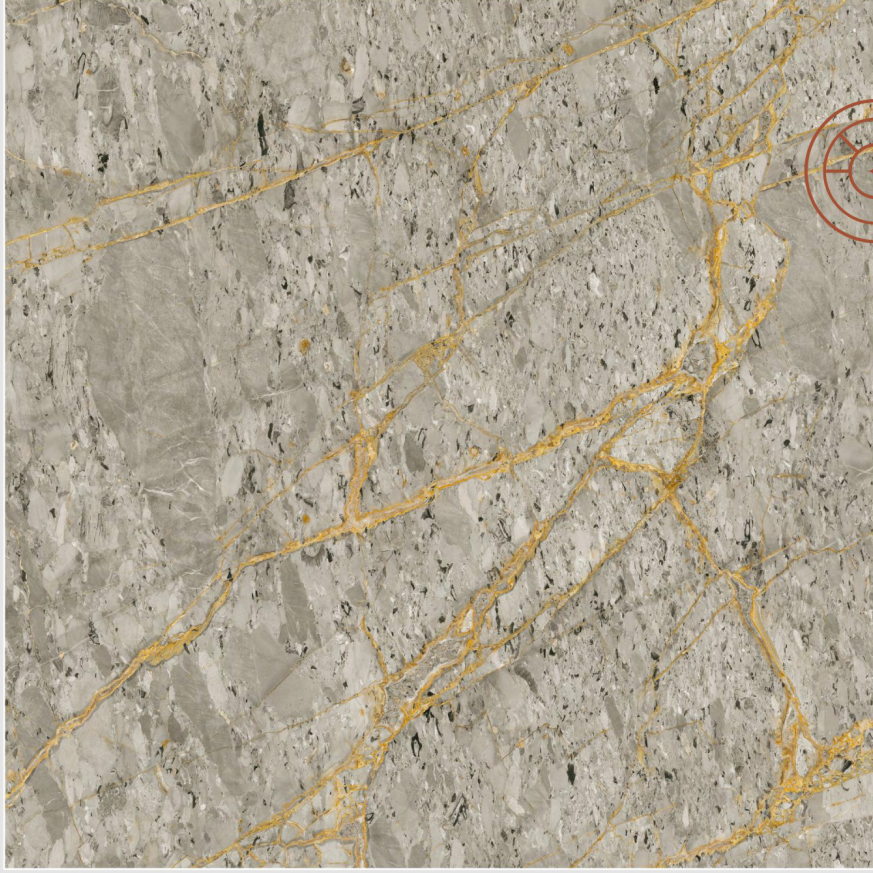

Versatile Edition

1200X1200MM, GLOSSY SURFACE,
03 RANDOM, 9MM THICKNESS.

FOSSIL GREY

GOLDEN GREY

Finity

united thousands of beauty

Versatile Edition

1200X1200MM, GLOSSY SURFACE,
03 RANDOM, 9MM THICKNESS.