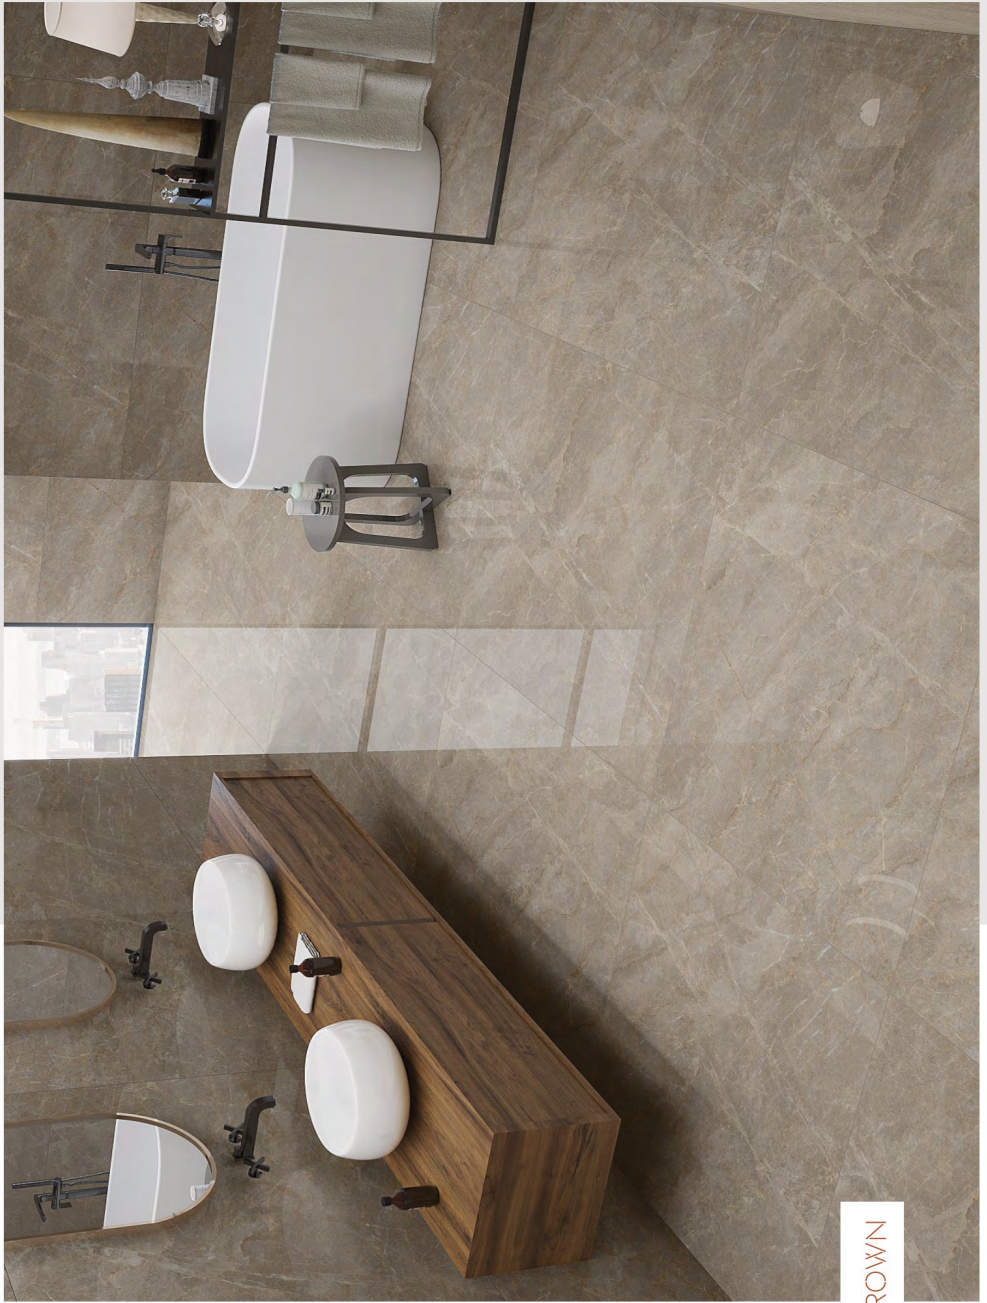

VICTORIAN BROWN

Finity

unveiled thousands of beauty