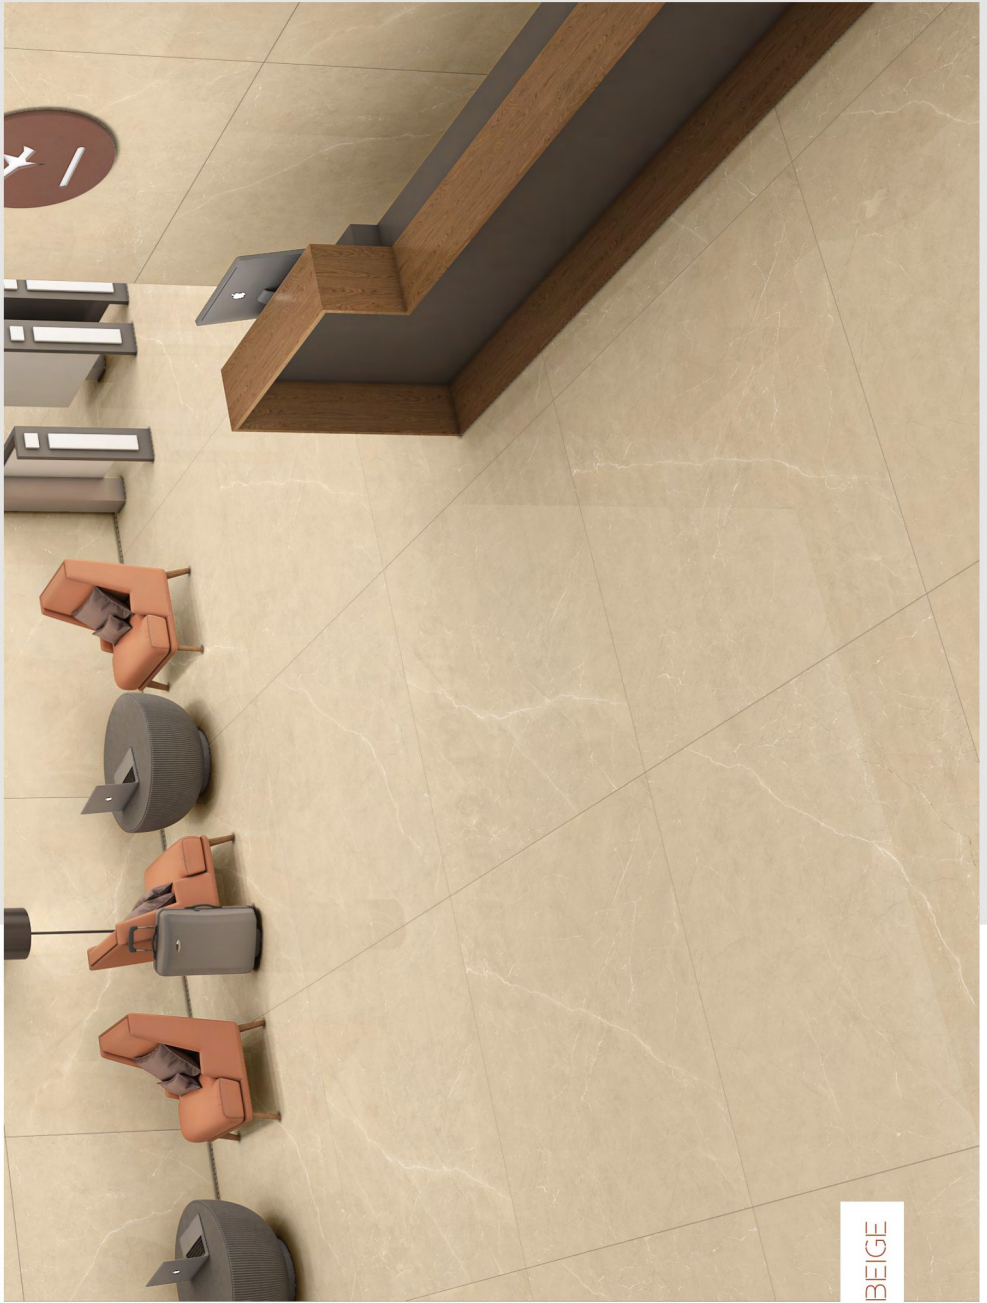

united thousands of beauty

F. Onici

Versatile Edition

1200X1200MM, GLOSSY SURFACE,
03 RANDOM, 9MM THICKNESS.

BRECCIA ONICIATA

BURBERRY BEIGE

F. Pringle

united thousands of beauty