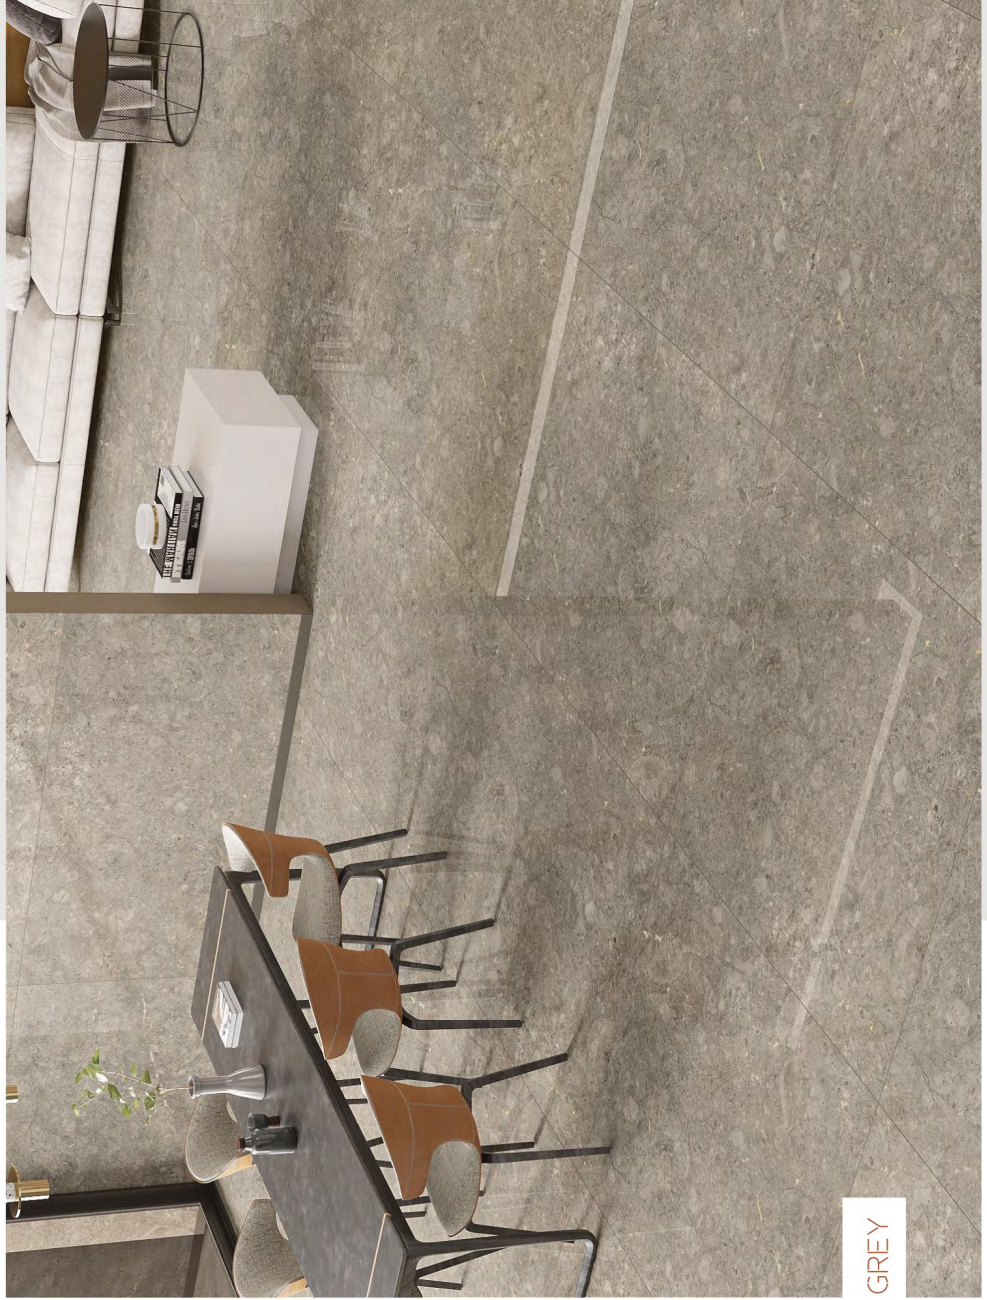

WILLIAM GREY

Finity

unveiled thousands of beauty