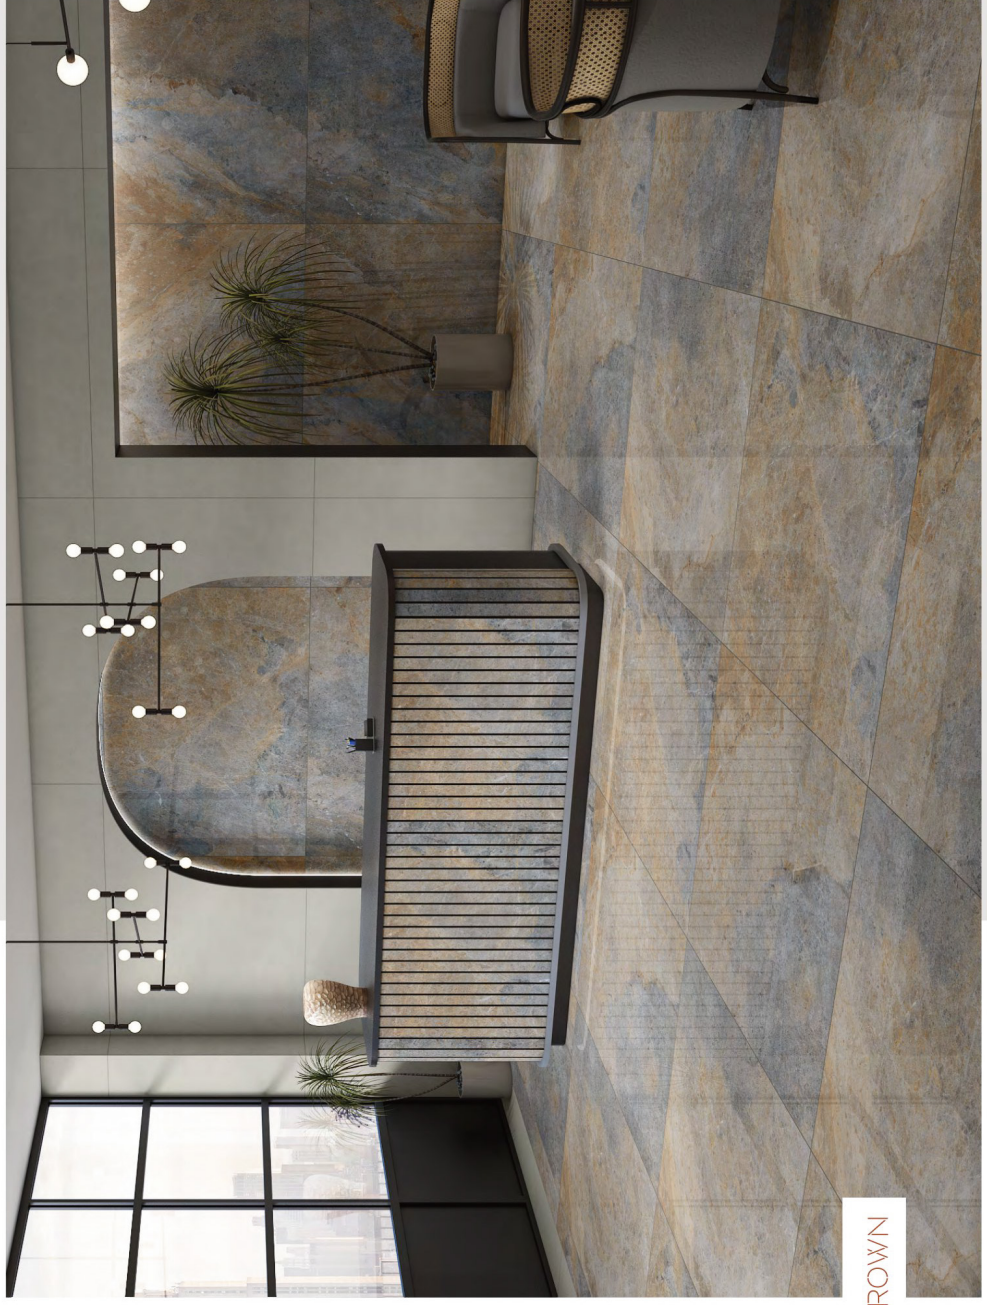

DYNA ROYAL

ETERNAL WHITE

F. Hardy

unveiled thousands of beauty

Versatile Edition

1200X1200MM, GLOSSY SURFACE,
03 RANDOM, 9MM THICKNESS.

ETERNAL WHITE

FLURRY BROWN