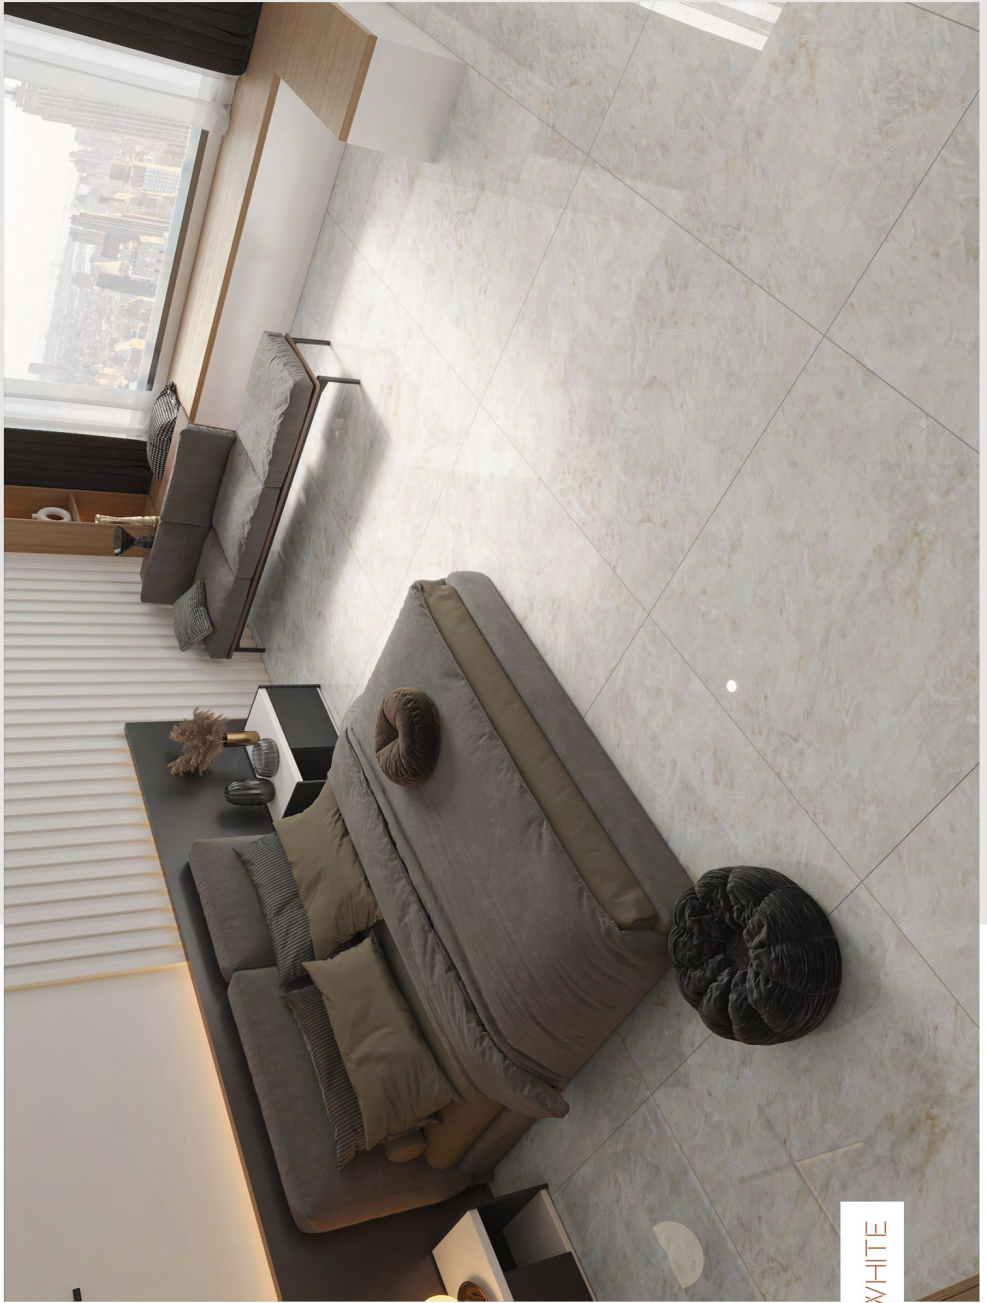

F. Hardy

Versatile Edition

1200X1200MM, GLOSSY SURFACE,
03 RANDOM, 9MM THICKNESS.

PALLISANDRO WHITE

PARADISE WHITE

unveiled thousands of beauty

Finbody

Versatile Edition