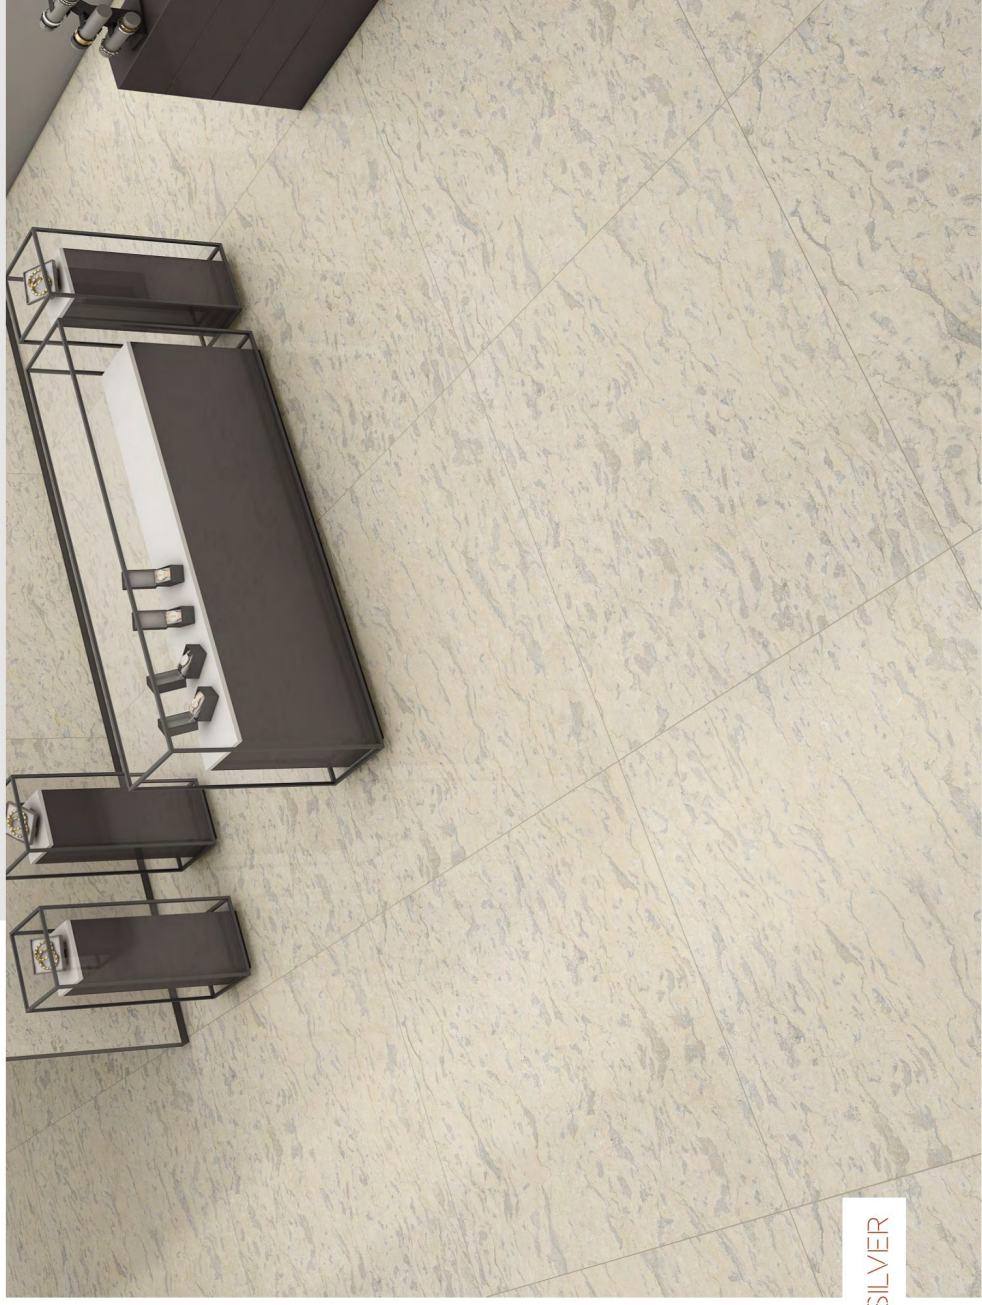

ARISTA SILVER

F. Hardy

unveiled thousands of beauty