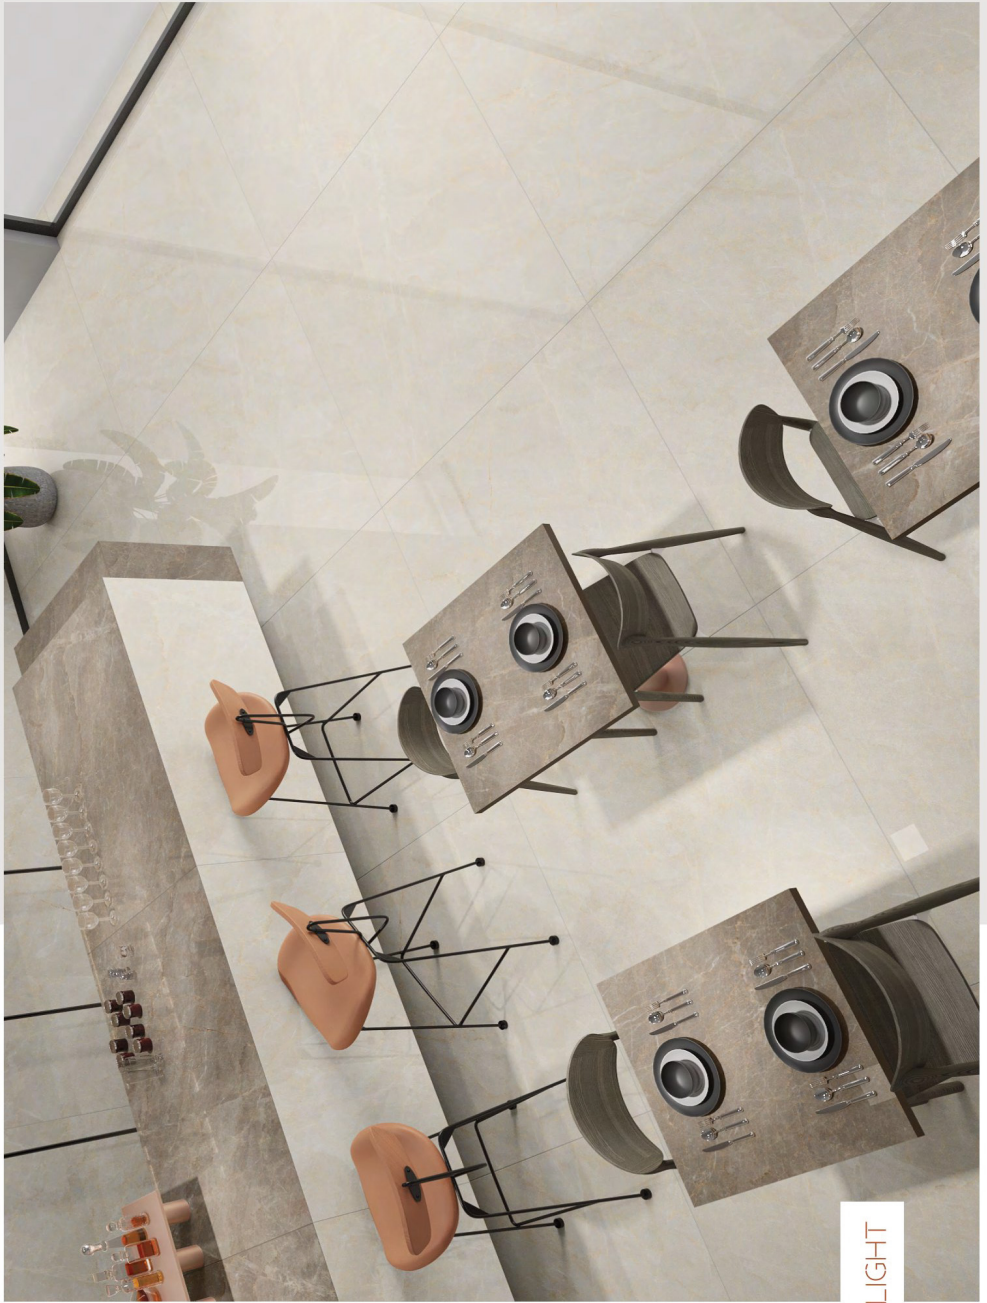

unveiled thousands of beauty

Versatile Edition

1200X1200MM, GLOSSY SURFACE,
03 RANDOM, 9MM THICKNESS.

VICTORIAN BROWN

VICTORIAN LIGHT

F. Hardy

united thousands of beauty

Versatile Edition