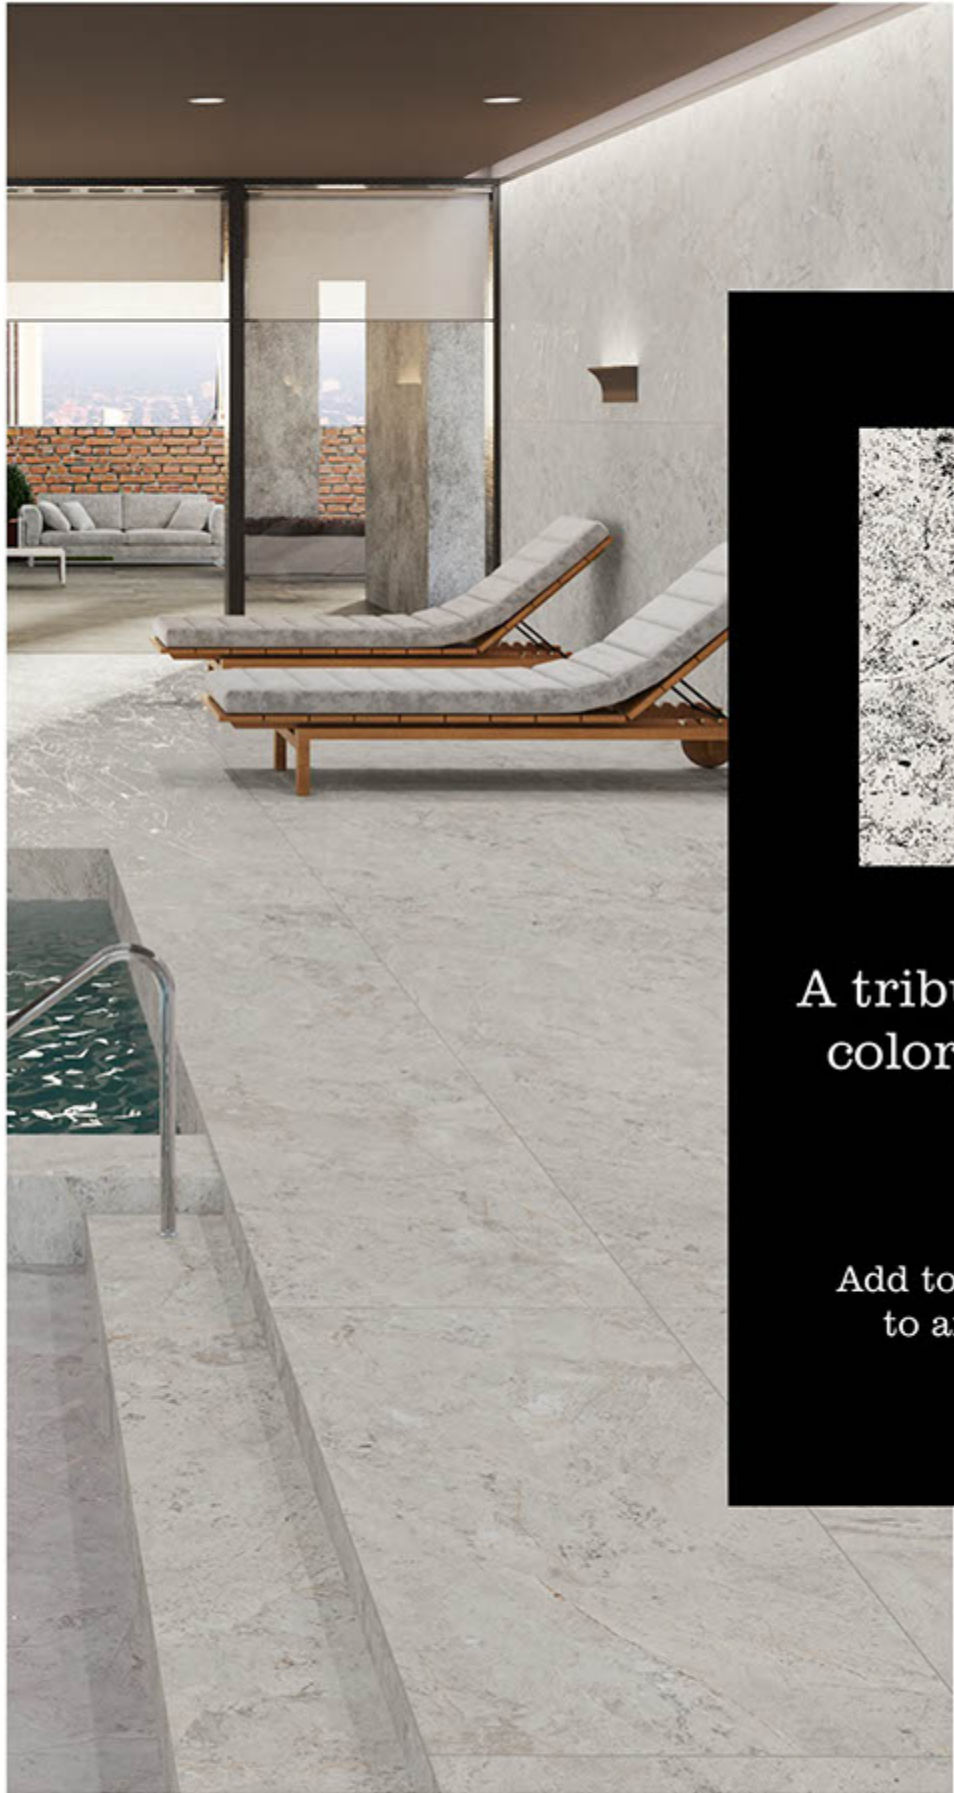

A classic series that is able to bring an innovative appeal to living spaces of all kinds.

**1200x
1800 mm**

Random:
03

A tribute to life,
color, and joy.

Add touch of class
to any corner.

**Castle
Grey**

Carving
Surface