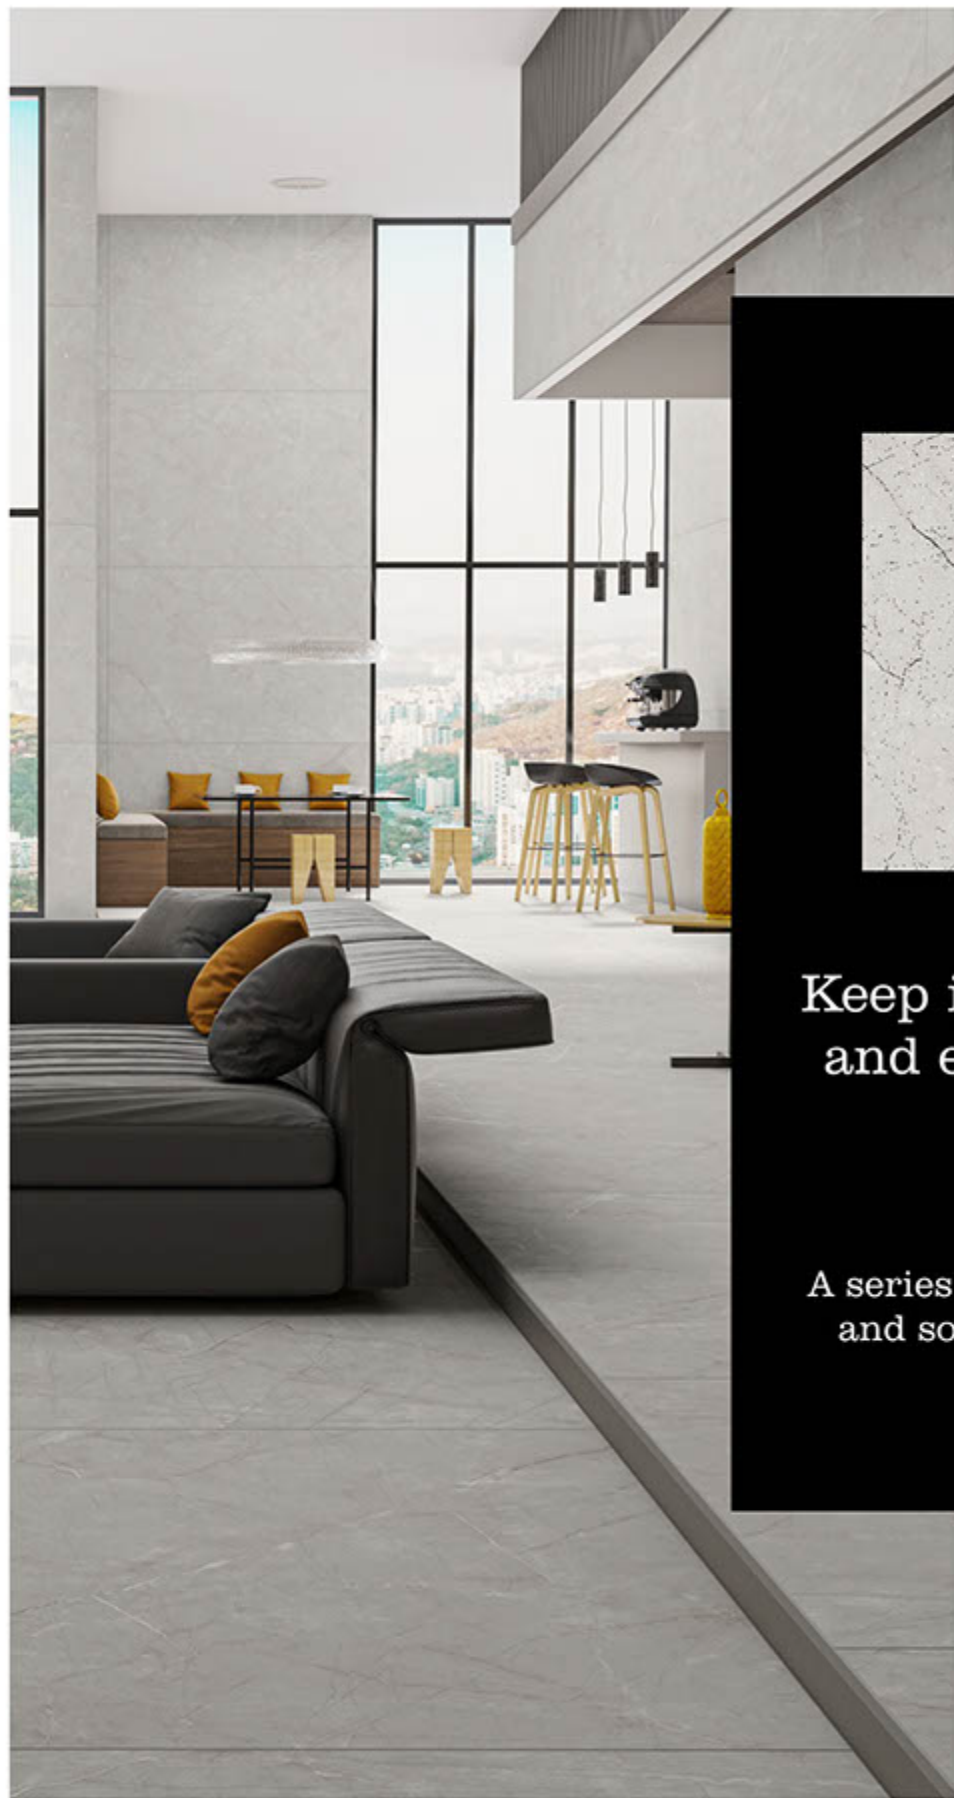

Keep it minimal
and exclusive.

A series that is purity
and sophistication

**Bosco
Grey**

Carving
Surface

**1200x
1800 mm**

Bosco Grey

A classic series that is able to bring an innovative appeal to living spaces of all kinds.