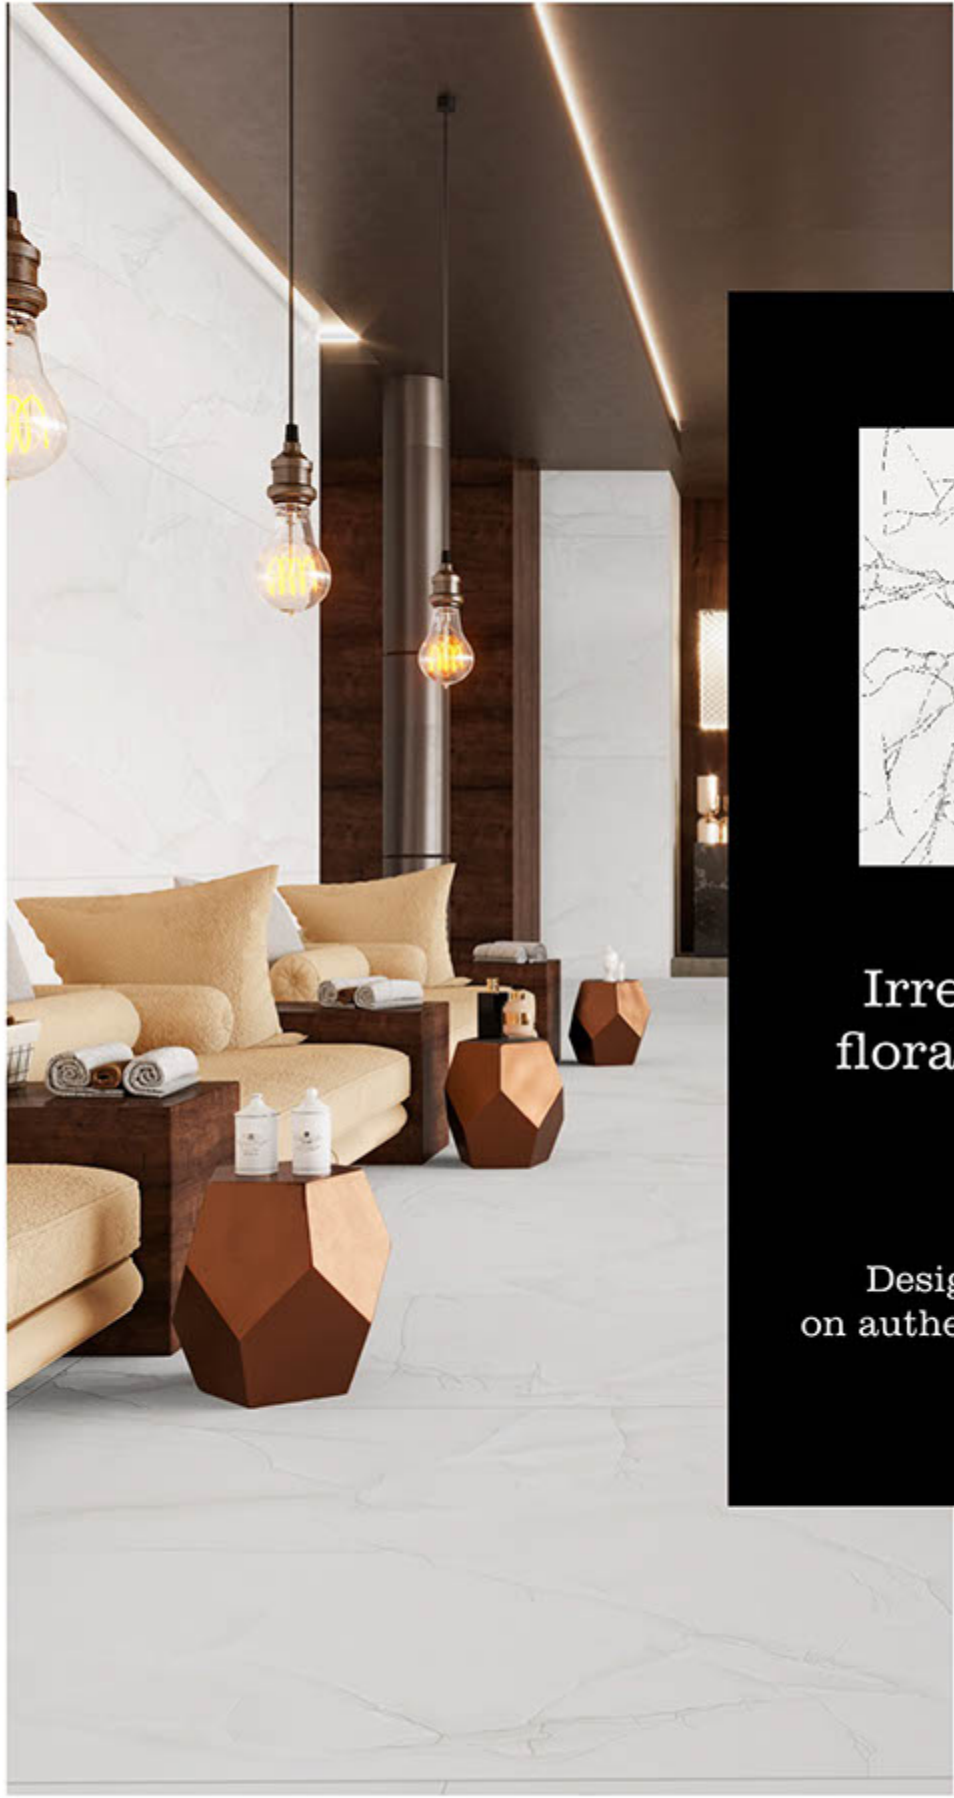

Limer Grey

Carving Surface

**1200x
1800 mm**

Limer Grey

A classic series that is able to bring an innovative appeal to living spaces of all kinds.

**1200x
1800 mm**

Random:
02

Irresistible
floral decors.