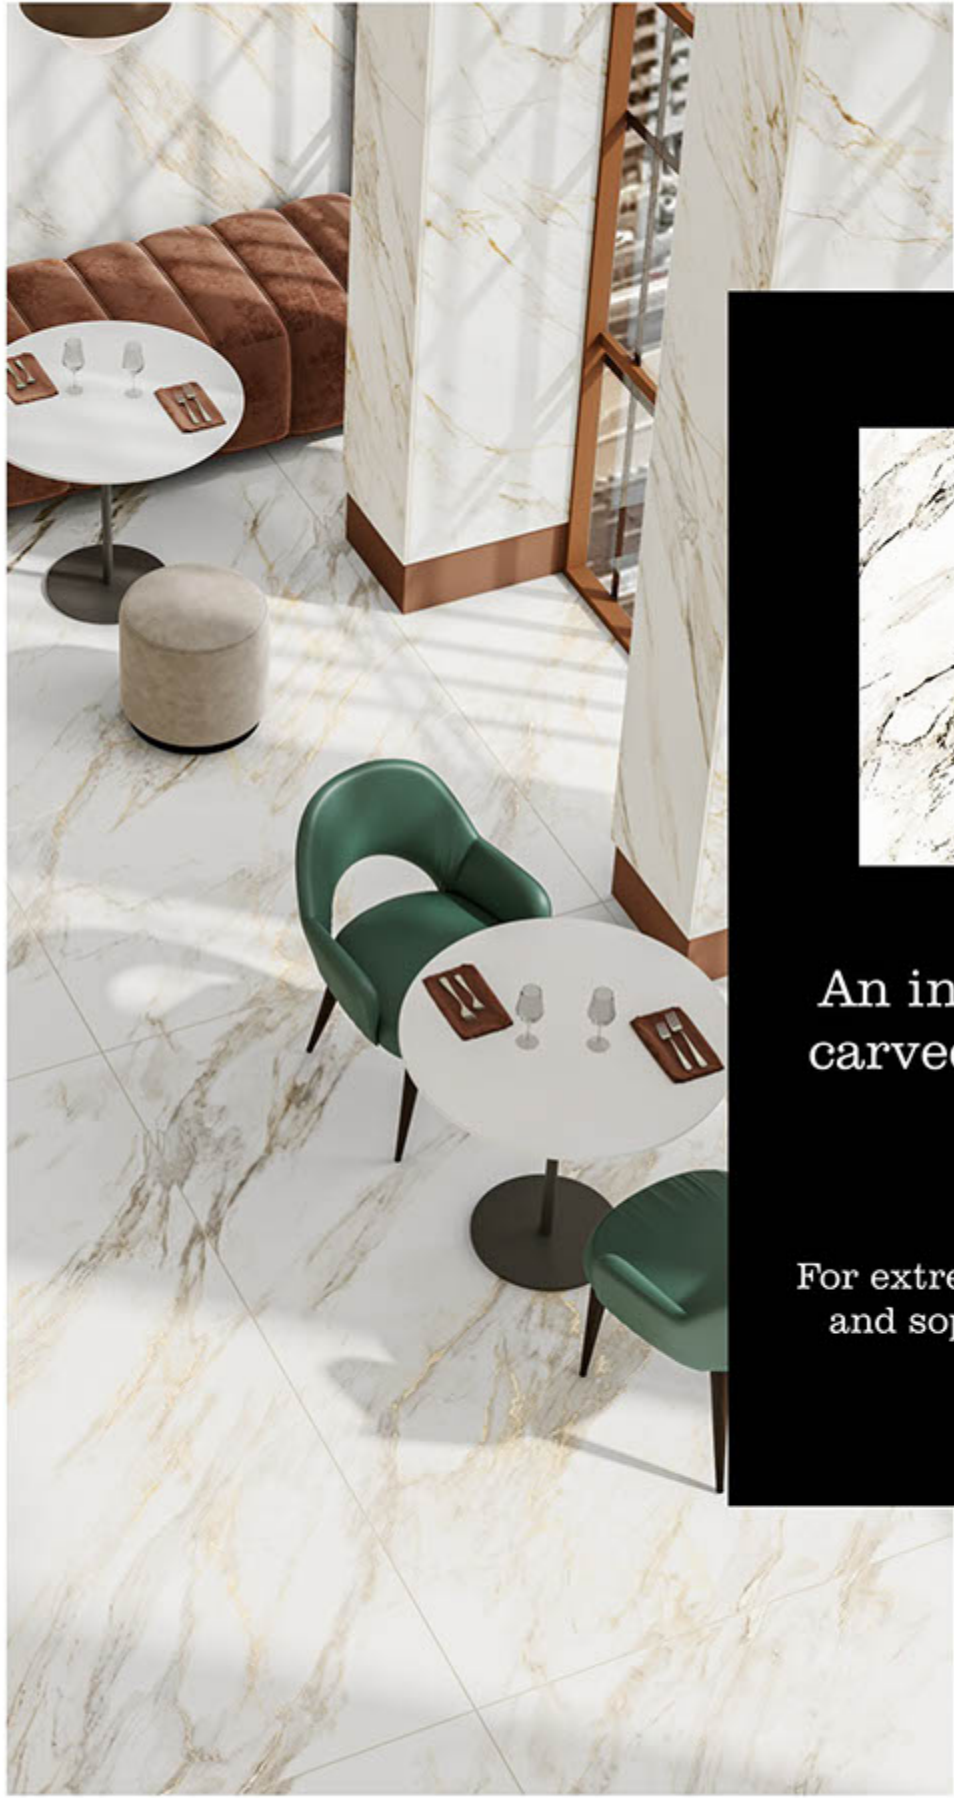

CARVE

Handwritten signature

An intensively carved surface.

For extreme simplicity and sophistication.

Aarezo Bianco

Carving
Surface

**1200x
1800 mm**

Aarezo Bianco