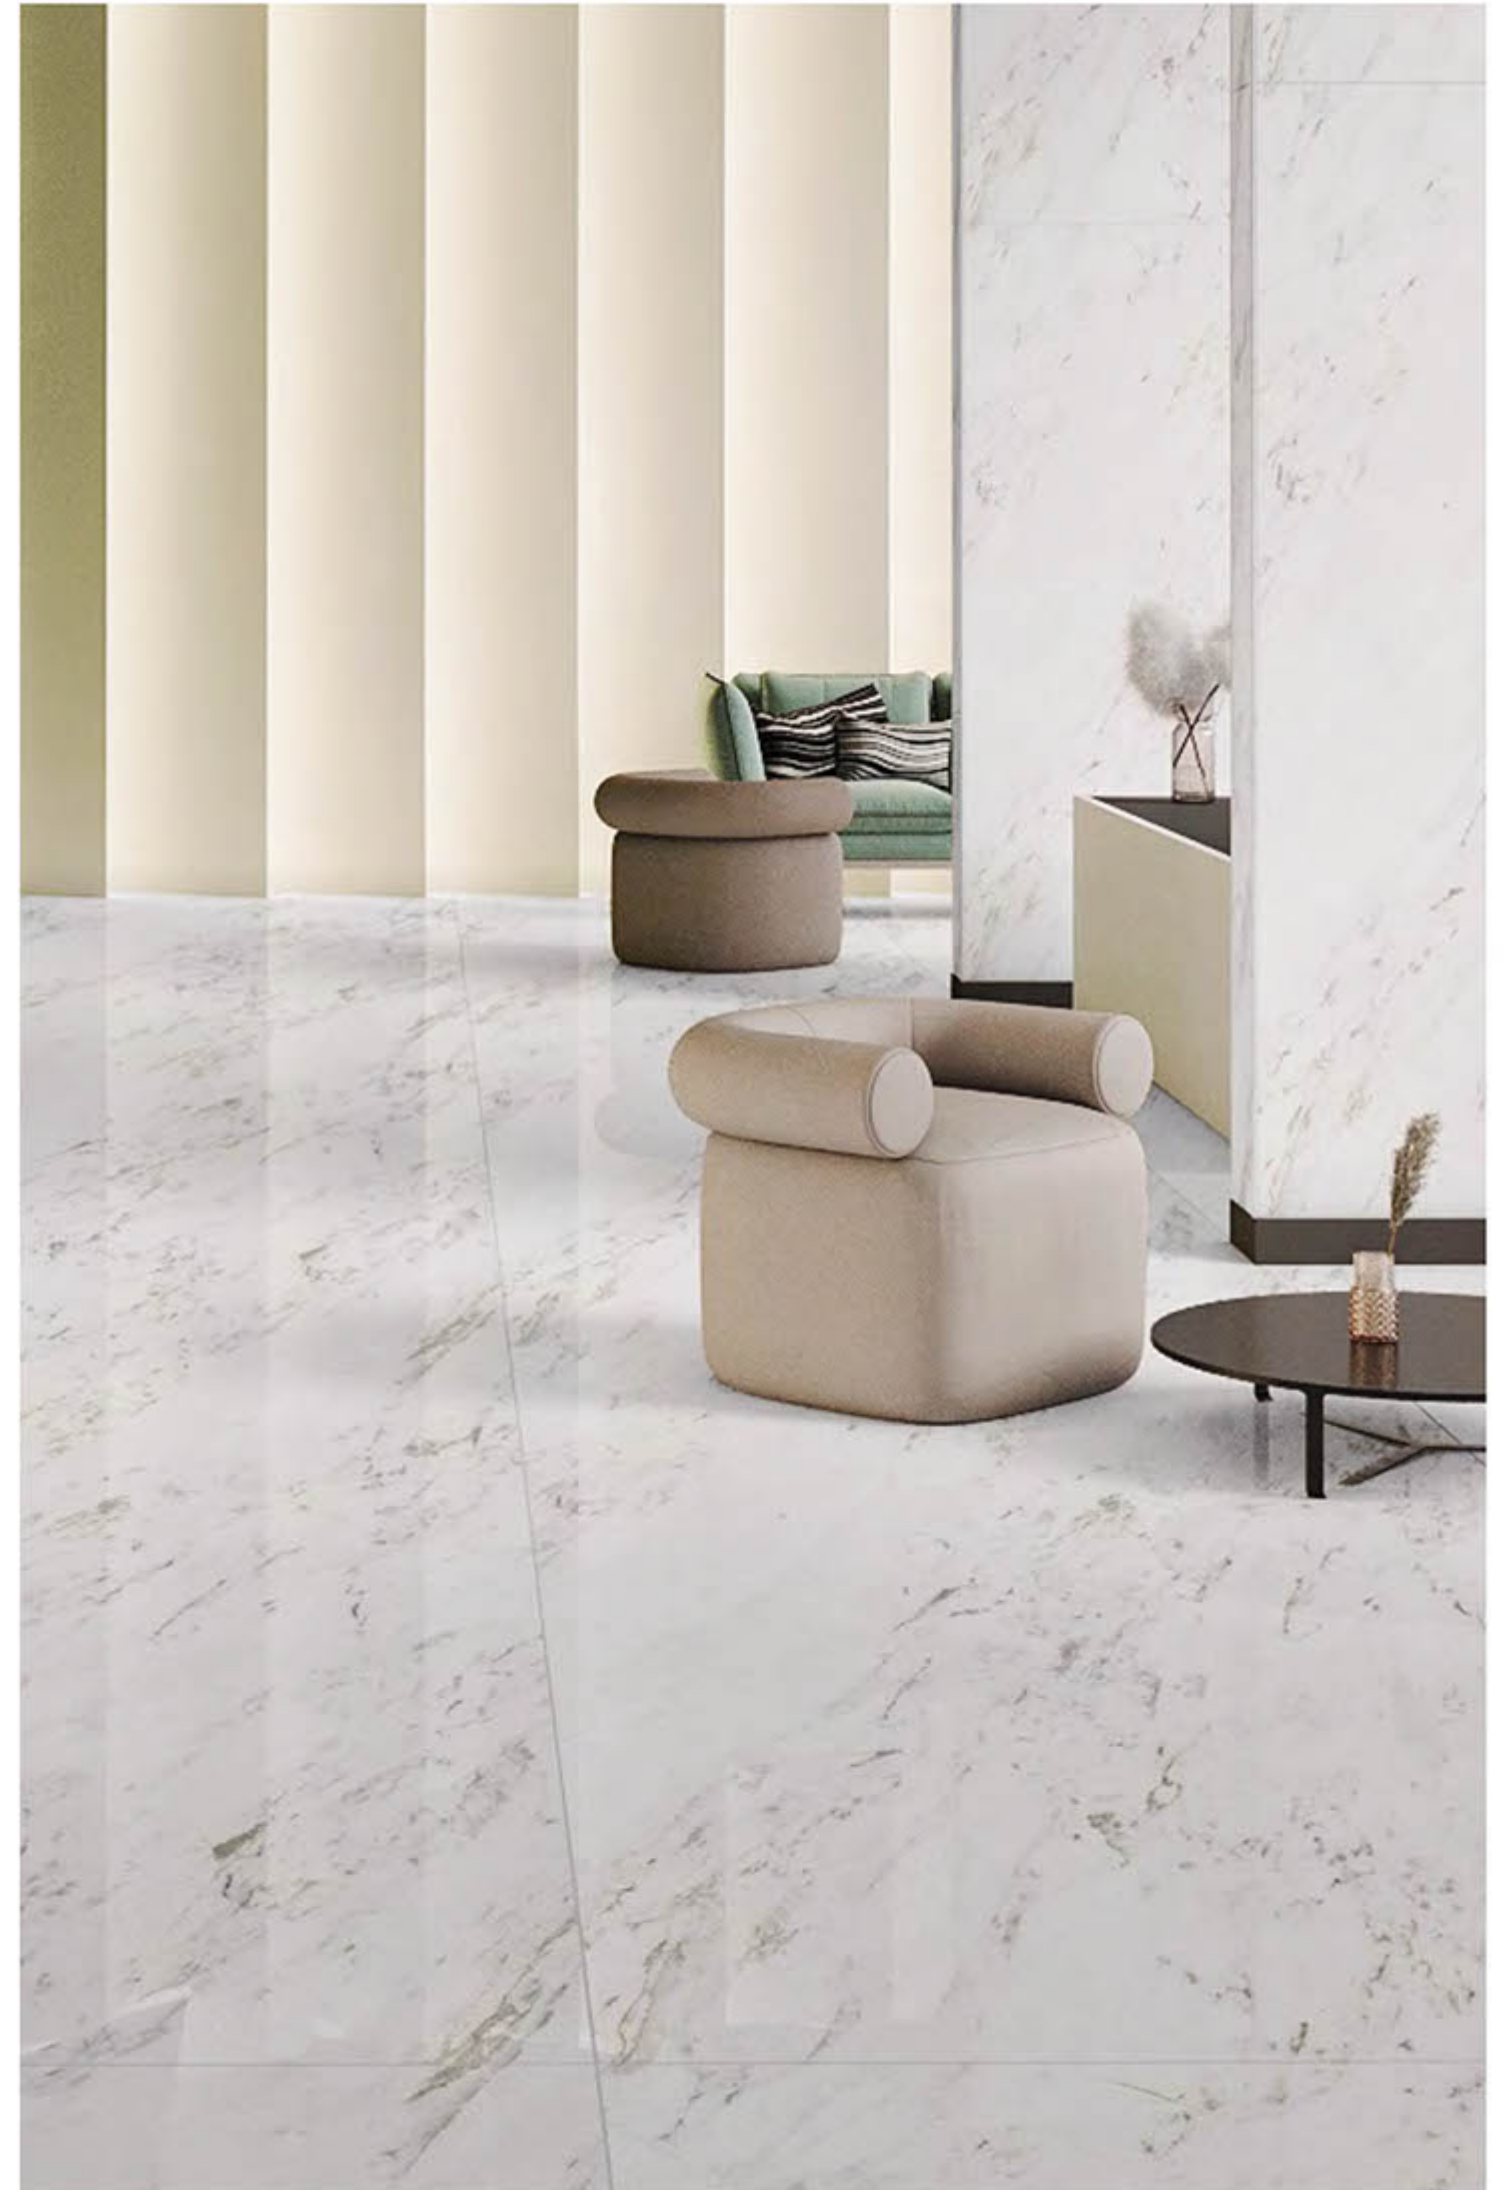

Super White

→ EXQUISITE & STRIKING