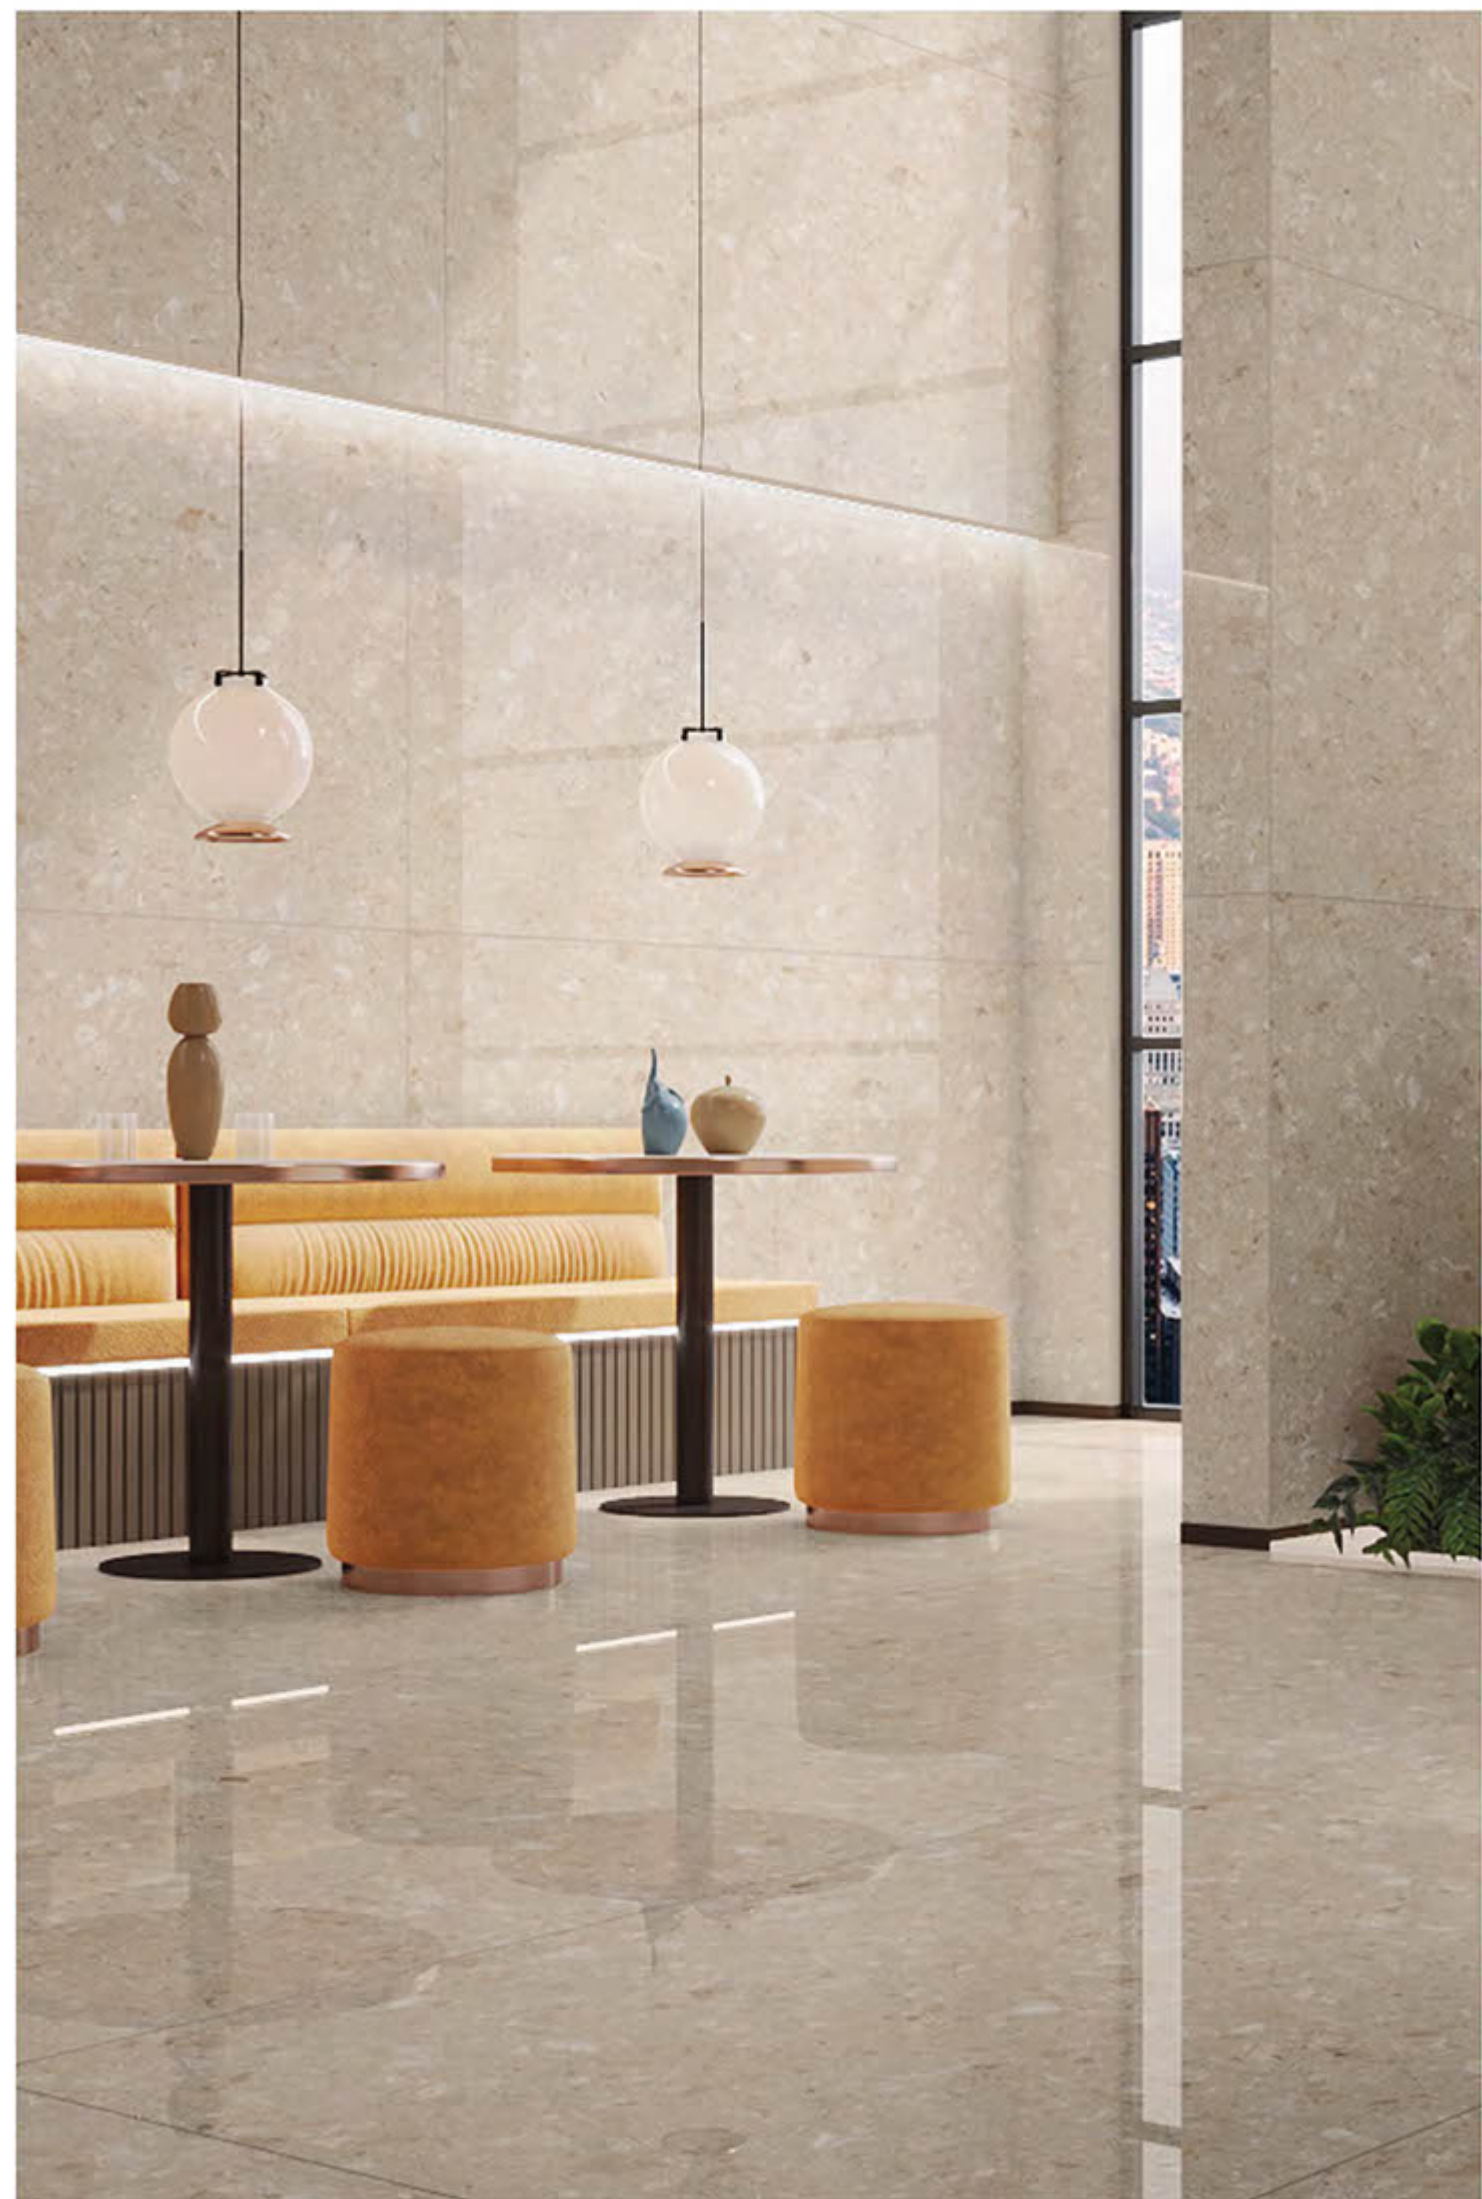

LUXURY LIVING

Toscana Almond

polished

→ EXQUISITE & STRIKING