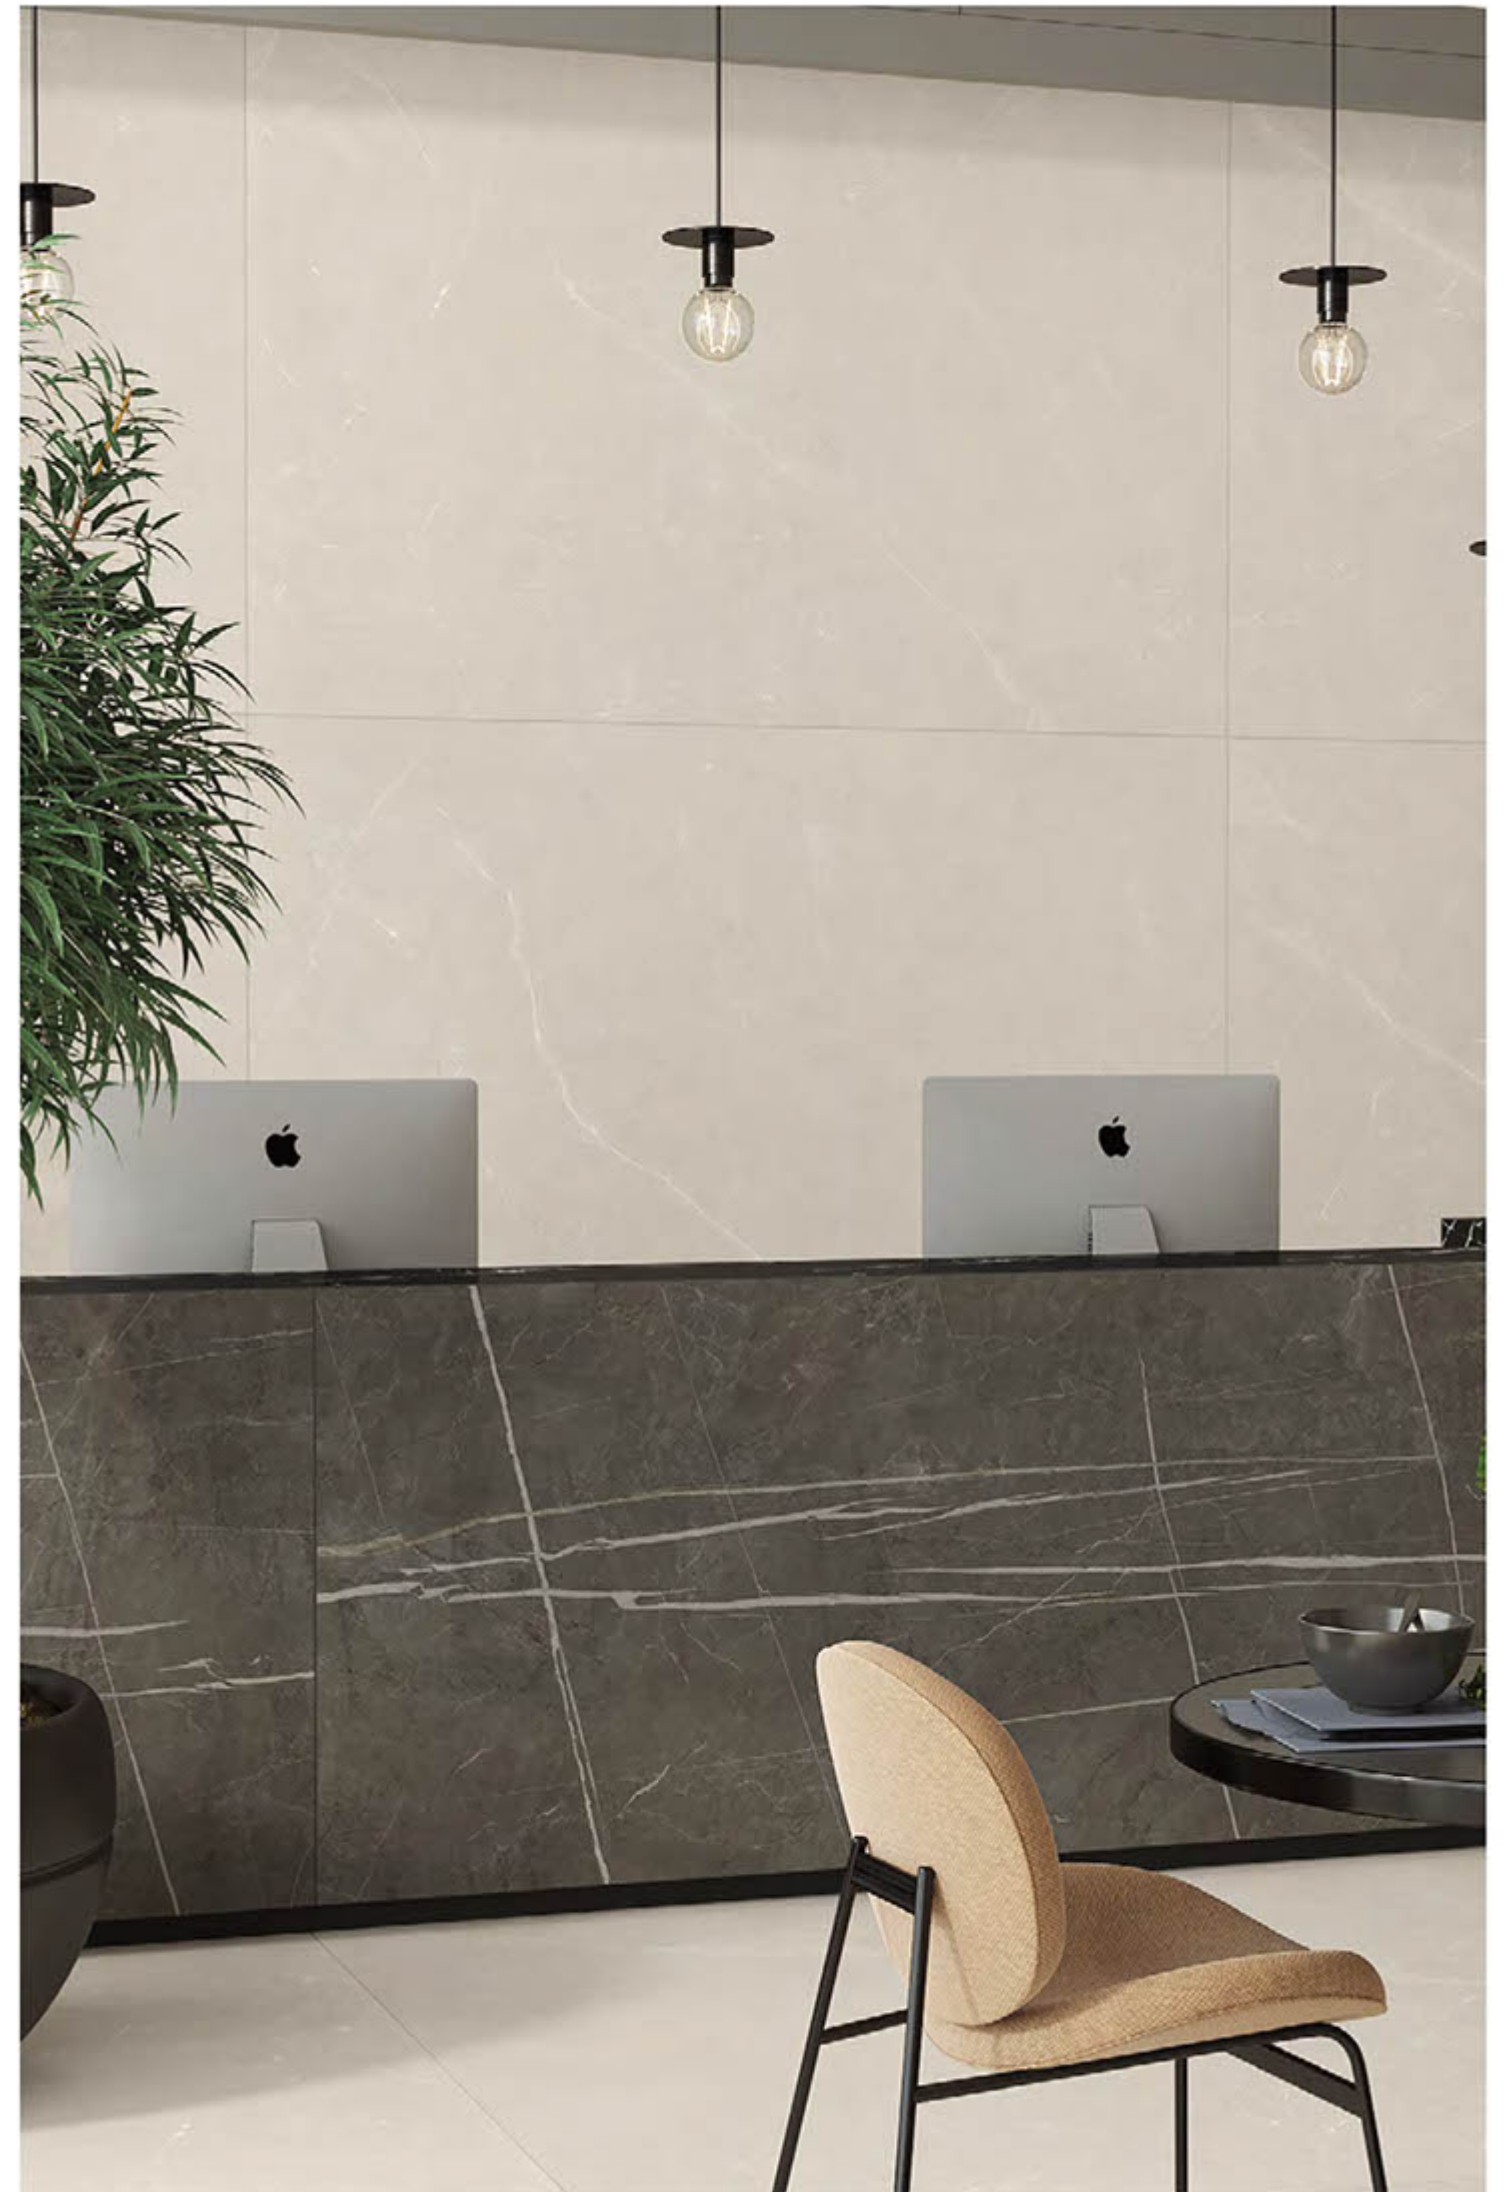

→ MINIMALISM & SEVERITY

→ STAMP EDITION

BURBBERY
BEIGE

→ THE FEEL OF REAL MARBLE

120X180CM, POLISHED ←

LUXURY LIVING

Burbbery Gris

polished