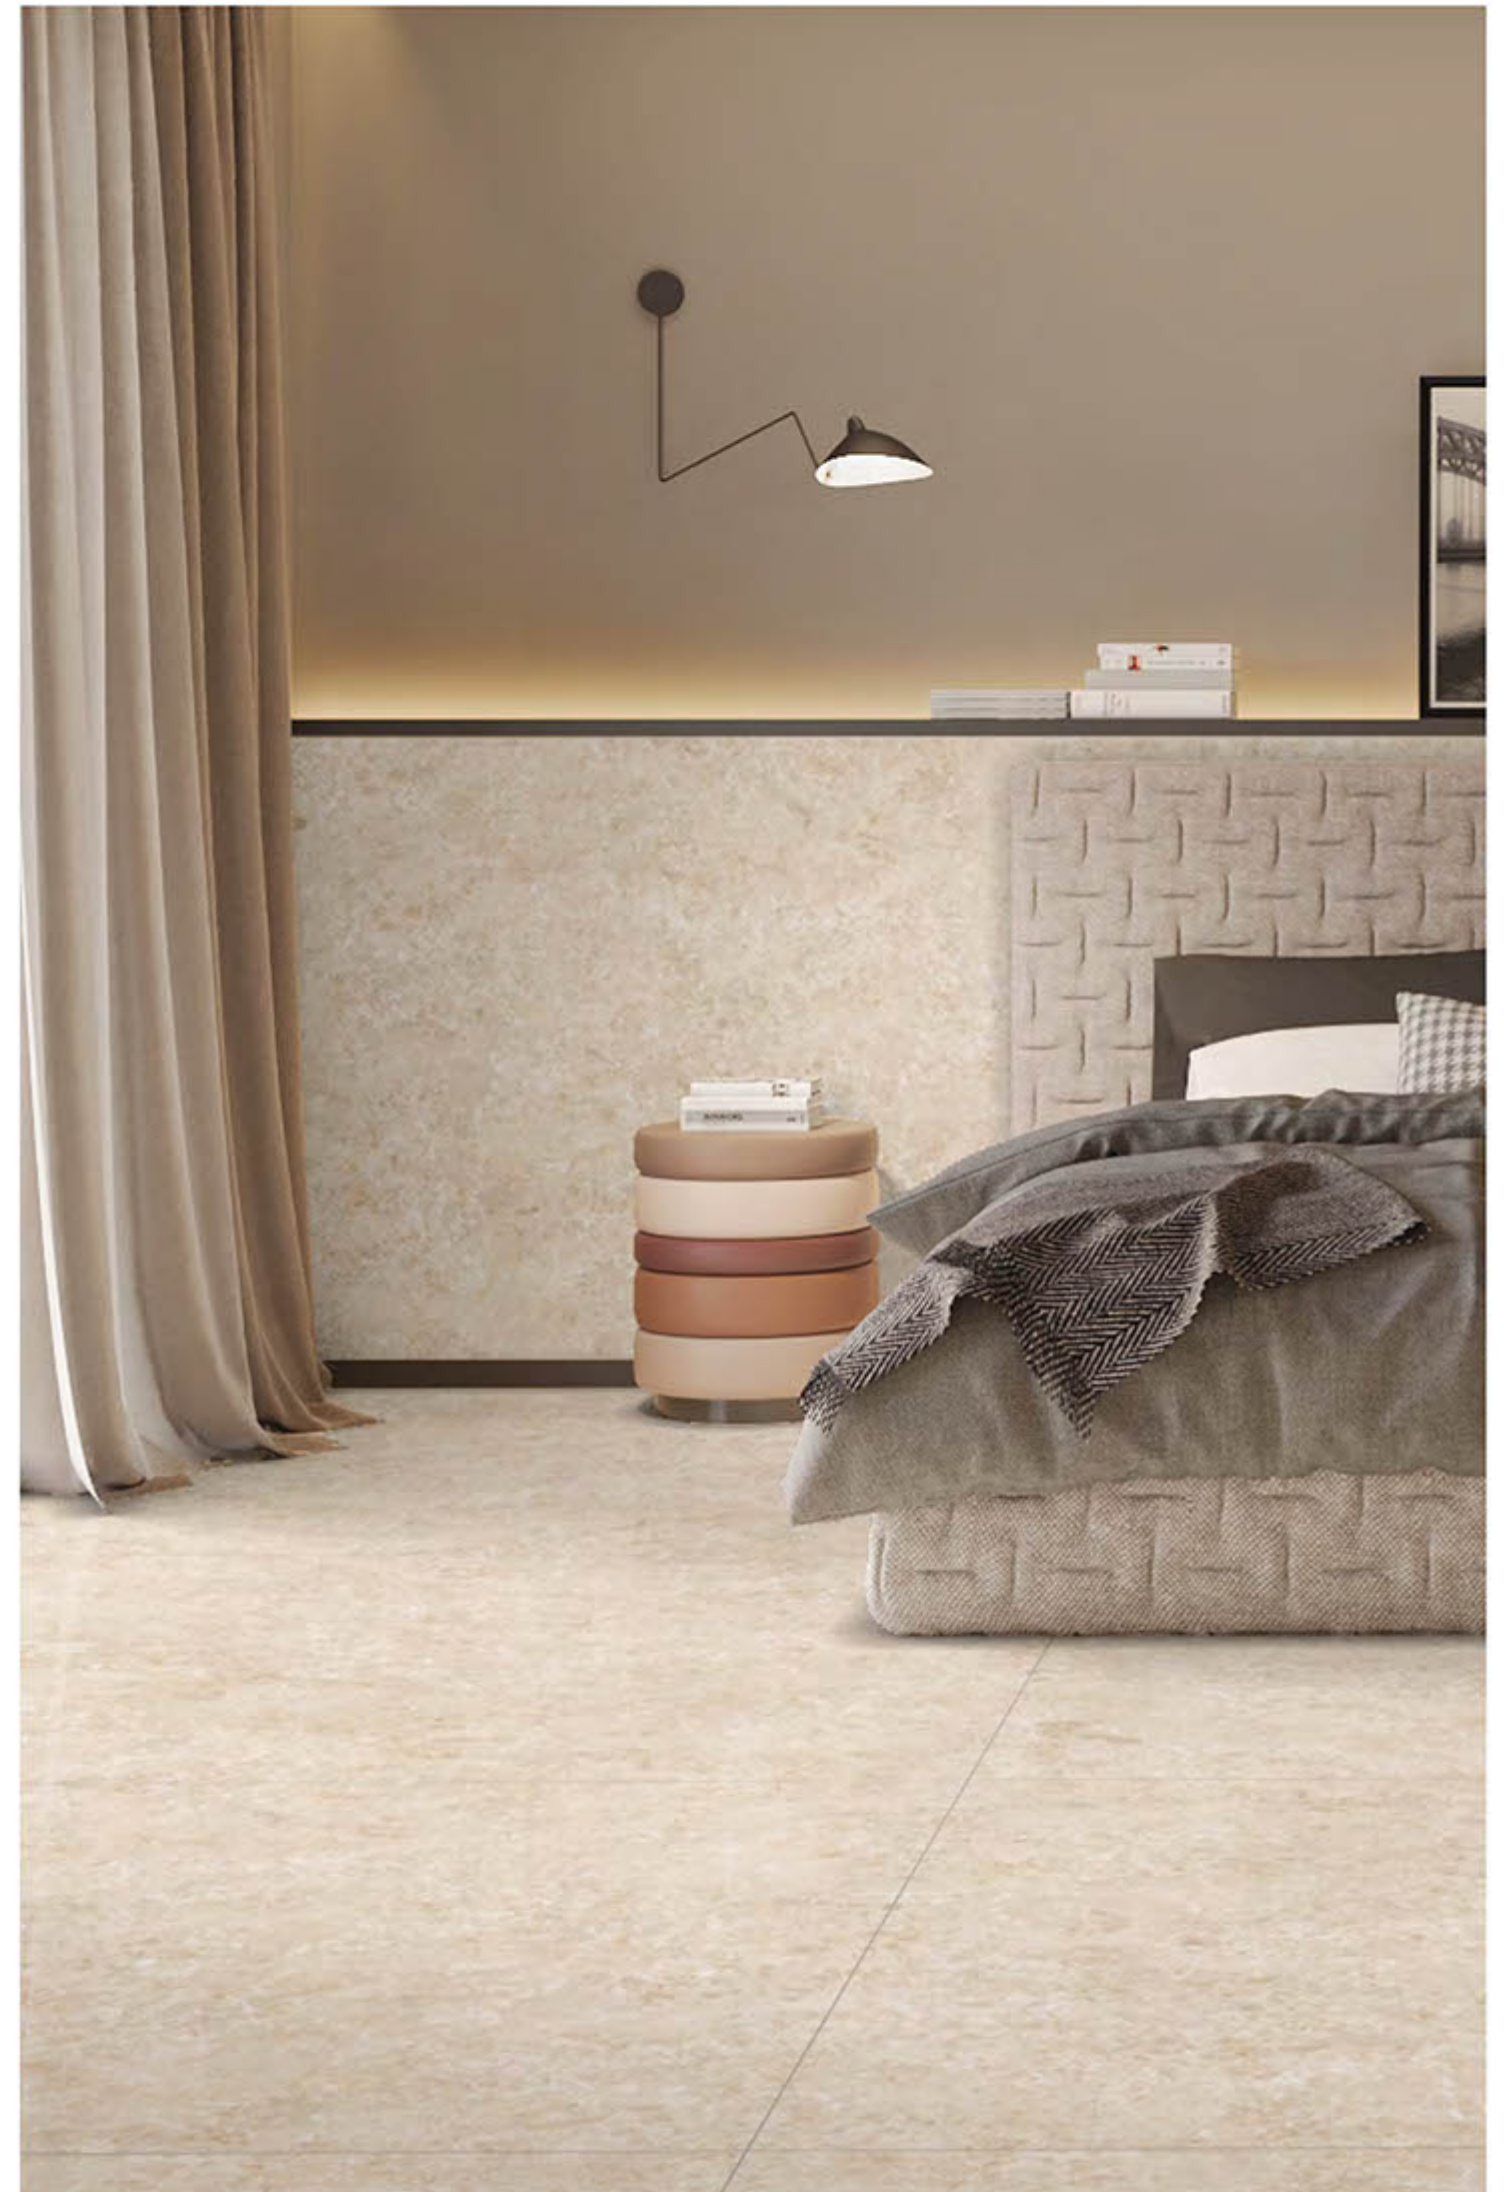

LUXURY LIVING

Sparkle Beige

Endless

polished

→ MINIMALISM & SEVERITY