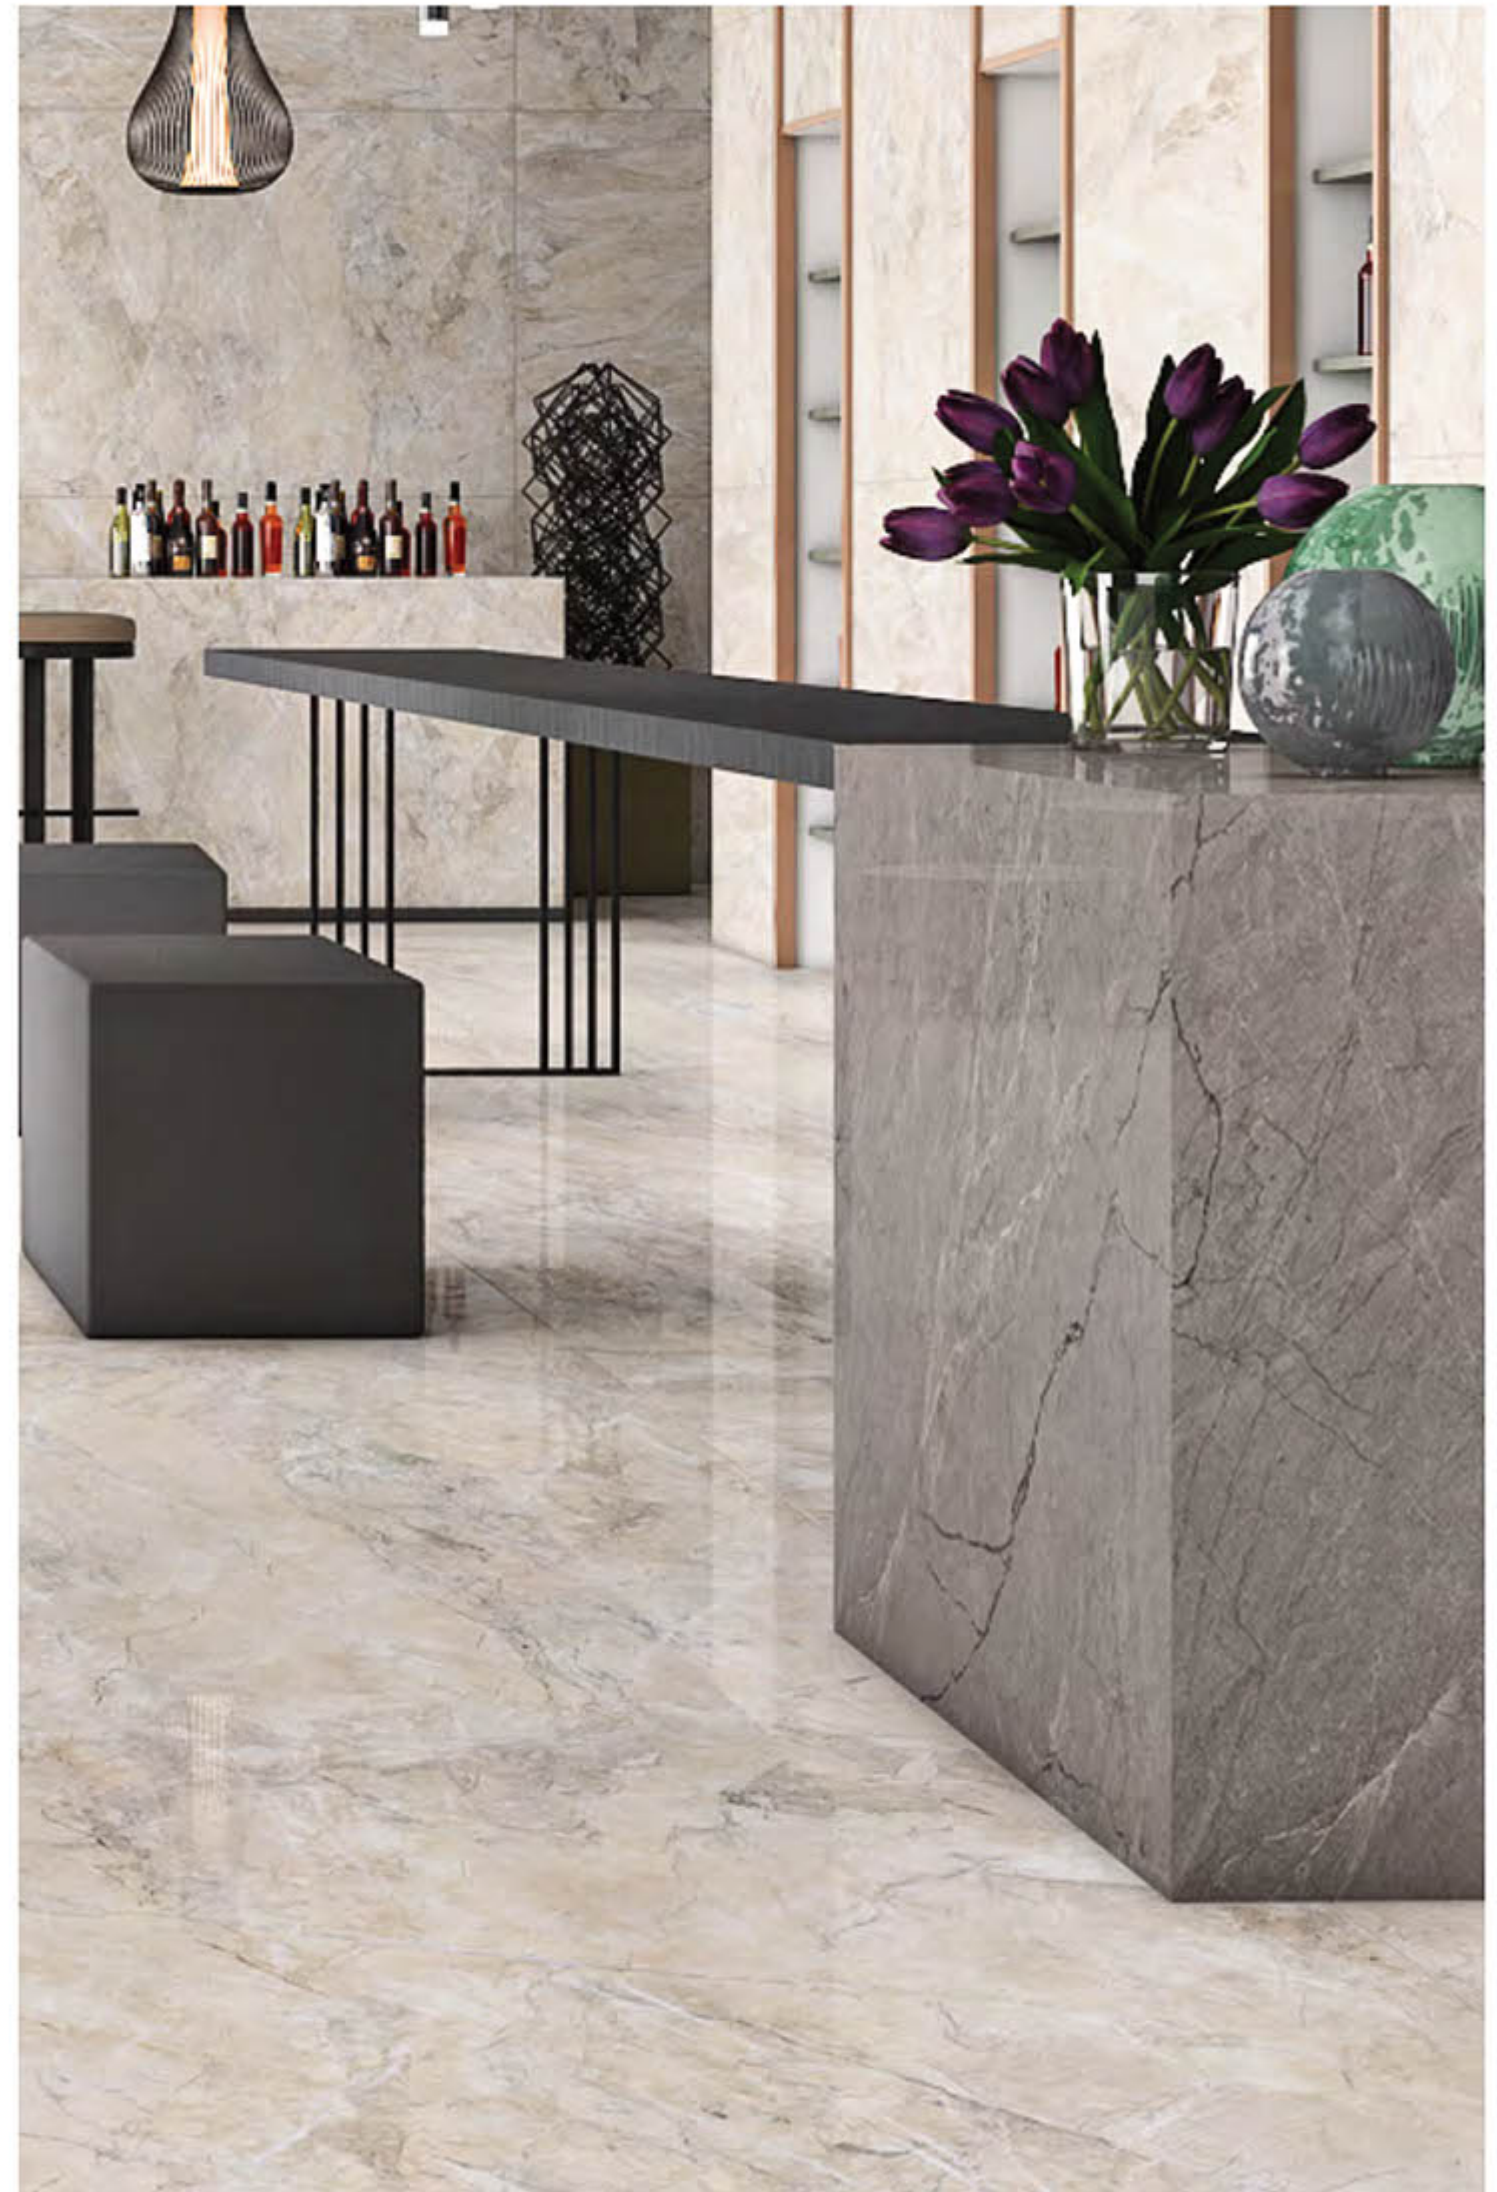

→ TIMELESS & CAPTIVATING

→ STAMP EDITION

ROSSO
ALLEGRO

→ THE FEEL OF REAL MARBLE

120X180CM, POLISHED ←

LUXURY LIVING

Rizzoni
Endless

polished