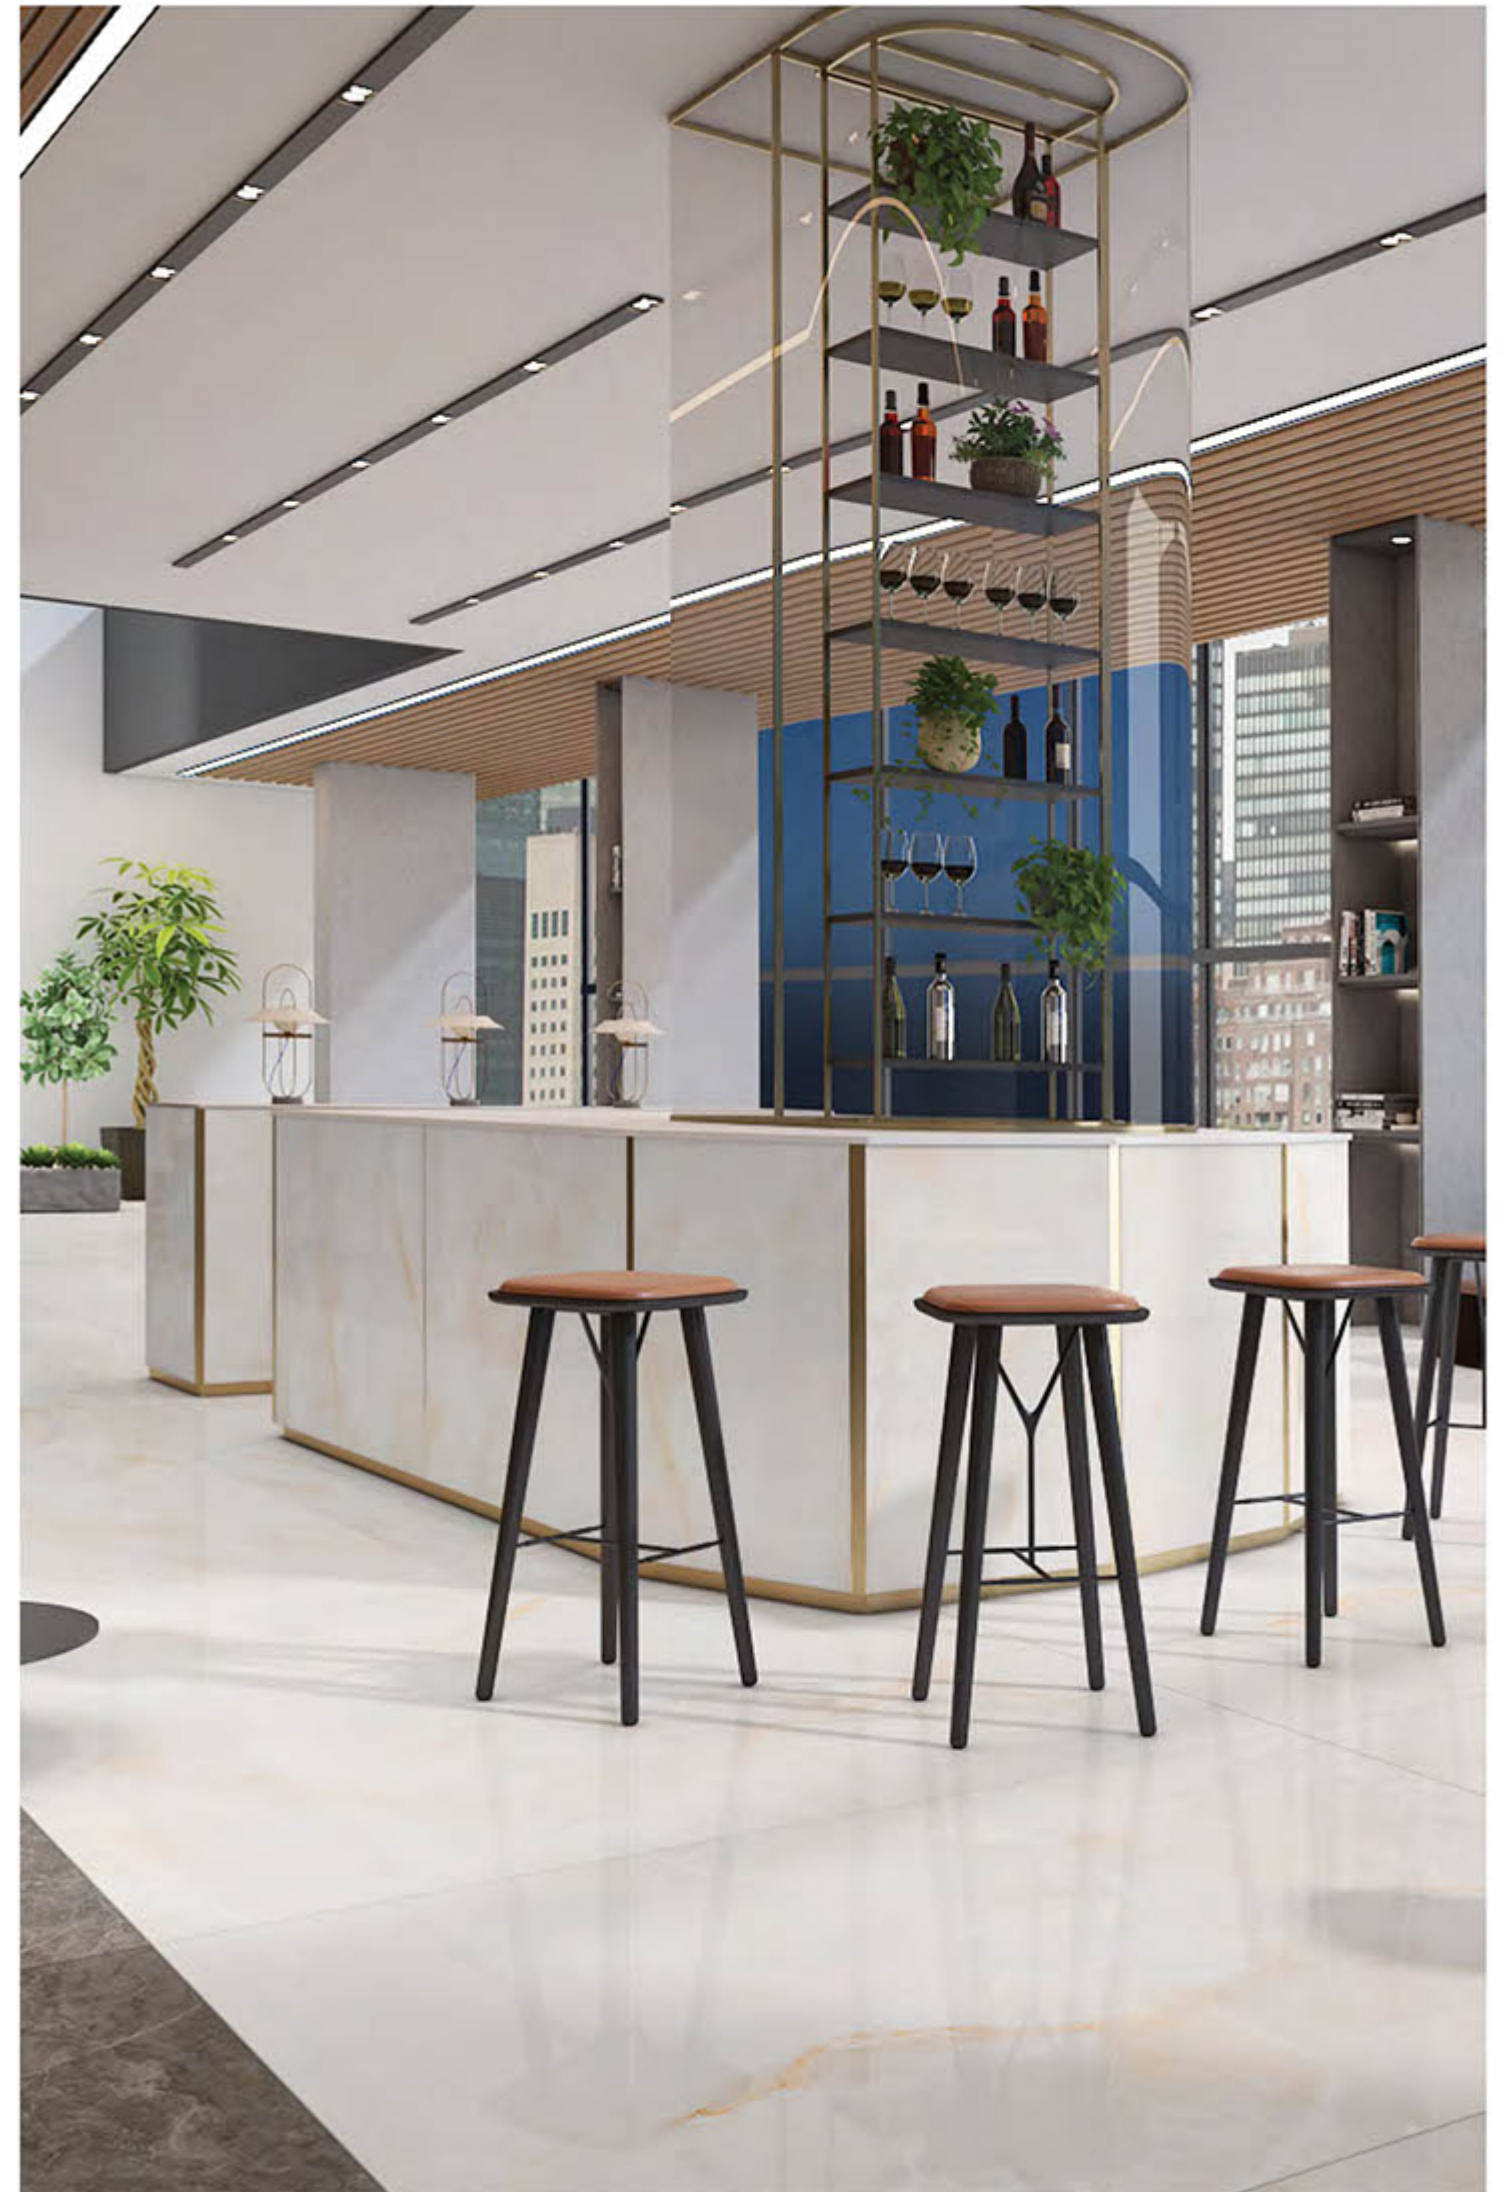

LUXURY LIVING

Pearl Onyx

polished

→ SMOOTH & FINE