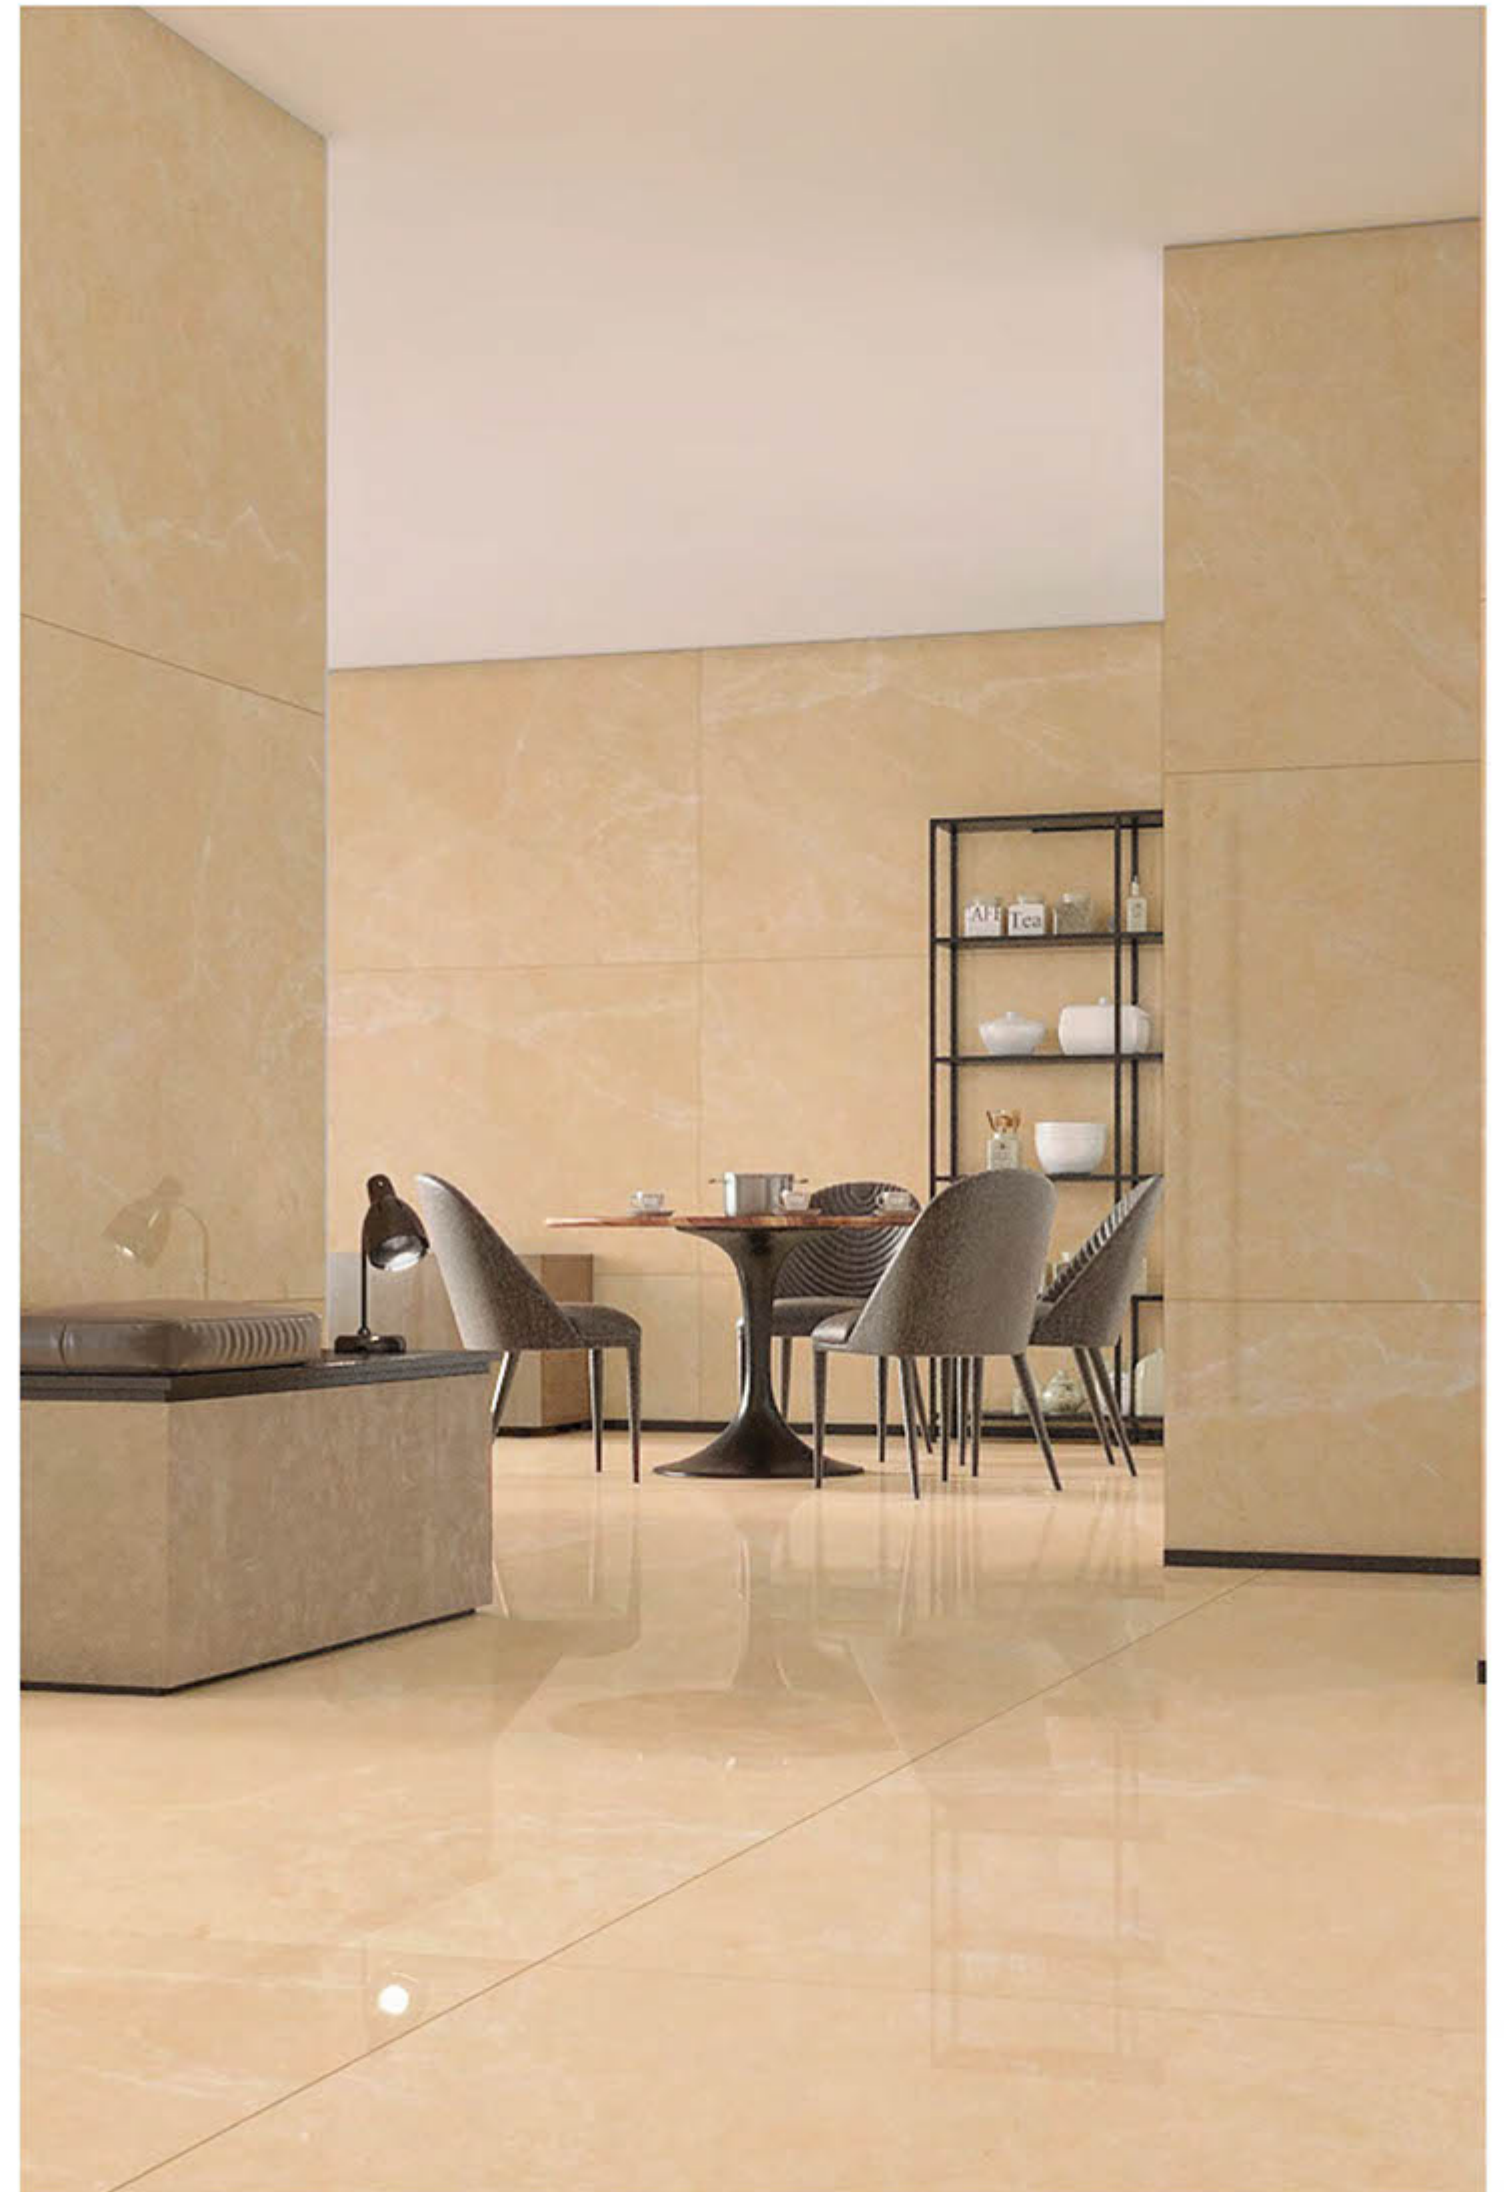

LUXURY LIVING

Corel Beige

polished

→ MODERN & STYLIZED