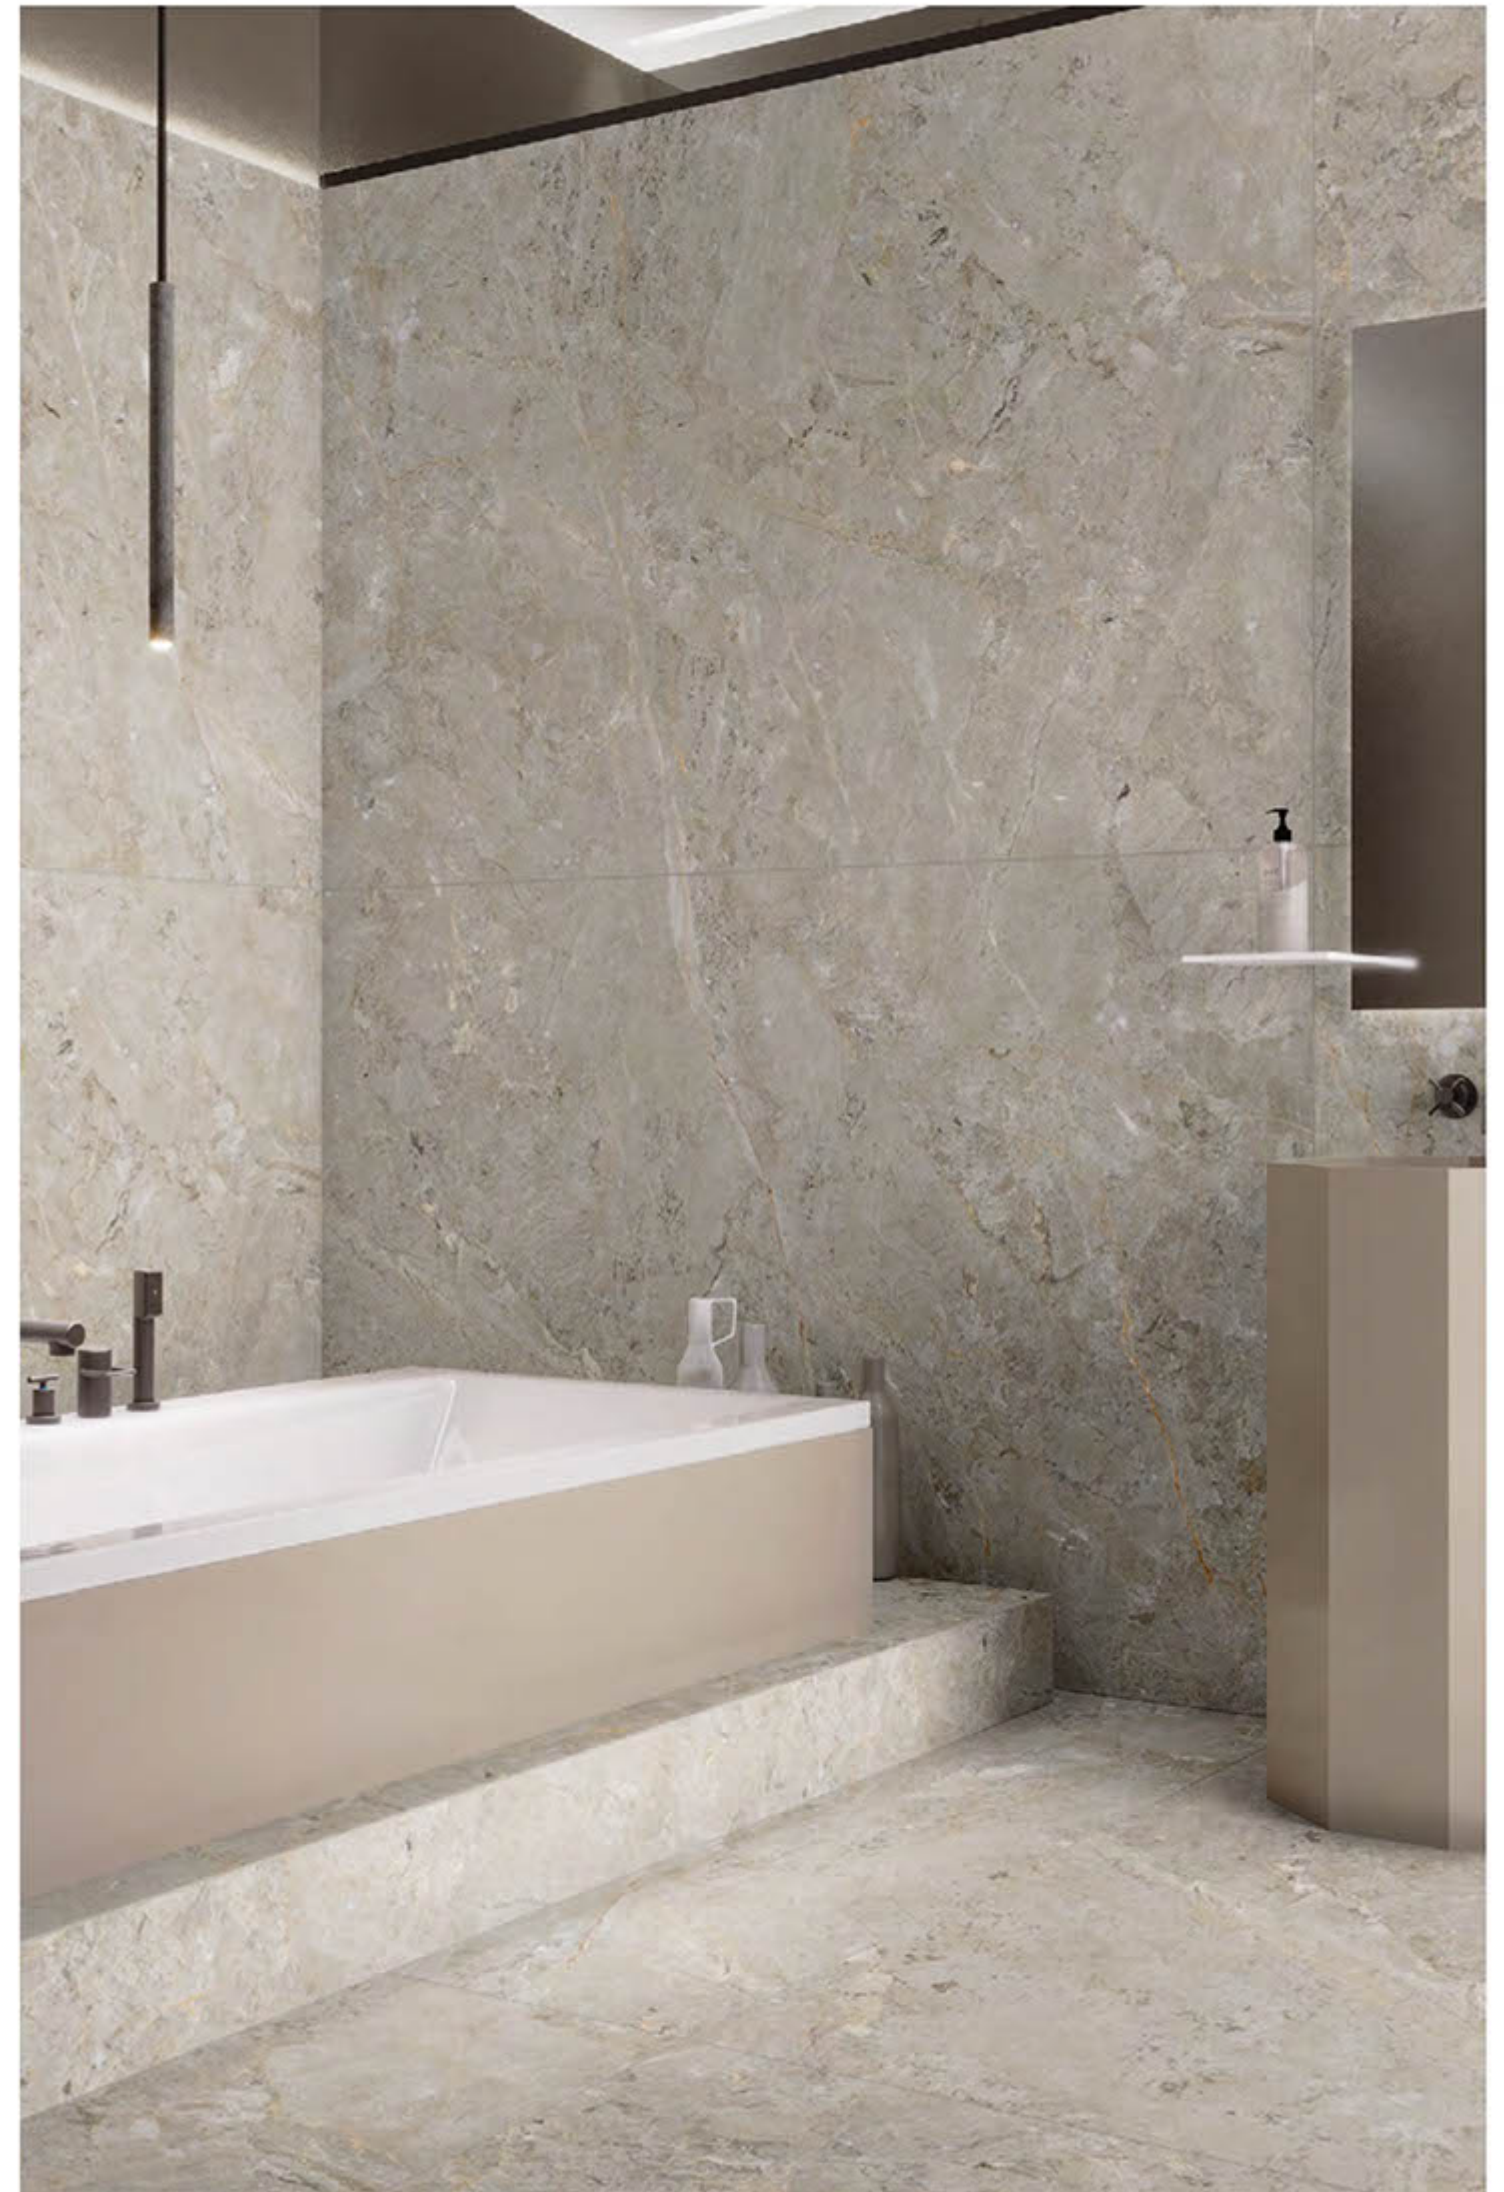

→ GLAMOROUS & VERSATILE

→ STAMP EDITION

BURBBERY
GRIS

→ THE FEEL OF REAL MARBLE

120X180CM, POLISHED ←

LUXURY LIVING

Castle Grey

polished