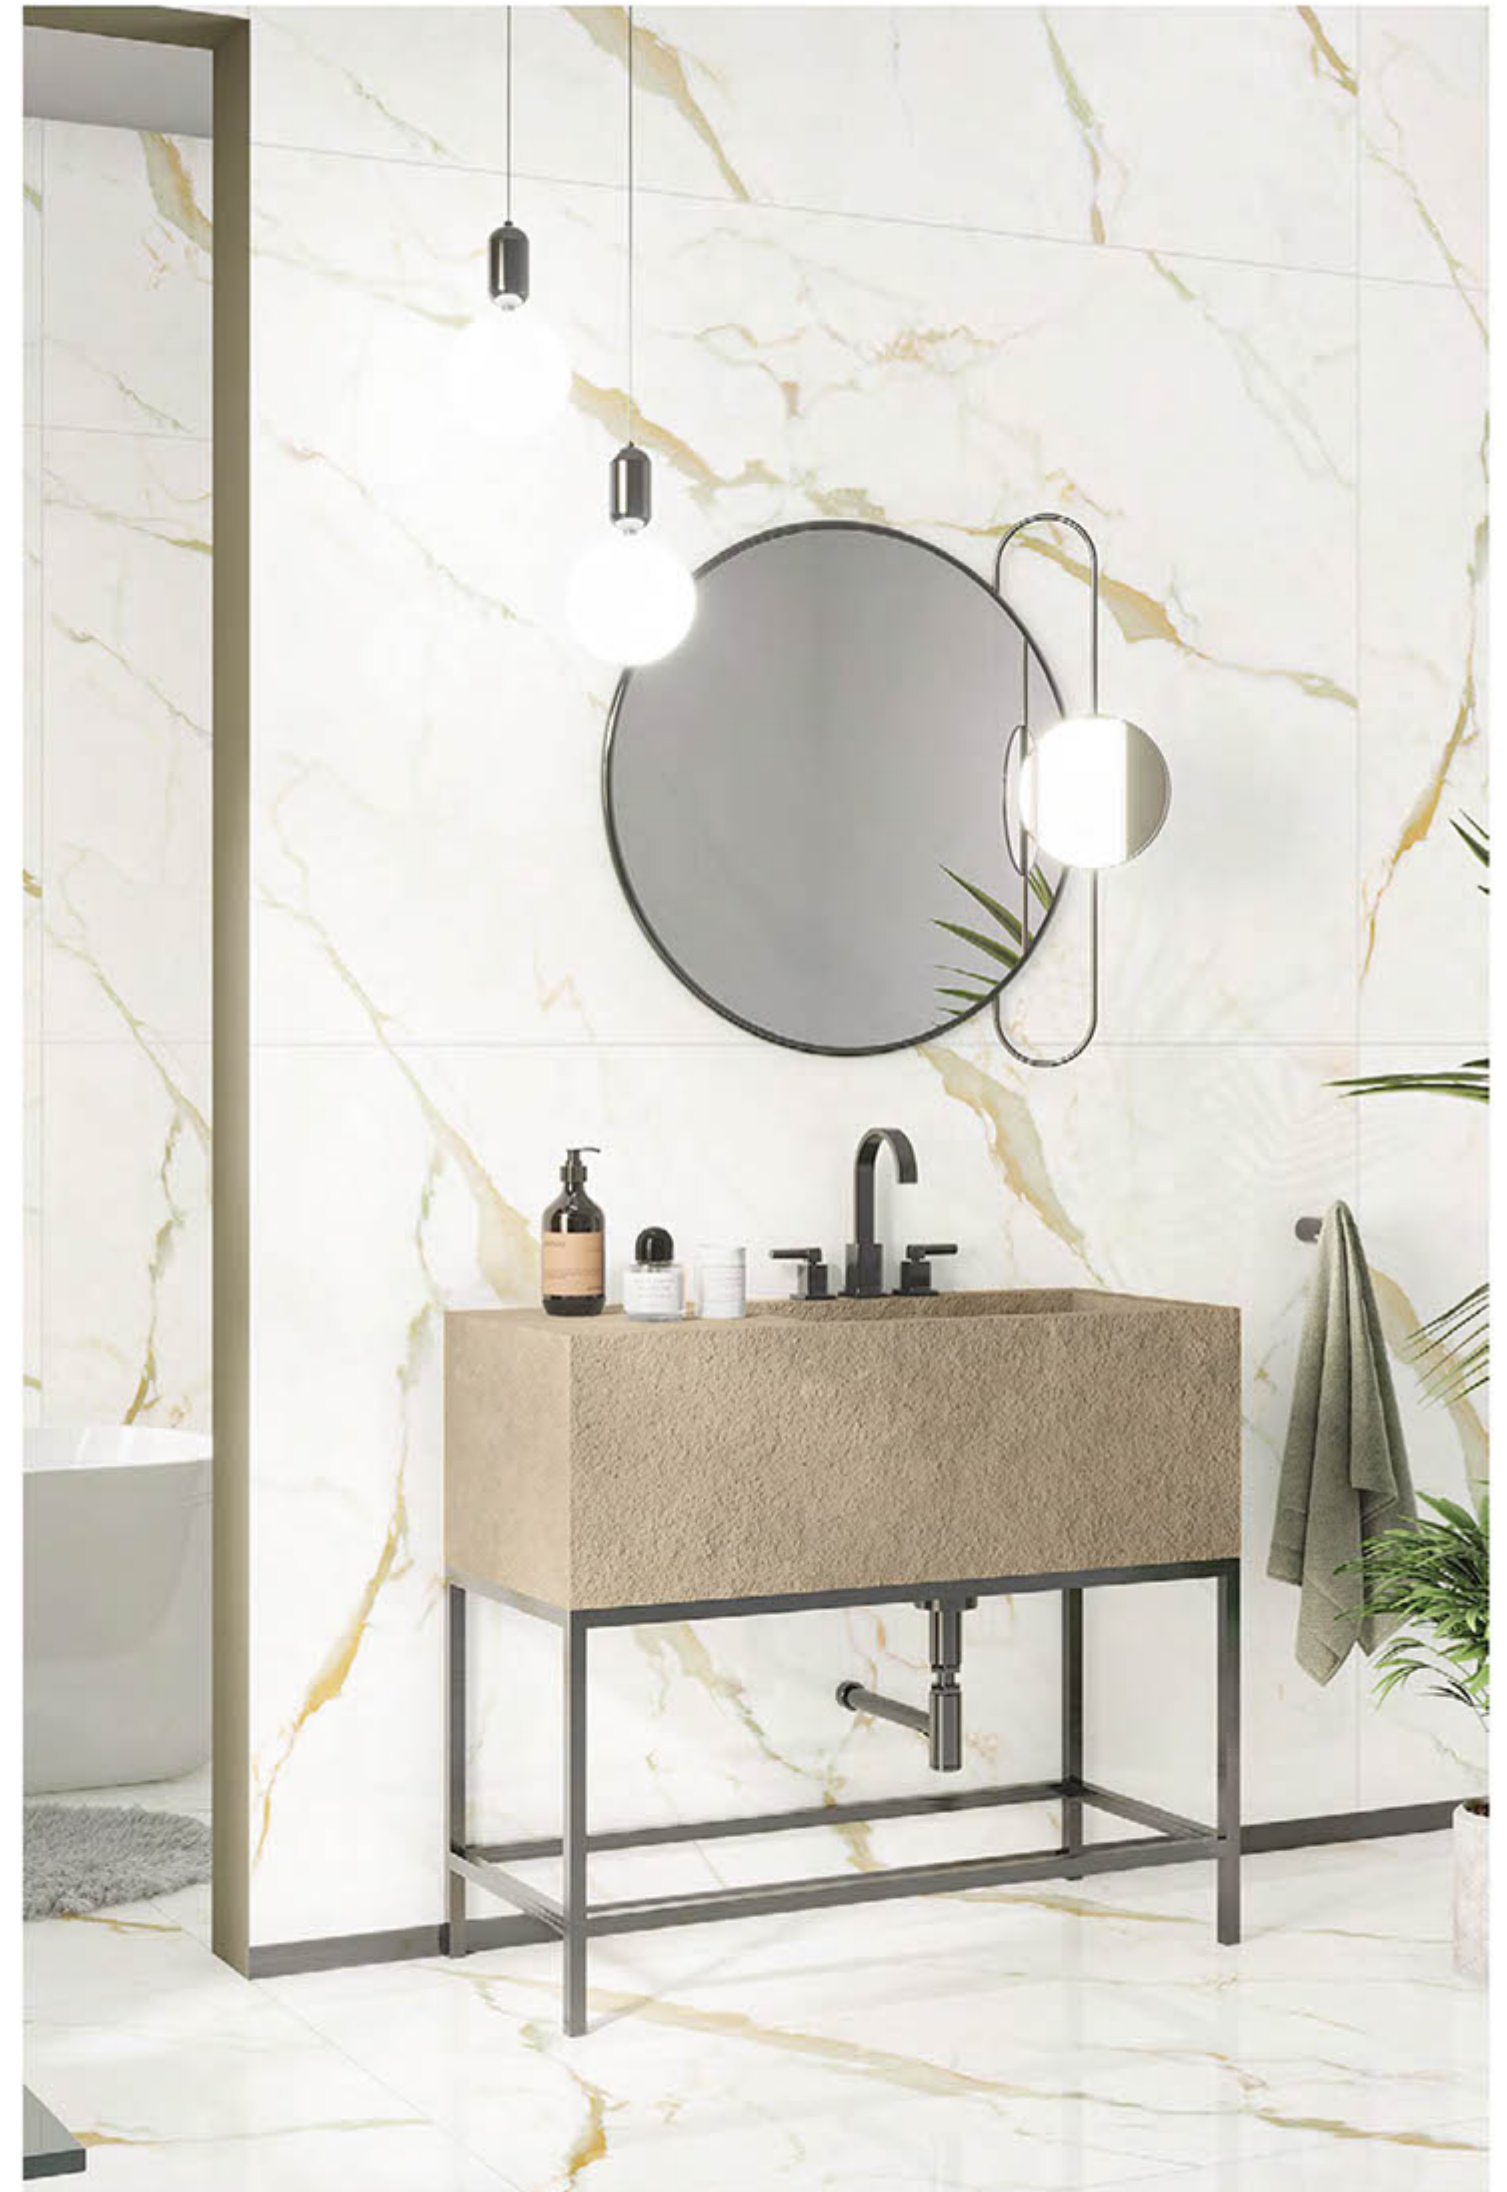

LUXURY LIVING

Golden Statuario

polished

→ WARMTH & RESISTANCE