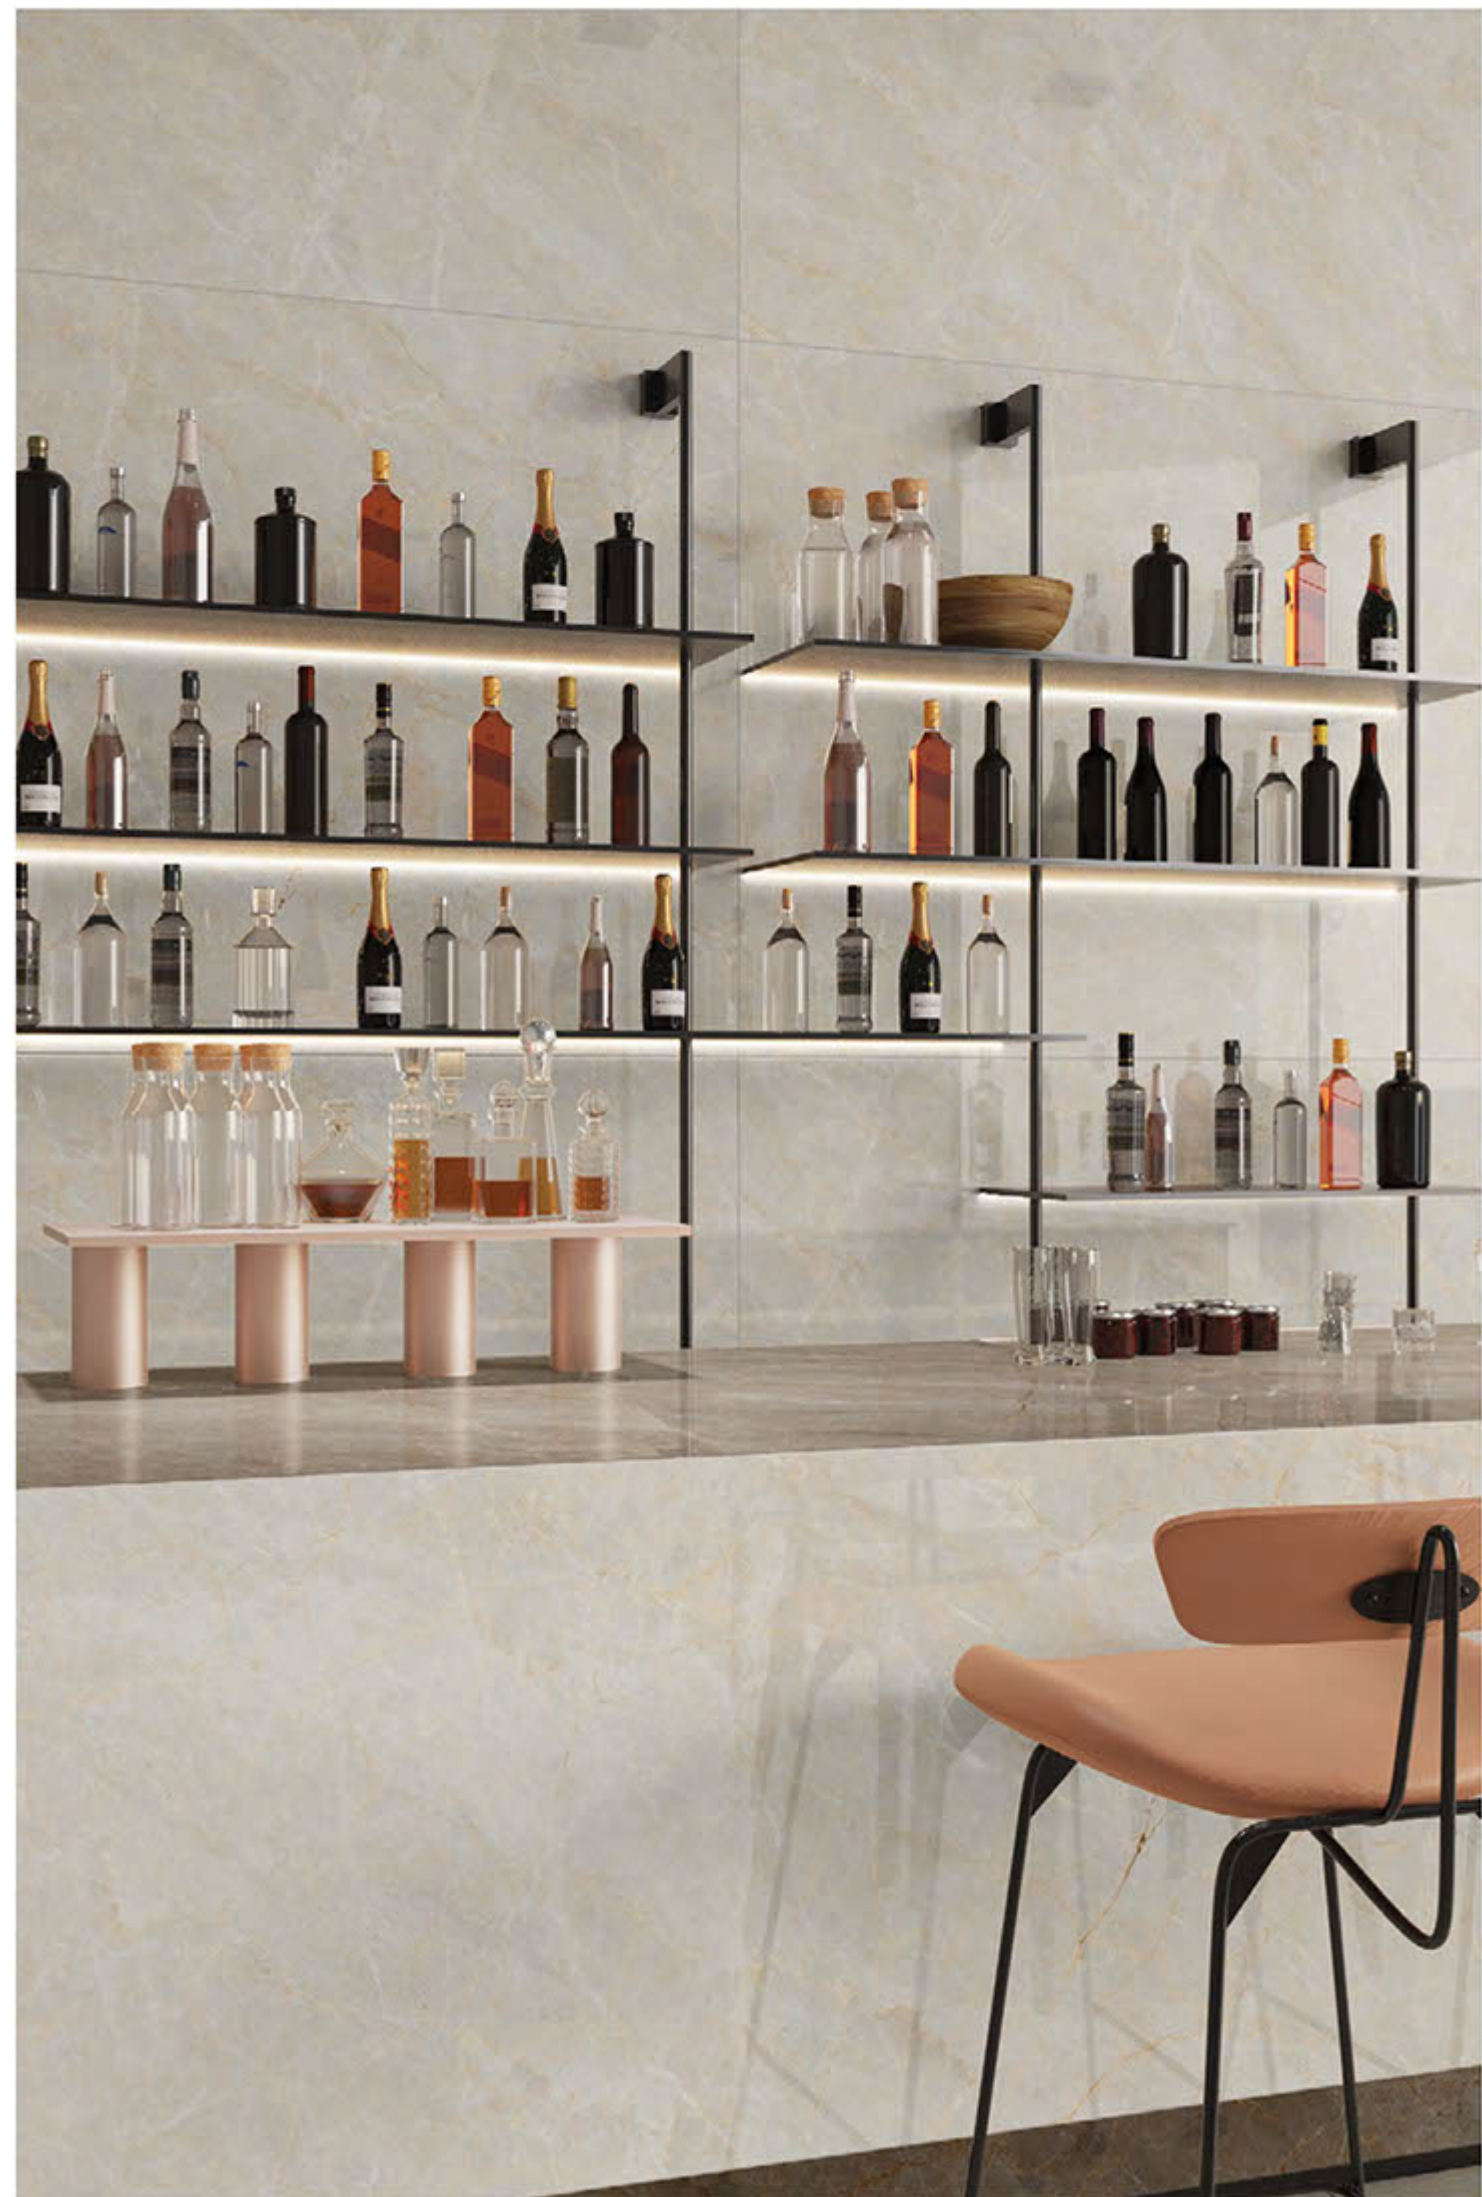

polished

→ UNIQUE & BOLD

→ STAMP EDITION

VICTORIAN
BROWN

→ THE FEEL OF REAL MARBLE

120X180CM, POLISHED ←

LUXURY LIVING

Victorian Light

polished

→ SENSORY & SIMPLICITY

→ STAMP EDITION

VICTORIAN
LIGHT

→ THE FEEL OF REAL MARBLE

120X180CM, POLISHED ←

LUXURY LIVING

William Grey