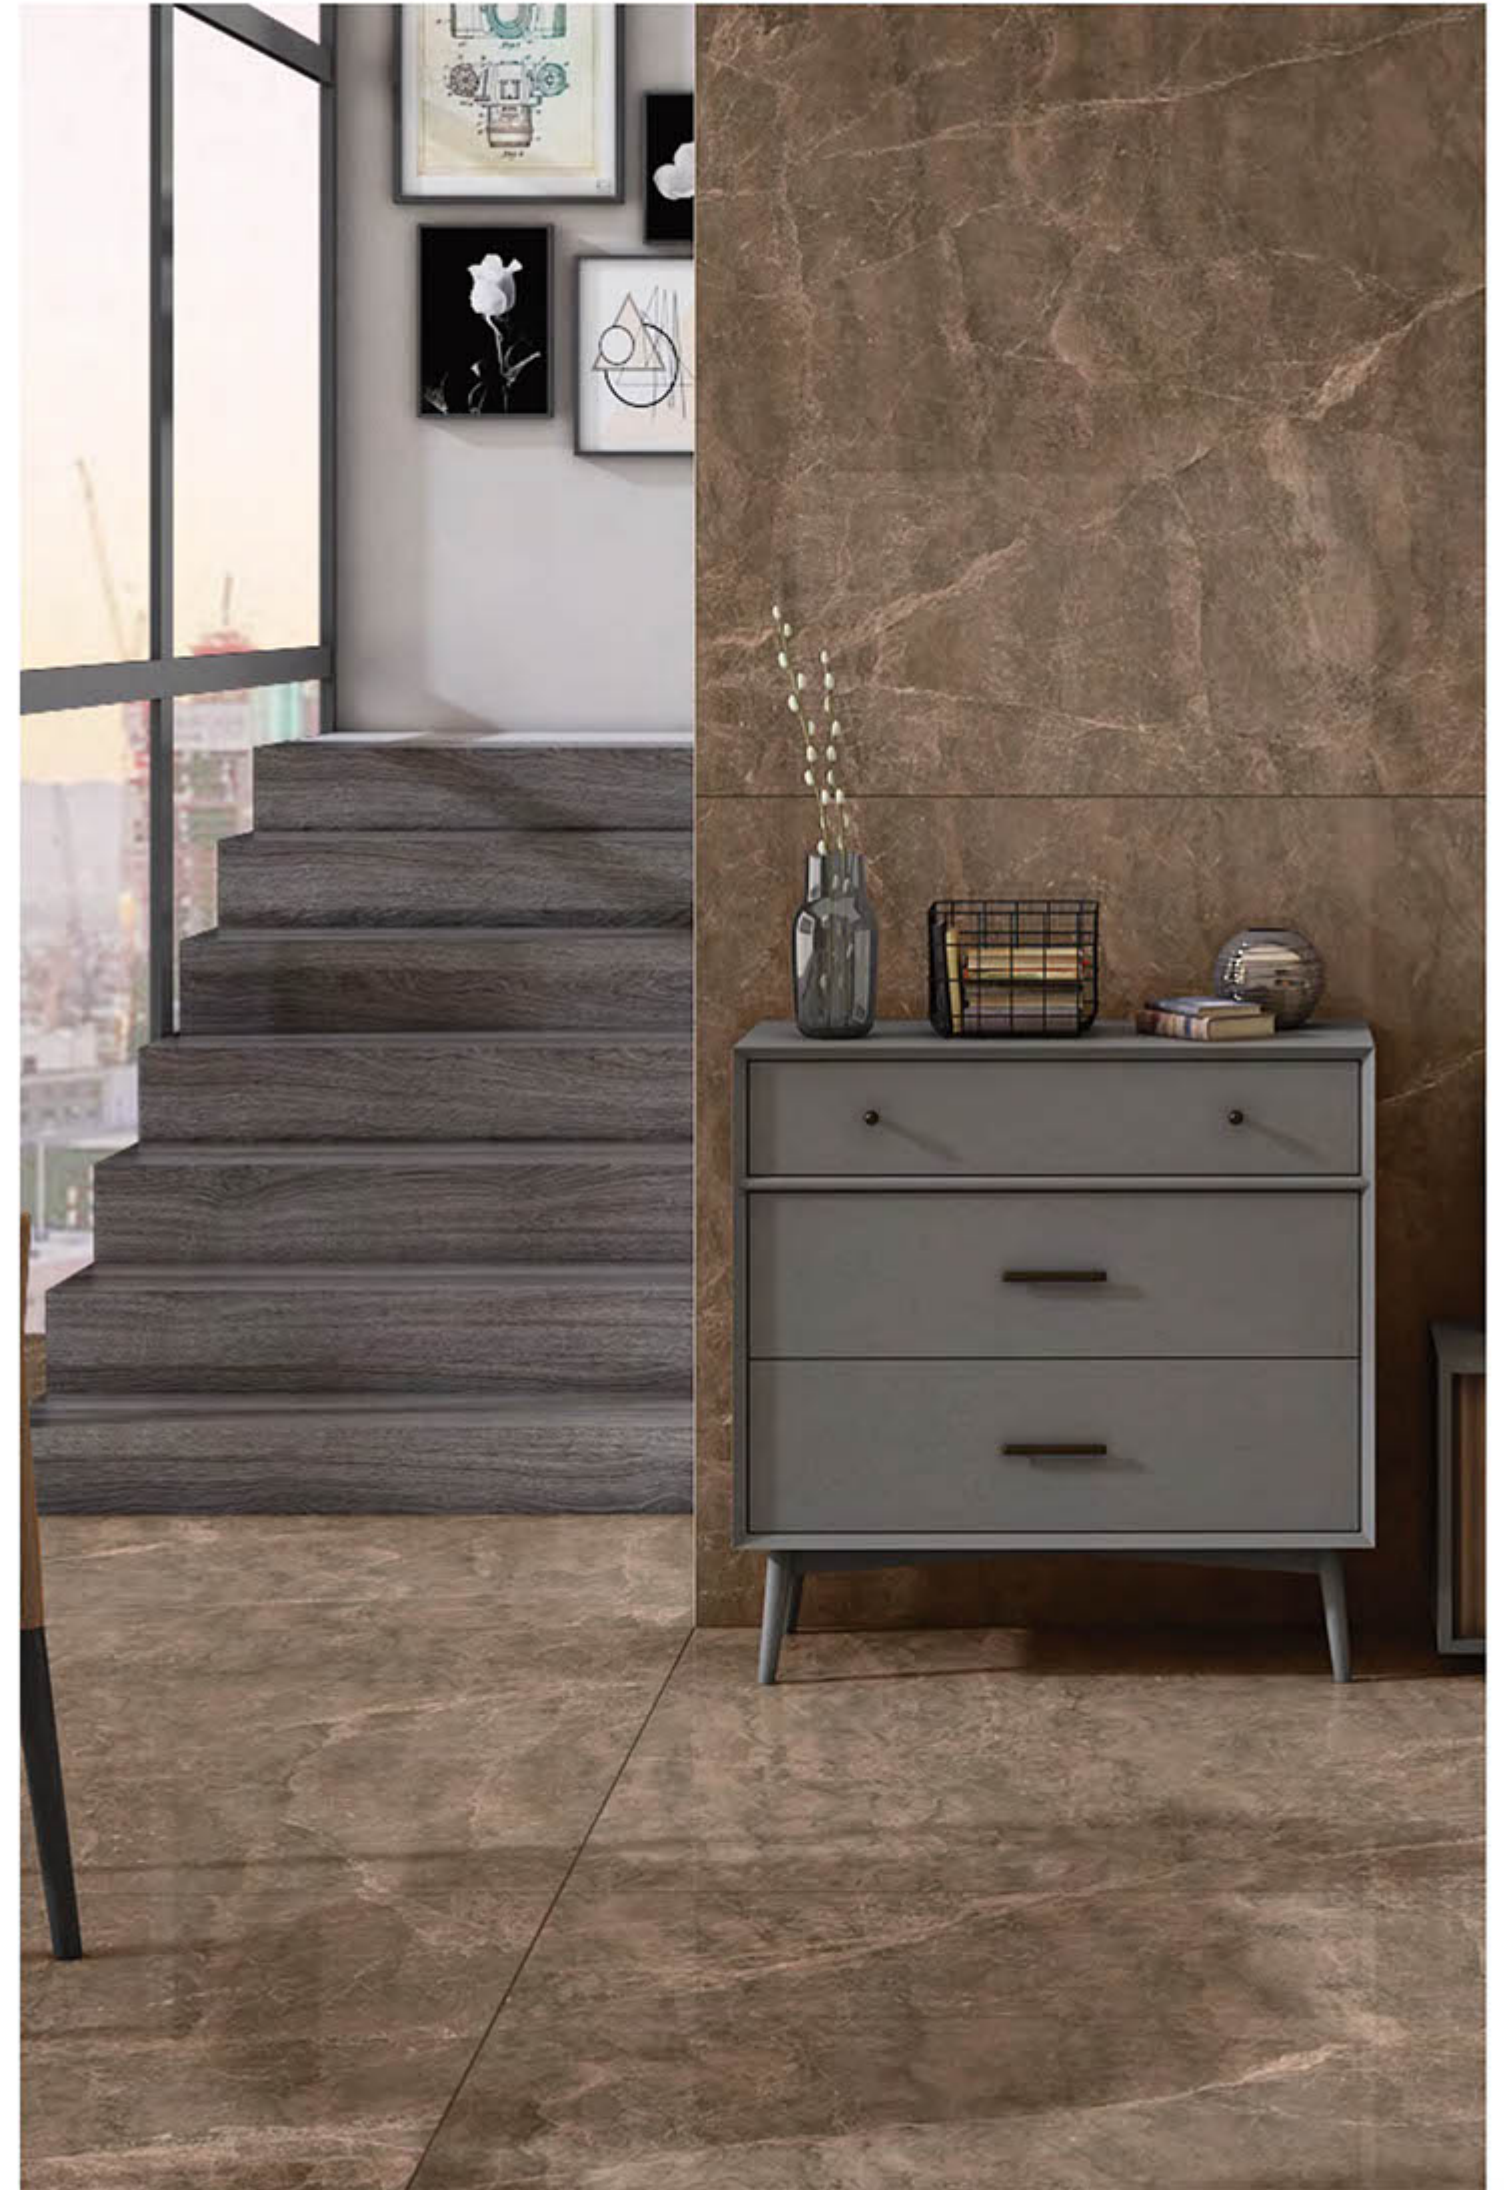

polished

→ DETAILED & DYNAMIC

→ STAMP EDITION

COCADA
DREAM
High Glossy

→ THE FEEL OF REAL MARBLE

120X180CM, POLISHED ←

LUXURY LIVING

Cocada Dream Light