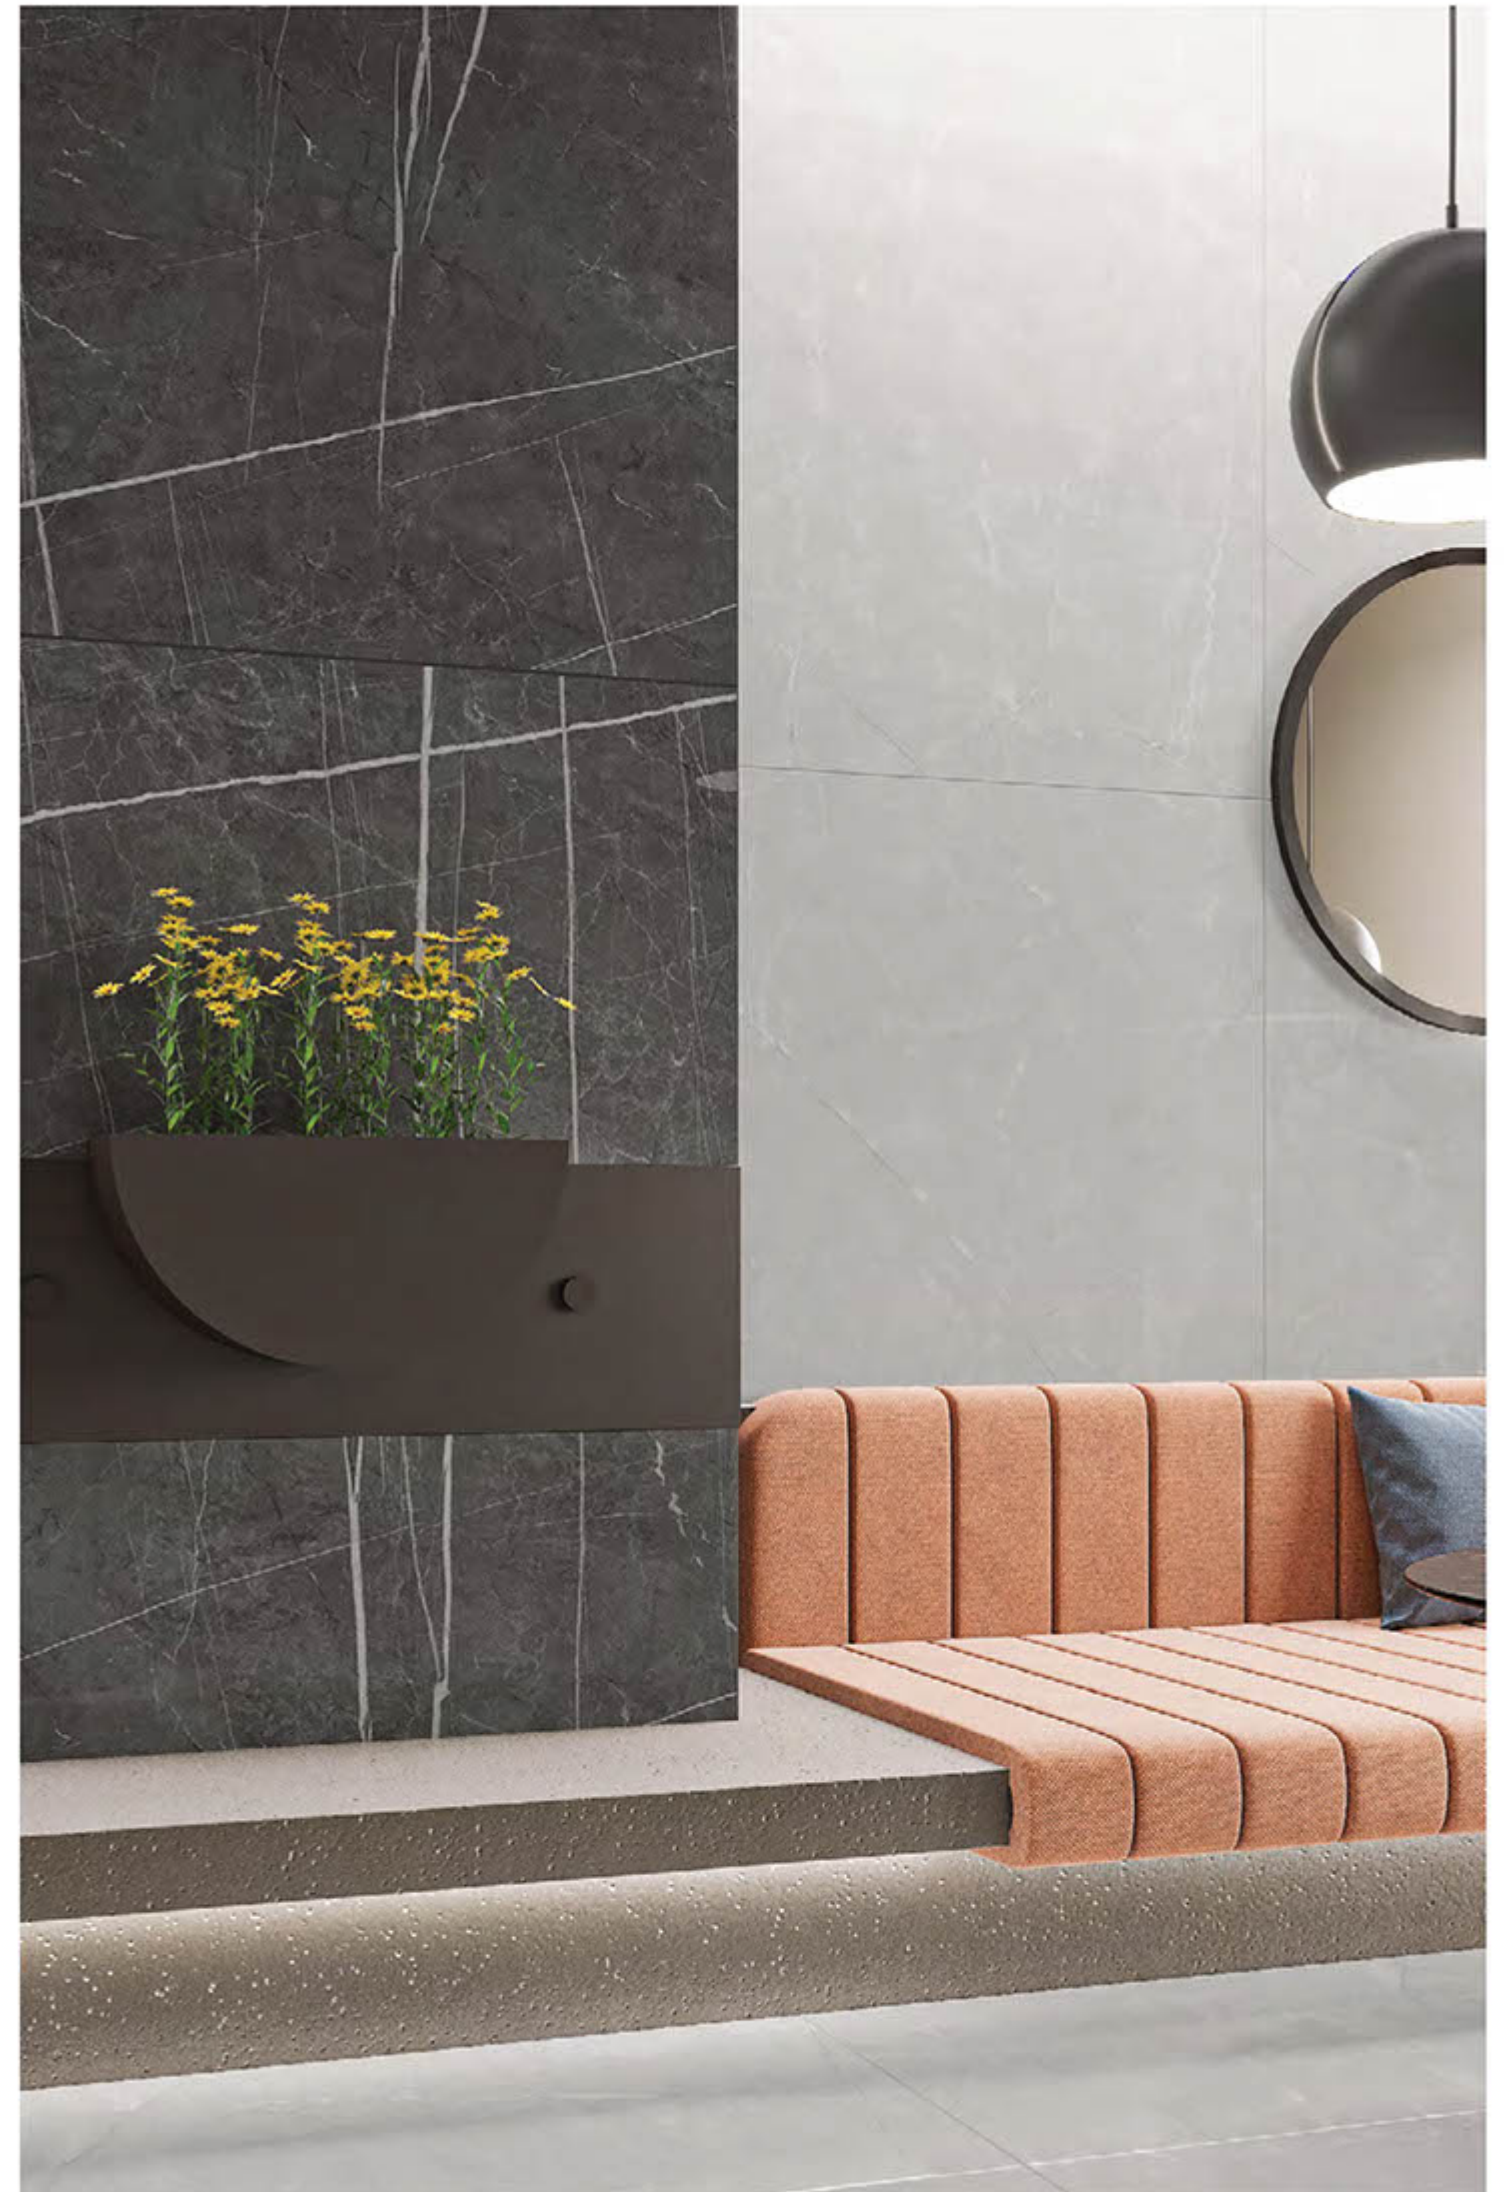

BLUE
BRECCIA

→ THE FEEL OF REAL MARBLE

120X180CM, POLISHED ←

LUXURY LIVING

Bosco Grey

polished

→ ELEGANCE & SOBREITY

→ STAMP EDITION