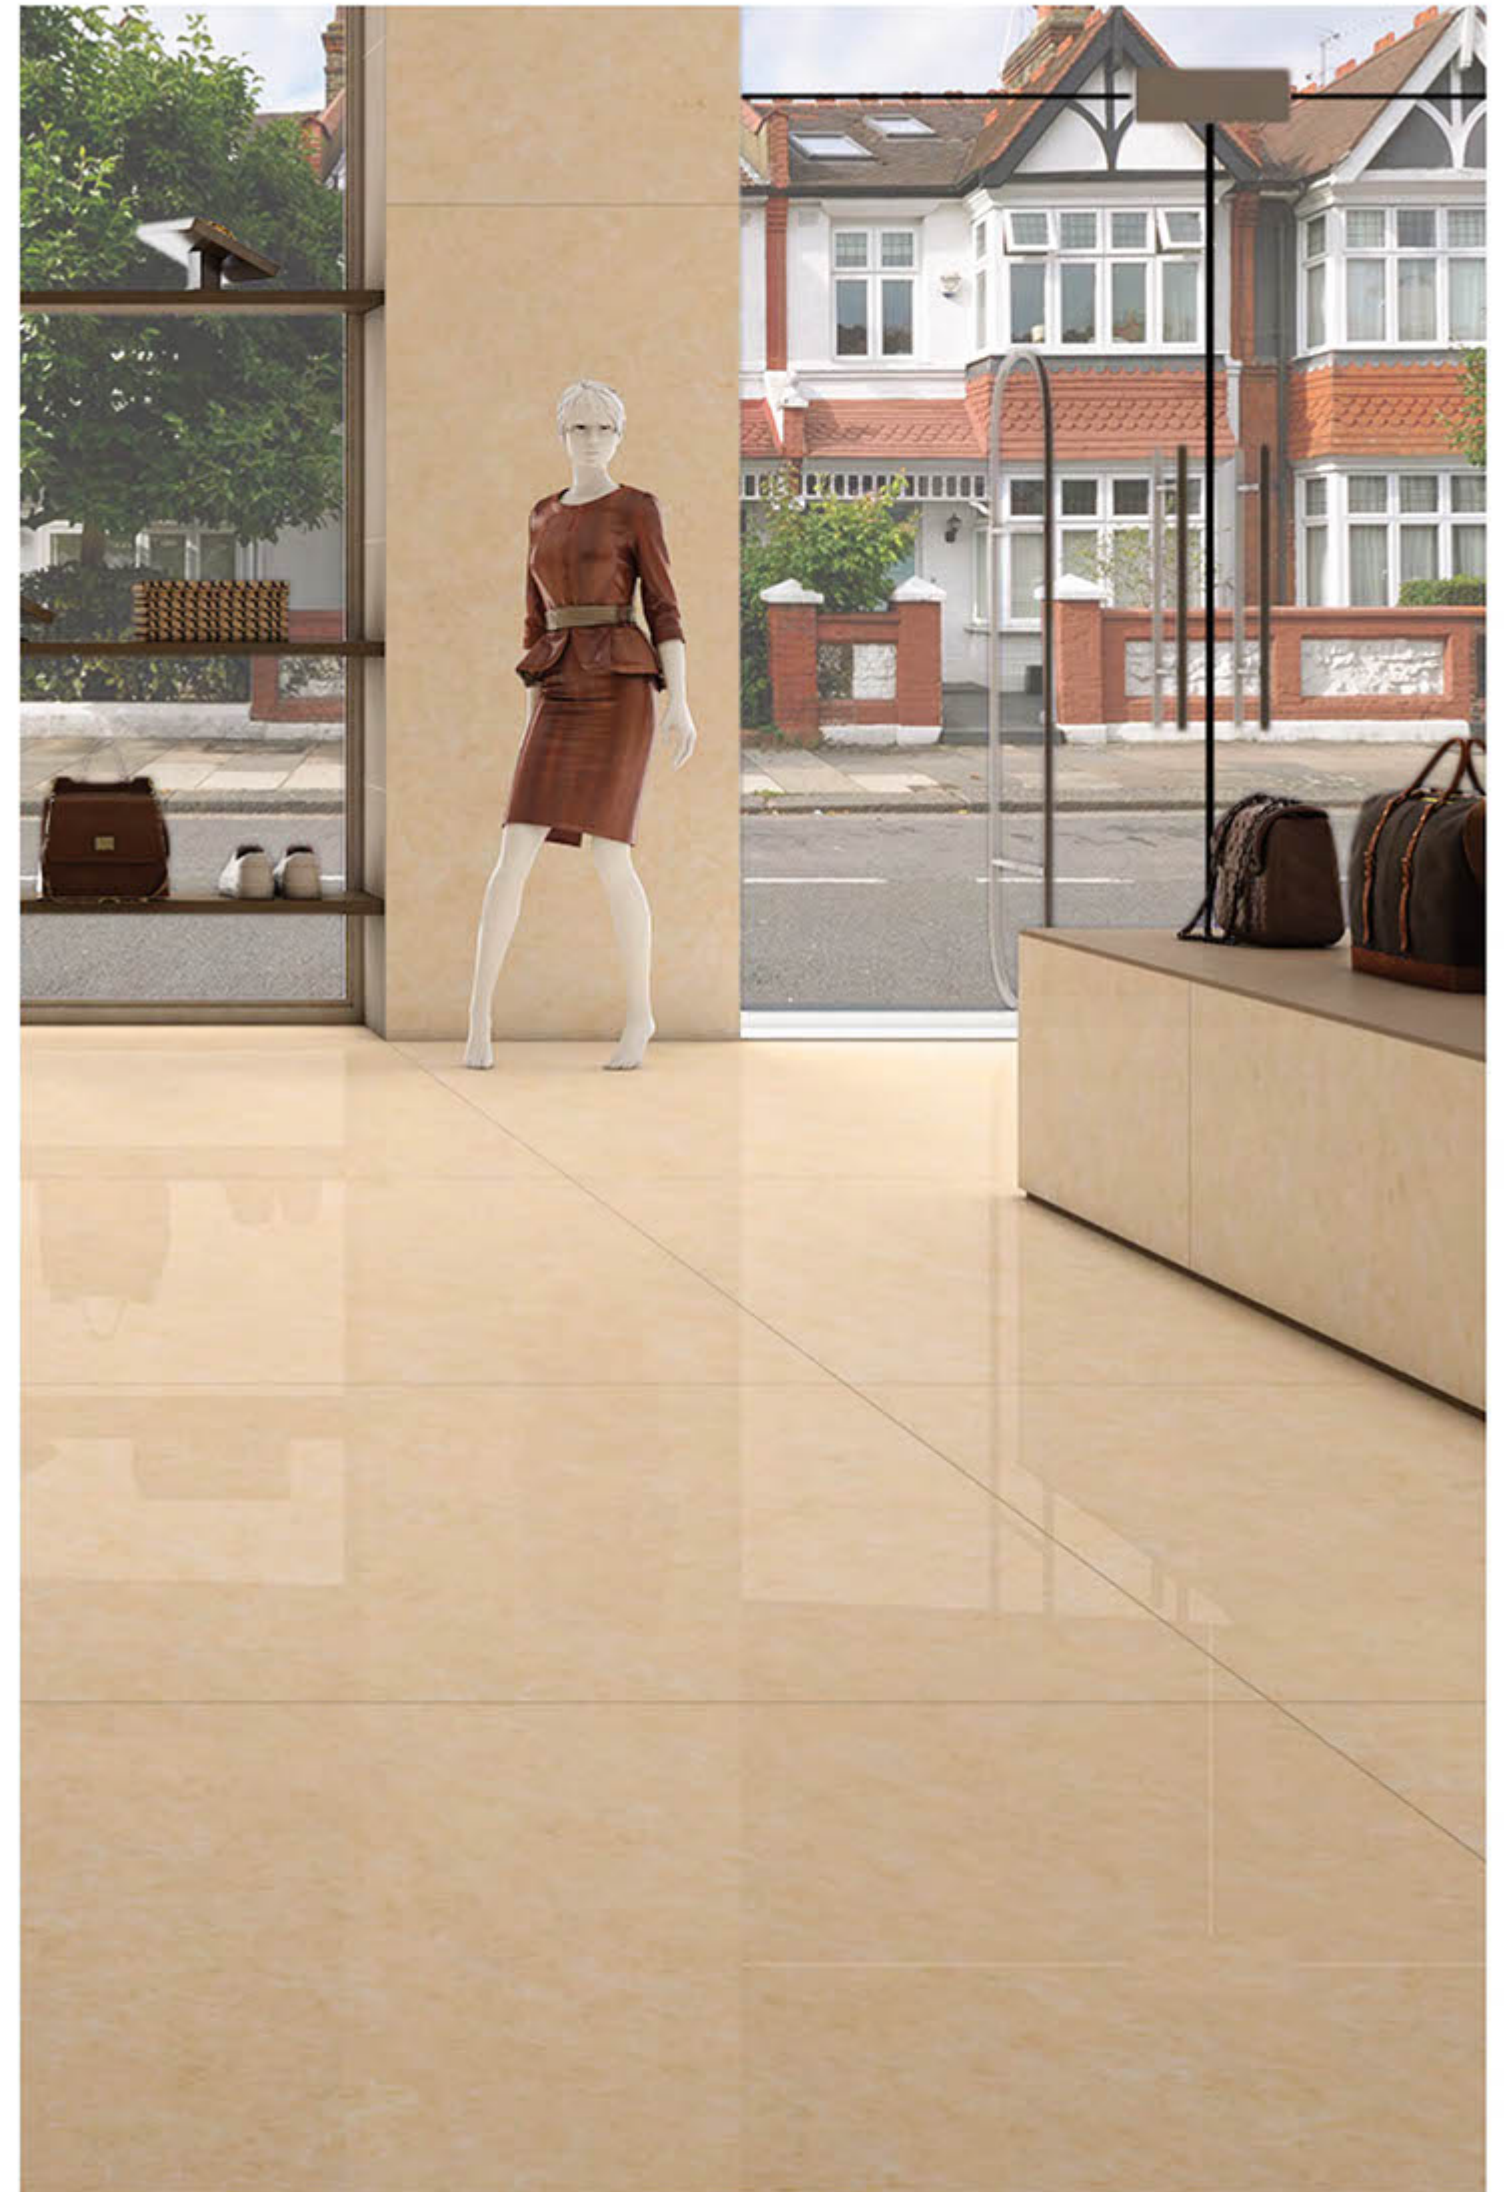

LUXURY LIVING

French Crema

polished

→ EXQUISITE & INNOVATIVE