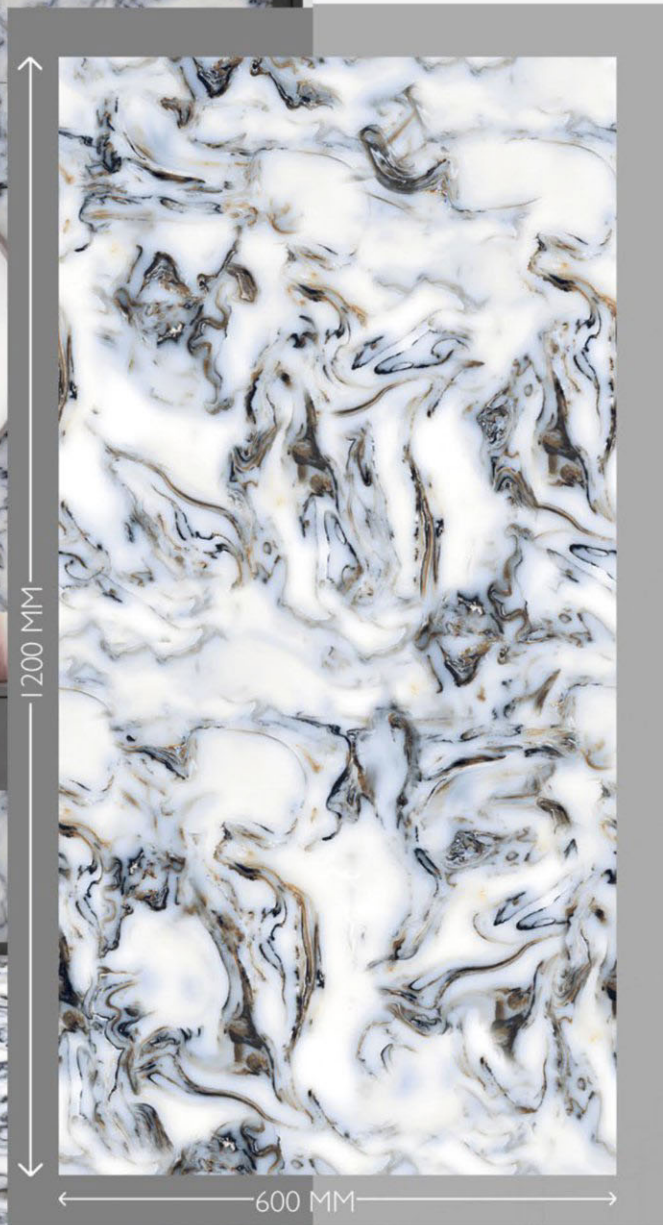

MG_ZARCI BLUE