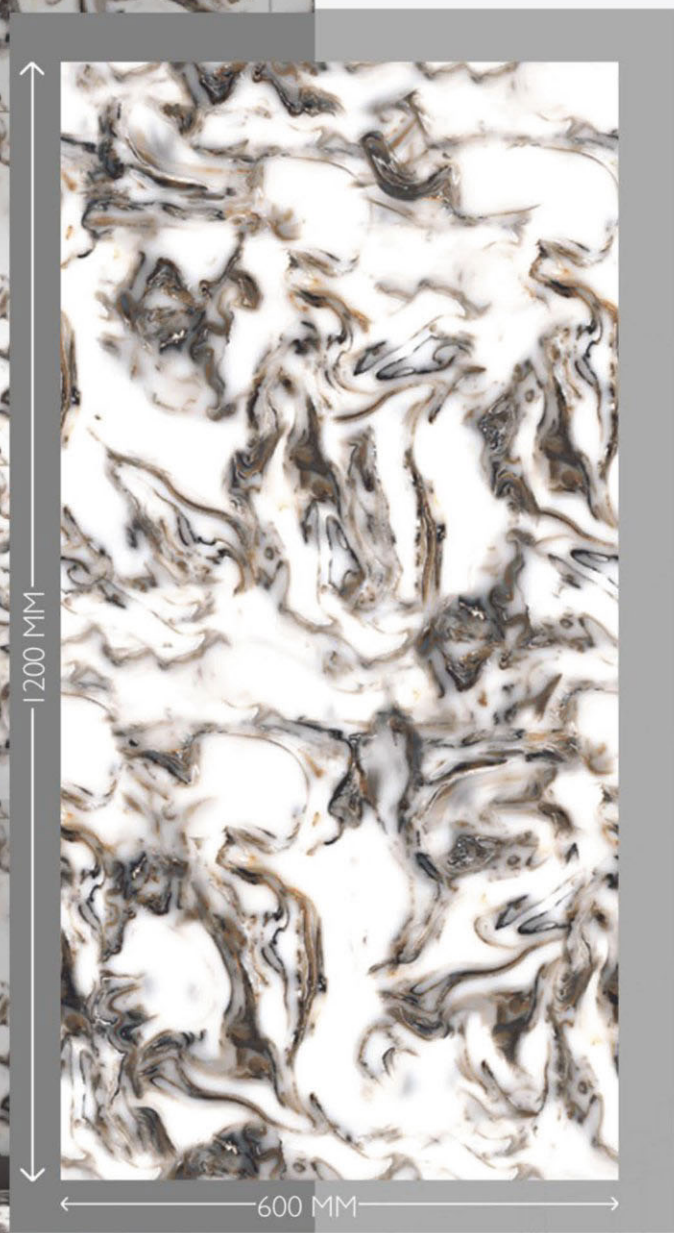

MG ZARCIWHITE