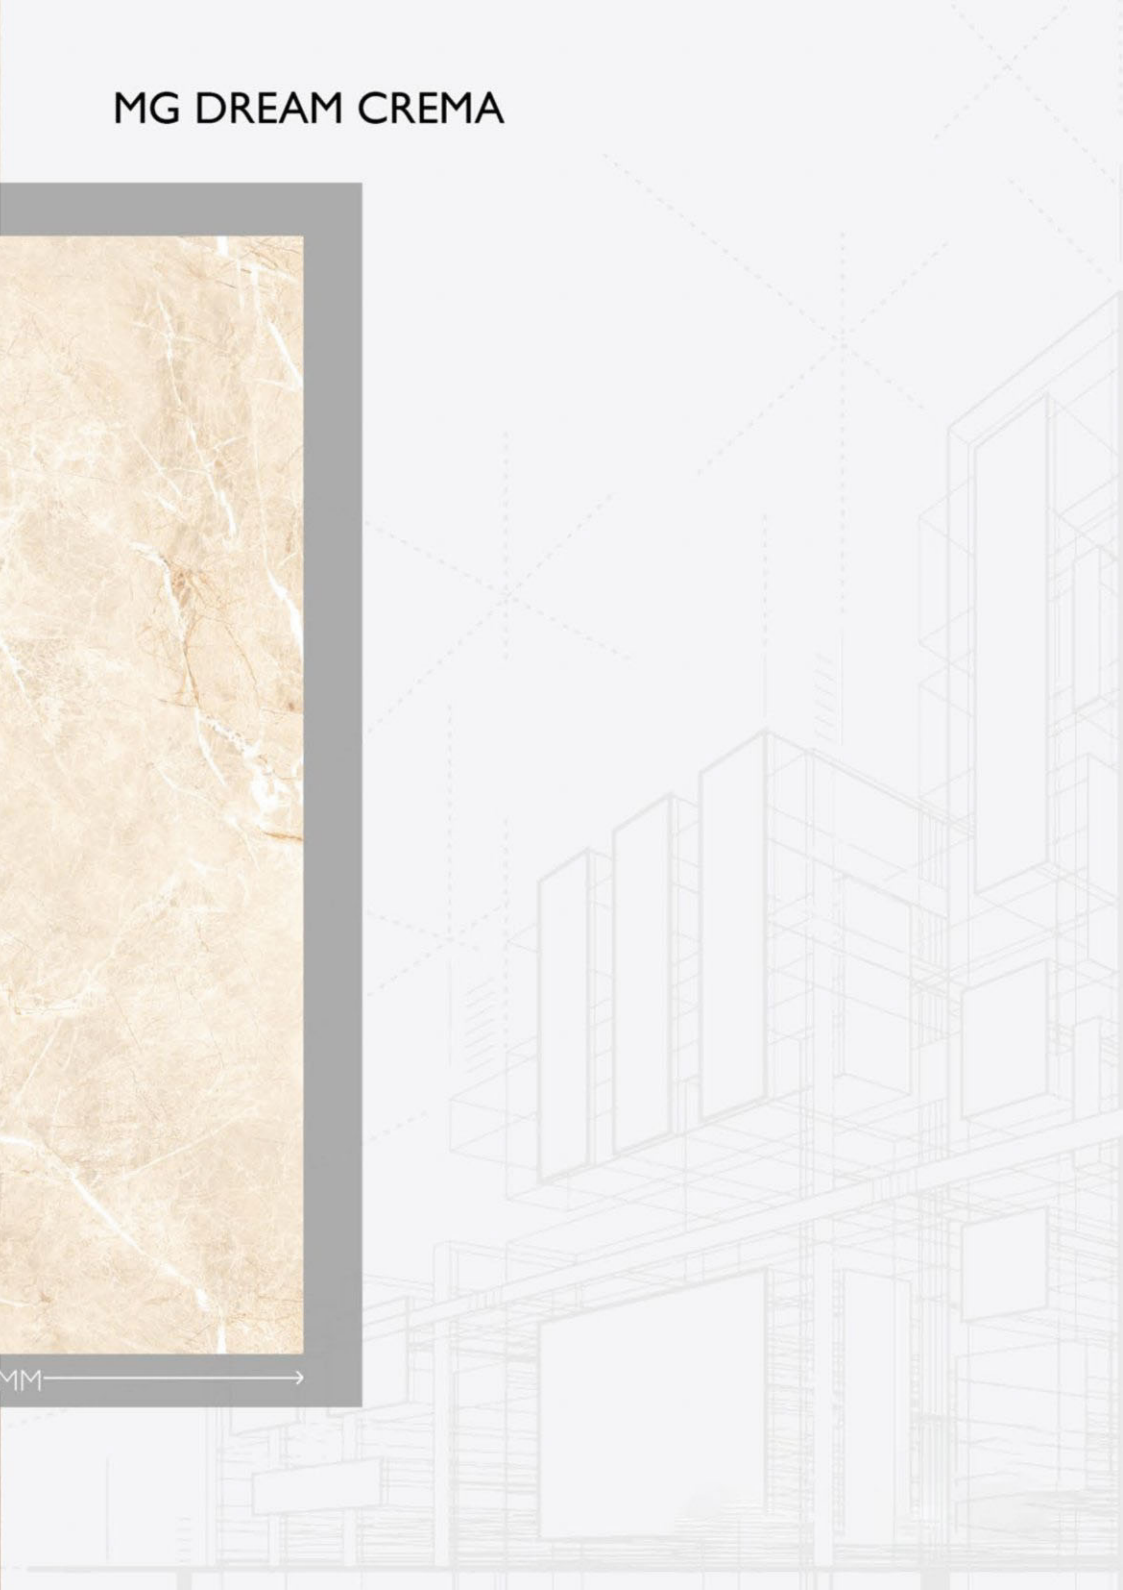

MG DREAM CREMA