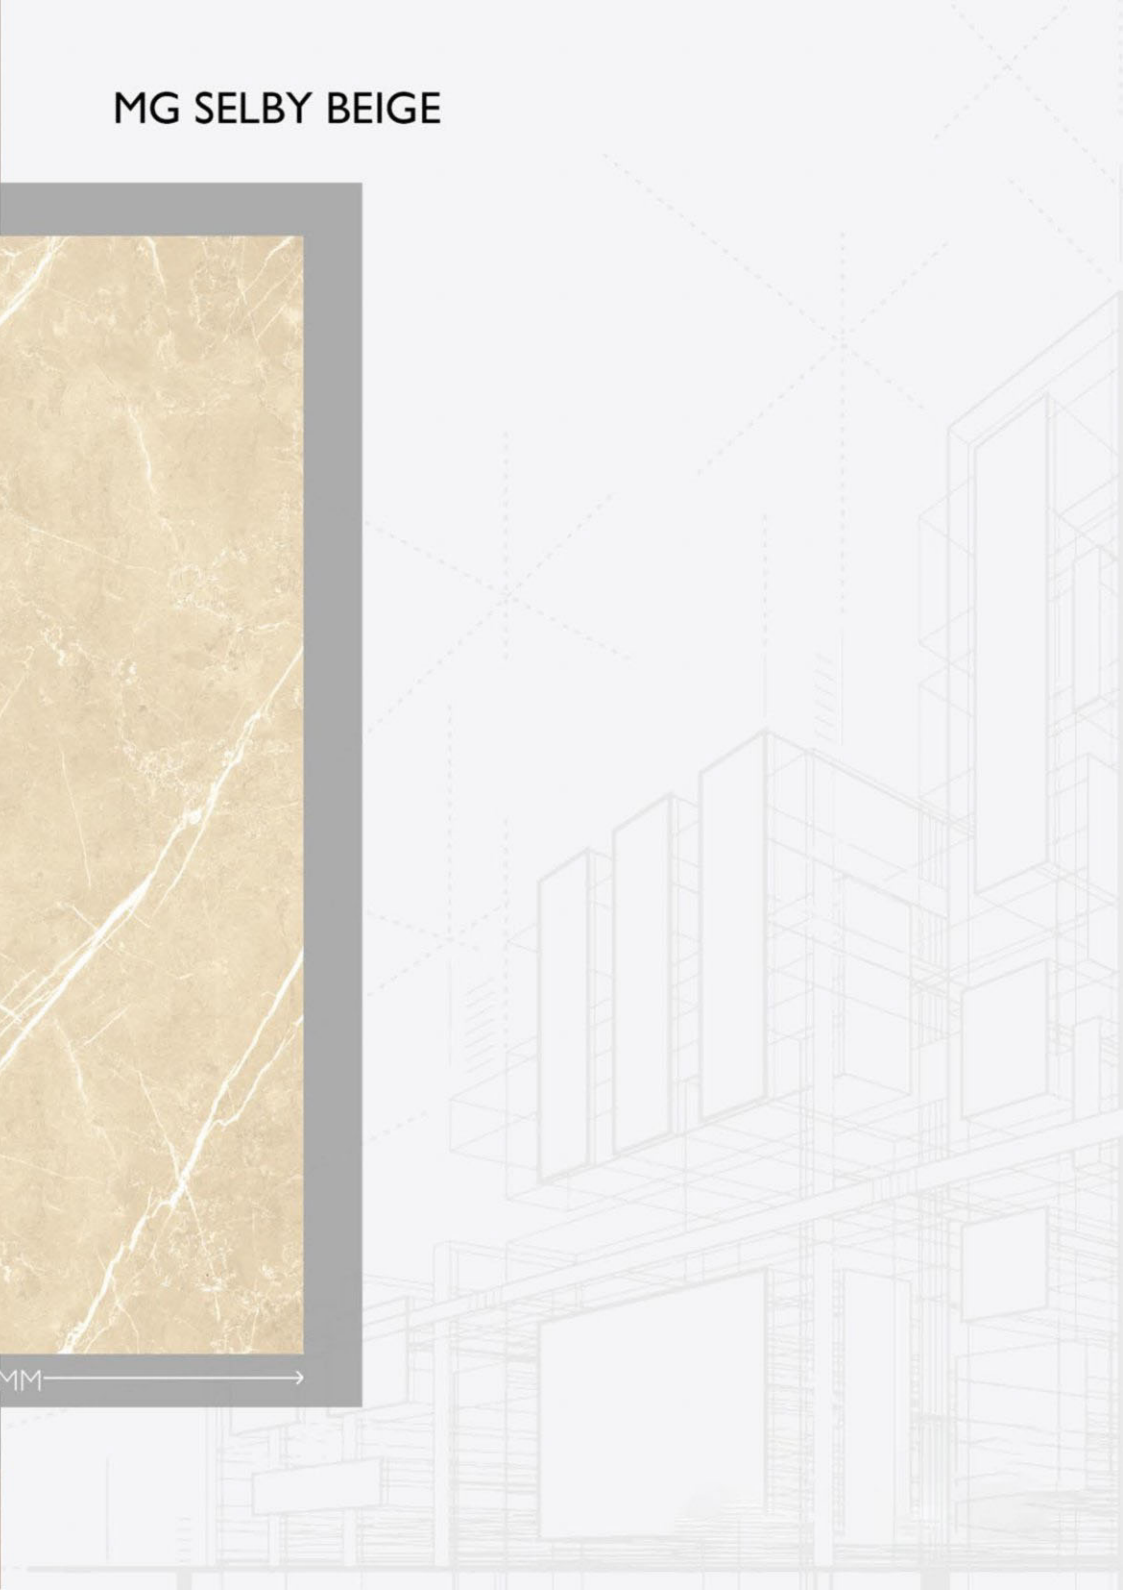

MG SELBY BEIGE