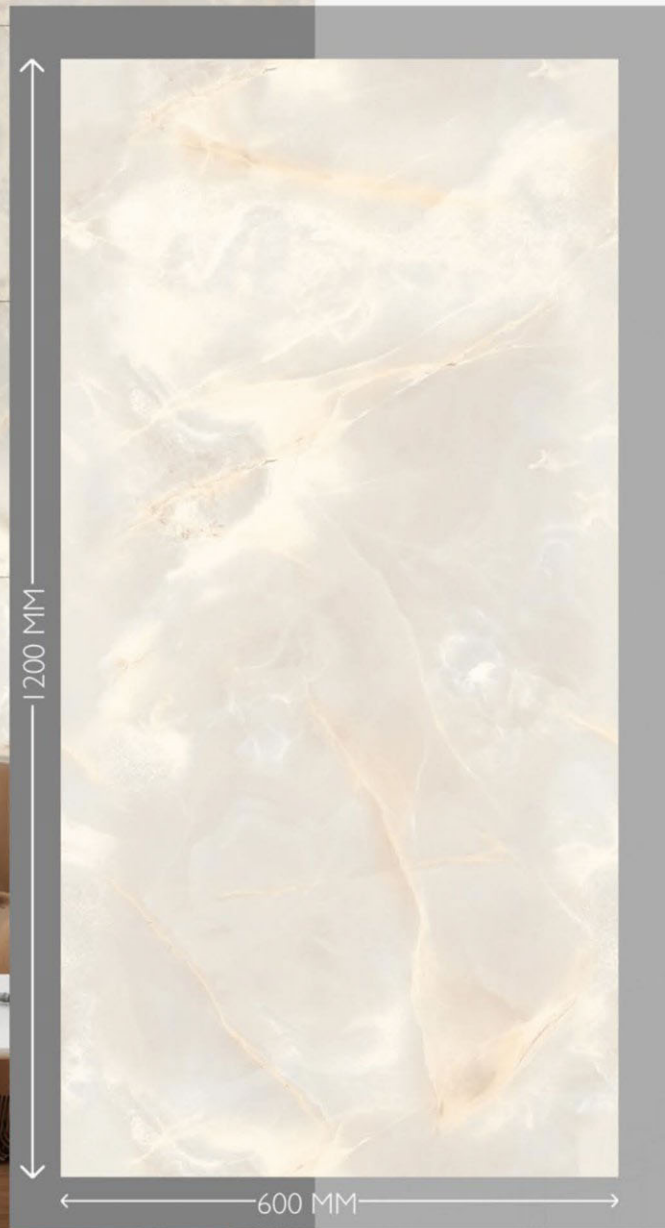

MG EMMA ONYX PEARL