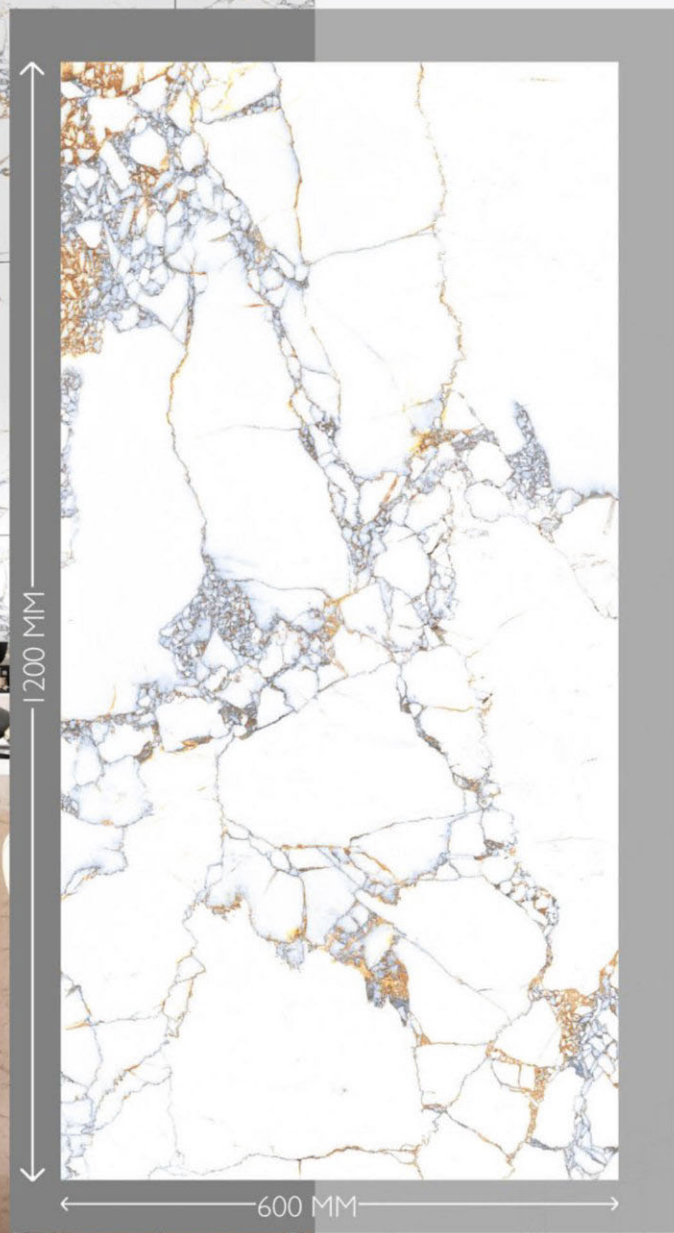

MG ICELAND WHITE