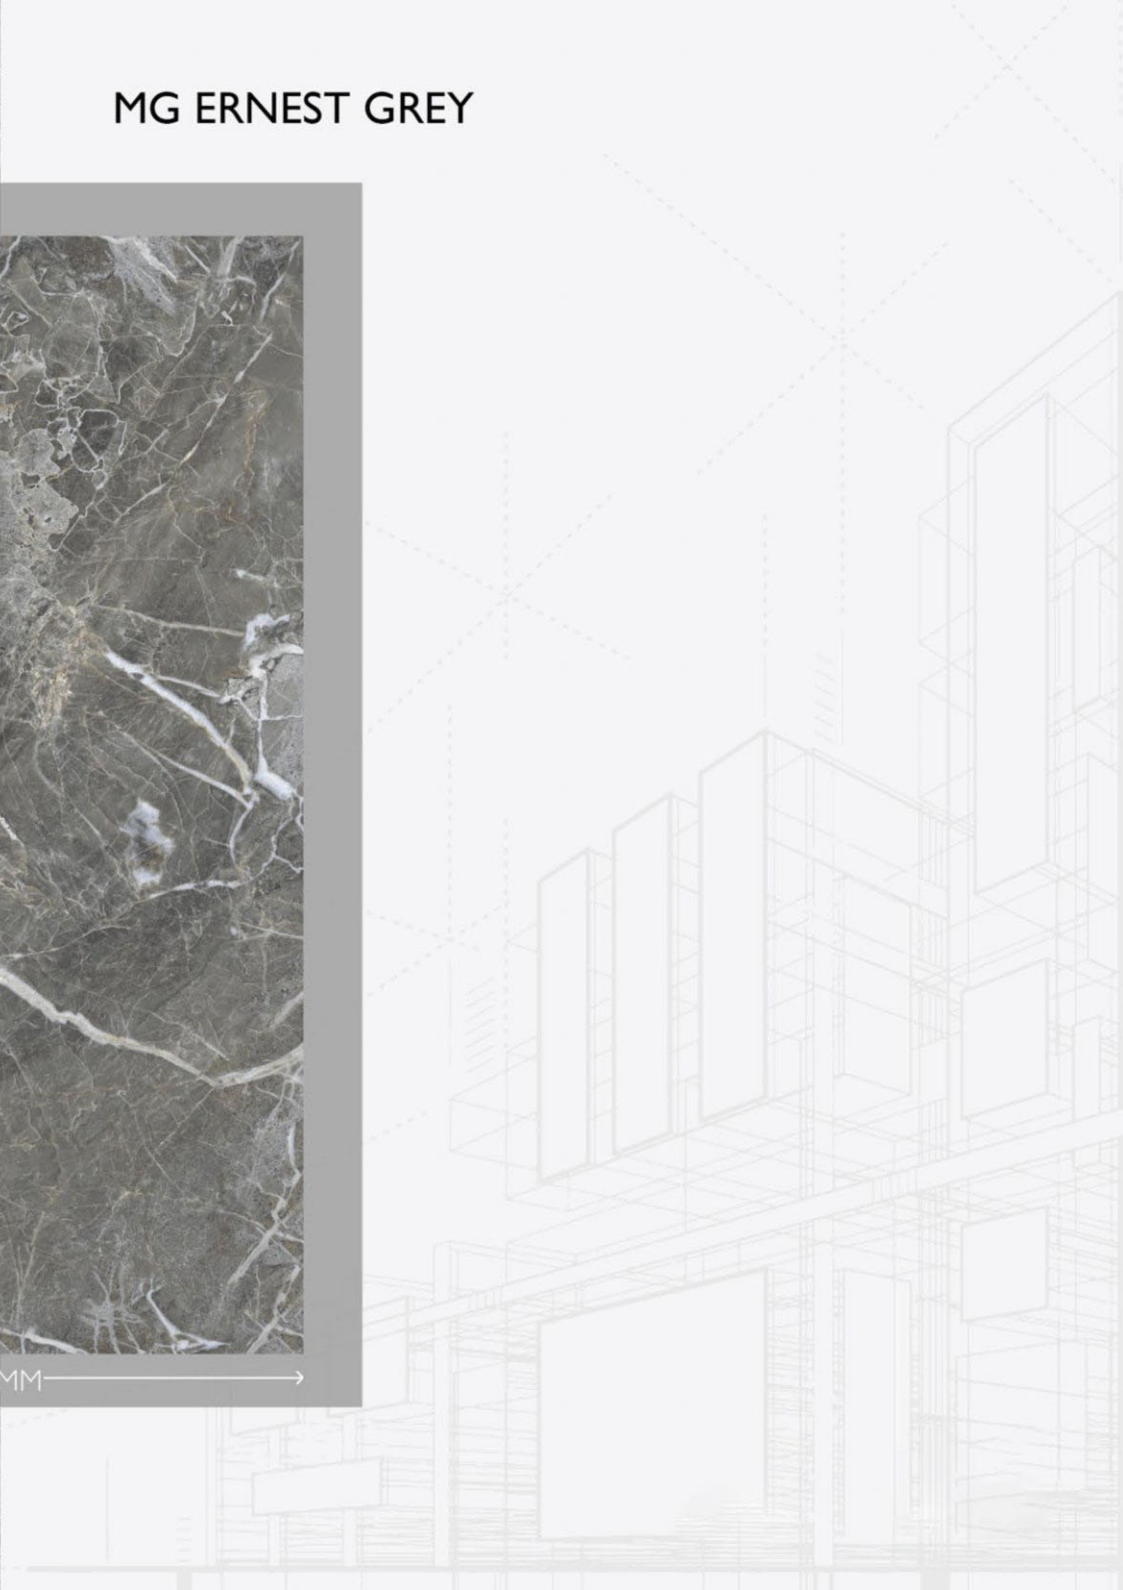

MG ERNEST GREY