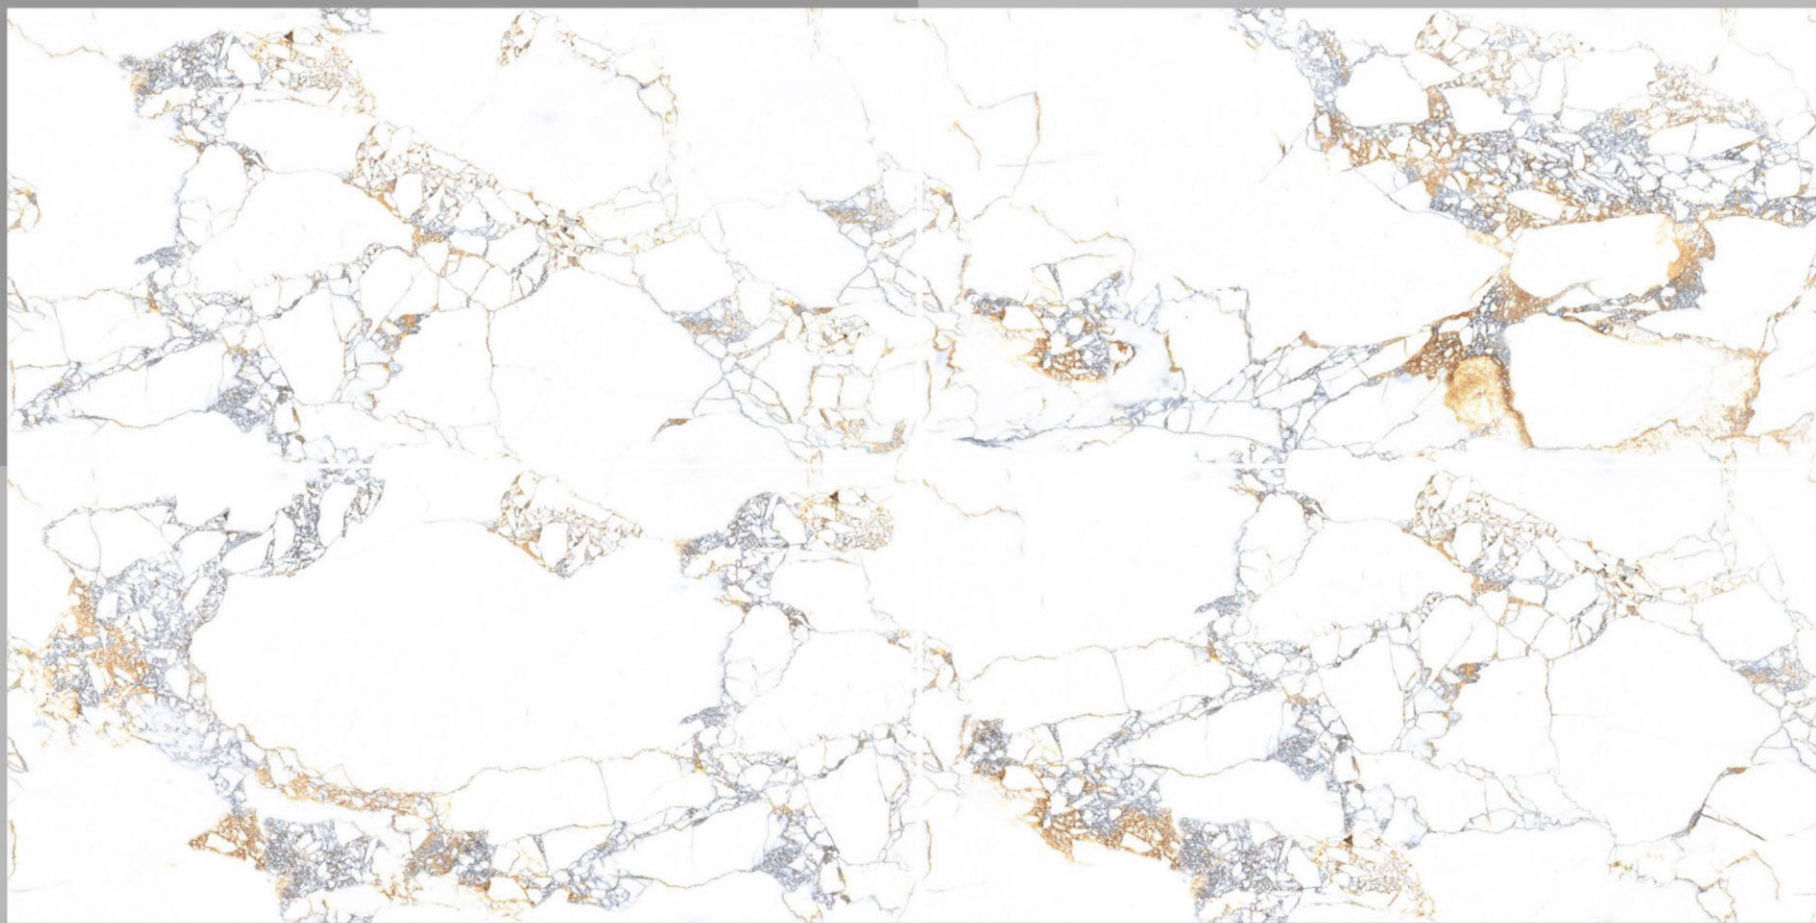

MG ICELAND WHITE