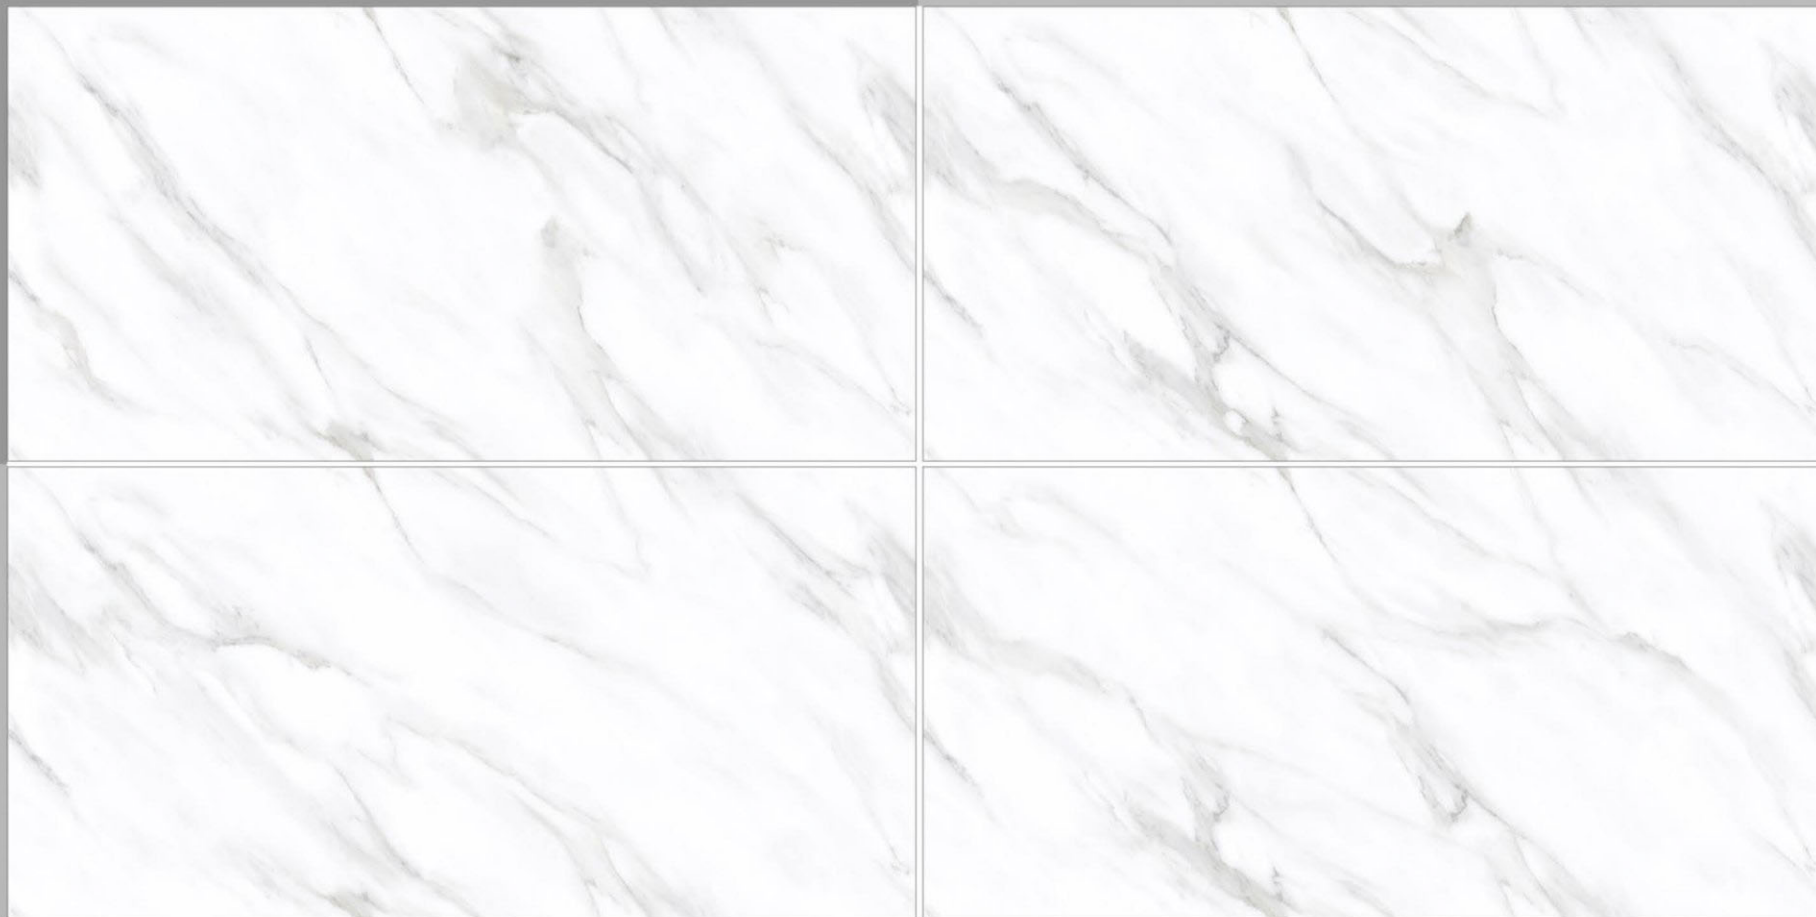

MG_TURKEY GREY

MG WAVY SNOW

CILIA

CILIA

1200 MM

600 MM

CILIA

MG WAVY SNOW