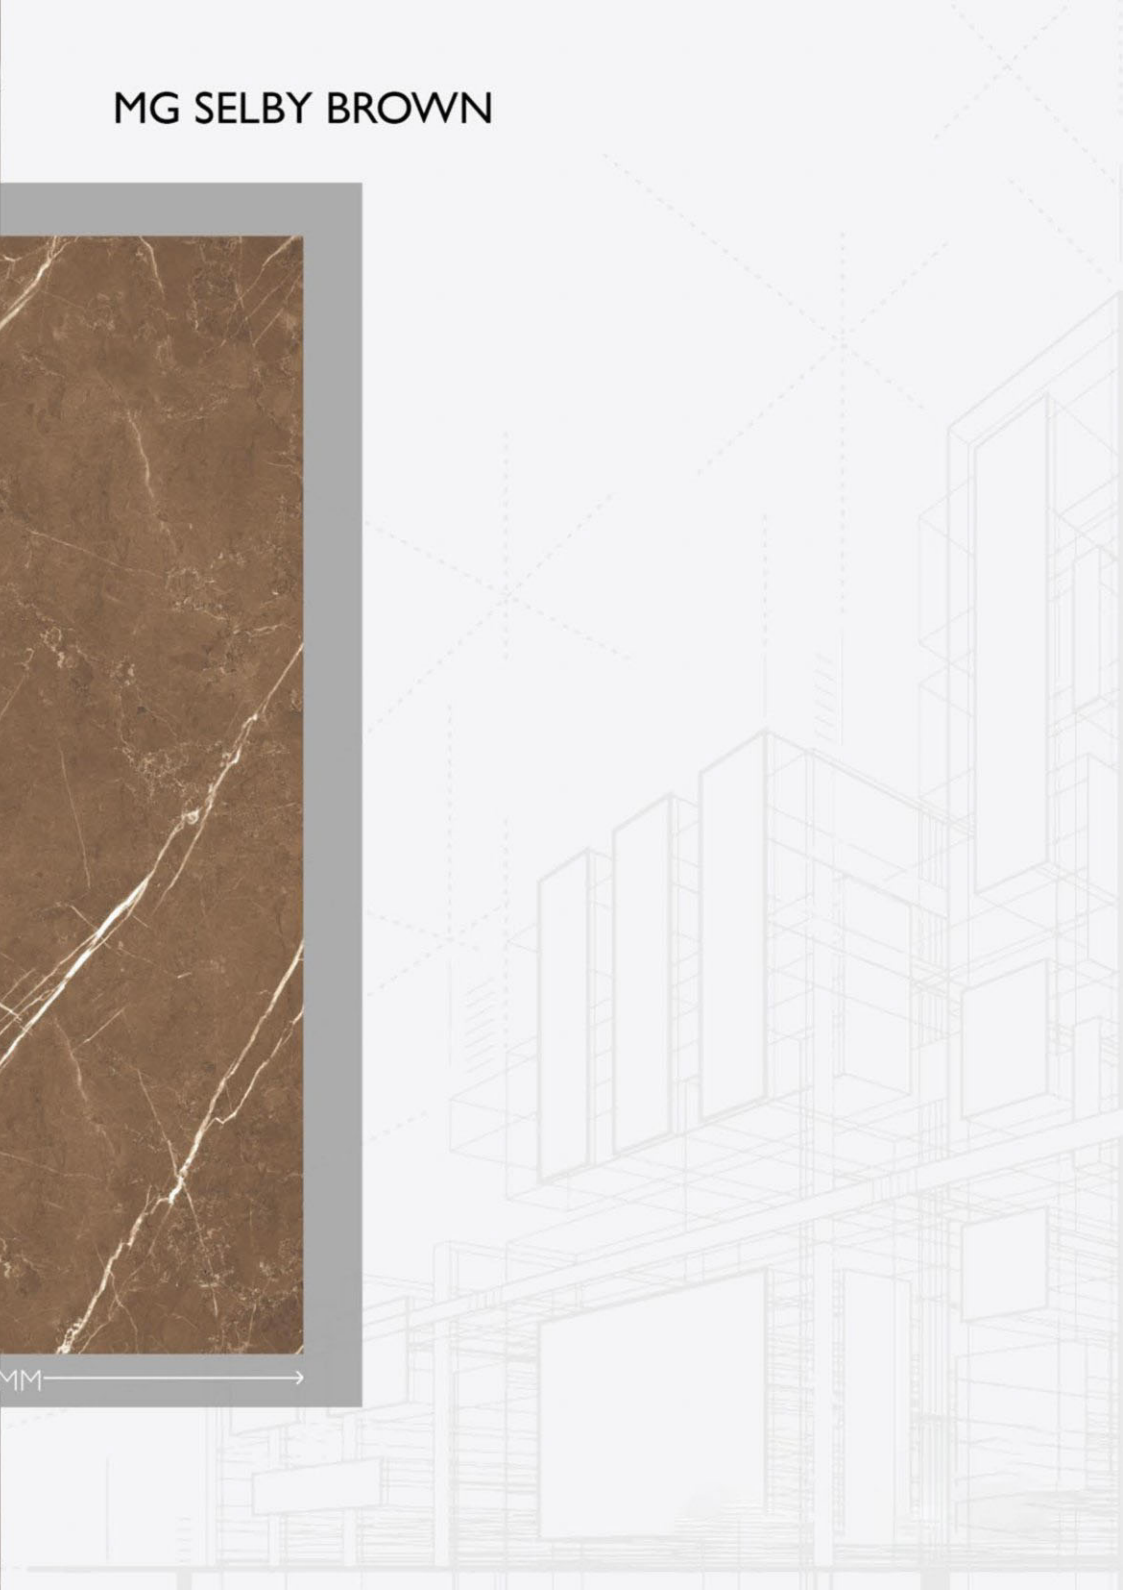

MG SELBY BROWN