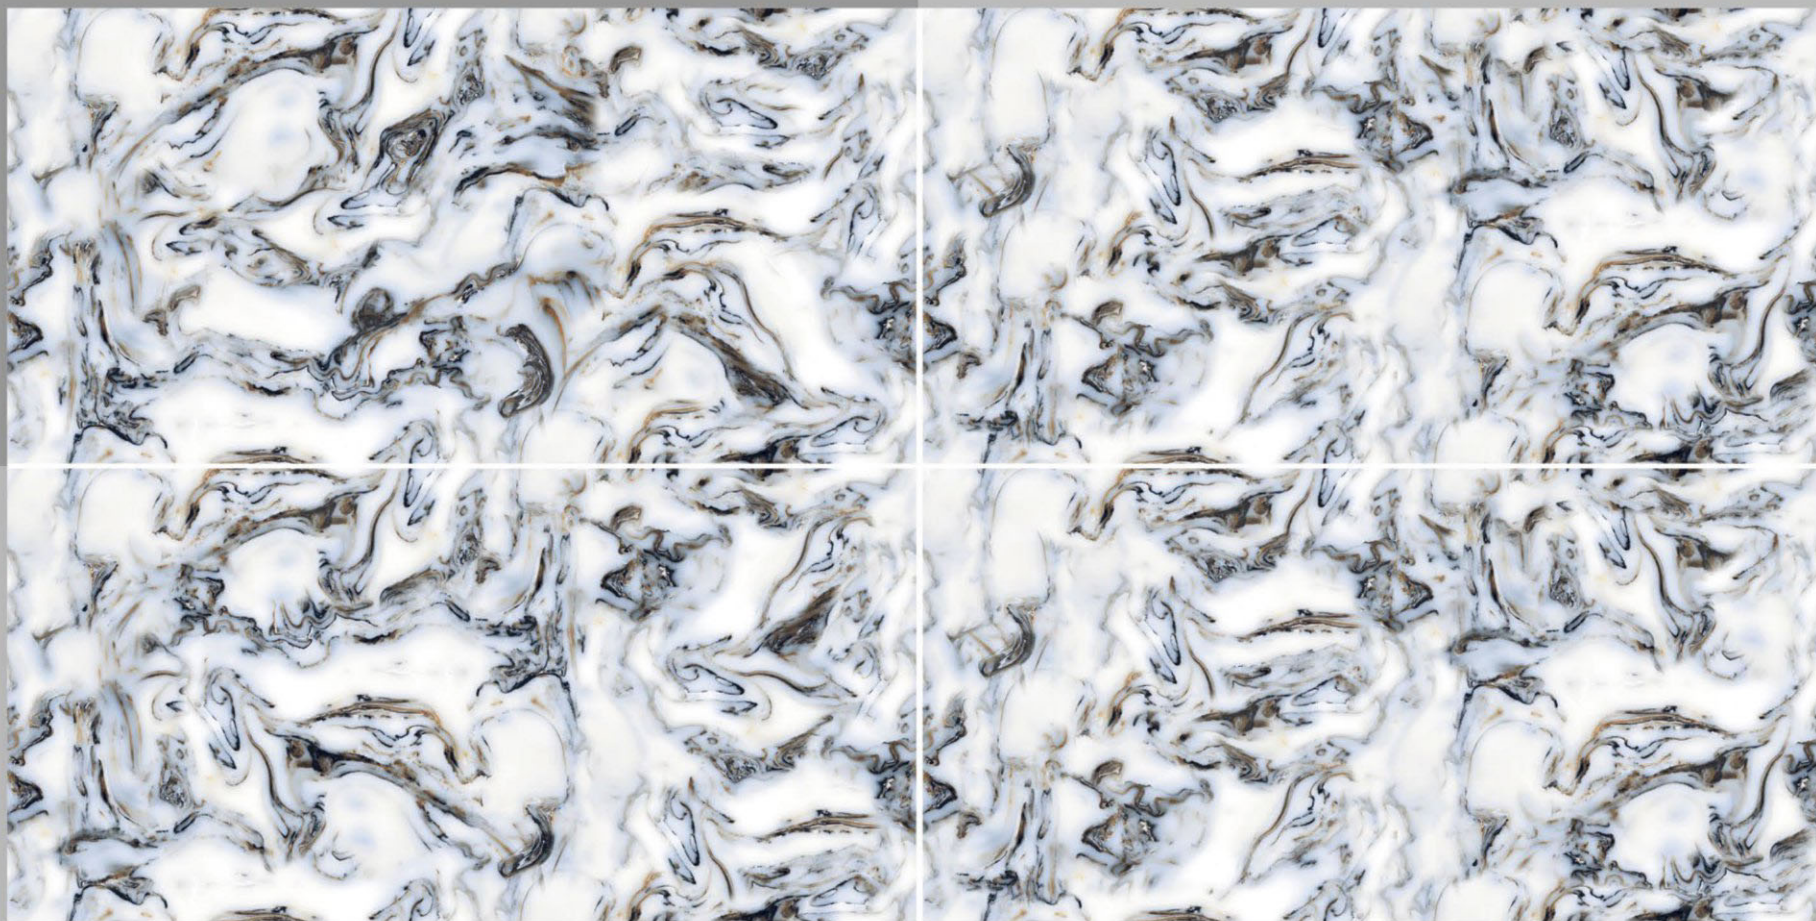

MG_ZARCI BLUE