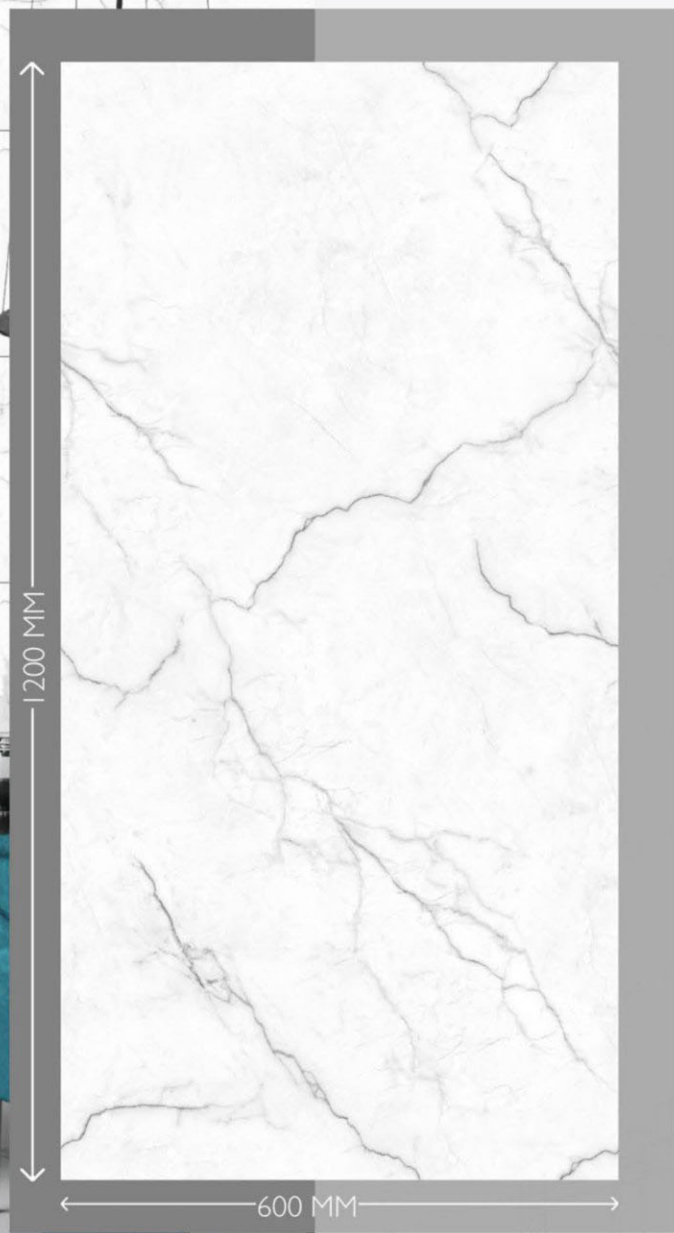

MG FRIDO GREY