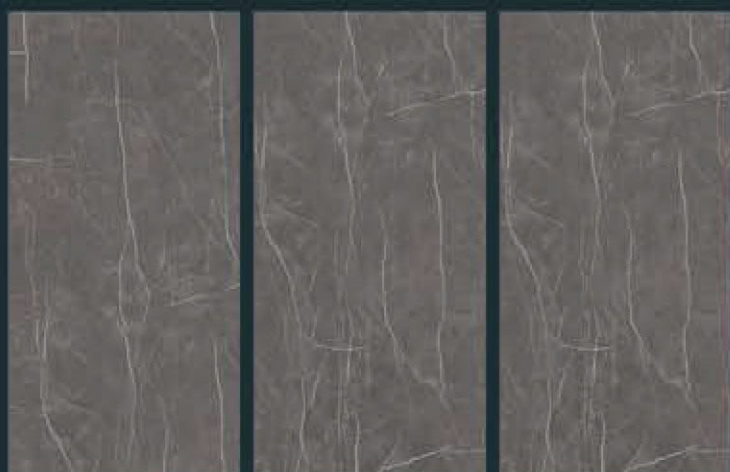

CR GREGO DK

Size :
600 X 1200 MM

Finish :
Carving

Random :
3