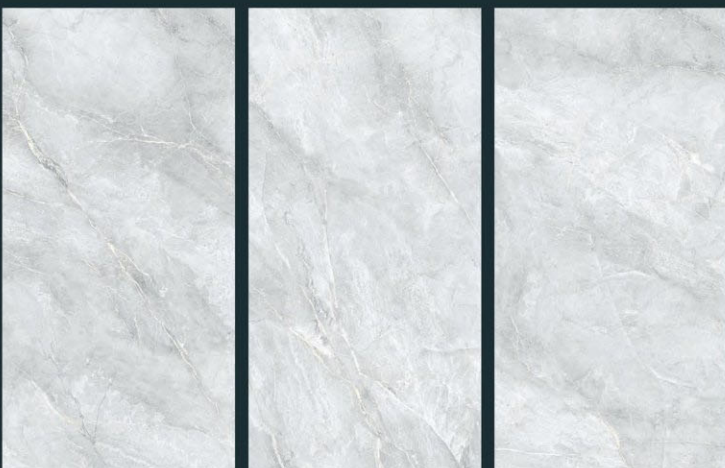

CR PICASO WHITE

Size :
600 X 1200 MM

Finish :
Carving

Random :
4