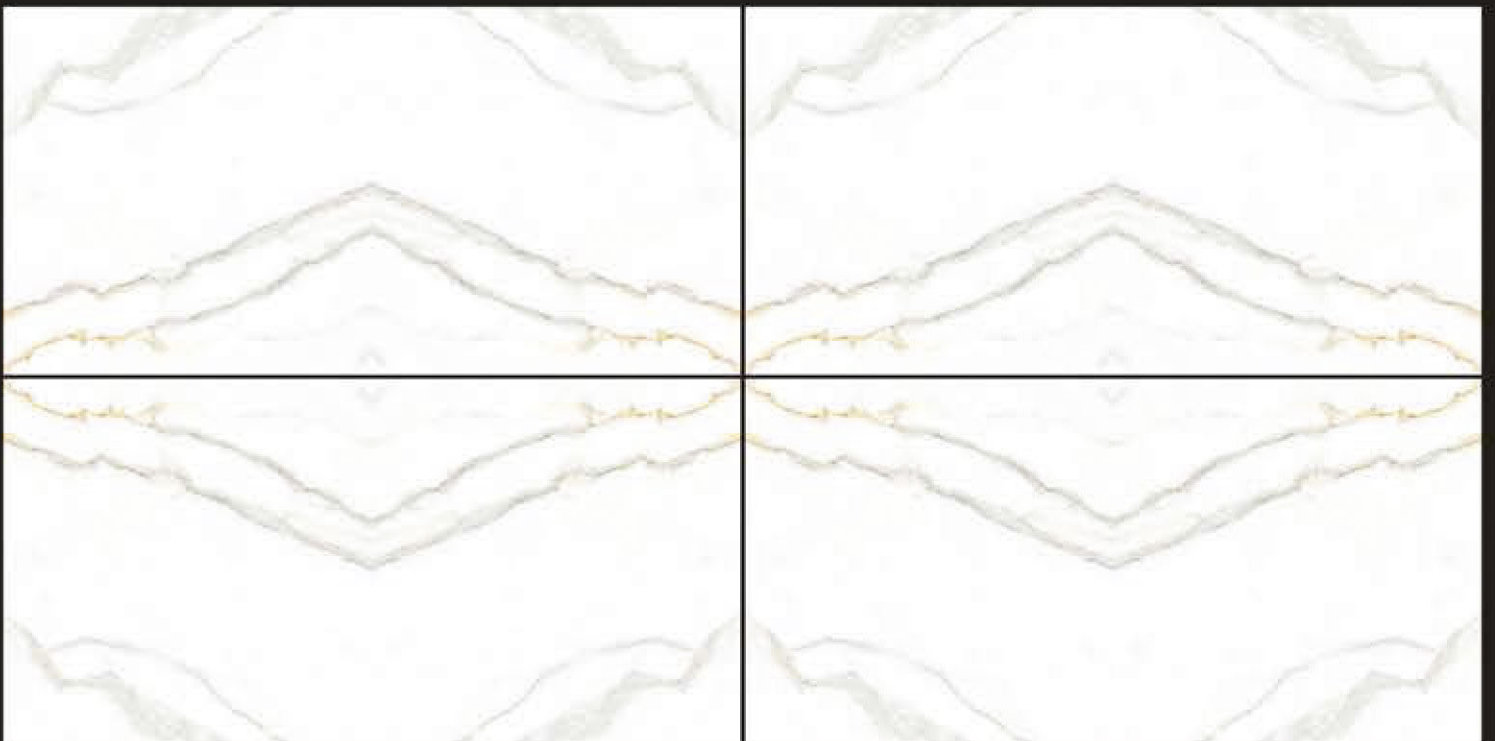

Size :
600 x 1200

Finish :
GLOSSY

BM ADDISON WHITE