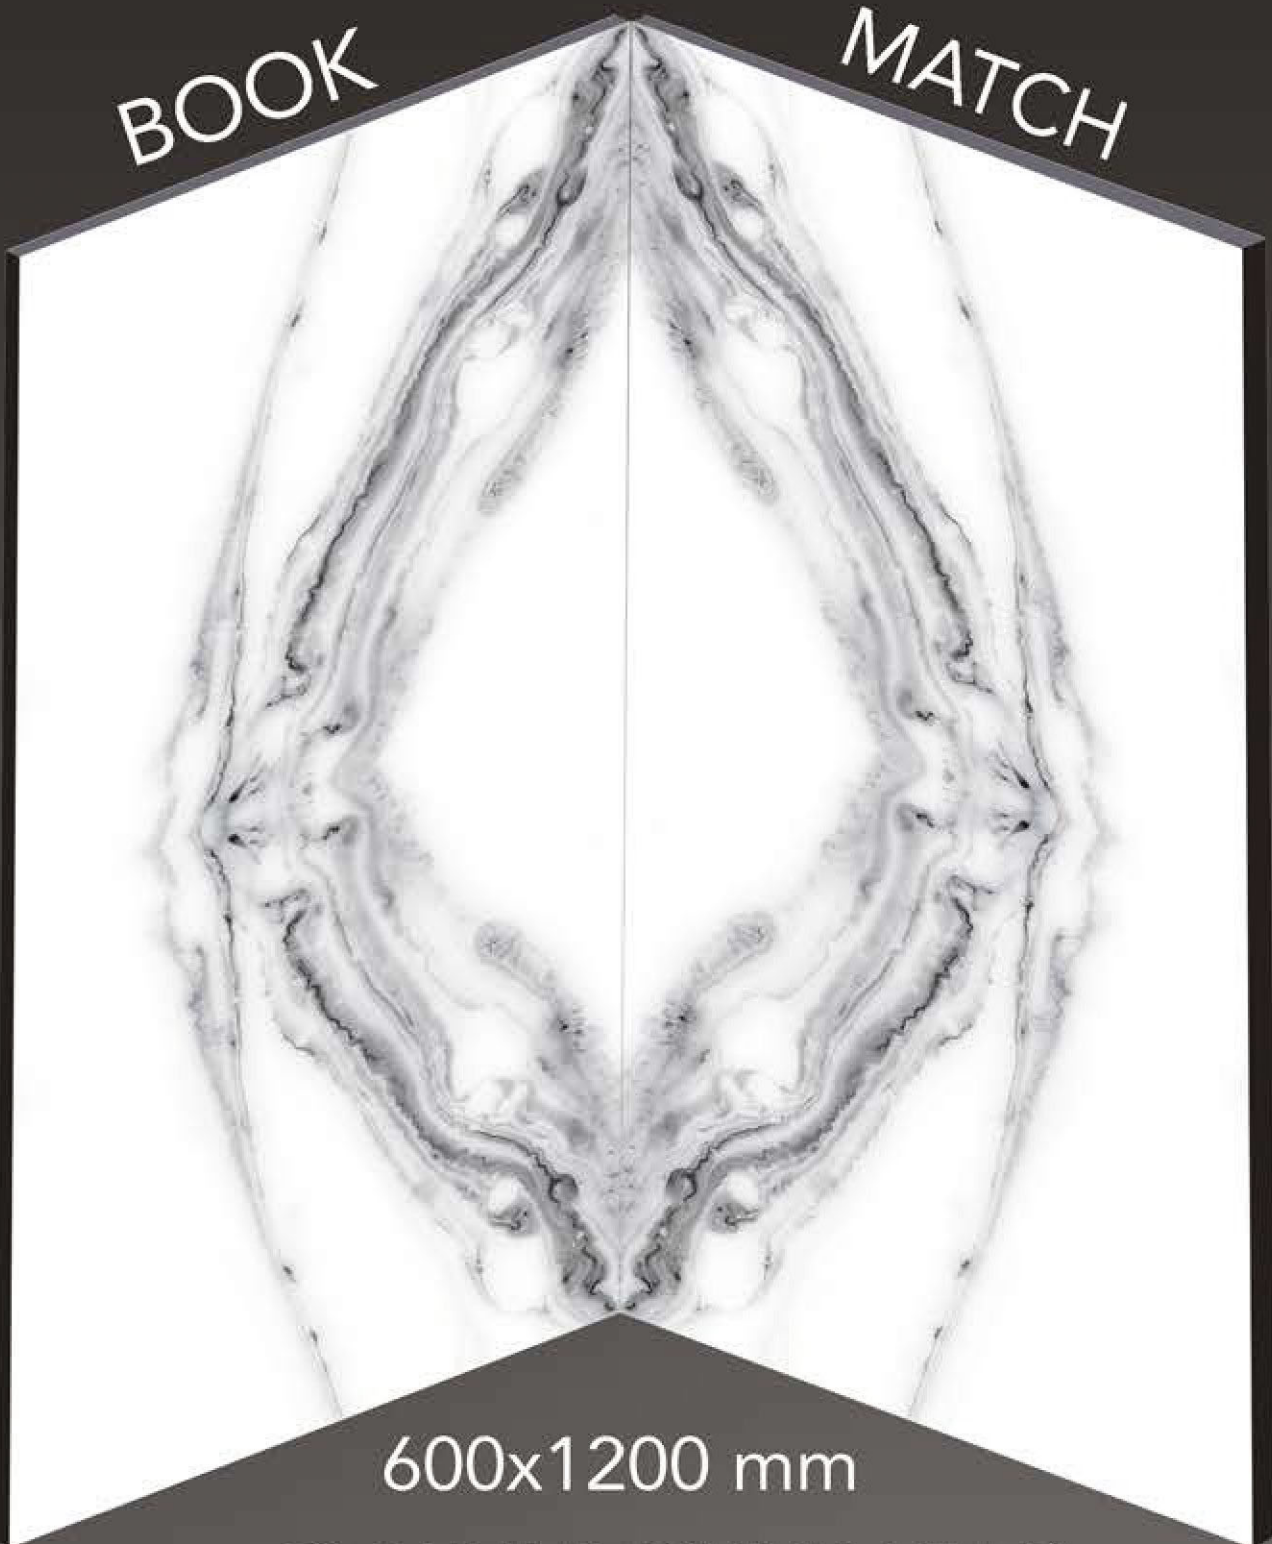

NYARA
CERAMICA

BOOK MATCH
SERIES

BOOK

MATCH

600x1200 mm

GLAZE VITRIFIED TILES

Size :
600 x 1200

Finish :
GLOSSY