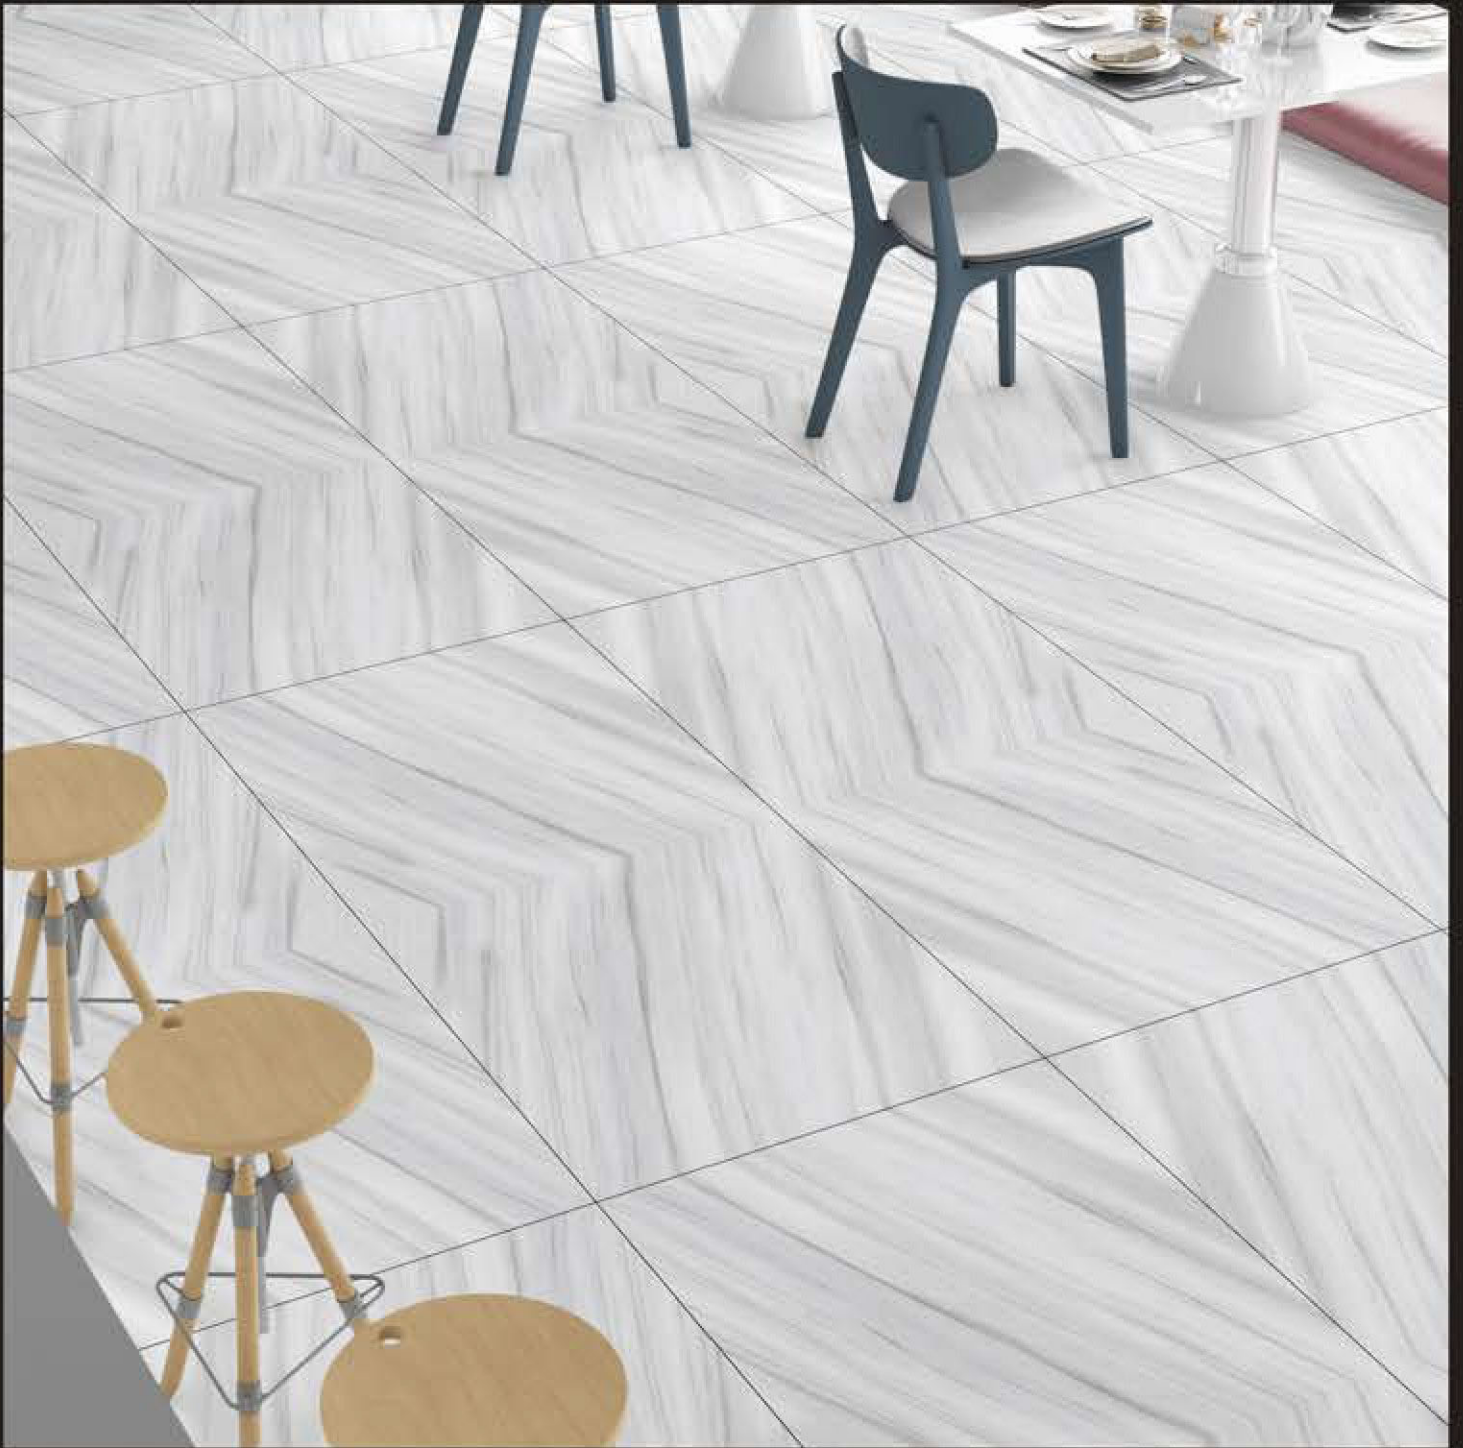

Size :
600 x 1200

Finish :
GLOSSY

BM GRAYSON LINE