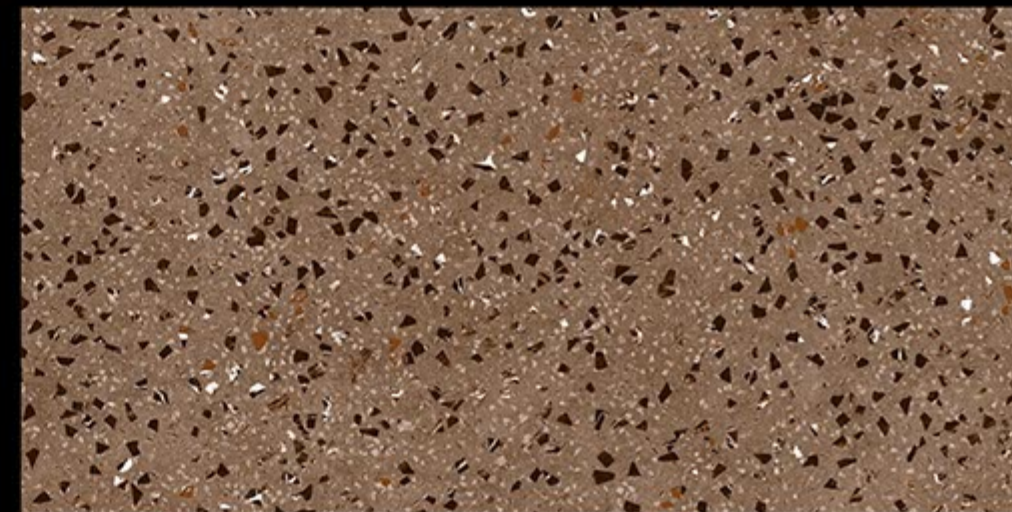

MATT

COLLECTION

600 X 1200 mm

GLAZED VITRIFIED TILES

TURKY BROWN

RANDOM FACES - 1

LIGHT WEIGHT

FACADES

RESIN-FREE

ZERO MAINTENANCE

PRE-POLISHED

INSTALLATION FRIENDLY

COMPACT BODY / HIGH MOR

ZERO POROSITY ENSURING ANTI-FUNGAL LIFE