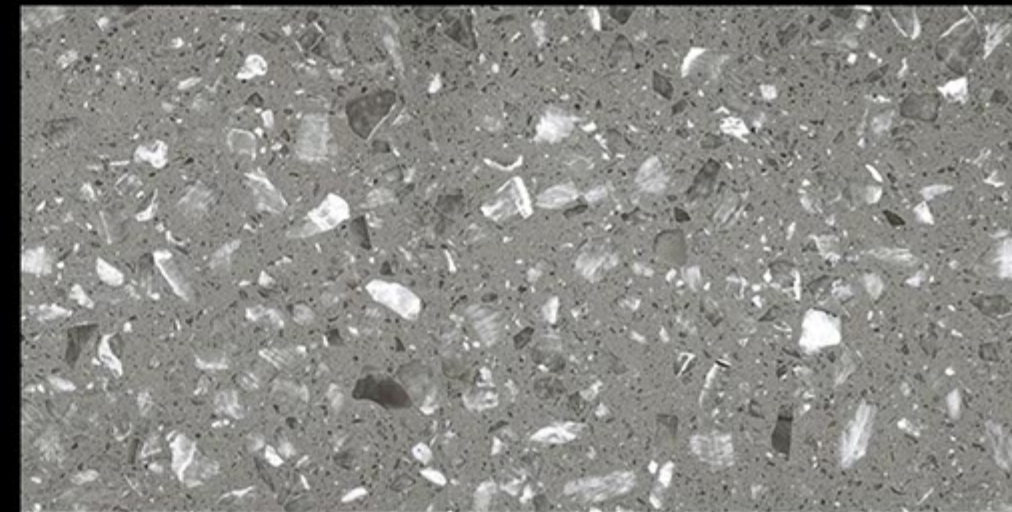

MATT

COLLECTION

600 X 1200 mm
GLAZED VITRIFIED TILES

CRAFT TERRAZO

RANDOM FACES - 4

- LIGHT WEIGHT
- FACADES
- RESIN-FREE
- ZERO MAINTENANCE
- PRE-POLISHED
- INSTALLATION FRIENDLY
- COMPACT BODY / HIGH MOR
- ZERO POROSITY ENSURING ANTI-FUNGAL LIFE