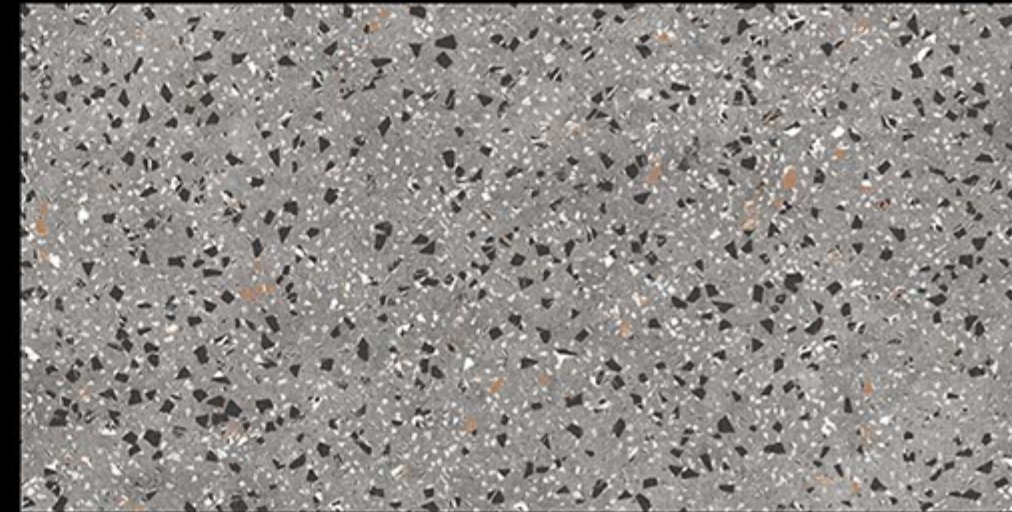

MATT

COLLECTION

600 X 1200 mm

GLAZED VITRIFIED TILES

TURKY_GRISS

RANDOM FACES - 1

LIGHT WEIGHT

FACADES

RESIN-FREE

ZERO MAINTENANCE

PRE-POLISHED

INSTALLATION FRIENDLY

COMPACT BODY / HIGH MOR

ZERO POROSITY ENSURING ANTI-FUNGAL LIFE