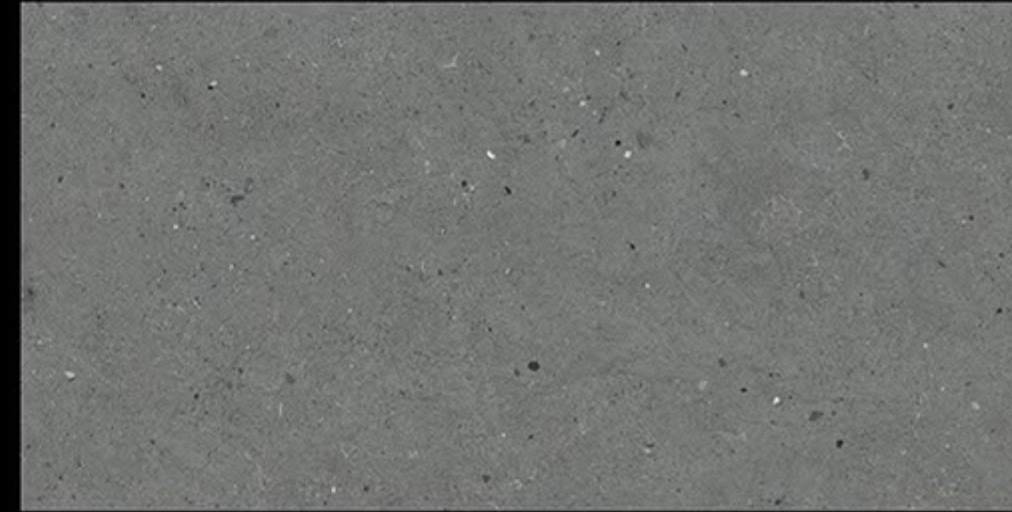

MATT

COLLECTION

600 X 1200 mm
GLAZED VITRIFIED TILES

SPIRIT NERO

RANDOM FACES - 4

LIGHT WEIGHT

FACADES

RESIN-FREE

ZERO MAINTENANCE

PRE-POLISHED

INSTALLATION FRIENDLY

COMPACT BODY / HIGH MOR

ZERO POROSITY ENSURING ANTI-FUNGAL LIFE