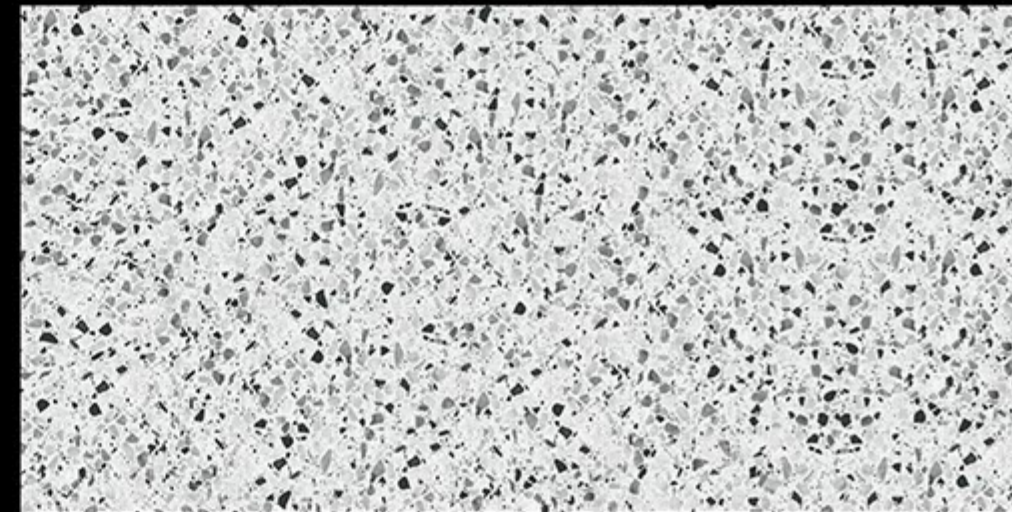

MATT

COLLECTION

600 X 1200 mm

GLAZED VITRIFIED TILES

SPLATTER TERRAZO

RANDOM FACES - 4

- LIGHT WEIGHT
- FACADES
- RESIN-FREE
- ZERO MAINTENANCE
- PRE-POLISHED
- INSTALLATION FRIENDLY
- COMPACT BODY / HIGH MOR
- ZERO POROSITY ENSURING ANTI-FUNGAL LIFE