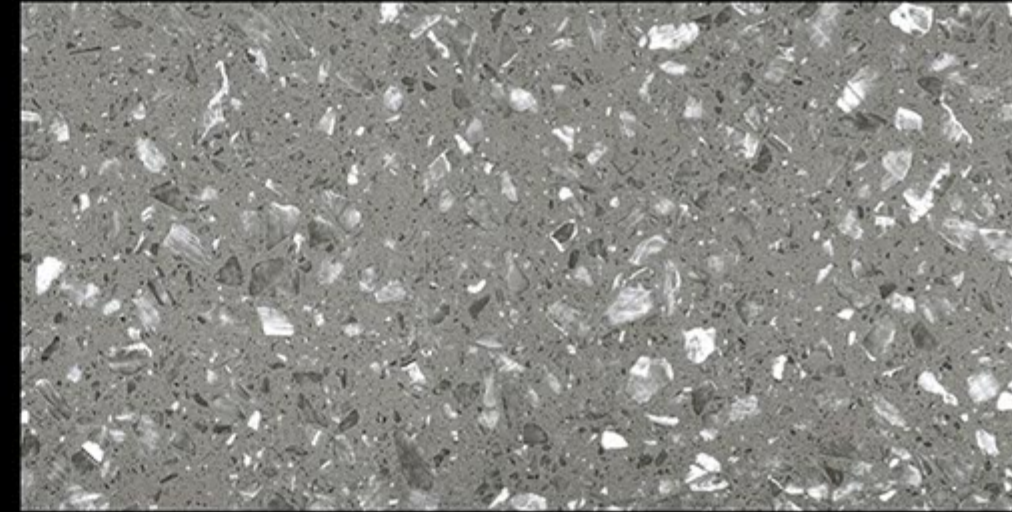

MATT

COLLECTION

600 X 1200 mm
GLAZED VITRIFIED TILES

CRAFT TERRAZO

RANDOM FACES - 4

- LIGHT WEIGHT
- FACADES
- RESIN-FREE
- ZERO MAINTENANCE
- PRE-POLISHED
- INSTALLATION FRIENDLY
- COMPACT BODY / HIGH MOR
- ZERO POROSITY ENSURING ANTI-FUNGAL LIFE