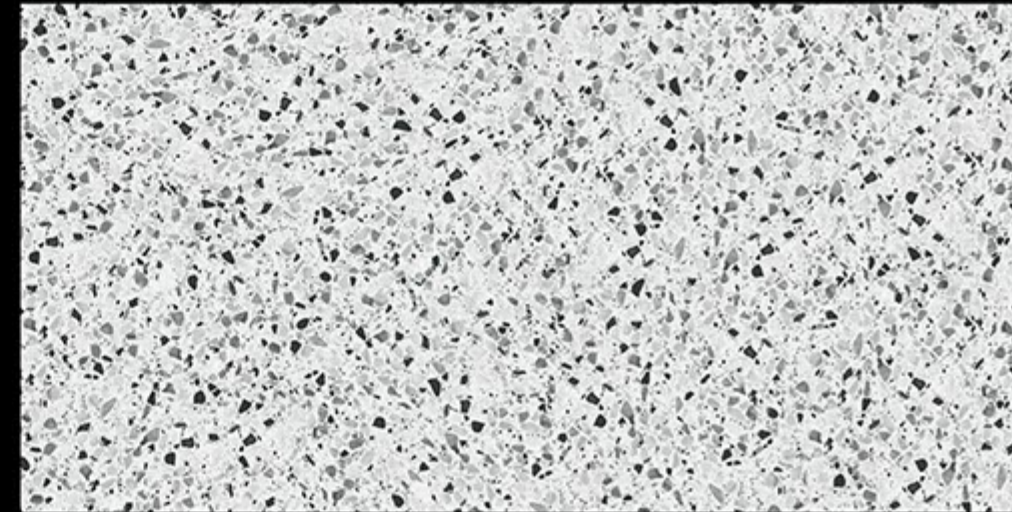

MATT

COLLECTION

600 X 1200 mm

GLAZED VITRIFIED TILES

SPLATTER TERRAZO

RANDOM FACES - 4

- LIGHT WEIGHT
- FACADES
- RESIN-FREE
- ZERO MAINTENANCE
- PRE-POLISHED
- INSTALLATION FRIENDLY
- COMPACT BODY / HIGH MOR
- ZERO POROSITY ENSURING ANTI-FUNGAL LIFE