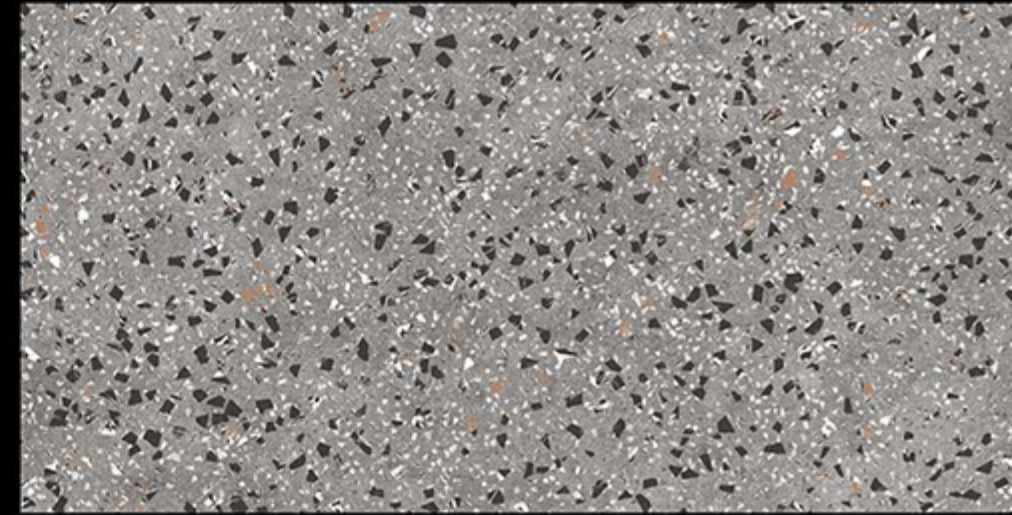

MATT

COLLECTION

600 X 1200 mm

GLAZED VITRIFIED TILES

TURKY_GRISS

RANDOM FACES - 1

LIGHT WEIGHT

FACADES

RESIN-FREE

ZERO MAINTENANCE

PRE-POLISHED

INSTALLATION FRIENDLY

COMPACT BODY / HIGH MOR

ZERO POROSITY ENSURING ANTI-FUNGAL LIFE