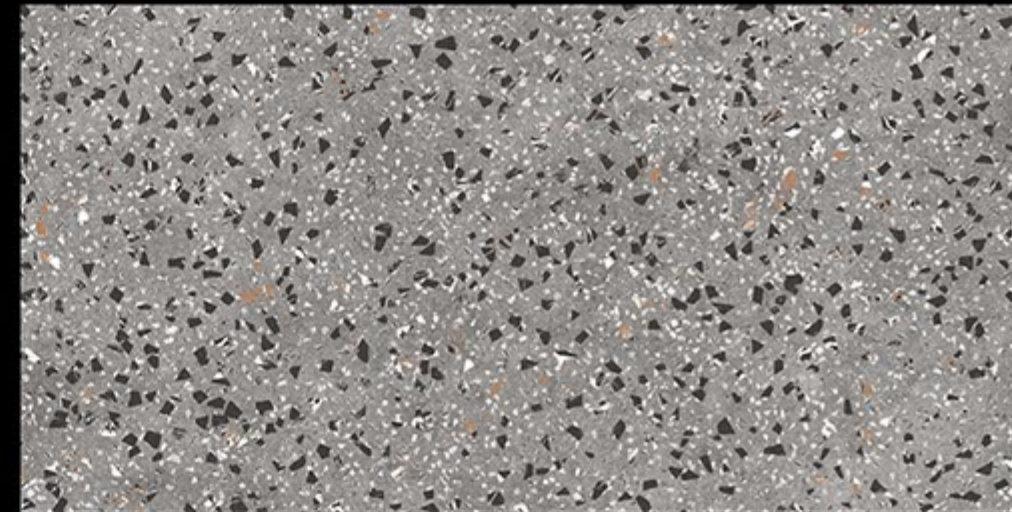

MATT

COLLECTION

600 X 1200 mm

GLAZED VITRIFIED TILES

TURKY_GRISS

RANDOM FACES - 1

LIGHT WEIGHT

FACADES

RESIN-FREE

ZERO MAINTENANCE

PRE-POLISHED

INSTALLATION FRIENDLY

COMPACT BODY / HIGH MOR

ZERO POROSITY ENSURING ANTI-FUNGAL LIFE