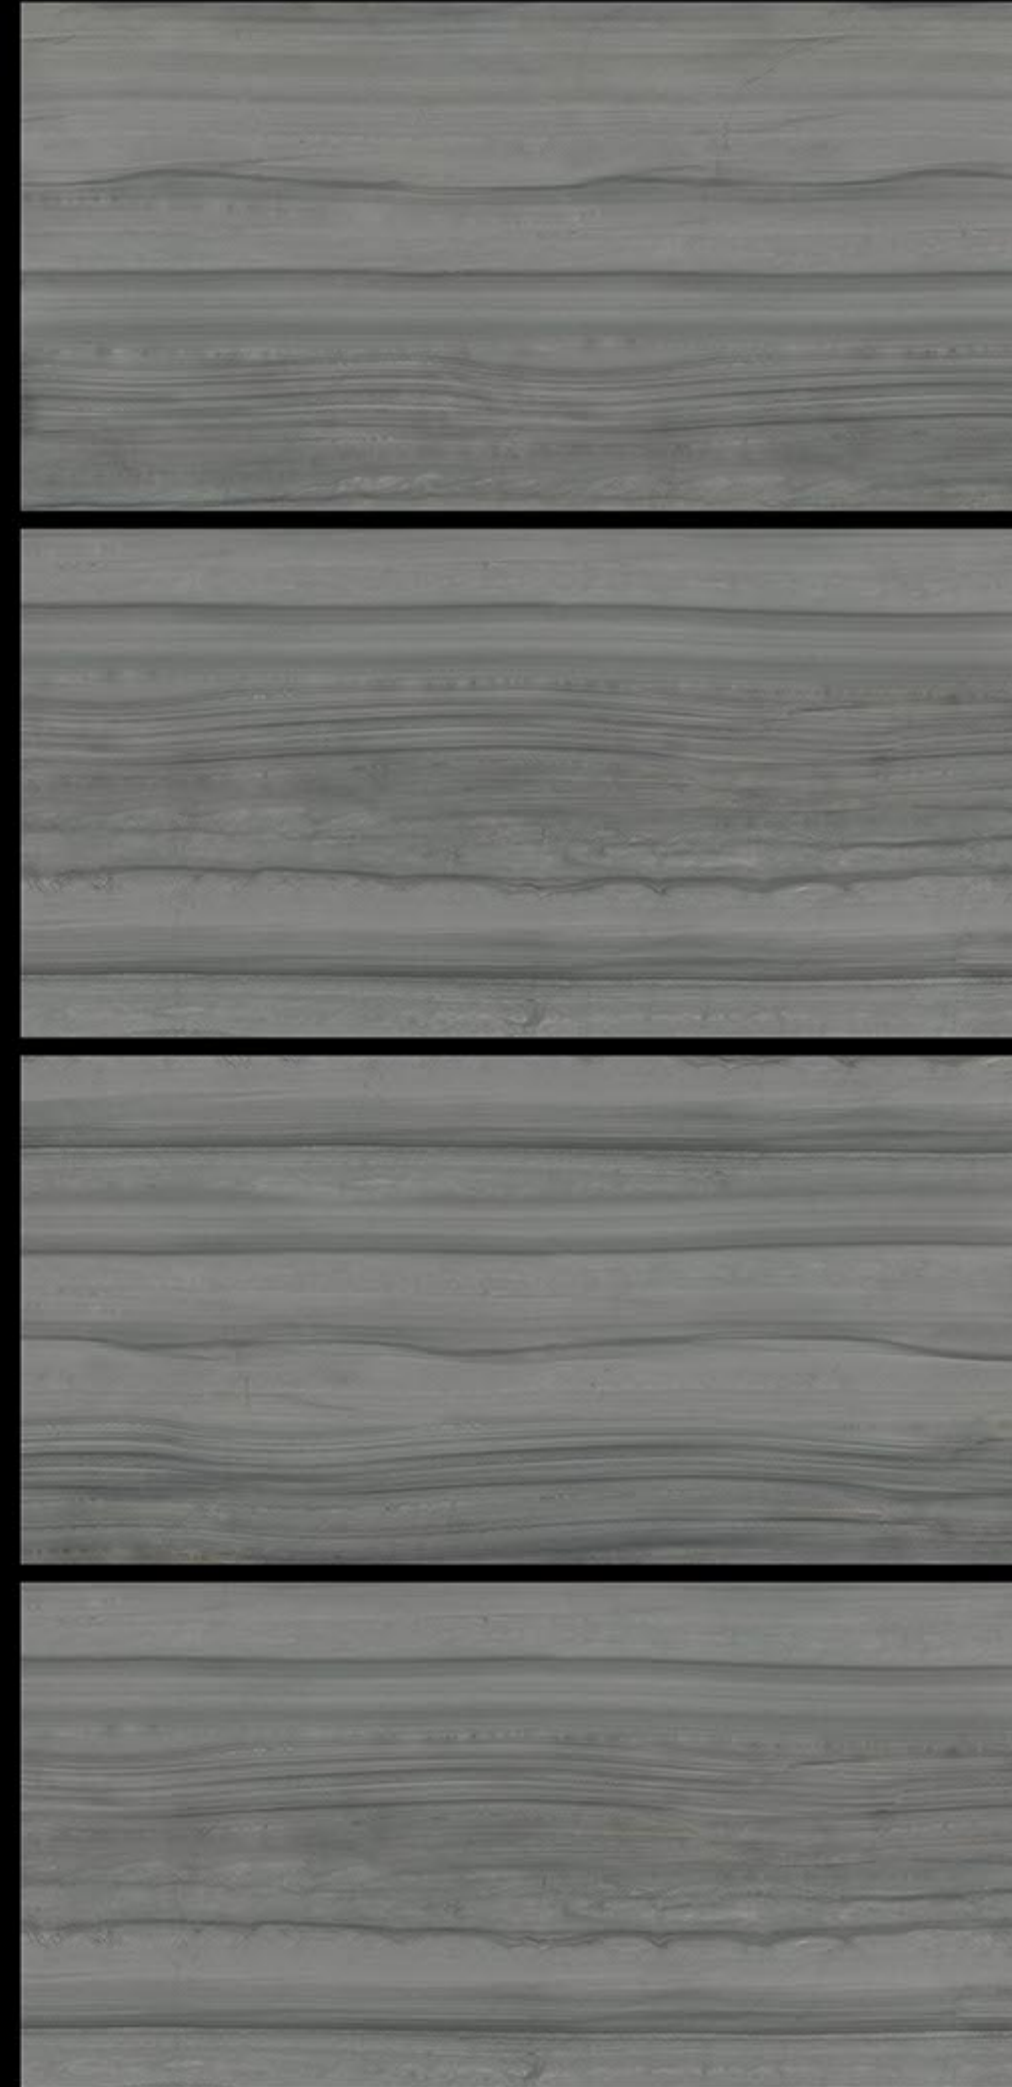

MATT

COLLECTION

600 X 1200 mm
GLAZED VITRIFIED TILES

MONO WAVE GREY

RANDOM FACES - 3

- LIGHT WEIGHT
- FACADES
- RESIN-FREE
- ZERO MAINTENANCE
- PRE-POLISHED
- INSTALLATION FRIENDLY
- COMPACT BODY / HIGH MOR
- ZERO POROSITY ENSURING ANTI-FUNGAL LIFE