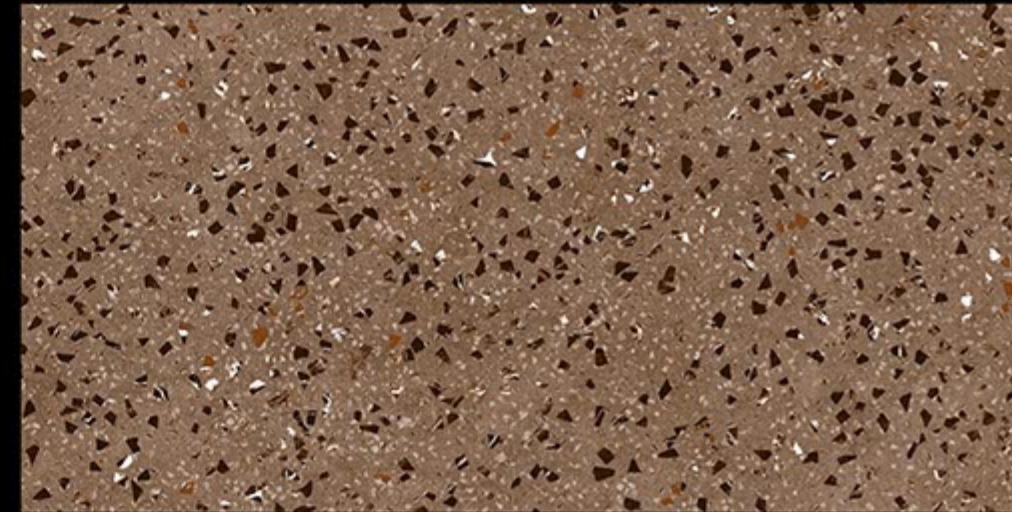

MATT

COLLECTION

600 X 1200 mm

GLAZED VITRIFIED TILES

TURKY BROWN

RANDOM FACES - 1

LIGHT WEIGHT

FACADES

RESIN-FREE

ZERO MAINTENANCE

PRE-POLISHED

INSTALLATION FRIENDLY

COMPACT BODY / HIGH MOR

ZERO POROSITY ENSURING ANTI-FUNGAL LIFE