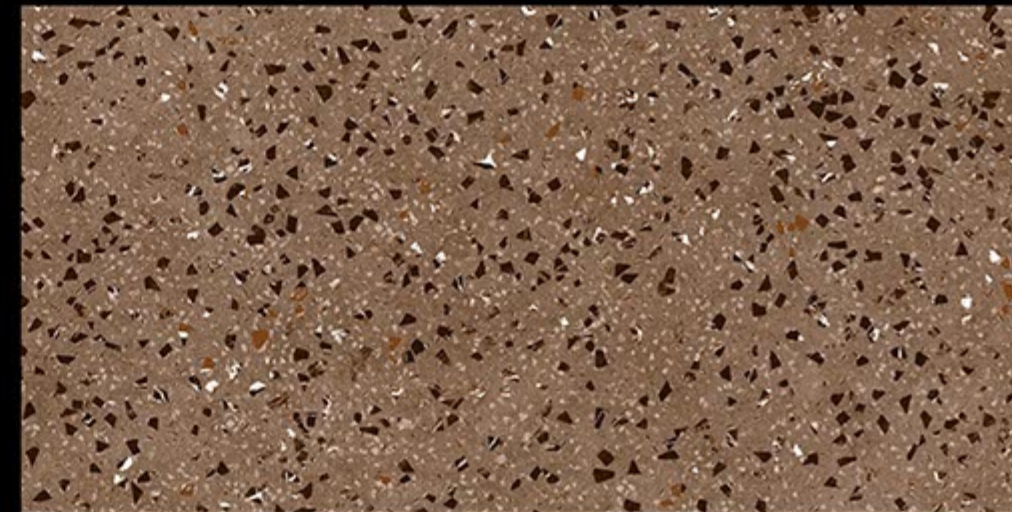

MATT

COLLECTION

600 X 1200 mm

GLAZED VITRIFIED TILES

TURKY BROWN

RANDOM FACES - 1

LIGHT WEIGHT

FACADES

RESIN-FREE

ZERO MAINTENANCE

PRE-POLISHED

INSTALLATION FRIENDLY

COMPACT BODY / HIGH MOR

ZERO POROSITY ENSURING ANTI-FUNGAL LIFE