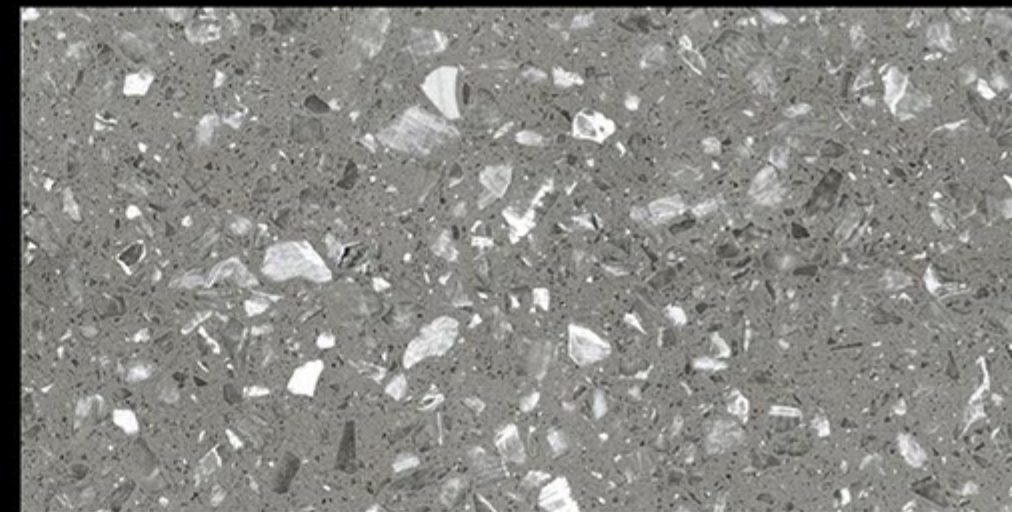

MATT

COLLECTION

600 X 1200 mm
GLAZED VITRIFIED TILES

CRAFT TERRAZO

RANDOM FACES - 4

- LIGHT WEIGHT
- FACADES
- RESIN-FREE
- ZERO MAINTENANCE
- PRE-POLISHED
- INSTALLATION FRIENDLY
- COMPACT BODY / HIGH MOR
- ZERO POROSITY ENSURING ANTI-FUNGAL LIFE