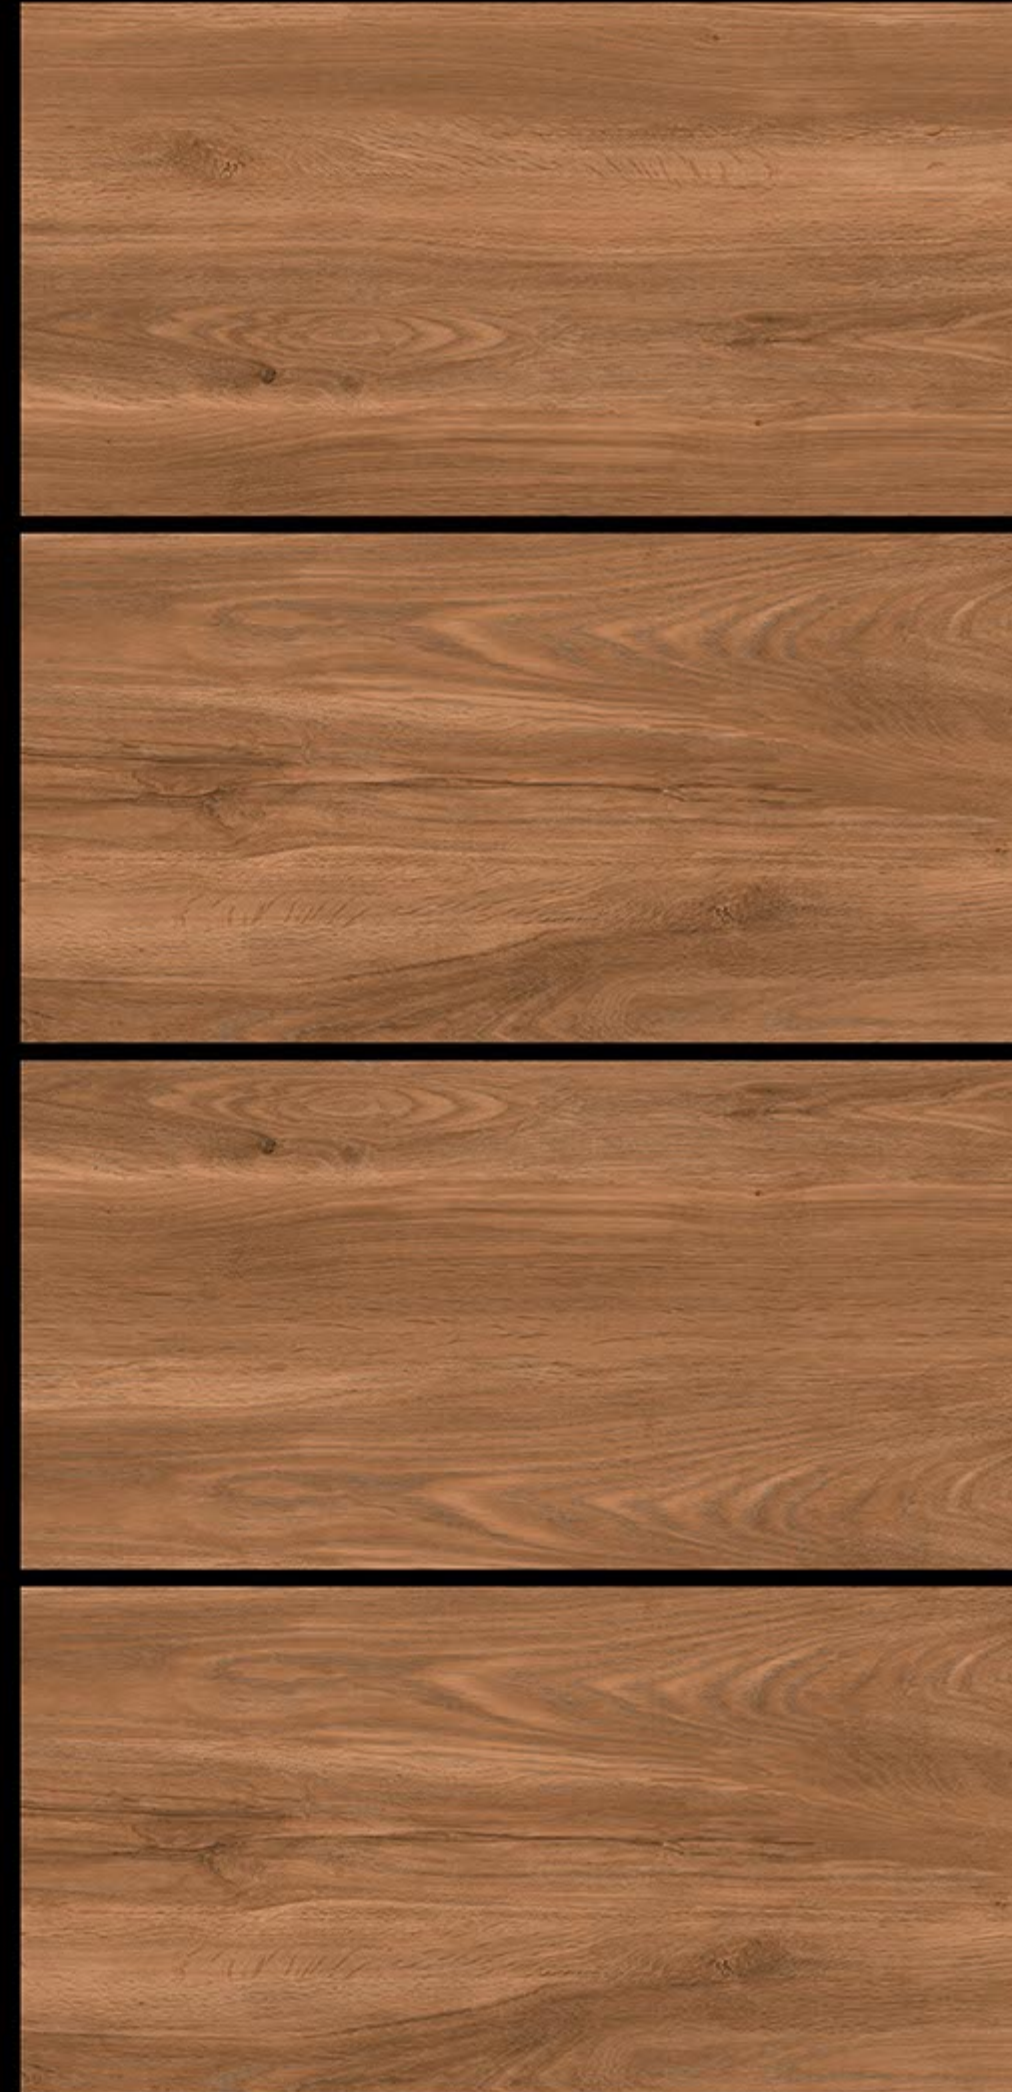

MATT

COLLECTION

600 X 1200 mm

GLAZED VITRIFIED TILES

IRISH WOOD WENGE

RANDOM FACES - 3

LIGHT WEIGHT

FACADES

RESIN-FREE

ZERO MAINTENANCE

PRE-POLISHED

INSTALLATION FRIENDLY

COMPACT BODY / HIGH MOR

ZERO POROSITY ENSURING ANTI-FUNGAL LIFE