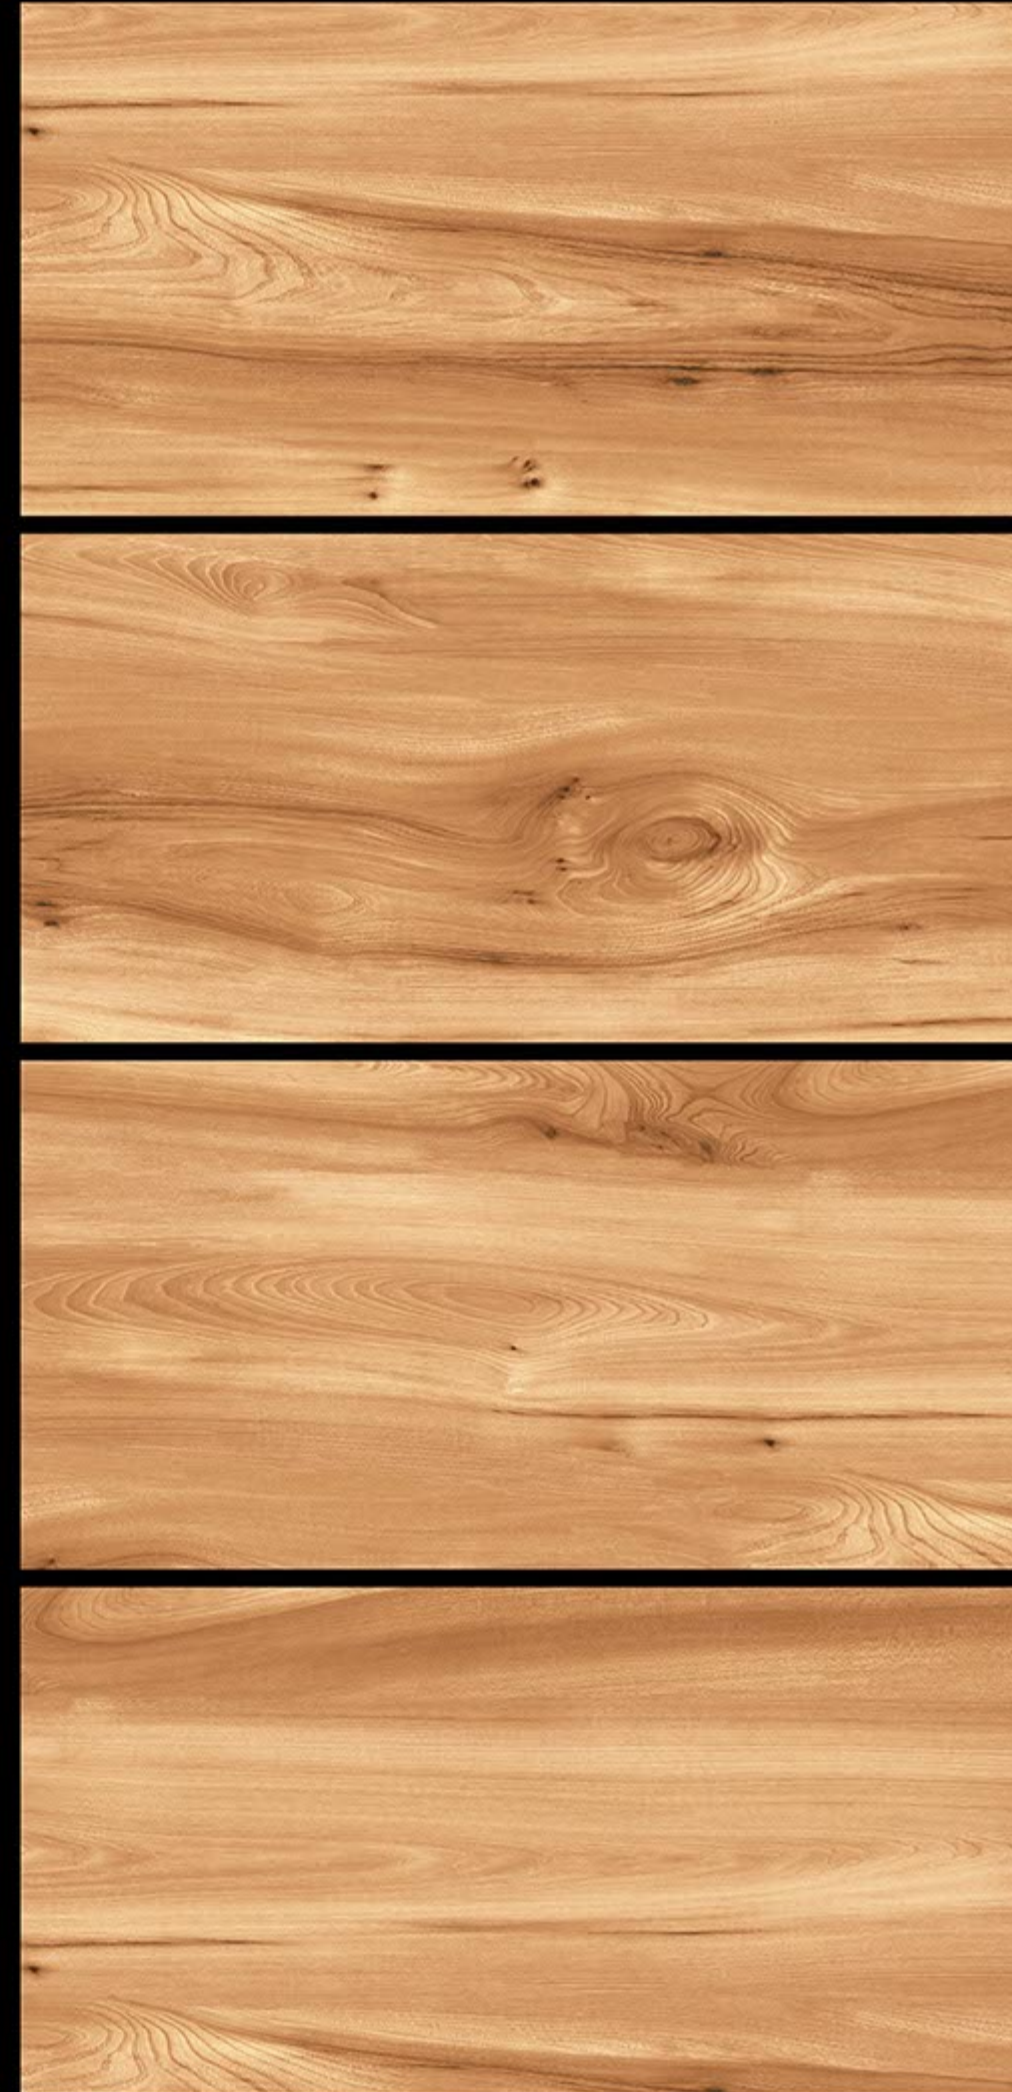

MATT

COLLECTION

600 X 1200 mm

GLAZED VITRIFIED TILES

TRAVERA BROWN

RANDOM FACES - 4

LIGHT WEIGHT

FACADES

RESIN-FREE

ZERO MAINTENANCE

PRE-POLISHED

INSTALLATION FRIENDLY

COMPACT BODY / HIGH MOR

ZERO POROSITY ENSURING ANTI-FUNGAL LIFE