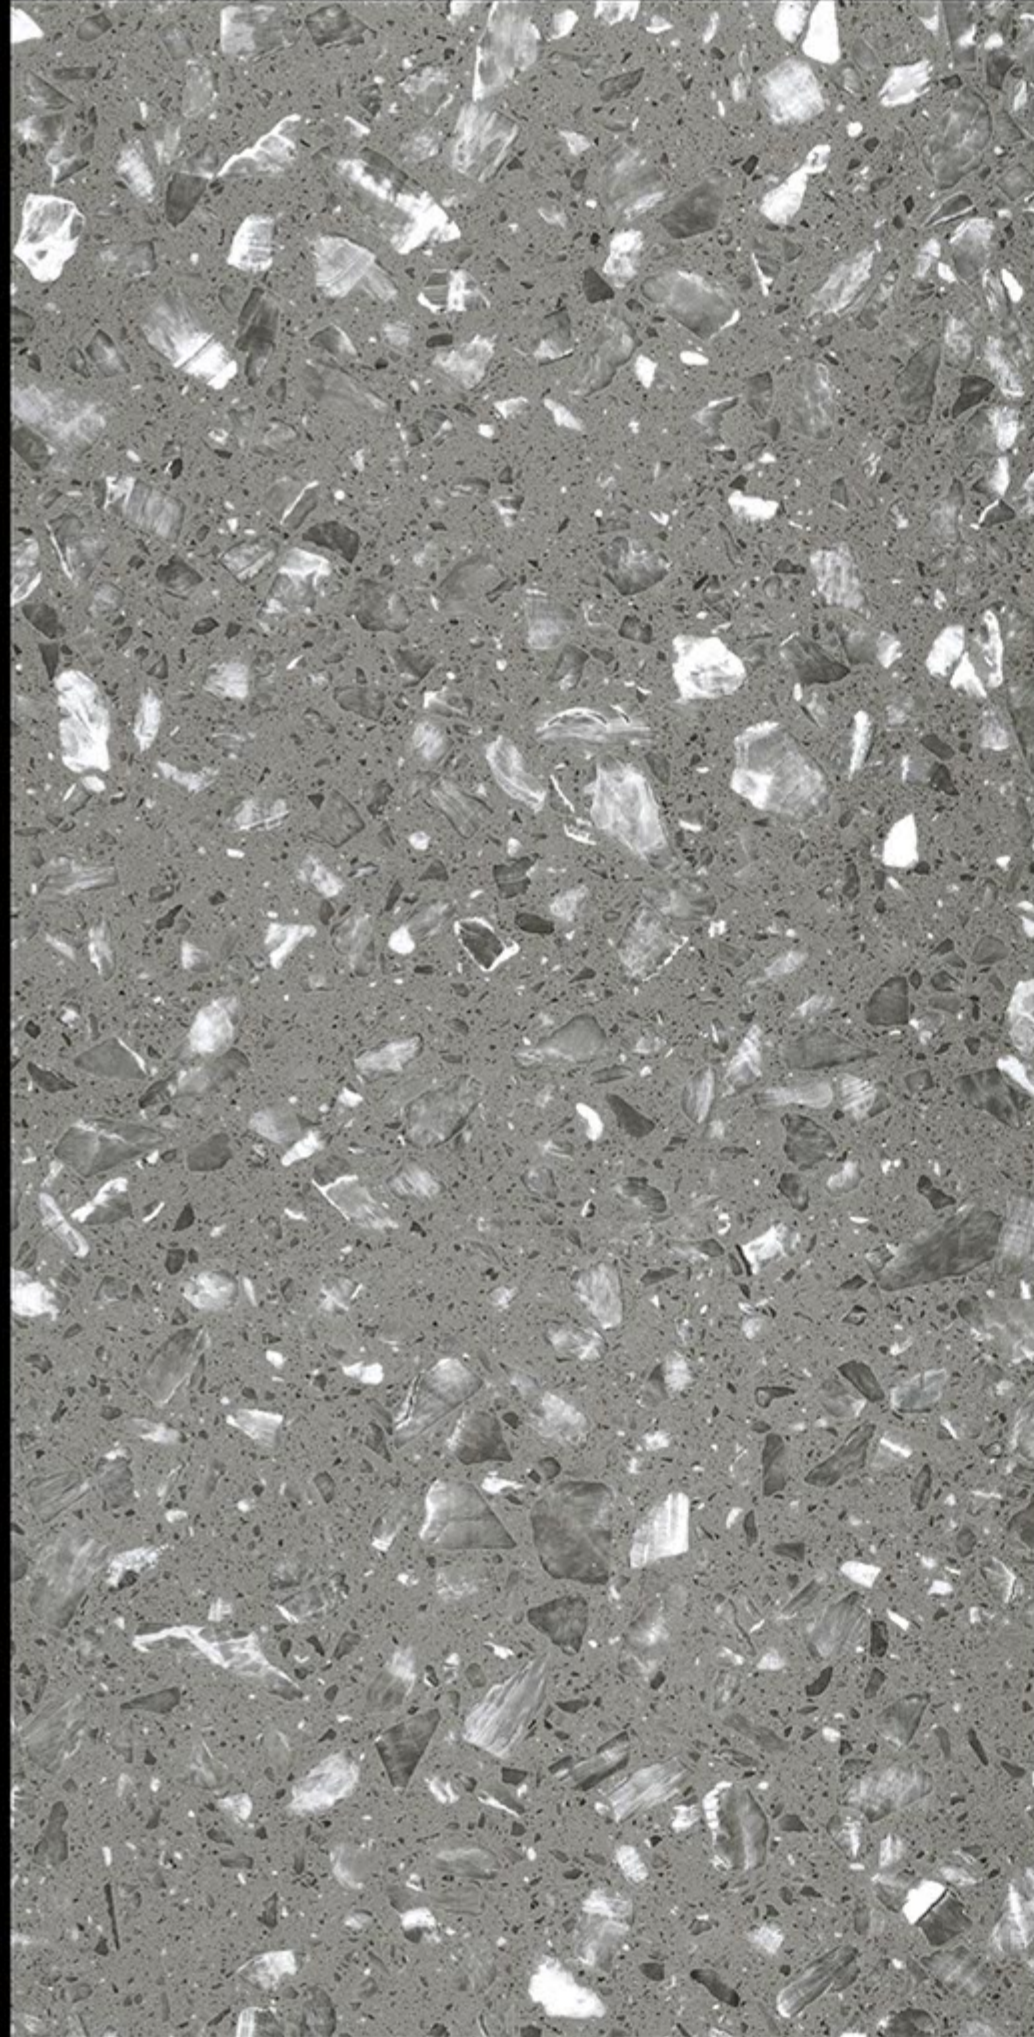

MATT

COLLECTION

600 X 1200 mm
GLAZED VITRIFIED TILES

CRAFT TERRAZO

RANDOM FACES - 4

- LIGHT WEIGHT
- FACADES
- RESIN-FREE
- ZERO MAINTENANCE
- PRE-POLISHED
- INSTALLATION FRIENDLY
- COMPACT BODY / HIGH MOR
- ZERO POROSITY ENSURING ANTI-FUNGAL LIFE