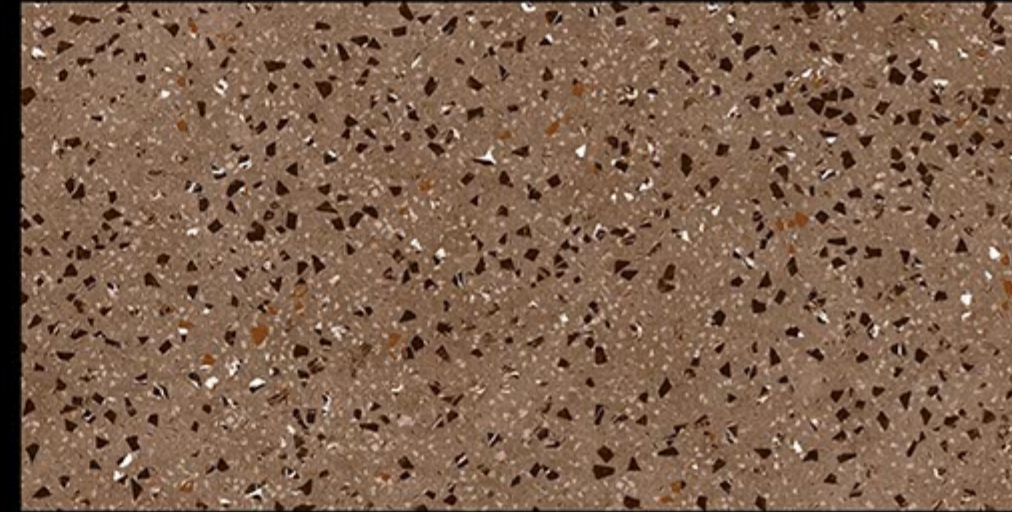

MATT

COLLECTION

600 X 1200 mm

GLAZED VITRIFIED TILES

TURKY BROWN

RANDOM FACES - 1

LIGHT WEIGHT

FACADES

RESIN-FREE

ZERO MAINTENANCE

PRE-POLISHED

INSTALLATION FRIENDLY

COMPACT BODY / HIGH MOR

ZERO POROSITY ENSURING ANTI-FUNGAL LIFE