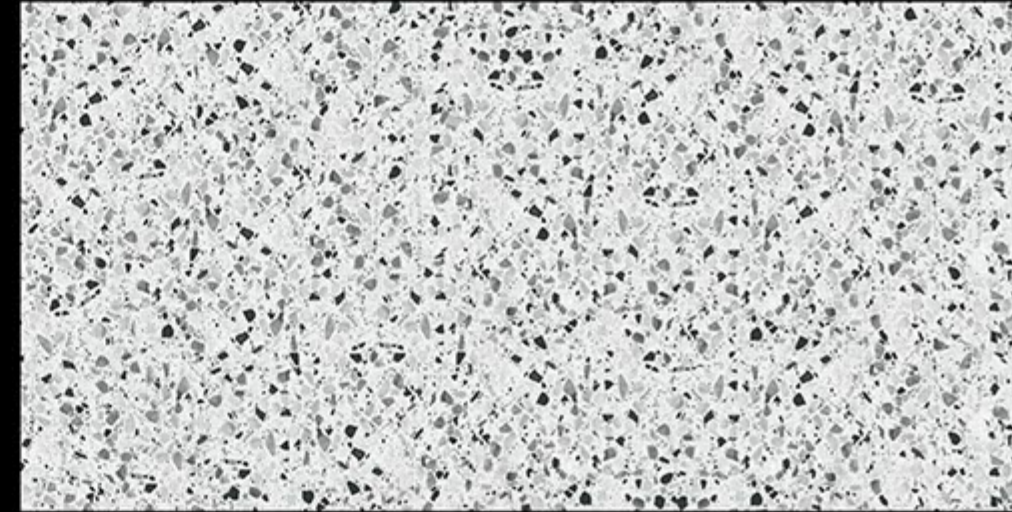

MATT

COLLECTION

600 X 1200 mm

GLAZED VITRIFIED TILES

SPLATTER TERRAZO

RANDOM FACES - 4

- LIGHT WEIGHT
- FACADES
- RESIN-FREE
- ZERO MAINTENANCE
- PRE-POLISHED
- INSTALLATION FRIENDLY
- COMPACT BODY / HIGH MOR
- ZERO POROSITY ENSURING ANTI-FUNGAL LIFE