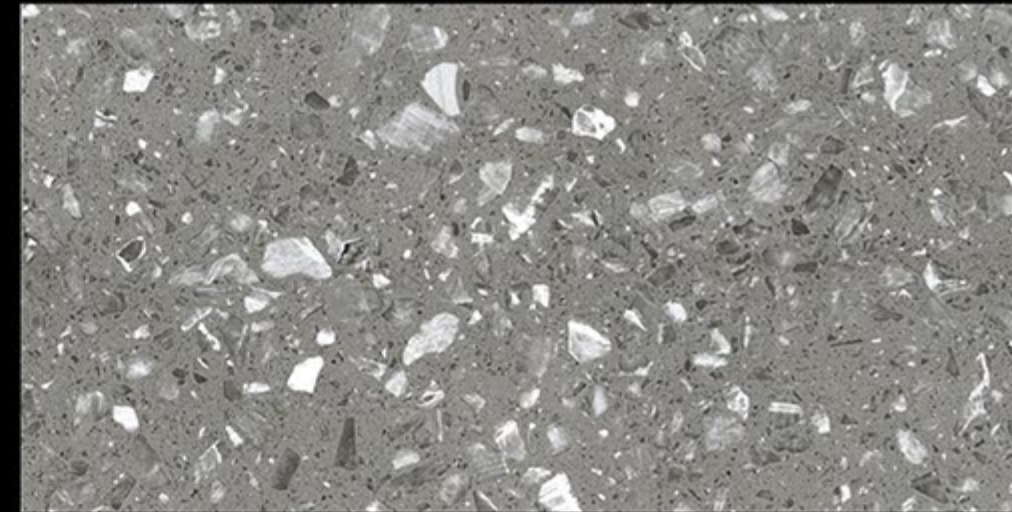

MATT

COLLECTION

600 X 1200 mm
GLAZED VITRIFIED TILES

CRAFT TERRAZO

RANDOM FACES - 4

- LIGHT WEIGHT
- FACADES
- RESIN-FREE
- ZERO MAINTENANCE
- PRE-POLISHED
- INSTALLATION FRIENDLY
- COMPACT BODY / HIGH MOR
- ZERO POROSITY ENSURING ANTI-FUNGAL LIFE