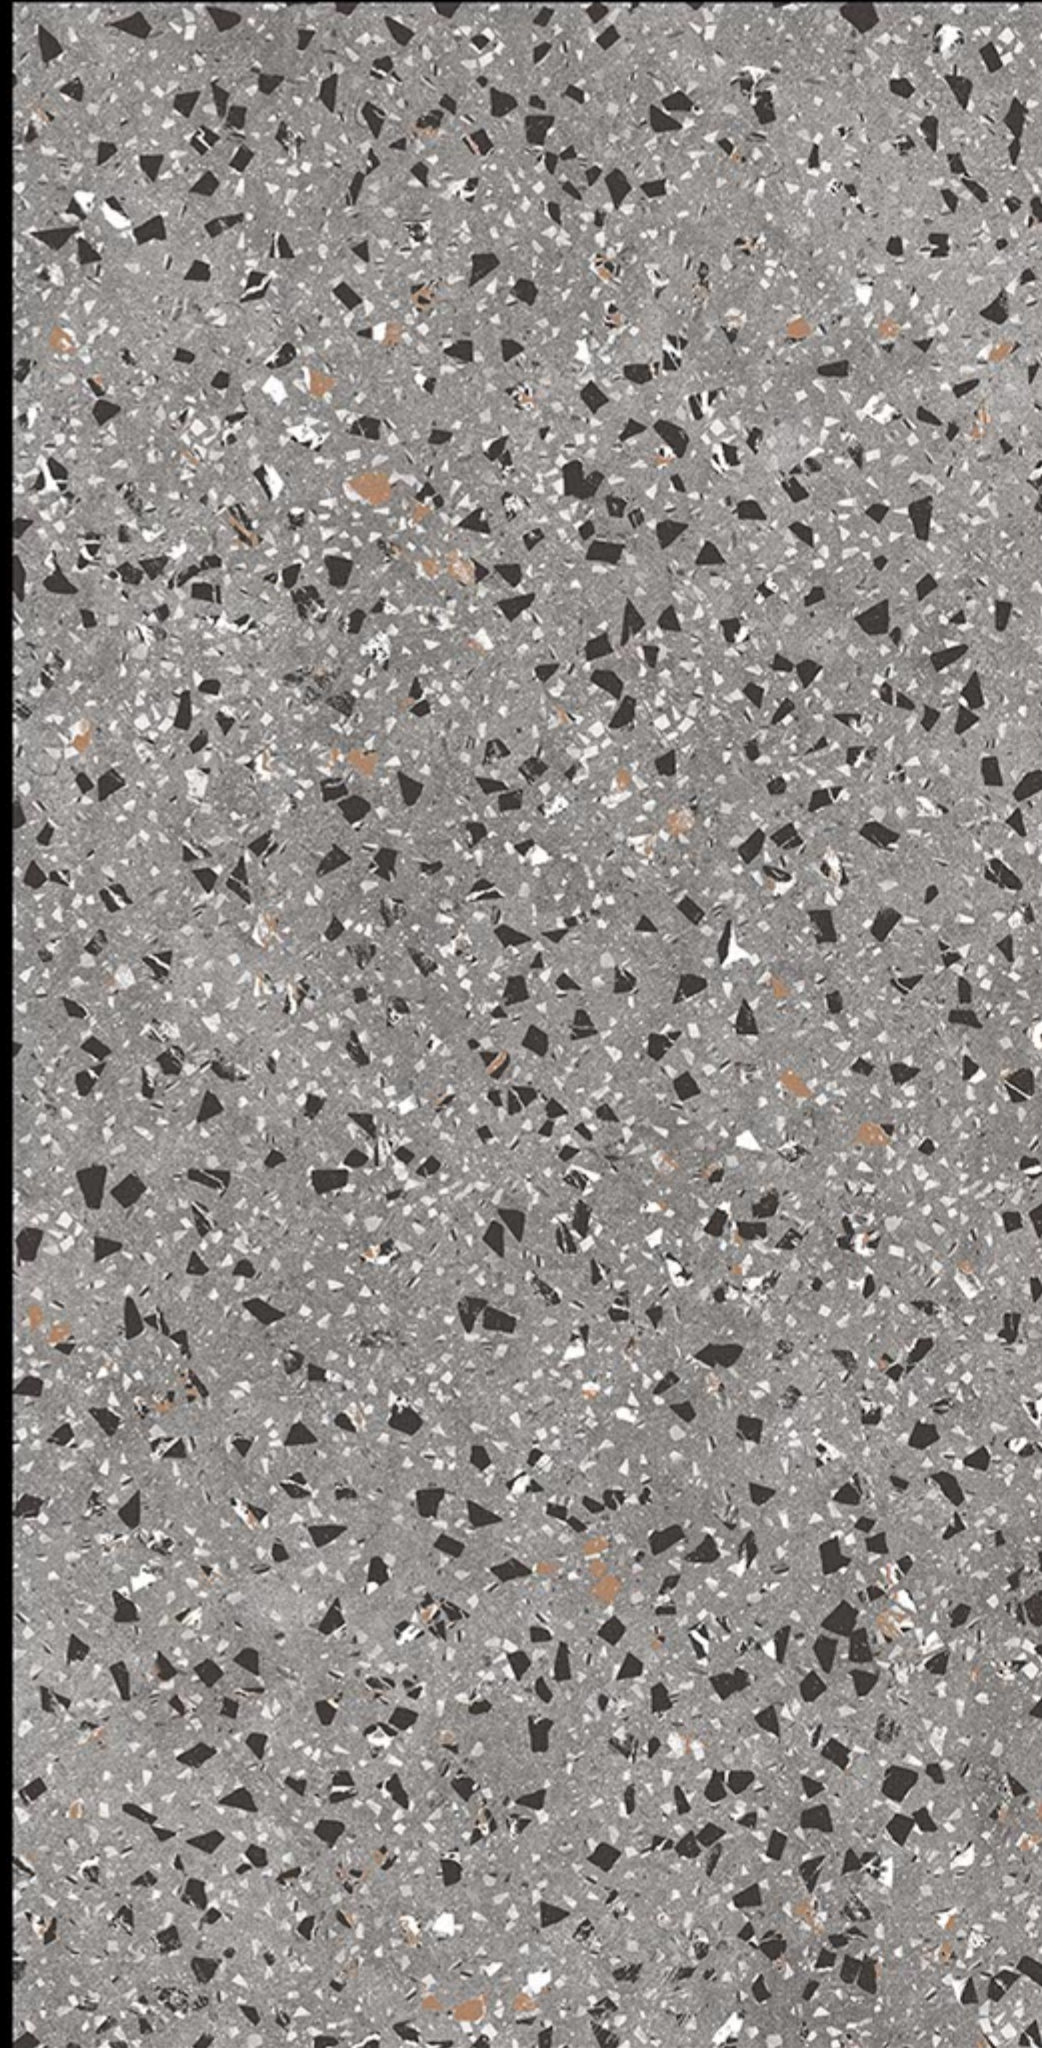

MATT

COLLECTION

600 X 1200 mm

GLAZED VITRIFIED TILES

TURKY_GRISS

RANDOM FACES - 1

LIGHT WEIGHT

FACADES

RESIN-FREE

ZERO MAINTENANCE

PRE-POLISHED

INSTALLATION FRIENDLY

COMPACT BODY / HIGH MOR

ZERO POROSITY ENSURING ANTI-FUNGAL LIFE