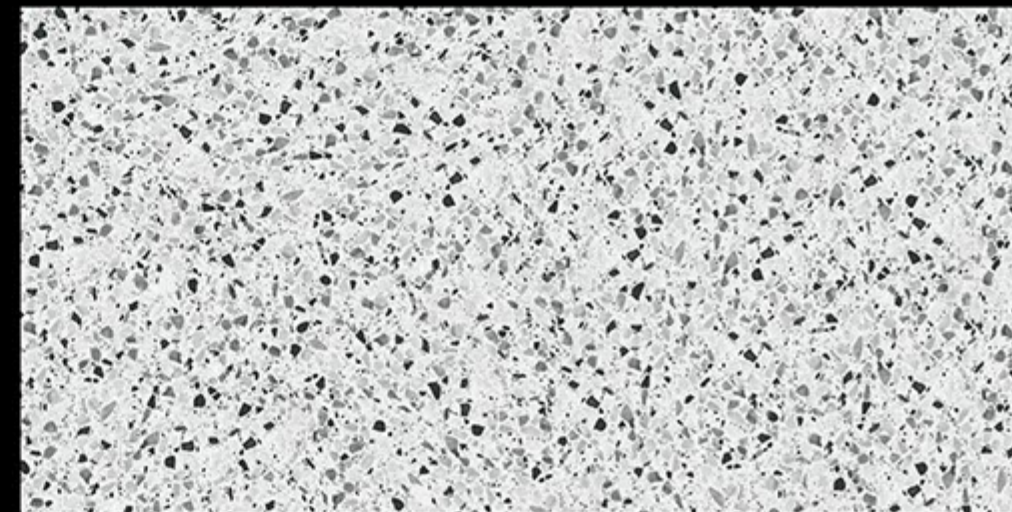

MATT

COLLECTION

600 X 1200 mm

GLAZED VITRIFIED TILES

SPLATTER TERRAZO

RANDOM FACES - 4

- LIGHT WEIGHT
- FACADES
- RESIN-FREE
- ZERO MAINTENANCE
- PRE-POLISHED
- INSTALLATION FRIENDLY
- COMPACT BODY / HIGH MOR
- ZERO POROSITY ENSURING ANTI-FUNGAL LIFE