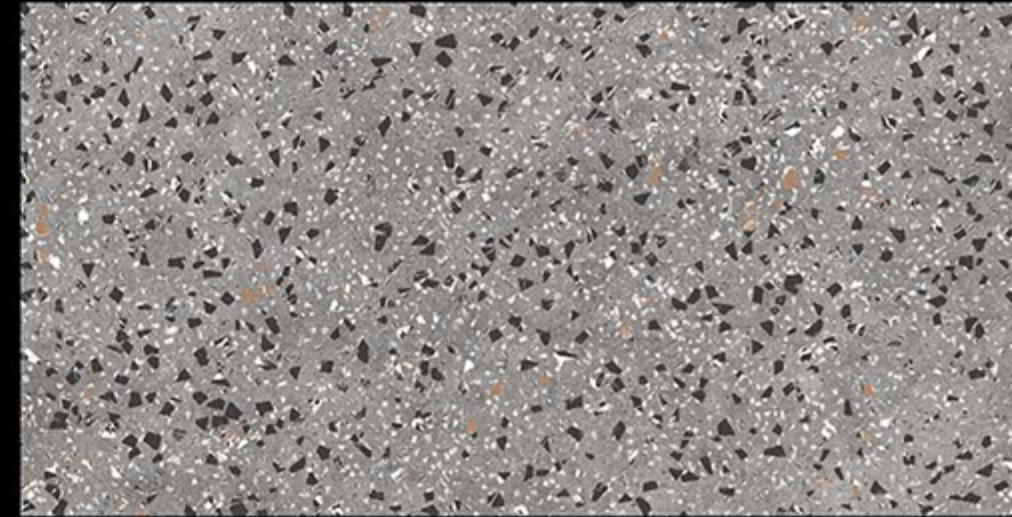

MATT

COLLECTION

600 X 1200 mm

GLAZED VITRIFIED TILES

TURKY_GRISS

RANDOM FACES - 1

LIGHT WEIGHT

FACADES

RESIN-FREE

ZERO MAINTENANCE

PRE-POLISHED

INSTALLATION FRIENDLY

COMPACT BODY / HIGH MOR

ZERO POROSITY ENSURING ANTI-FUNGAL LIFE