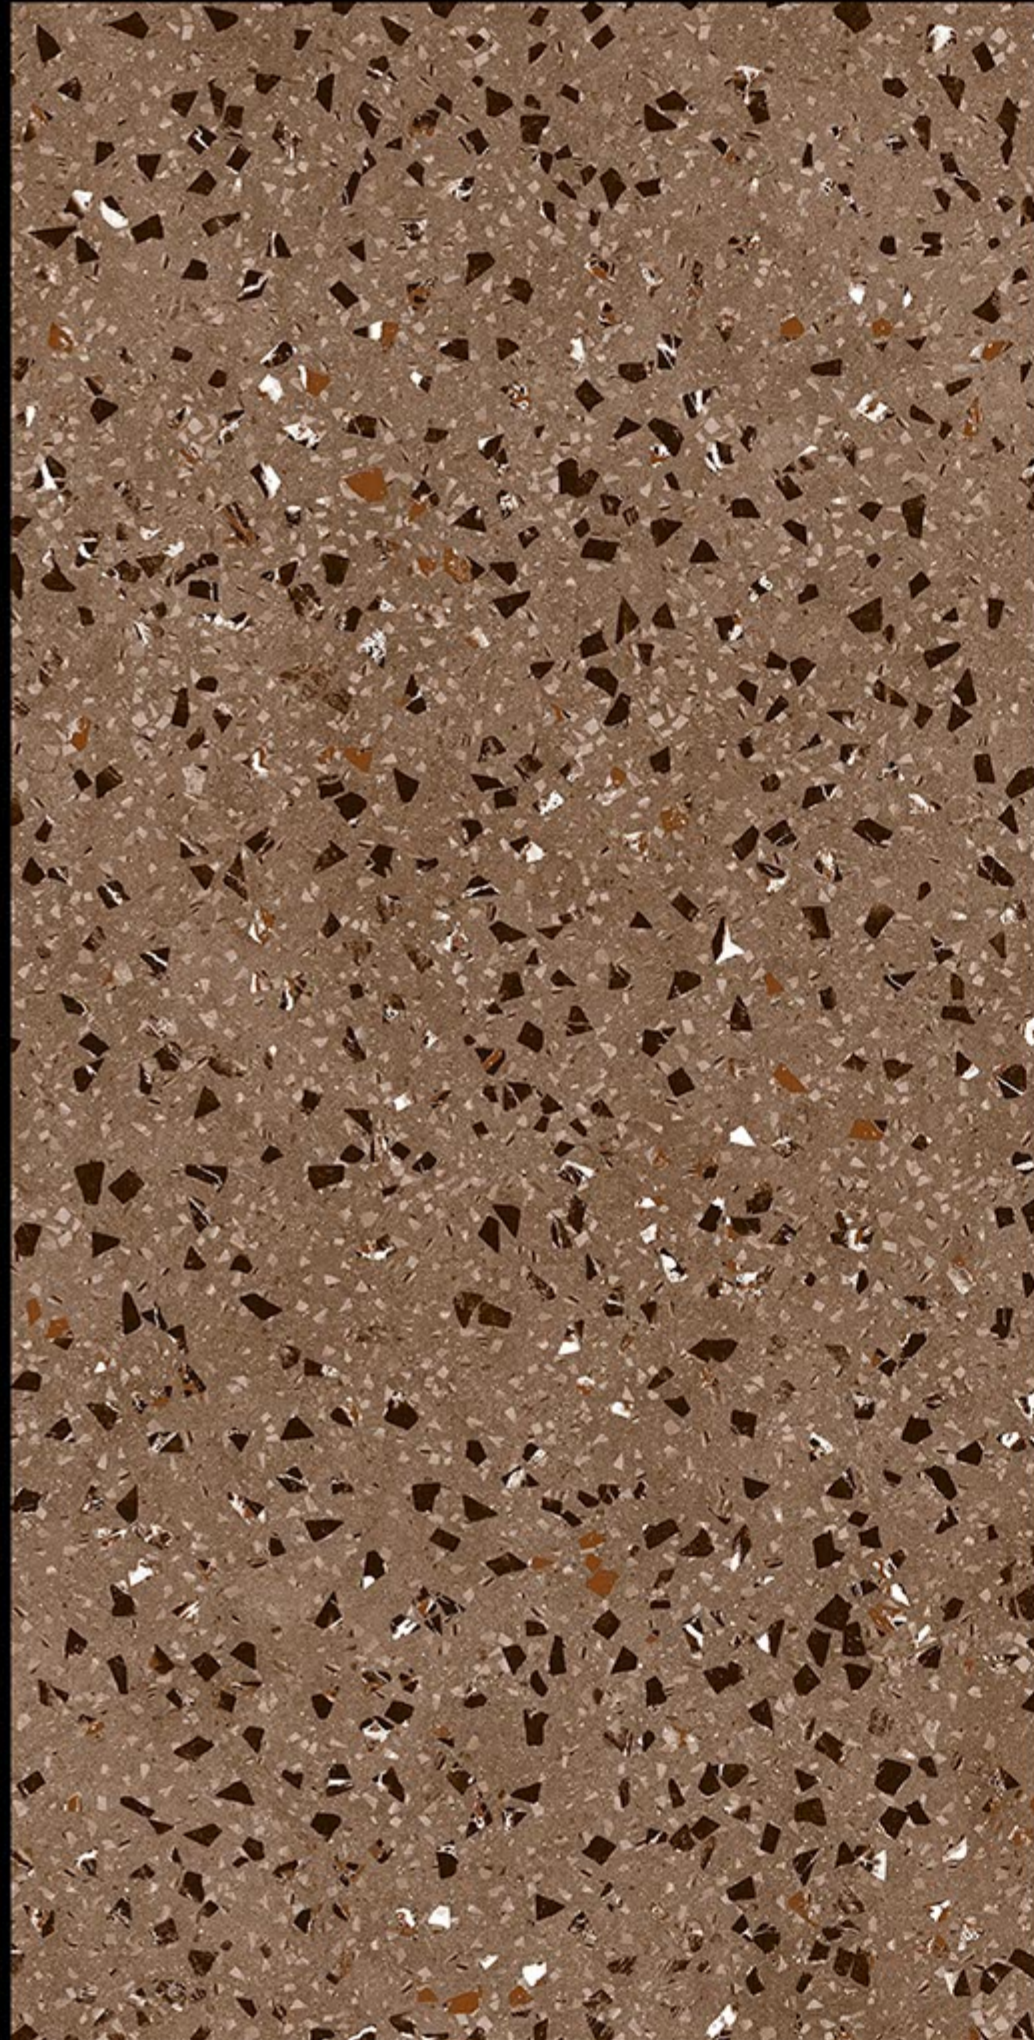

MATT

COLLECTION

600 X 1200 mm

GLAZED VITRIFIED TILES

TURKY BROWN

RANDOM FACES - 1

LIGHT WEIGHT

FACADES

RESIN-FREE

ZERO MAINTENANCE

PRE-POLISHED

INSTALLATION FRIENDLY

COMPACT BODY / HIGH MOR

ZERO POROSITY ENSURING ANTI-FUNGAL LIFE