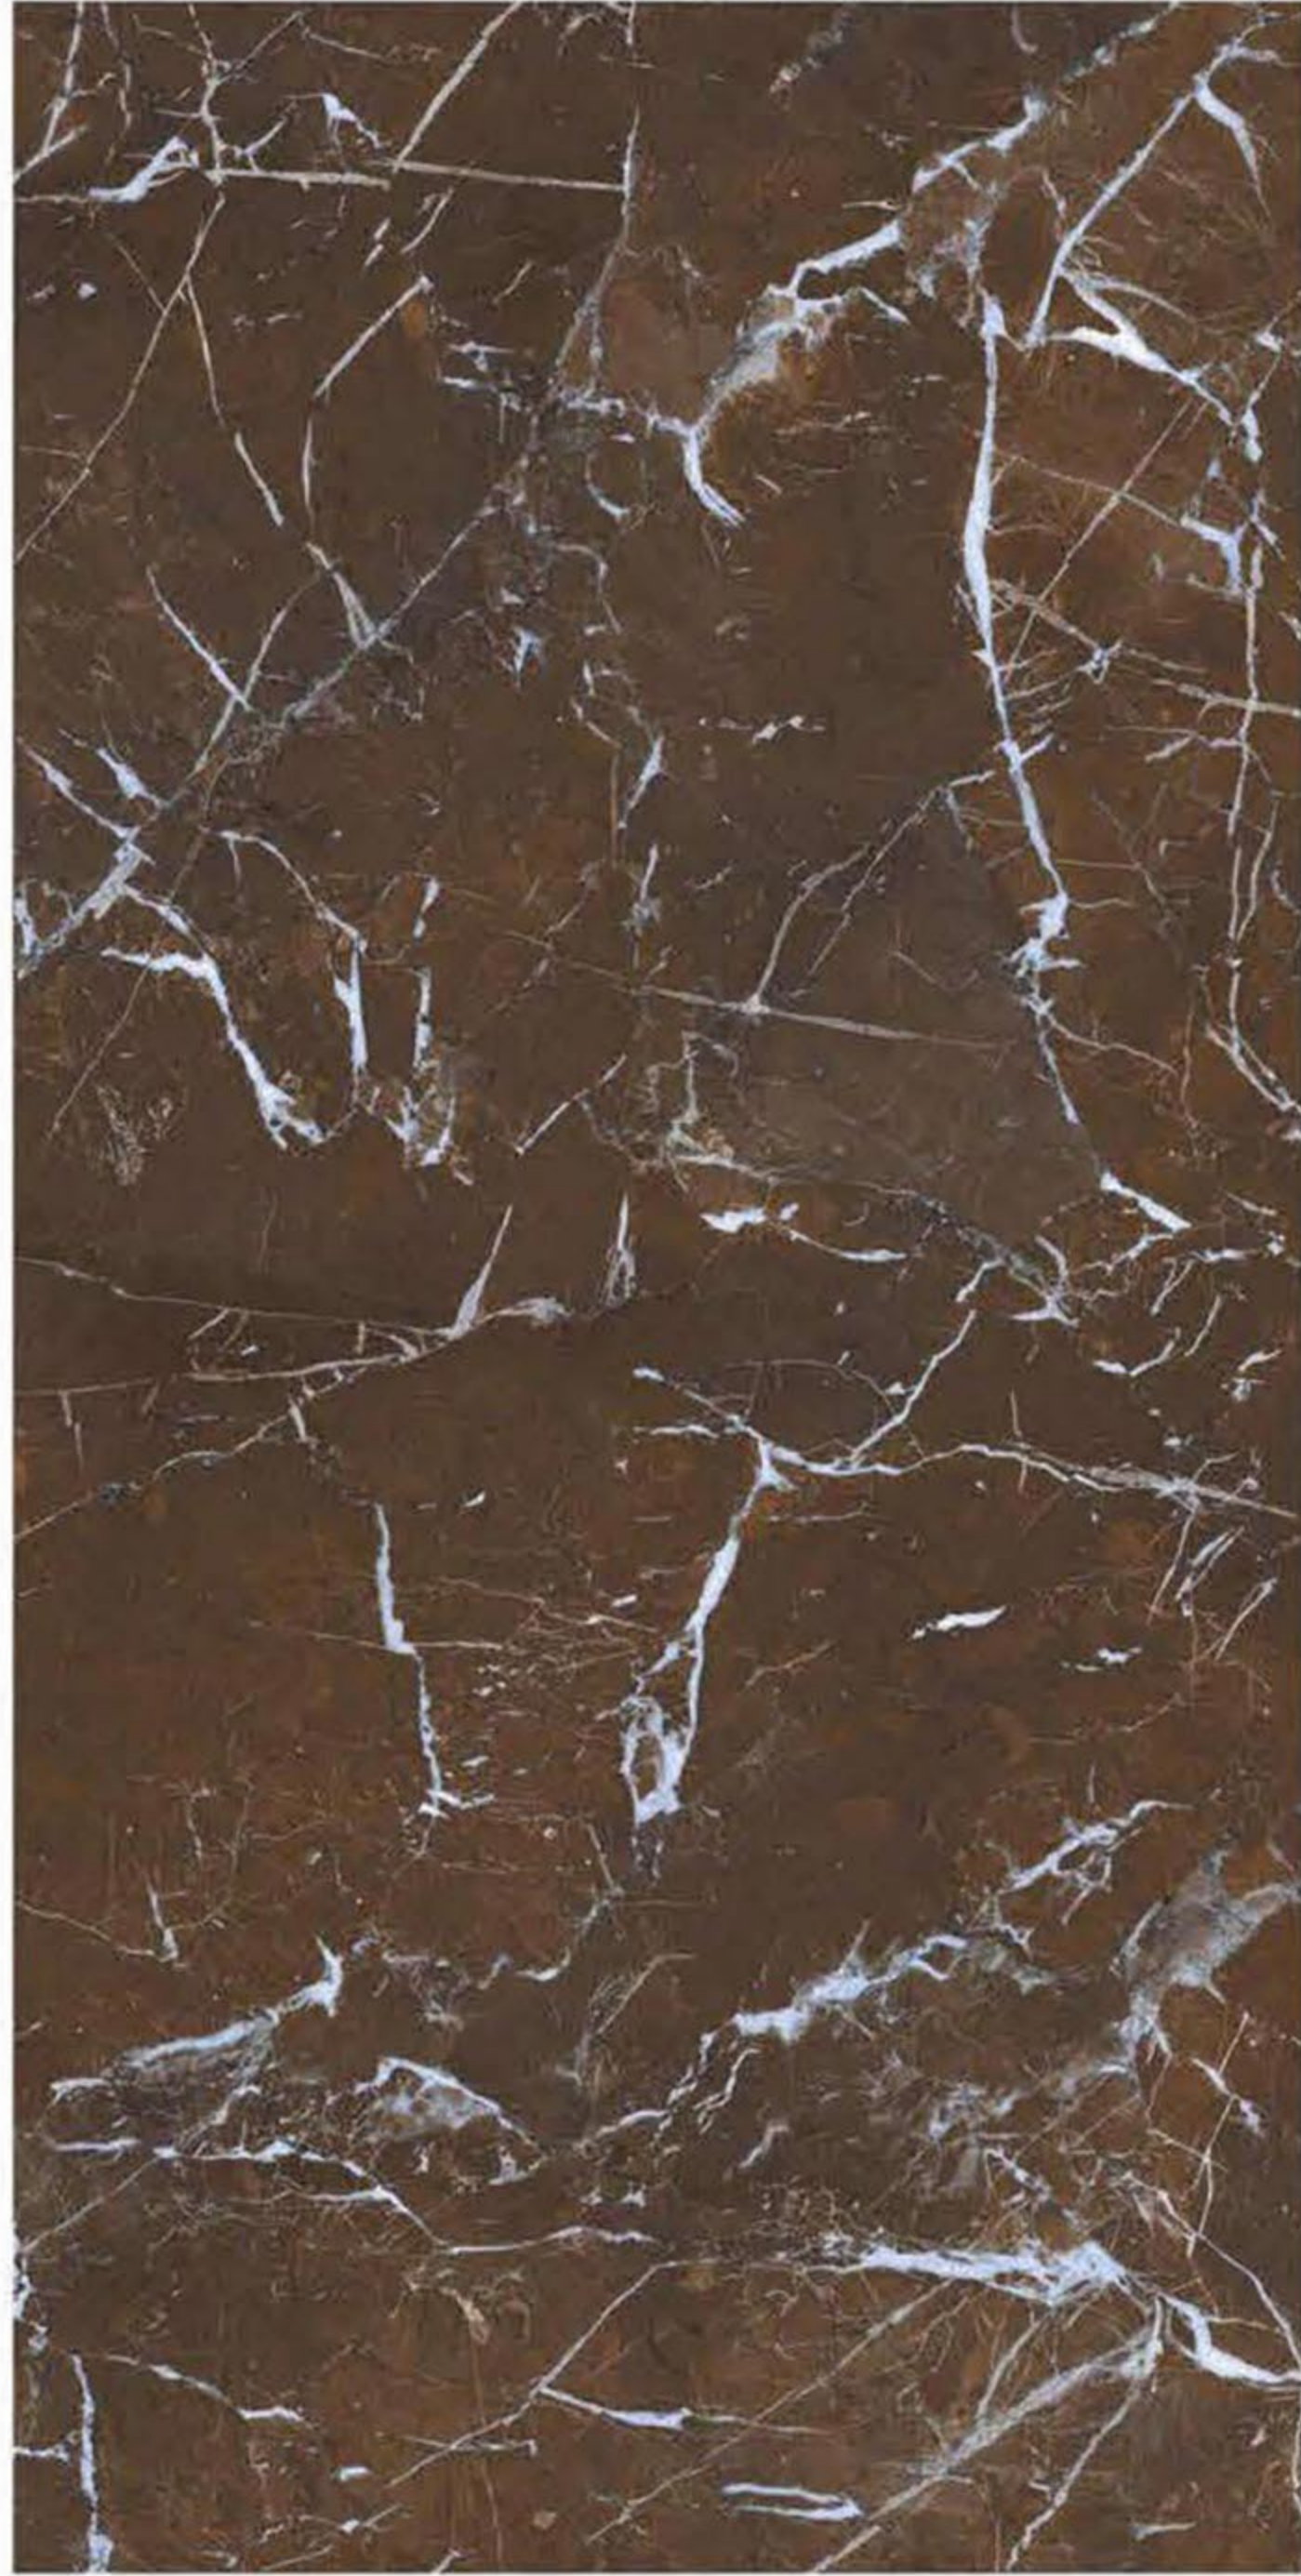

HIGH GLOSSY

600 X 1200MM

MONACO BLUE

HIGH GLOSSY

600 X 1200MM

MORAKO BROWN

HIGH GLOSSY

600 X 1200MM