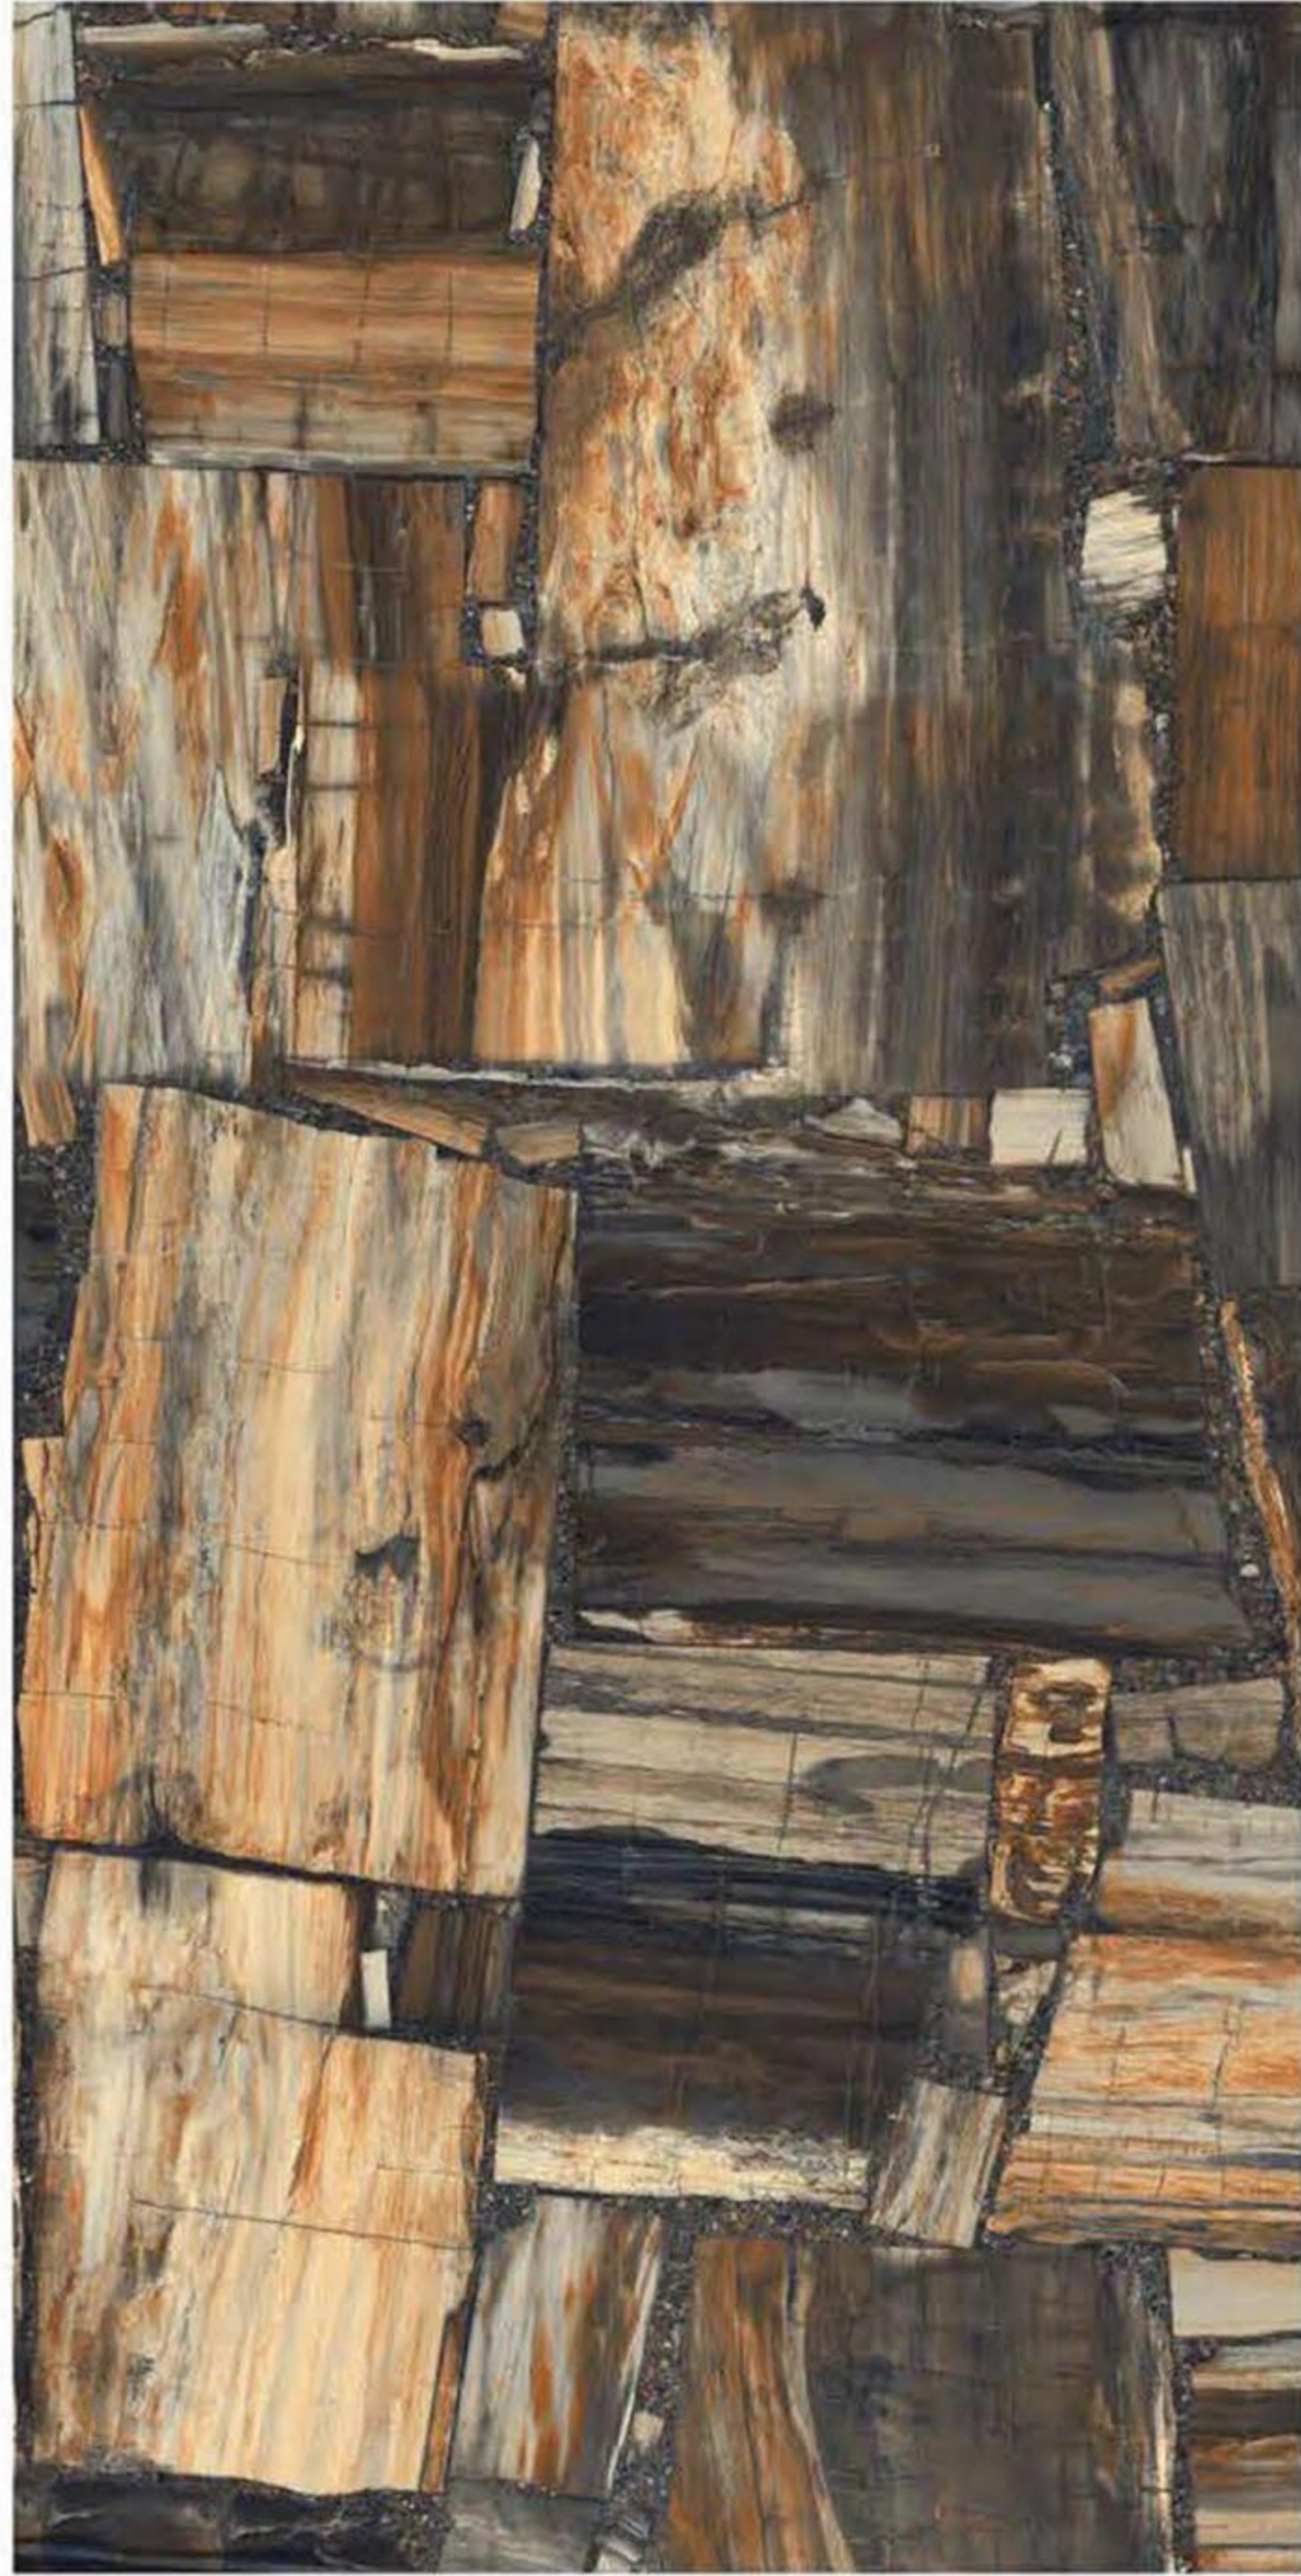

**NYARA**  
CERAMICA

600 X 1200MM HIGH GLOSSY

AFRICAN STONE

HIGH GLOSSY

600 X 1200MM

AMAZON BLACK

HIGH GLOSSY

600 X 1200MM