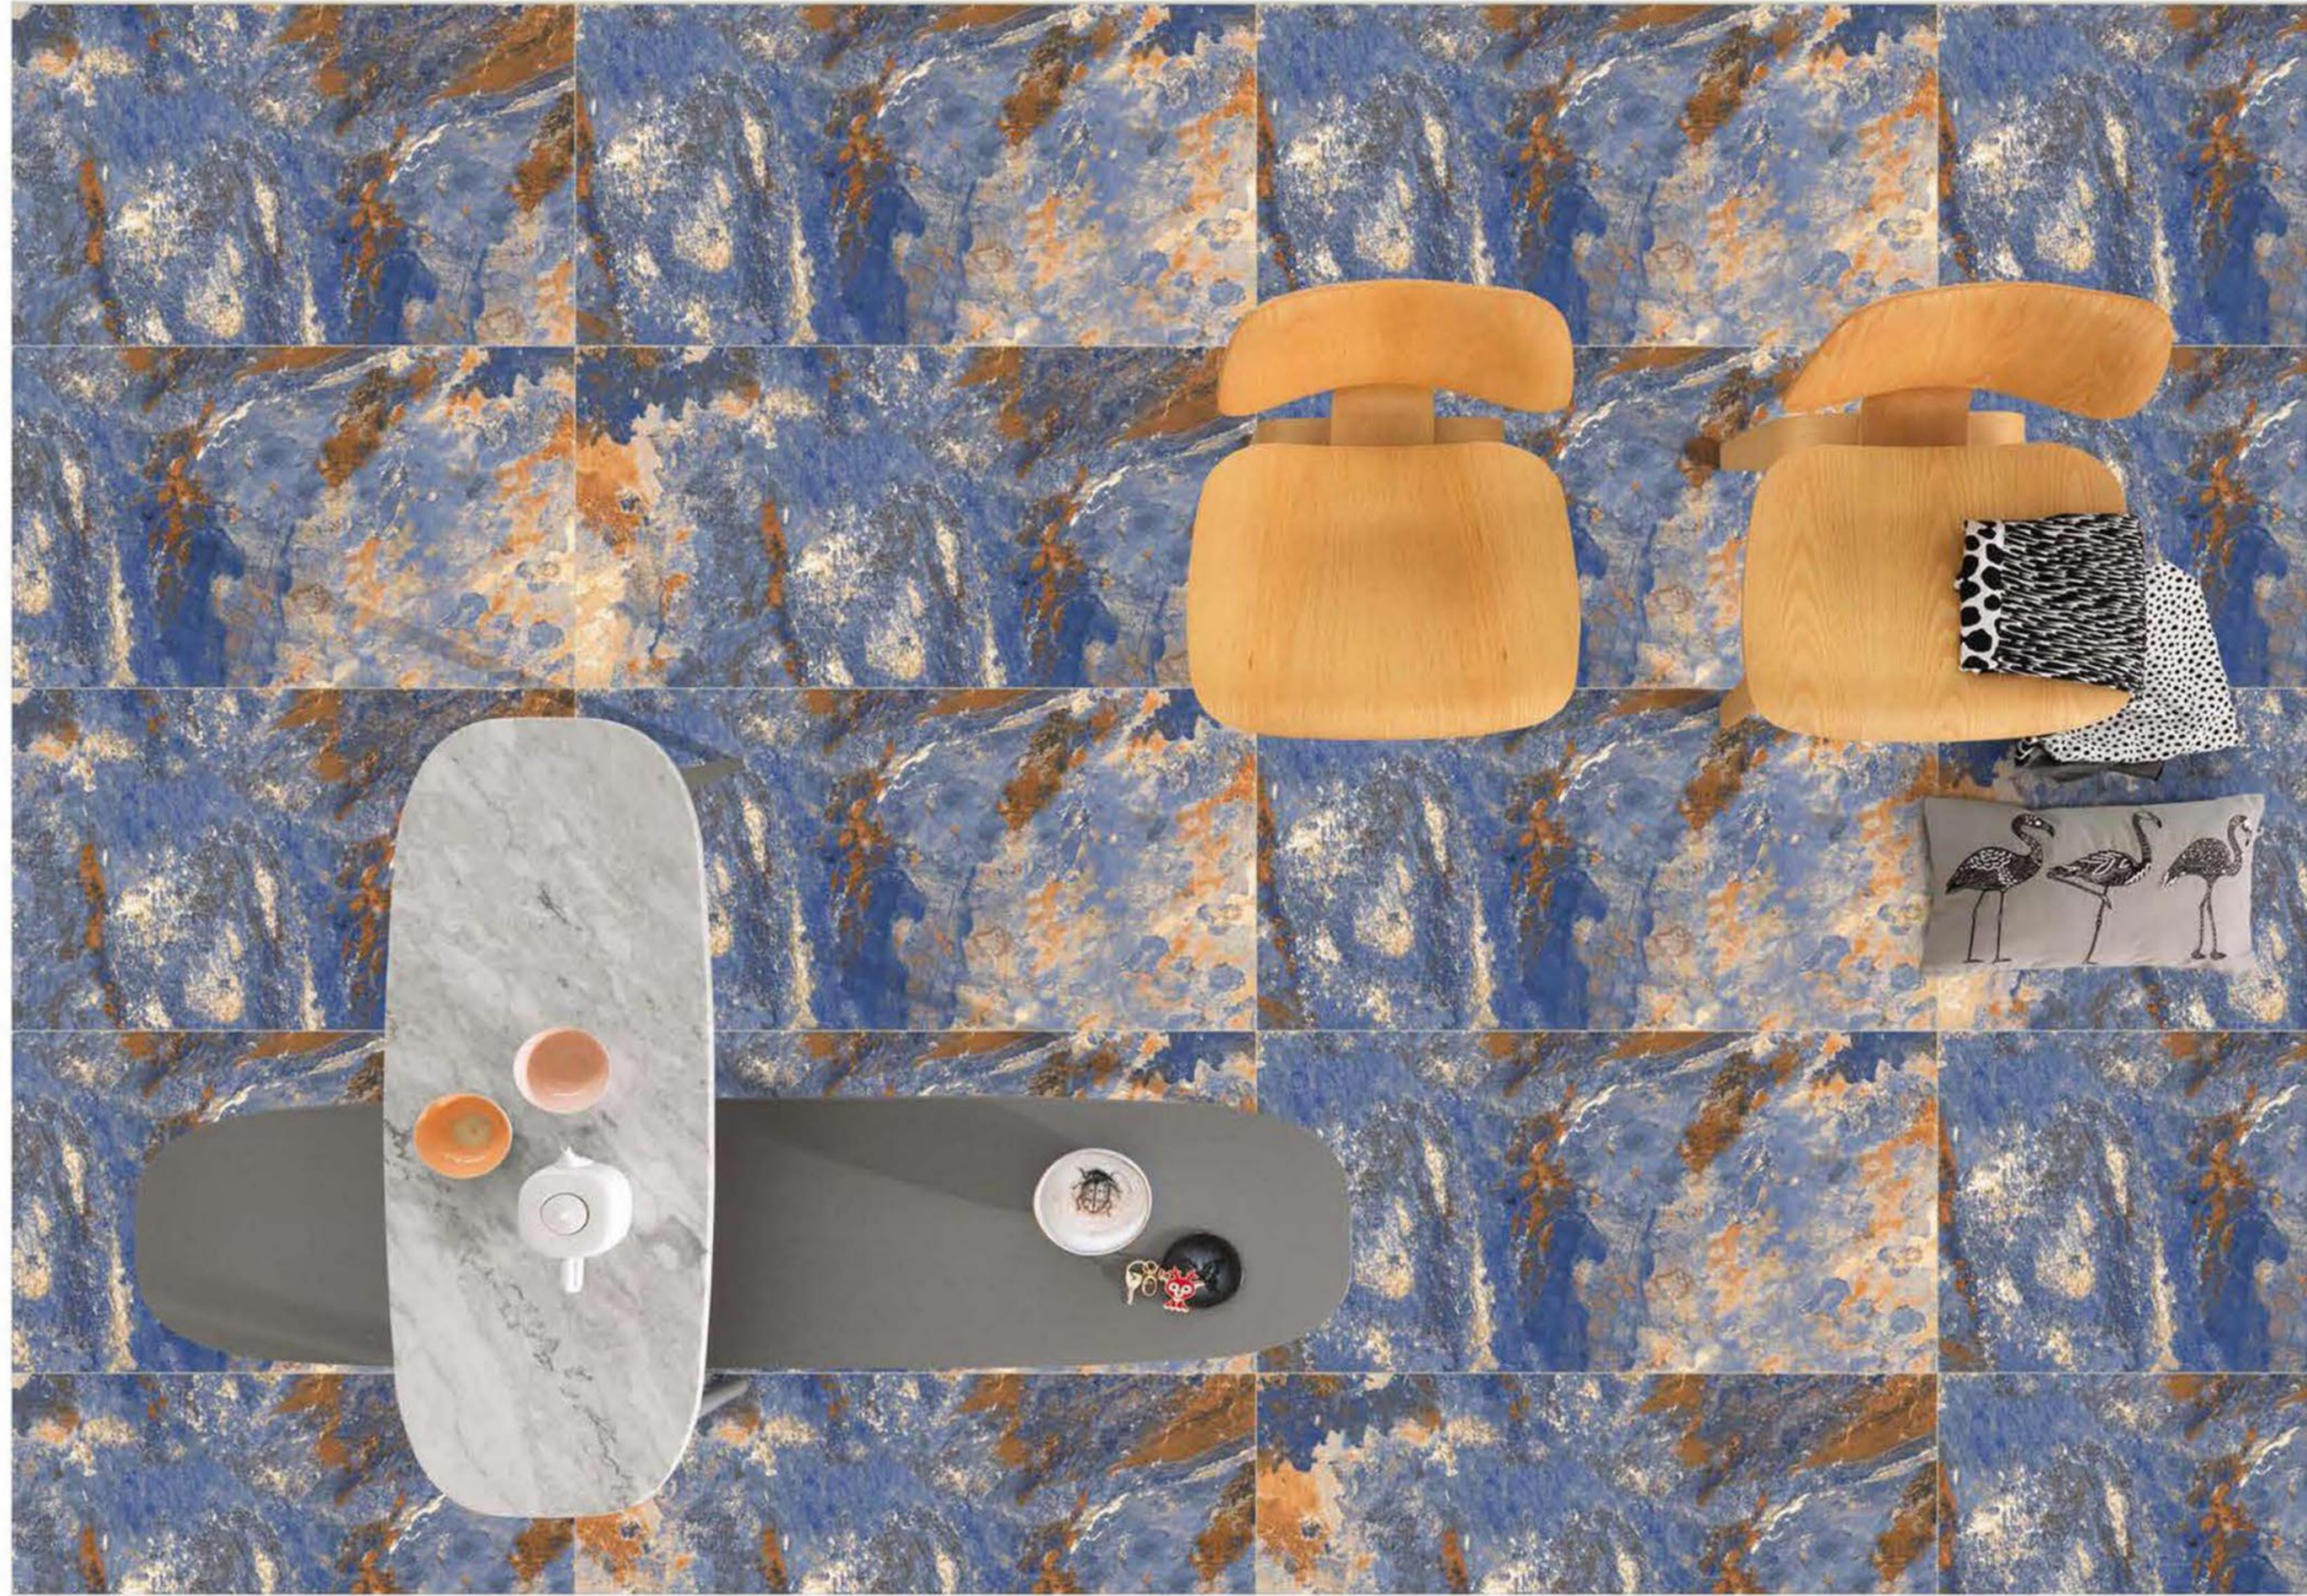

HIGH GLOSSY

600 X 1200MM