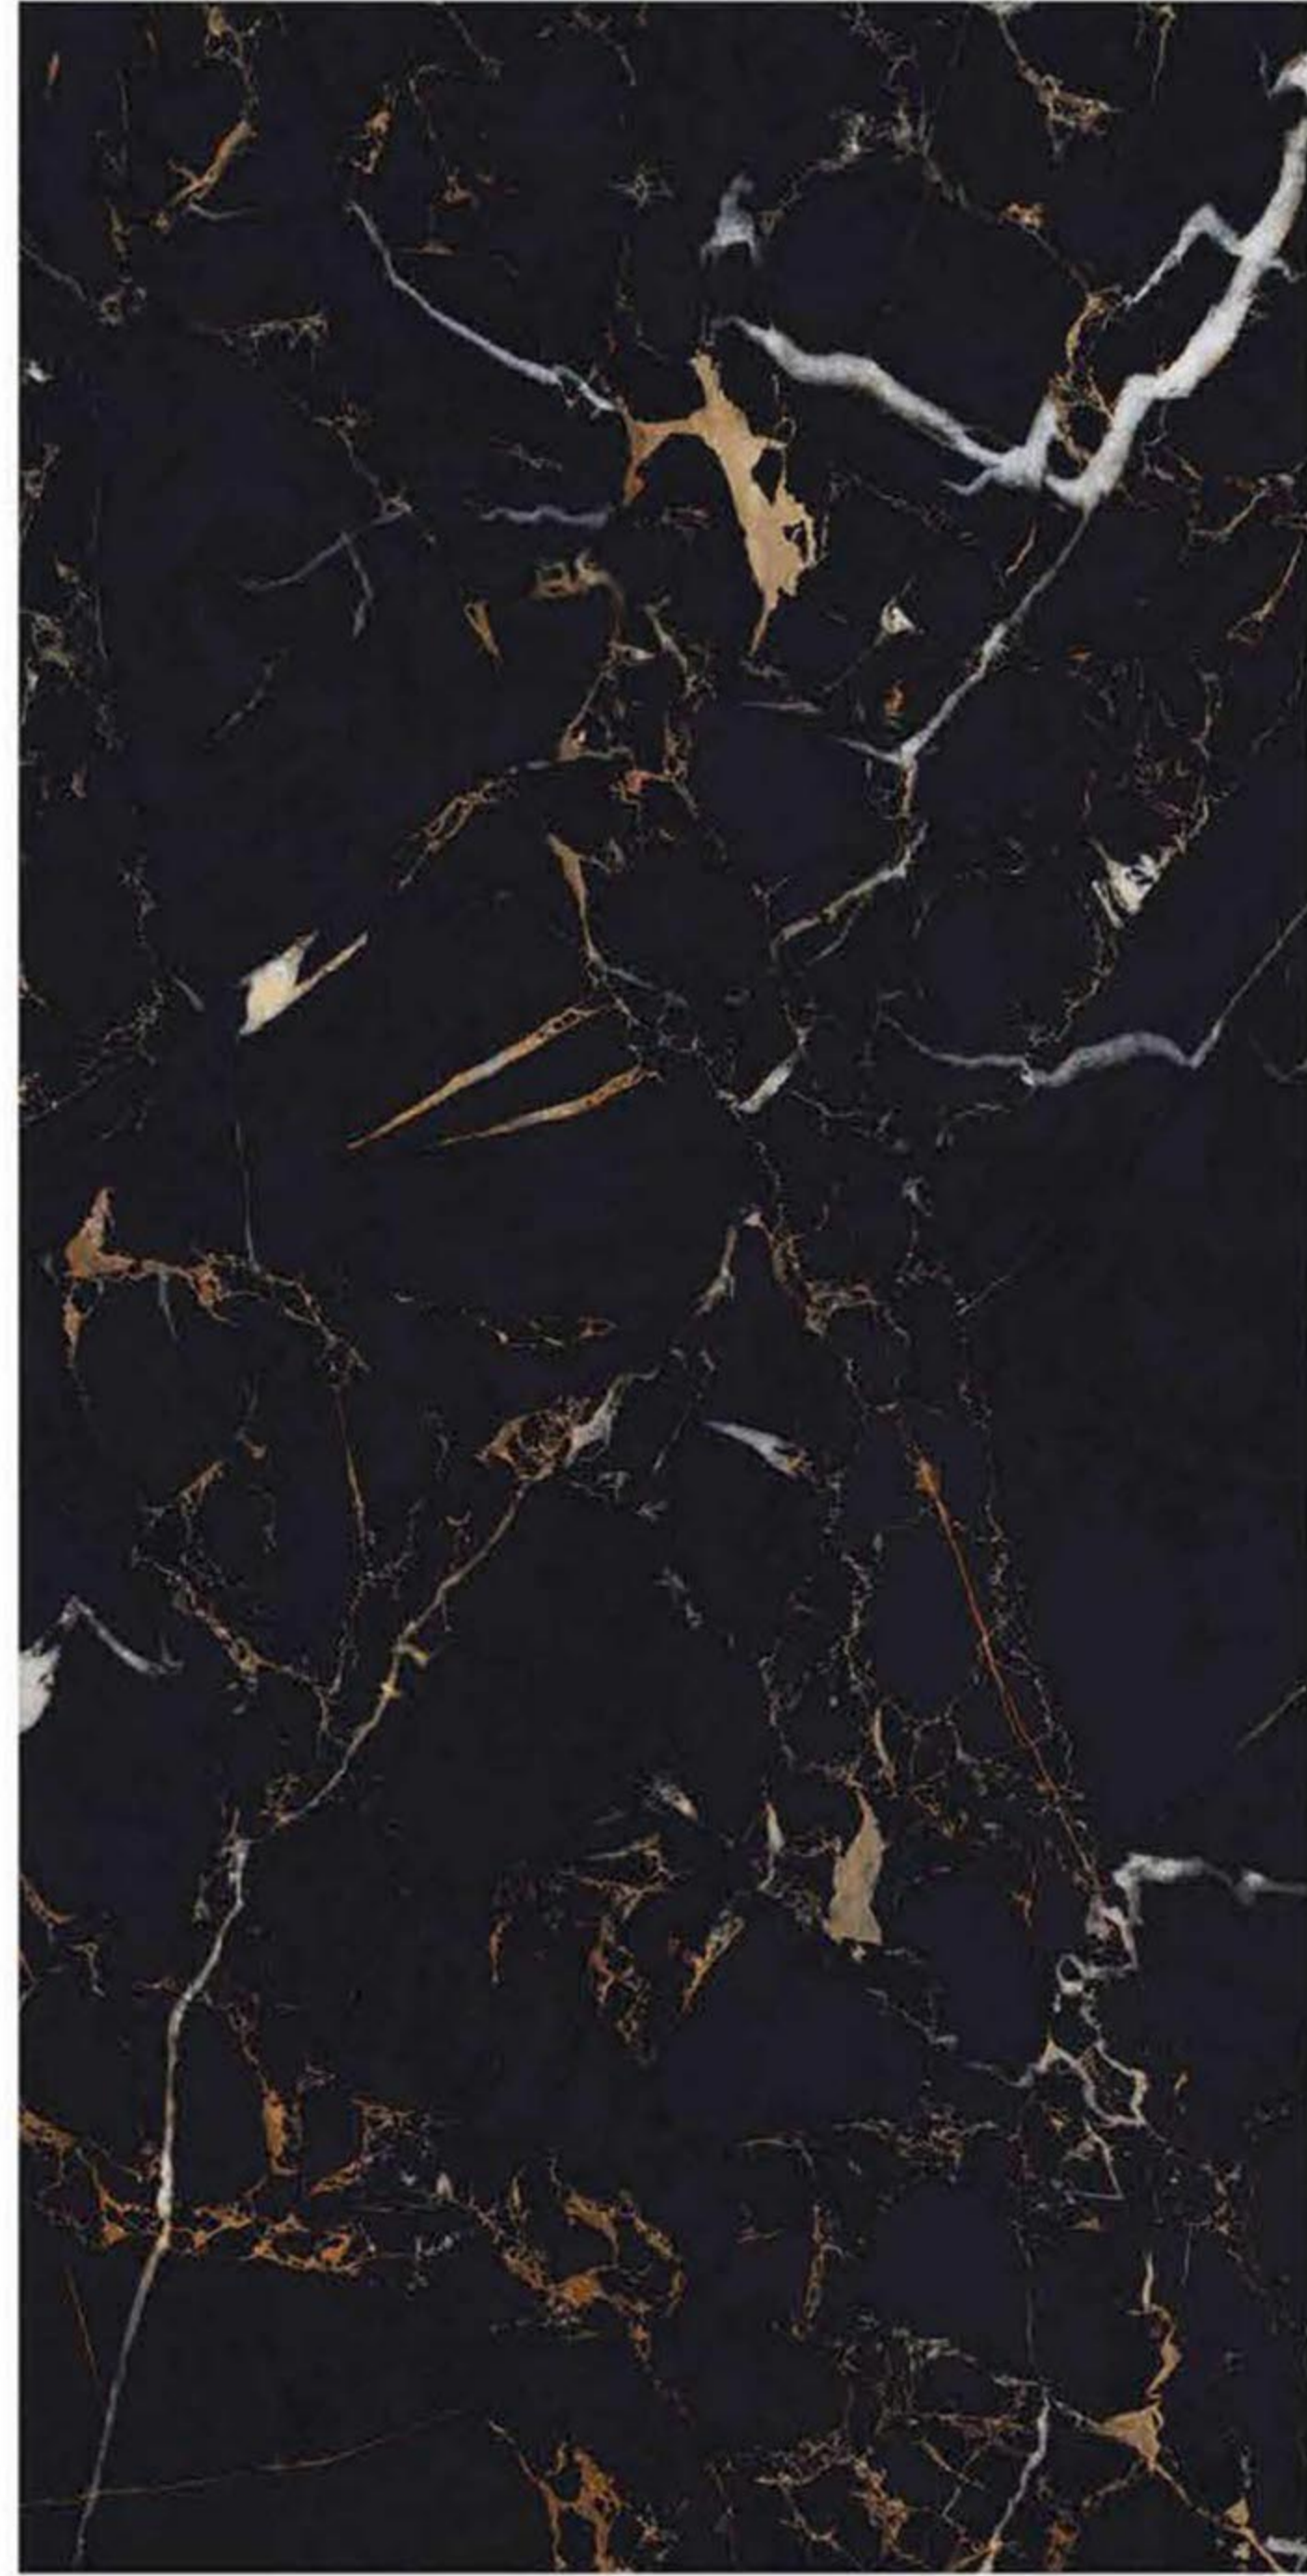

HARMONY SILVAR

HIGH GLOSSY

600 X 1200MM

HARMONY STEEL

HIGH GLOSSY

600 X 1200MM

HELIUM GOLD

HIGH GLOSSY