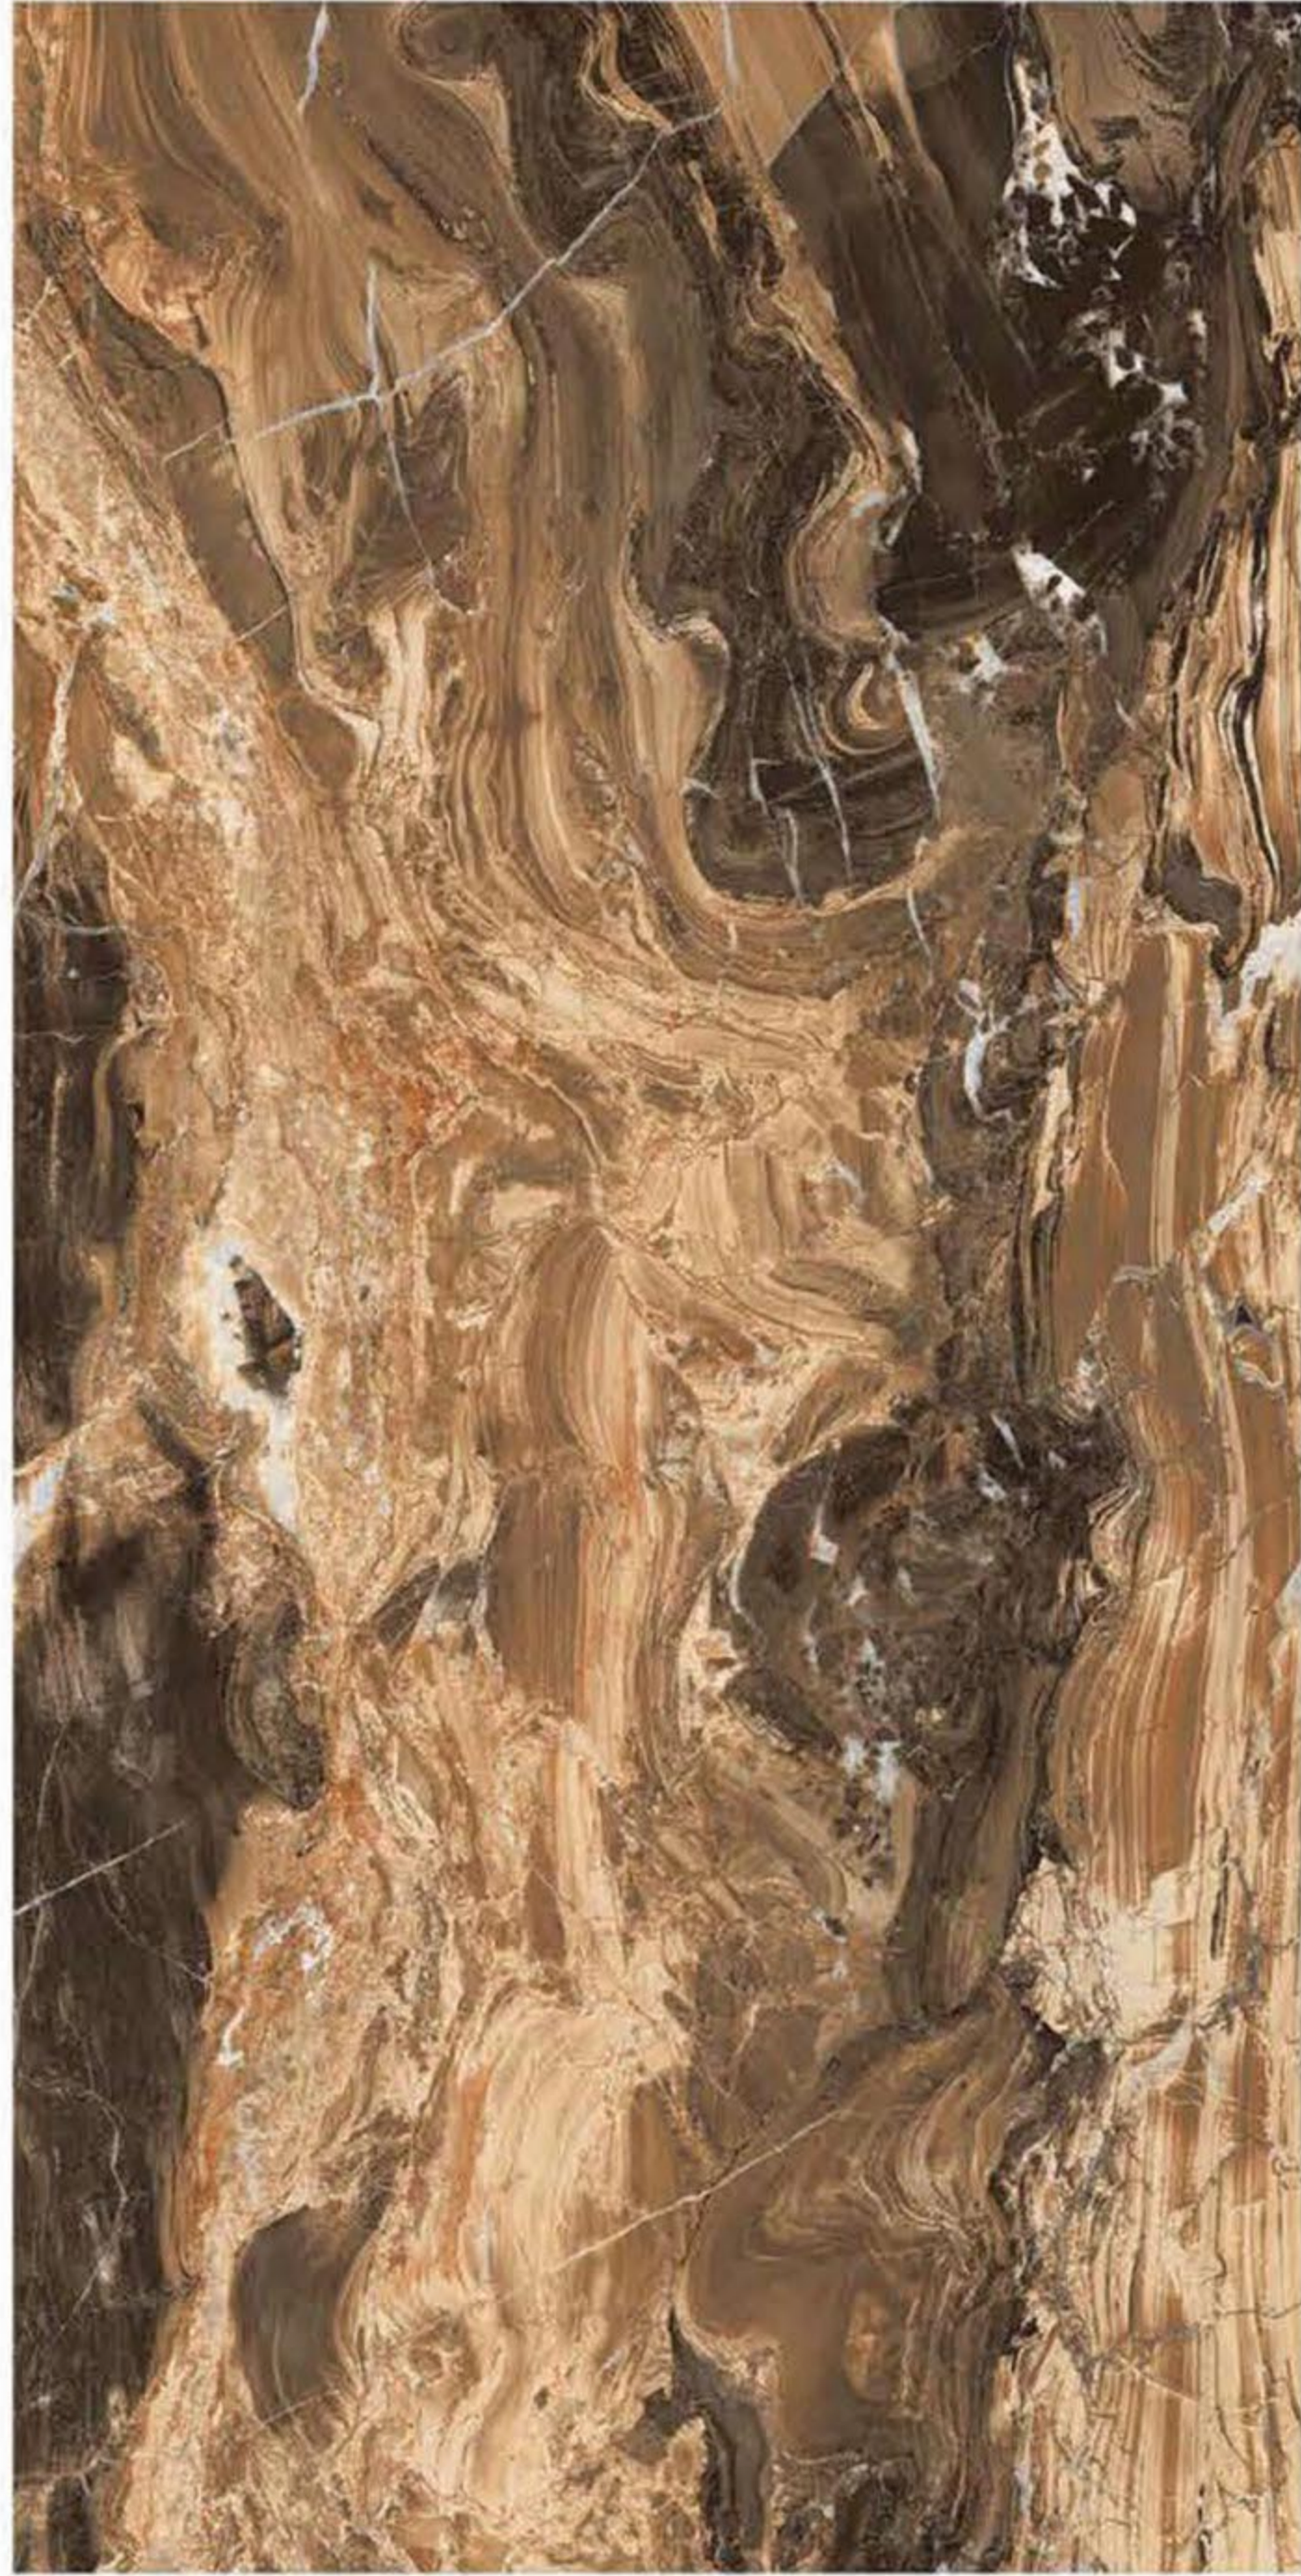

XPLODE GRIGIO