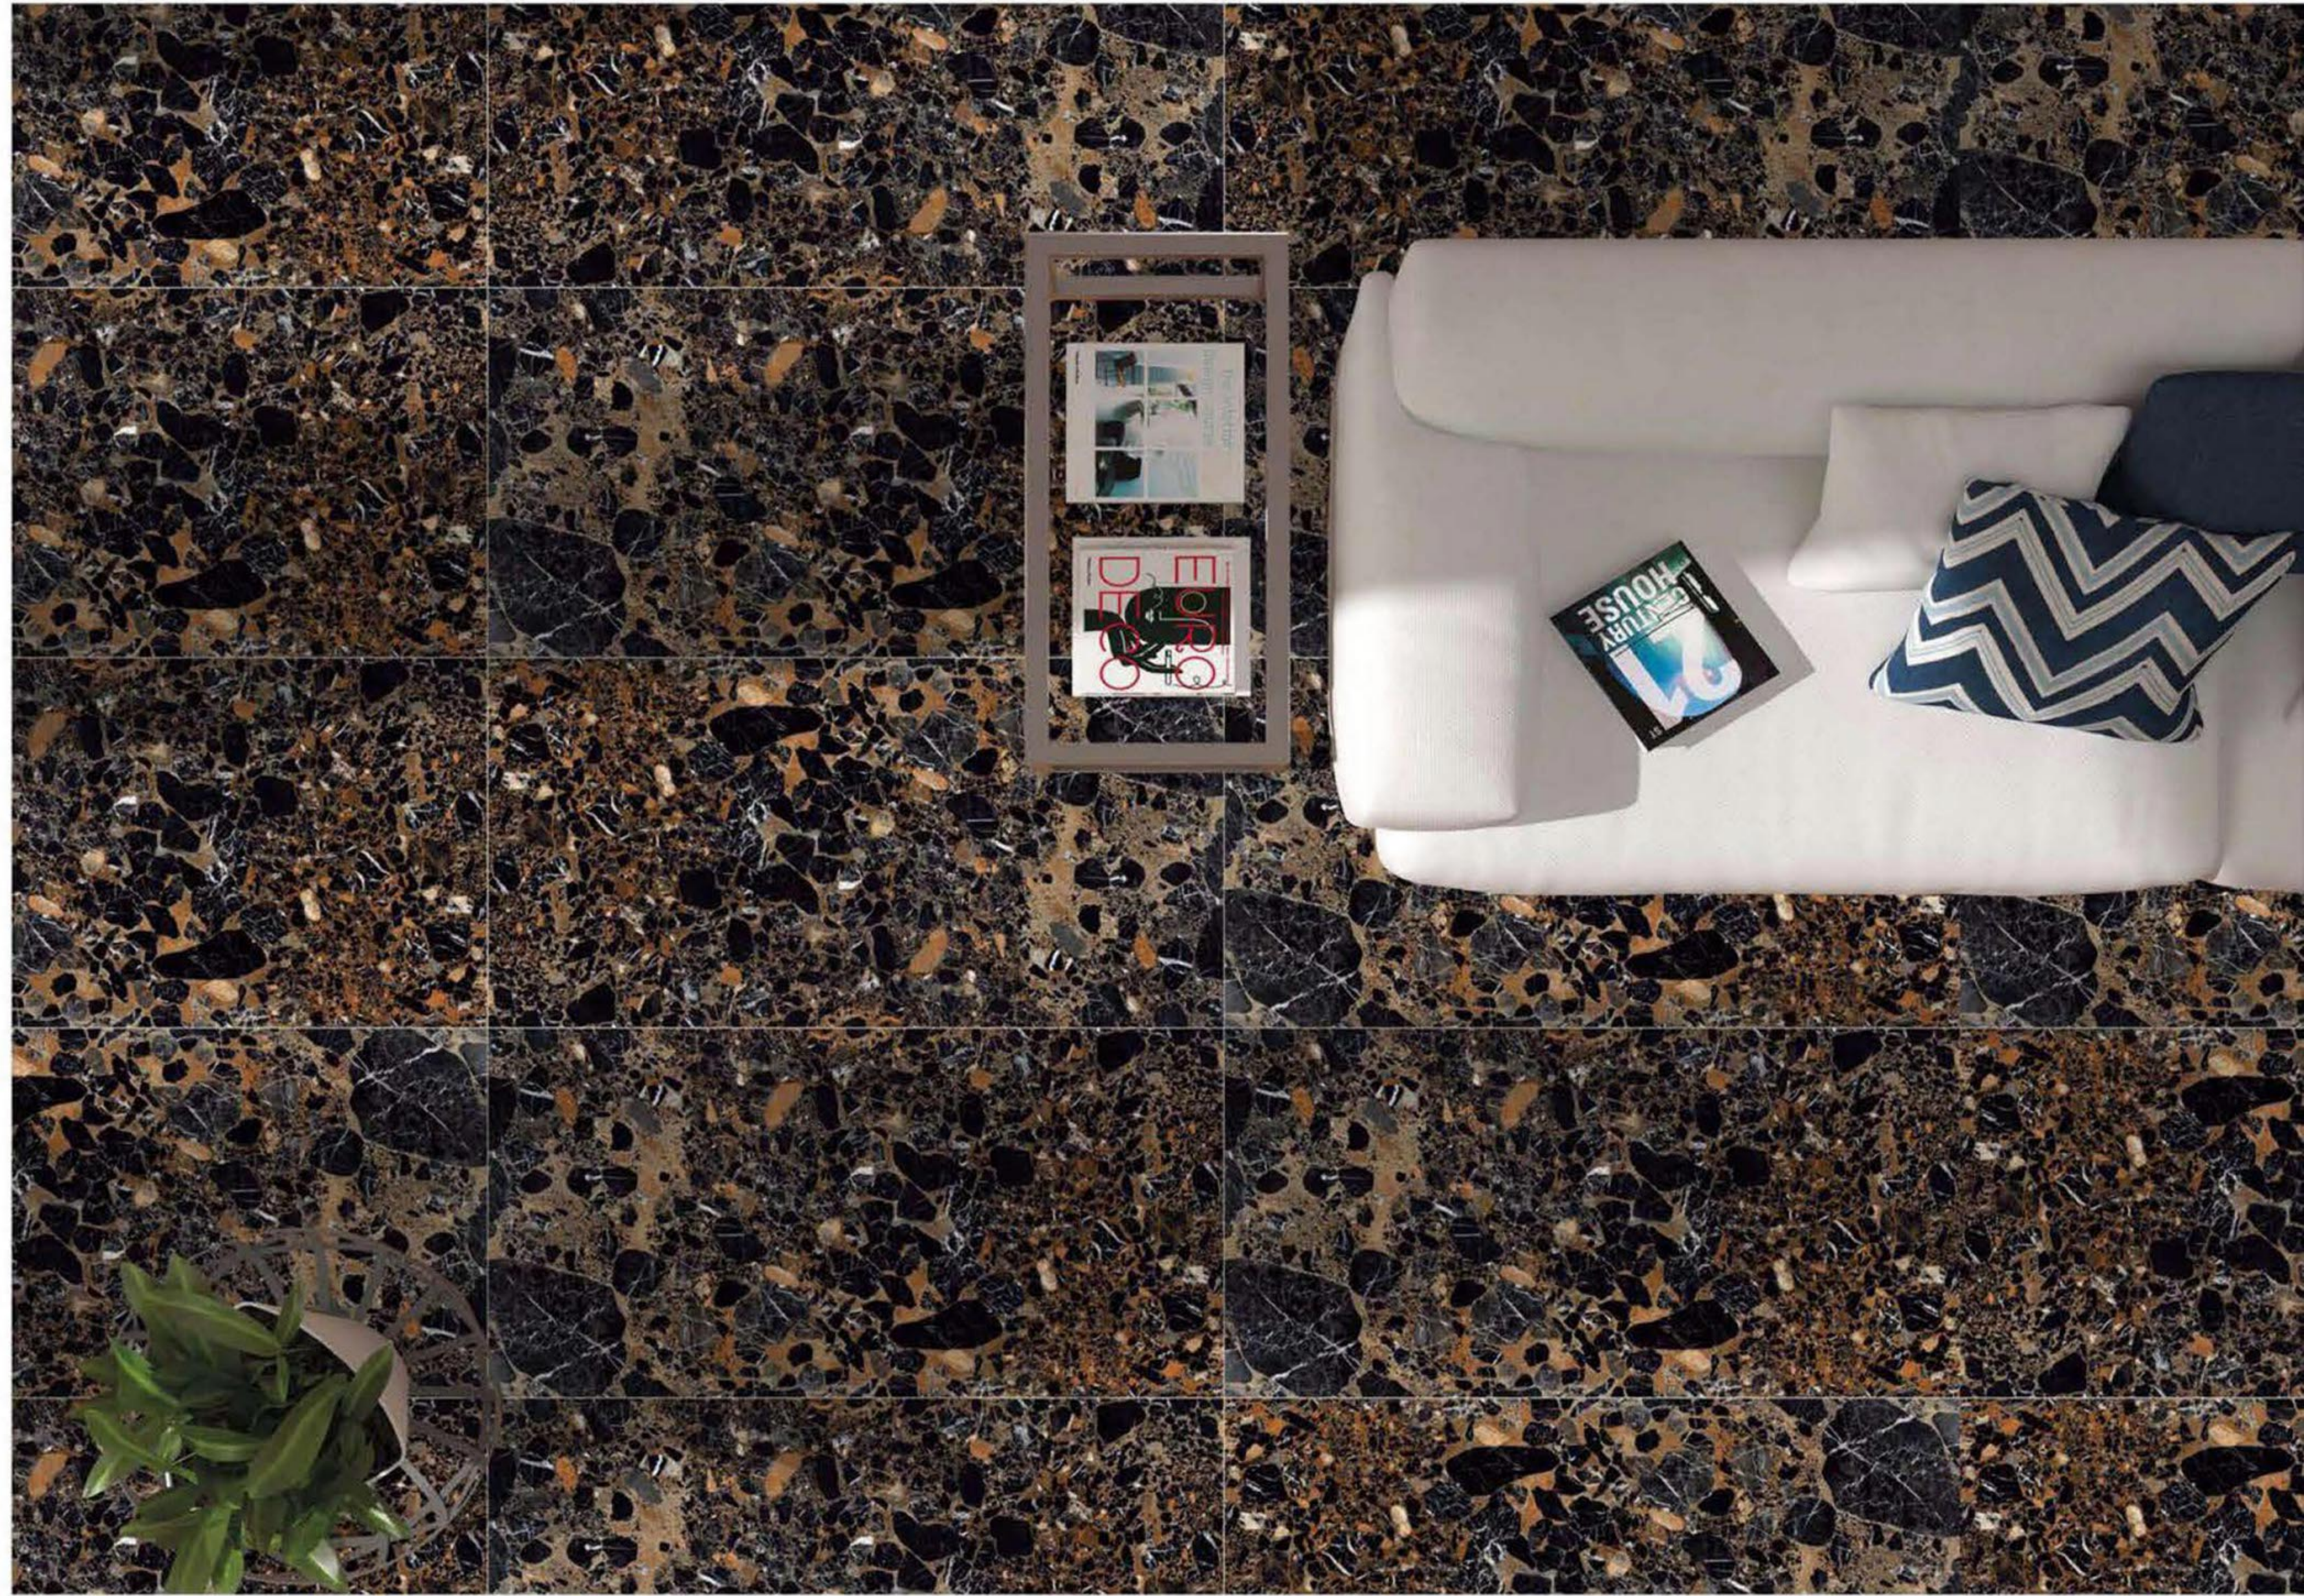

HIGH GLOSSY

600 X 1200MM