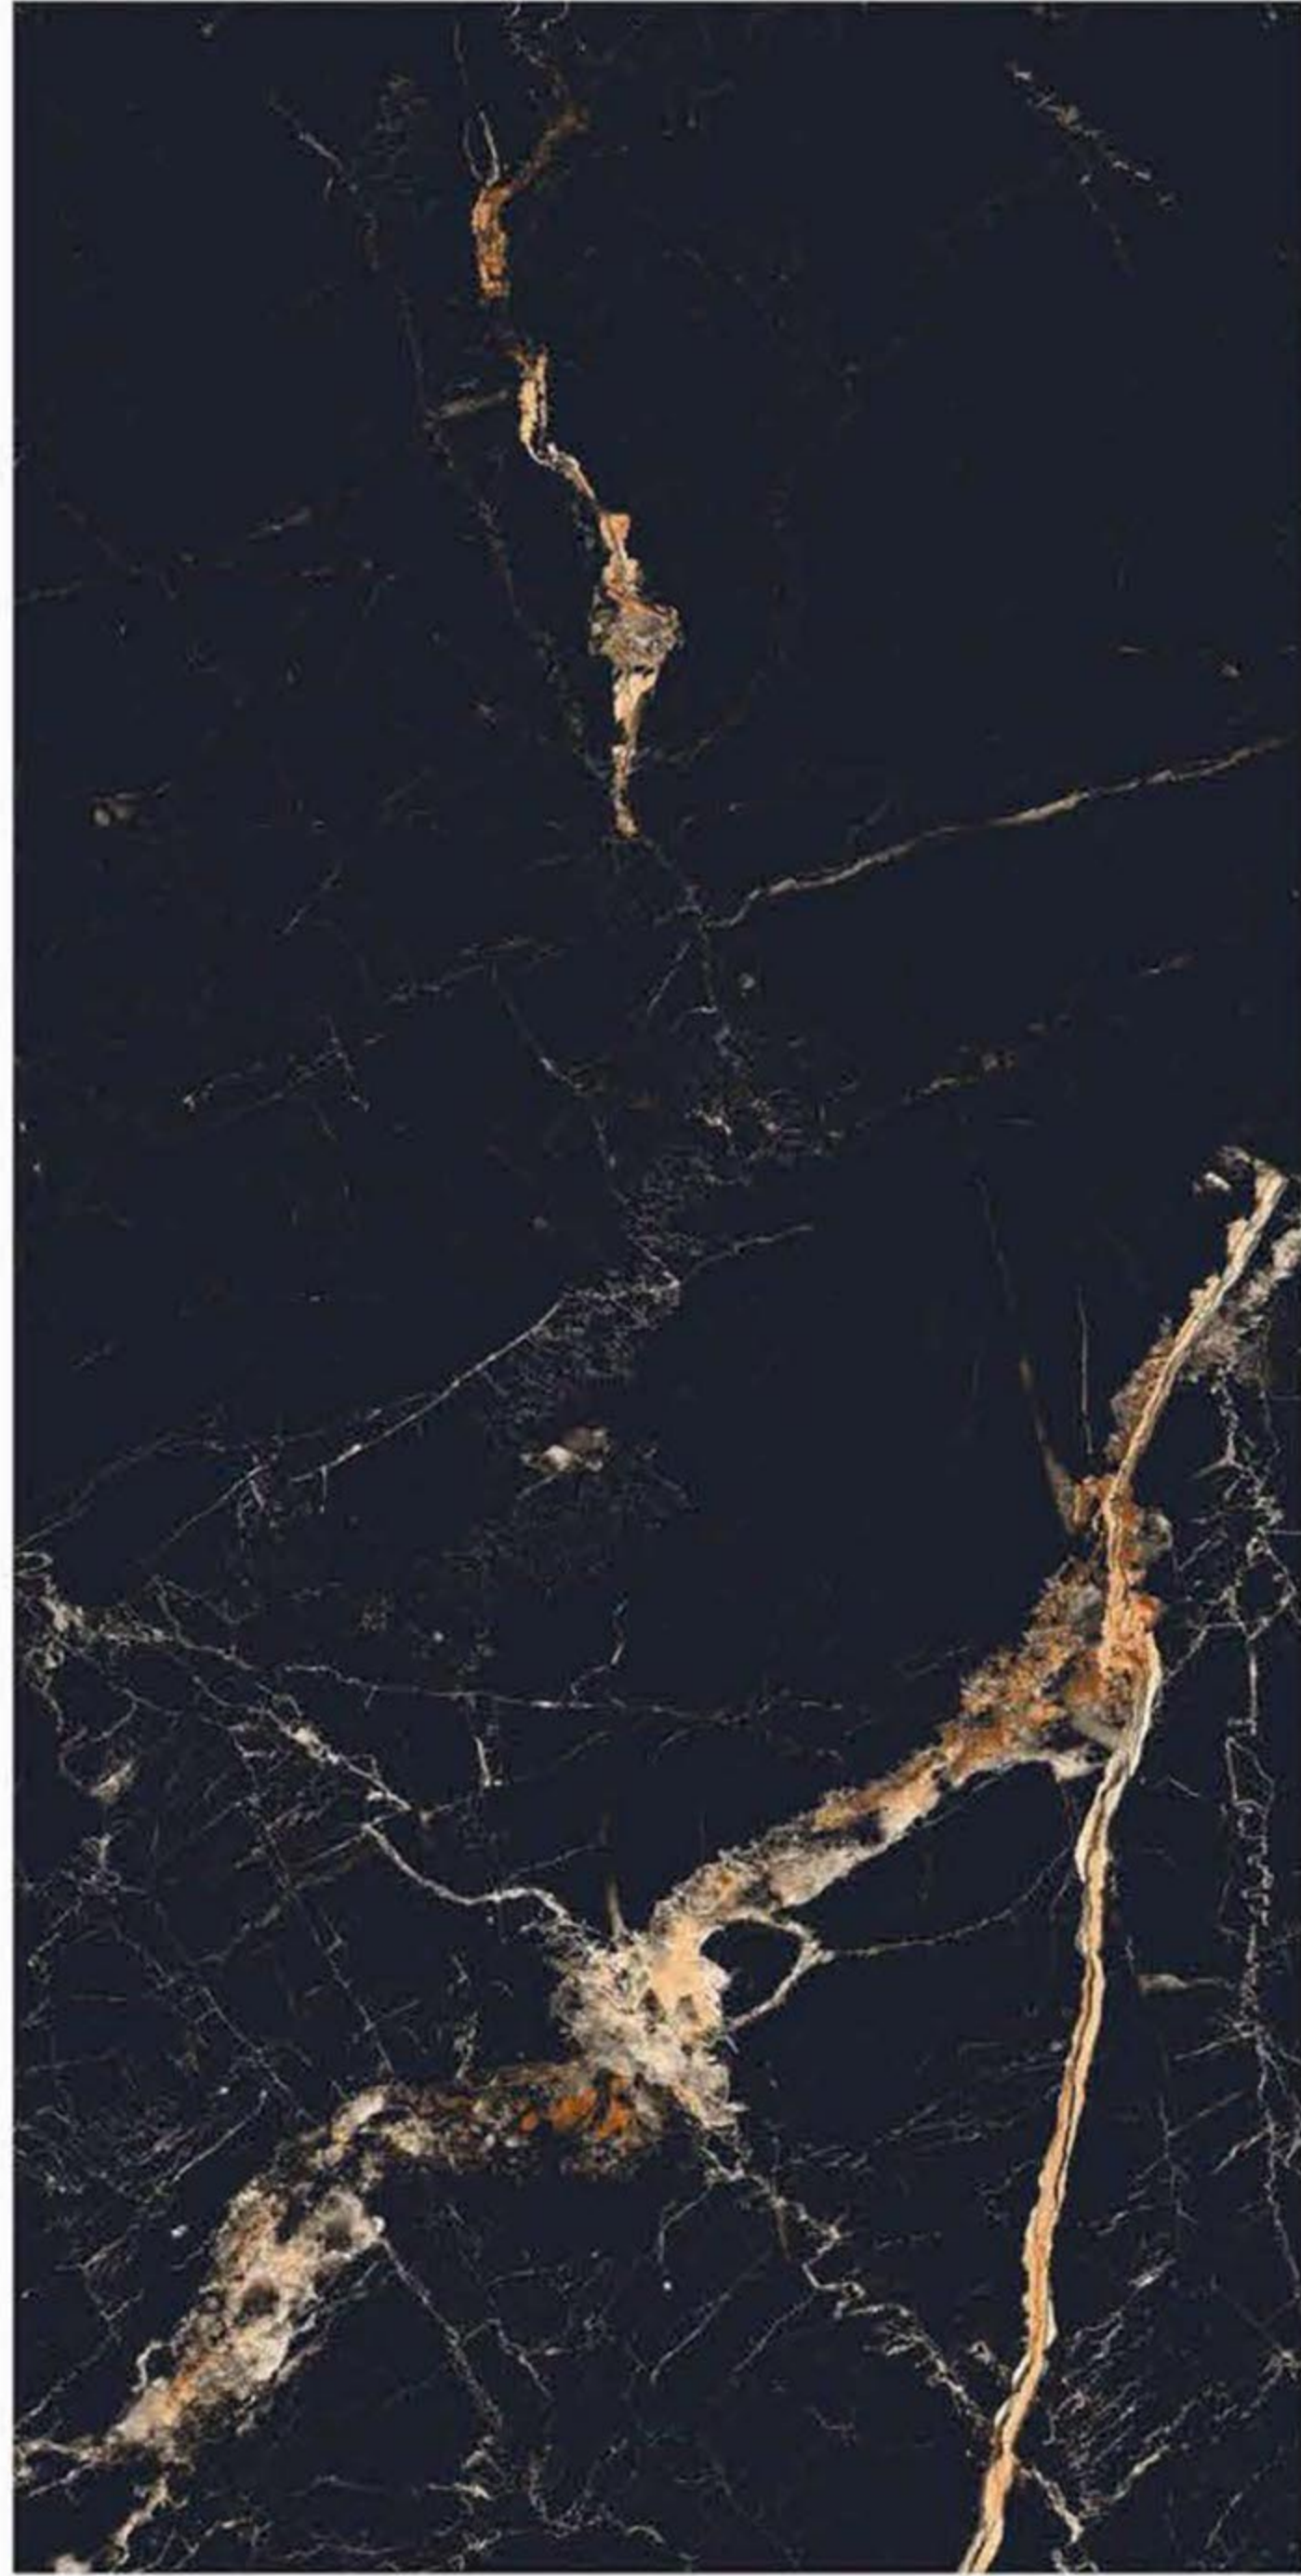

600 X 1200MM

TERZETTO CHOCO

HIGH GLOSSY

600 X 1200MM

TROPIC BLACK

HIGH GLOSSY

600 X 1200MM

VIENCE BLACK