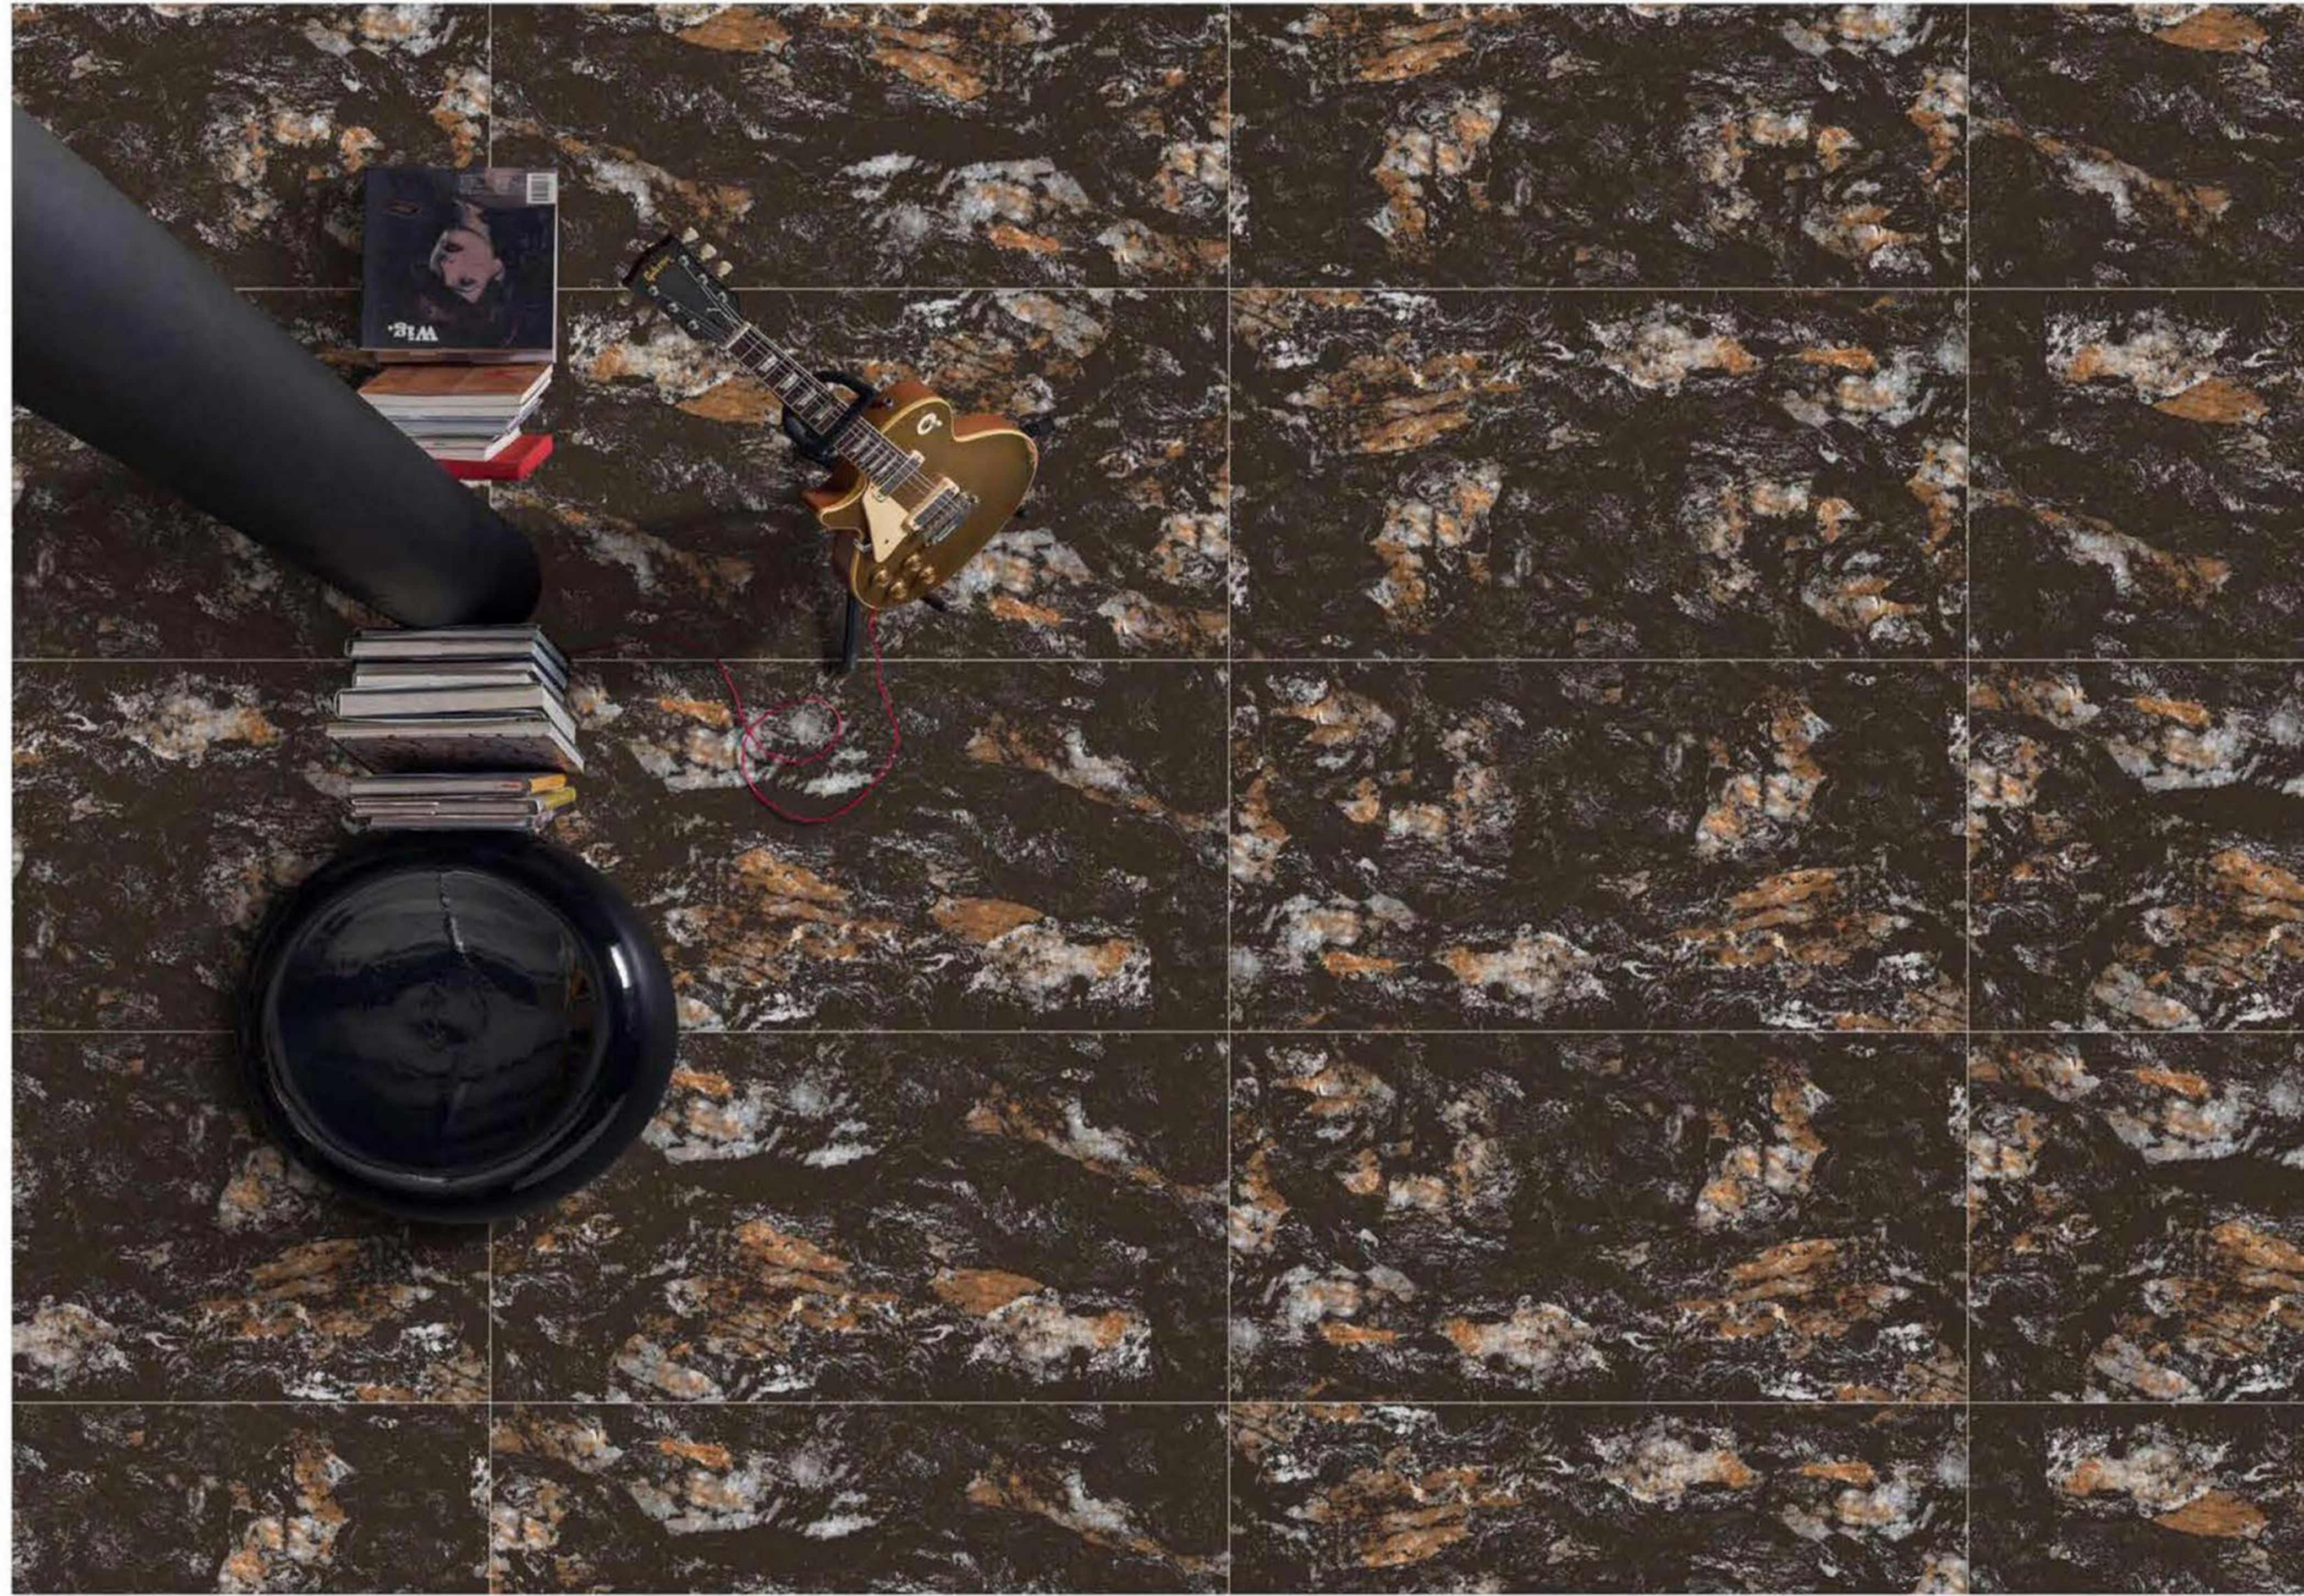

HIGH GLOSSY

600 X 1200MM