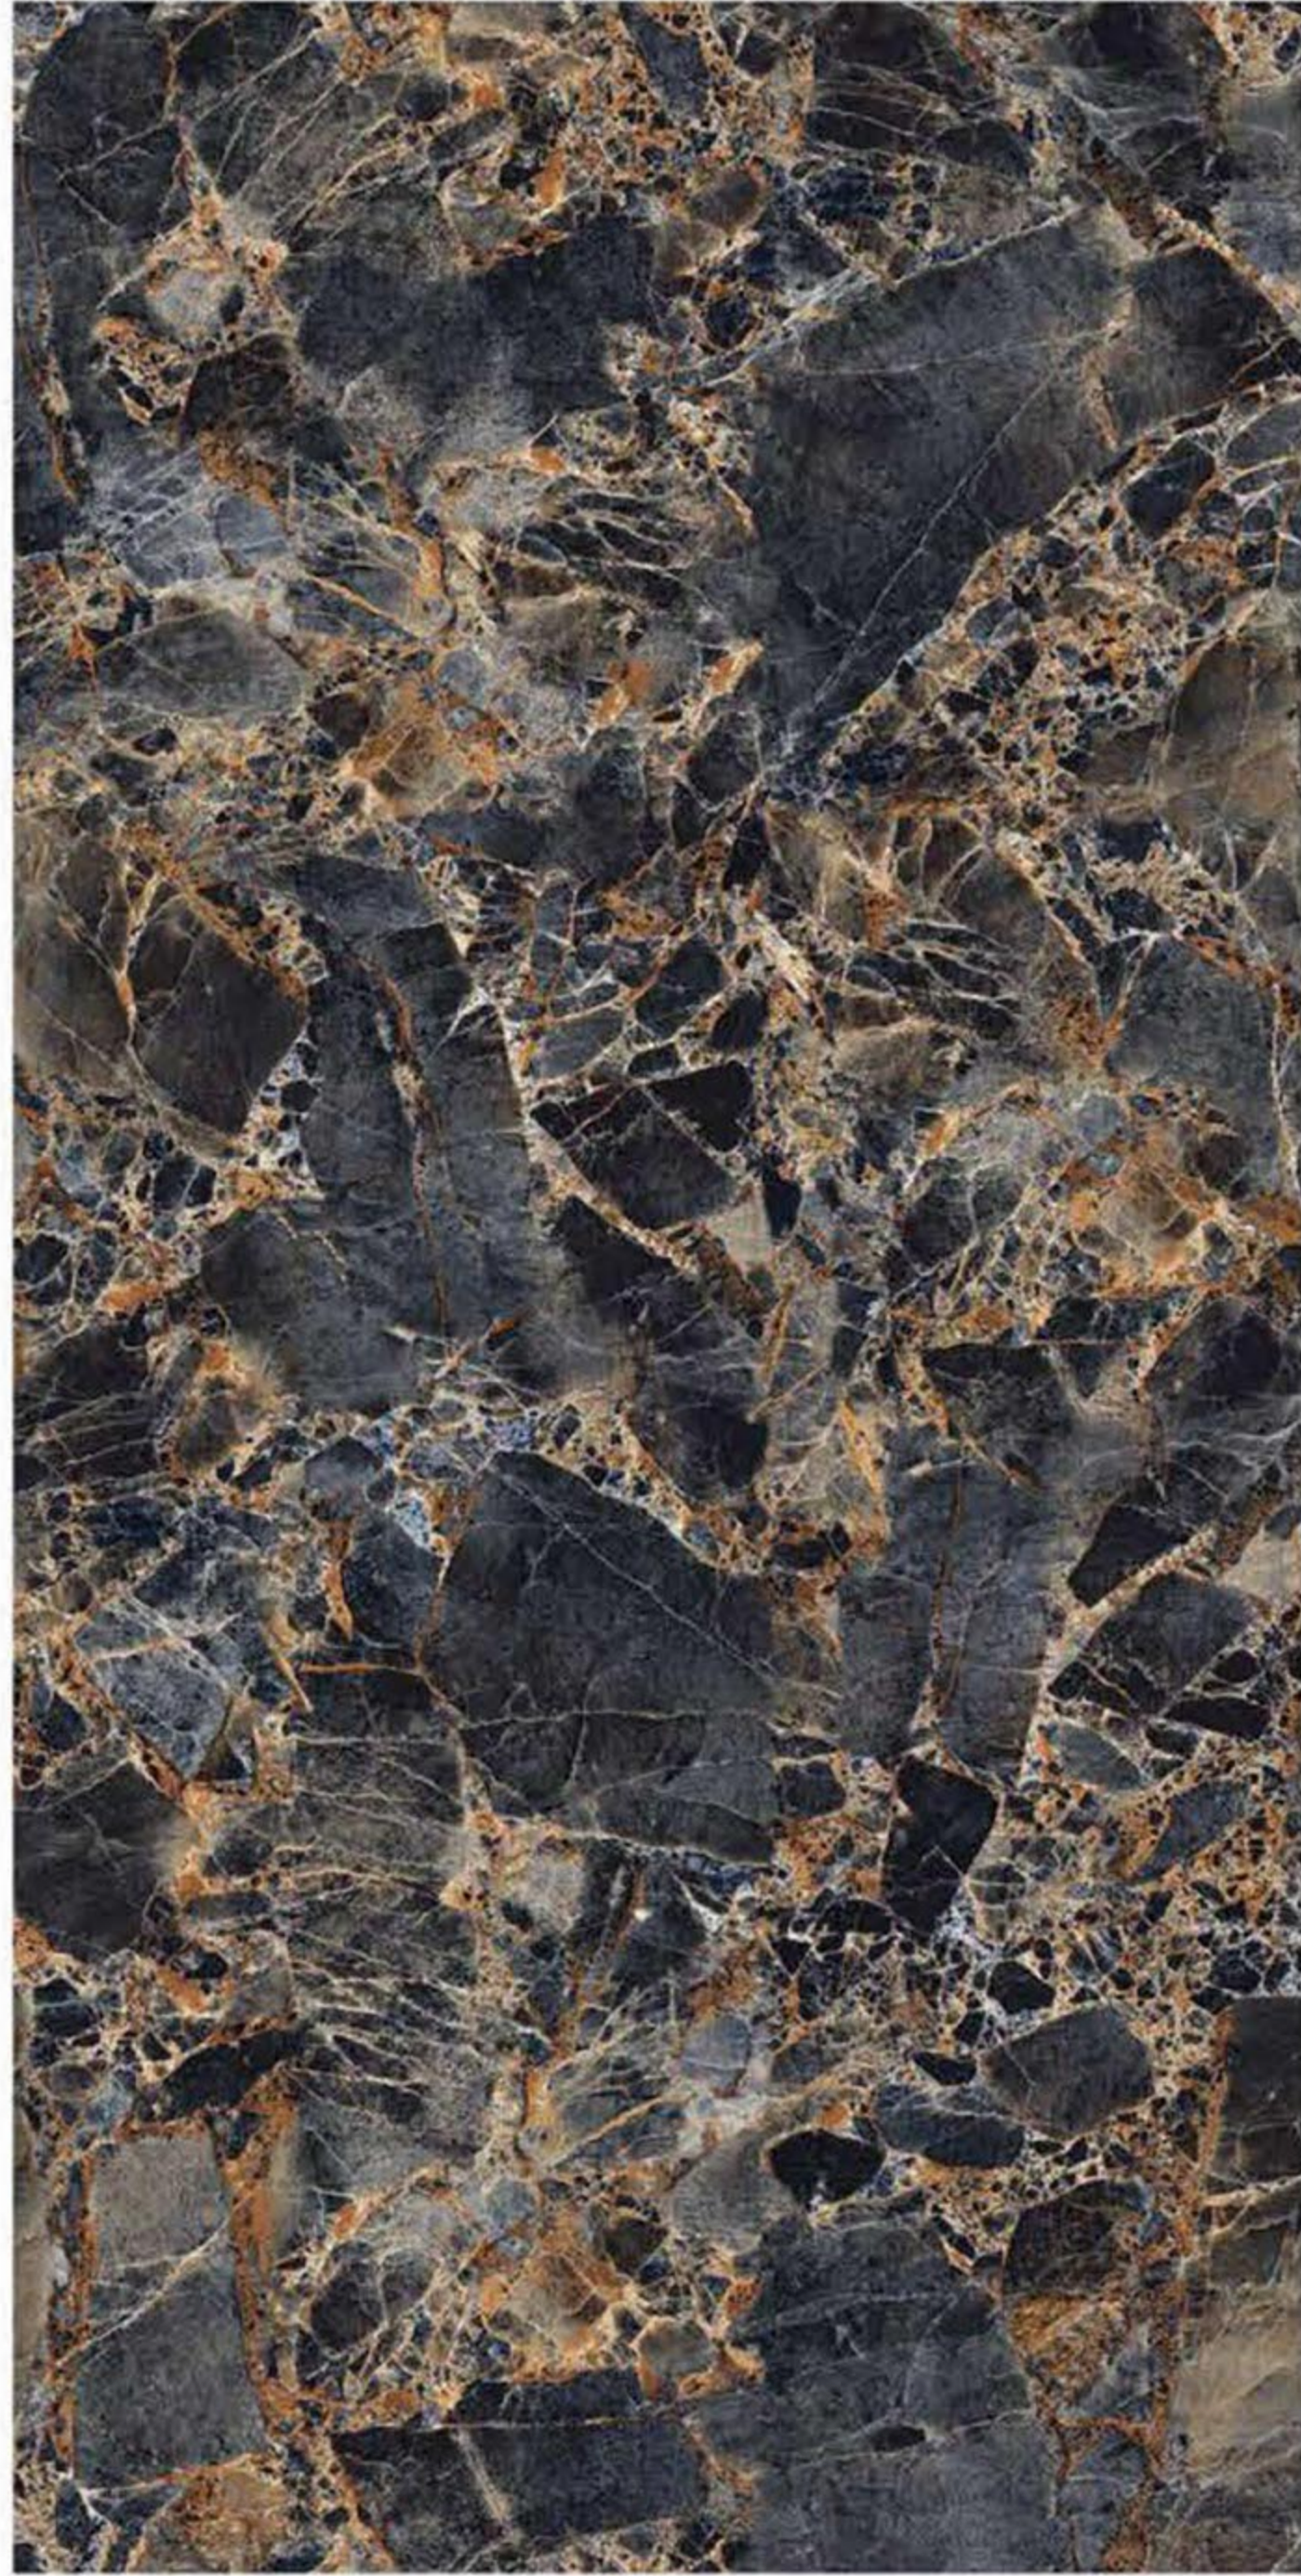

HEROIC MULTI