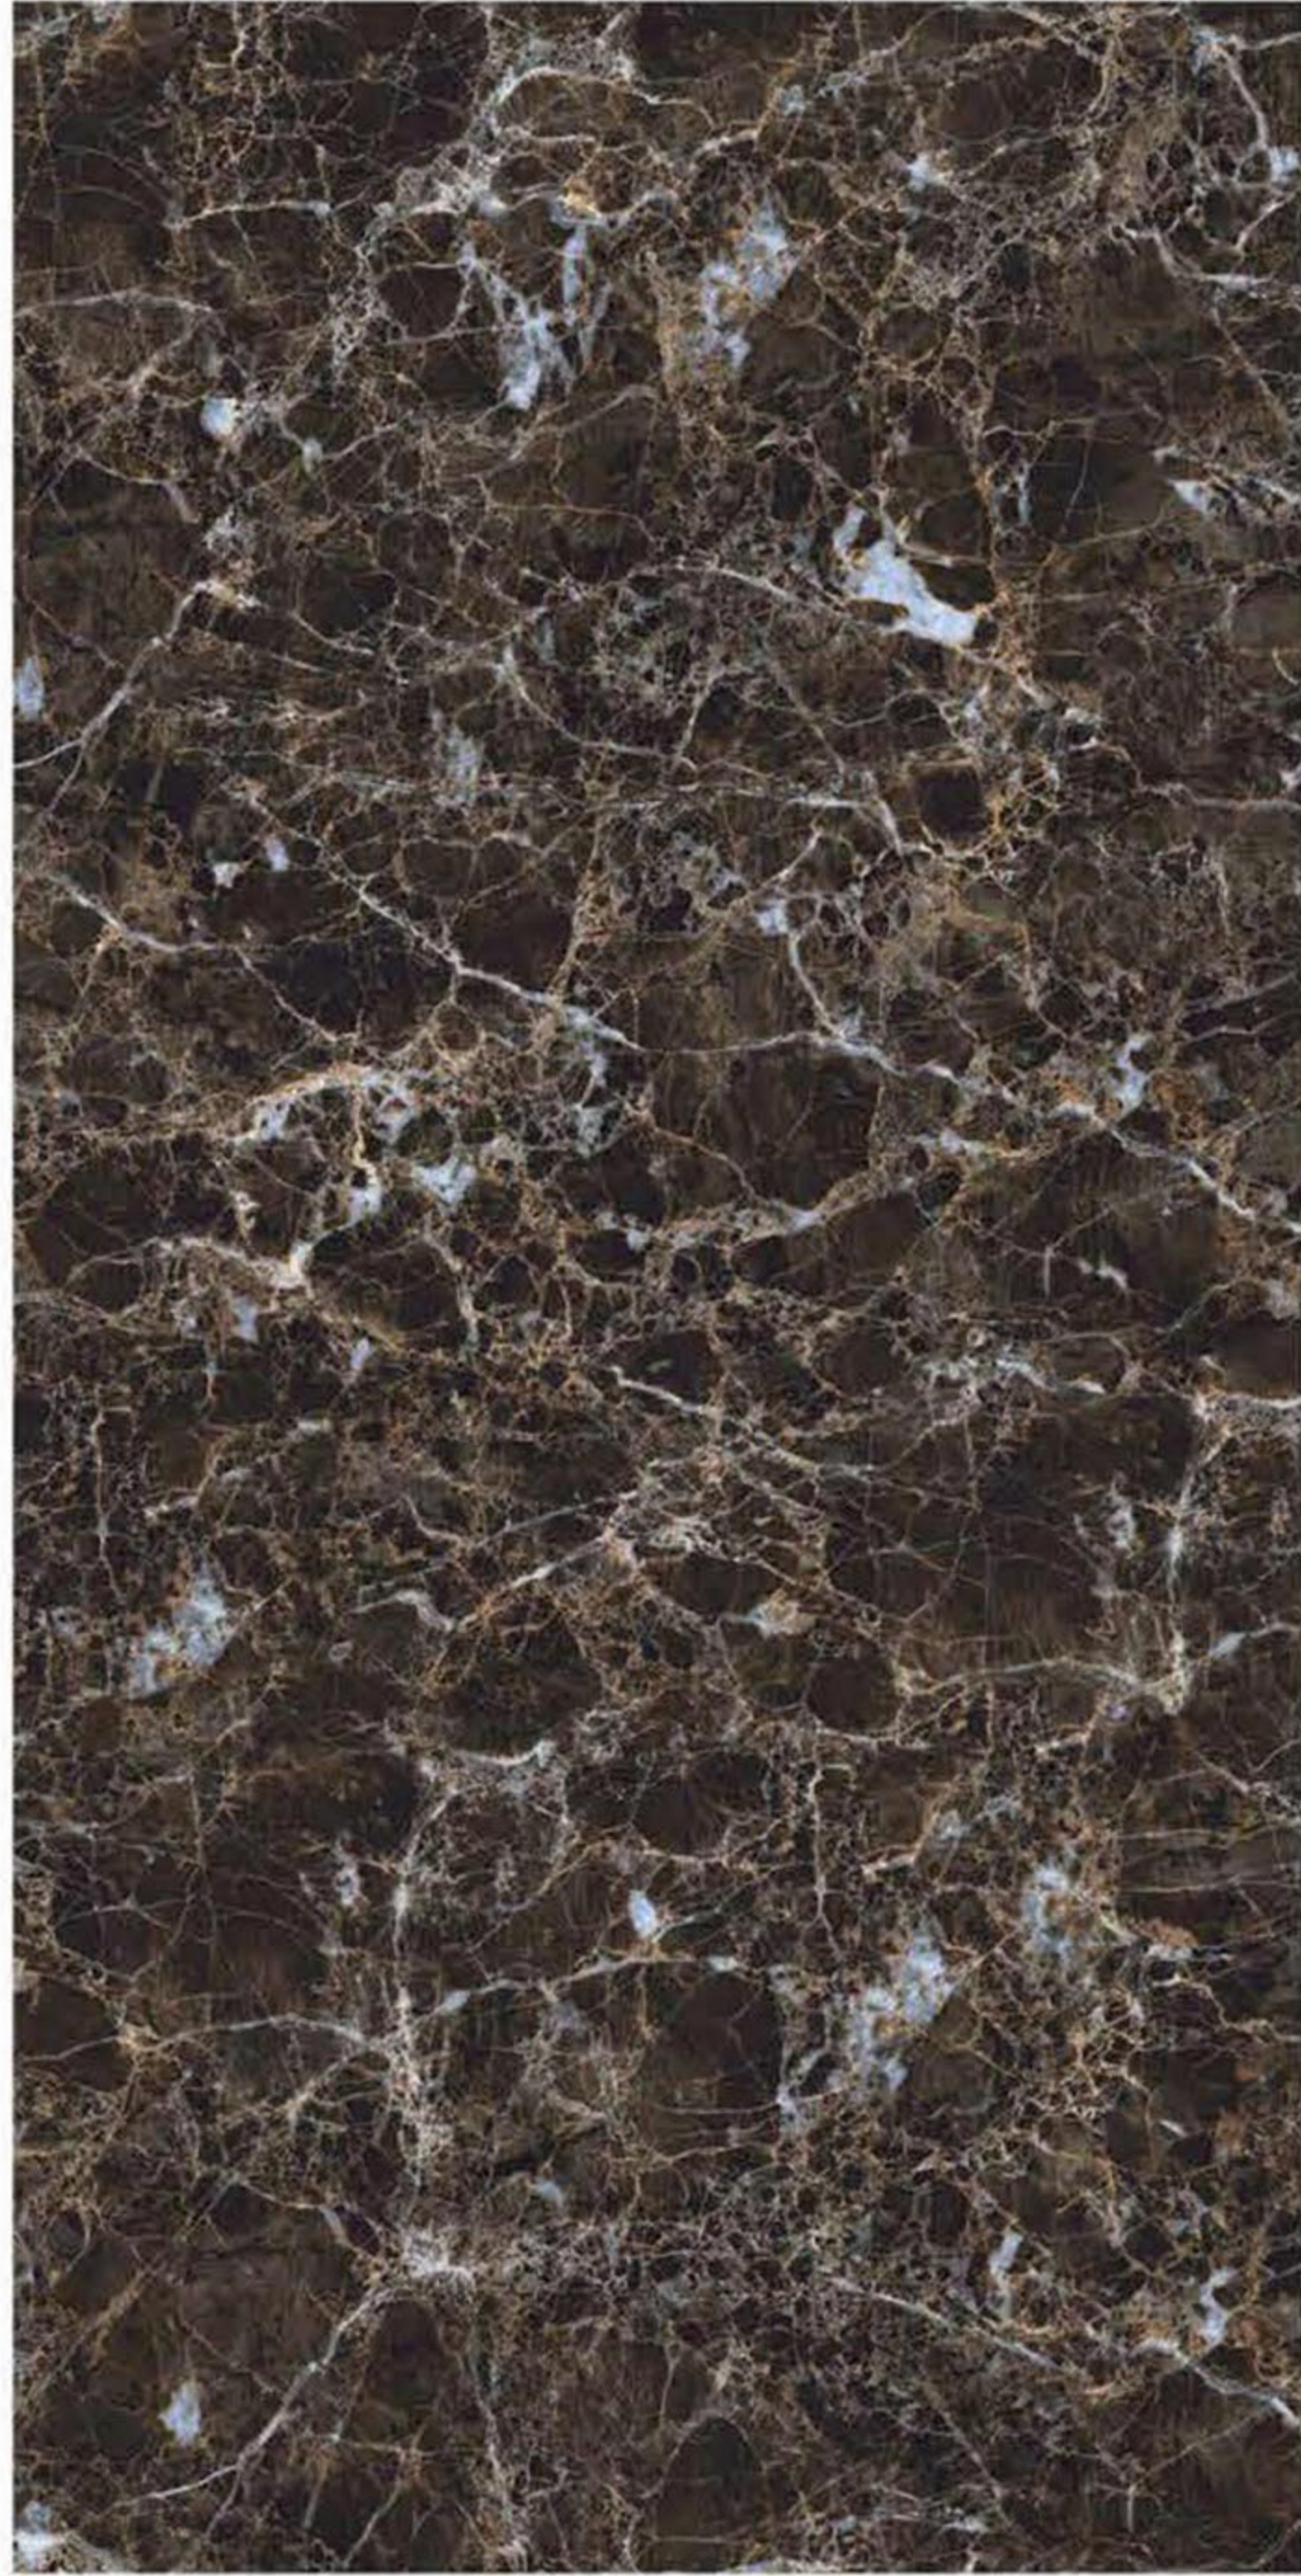

BRAZILLIAN STONE

HIGH GLOSSY

600 X 1200MM

BROWN DIAMOND

HIGH GLOSSY

600 X 1200MM

BROWN EMAPRADOR

HIGH GLOSSY