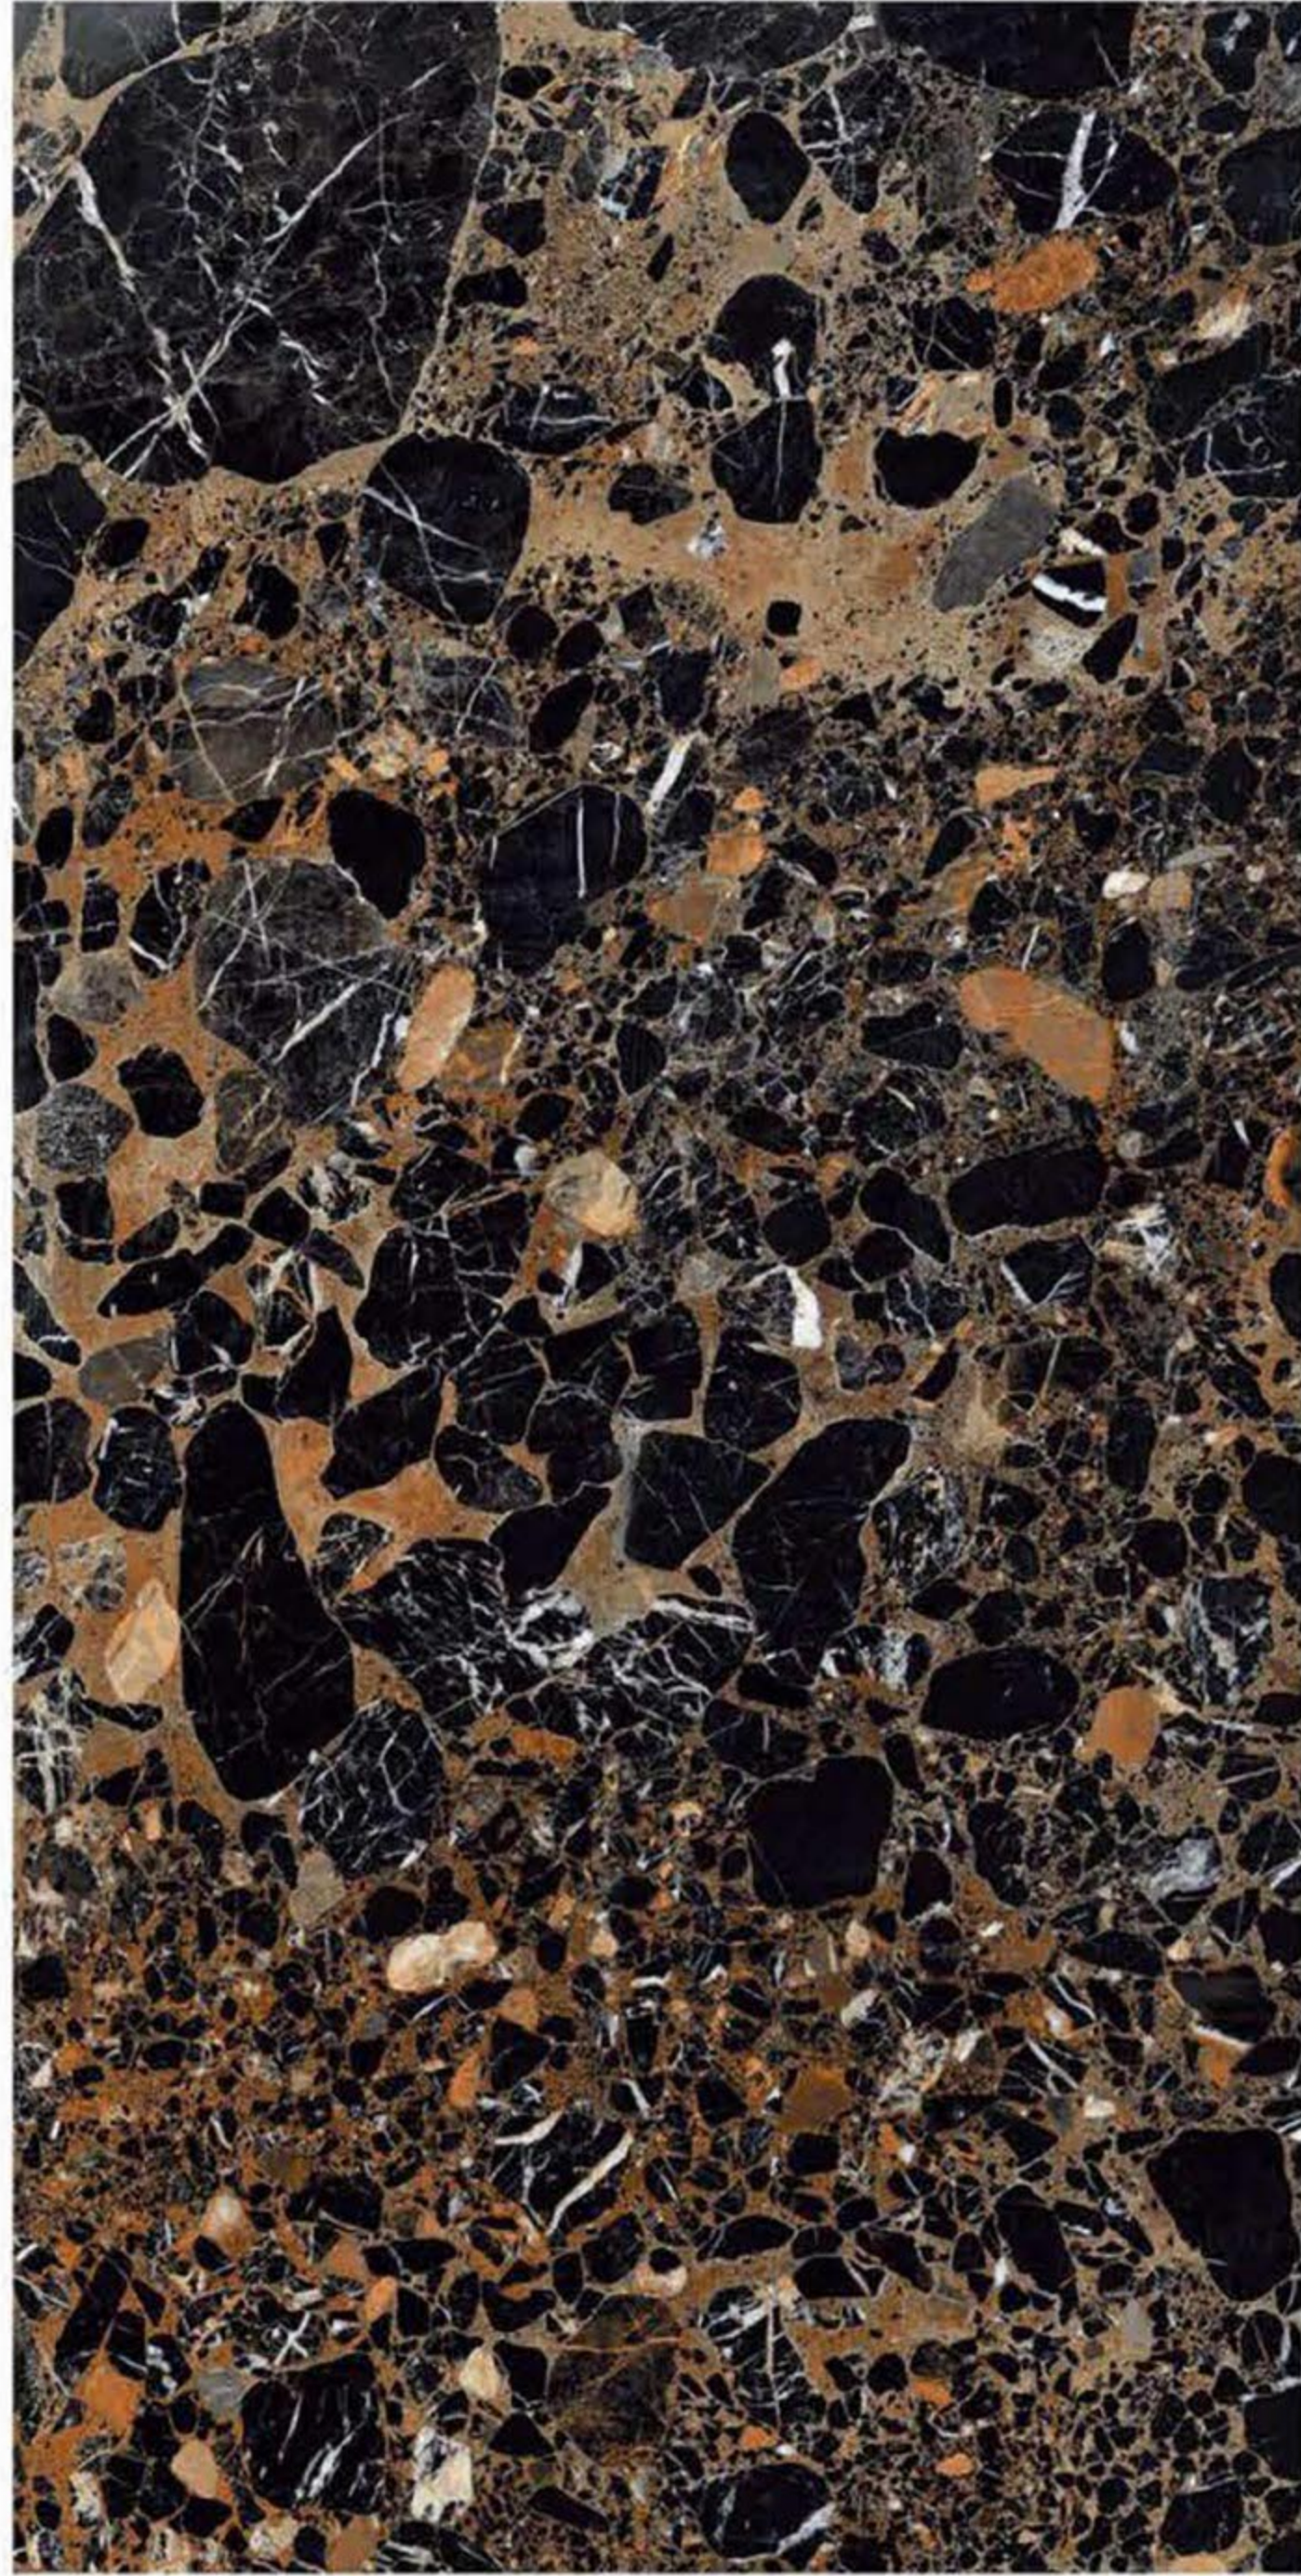

BROWN PRADA