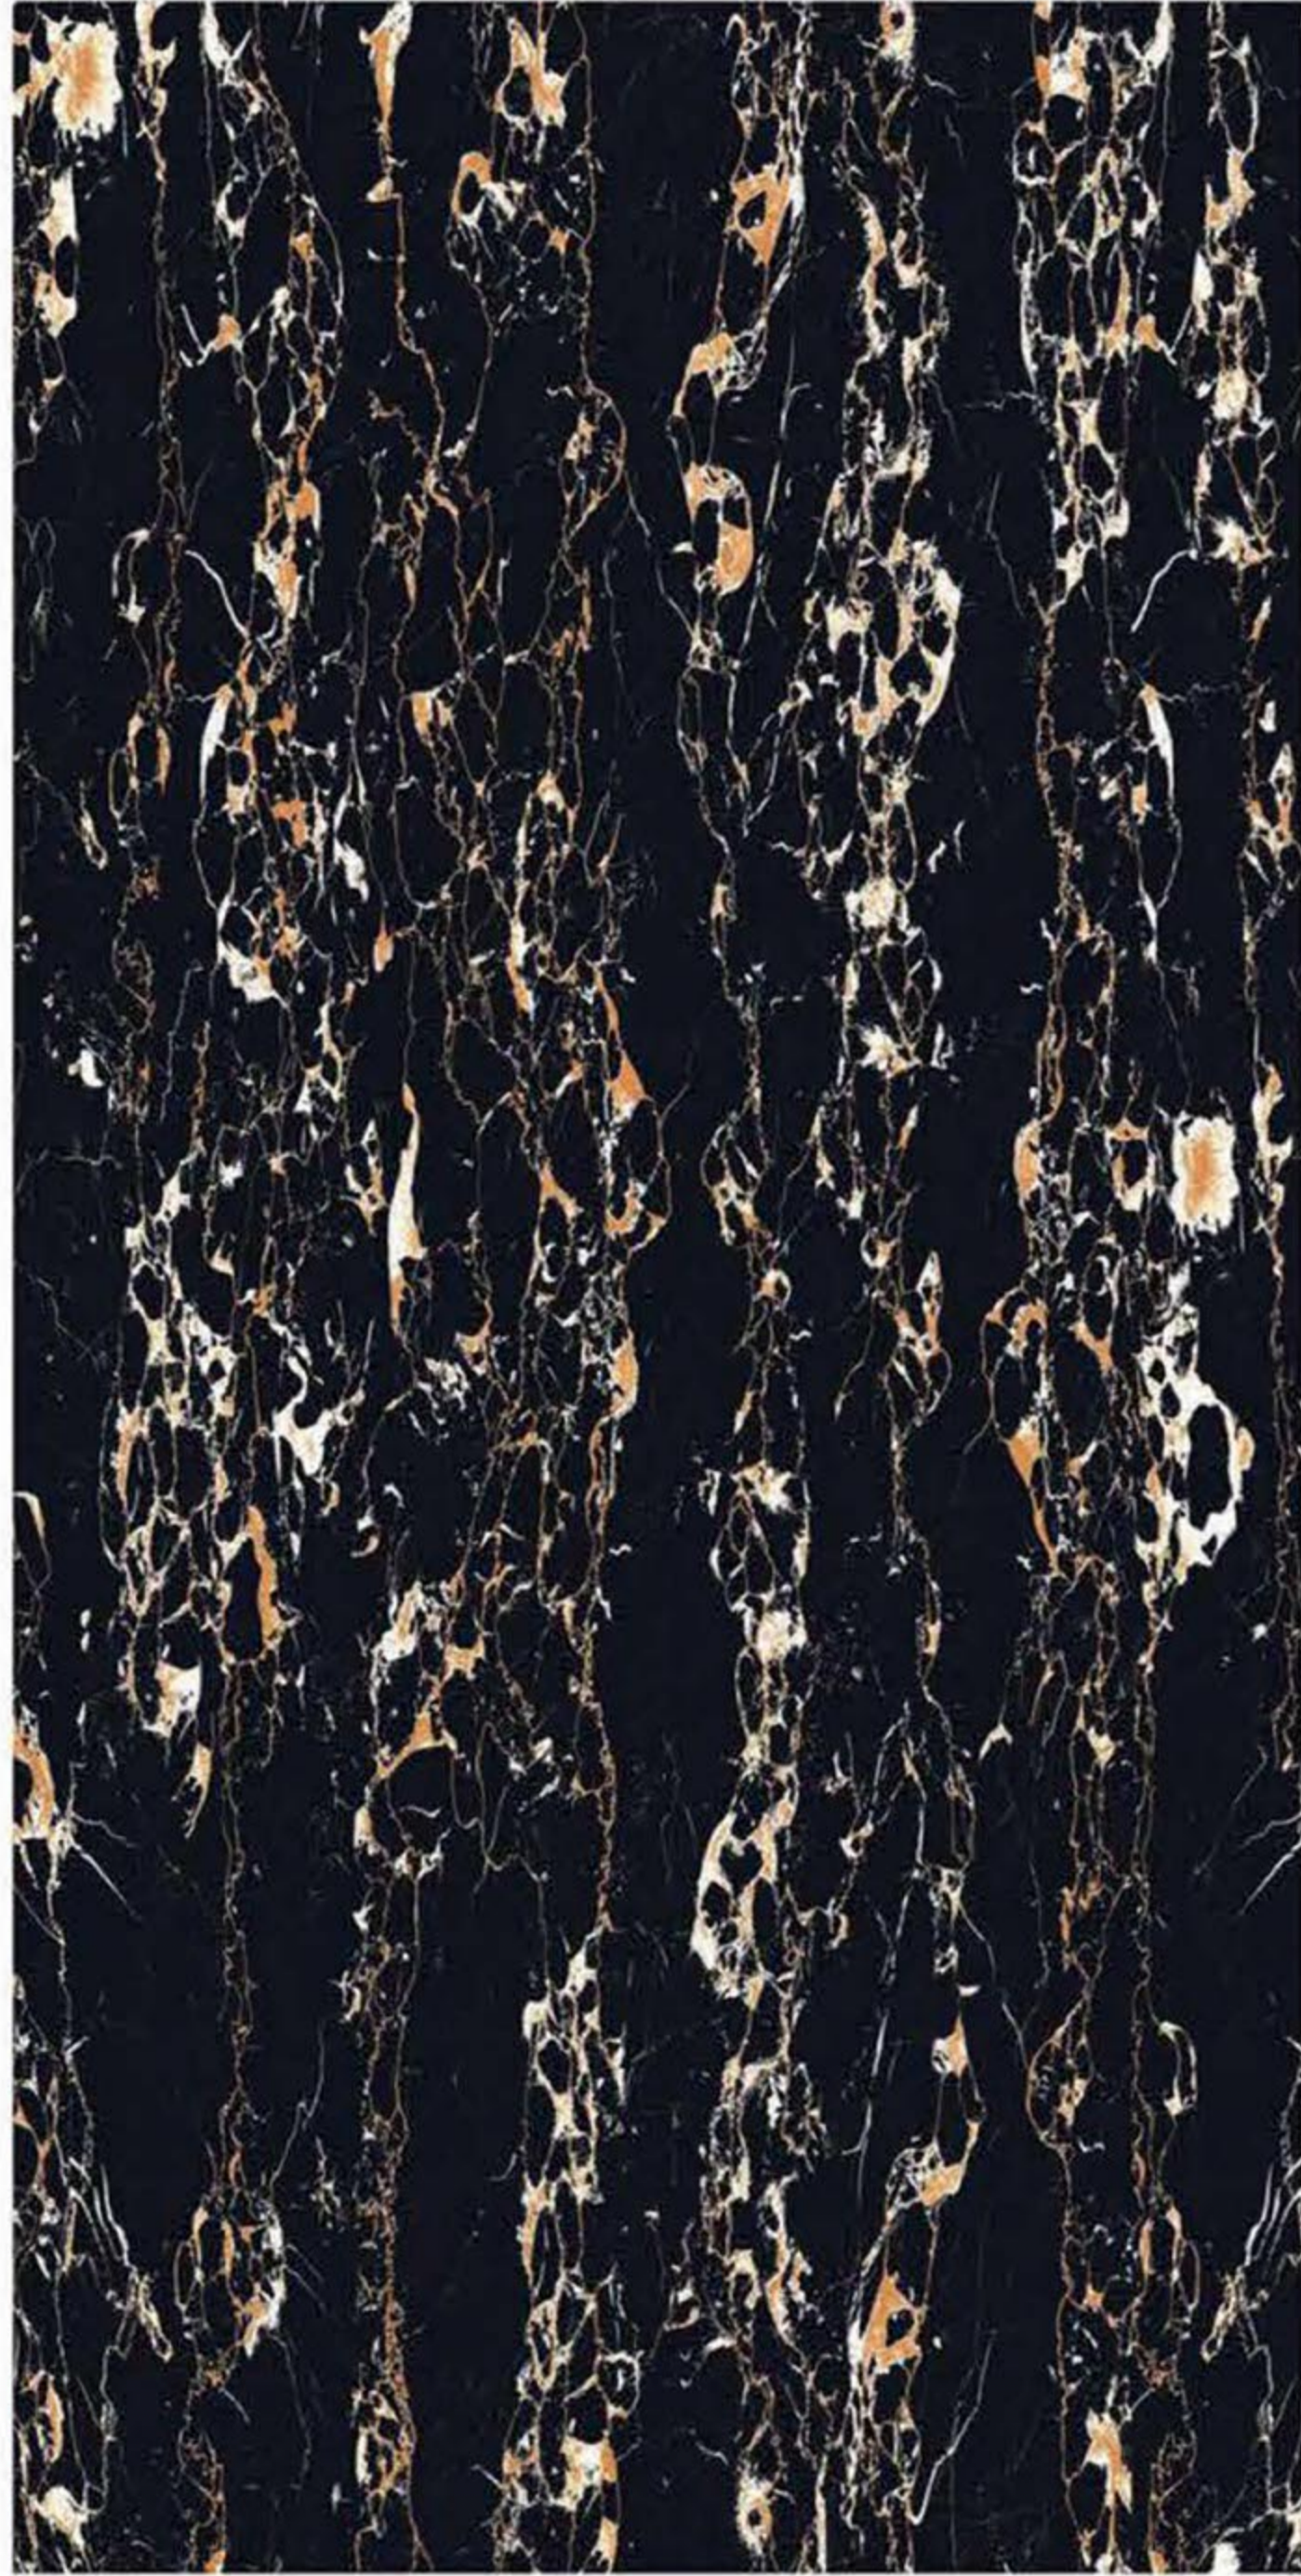

ORYO GOLDEN