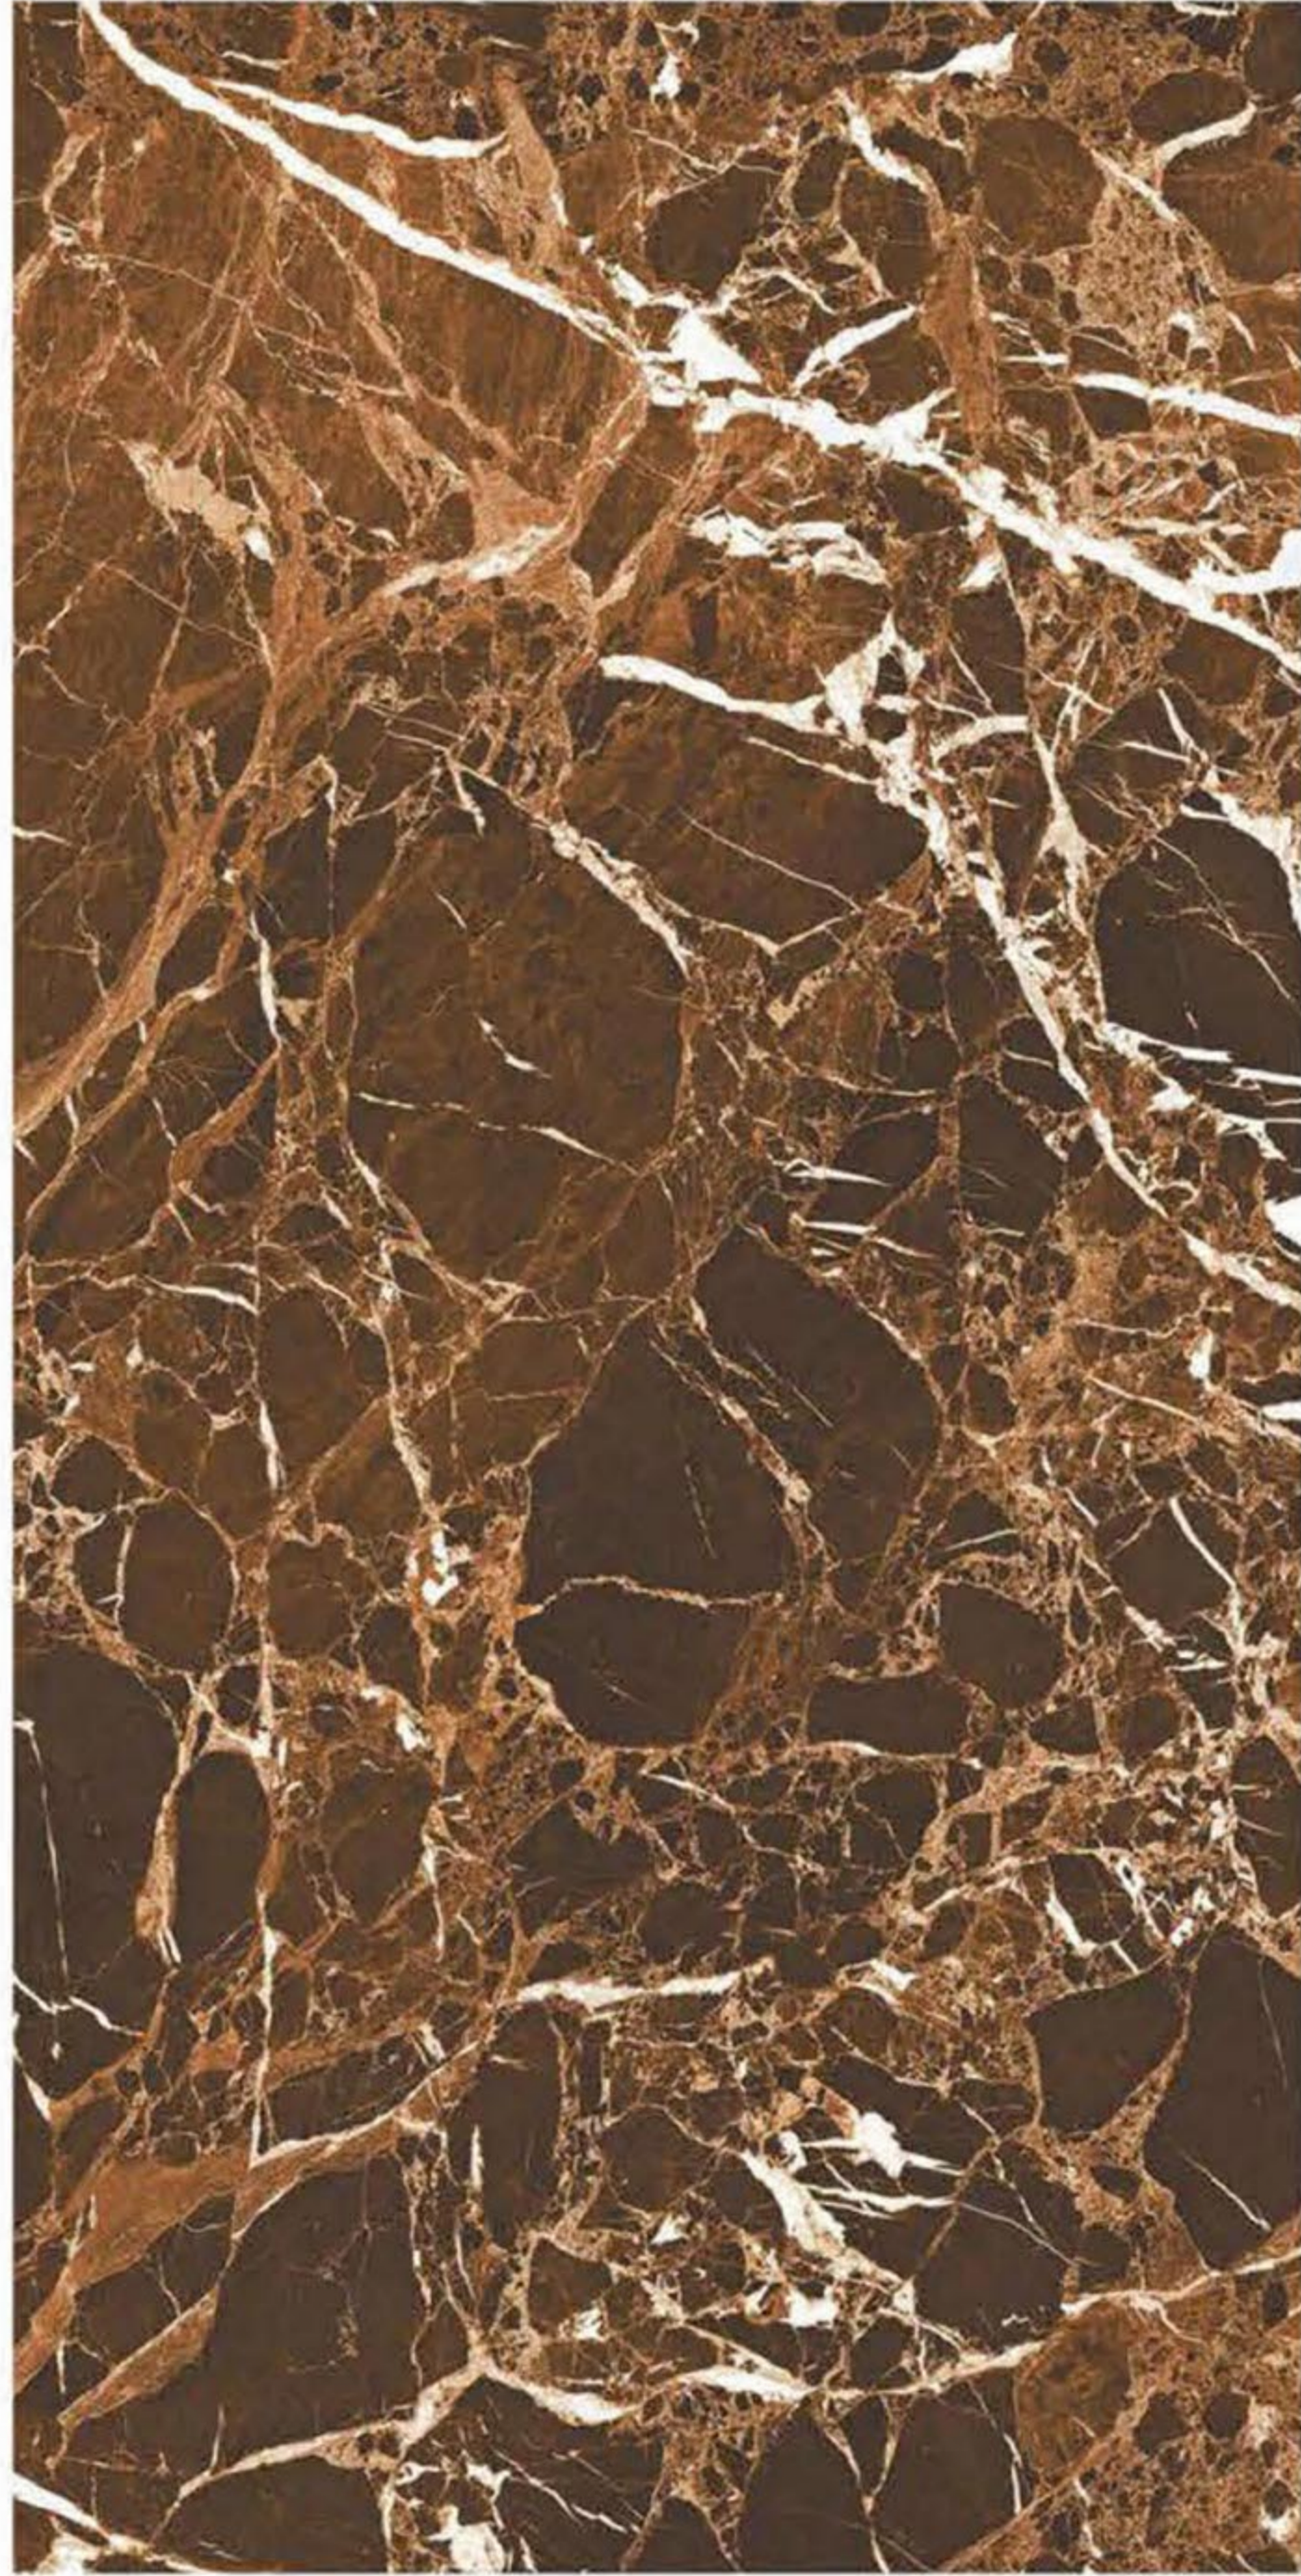

SCAMBIO BROWN