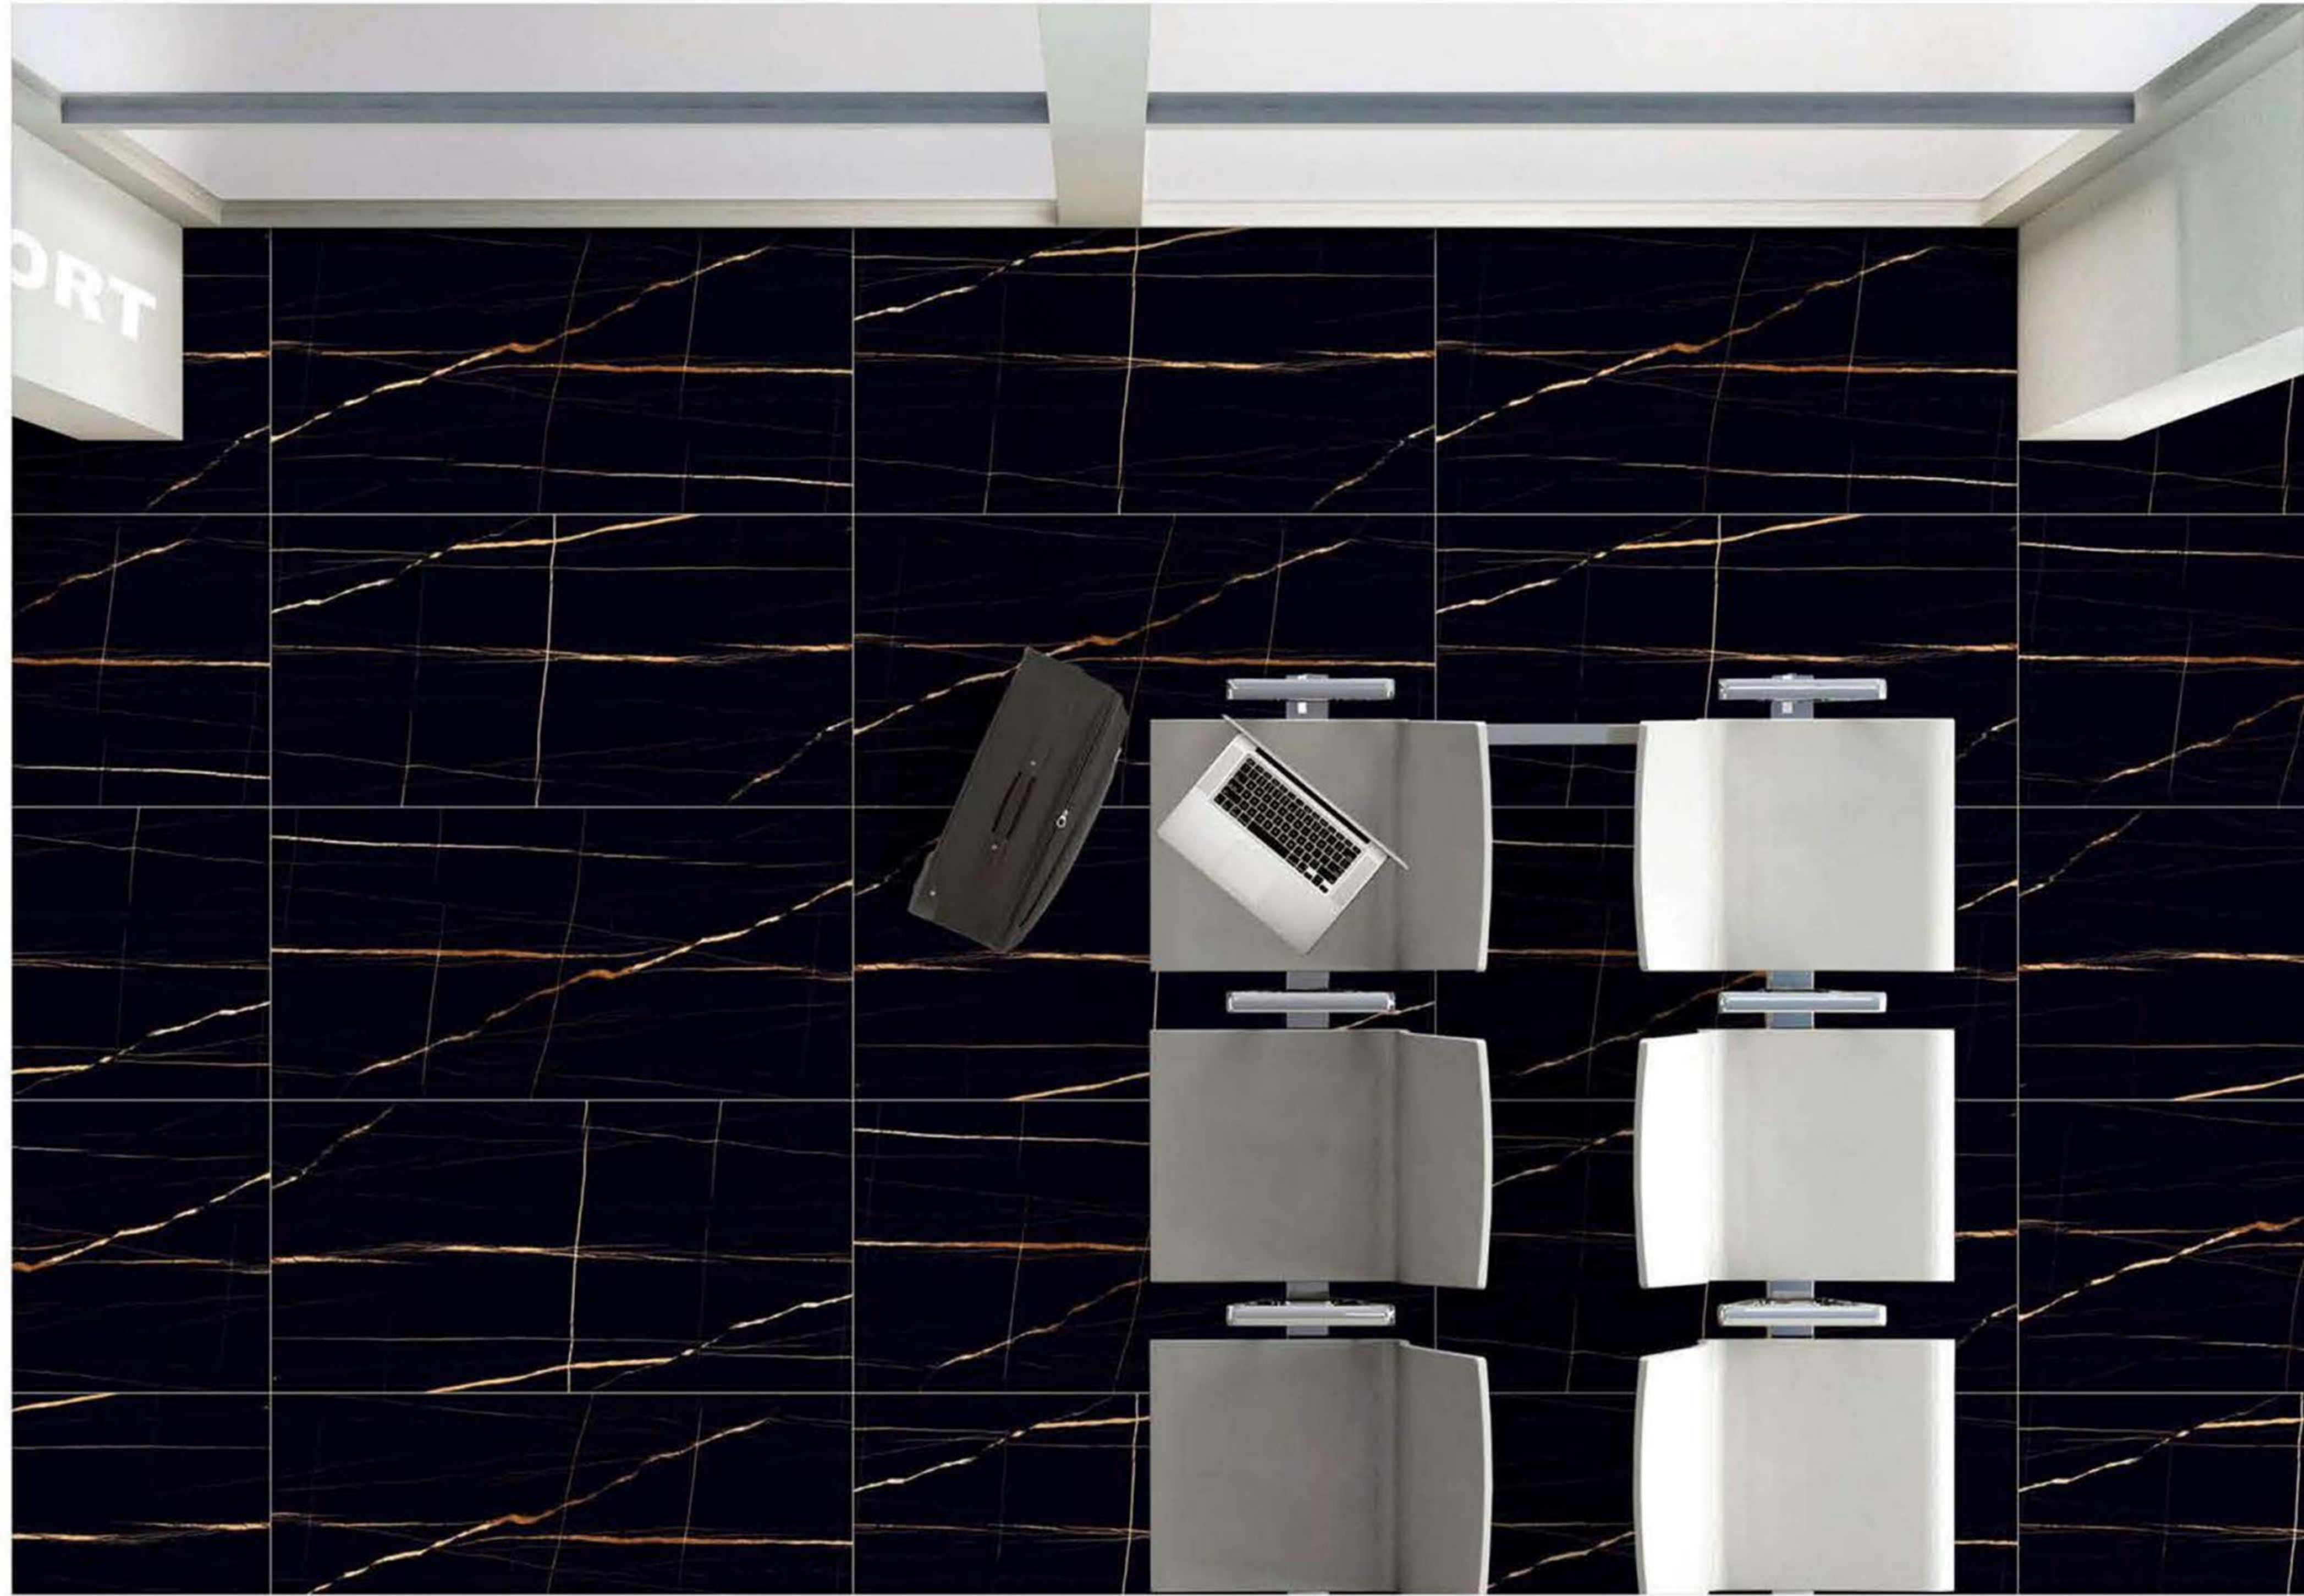

HIGH GLOSSY

600 X 1200MM

BLACK THUNDER

HIGH GLOSSY

600 X 1200MM

BLACK WONDER

HIGH GLOSSY

600 X 1200MM