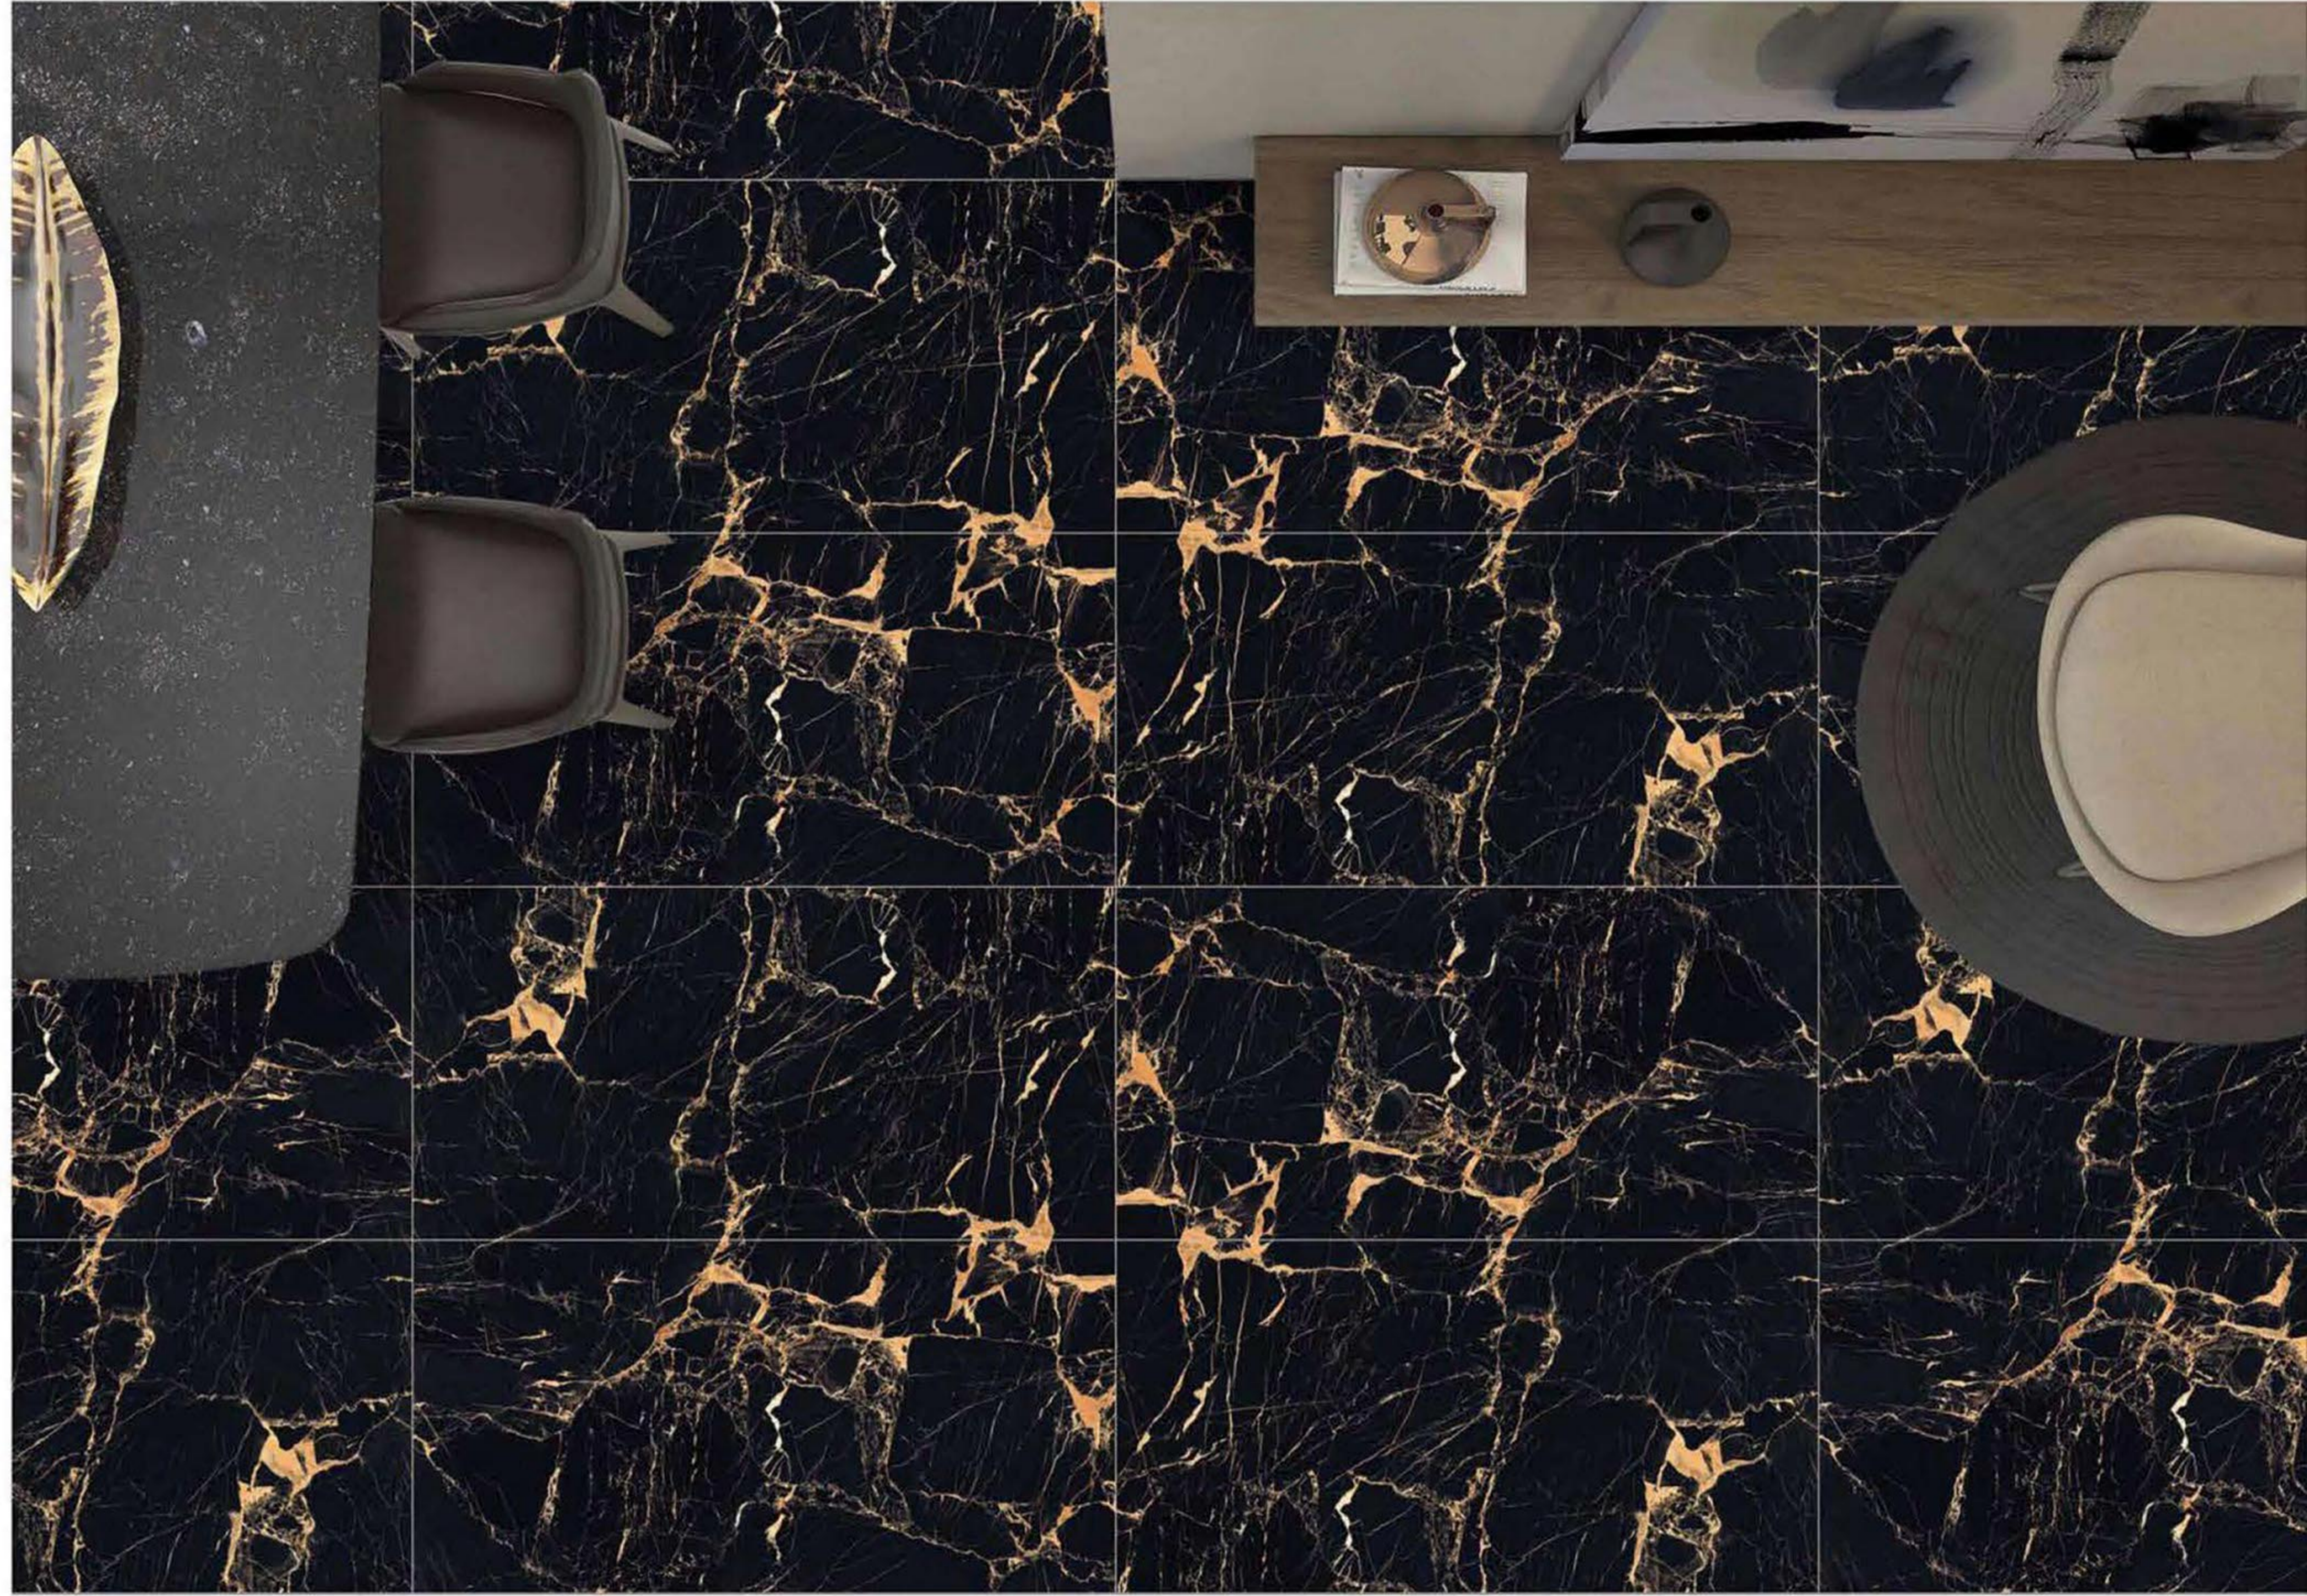

HIGH GLOSSY

600 X 1200MM