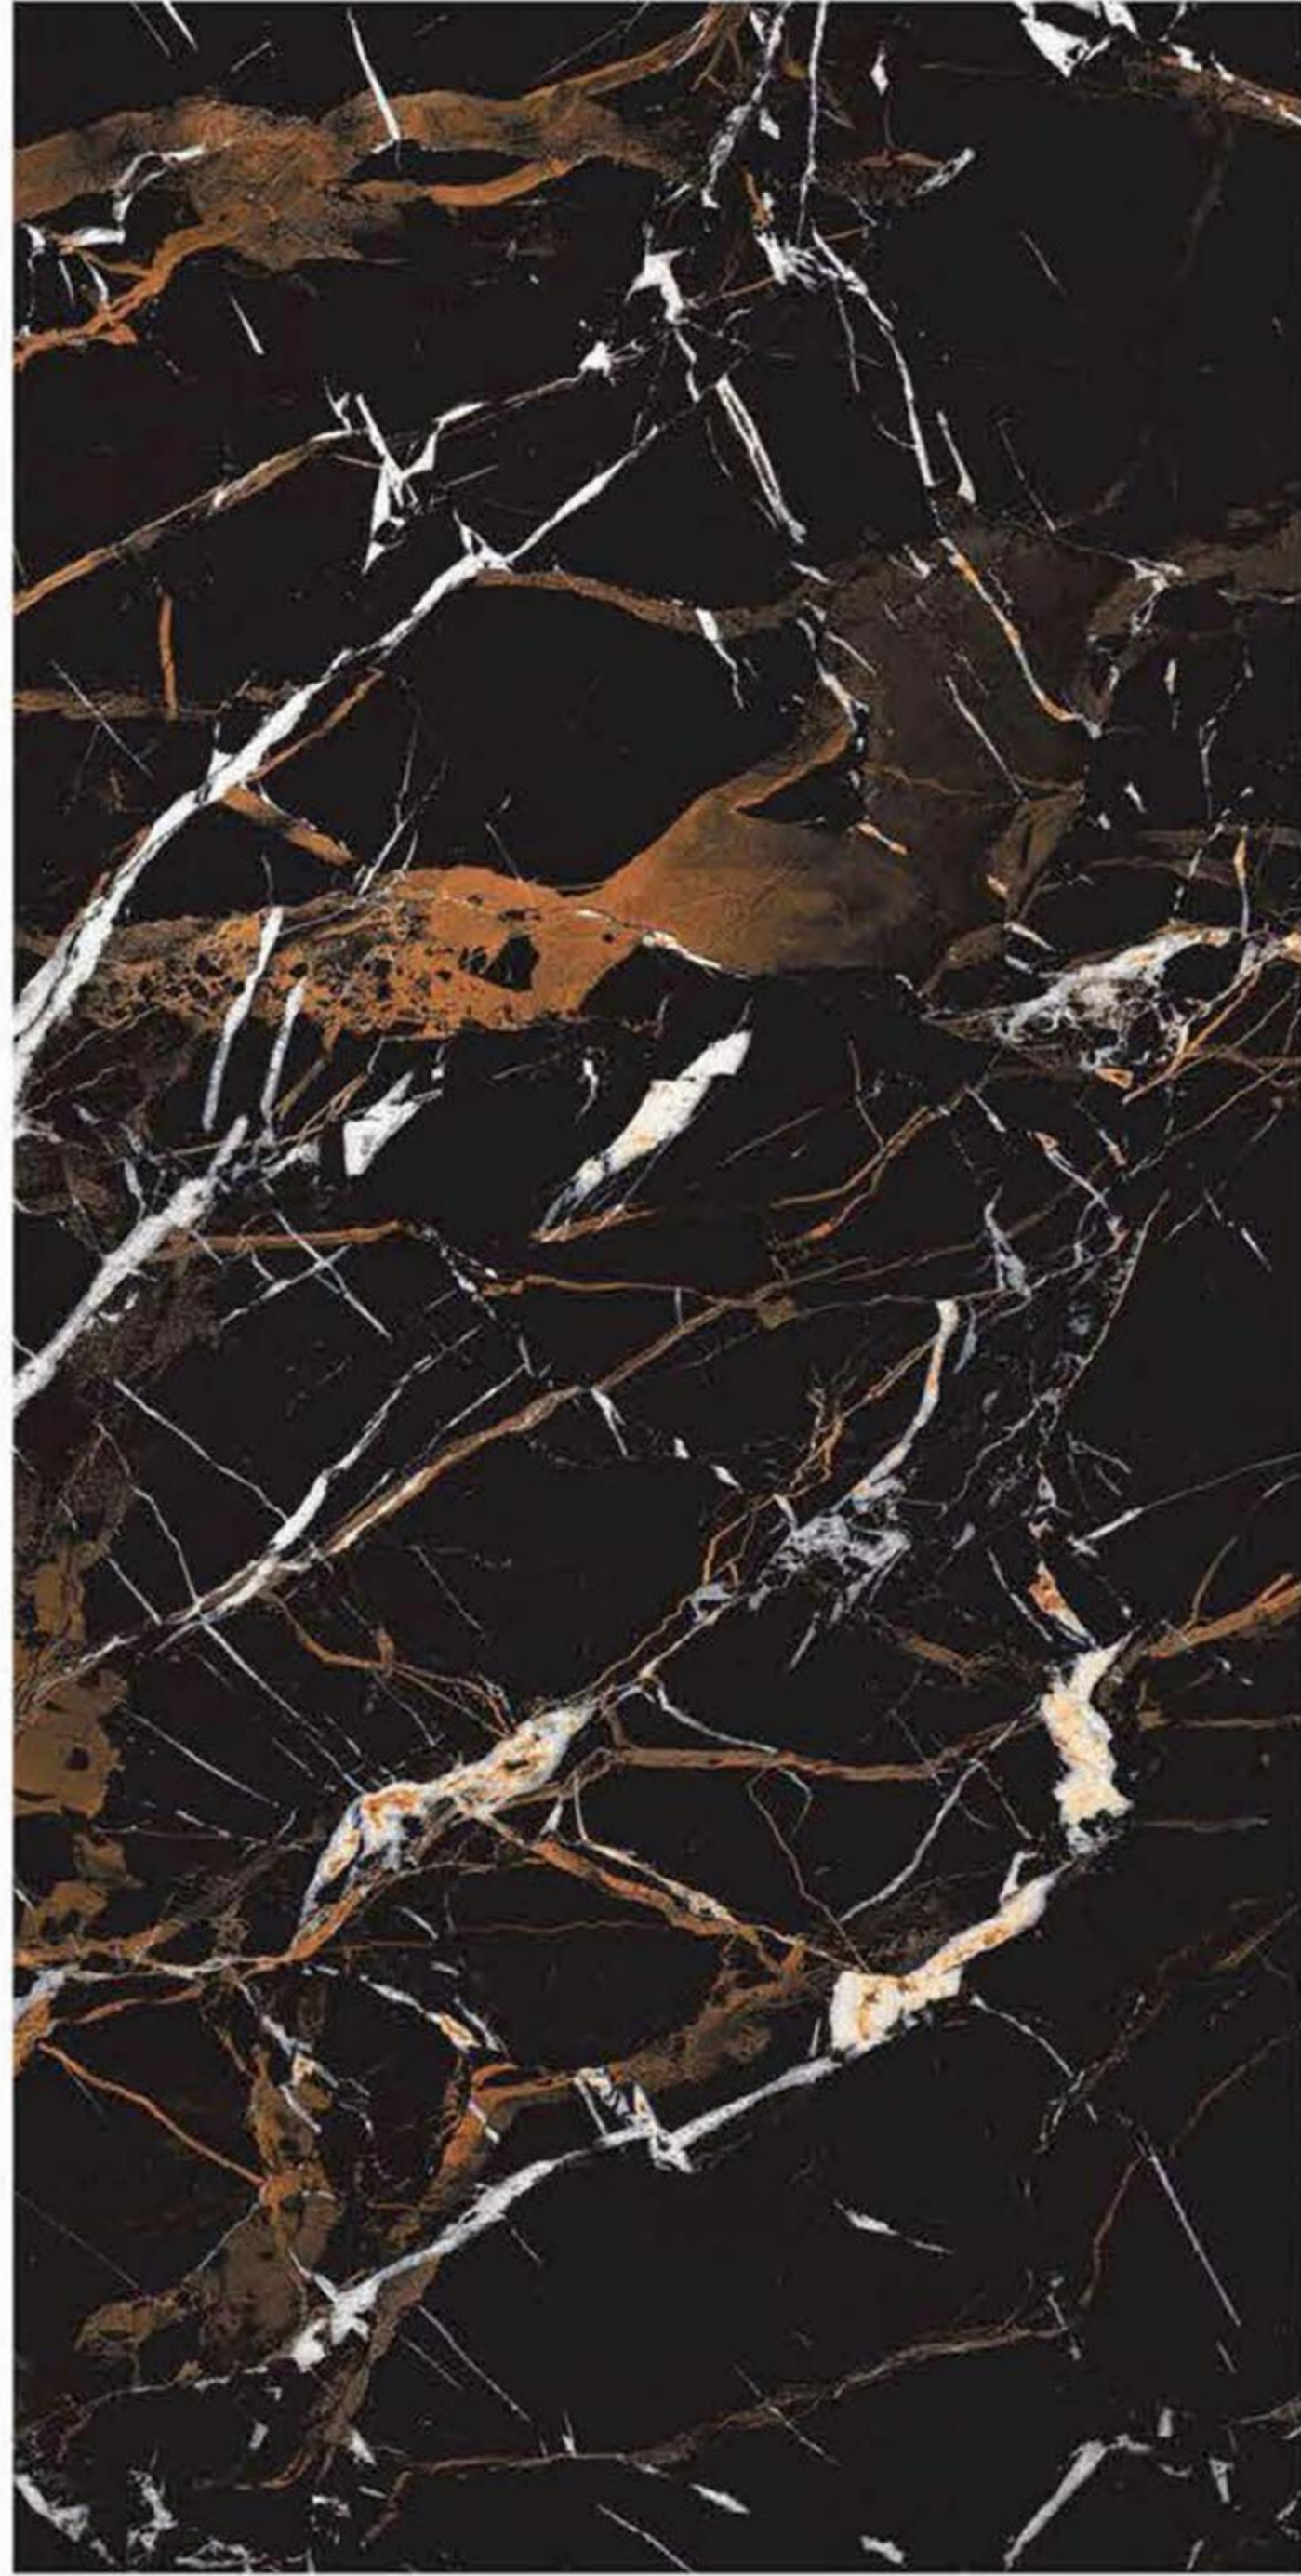

WHITE WAVES

HIGH GLOSSY

600 X 1200MM

XPLODE GRIGIO

HIGH GLOSSY

600 X 1200MM

ZENET BLACK

HIGH GLOSSY