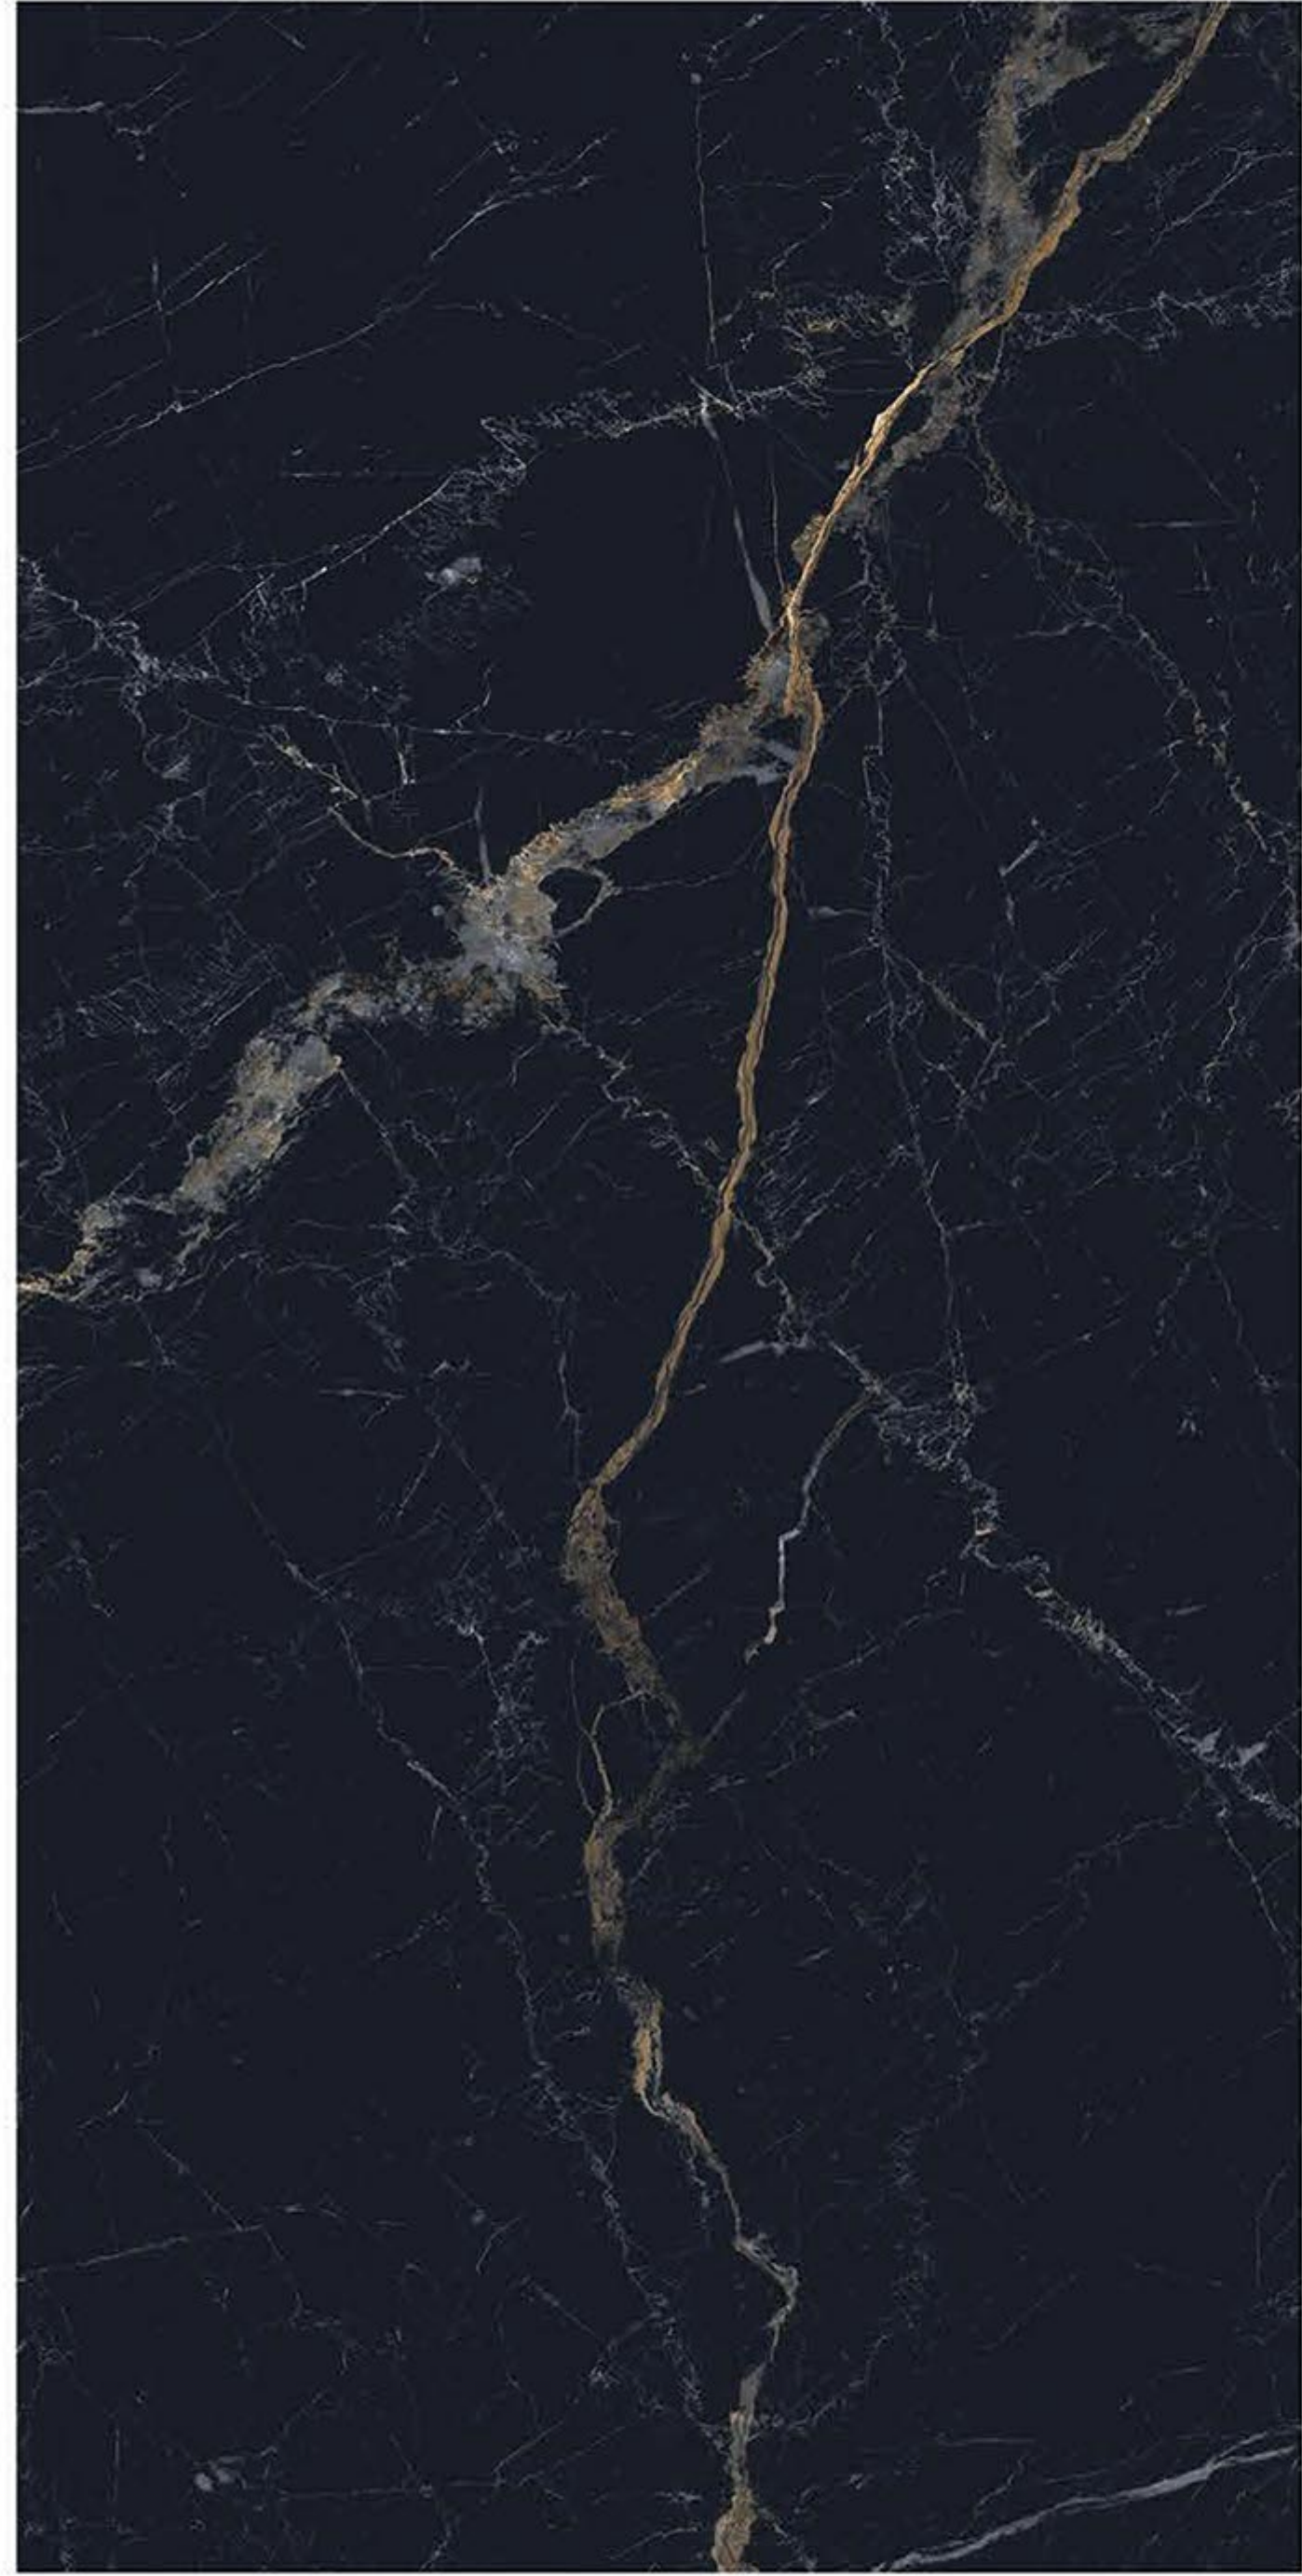

600 X 1200MM

SILK\_BLUE

HIGH GLOSSY

600 X 1200MM

SIMON\_NATURAL

HIGH GLOSSY

600 X 1200MM

SOCHI GOLD