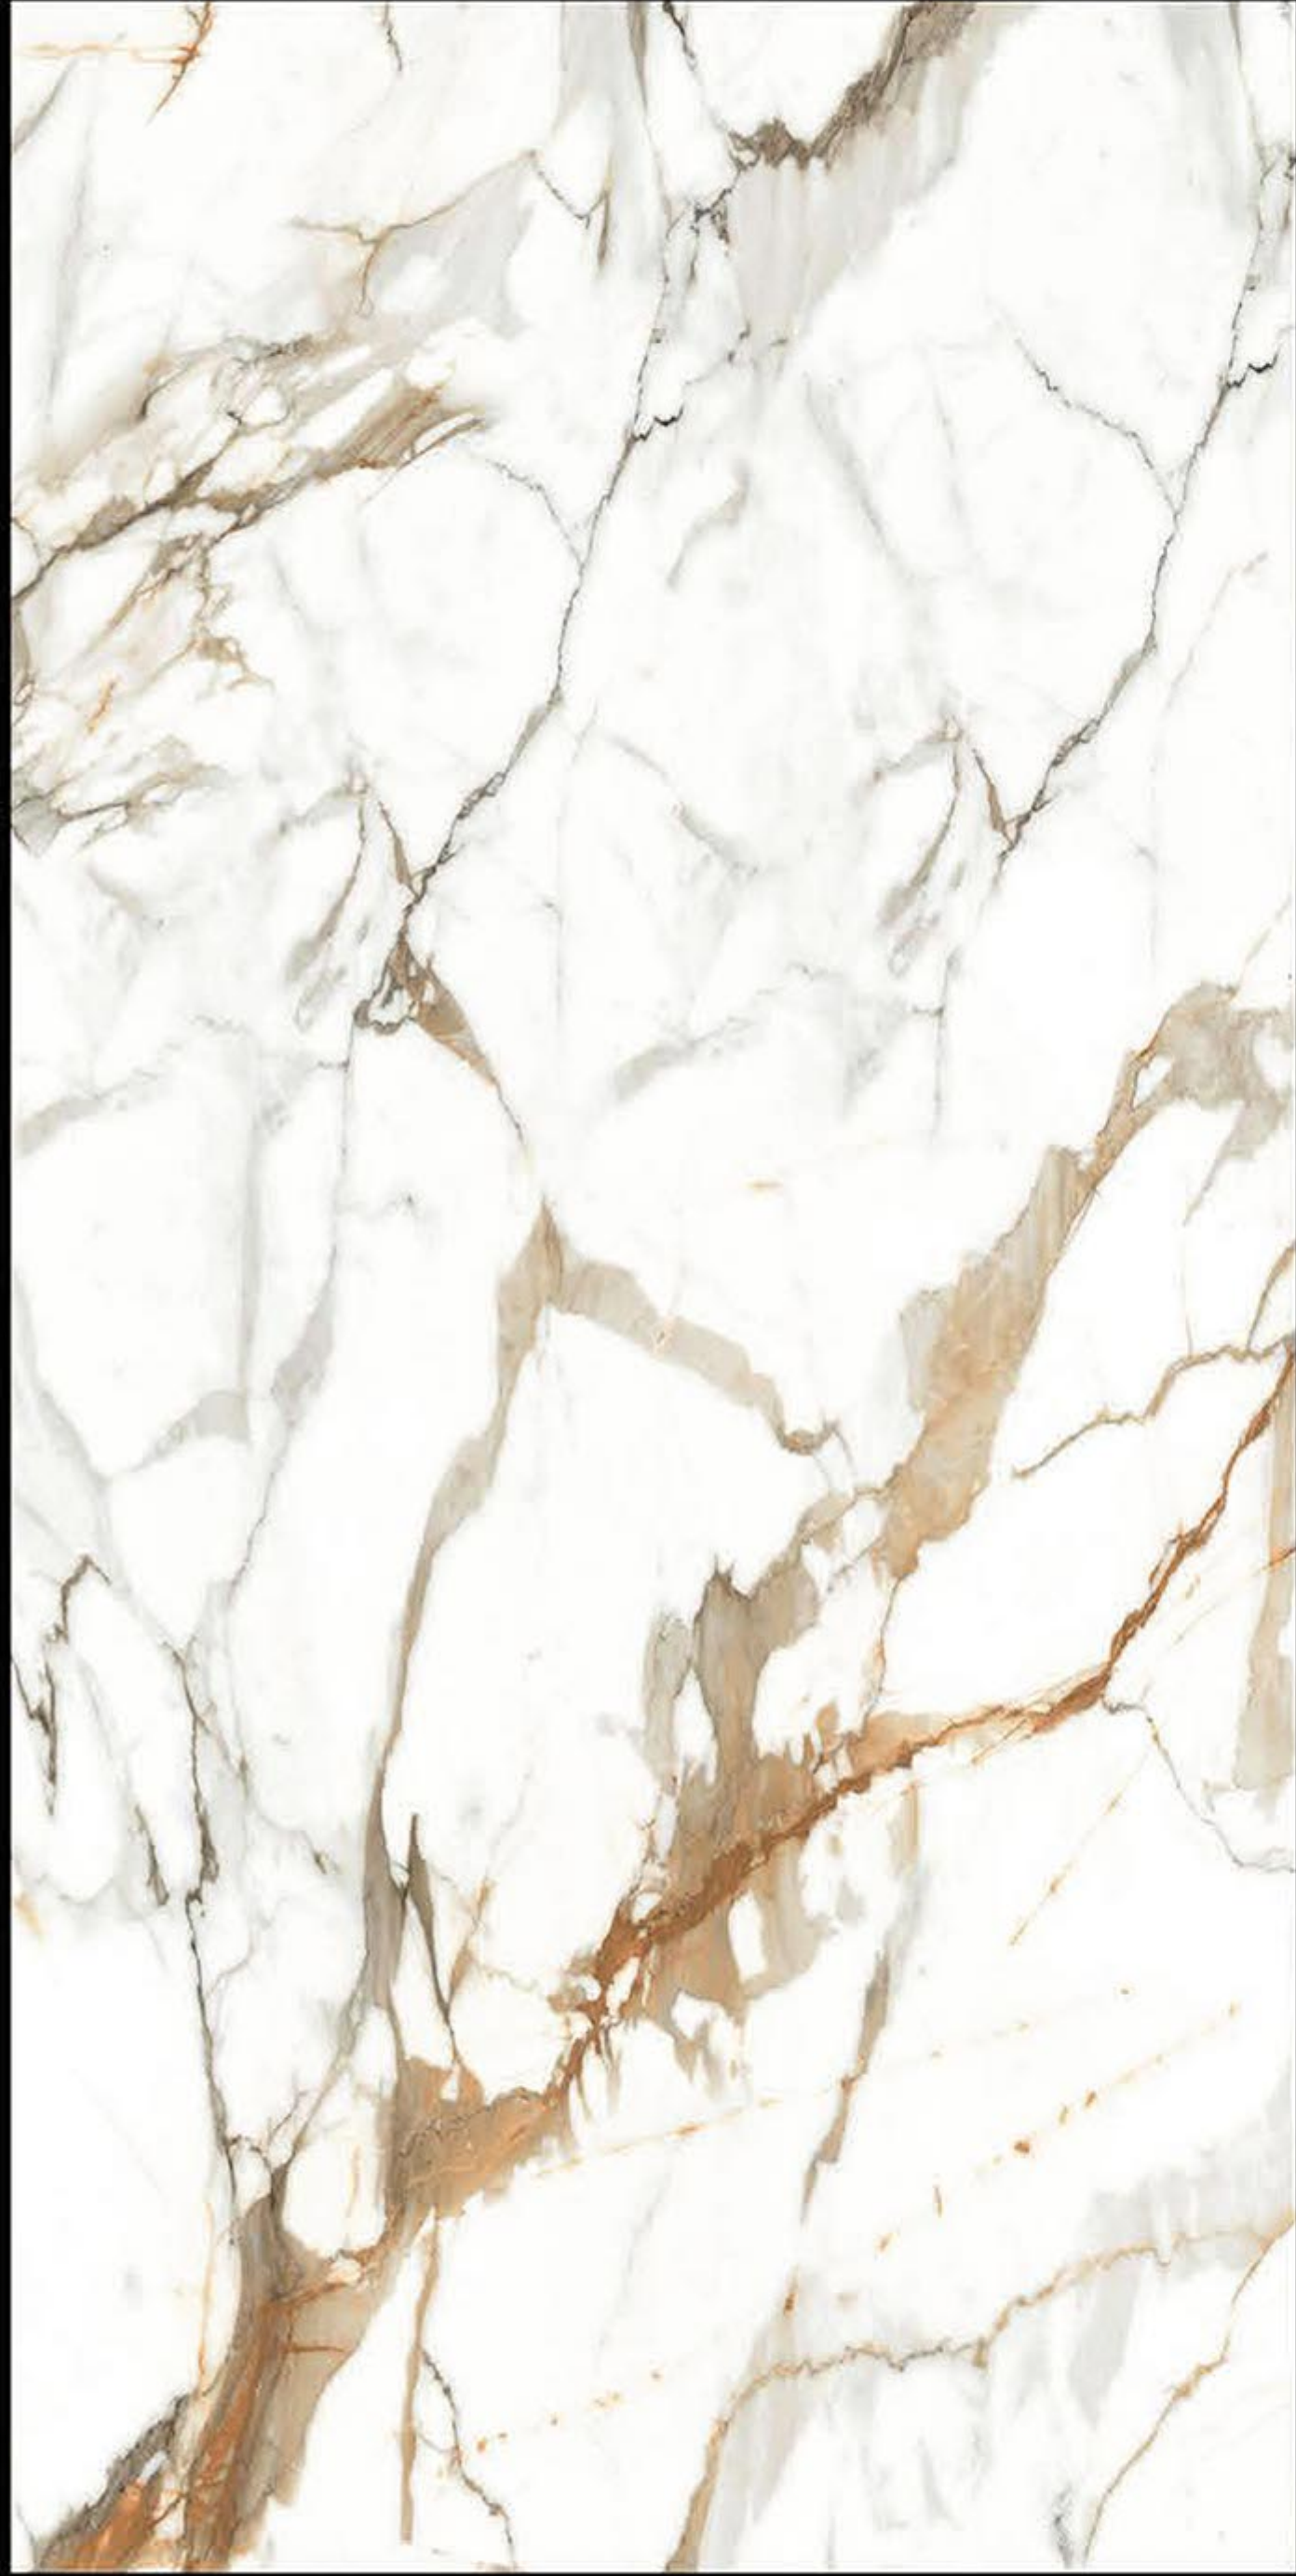

Cosmos black

EMERSON_NATURAL