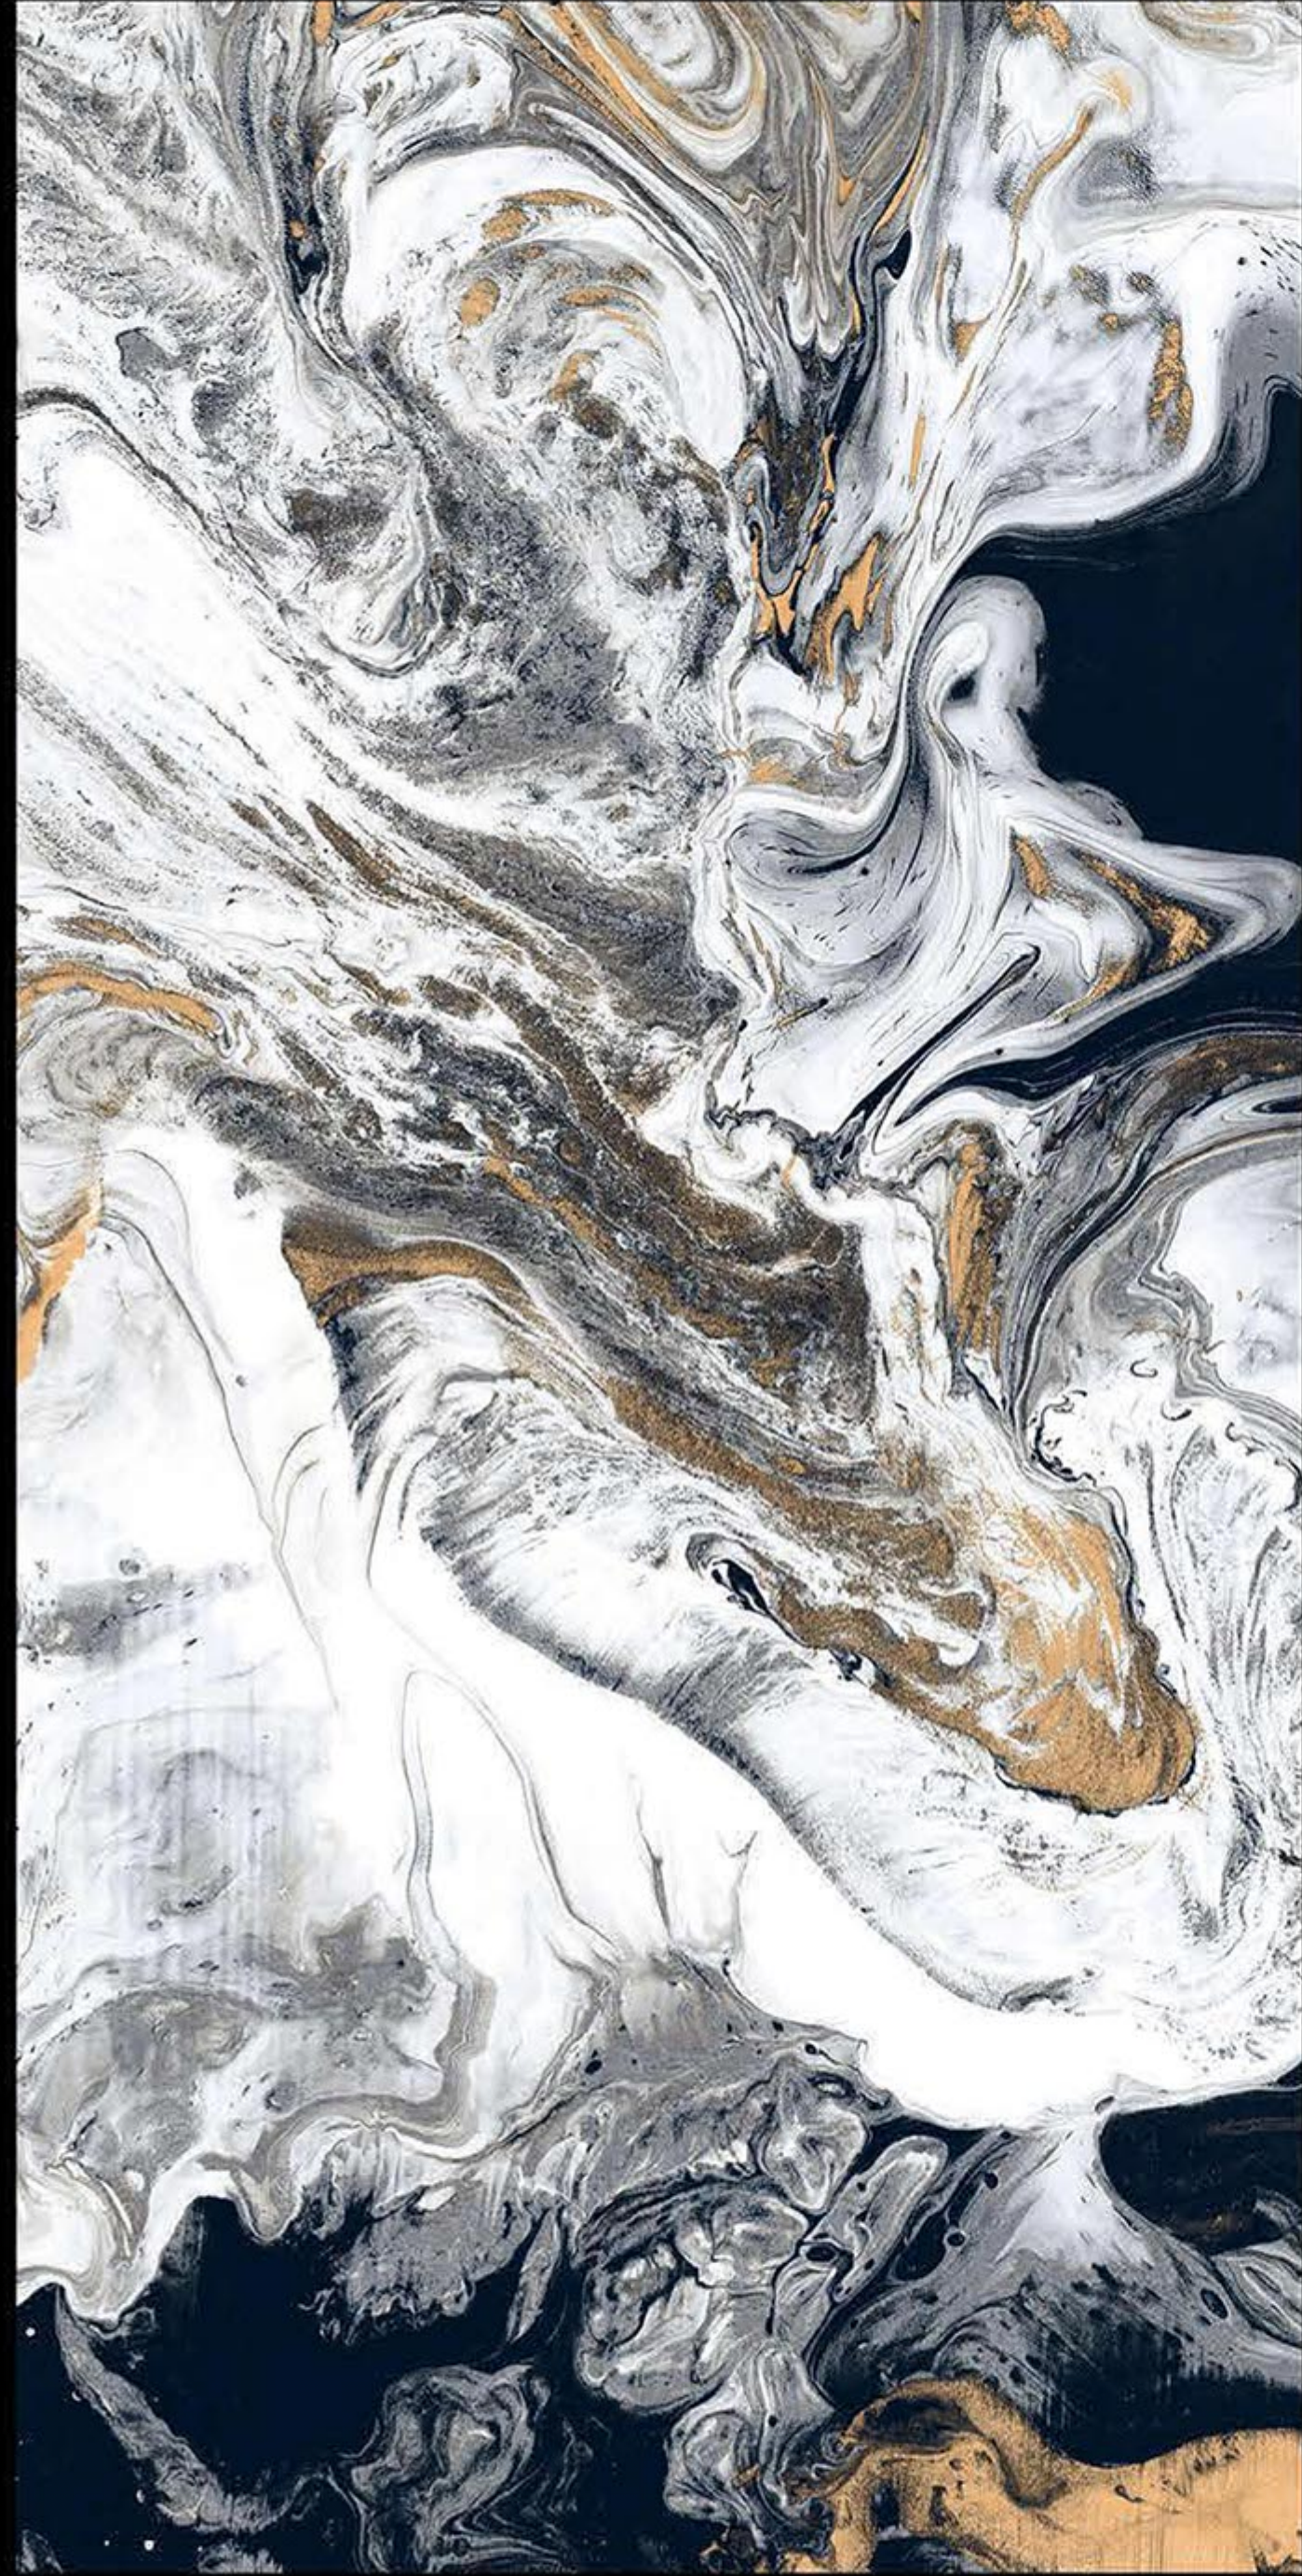

**HIGH GLOSSY SERIES**

**600x1200mm**

2106

HIGH GLOSSY

600 X 1200MM

ACRYLIC BLACK

HIGH GLOSSY

600 X 1200MM