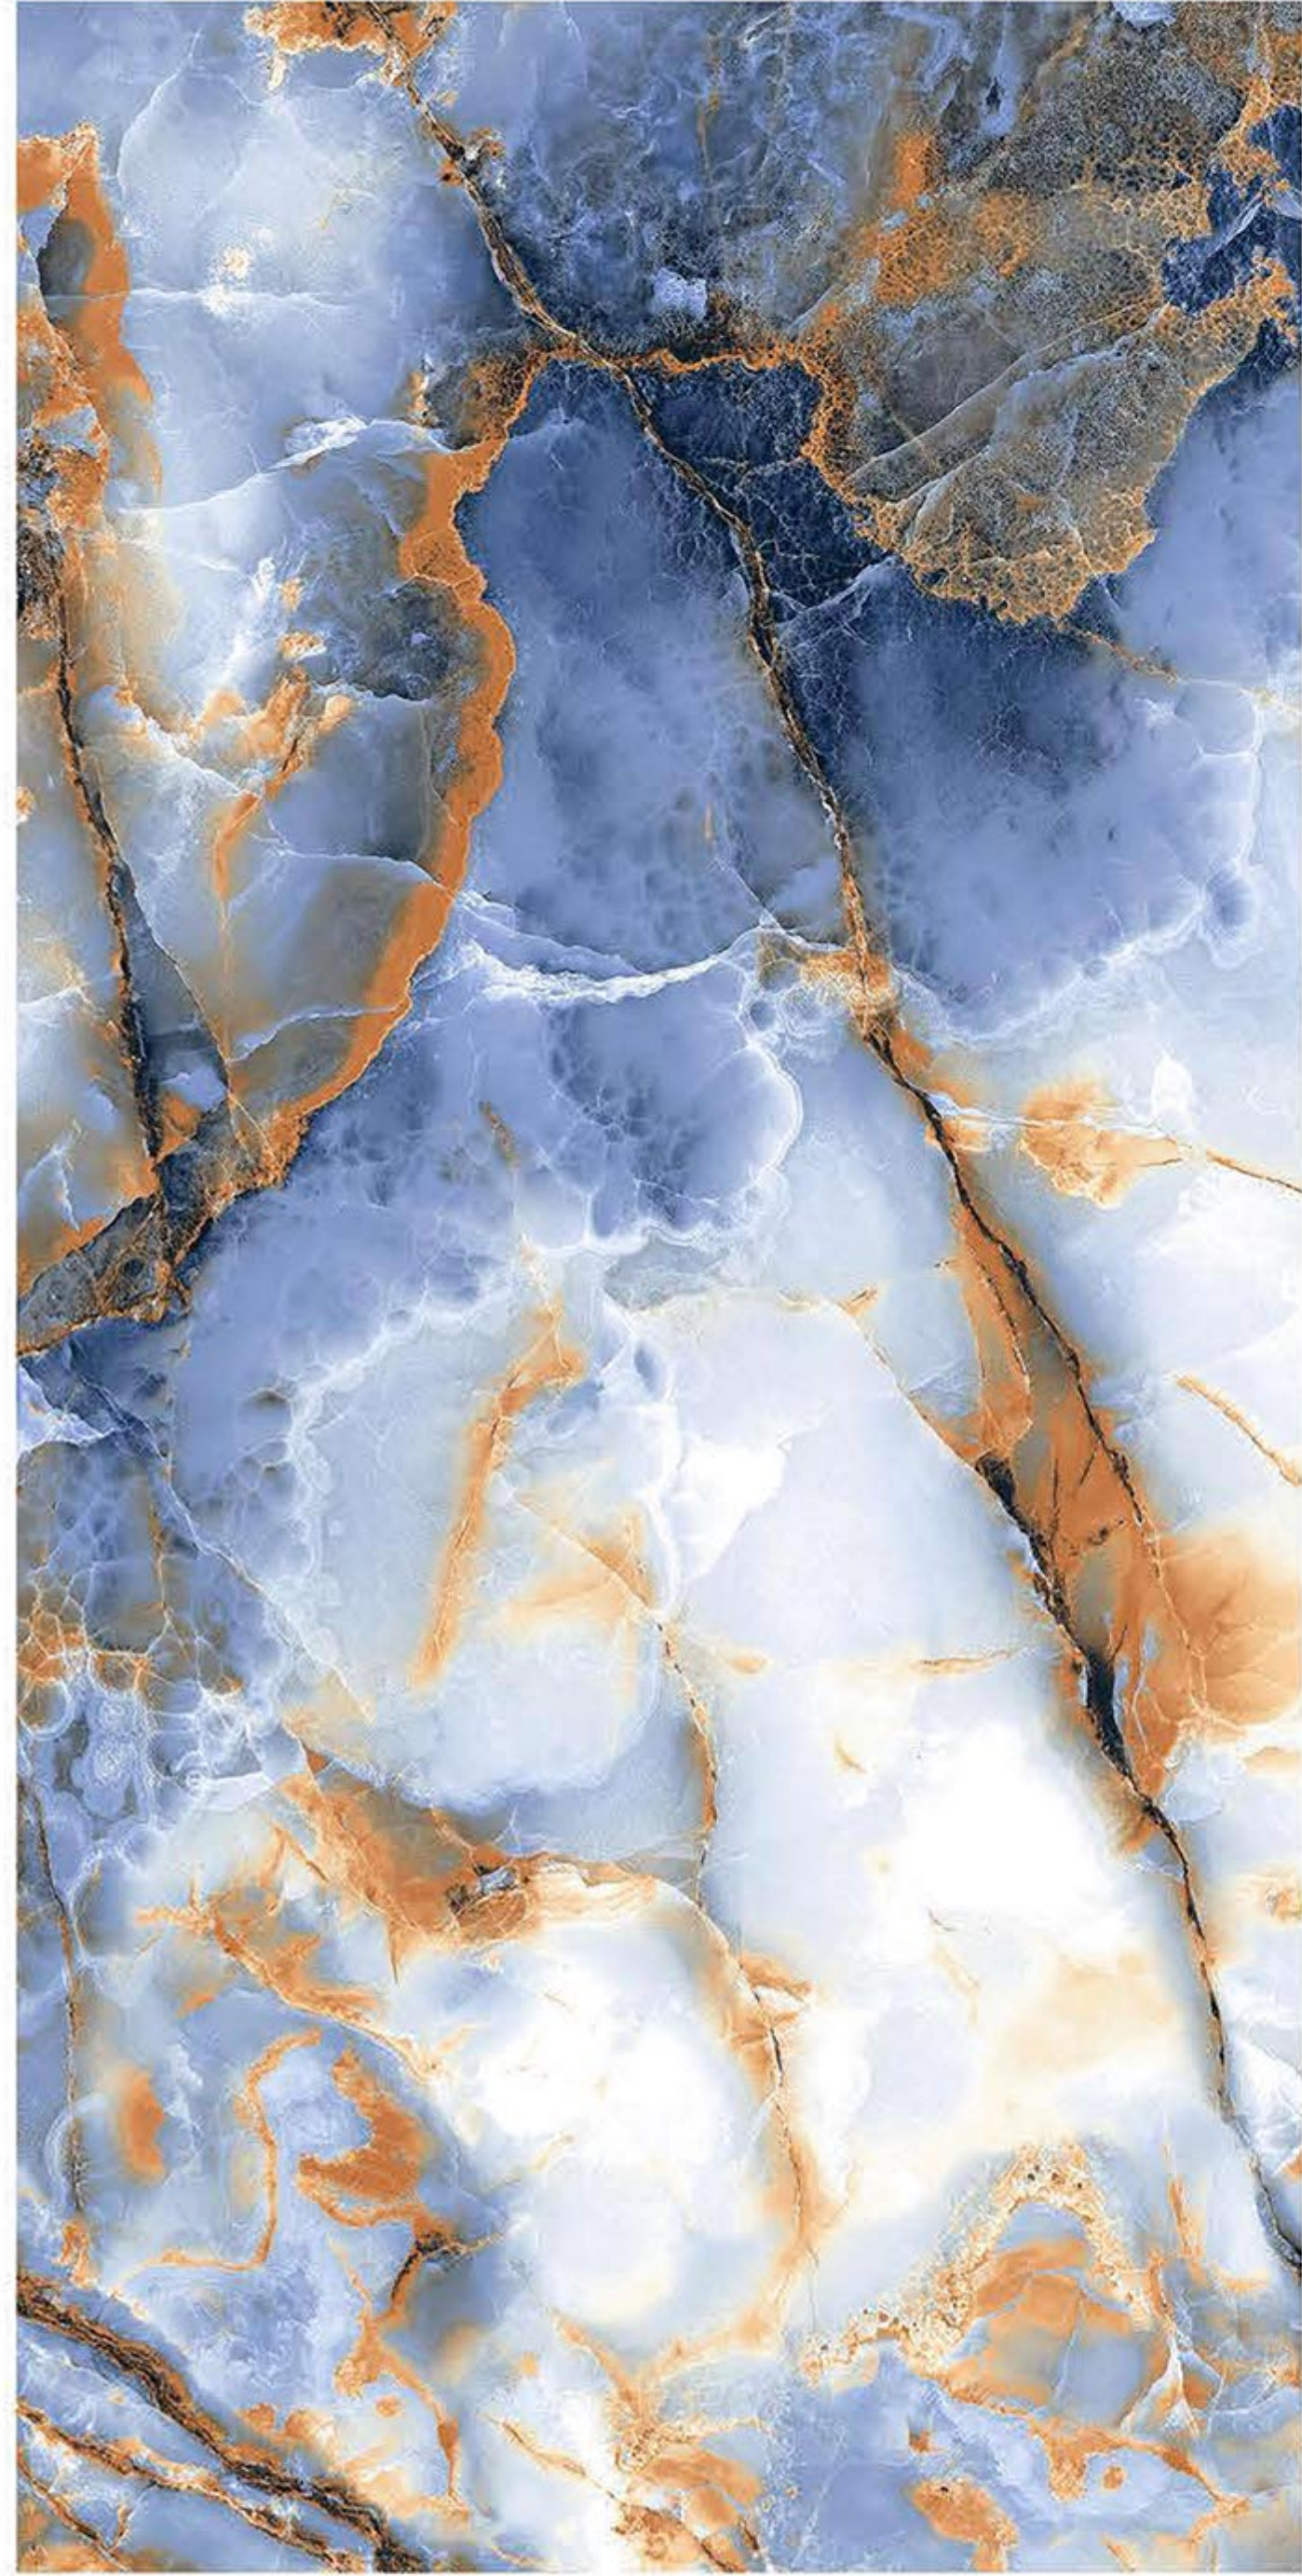

LENEON DECOR

LUXURY ONYX BLUE