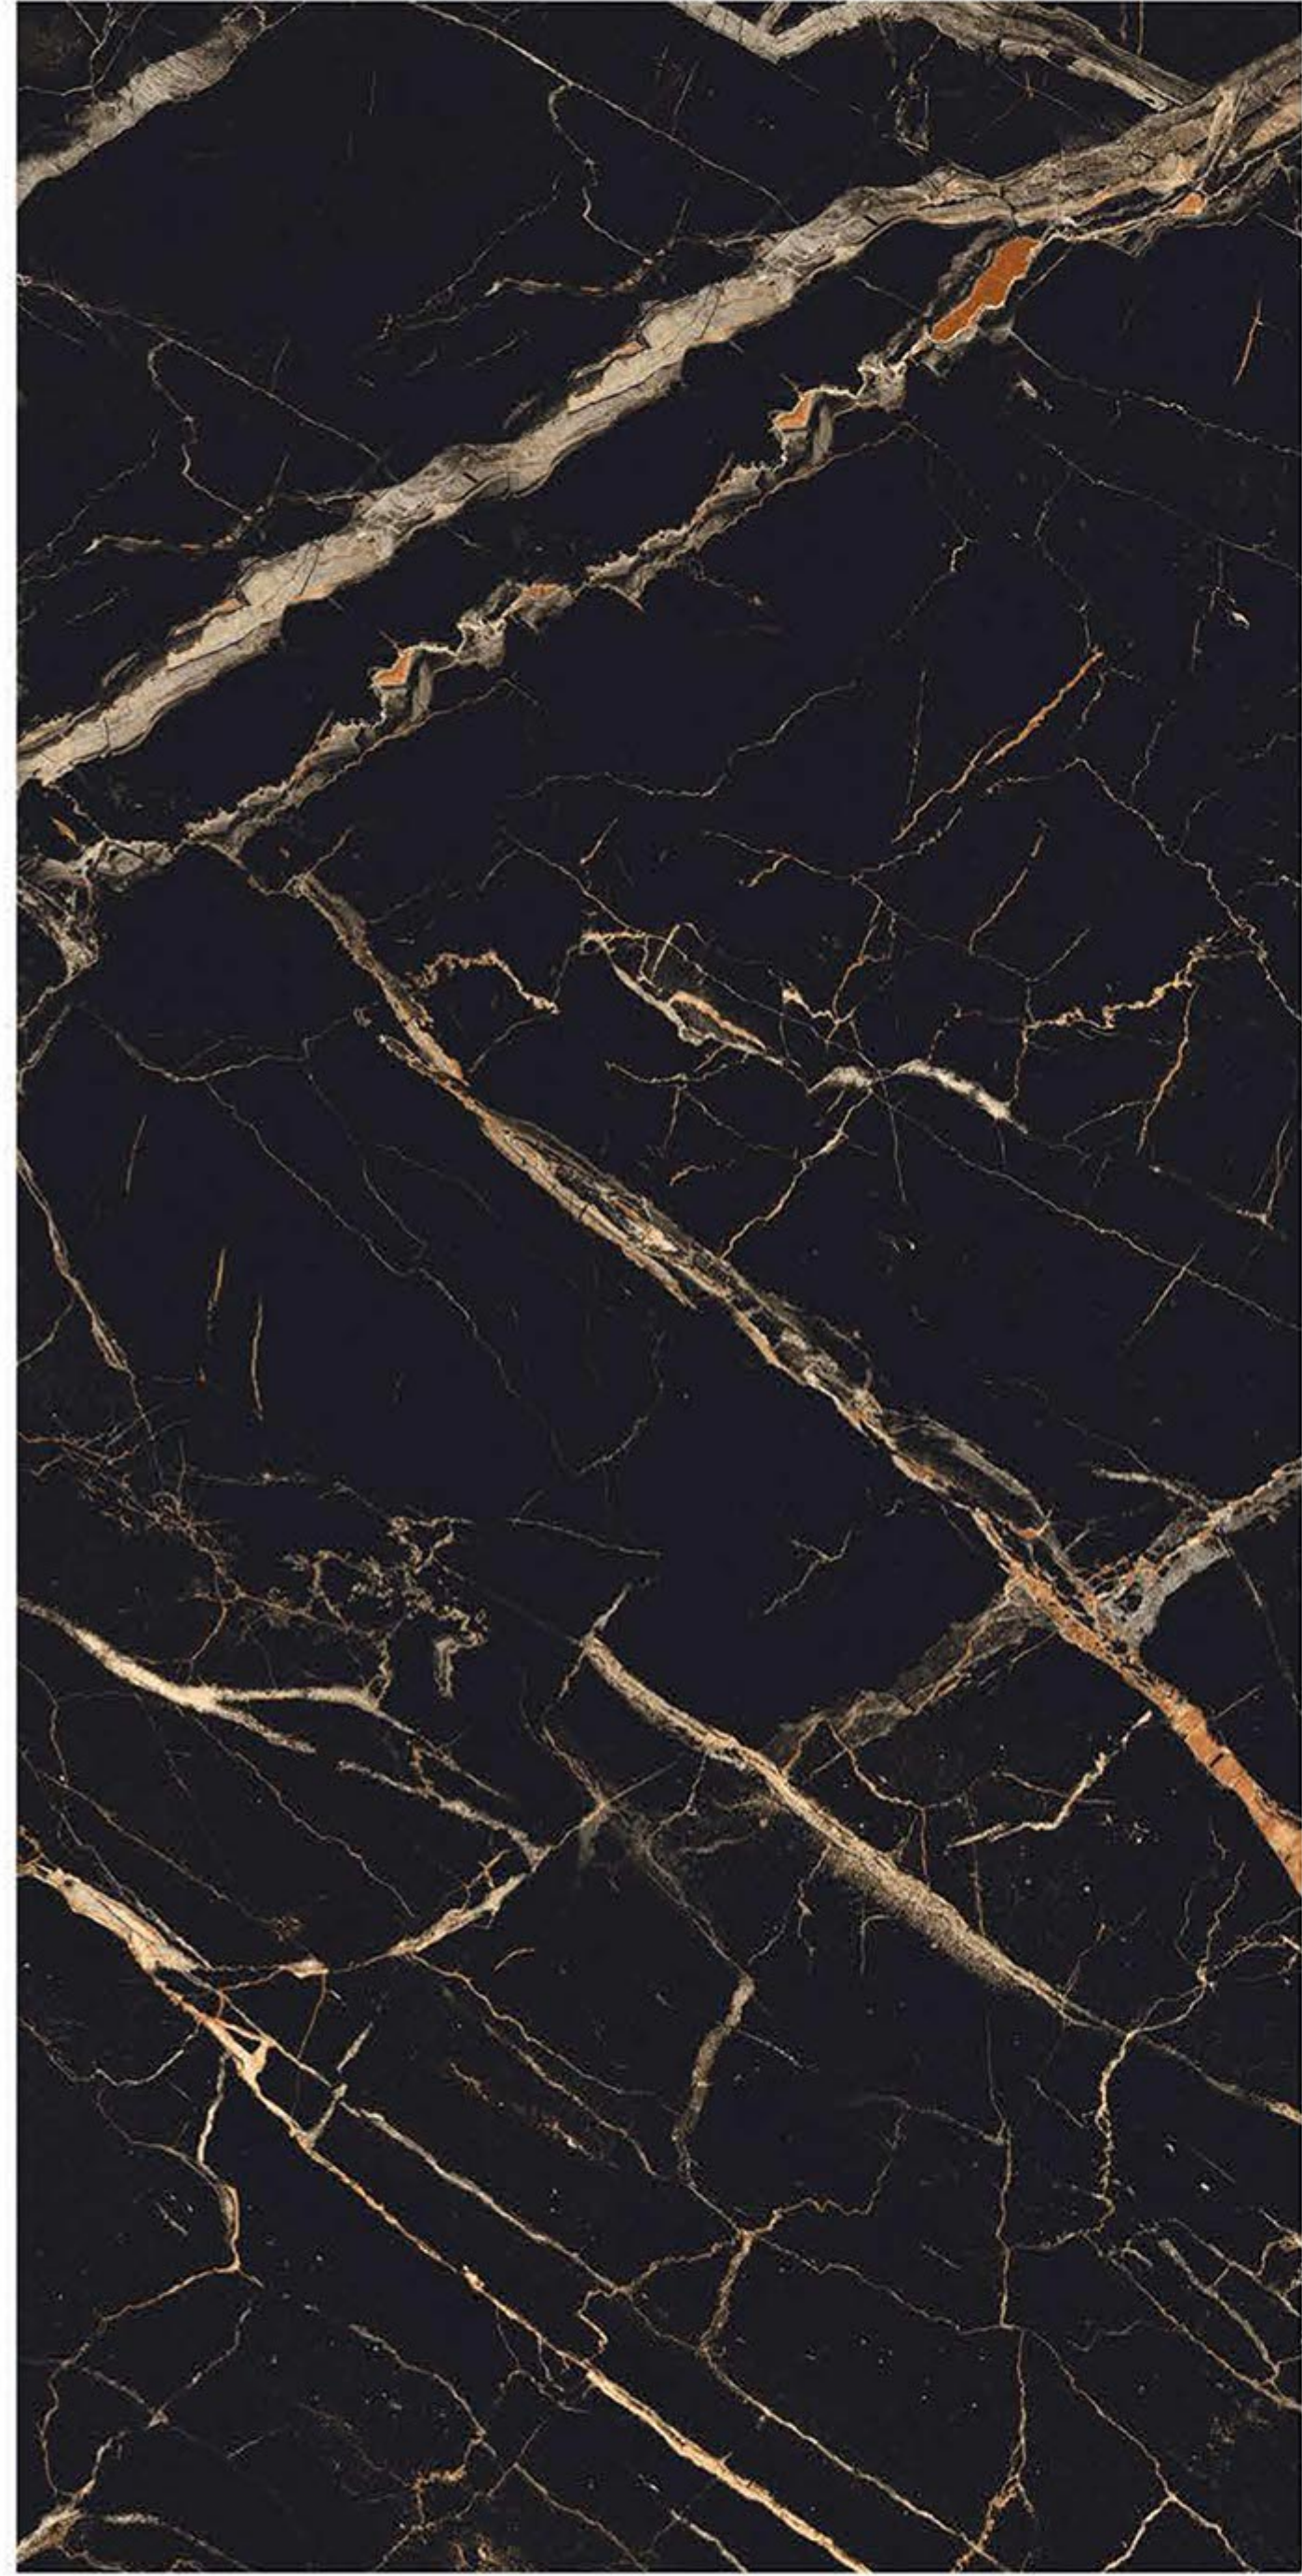

BONANZA_NATURAL

CLONIC BLACK