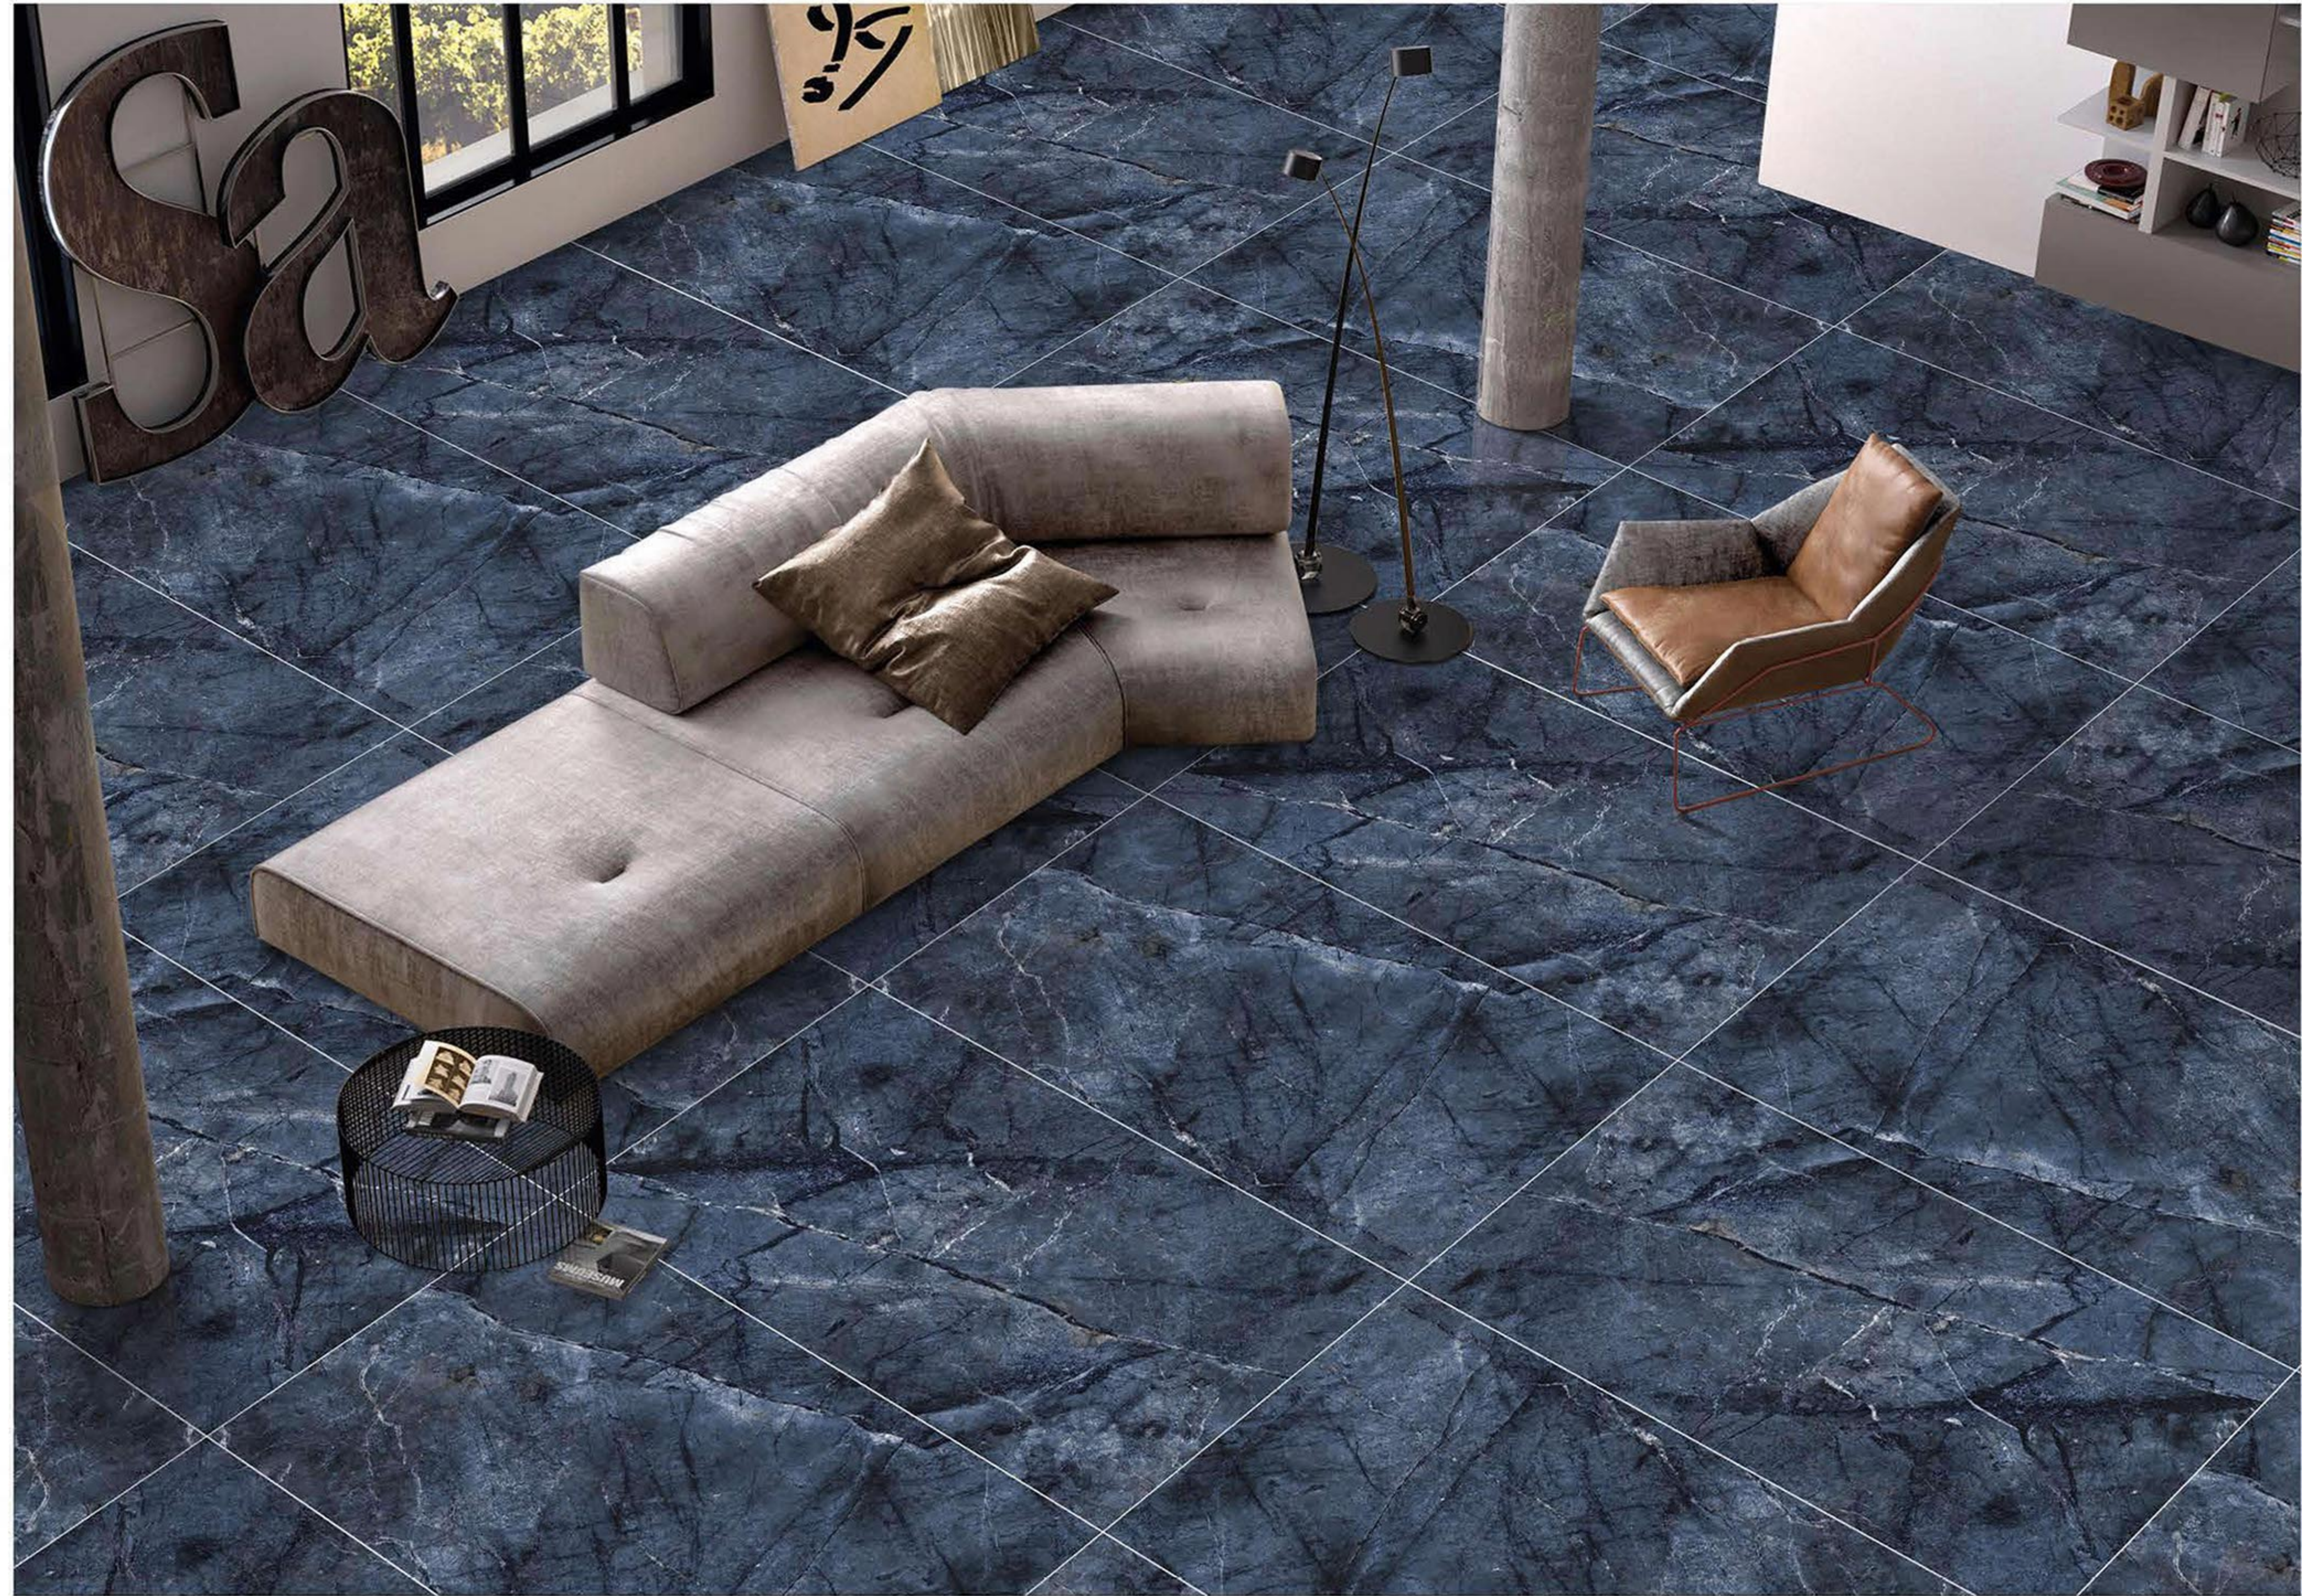

FAITH\_BROWN

HIGH GLOSSY

600 X 1200MM

FAITH\_NATURAL

HIGH GLOSSY

600 X 1200MM

GEOFFREY\_SILVER

HIGH GLOSSY