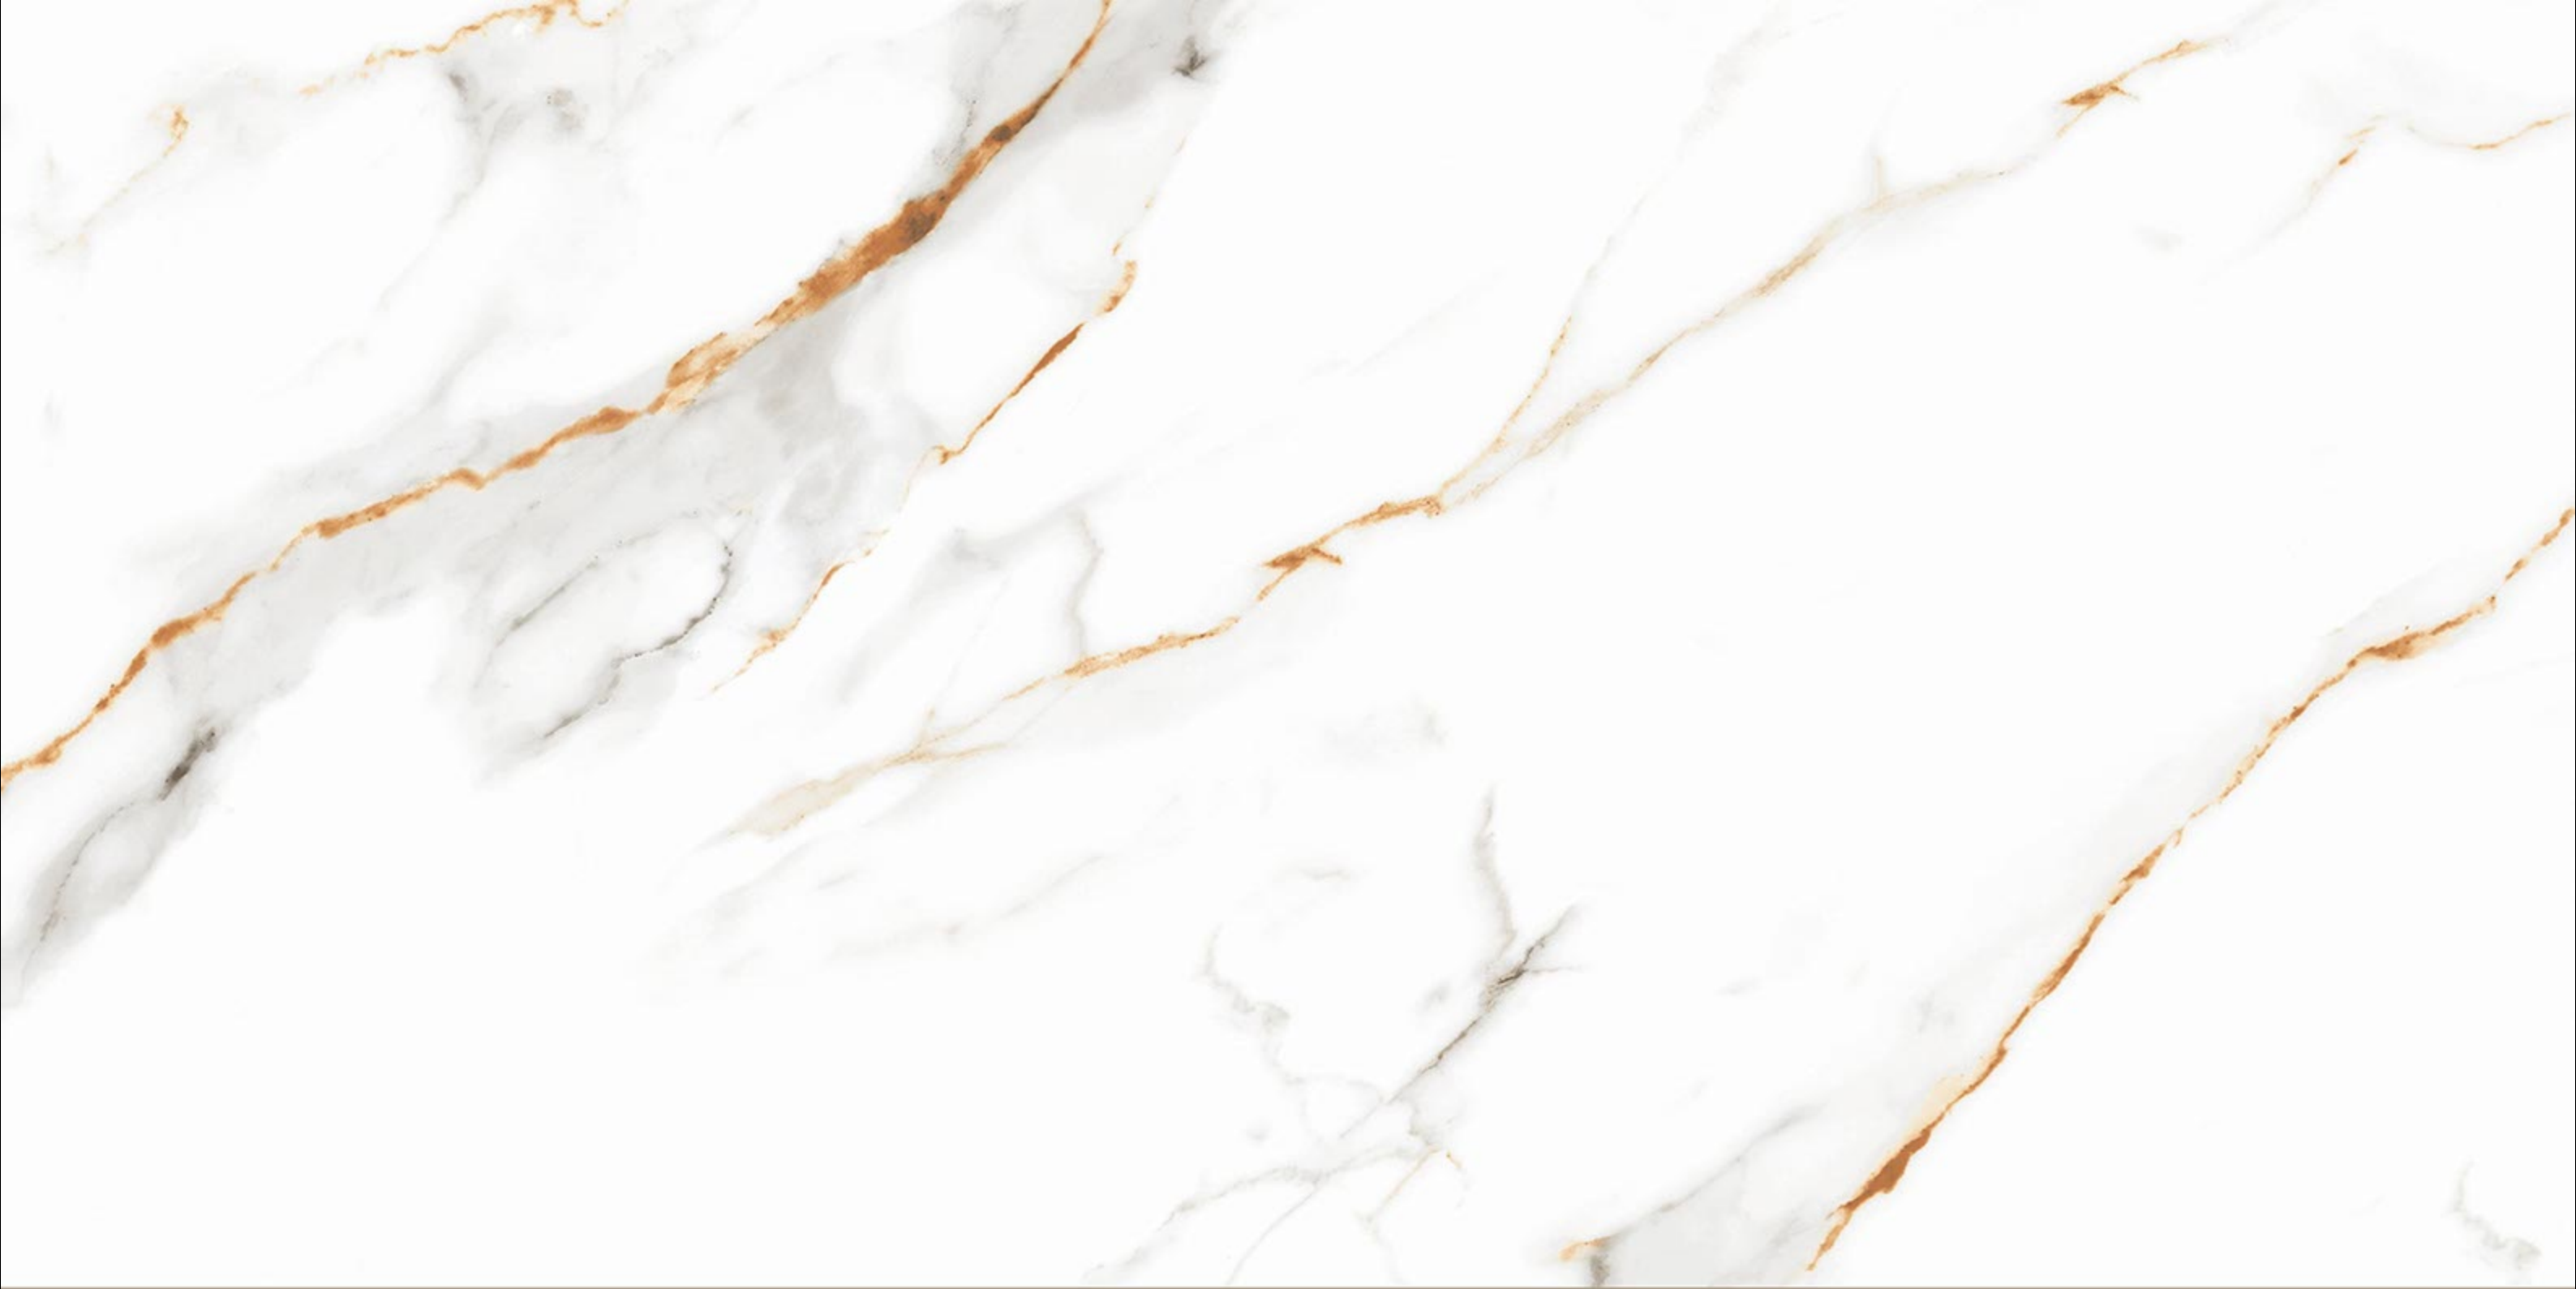

PEARL STATUARIO

GLOSSY SURFACE

600X
1200MM

RANDOM 04