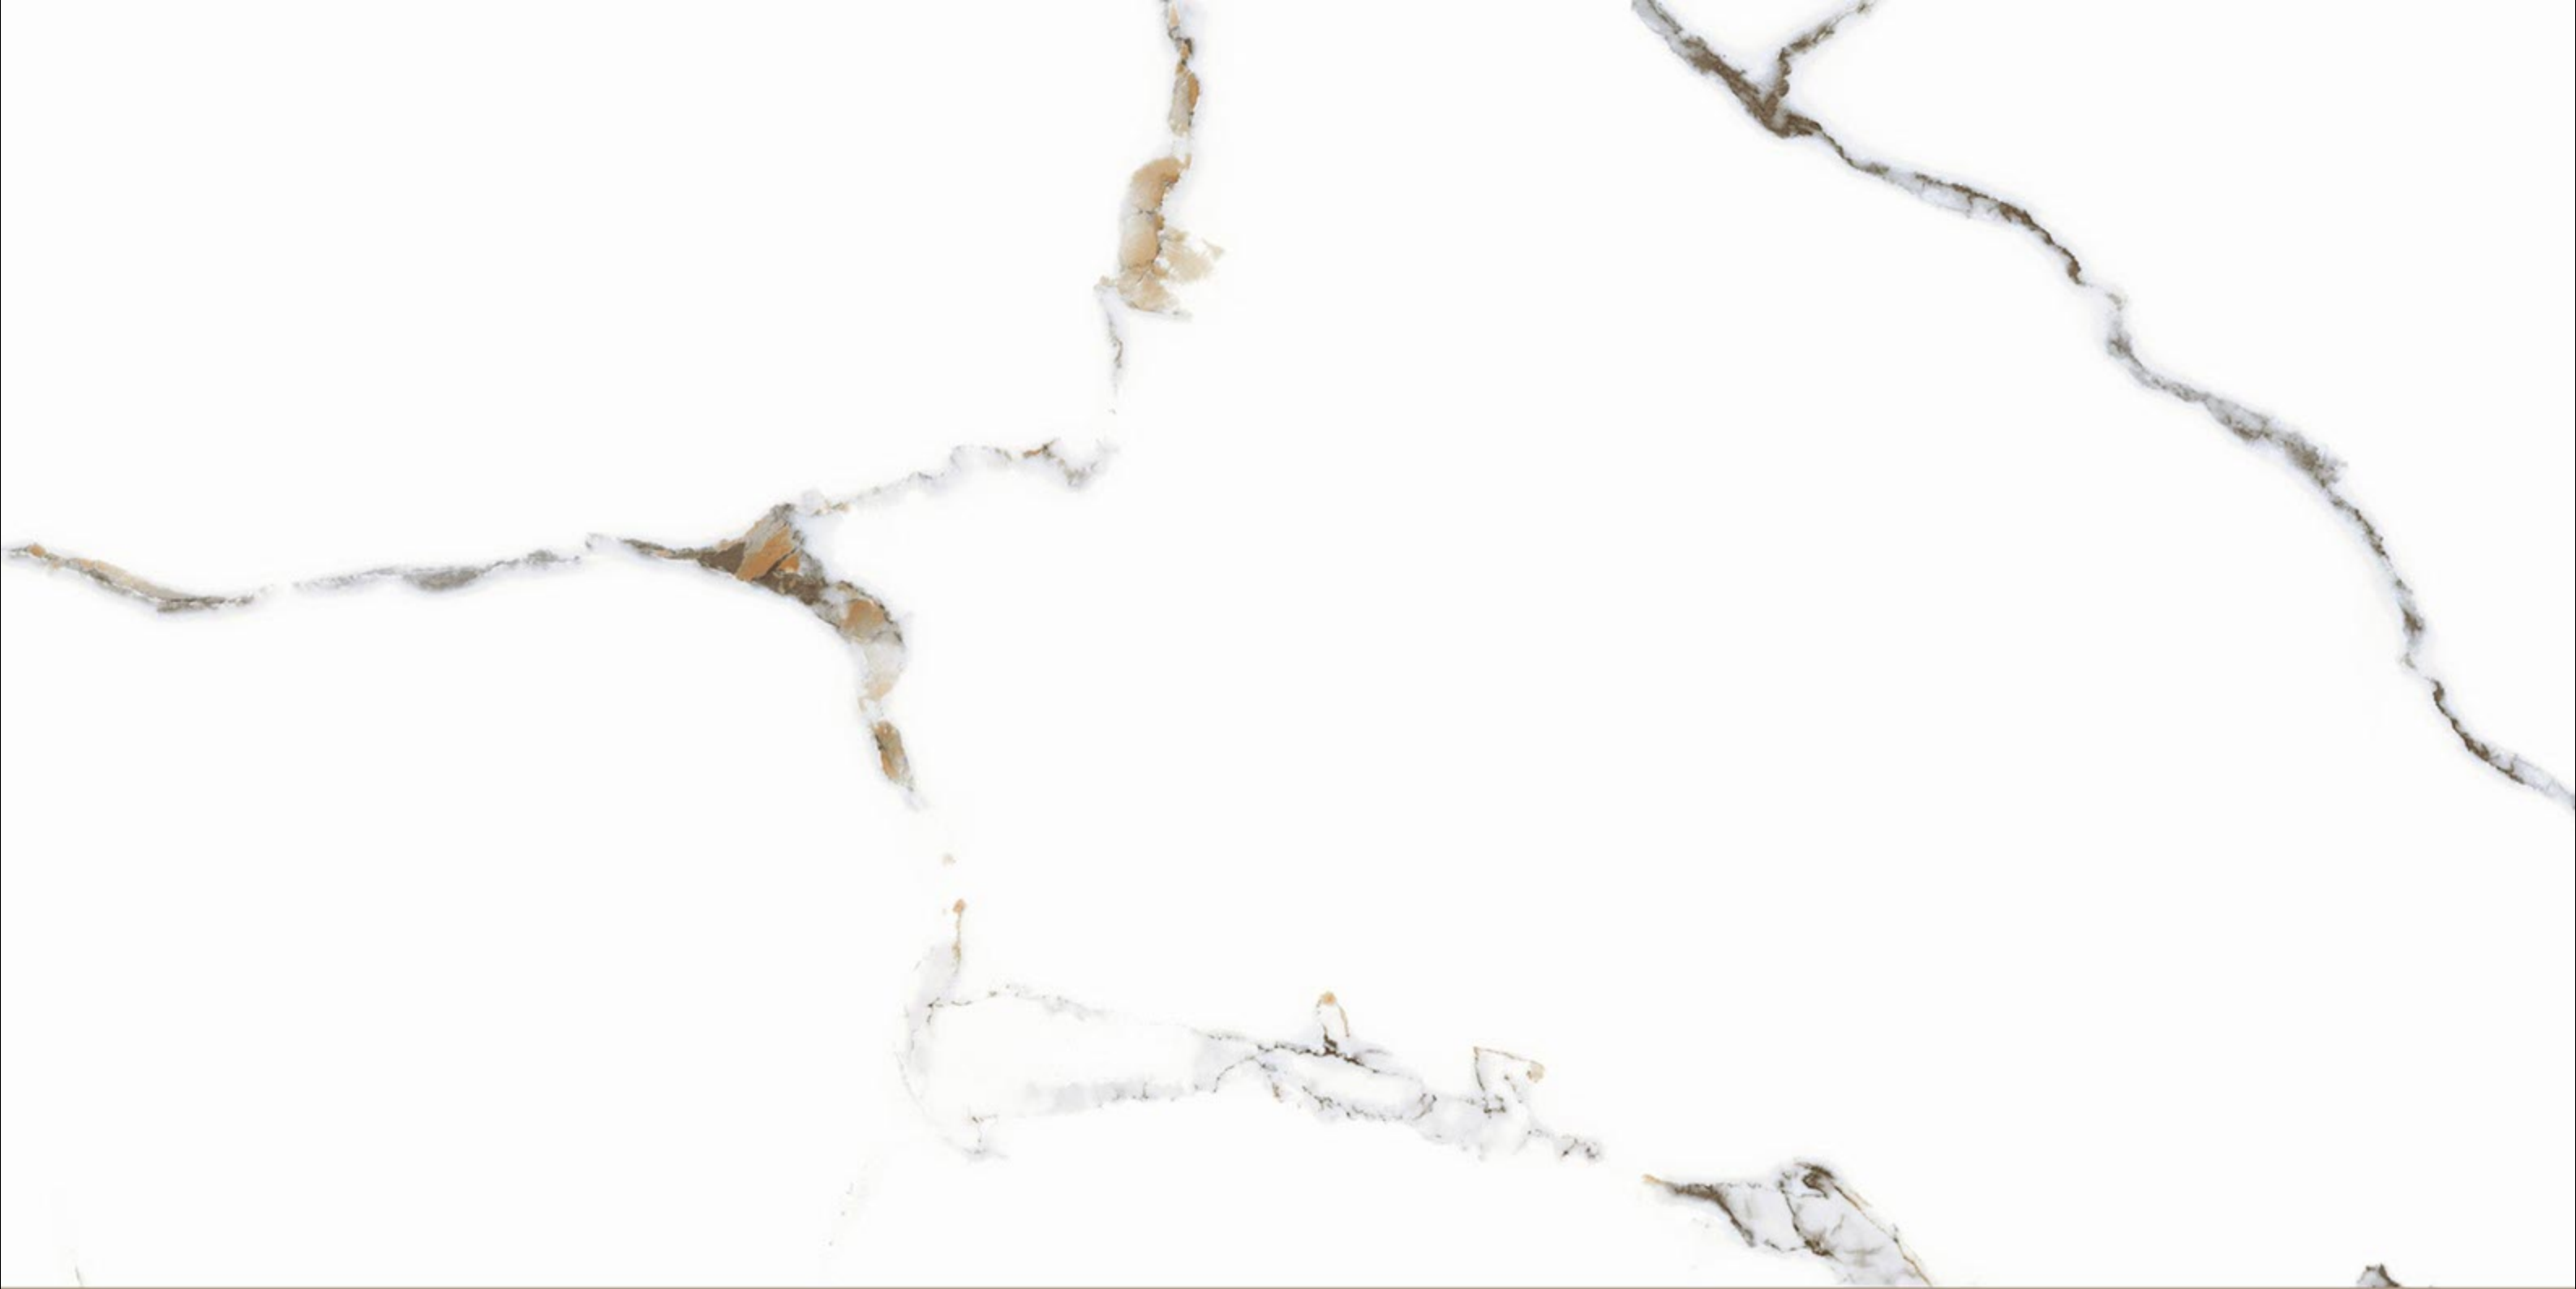

ASTRON GREY

GLOSSY SURFACE

600X
1200MM

RANDOM 05