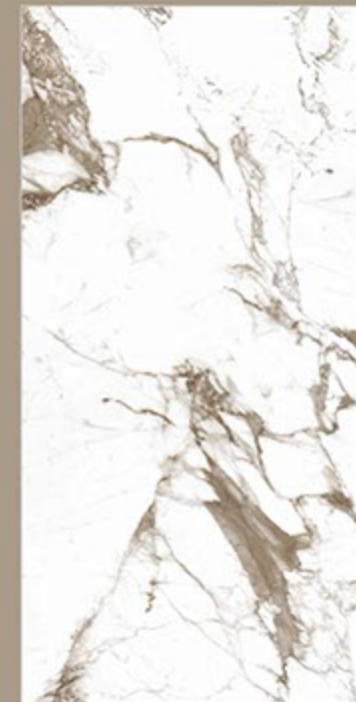

RANDOM 04

CALCUTTA GOLD

GLOSSY SURFACE

600X
1200MM

RANDOM 03

600X1200MM | GLOSSY SURFACE

CARRARA SILVER

GLOSSY SURFACE