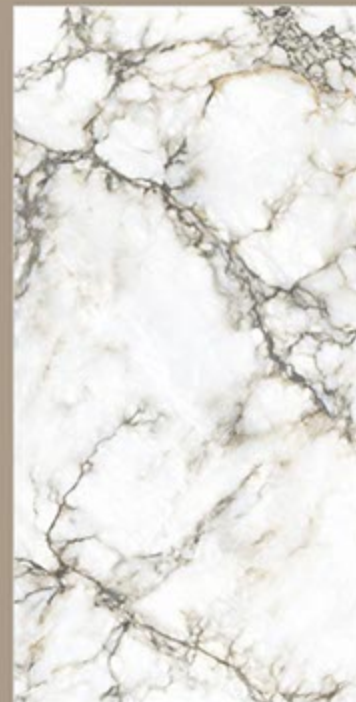

AARSH WHITE

GLOSSY SURFACE

600X
1200MM

RANDOM 04