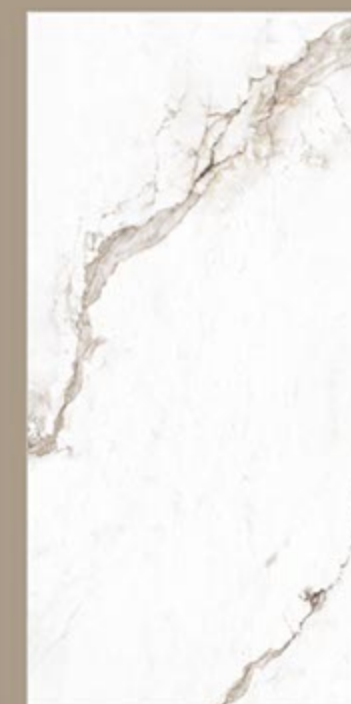

ELIGHT STATUARIO

GLOSSY SURFACE

600X
1200MM

RANDOM 04

ERTH NATURAL

GLOSSY SURFACE

600X
1200MM

RANDOM 04