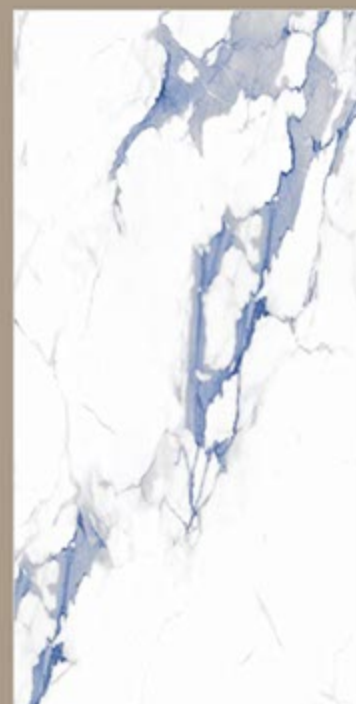

PEARL STATUARIO

GLOSSY SURFACE

600X
1200MM

RANDOM 04

POLAR BLUE

GLOSSY SURFACE

600X
1200MM

RANDOM 05