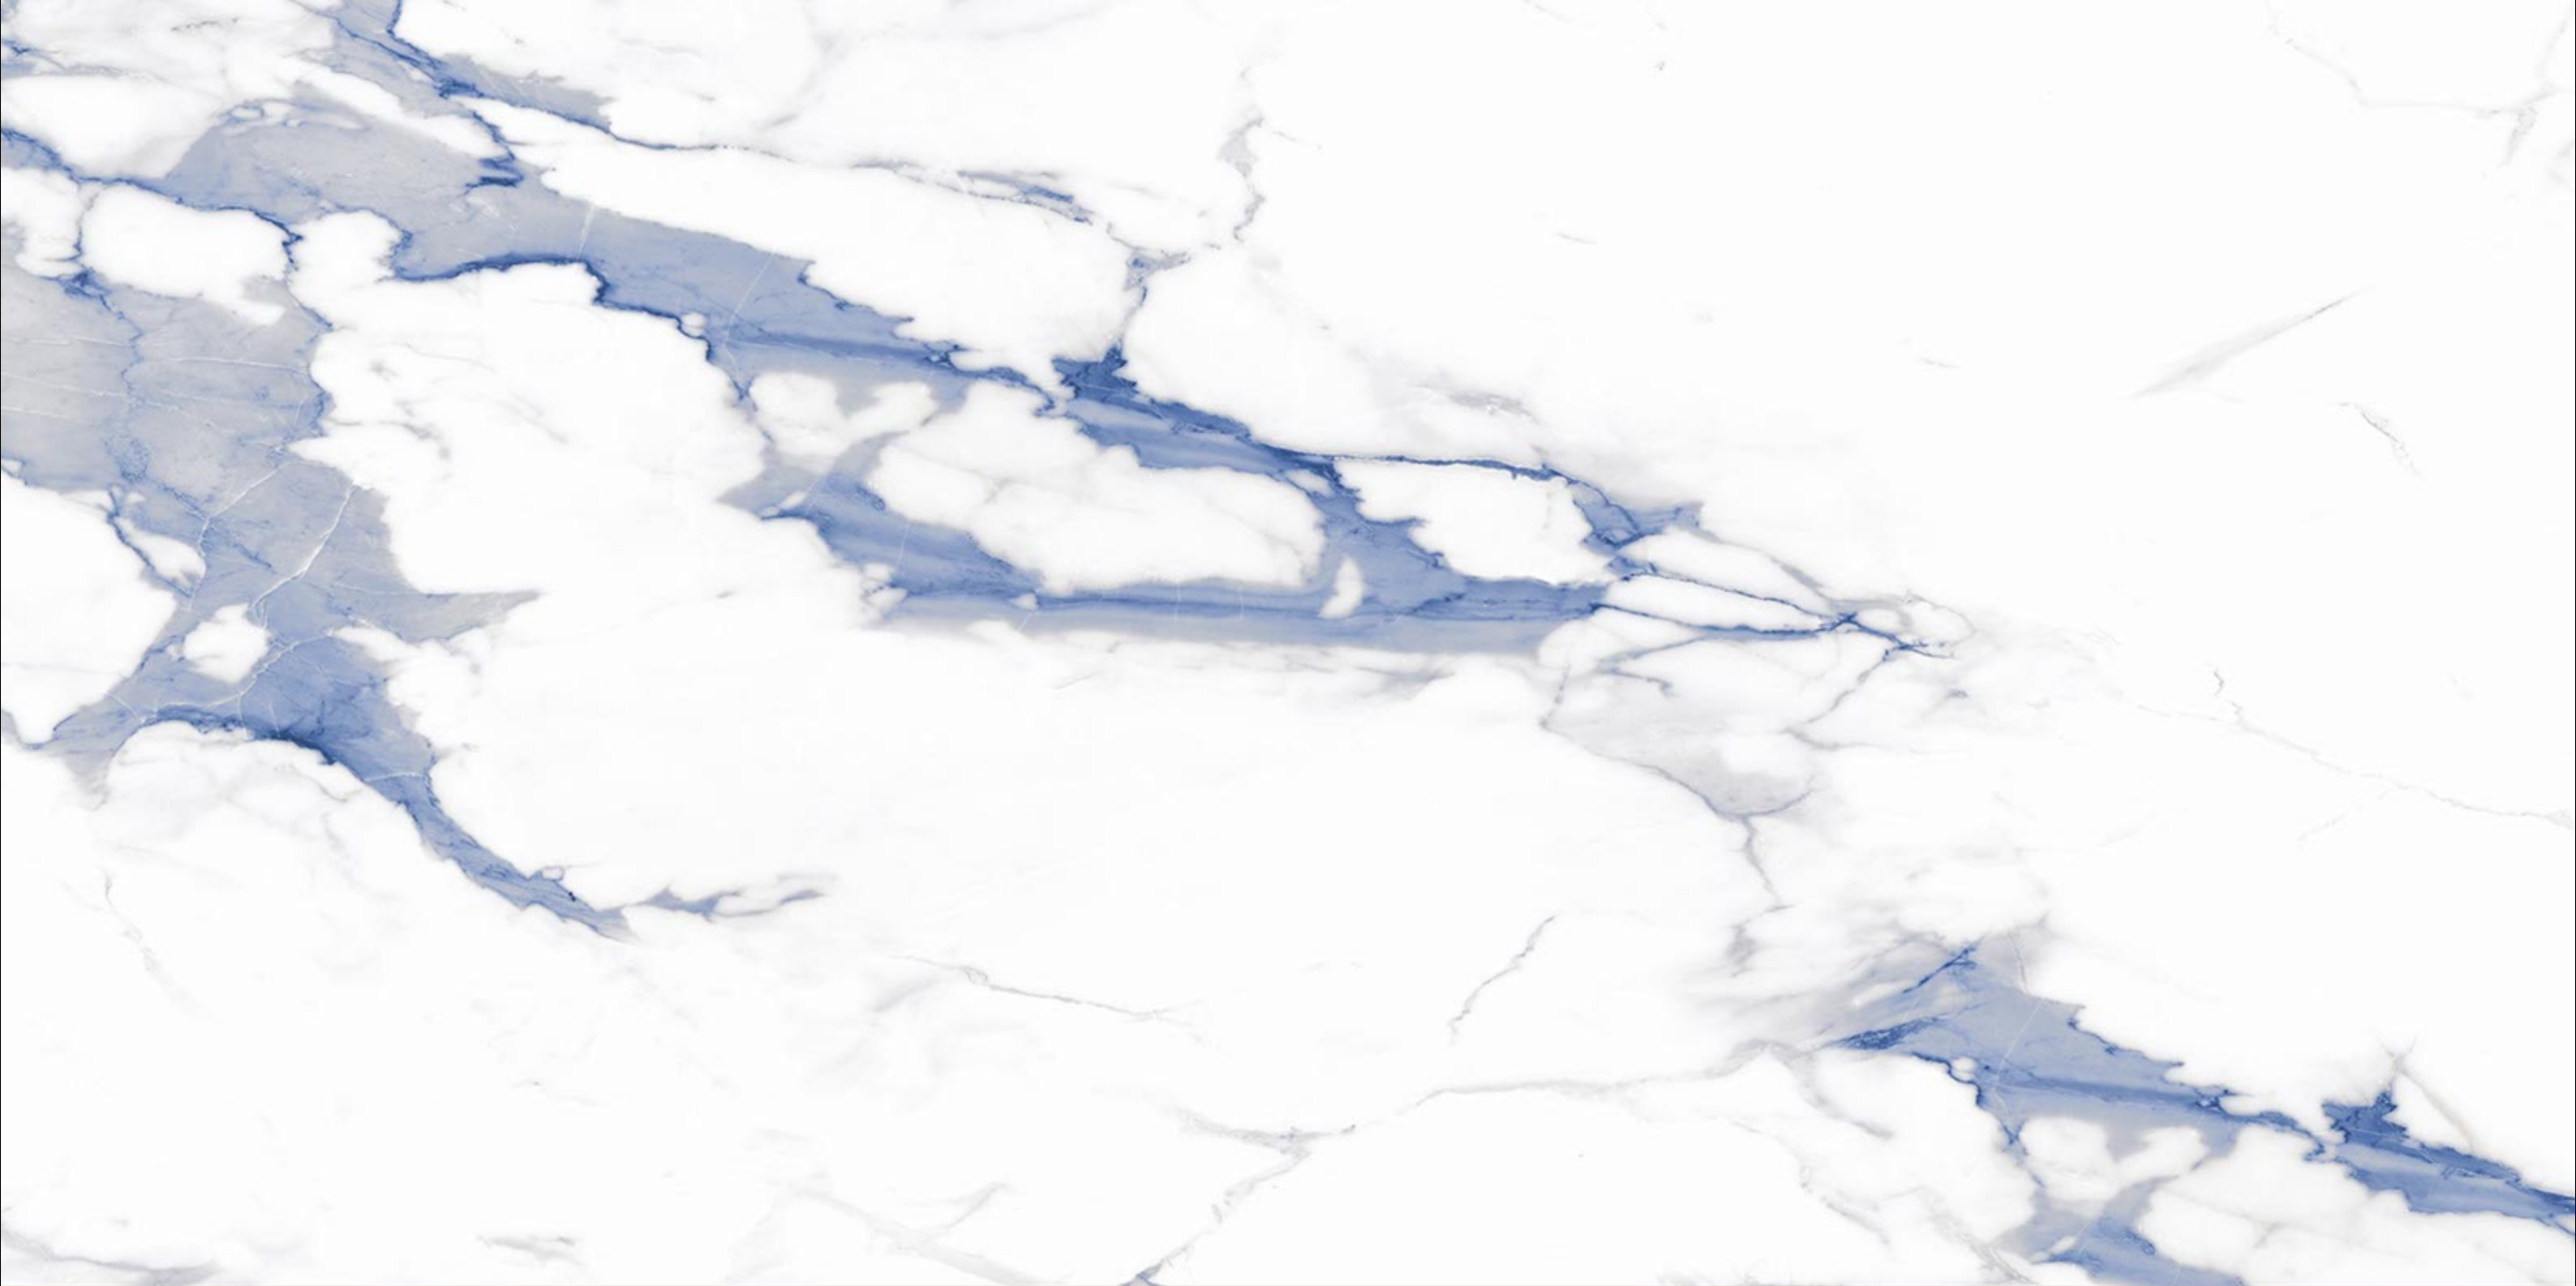

POLAR BLUE

GLOSSY SURFACE

600X
1200MM

RANDOM 05