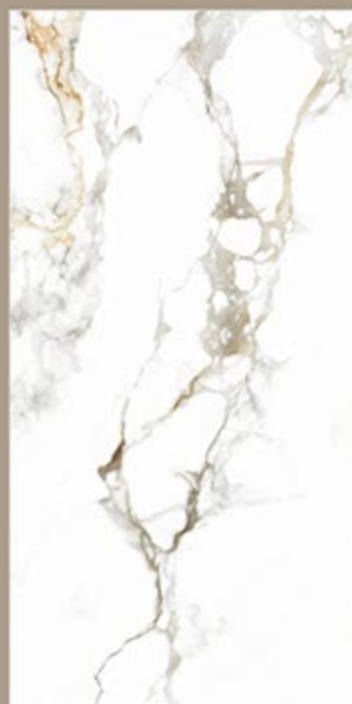

600X
1200MM

RANDOM 03

VANILLA WHITE

GLOSSY SURFACE

600X
1200MM

RANDOM 05

600X1200MM | GLOSSY SURFACE

VENATO WHITE