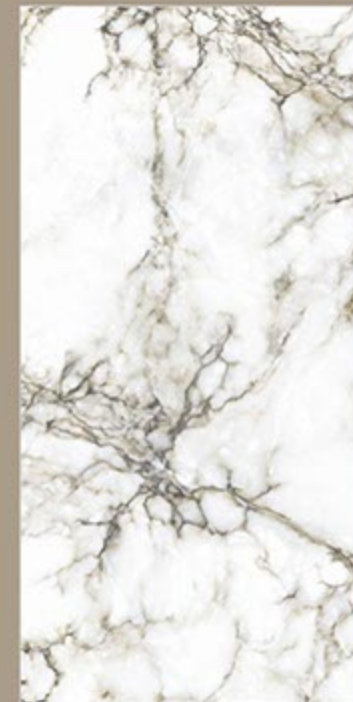

AARSH WHITE

GLOSSY SURFACE

600X
1200MM

RANDOM 04