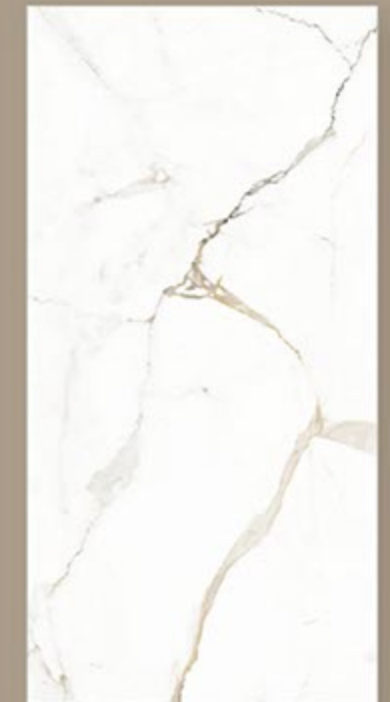

GLOSSY SURFACE

600X
1200MM

RANDOM 04

NATURAL STATUARIO

GLOSSY SURFACE

600X
1200MM

RANDOM 03

OMEGA WHITE