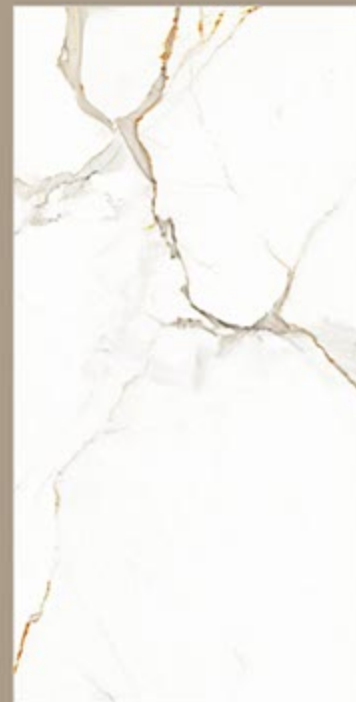

GLOSSY SURFACE

600X
1200MM

RANDOM 04

NATURAL STATUARIO

GLOSSY SURFACE

600X
1200MM

RANDOM 03

OMEGA WHITE