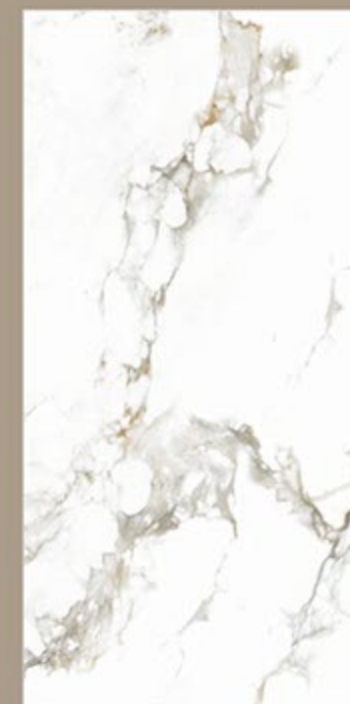

600X
1200MM

RANDOM 03

VANILLA WHITE

GLOSSY SURFACE

600X
1200MM

RANDOM 05

600X1200MM | GLOSSY SURFACE

VENATO WHITE