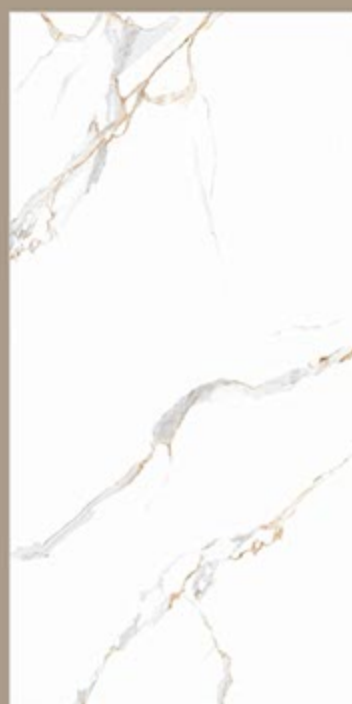

FOSHAN STATUARIO

GLOSSY SURFACE

600X
1200MM

RANDOM 05

GOLDEN STATUARIO

GLOSSY SURFACE

600X
1200MM

RANDOM 04