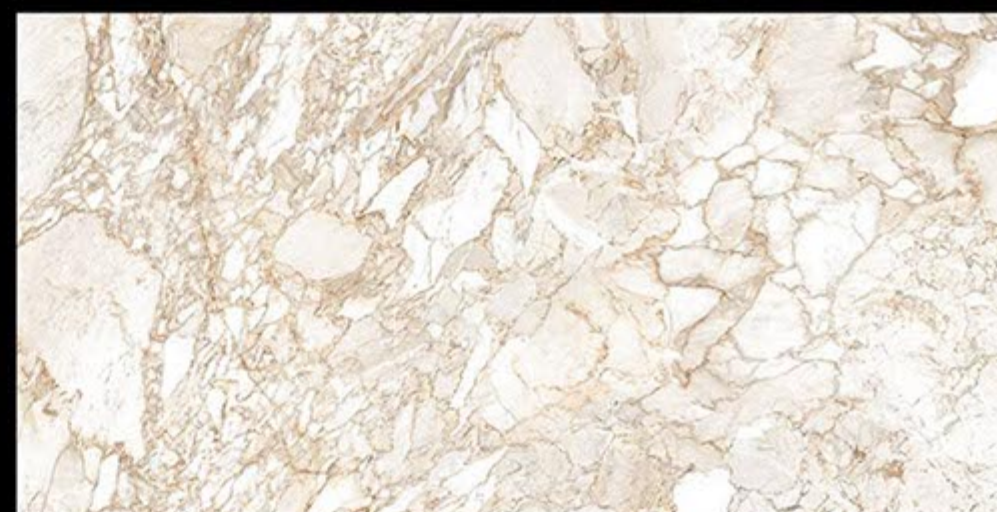

600 X 1200 mm

GLAZED VITRIFIED TILES

CR_ZARCO GOLD

RANDOM FACES - 3

LIGHT WEIGHT

FACADES

RESIN-FREE

ZERO MAINTENANCE