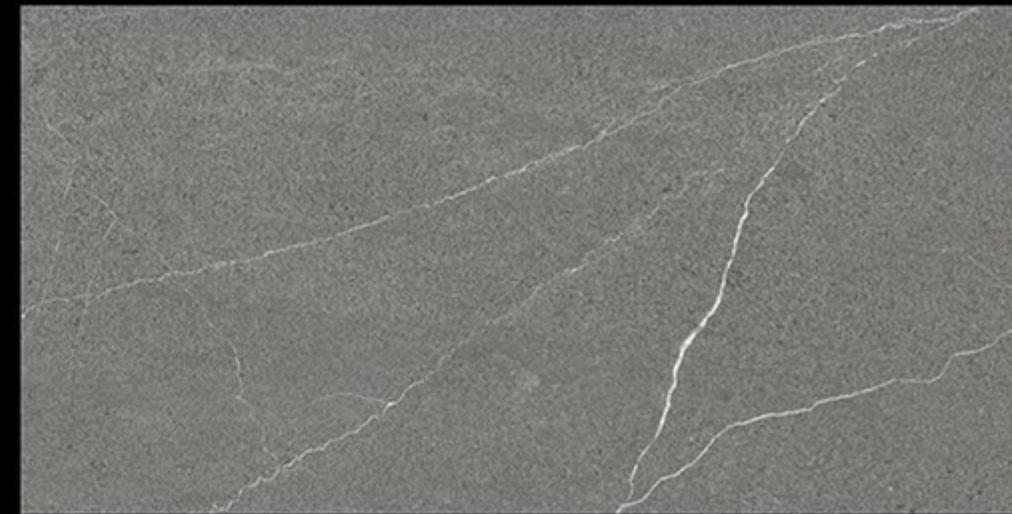

CARVING

COLLECTION

600 X 1200 mm
GLAZED VITRIFIED TILES

CR_CANUS GREY

RANDOM FACES - 3

LIGHT WEIGHT

FACADES

RESIN-FREE

ZERO MAINTENANCE

PRE-POLISHED

INSTALLATION FRIENDLY

COMPACT BODY / HIGH MOR

ZERO POROSITY
ENSURING
ANTI-FUNGAL LIFE