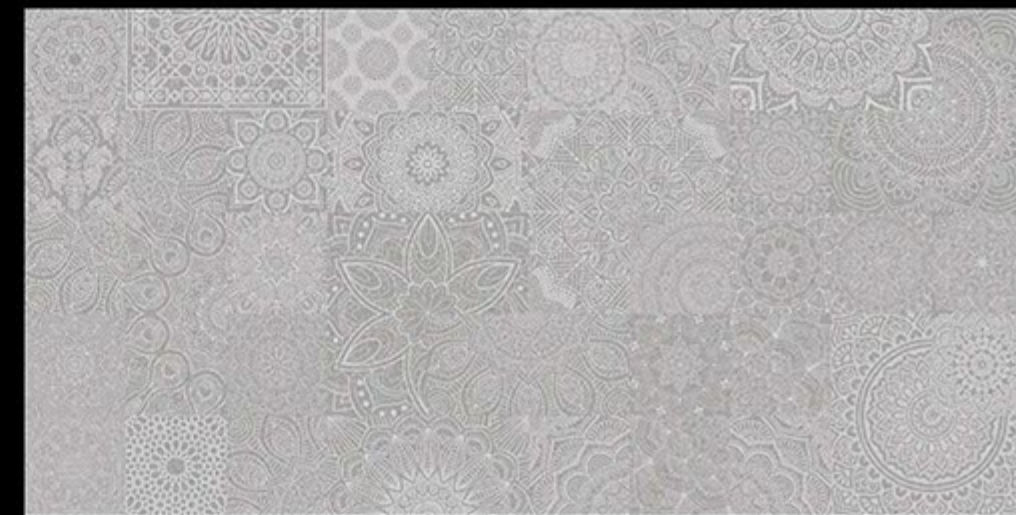

COMPACT BODY / HIGH MOR

ZERO POROSITY ENSURING ANTI-FUNGAL LIFE

CARVING

COLLECTION

600 X 1200 mm
GLAZED VITRIFIED TILES

CR_CARVED DECOR

RANDOM FACES - 2

CR_CARVED SILVER