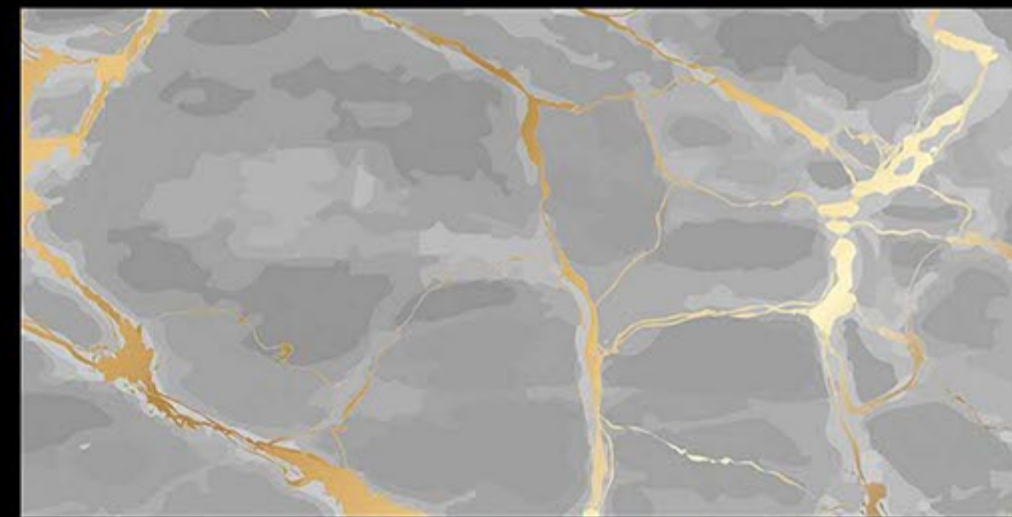

CARVING

COLLECTION

600 X 1200 mm

GLAZED VITRIFIED TILES

CR_GALAXY GREY

RANDOM FACES - 3

LIGHT WEIGHT

FACADES

RESIN-FREE

ZERO MAINTENANCE

PRE-POLISHED

INSTALLATION FRIENDLY

COMPACT BODY / HIGH MOR

ZERO POROSITY ENSURING ANTI-FUNGAL LIFE