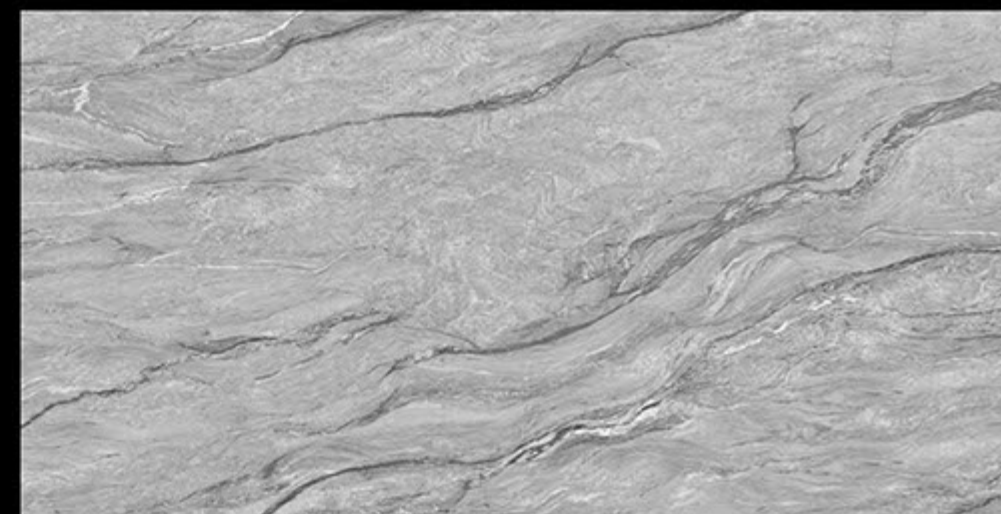

CARVING

COLLECTION

600 X 1200 mm

GLAZED VITRIFIED TILES

CR_FEZ GREY

RANDOM FACES - 6

LIGHT WEIGHT

FACADES

RESIN-FREE

ZERO MAINTENANCE

PRE-POLISHED

INSTALLATION FRIENDLY

COMPACT BODY / HIGH MOR

ZERO POROSITY ENSURING ANTI-FUNGAL LIFE