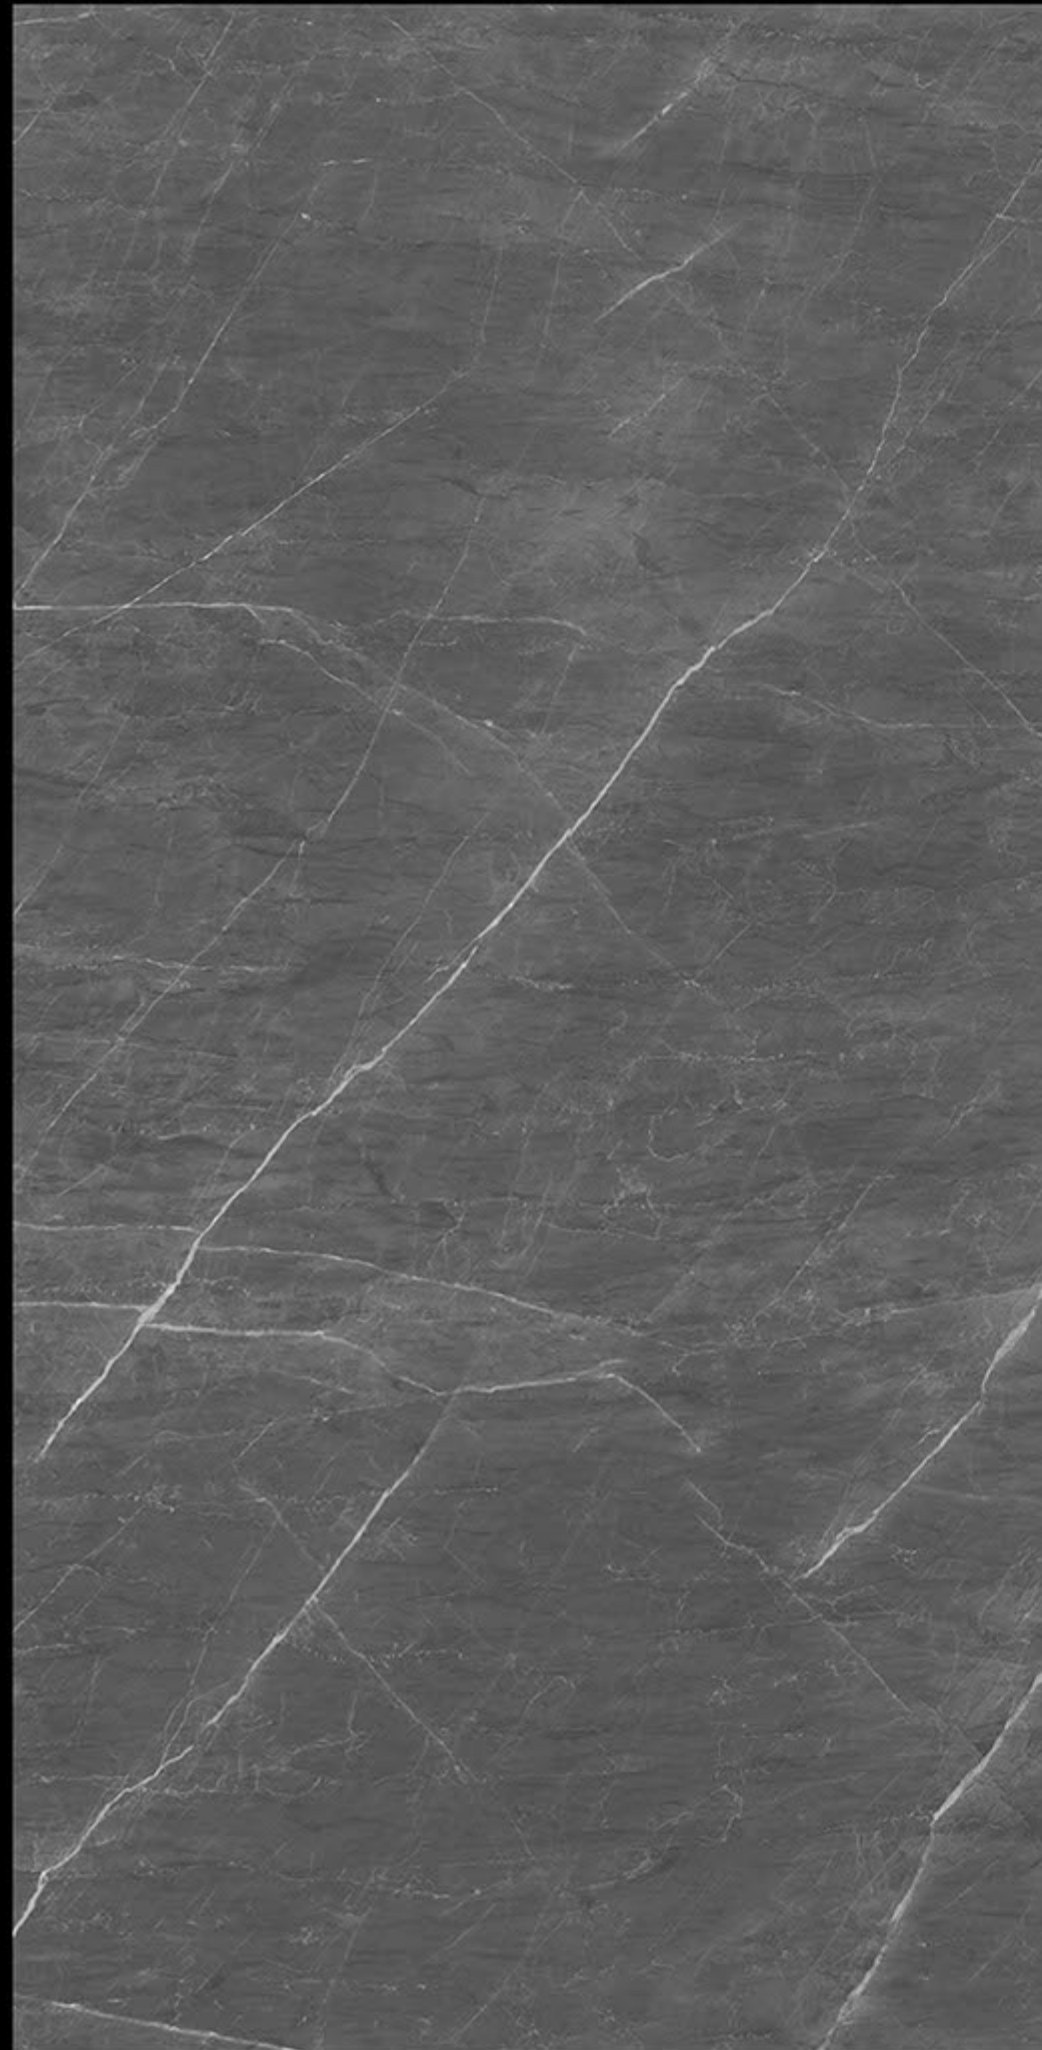

CARVING

COLLECTION

600 X 1200 mm

GLAZED VITRIFIED TILES

CR_GLACIAR NERO

RANDOM FACES - 3

LIGHT WEIGHT

FACADES

RESIN-FREE

ZERO MAINTENANCE

PRE-POLISHED

INSTALLATION FRIENDLY

COMPACT BODY / HIGH MOR

ZERO POROSITY ENSURING ANTI-FUNGAL LIFE