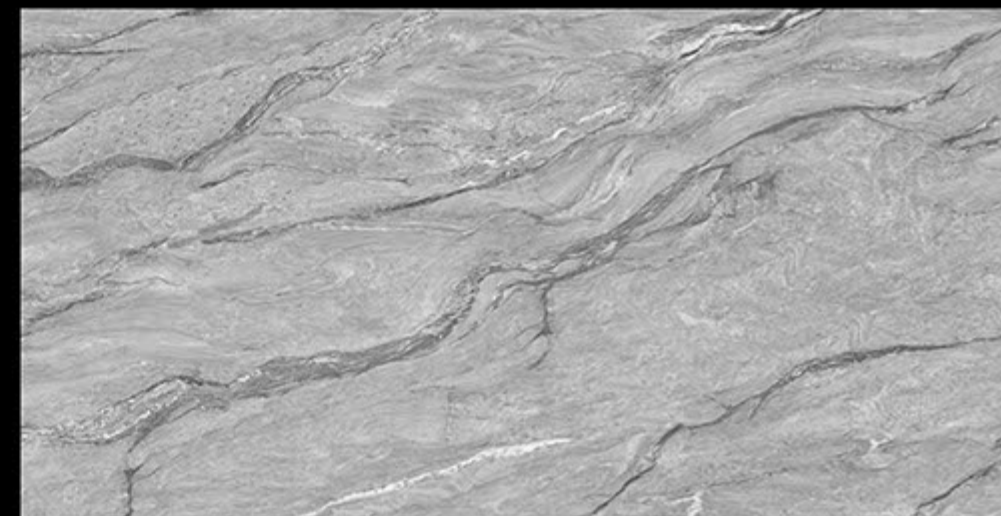

CARVING

COLLECTION

600 X 1200 mm

GLAZED VITRIFIED TILES

CR_FEZ GREY

RANDOM FACES - 6

LIGHT WEIGHT

FACADES

RESIN-FREE

ZERO MAINTENANCE

PRE-POLISHED

INSTALLATION FRIENDLY

COMPACT BODY / HIGH MOR

ZERO POROSITY ENSURING ANTI-FUNGAL LIFE