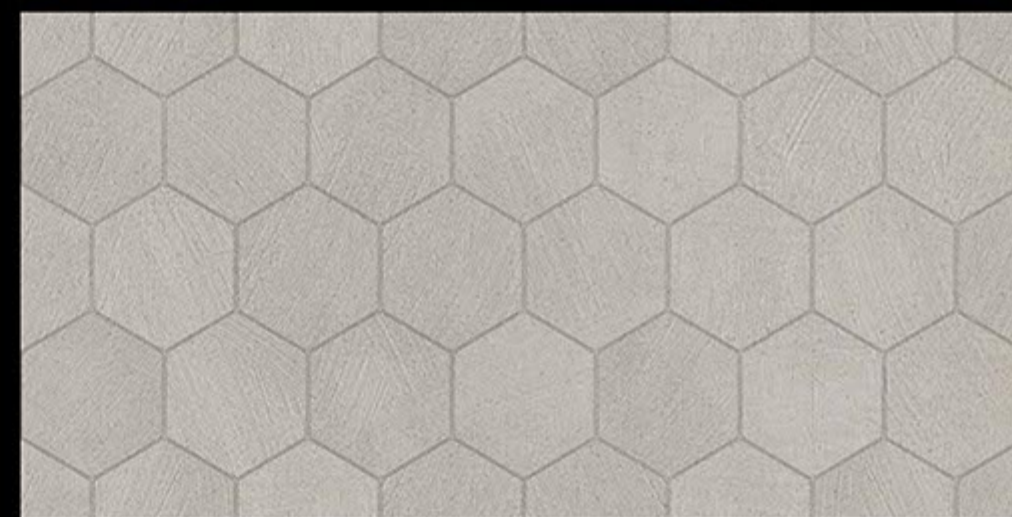

CR_HEXAGONE STREAM

RANDOM FACES - 1

CR_HEXAGONE DUSK

- LIGHT WEIGHT
- FACADES
- RESIN-FREE
- ZERO MAINTENANCE
- PRE-POLISHED
- INSTALLATION FRIENDLY
- COMPACT BODY / HIGH MOR
- ZERO POROSITY ENSURING ANTI-FUNGAL LIFE