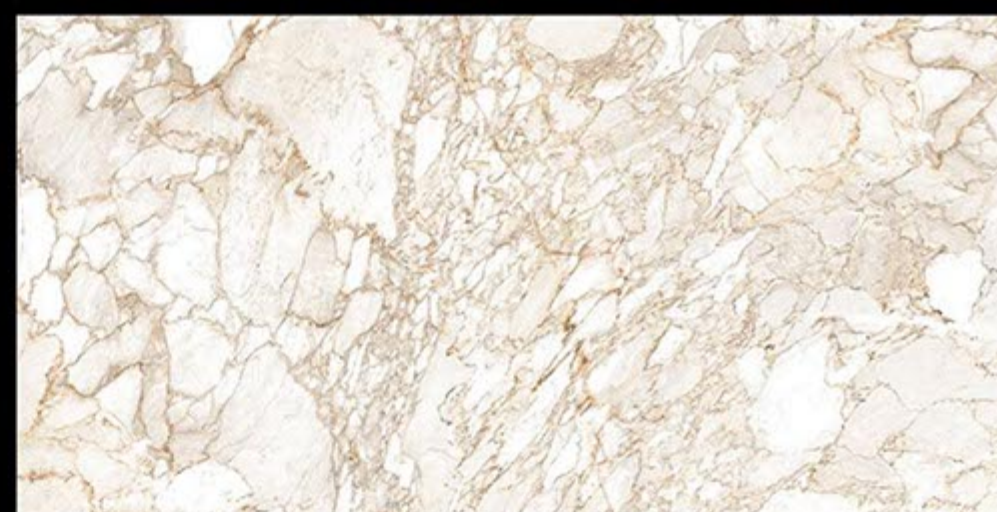

600 X 1200 mm

GLAZED VITRIFIED TILES

CR_ZARCO GOLD

RANDOM FACES - 3

LIGHT WEIGHT

FACADES

RESIN-FREE

ZERO MAINTENANCE