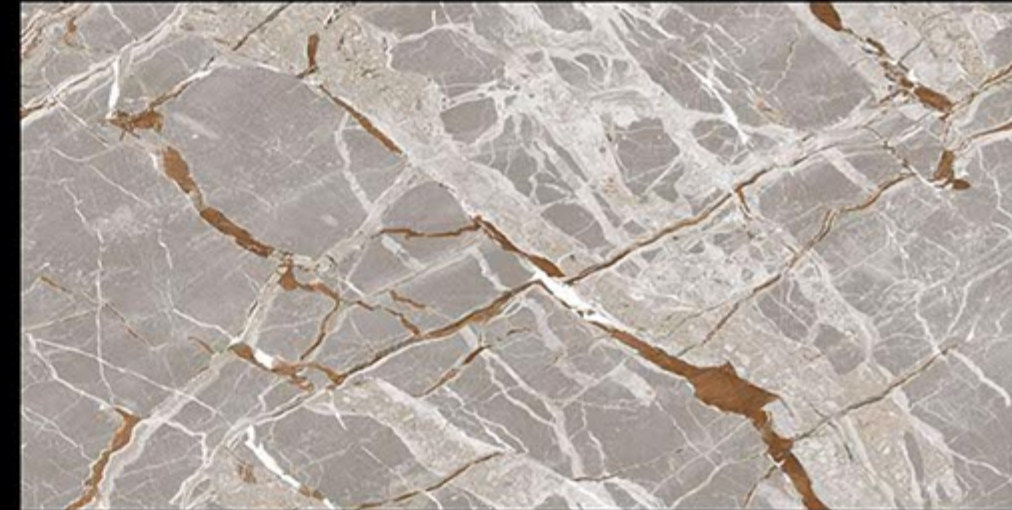

CARVING

COLLECTION

600 X 1200 mm

GLAZED VITRIFIED TILES

CR_EL_ELEGANCE GREY

RANDOM FACES - 4