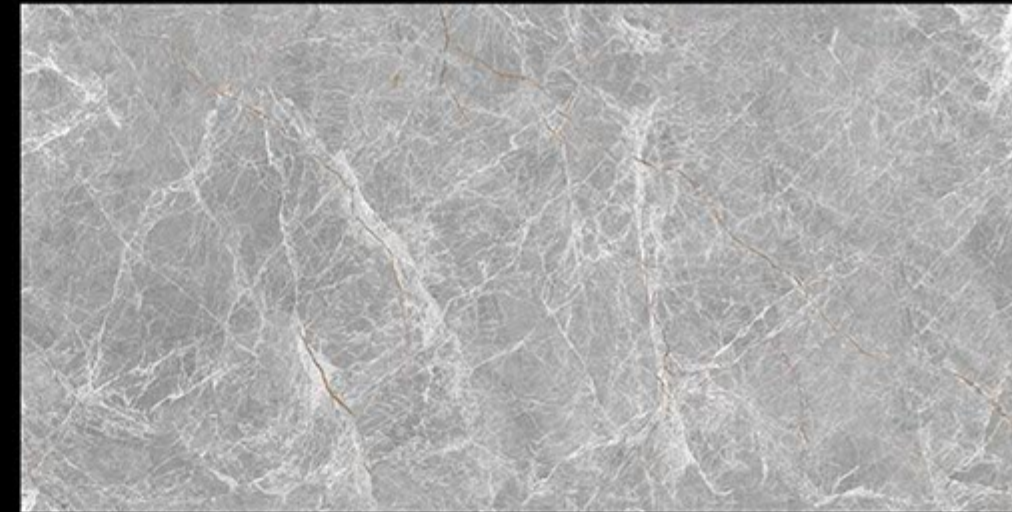

CARVING

COLLECTION

600 X 1200 mm

GLAZED VITRIFIED TILES

CR_EL_COCO GREY

RANDOM FACES - 4

LIGHT WEIGHT

FACADES

RESIN-FREE

ZERO MAINTENANCE

PRE-POLISHED

INSTALLATION FRIENDLY

COMPACT BODY / HIGH MOR

ZERO POROSITY ENSURING ANTI-FUNGAL LIFE