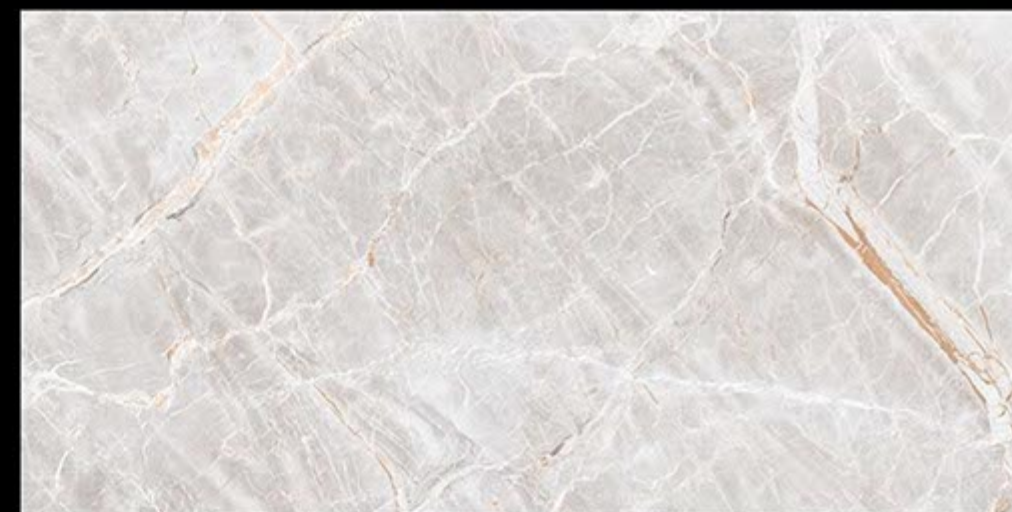

CARVING

COLLECTION

600 X 1200 mm

GLAZED VITRIFIED TILES

CR_SIERRA SILVER

RANDOM FACES - 2

LIGHT
WEIGHT

FACADES

RESIN-FREE

ZERO
MAINTENANCE

PRE-POLISHED

INSTALLATION
FRIENDLY

COMPACT BODY
/ HIGH MOD

ZERO POROSITY
ENSURING
ANTI-FUNGAL LIFE