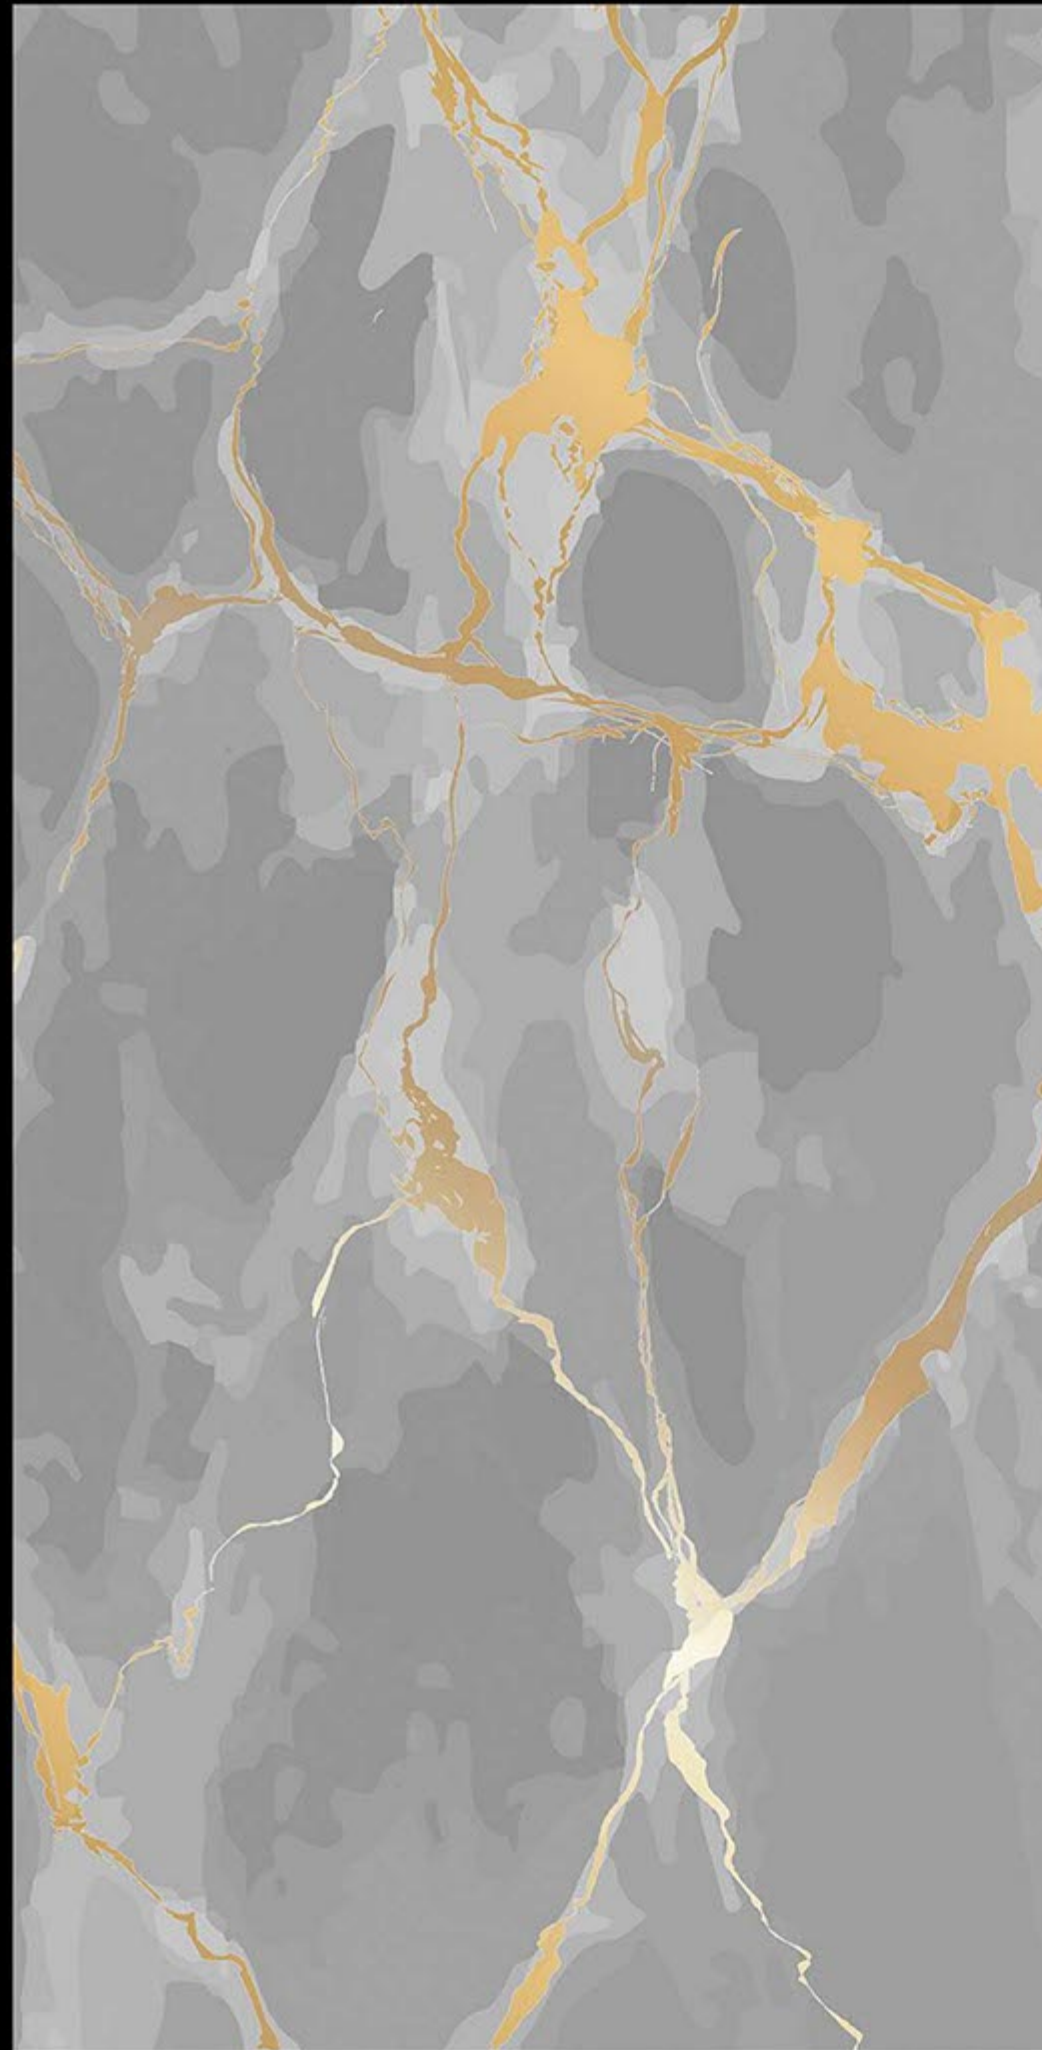

CARVING

COLLECTION

600 X 1200 mm

GLAZED VITRIFIED TILES

CR_GALAXY GREY

RANDOM FACES - 3

LIGHT WEIGHT

FACADES

RESIN-FREE

ZERO MAINTENANCE

PRE-POLISHED

INSTALLATION FRIENDLY

COMPACT BODY / HIGH MOR

ZERO POROSITY ENSURING ANTI-FUNGAL LIFE