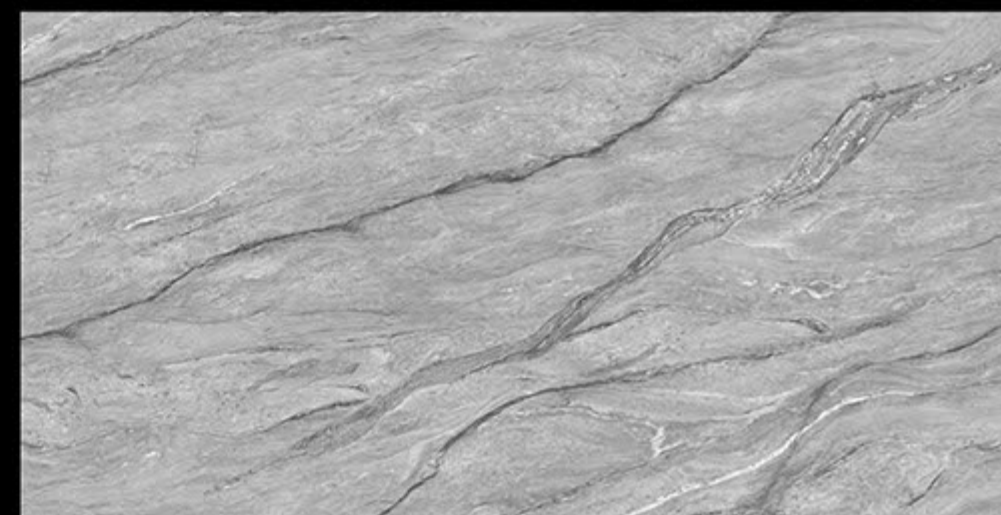

CARVING

COLLECTION

600 X 1200 mm

GLAZED VITRIFIED TILES

CR_FEZ GREY

RANDOM FACES - 6

LIGHT WEIGHT

FACADES

RESIN-FREE

ZERO MAINTENANCE

PRE-POLISHED

INSTALLATION FRIENDLY

COMPACT BODY / HIGH MOR

ZERO POROSITY ENSURING ANTI-FUNGAL LIFE