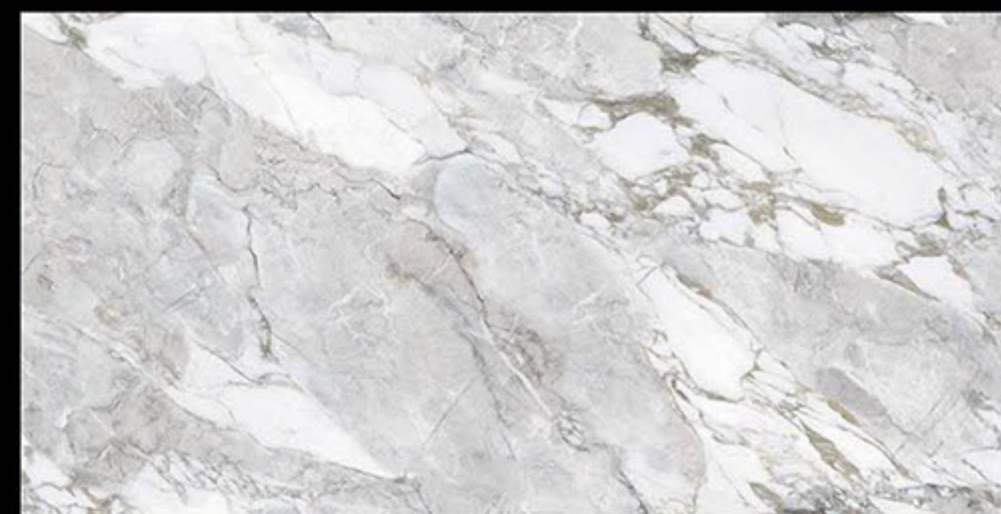

COMPACT BODY / HIGH MOR

ZERO POROSITY ENSURING ANTI-FUNGAL LIFE

CARVING

COLLECTION

600 X 1200 mm

GLAZED VITRIFIED TILES

CR_EL_HUTON WHITE

RANDOM FACES - 4