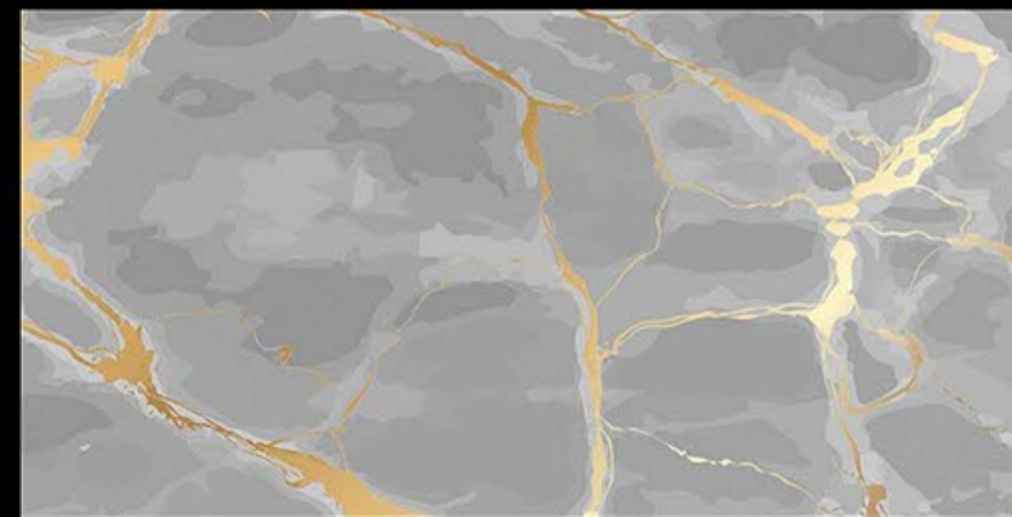

CARVING

COLLECTION

600 X 1200 mm

GLAZED VITRIFIED TILES

CR_GALAXY GREY

RANDOM FACES - 3

LIGHT WEIGHT

FACADES

RESIN-FREE

ZERO MAINTENANCE

PRE-POLISHED

INSTALLATION FRIENDLY

COMPACT BODY / HIGH MOR

ZERO POROSITY ENSURING ANTI-FUNGAL LIFE