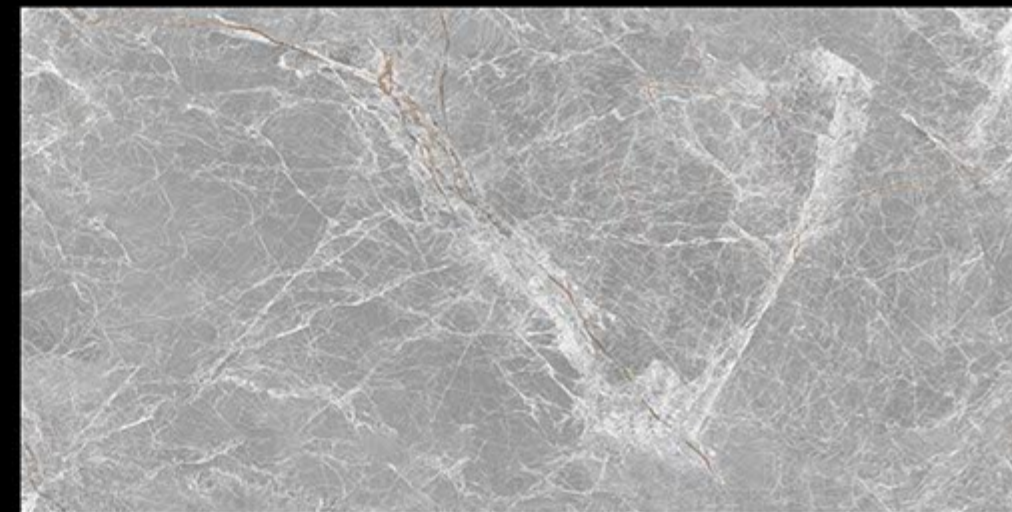

CARVING

COLLECTION

600 X 1200 mm

GLAZED VITRIFIED TILES

CR_EL_COCO GREY

RANDOM FACES - 4

LIGHT WEIGHT

FACADES

RESIN-FREE

ZERO MAINTENANCE

PRE-POLISHED

INSTALLATION FRIENDLY

COMPACT BODY / HIGH MOR

ZERO POROSITY ENSURING ANTI-FUNGAL LIFE