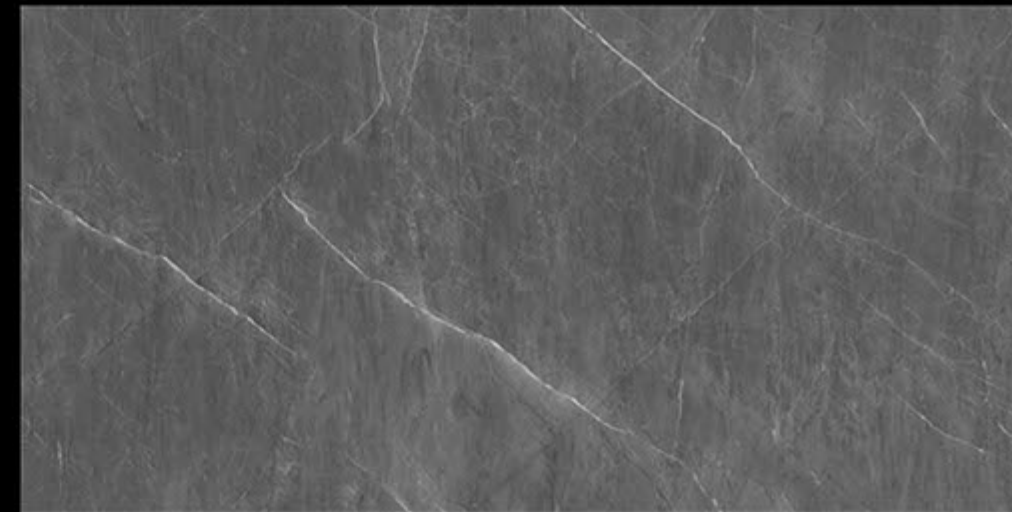

CARVING

COLLECTION

600 X 1200 mm

GLAZED VITRIFIED TILES

CR_GLACIAR NERO

RANDOM FACES - 3

LIGHT WEIGHT

FACADES

RESIN-FREE

ZERO MAINTENANCE

PRE-POLISHED

INSTALLATION FRIENDLY

COMPACT BODY / HIGH MOR

ZERO POROSITY ENSURING ANTI-FUNGAL LIFE