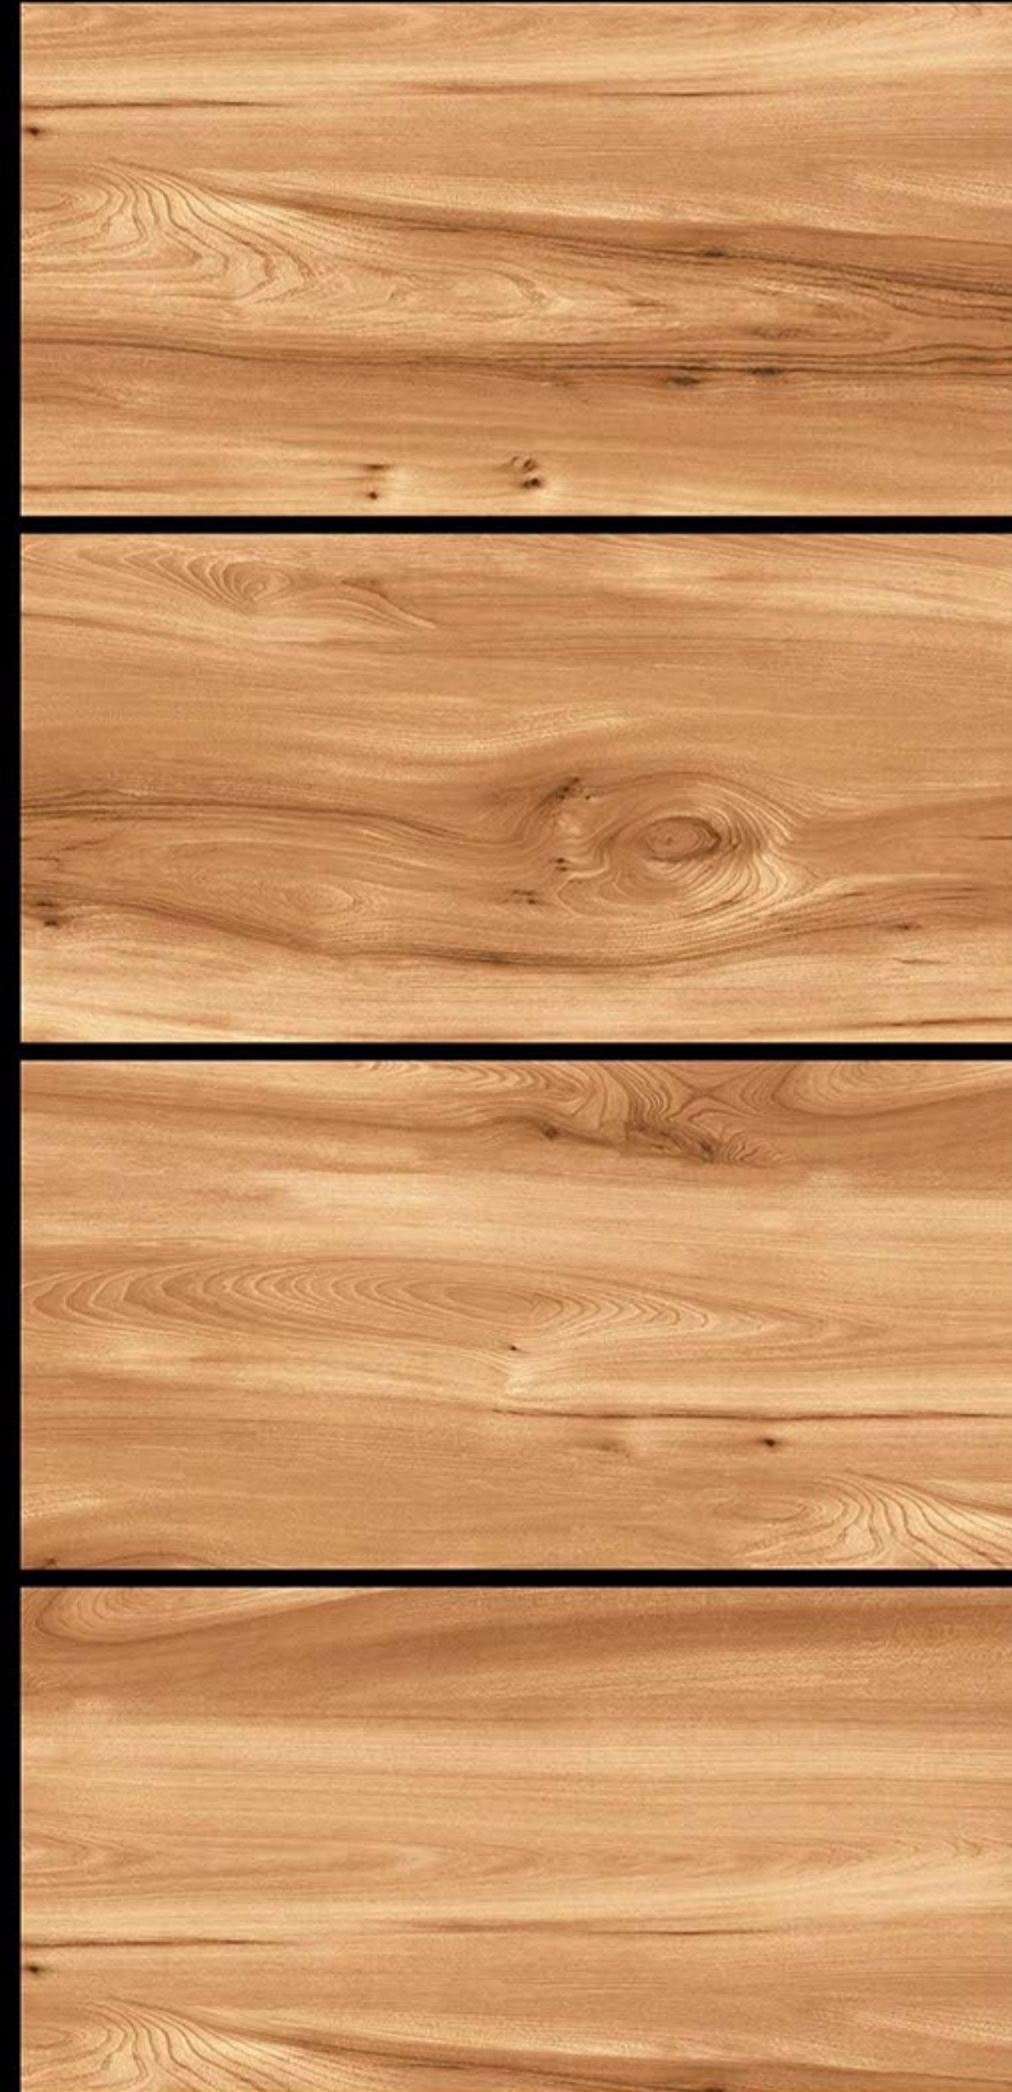

COMPACT BODY / HIGH MOR

ZERO POROSITY ENSURING ANTI-FUNGAL LIFE

CARVING

COLLECTION

600 X 1200 mm

GLAZED VITRIFIED TILES

CR_GERMAN WOOD BROWN

RANDOM FACES - 4