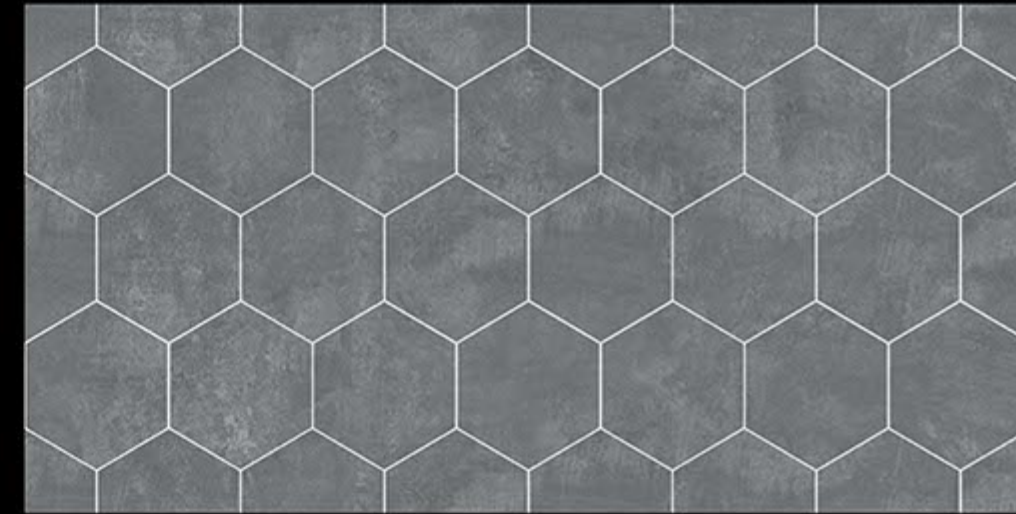

CARVING

COLLECTION

600 X 1200 mm

GLAZED VITRIFIED TILES

CR_NEON DECOR

RANDOM FACES - 1

CR_NEON ANTIC

- LIGHT WEIGHT
- FACADES
- RESIN-FREE
- ZERO MAINTENANCE
- PRE-POLISHED
- INSTALLATION FRIENDLY
- COMPACT BODY / HIGH MOR
- ZERO POROSITY ENSURING ANTI-FUNGAL LIFE