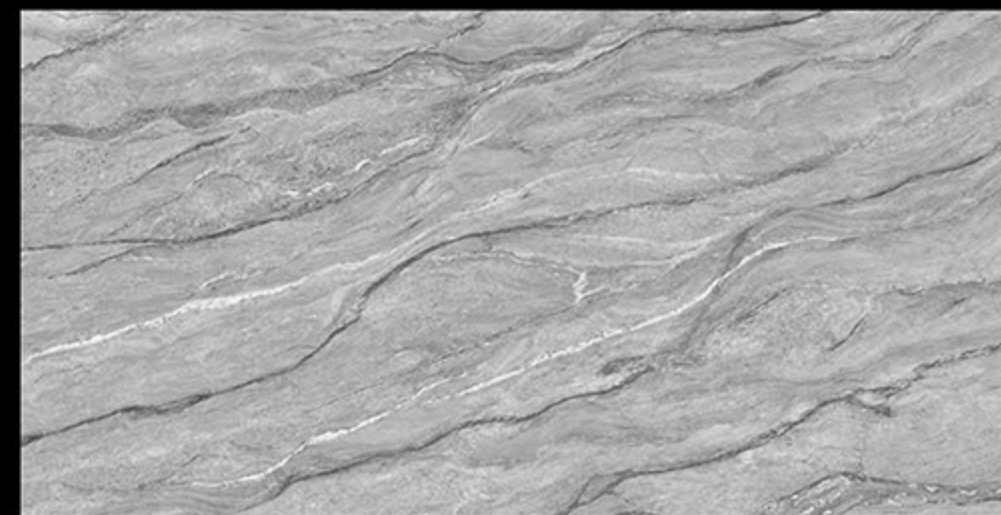

CARVING

COLLECTION

600 X 1200 mm

GLAZED VITRIFIED TILES

CR_FEZ GREY

RANDOM FACES - 6

LIGHT WEIGHT

FACADES

RESIN-FREE

ZERO MAINTENANCE

PRE-POLISHED

INSTALLATION FRIENDLY

COMPACT BODY / HIGH MOR

ZERO POROSITY ENSURING ANTI-FUNGAL LIFE