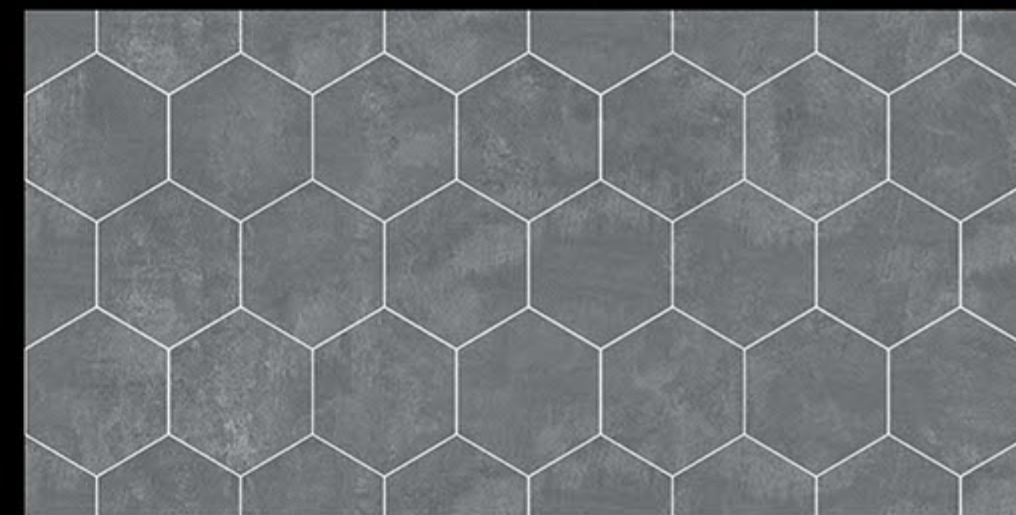

CARVING

COLLECTION

600 X 1200 mm

GLAZED VITRIFIED TILES

CR_NEON DECOR

RANDOM FACES - 1

CR_NEON ANTIC

-  LIGHT WEIGHT
-  FACADES
-  RESIN-FREE
-  ZERO MAINTENANCE
-  PRE-POLISHED
-  INSTALLATION FRIENDLY
-  COMPACT BODY / HIGH MOR
-  ZERO POROSITY ENSURING ANTI-FUNGAL LIFE