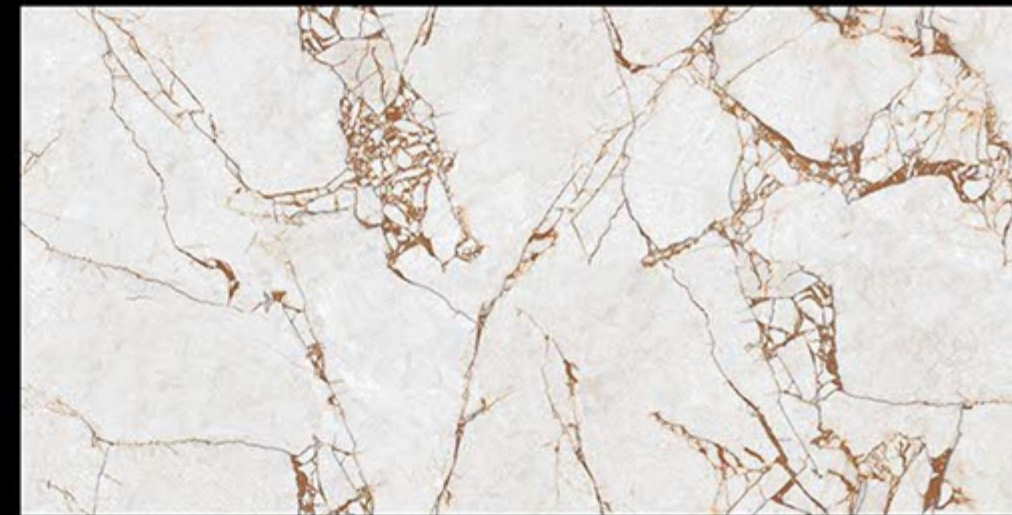

CARVING

COLLECTION

600 X 1200 mm

GLAZED VITRIFIED TILES

CR_SIENA ROSE

RANDOM FACES - 3

LIGHT WEIGHT

FACADES

RESIN-FREE

ZERO MAINTENANCE

PRE-POLISHED

INSTALLATION FRIENDLY

COMPACT BODY / HIGH MOD

ZERO POROSITY ENSURING ANTI-FUNGAL LIFE