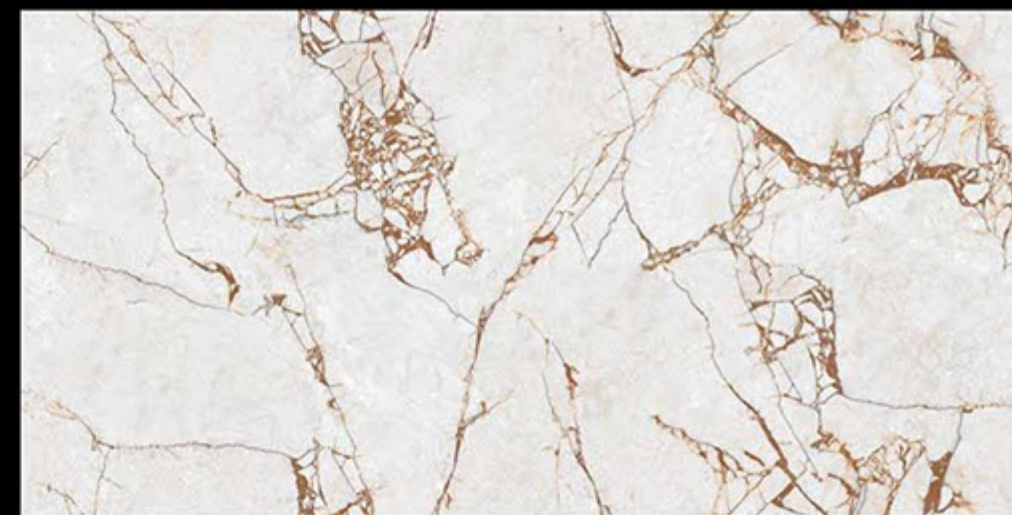

CARVING

COLLECTION

600 X 1200 mm

GLAZED VITRIFIED TILES

CR_SIENA ROSE

RANDOM FACES - 3

LIGHT WEIGHT

FACADES

RESIN-FREE

ZERO MAINTENANCE

PRE-POLISHED

INSTALLATION FRIENDLY

COMPACT BODY / HIGH MOD

ZERO POROSITY ENSURING ANTI-FUNGAL LIFE