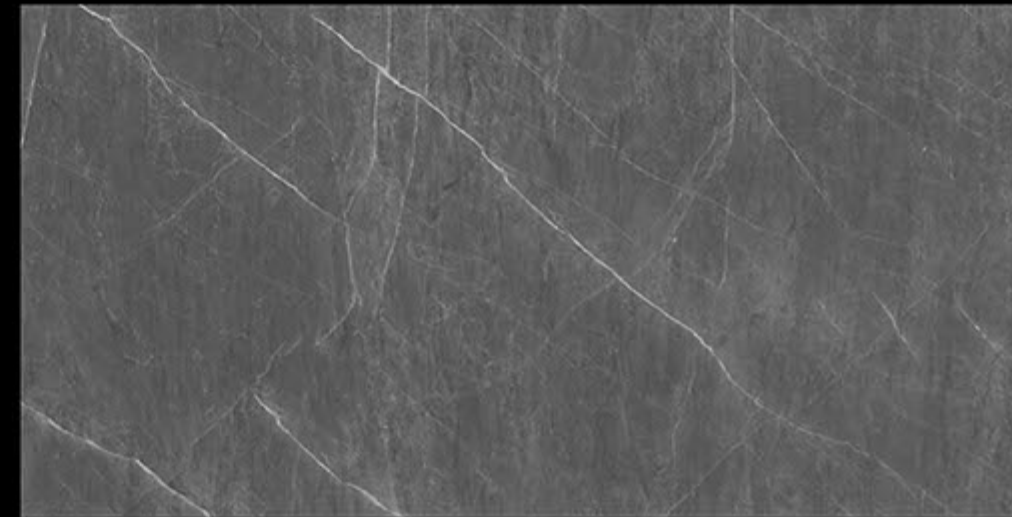

CARVING

COLLECTION

600 X 1200 mm

GLAZED VITRIFIED TILES

CR_GLACIAR NERO

RANDOM FACES - 3

LIGHT WEIGHT

FACADES

RESIN-FREE

ZERO MAINTENANCE

PRE-POLISHED

INSTALLATION FRIENDLY

COMPACT BODY / HIGH MOR

ZERO POROSITY ENSURING ANTI-FUNGAL LIFE