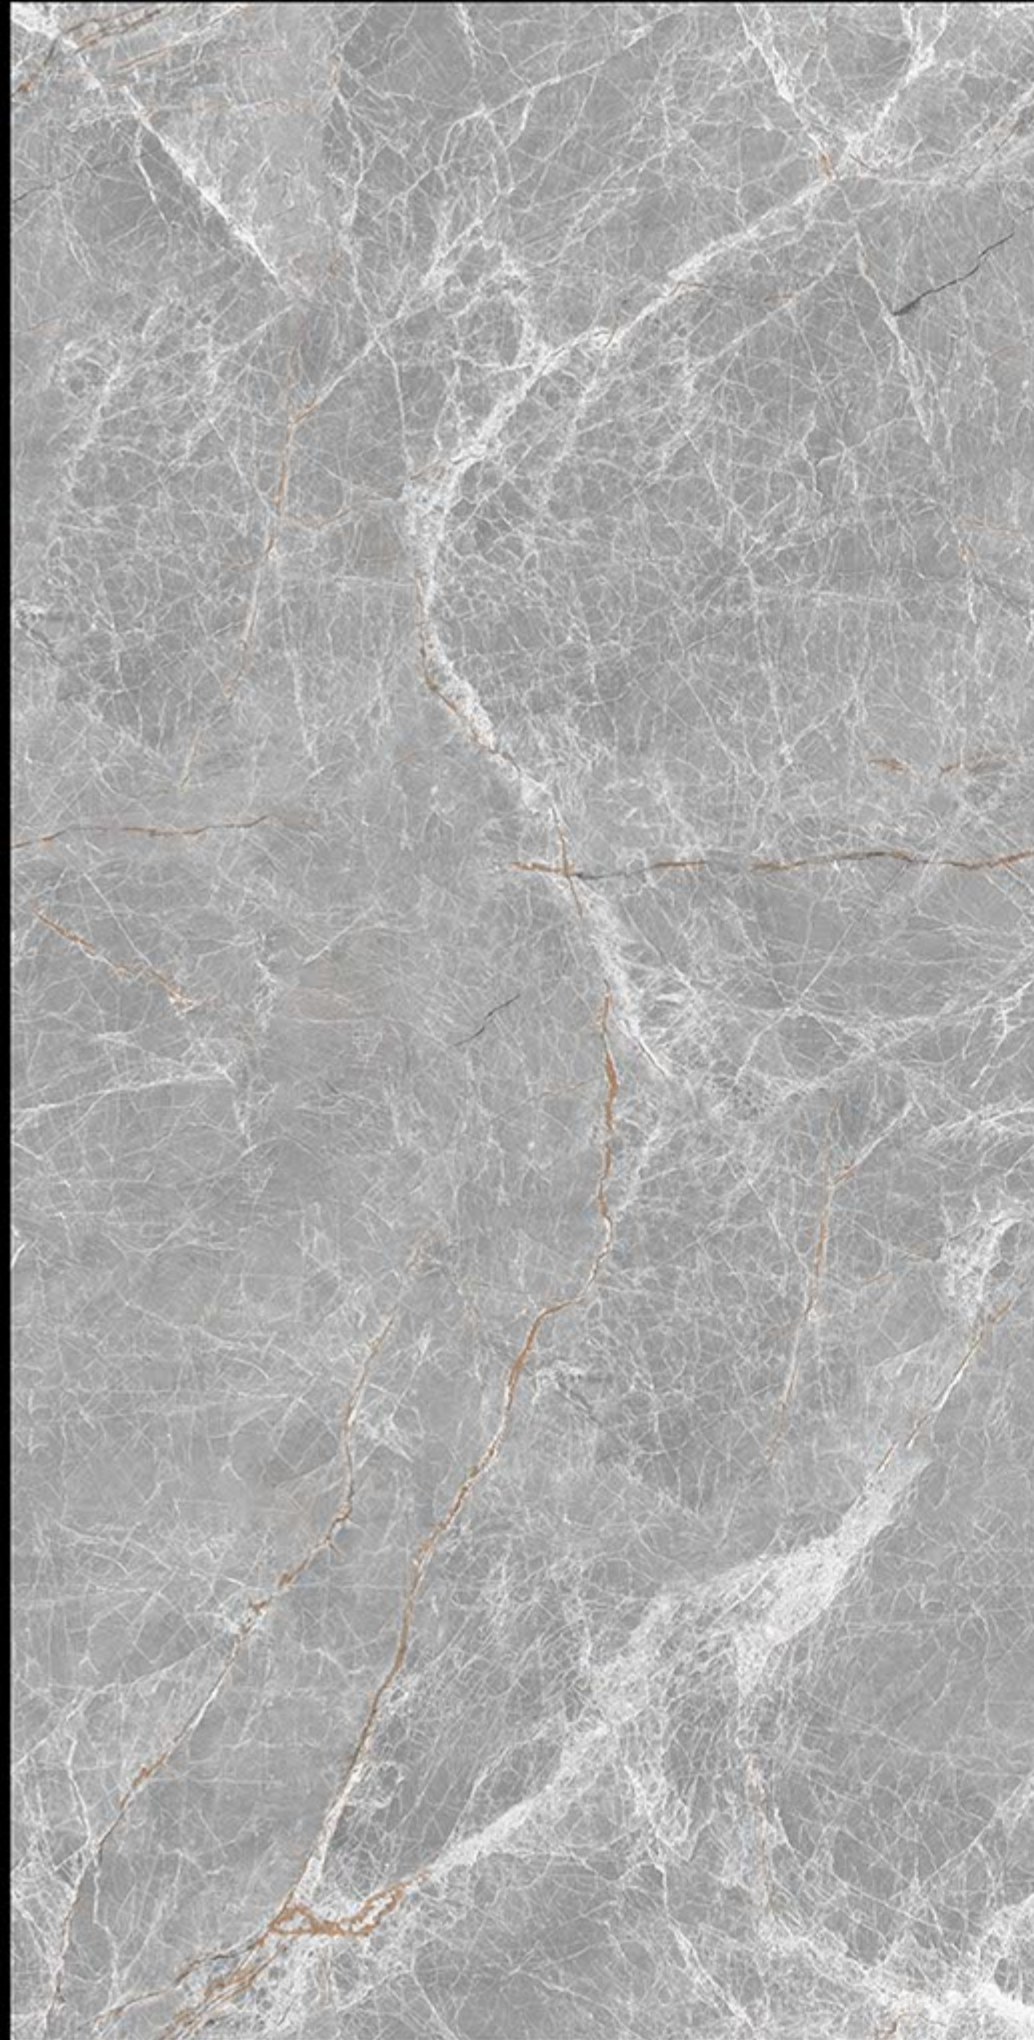

CARVING

COLLECTION

600 X 1200 mm

GLAZED VITRIFIED TILES

CR_EL_COCO GREY

RANDOM FACES - 4

LIGHT WEIGHT

FACADES

RESIN-FREE

ZERO MAINTENANCE

PRE-POLISHED

INSTALLATION FRIENDLY

COMPACT BODY / HIGH MOR

ZERO POROSITY ENSURING ANTI-FUNGAL LIFE