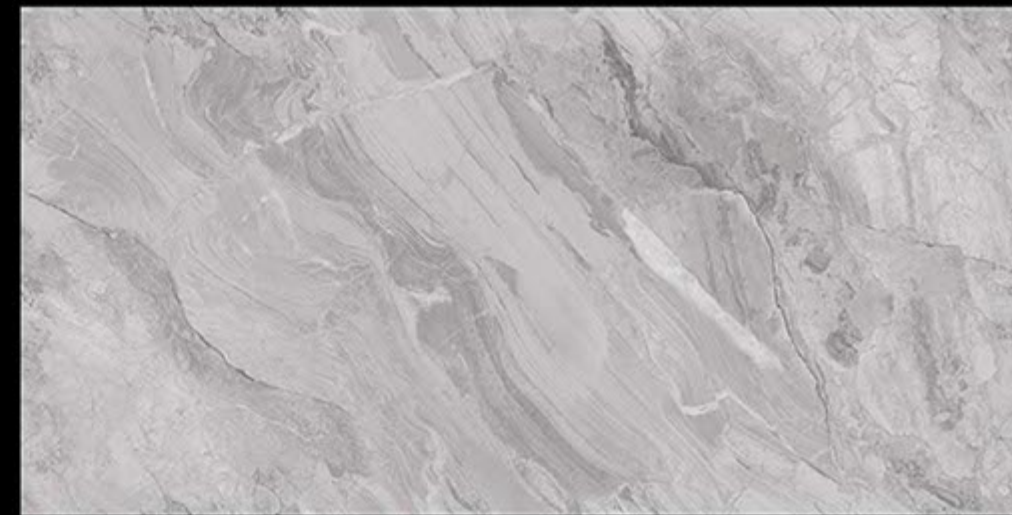

CARVING

COLLECTION

600 X 1200 mm

GLAZED VITRIFIED TILES

CR_EL_SOLON GREY

RANDOM FACES - 4

LIGHT WEIGHT

FACADES

RESIN-FREE

ZERO MAINTENANCE

PRE-POLISHED

INSTALLATION FRIENDLY

COMPACT BODY / HIGH MOR

ZERO POROSITY ENSURING ANTI-FUNGAL LIFE