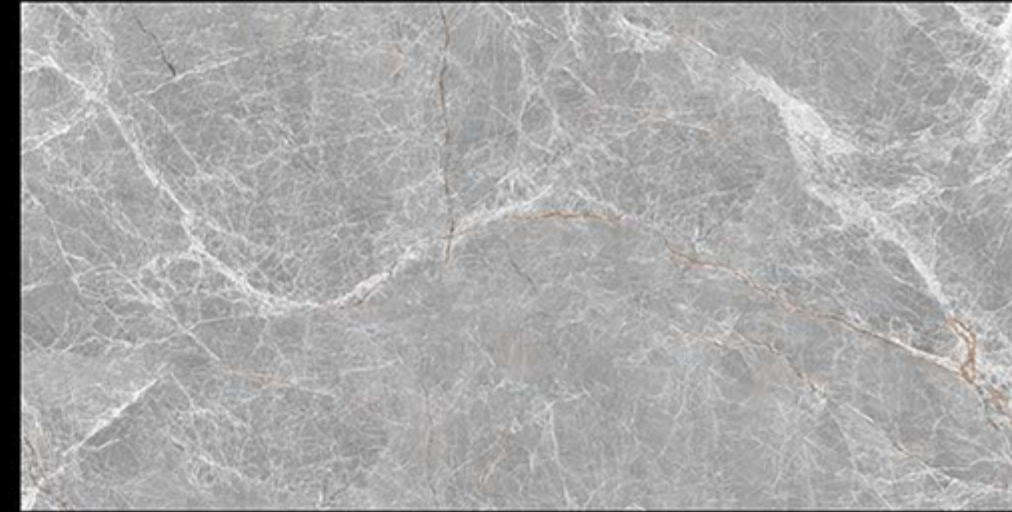

CARVING

COLLECTION

600 X 1200 mm

GLAZED VITRIFIED TILES

CR_EL_COCO GREY

RANDOM FACES - 4

LIGHT WEIGHT

FACADES

RESIN-FREE

ZERO MAINTENANCE

PRE-POLISHED

INSTALLATION FRIENDLY

COMPACT BODY / HIGH MOR

ZERO POROSITY ENSURING ANTI-FUNGAL LIFE