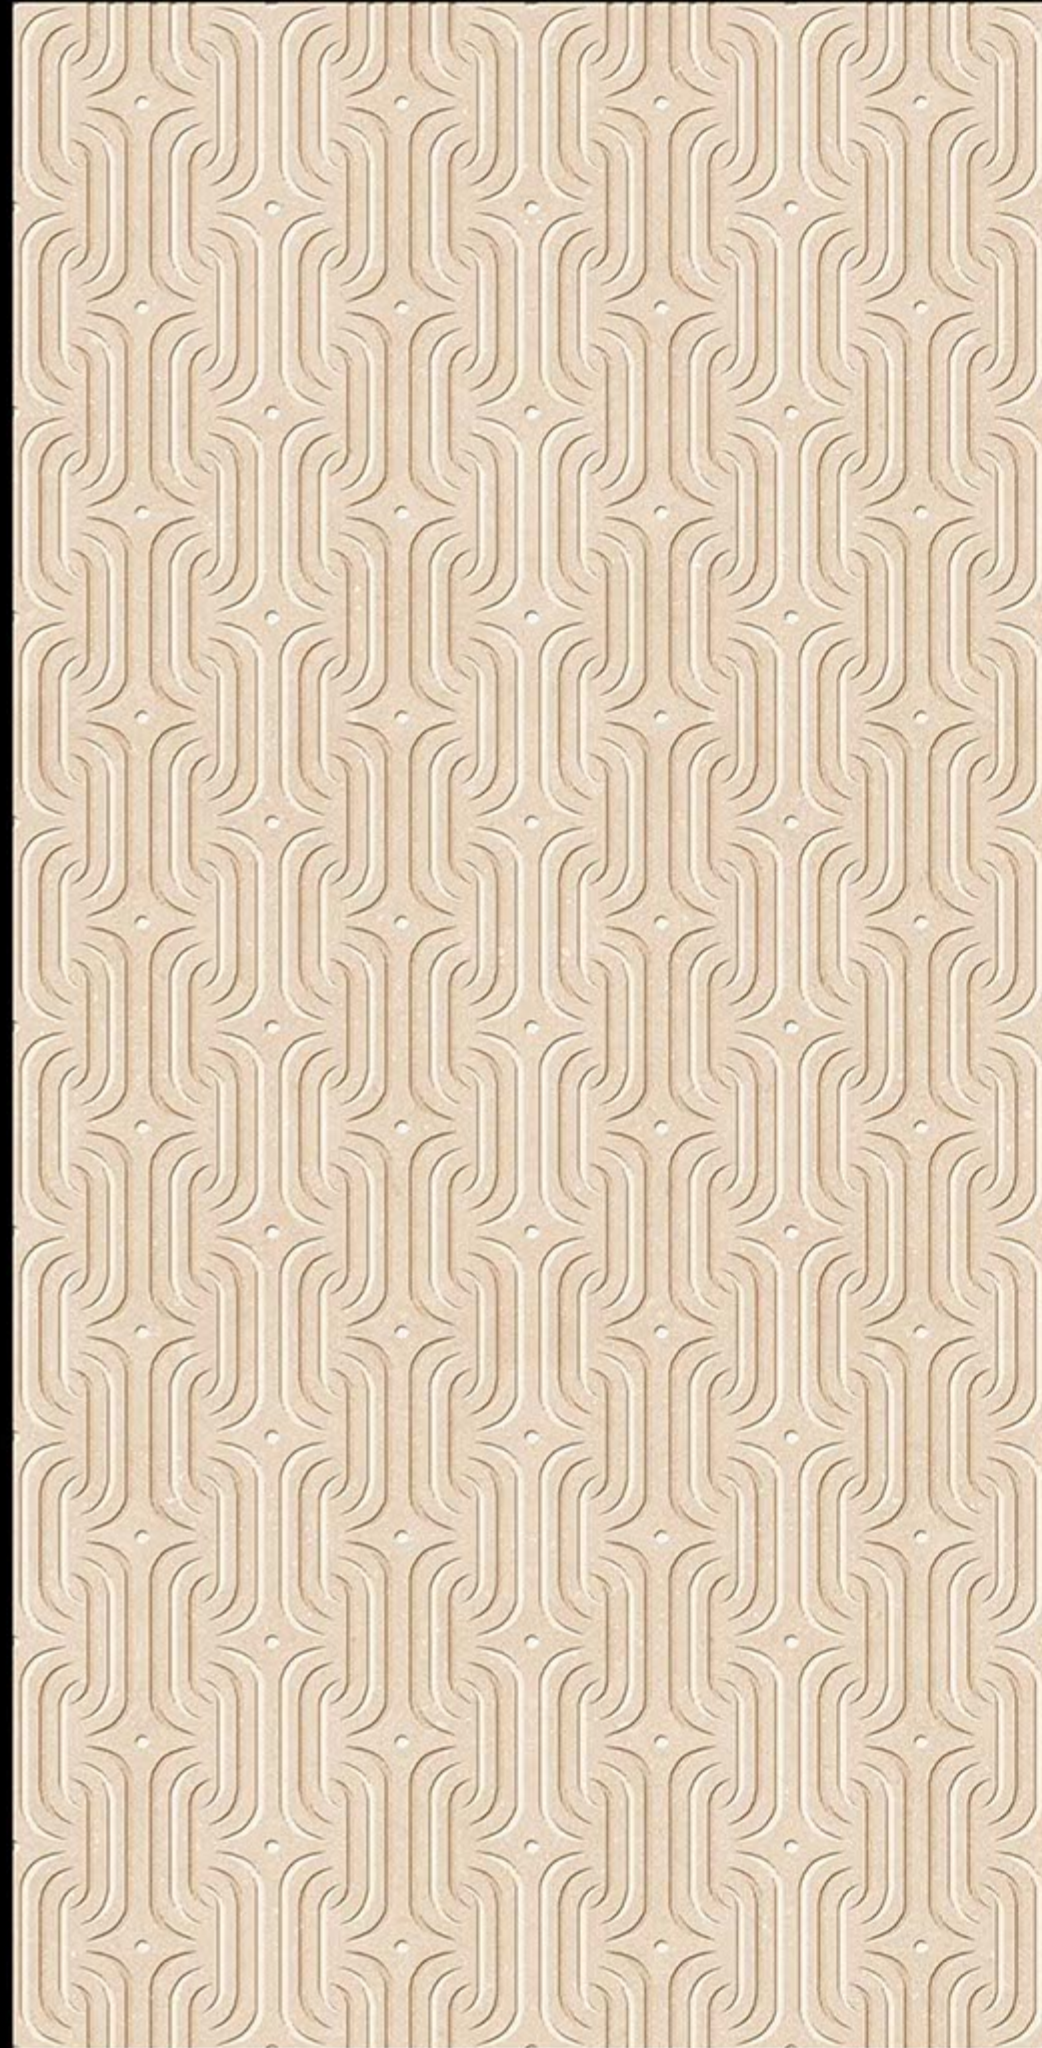

CARVING

COLLECTION

600 X 1200 mm
GLAZED VITRIFIED TILES

CR_MONET DECOR

RANDOM FACES - 1

CR_MONET LUNA

- LIGHT WEIGHT
- FACADES
- RESIN-FREE
- ZERO MAINTENANCE
- PRE-POLISHED
- INSTALLATION FRIENDLY
- COMPACT BODY / HIGH MOR
- ZERO POROSITY ENSURING ANTI-FUNGAL LIFE