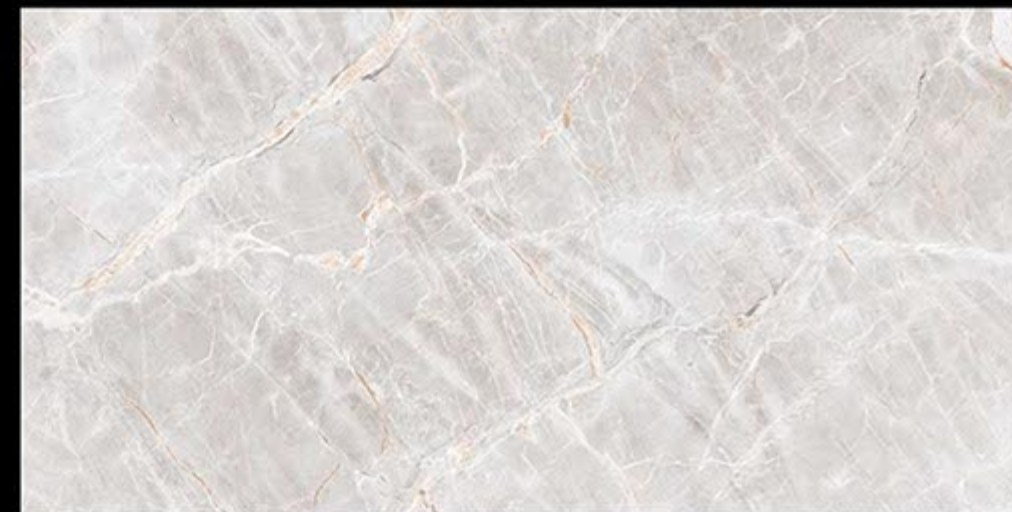

CARVING

COLLECTION

600 X 1200 mm

GLAZED VITRIFIED TILES

CR_SIERRA SILVER

RANDOM FACES - 2

LIGHT
WEIGHT

FACADES

RESIN-FREE

ZERO
MAINTENANCE

PRE-POLISHED

INSTALLATION
FRIENDLY

COMPACT BODY
/ HIGH MOD

ZERO POROSITY
ENSURING
ANTI-FUNGAL LIFE