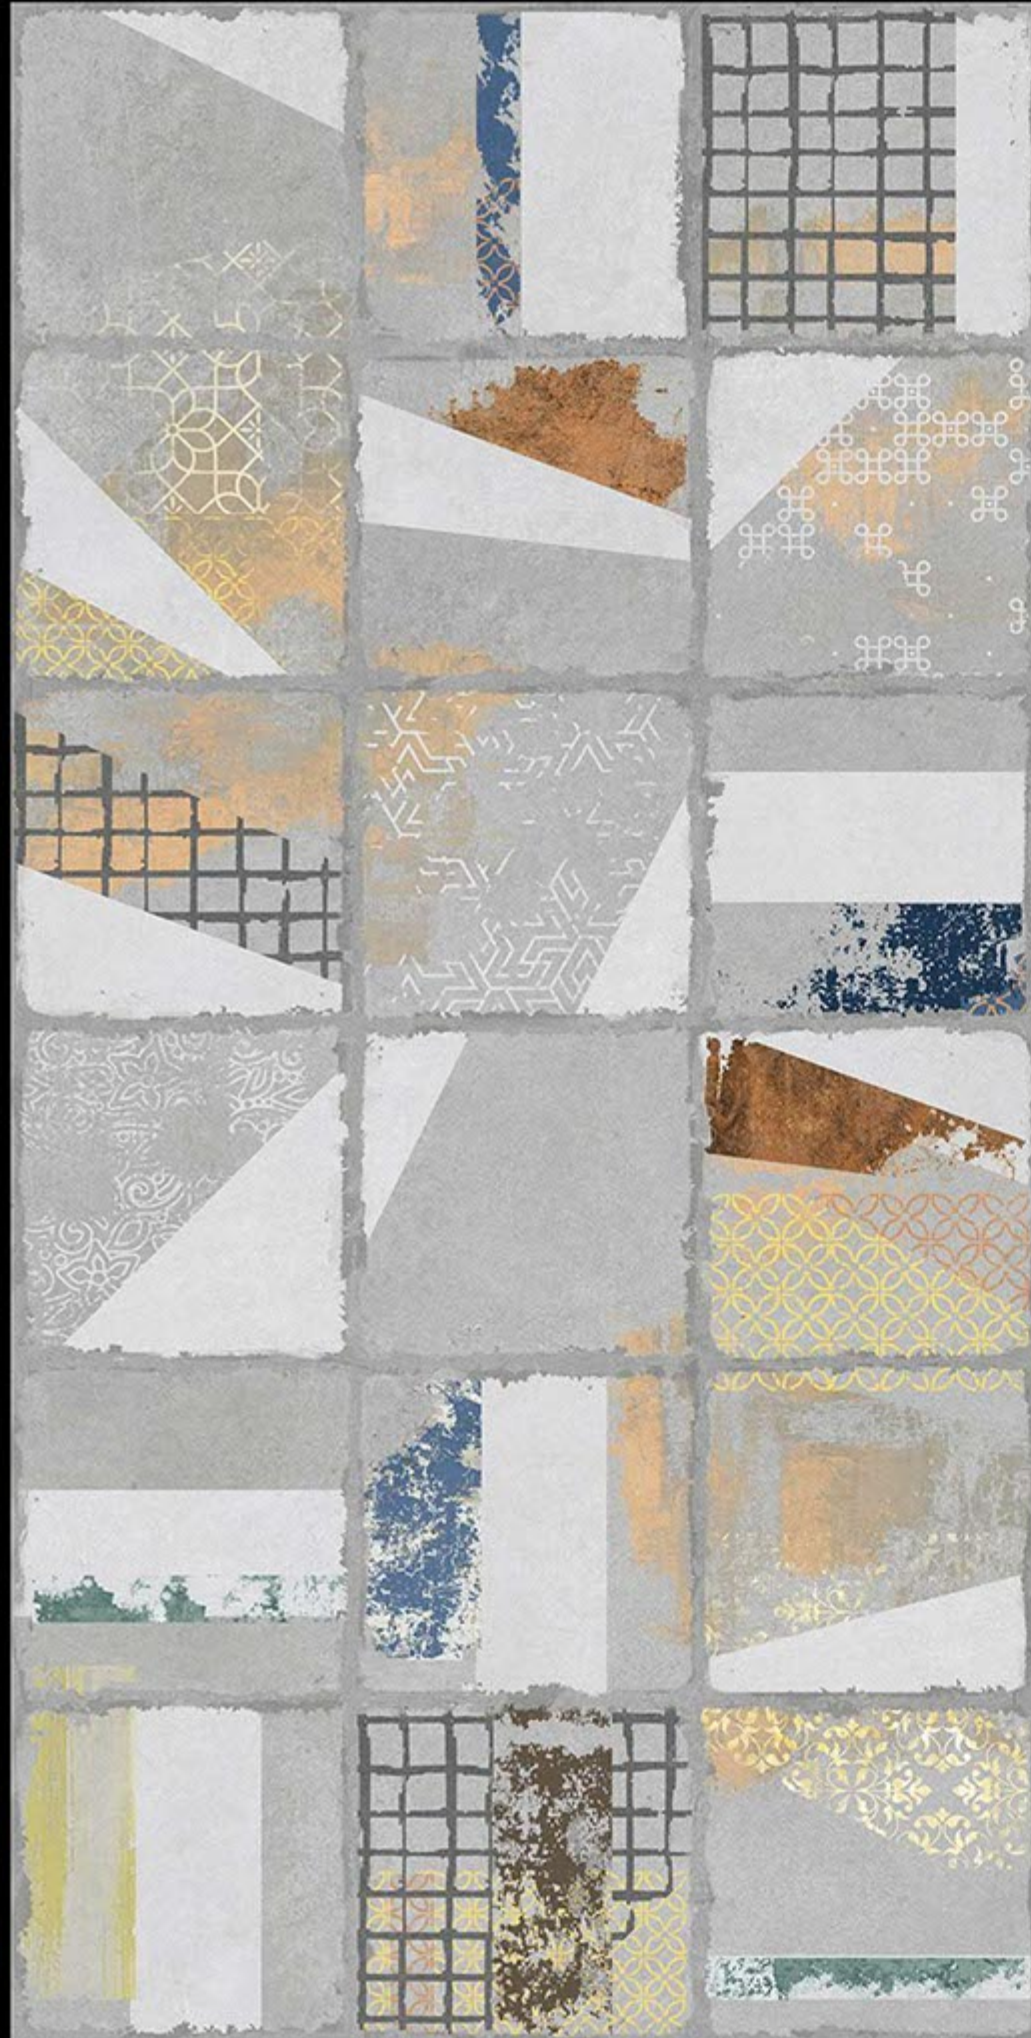

CARVING

COLLECTION

600 X 1200 mm

GLAZED VITRIFIED TILES

CR_ETHNIC DECOR