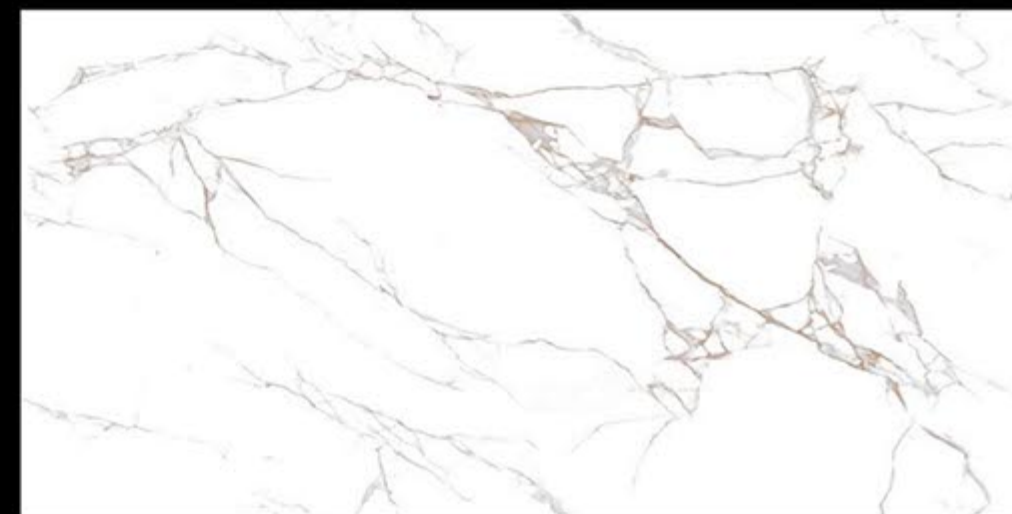

CARVING

COLLECTION

600 X 1200 mm

GLAZED VITRIFIED TILES

CR_EL_WHITE MULTY

RANDOM FACES - 4

LIGHT WEIGHT

FACADES

RESIN-FREE

ZERO MAINTENANCE

PRE-POLISHED

INSTALLATION FRIENDLY

COMPACT BODY / HIGH MOR

ZERO POROSITY ENSURING ANTI-FUNGAL LIFE