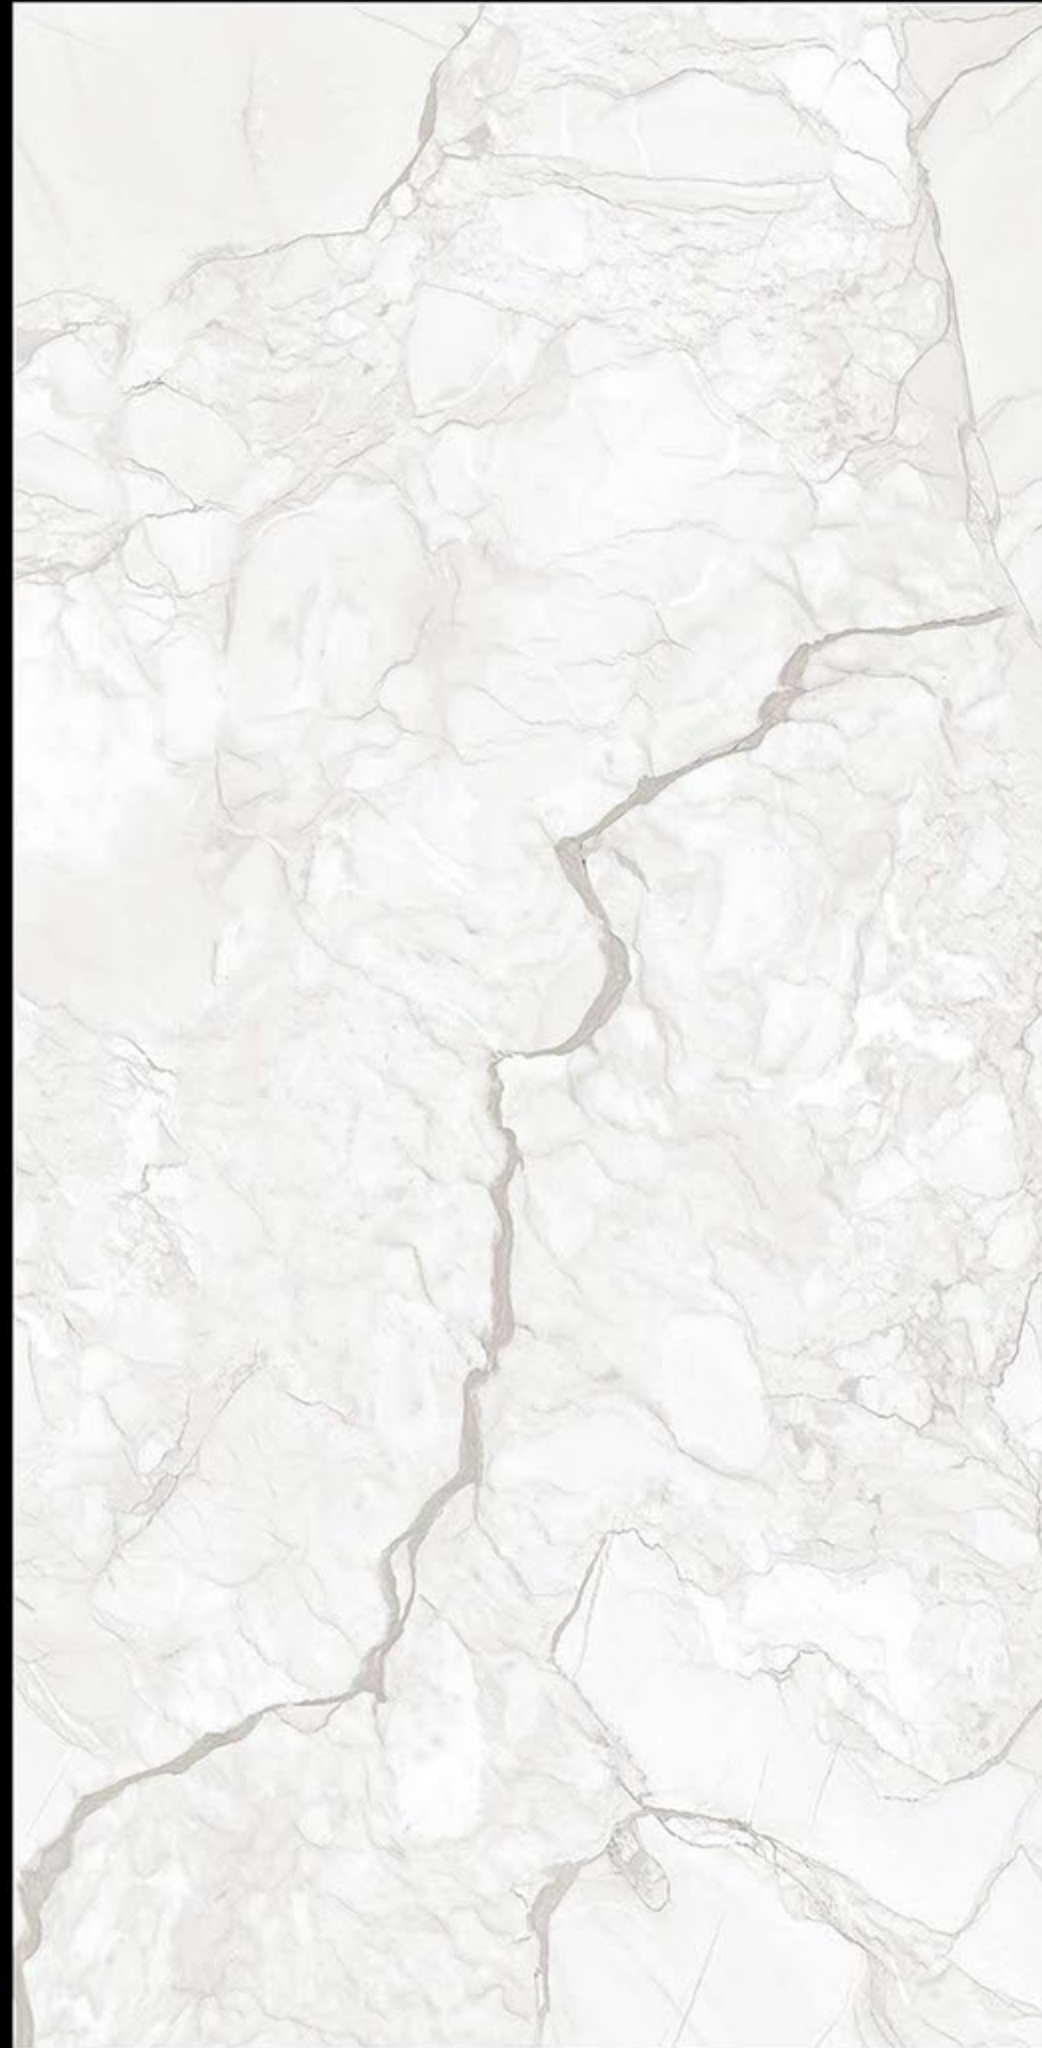

CARVING

COLLECTION

600 X 1200 mm

GLAZED VITRIFIED TILES

CR_ARMONIA SMOKE

RANDOM FACES - 3

LIGHT WEIGHT

FACADES

RESIN-FREE

ZERO MAINTENANCE

PRE-POLISHED

INSTALLATION FRIENDLY

COMPACT BODY / HIGH MOR

ZERO POROSITY / ENSURING ANTI-FUNGAL LIFE