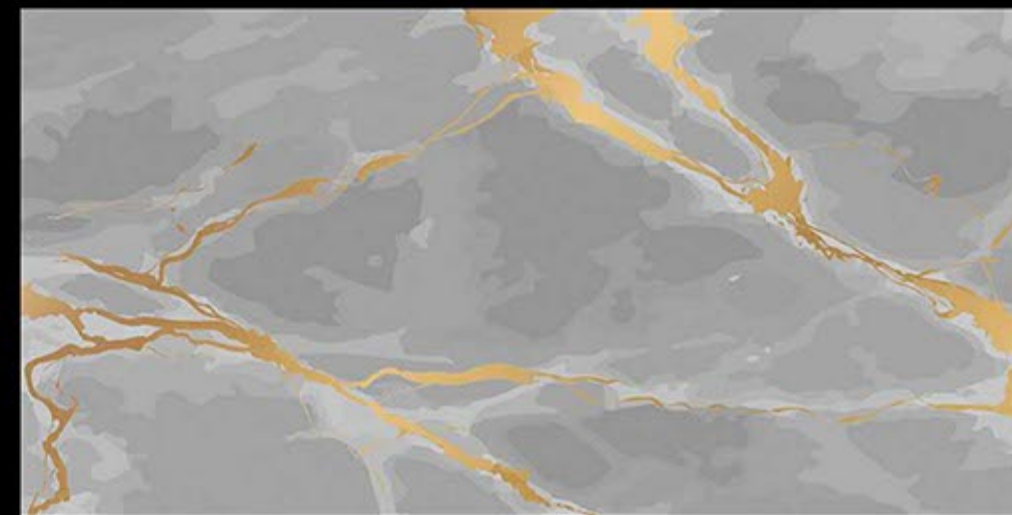

CARVING

COLLECTION

600 X 1200 mm

GLAZED VITRIFIED TILES

CR_GALAXY GREY

RANDOM FACES - 3

LIGHT WEIGHT

FACADES

RESIN-FREE

ZERO MAINTENANCE

PRE-POLISHED

INSTALLATION FRIENDLY

COMPACT BODY / HIGH MOR

ZERO POROSITY ENSURING ANTI-FUNGAL LIFE