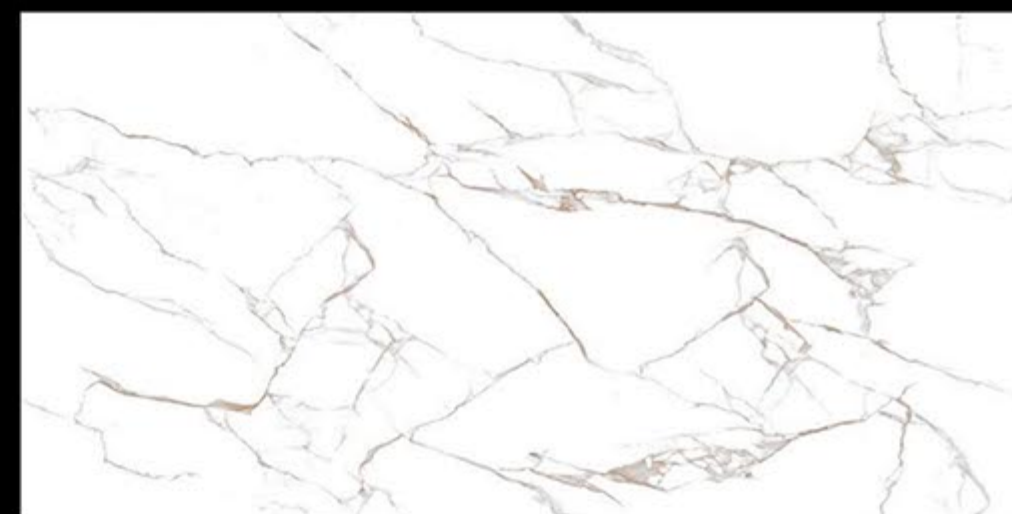

CARVING

COLLECTION

600 X 1200 mm

GLAZED VITRIFIED TILES

CR_EL_WHITE MULTY

RANDOM FACES - 4

LIGHT WEIGHT

FACADES

RESIN-FREE

ZERO MAINTENANCE

PRE-POLISHED

INSTALLATION FRIENDLY

COMPACT BODY / HIGH MOR

ZERO POROSITY ENSURING ANTI-FUNGAL LIFE