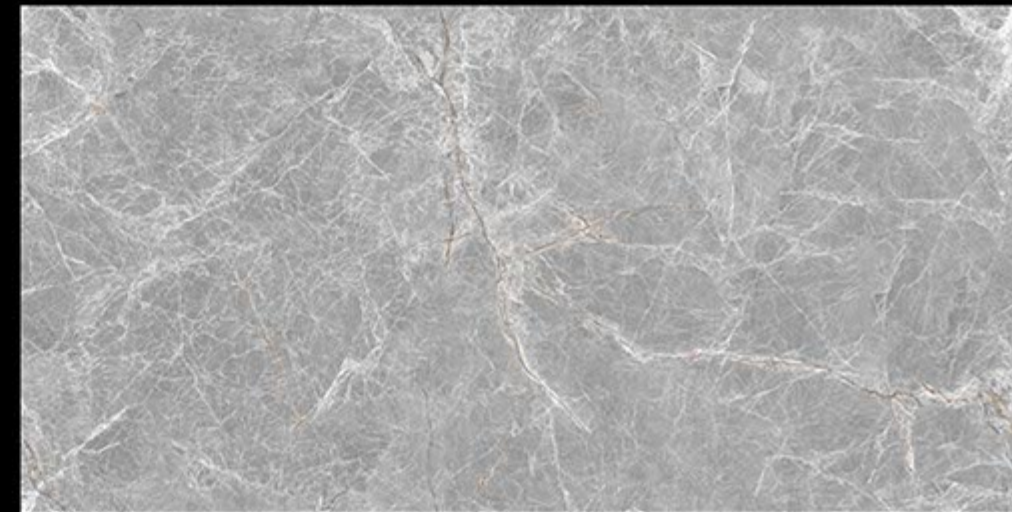

CARVING

COLLECTION

600 X 1200 mm

GLAZED VITRIFIED TILES

CR_EL_COCO GREY

RANDOM FACES - 4

LIGHT WEIGHT

FACADES

RESIN-FREE

ZERO MAINTENANCE

PRE-POLISHED

INSTALLATION FRIENDLY

COMPACT BODY / HIGH MOR

ZERO POROSITY ENSURING ANTI-FUNGAL LIFE