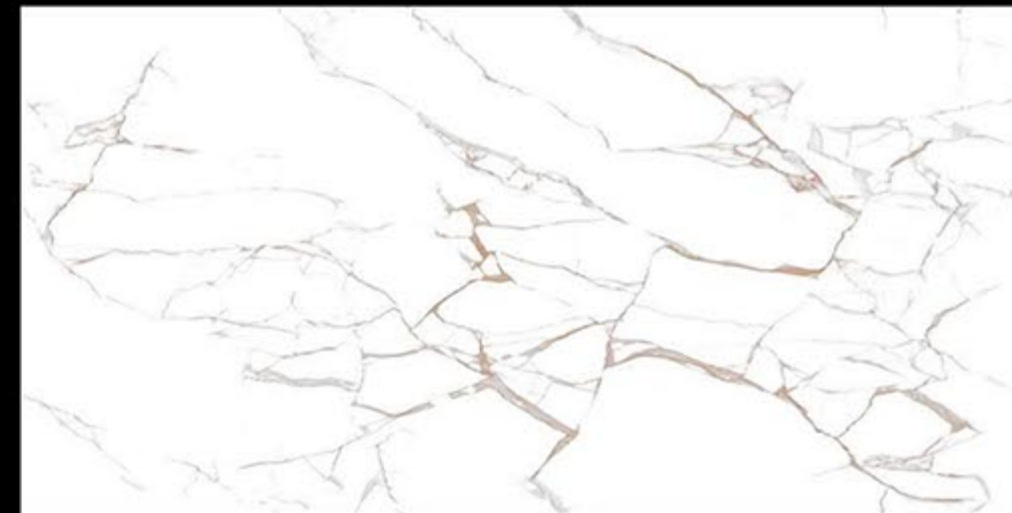

CARVING

COLLECTION

600 X 1200 mm

GLAZED VITRIFIED TILES

CR_EL_WHITE MULTY

RANDOM FACES - 4

LIGHT WEIGHT

FACADES

RESIN-FREE

ZERO MAINTENANCE

PRE-POLISHED

INSTALLATION FRIENDLY

COMPACT BODY / HIGH MOR

ZERO POROSITY ENSURING ANTI-FUNGAL LIFE