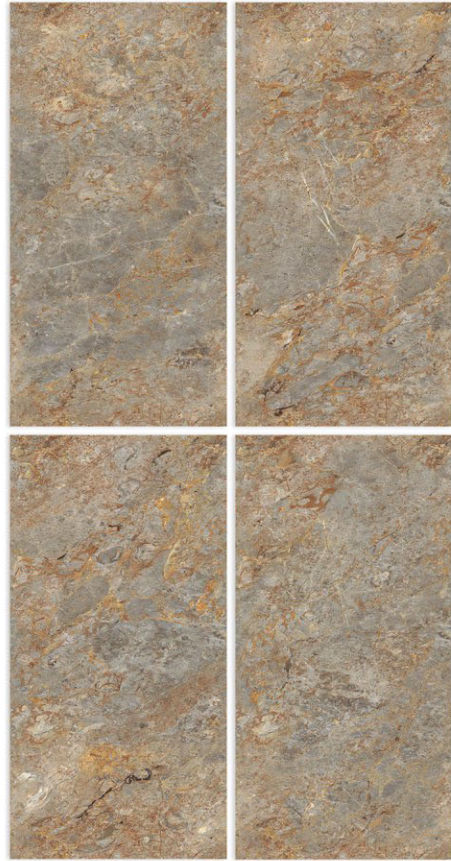

RENDOM - 4

GLOSSY SURFACE ————— /600X1200MM