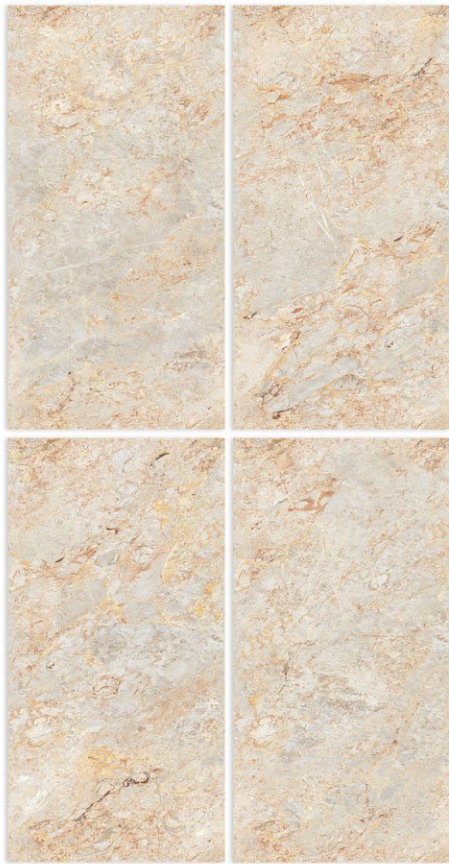

GLOSSY SURFACE

————— /600X1200MM

SOFITA BEIGE

RENDOM - 4

GLOSSY SURFACE ————— /600X1200MM

SONATA LIGHT

RENDOM - 4

GLOSSY SURFACE _____ /600X1200MM