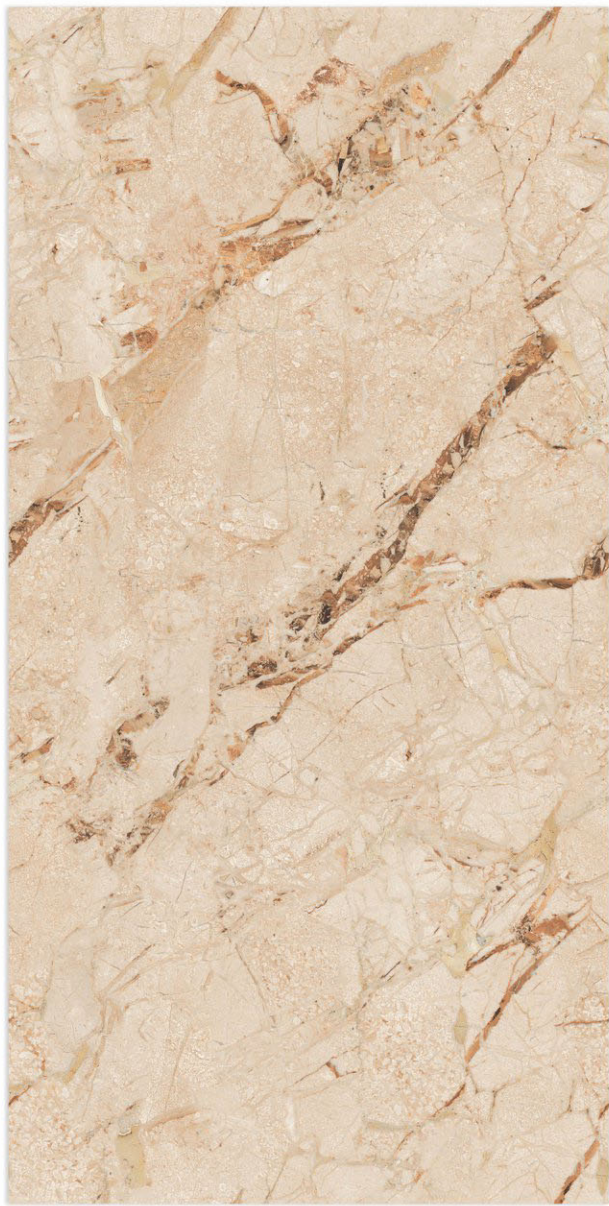

RENDOM - 4

BOTTOCHINO SWEET GREY

GLOSSY SURFACE _____ /600X1200MM

RENDOM - 4

BRECCIA NATURAL

GLOSSY SURFACE _____ /600X1200MM

RENDOM - 4

BRECCIA SIMLESS