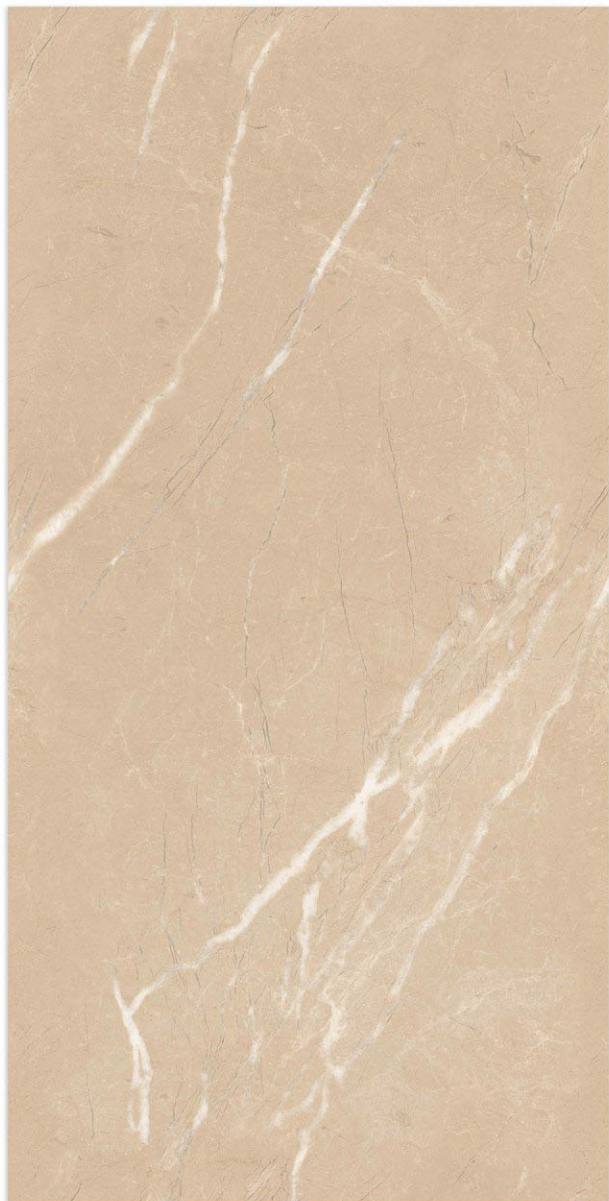

RENDOM - 4

APEN BEIGE

GLOSSY SURFACE _____ /600X1200MM

RENDOM - 4

APEN BROWN

GLOSSY SURFACE _____ /600X1200MM

APEN SAND

RENDOM - 4