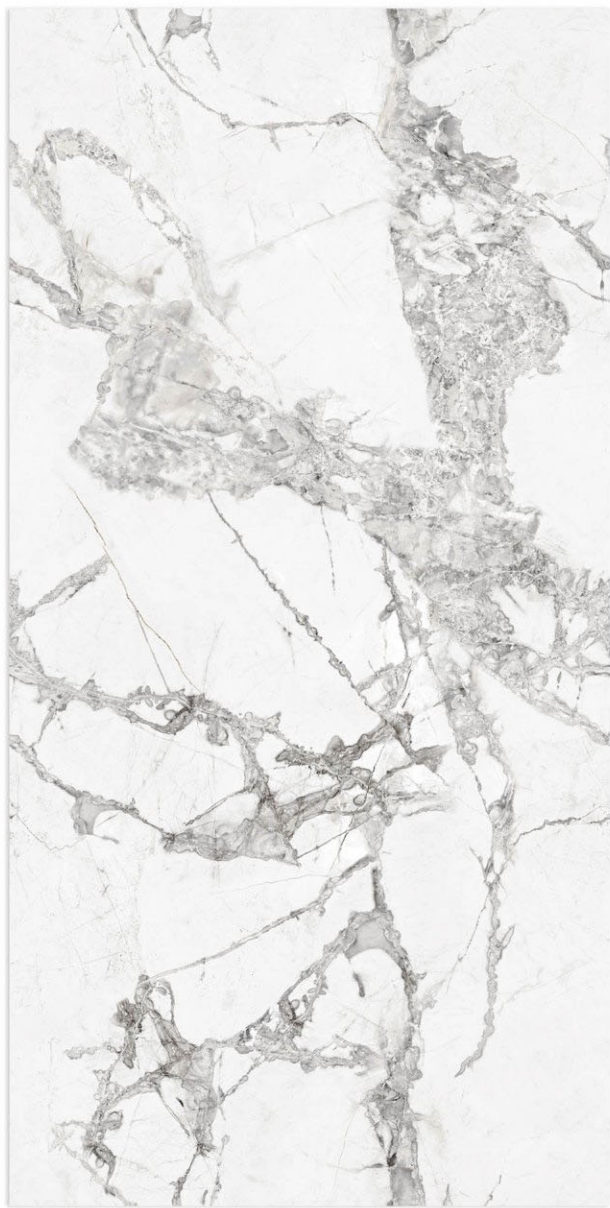

RENDOM - 4

INVISIBLE GREY

GLOSSY SURFACE _____ /600X1200MM