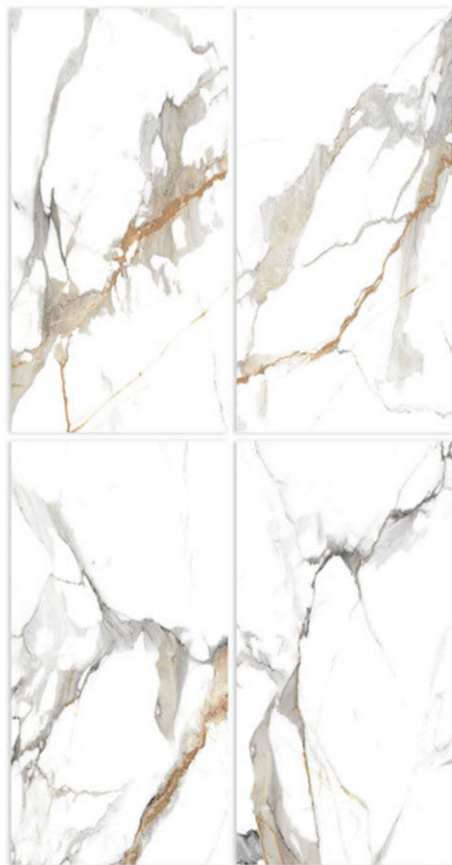

CARAMEL BROWN

GLOSSY SURFACE _____ /600X1200MM

RENDOM - 4

CARRARA BLUE

GLOSSY SURFACE _____ /600X1200MM

CLASSIC CARRARA

RANDOM - 4

GLOSSY SURFACE _____ /600X1200MM