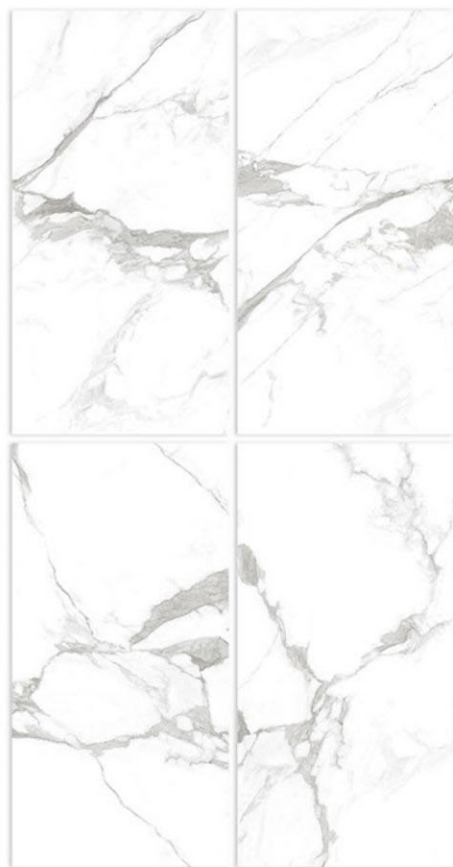

GLOSSY SURFACE _____ /600X1200MM

STATUARIO PLATINA

RENDOM - 4

GLOSSY SURFACE _____ /600X1200MM

RENDOM - 4

STATUARIO ROMANTIC

GLOSSY SURFACE _____ /600X1200MM

STATUARIO VENATO