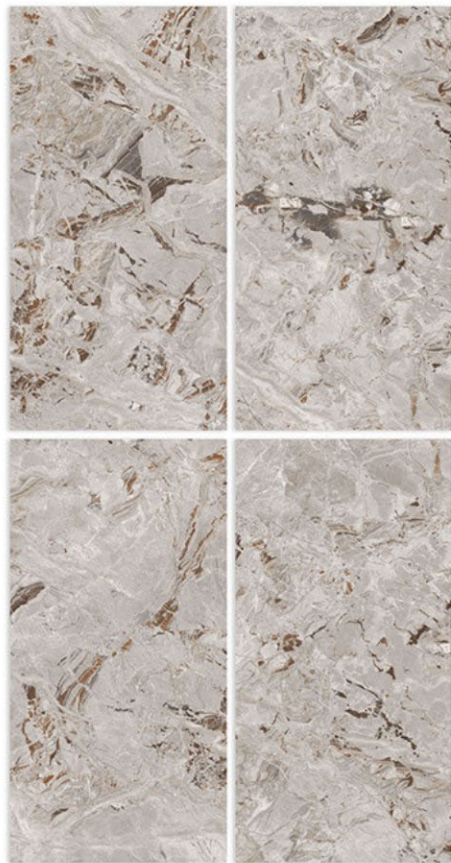

NYARA

CERAMICA

GLOSSY
600X1200

GLOSSY
SURFACE
600X1200 mm

AGASIYA GREY

RENDOM - 3

GLOSSY SURFACE _____ /600X1200MM

ALPINUS MAROON