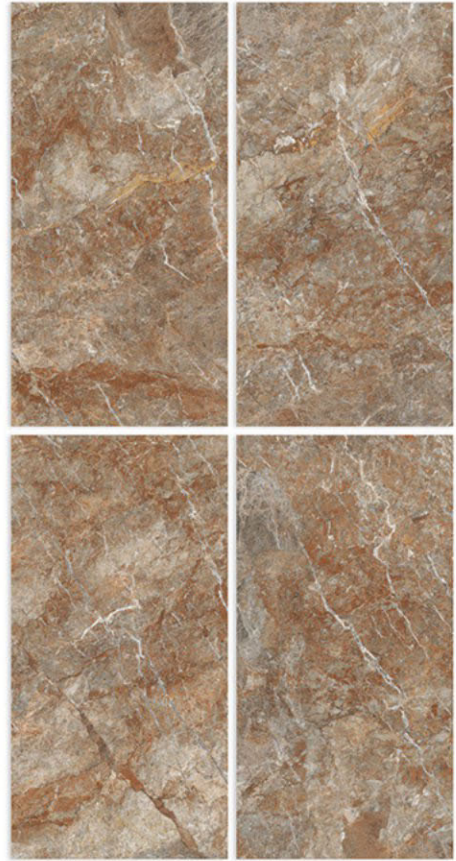

GLOSSY SURFACE _____ /600X1200MM

RANDOM - 4

CALCATTÀ GOLD

GLOSSY SURFACE _____ /600X1200MM

CALIBAR GREY

RENDOM - 4

GLOSSY SURFACE _____ /600X1200MM

RENDOM - 4