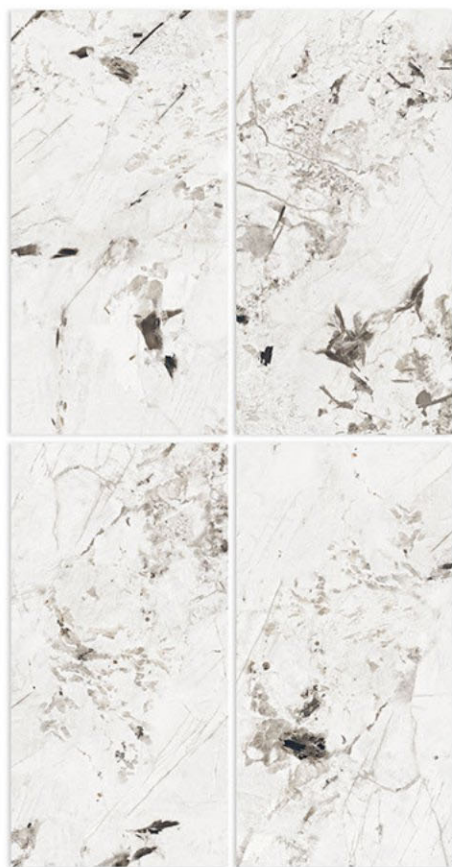

RENDOM - 4

GLOSSY SURFACE _____ /600X1200MM