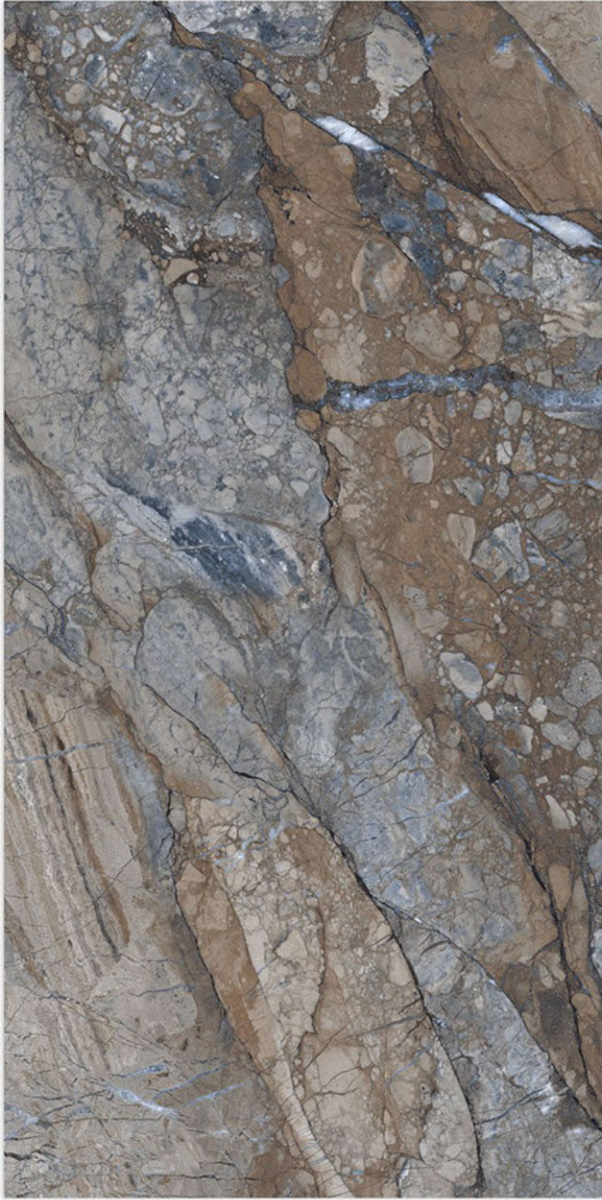

RENDOM - 4

GLOSSY SURFACE _____ /600X1200MM

MOON ONYX

RENDOM - 4

GLOSSY SURFACE

 /600X1200MM

RENDOM - 4

NAYROBI BLUE