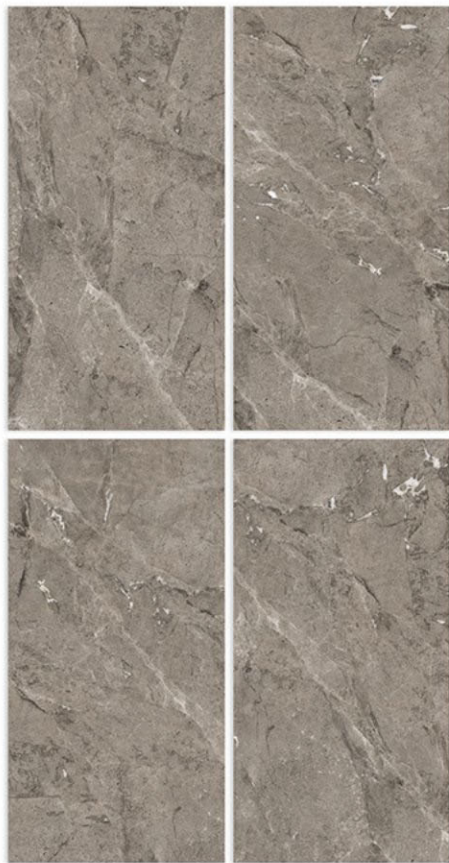

RENDOM - 4

GLOSSY SURFACE _____ /600X1200MM