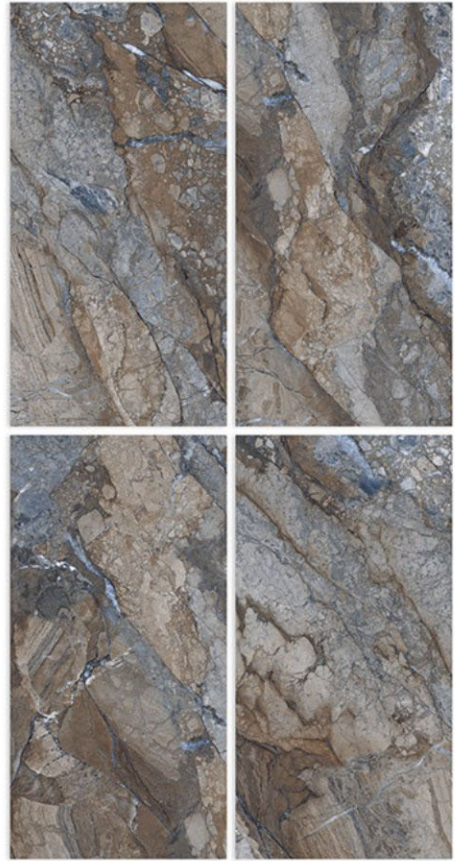

RENDOM - 4

GLOSSY SURFACE _____ /600X1200MM

MOON ONYX

RENDOM - 4

GLOSSY SURFACE

 /600X1200MM

RENDOM - 4

NAYROBI BLUE