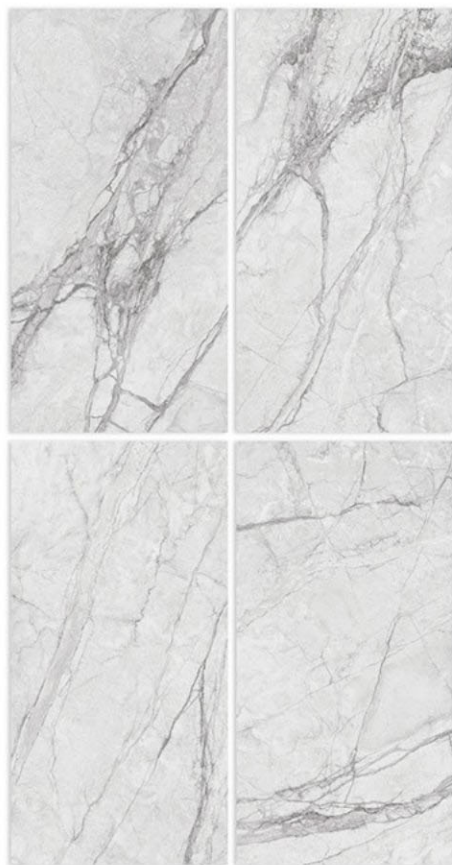

RENDOM - 4

THUNDER

GLOSSY SURFACE ————— /600X1200MM