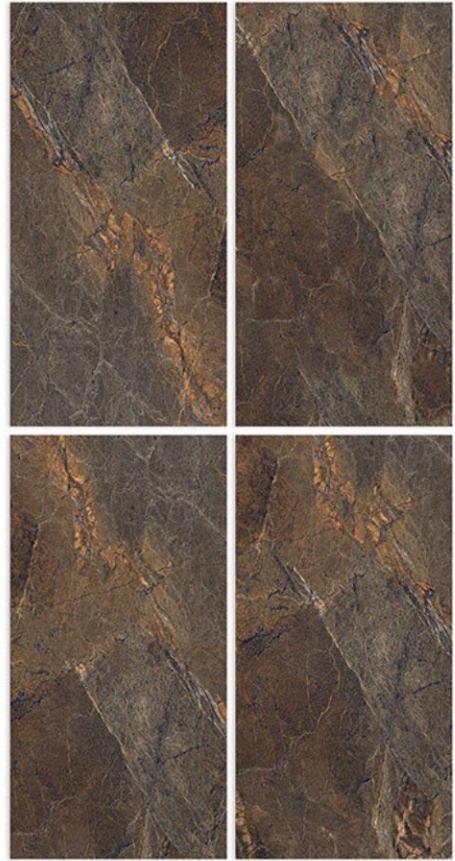

RENDOM - 4

GLOSSY SURFACE _____ /600X1200MM

MILAN GREY

RENDOM - 4

GLOSSY SURFACE _____ /600X1200MM

RENDOM - 4

MILAN LIGHT GREY

GLOSSY SURFACE ————— /600X1200MM