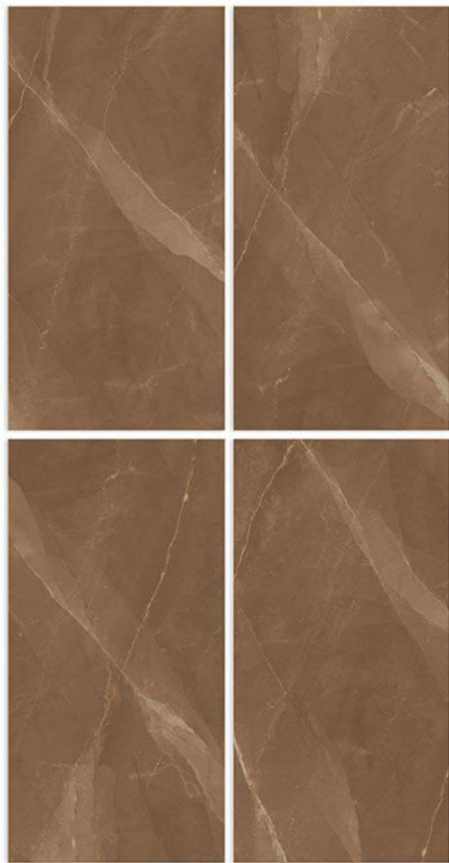

GLOSSY SURFACE

_____ /600X1200MM

ARMANI BEIGE

RENDOM - 4

GLOSSY SURFACE ————— /600X1200MM

ARMANI BIANCO

RANDOM - 4

GLOSSY SURFACE _____ /600X1200MM