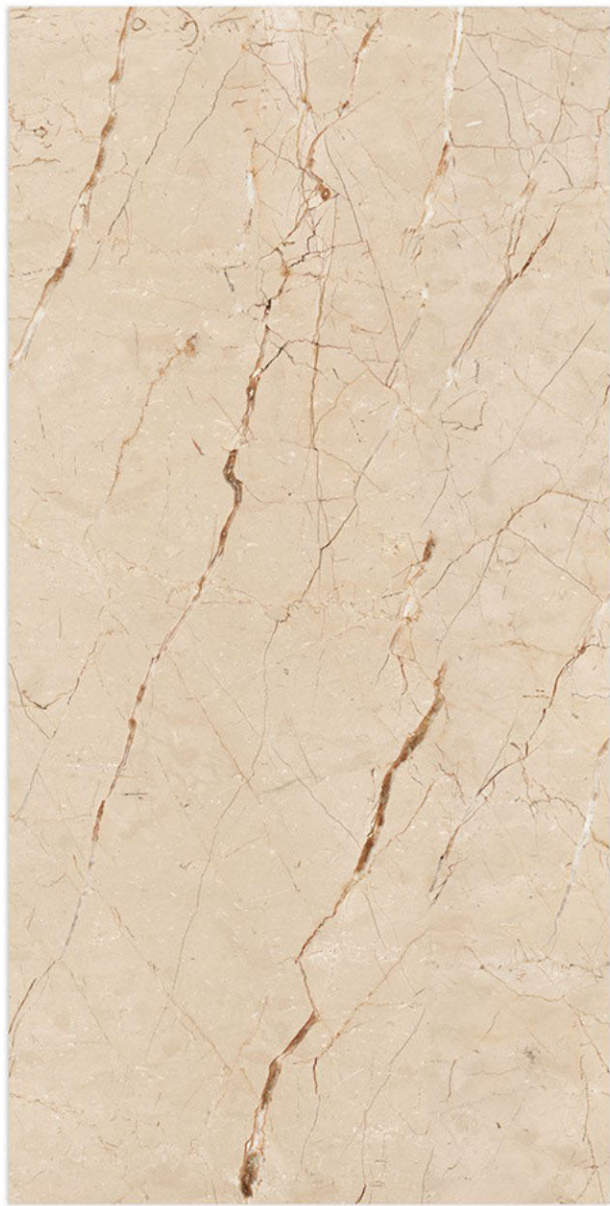

RIVER GREY

GLOSSY SURFACE _____ /600X1200MM

RULOX BROWN

RENDOM - 4

GLOSSY SURFACE _____ /600X1200MM

SAFARI BEIGE

RENDOM - 4

GLOSSY SURFACE _____ /600X1200MM