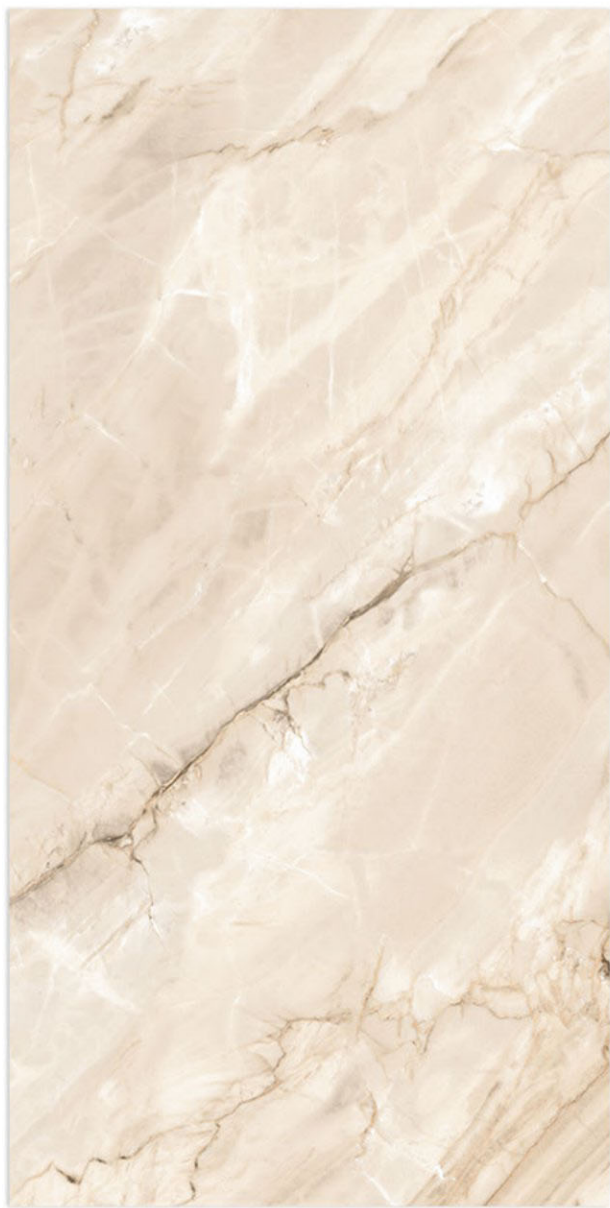

GLOSSY SURFACE _____ /600X1200MM

CRUZE BEIGE

RENDOM - 4

GLOSSY SURFACE ————— /600X1200MM

CRYSTAL SKY

RENDOM - 4

GLOSSY SURFACE _____ /600X1200MM

RENDOM - 4