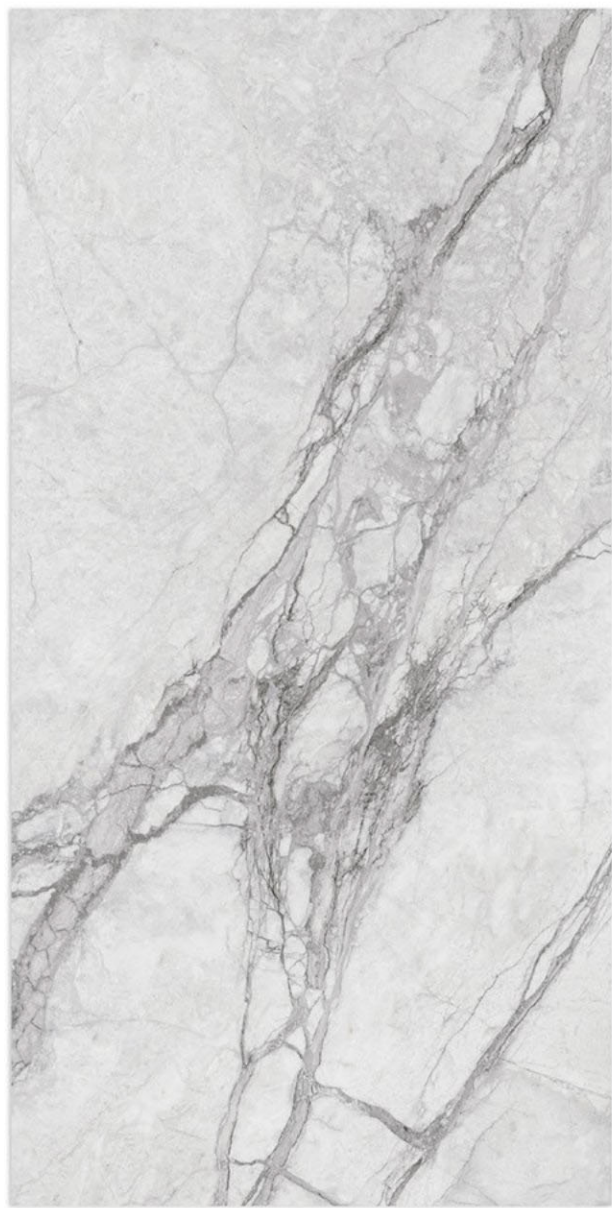

RENDOM - 4

THUNDER

GLOSSY SURFACE ————— /600X1200MM