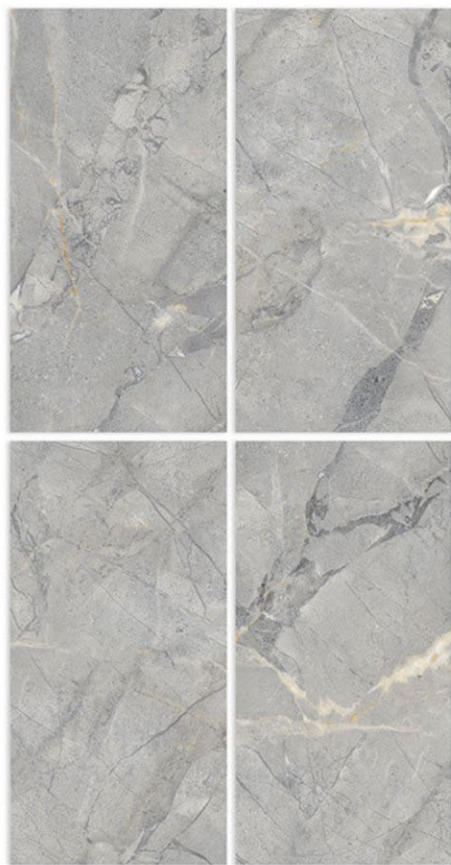

LERIX GREY

GLOSSY SURFACE _____ /600X1200MM

LILAC

RENDOM - 4

GLOSSY SURFACE _____ **/600X1200MM**

LOREN GREY

RENDOM - 4

GLOSSY SURFACE _____ /600X1200MM