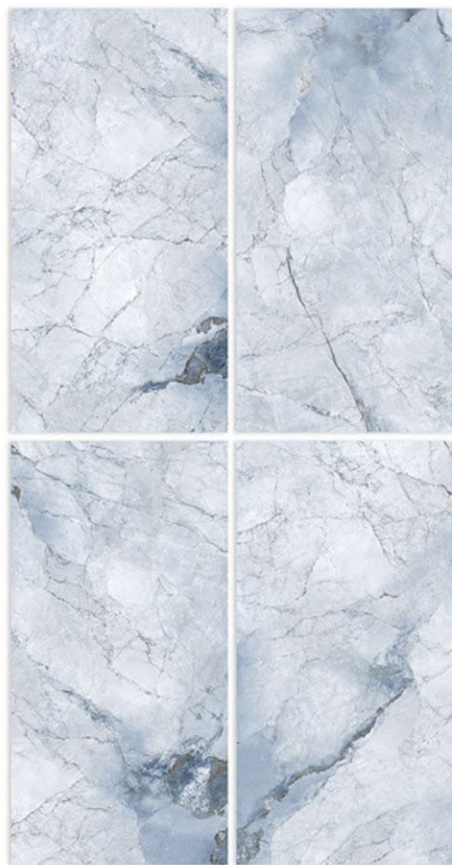

CRYSTEL ONYX BEIGE

GLOSSY SURFACE _____ /600X1200MM

CRYSTEL ONYX GREY

RANDOM - 4

GLOSSY SURFACE _____ /600X1200MM

RENDOM - 5

DELICATO BLUE

GLOSSY SURFACE _____ /600X1200MM