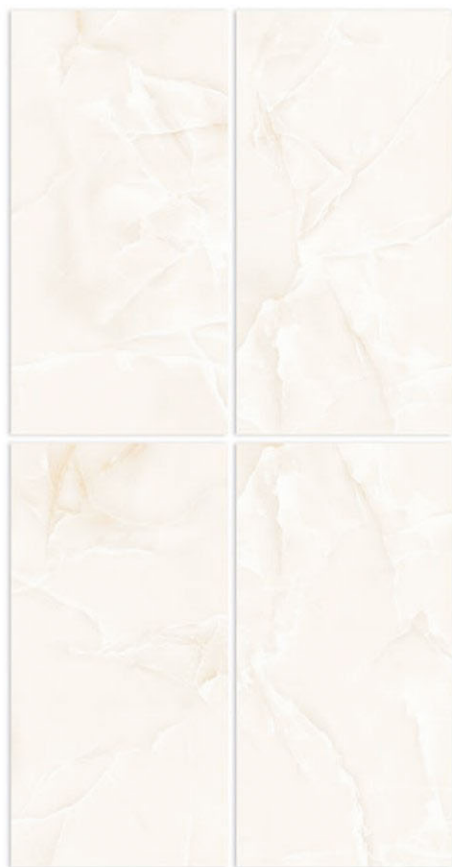

ONYX FLIP

RENDOM - 3

GLOSSY SURFACE _____ /600X1200MM

ONYX GOLD

RENDOM - 4

GLOSSY SURFACE

 /600X1200MM

ONYX GREY