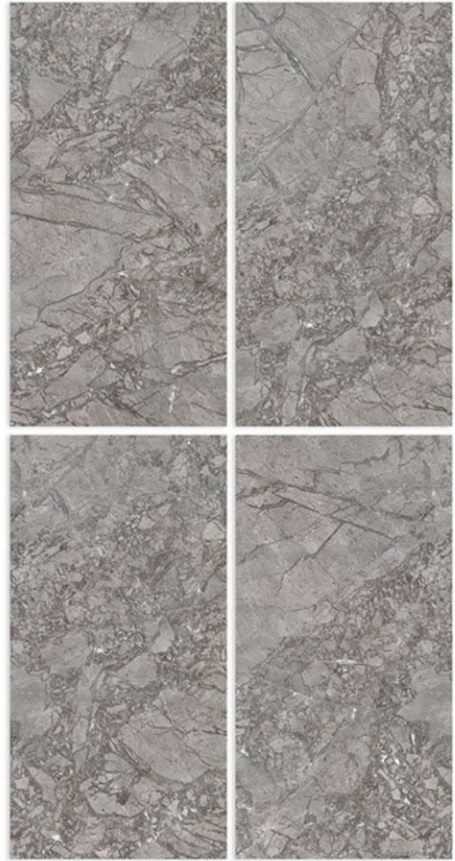

CORDELA BEIGE

RENDOM - 4

GLOSSY SURFACE ————— /600X1200MM

RENDOM - 4

CORNELIAN GREEN

GLOSSY SURFACE _____ /600X1200MM

COSMIC GREY

RENDOM - 4