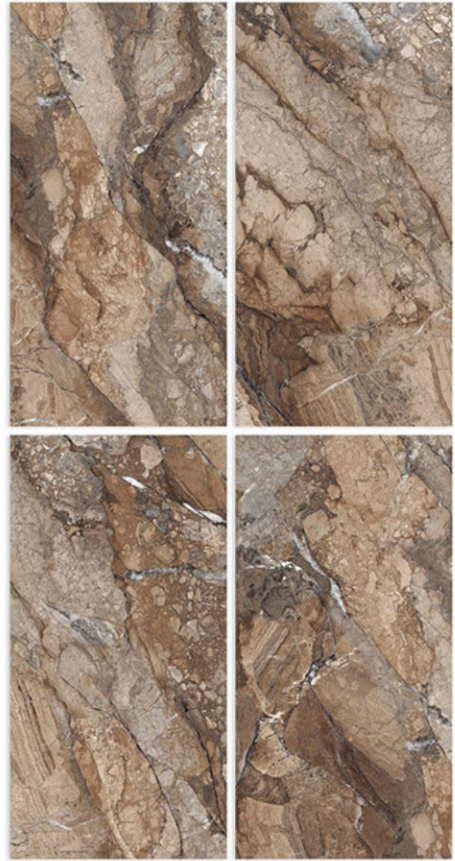

RENDOM - 4

NAYROBI TAN

GLOSSY SURFACE _____ /600X1200MM