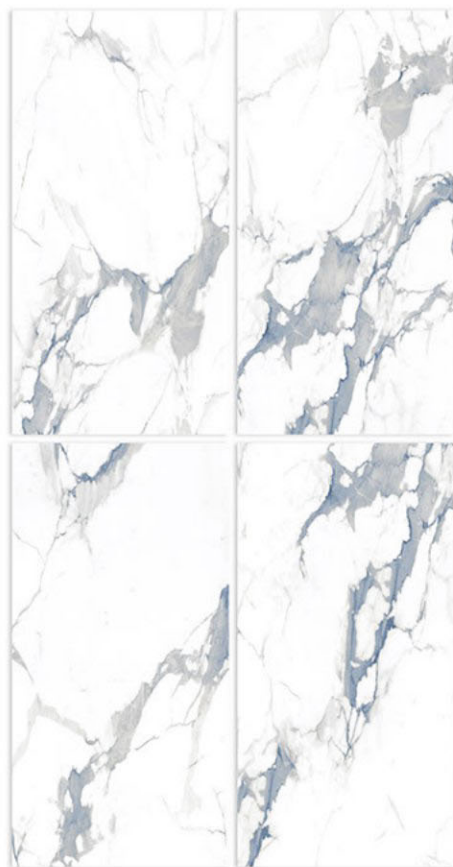

CARAMEL BROWN

GLOSSY SURFACE _____ /600X1200MM

RENDOM - 4

CARRARA BLUE

GLOSSY SURFACE _____ /600X1200MM

CLASSIC CARRARA

RANDOM - 4

GLOSSY SURFACE _____ /600X1200MM