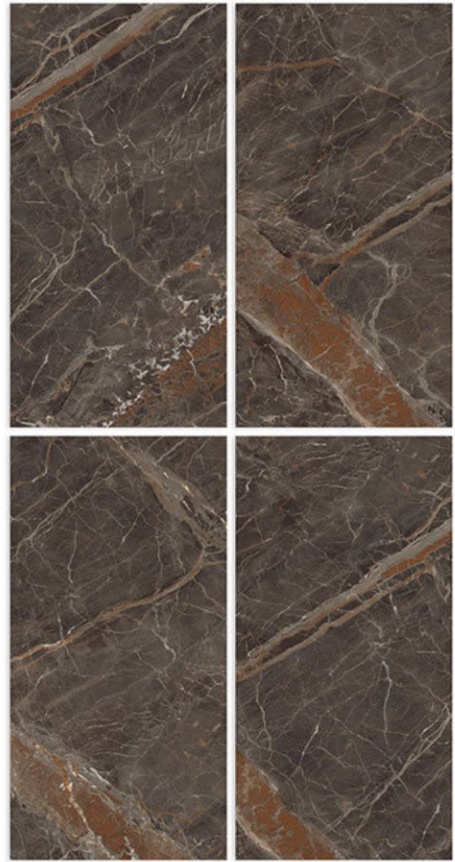

RENDOM - 4

GLOSSY SURFACE _____ /600X1200MM