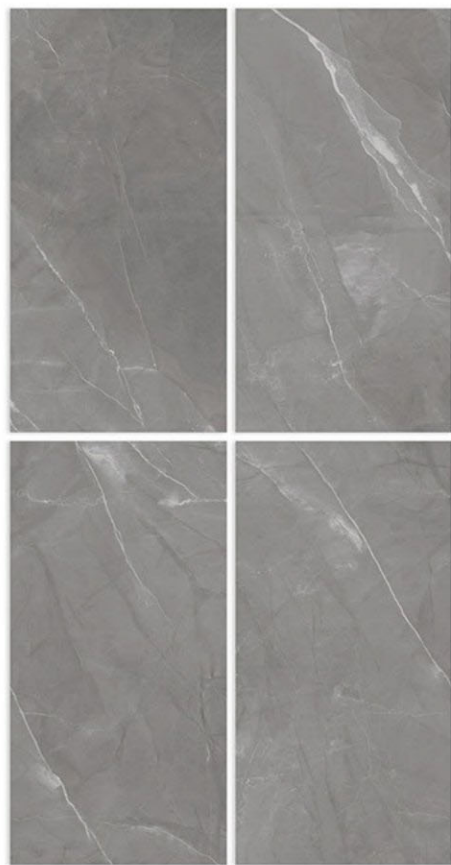

RENDOM - 4

MILOS DARK

GLOSSY SURFACE _____ /600X1200MM

MODERN STATUARIO

RANDOM - 4

GLOSSY SURFACE

 /600X1200MM

MONTAGE GRIS