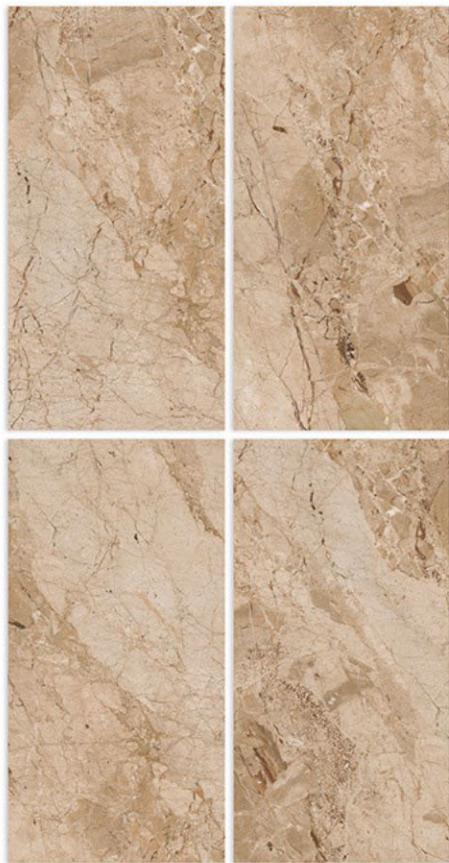

GLOSSY SURFACE _____ /600X1200MM

RENDOM - 4

BLUE BRECCIA

GLOSSY SURFACE _____ /600X1200MM

RENDOM - 4

BRECCIA ADISON

GLOSSY SURFACE ————— /600X1200MM

RENDOM - 4