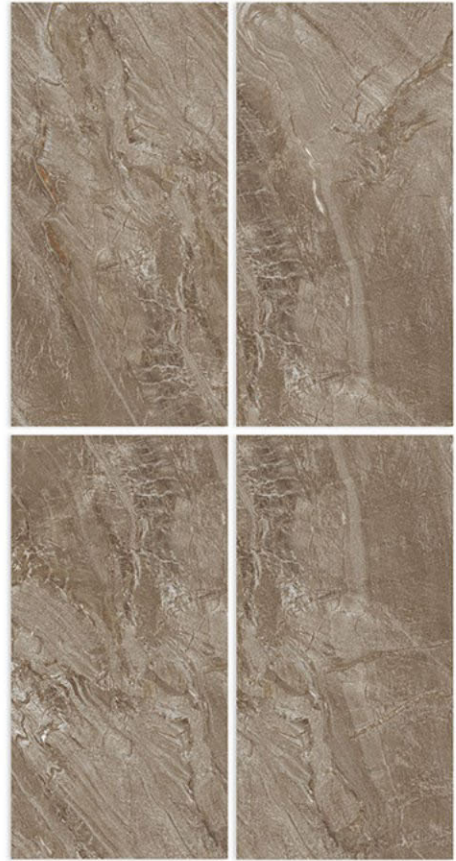

RENDOM - 4

HARBOR CHOCO

GLOSSY SURFACE _____ /600X1200MM