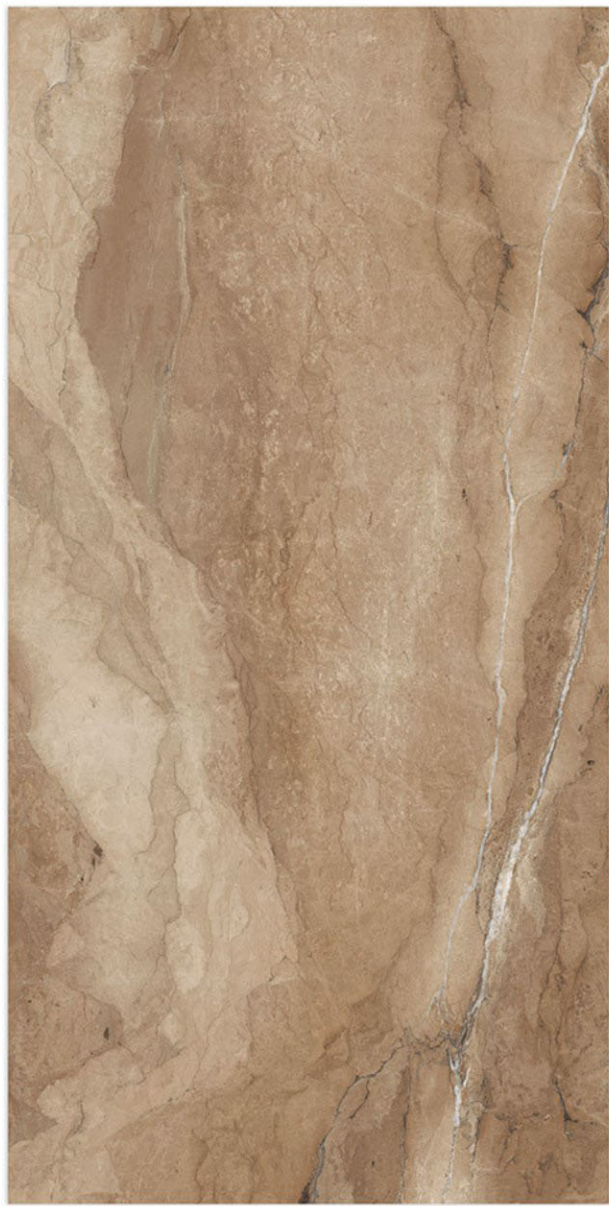

RENDOM - 4

HARBON BROWN

GLOSSY SURFACE

————— /600X1200MM