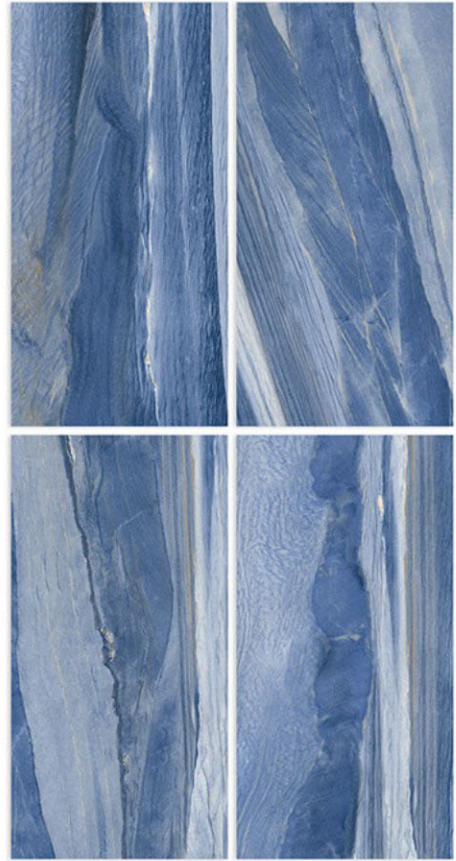

GLOSSY SURFACE

 /600X1200MM

LUISH GRIS

RENDOM - 4

GLOSSY SURFACE _____ /600X1200MM

RENDOM - 4

MALENA NATURAL

GLOSSY SURFACE _____ /600X1200MM