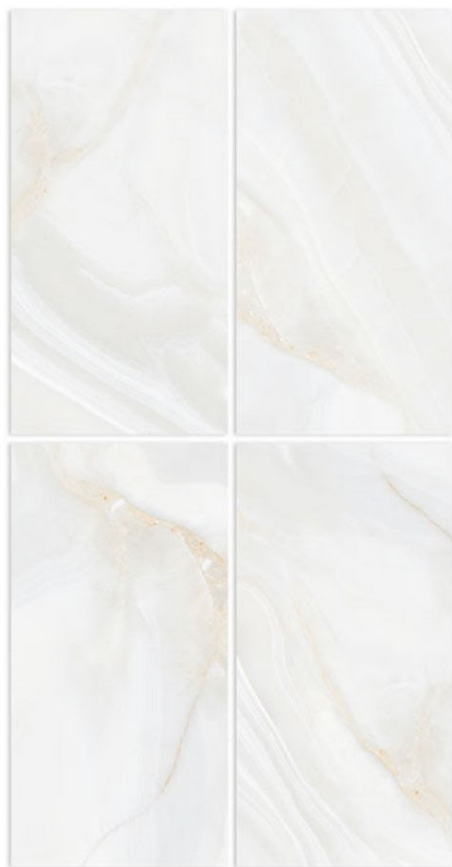

RENDOM - 6

NOVELLA ONYX

GLOSSY SURFACE ————— /600X1200MM