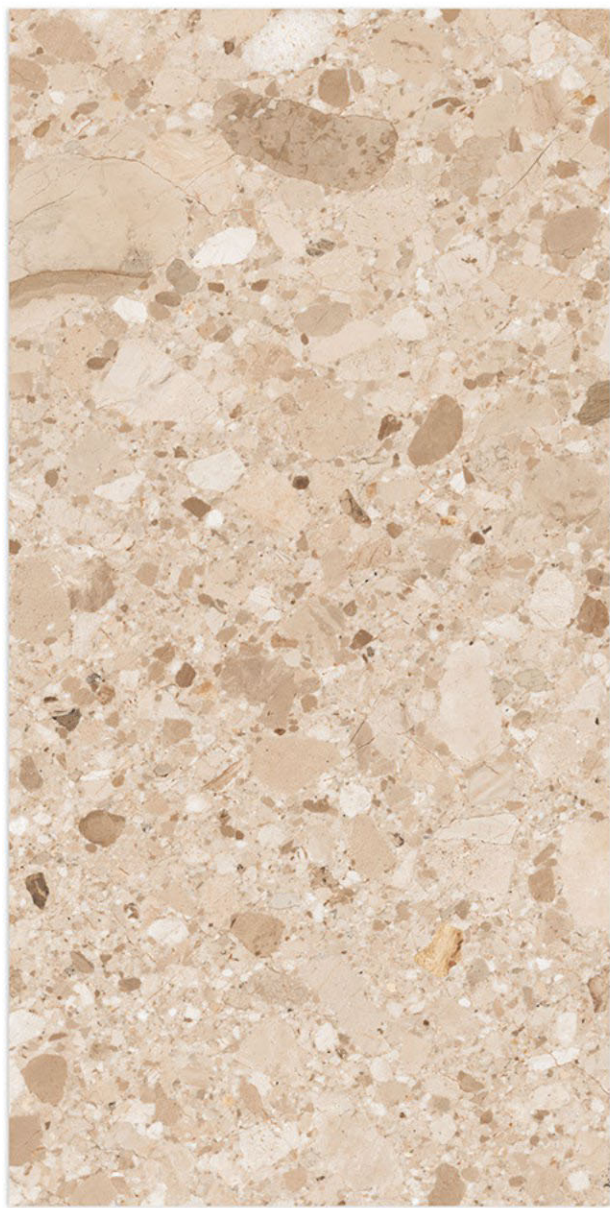

RENDOM - 4

GLOSSY SURFACE ————— /600X1200MM

RENDOM - 4

OROBICO

GLOSSY SURFACE _____ /600X1200MM

PABBLE BEIGE

RENDOM - 4

GLOSSY SURFACE _____ /600X1200MM