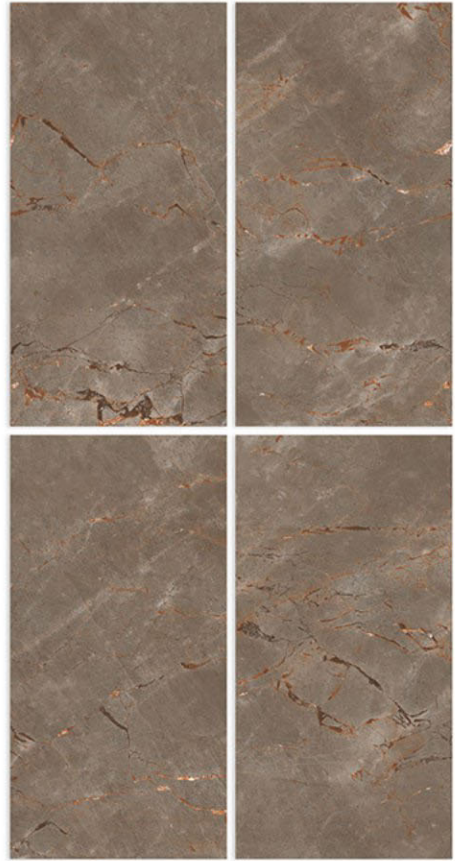

GLOSSY SURFACE _____ **/600X1200MM**

RENDOM - 4

ILLUSION

GLOSSY SURFACE _____ /600X1200MM

RENDOM - 4

JORDAN BROWN

GLOSSY SURFACE _____ /600X1200MM

RENDOM - 4