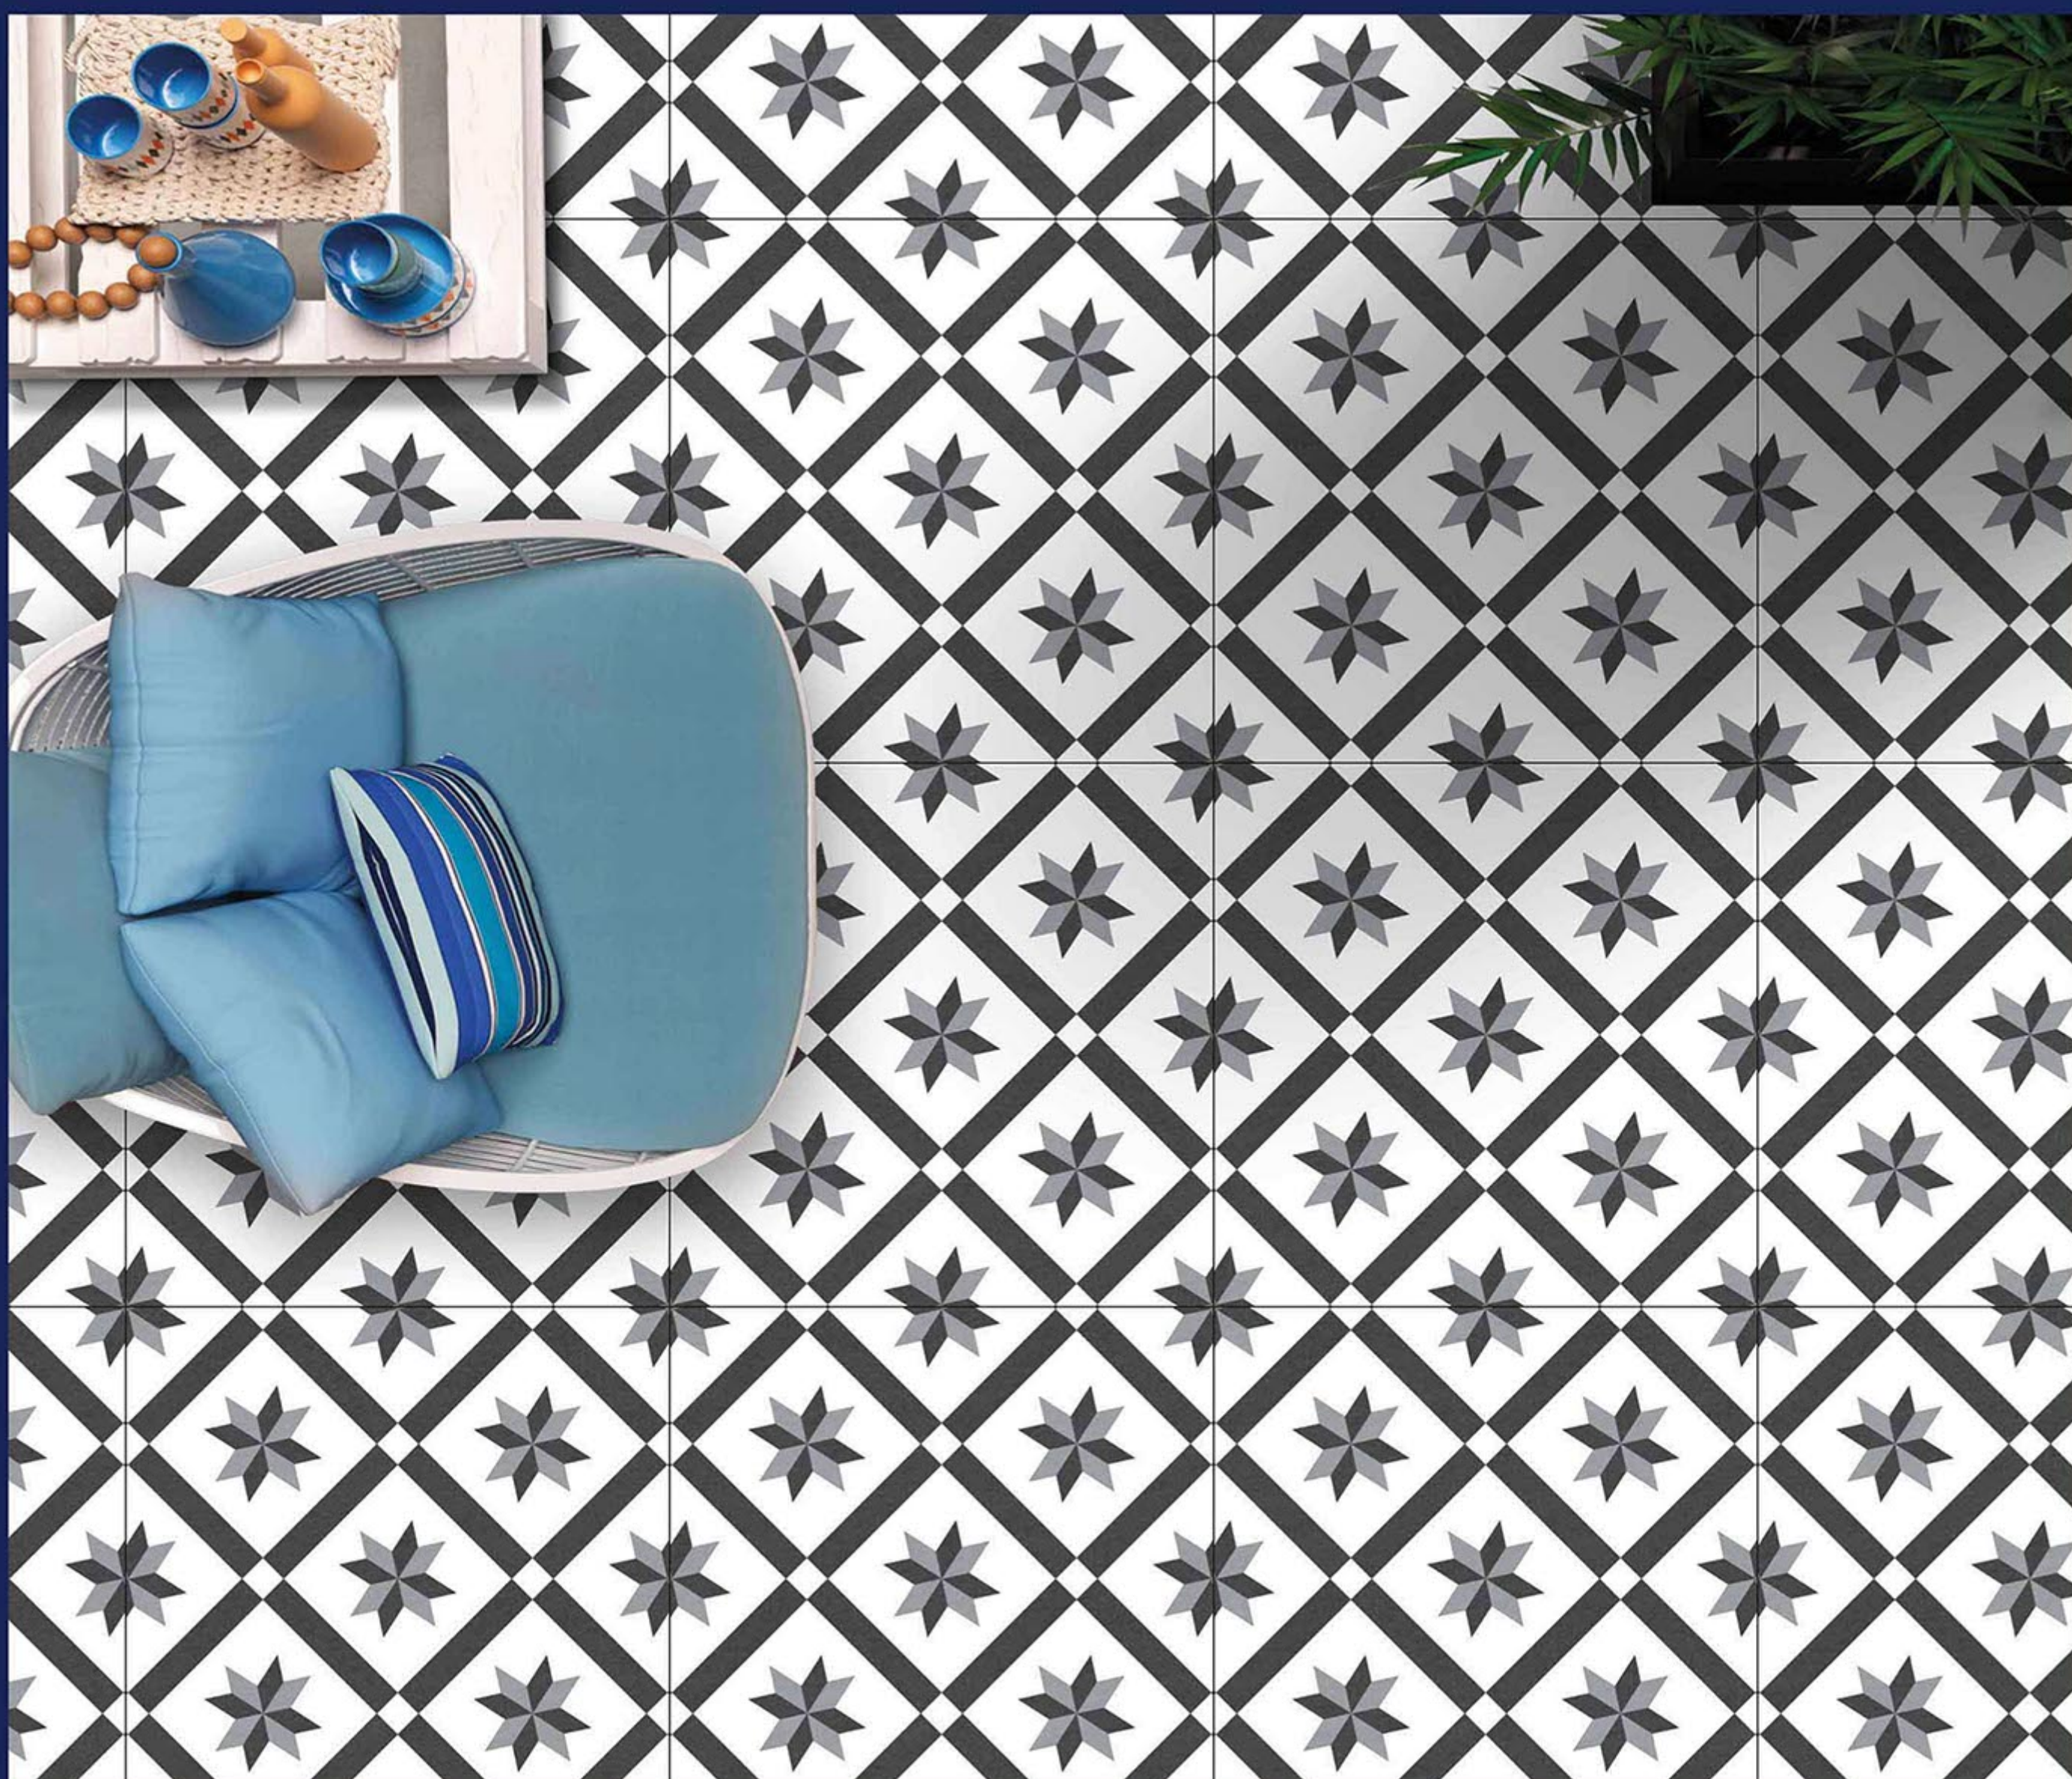

600x600 mm

CERAMIC TILES

MOROCCAN
SERIES
MATT

M-0001

MOROCCAN
SERIES
MATT

M-0002

MOROCCAN
SERIES
MATT

M-0003