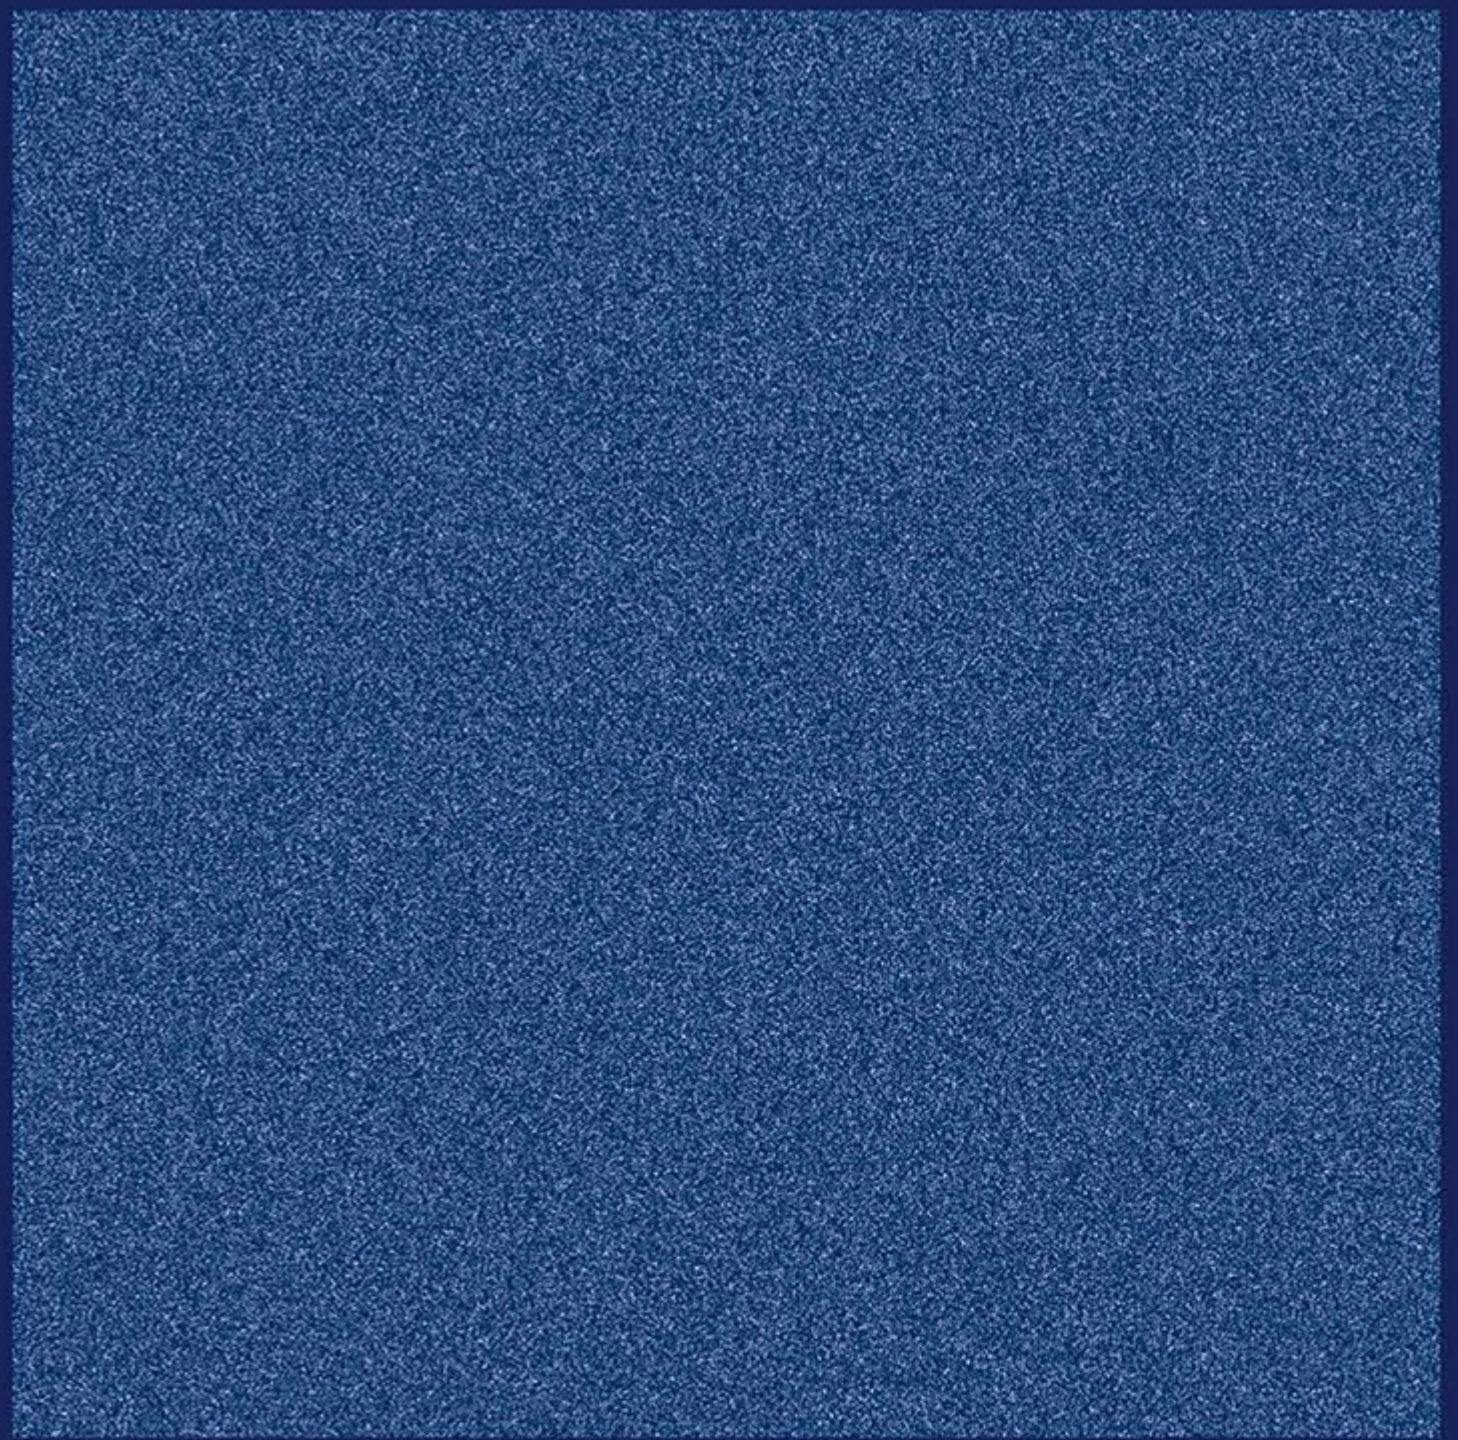

WHITE BODY
Porcelain tiles
Granite Series
Glossy

Granite Blue