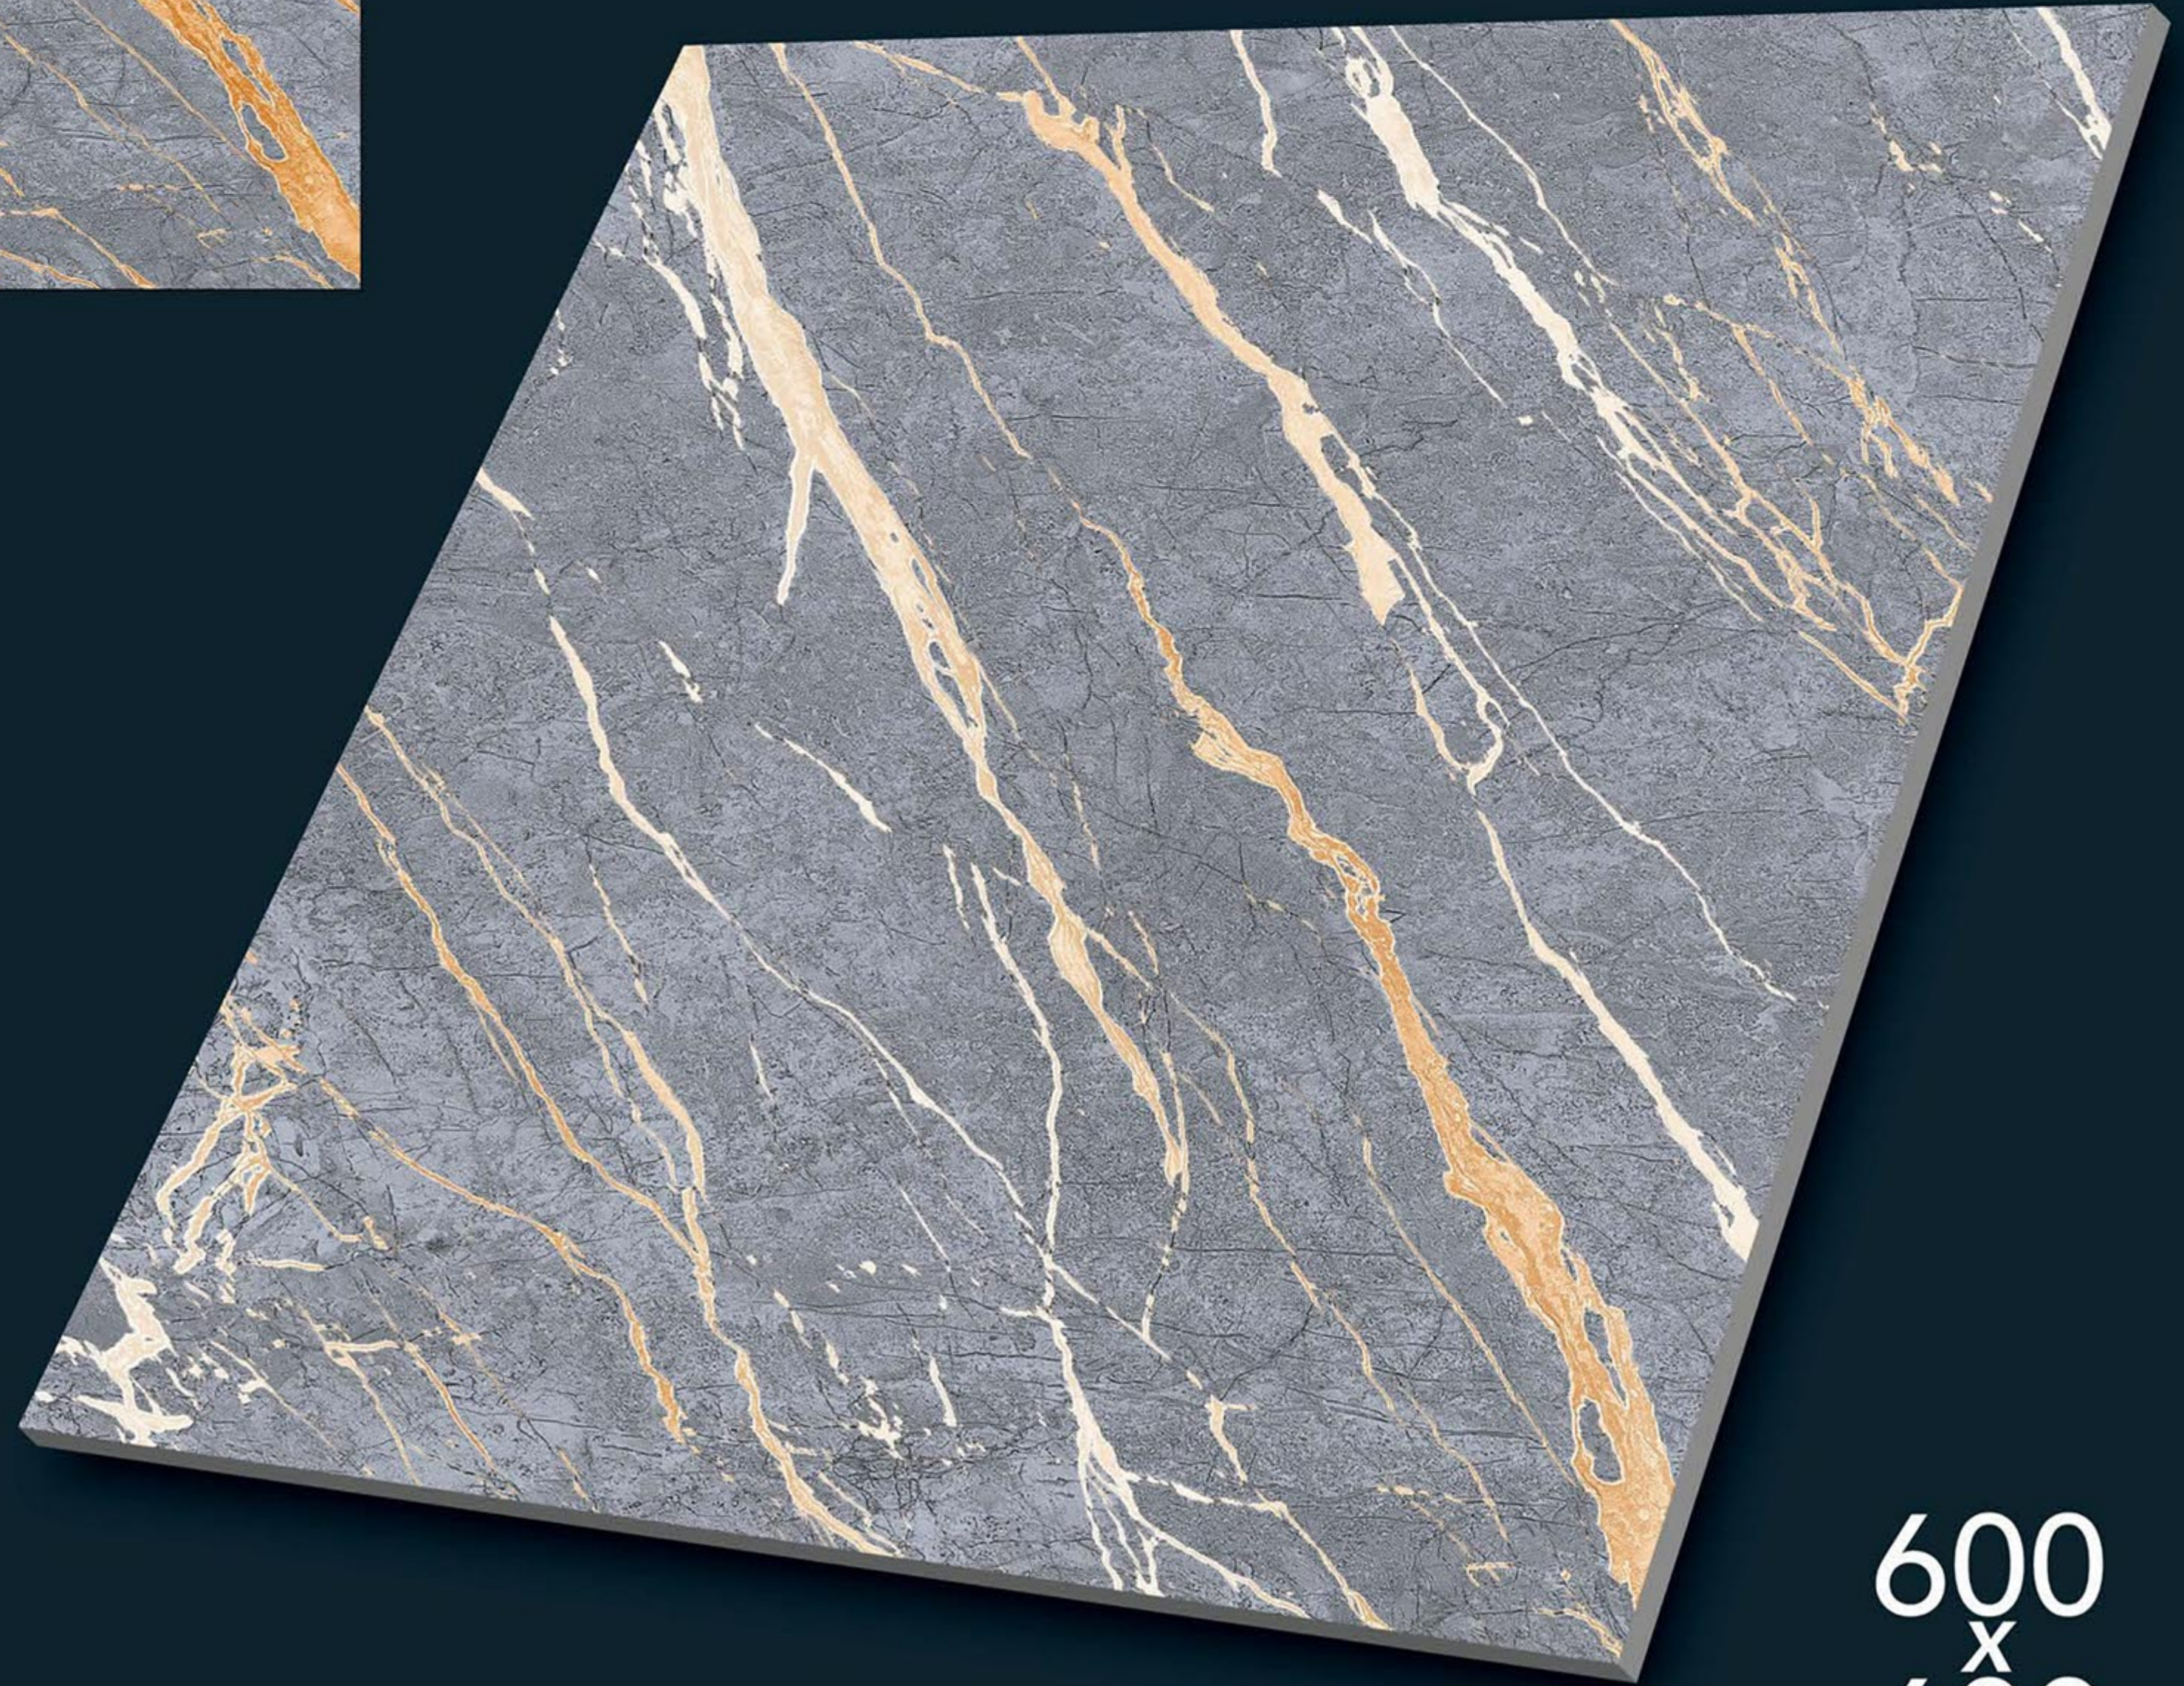

CARVING FINISH

91004

HD
PRINTING
technology

600
x
600
PORCELAIN