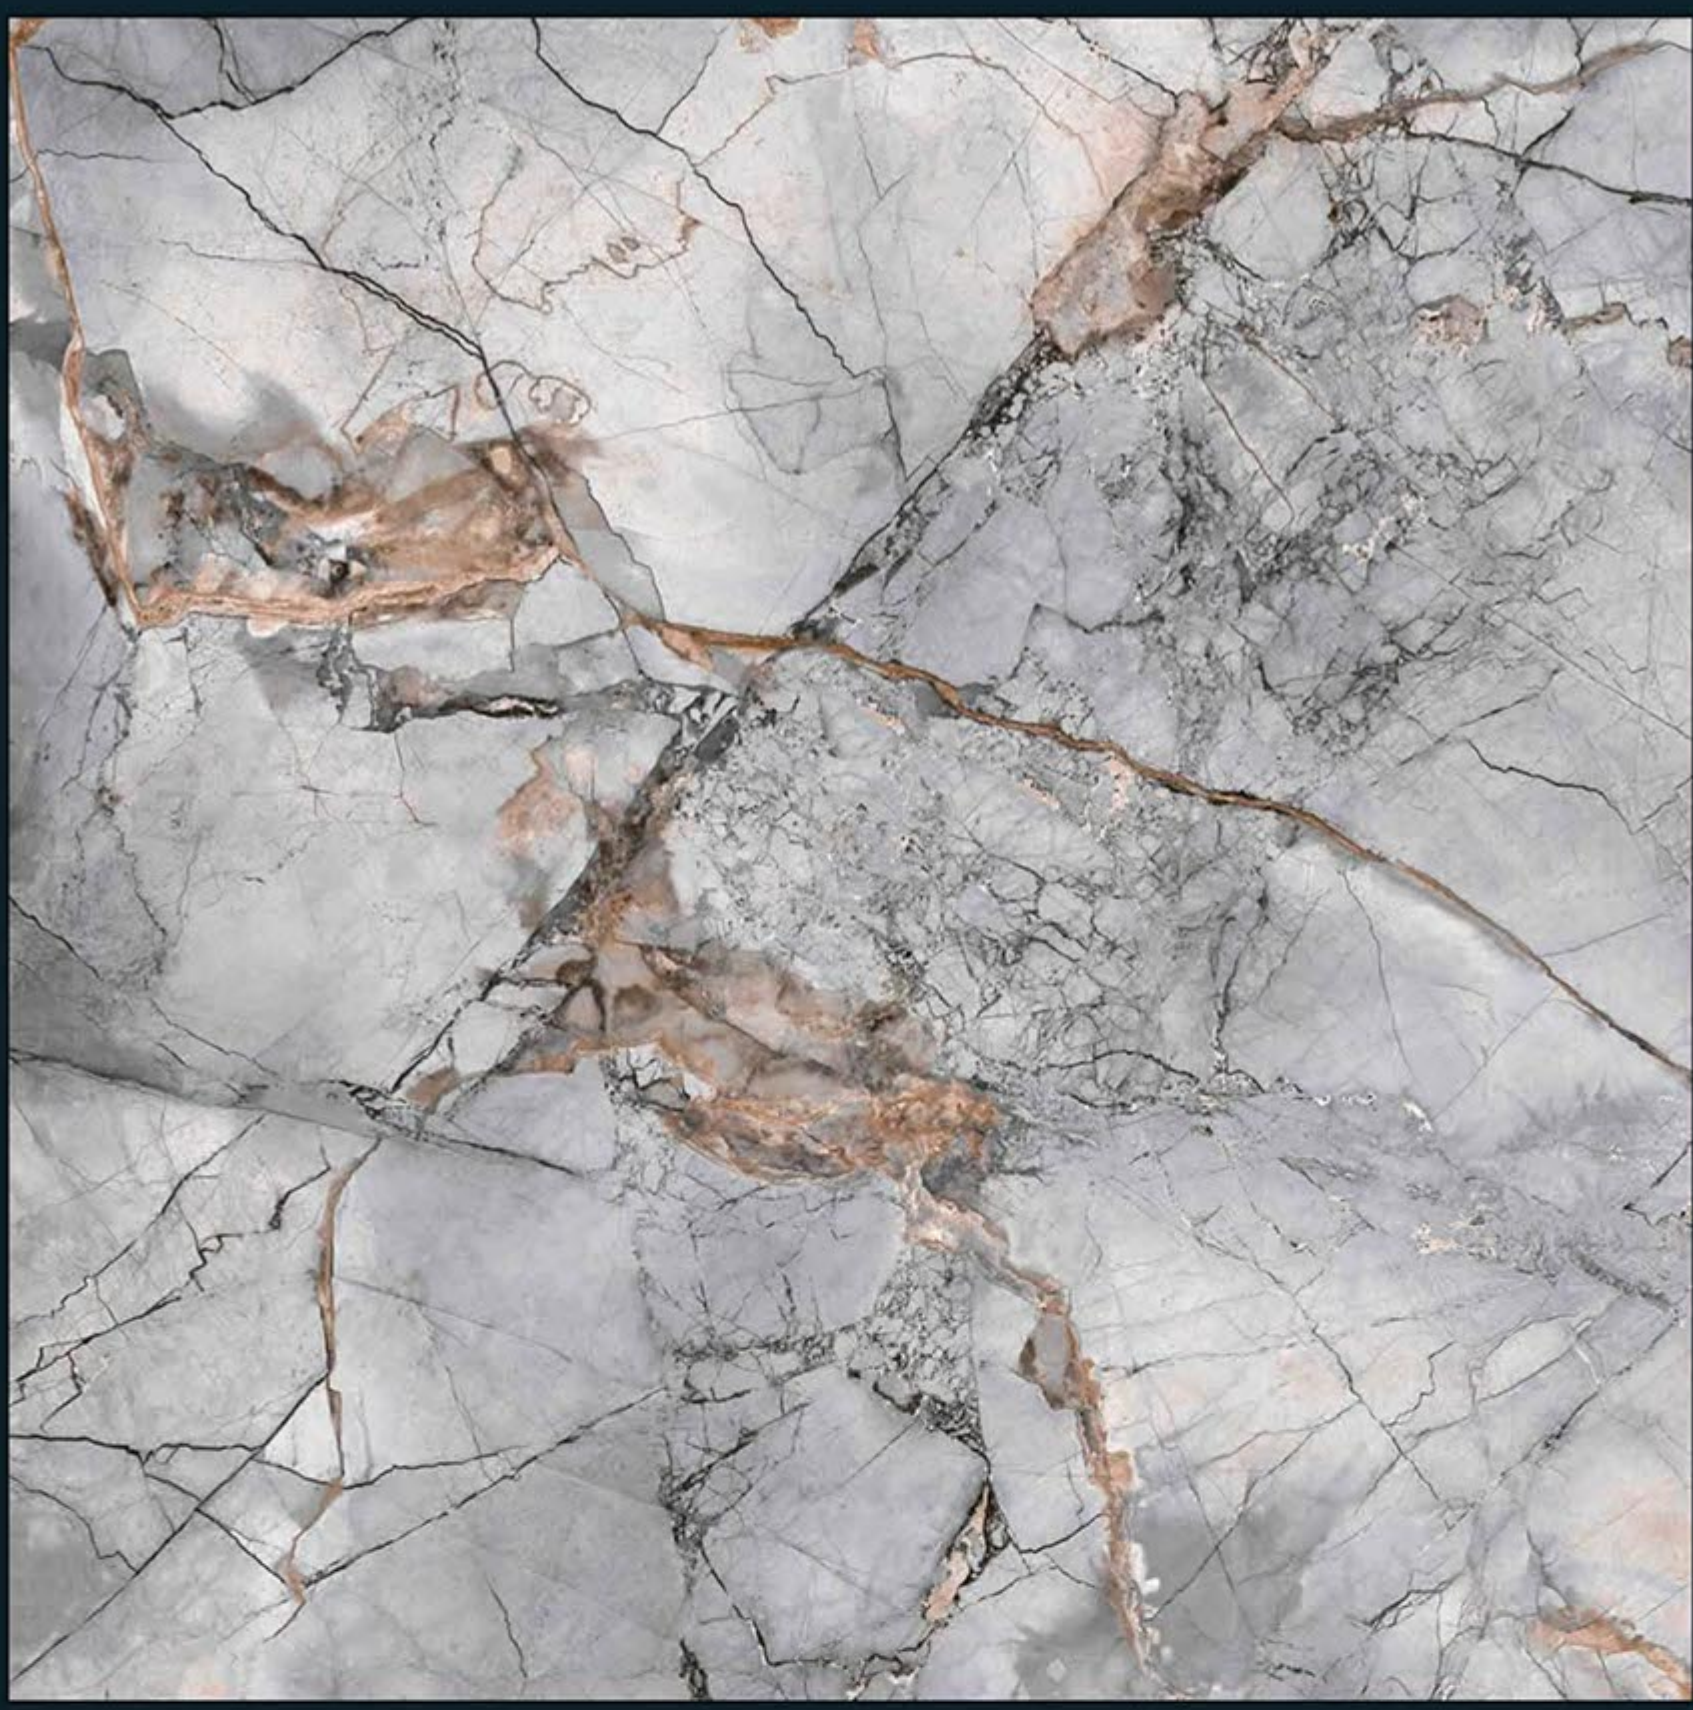

CARVING FINISH

91033