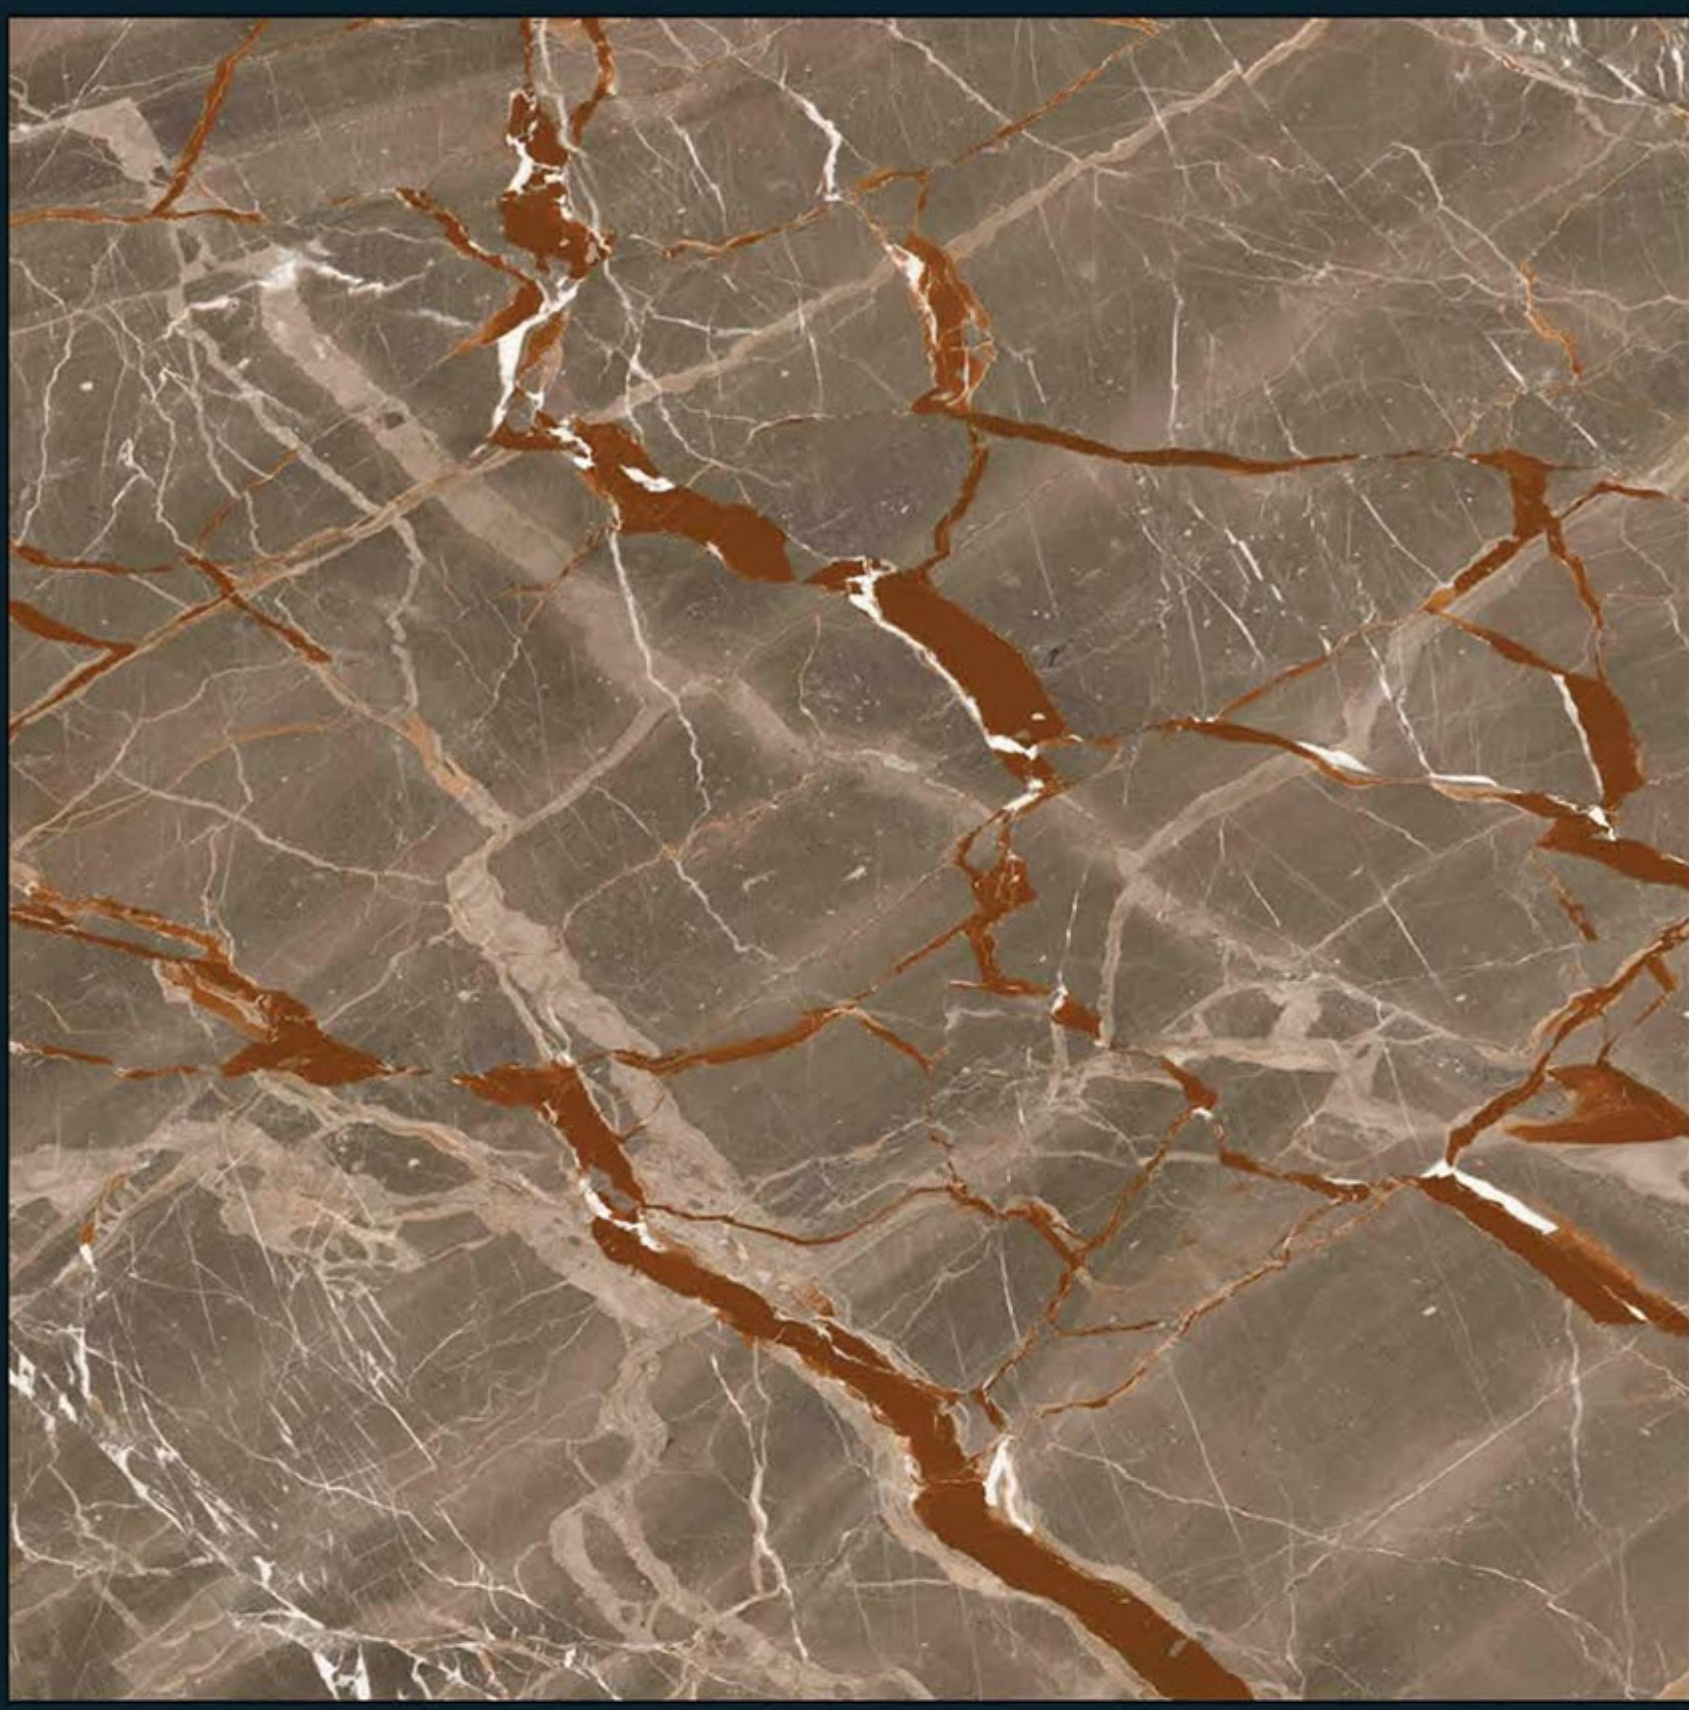

CARVING FINISH

91034