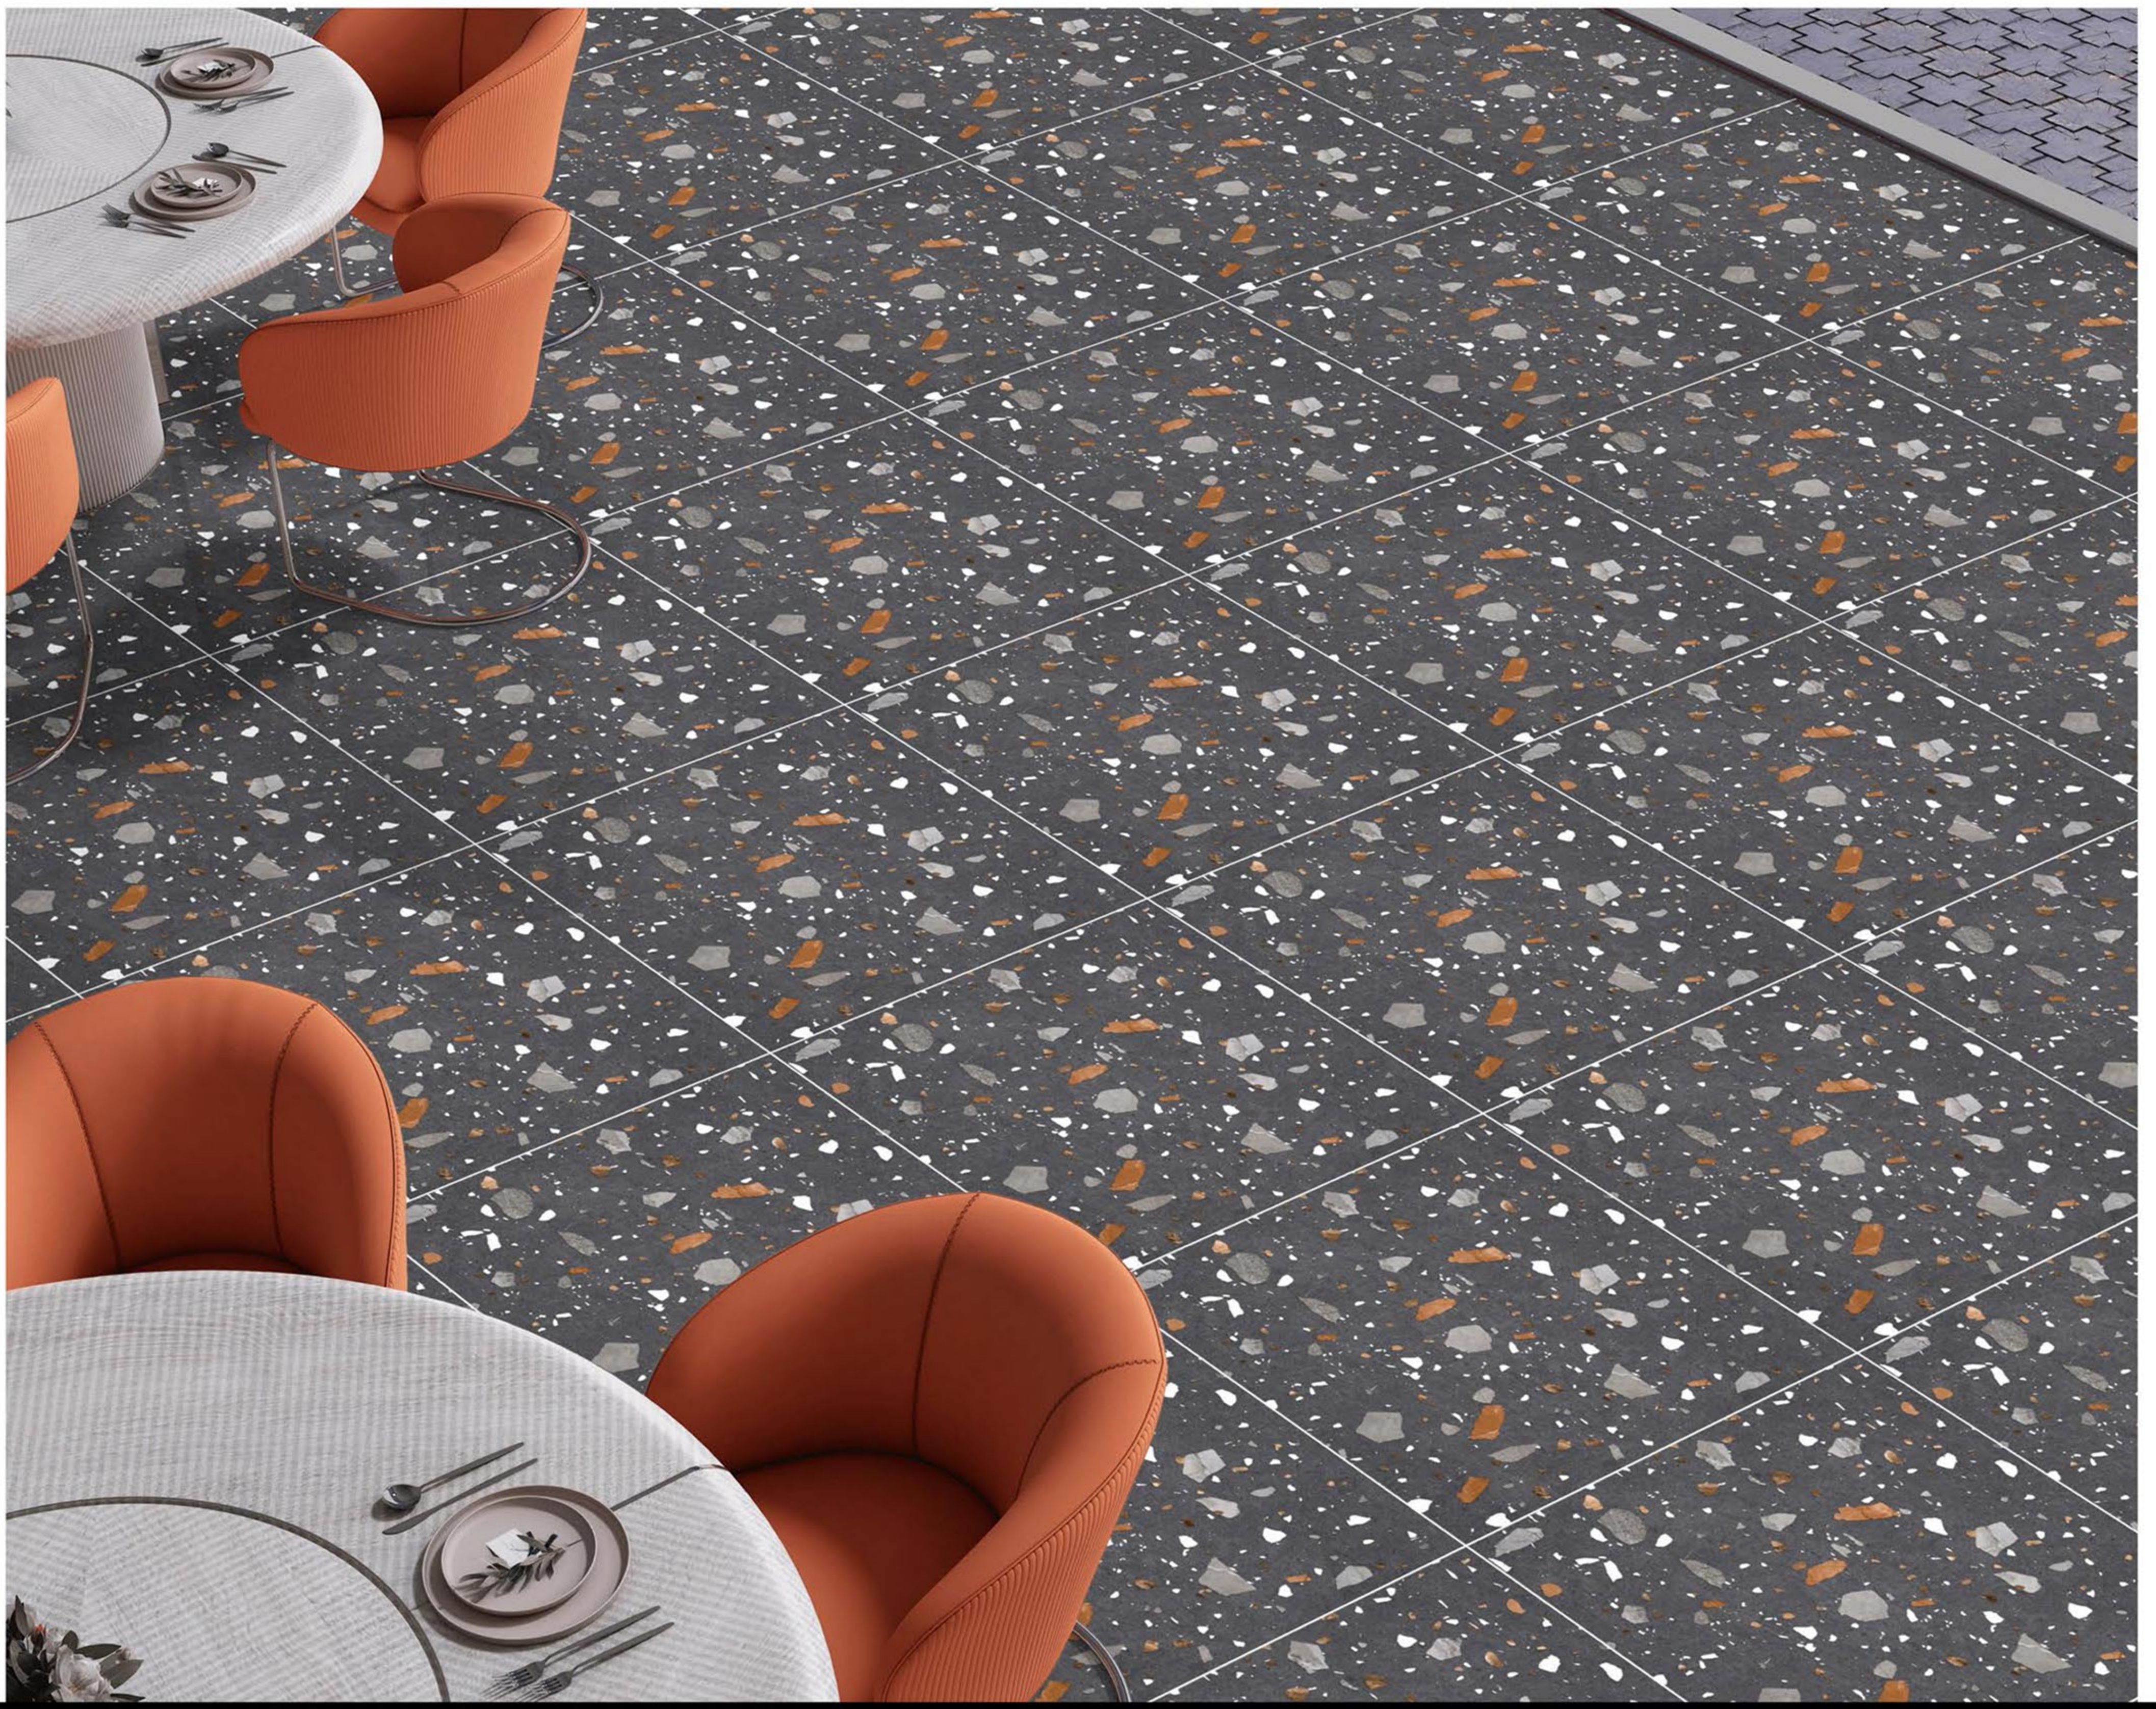

# surface value

PGVT  
MATT  
CARVING EFFECT  
HIGH GLOSS  
SPECIAL COLOUR

M-13001

600X600 MM  
FINISH : GLOSSY

M-13002

600X600 MM  
FINISH : GLOSSY

M-13003

600X600 MM  
FINISH : GLOSSY