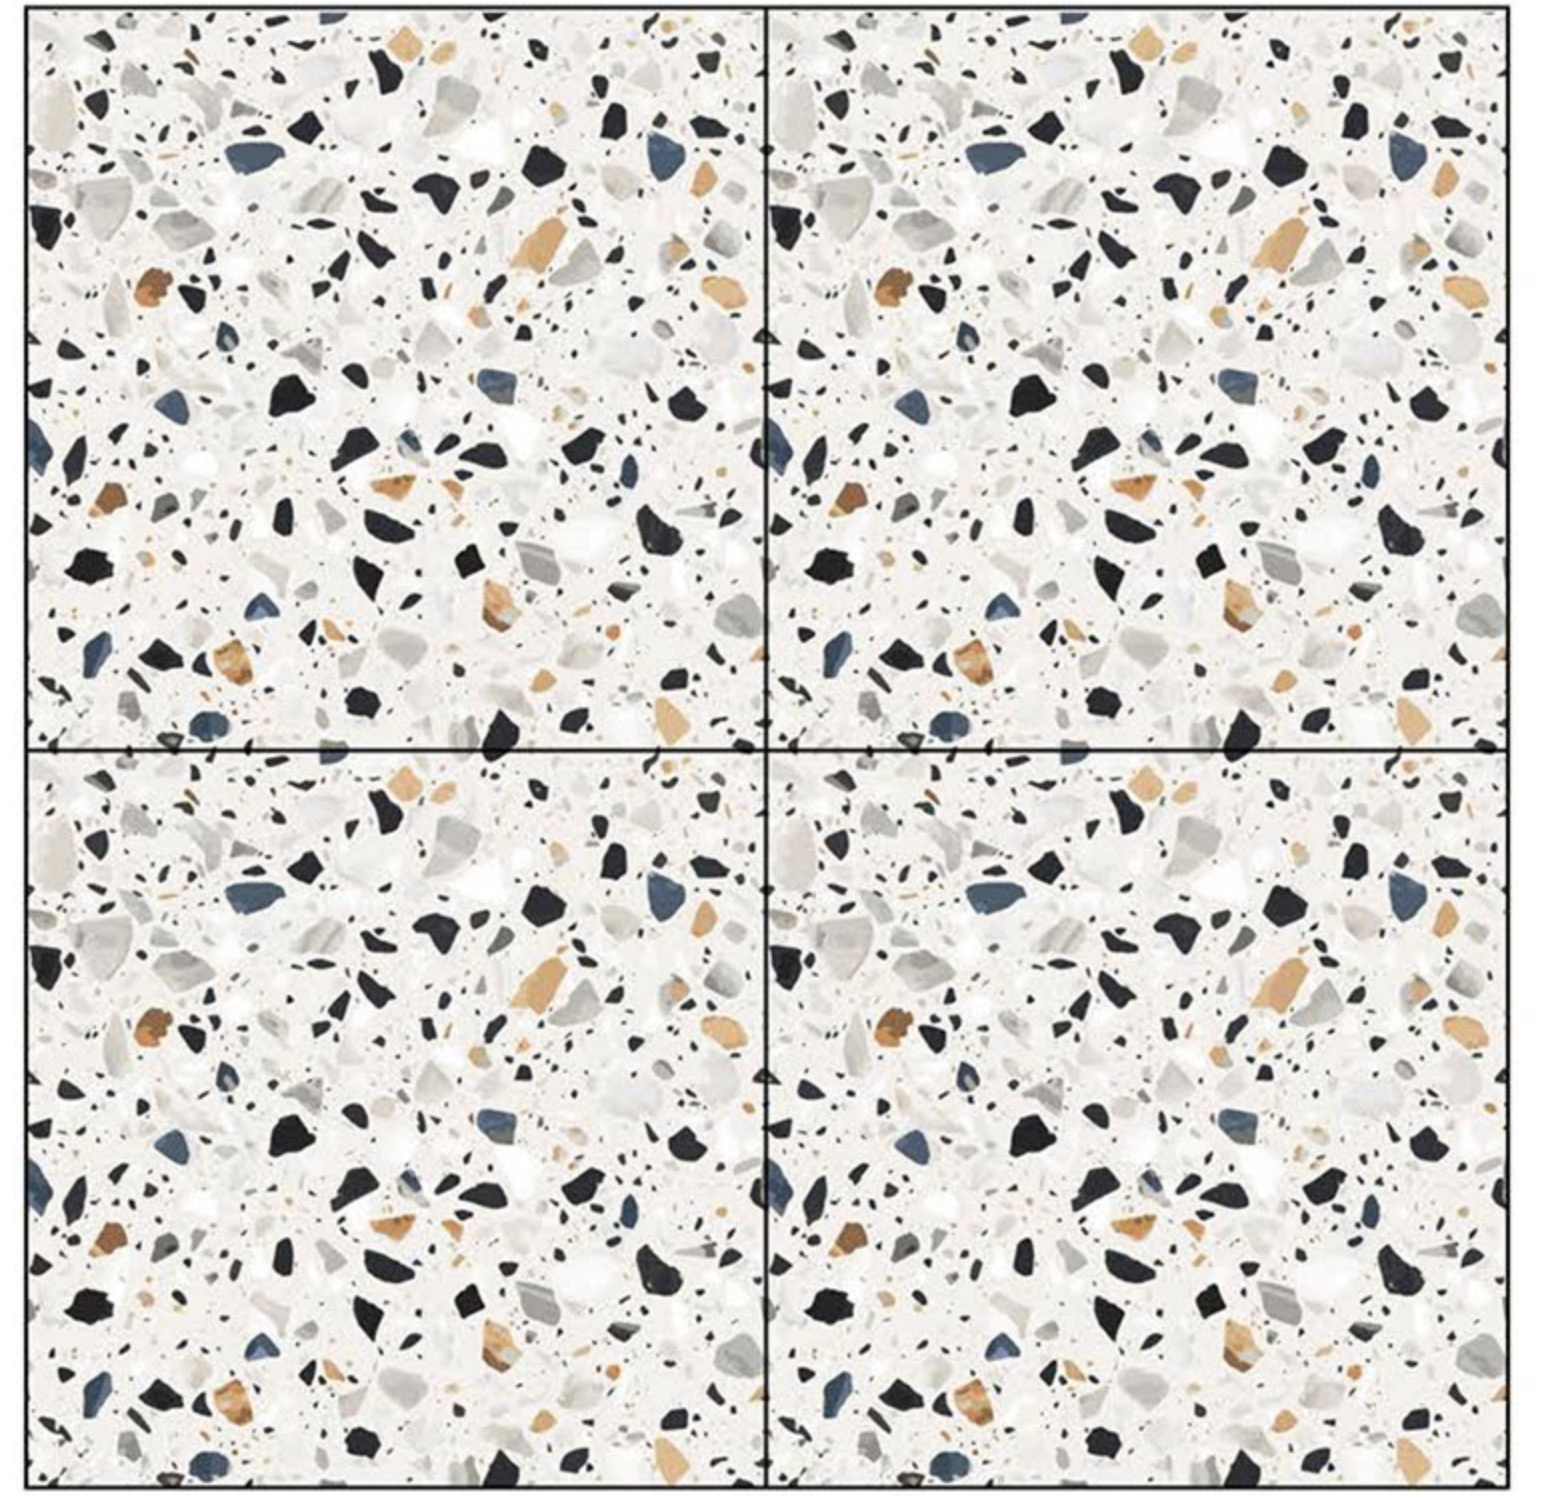

M-13005

600X600 MM
FINISH : GLOSSY