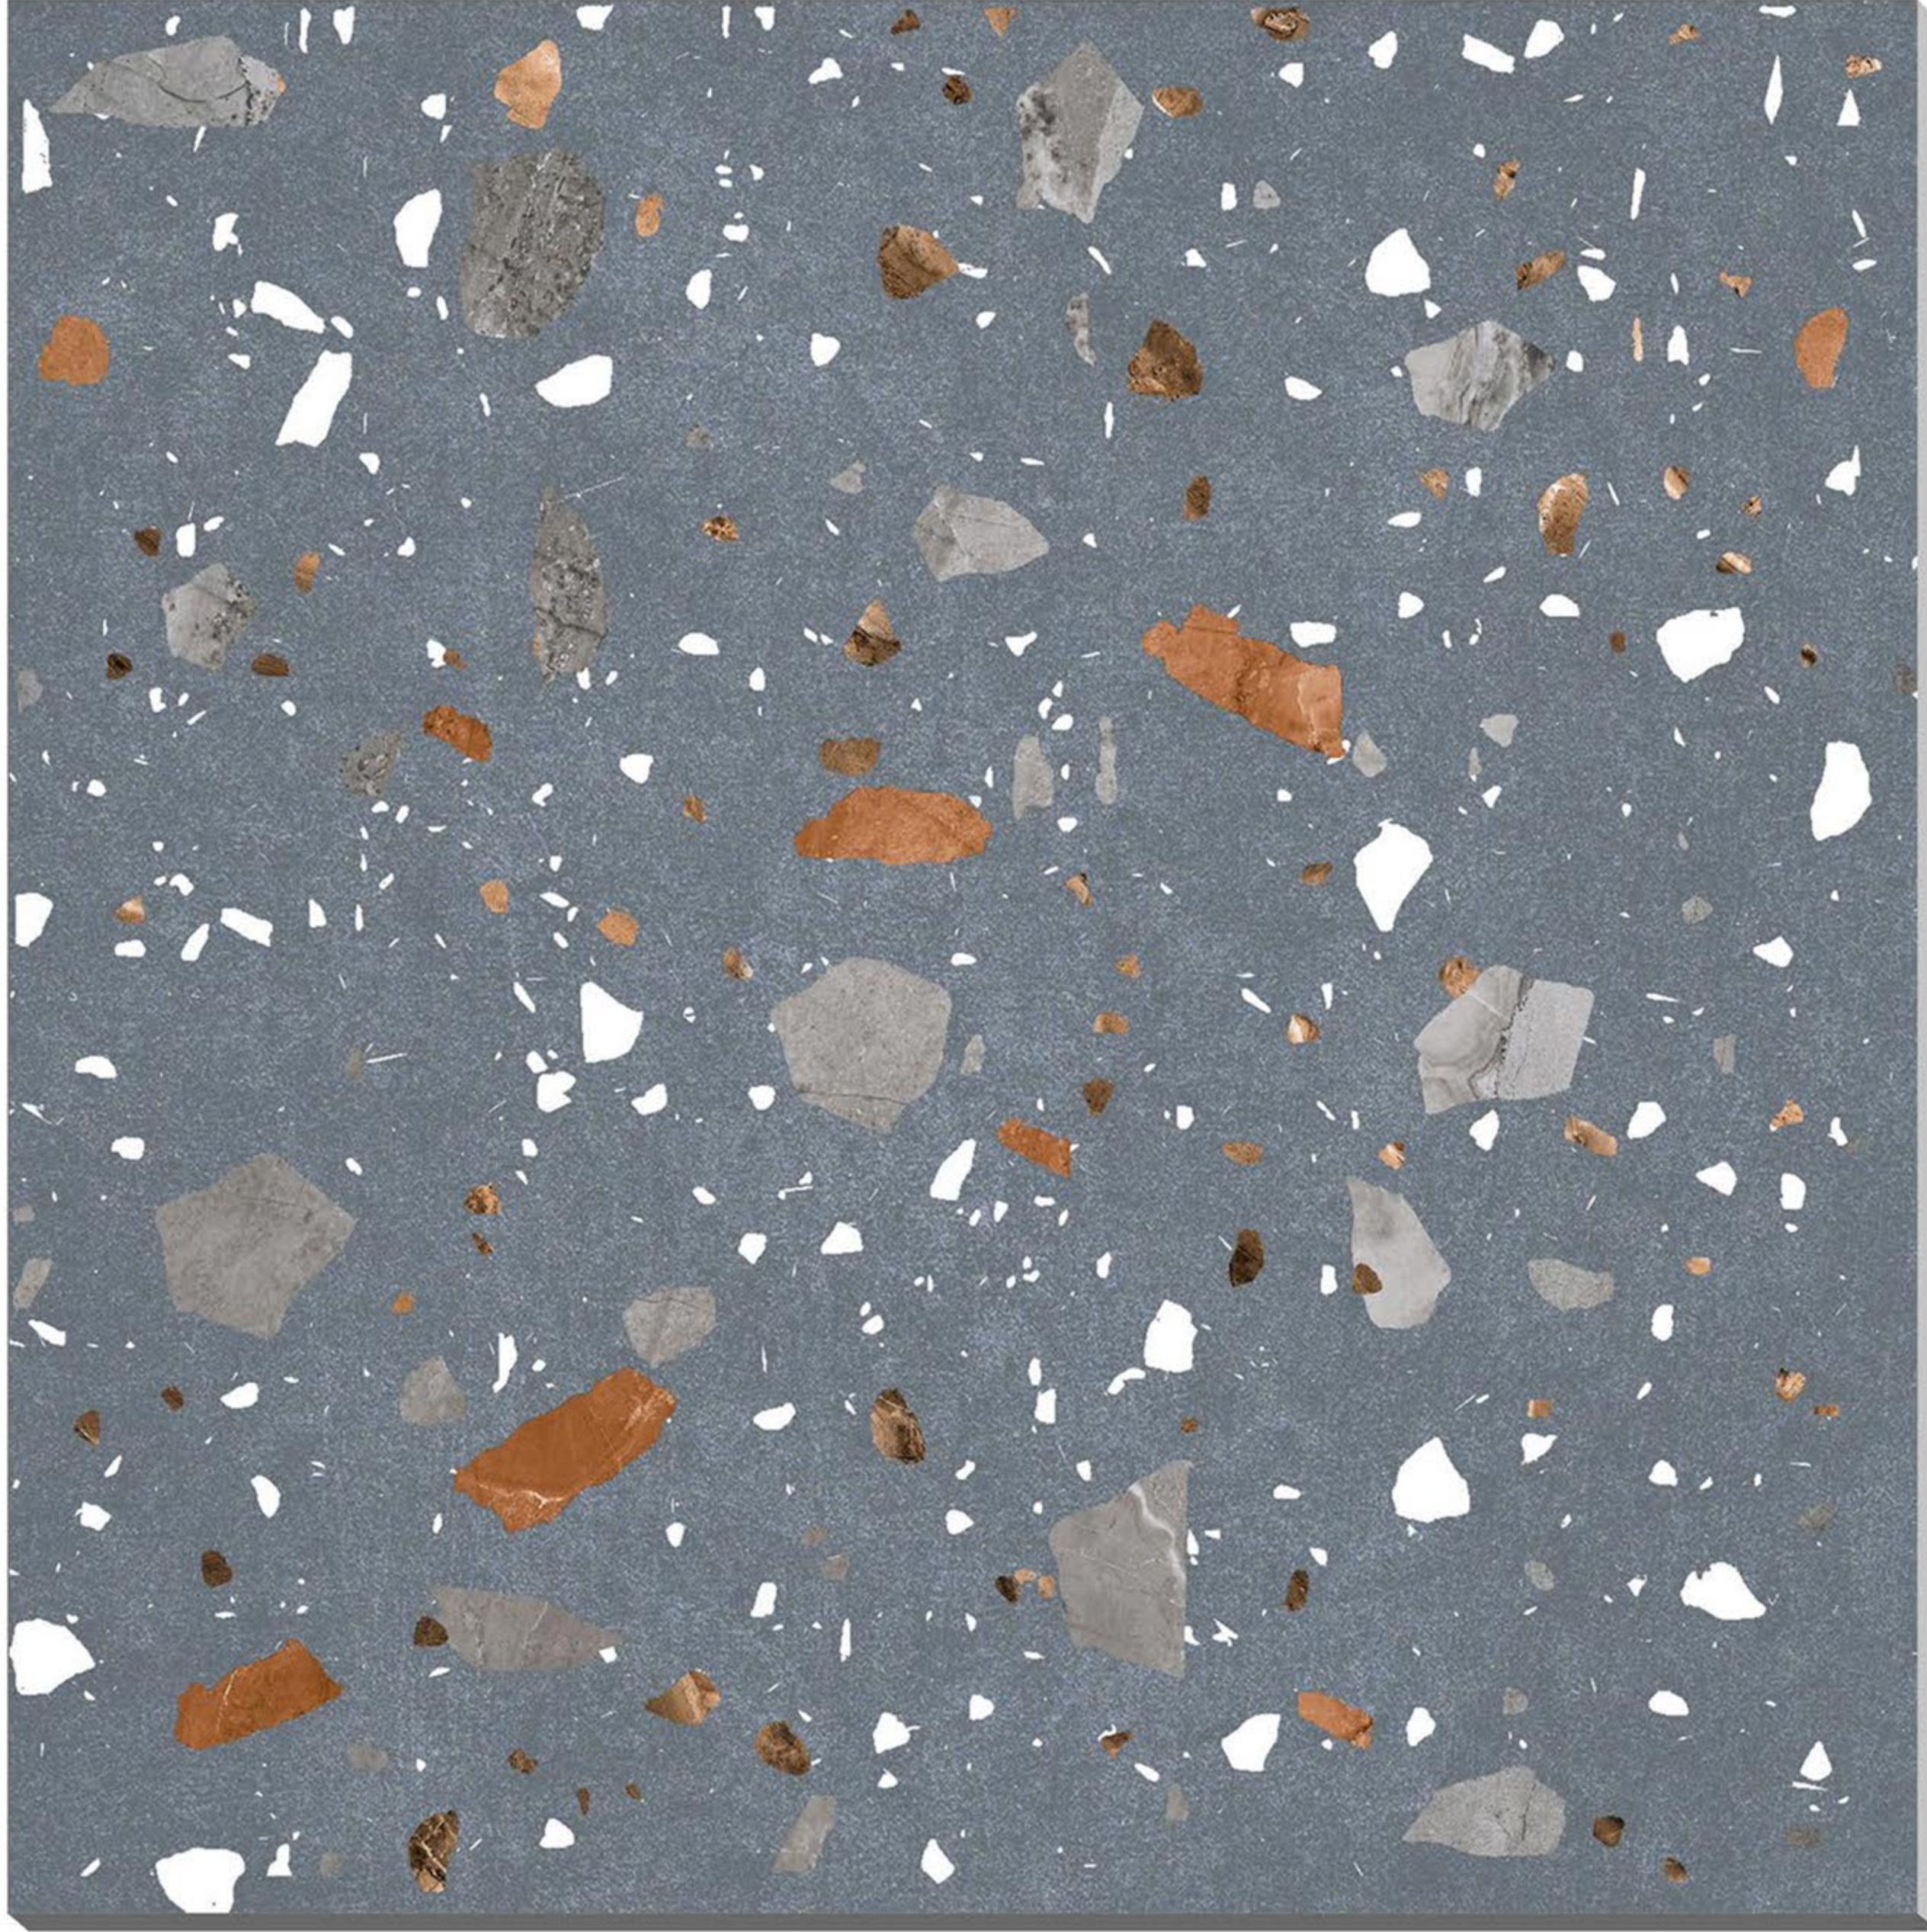

# surface value

PGVT  
MATT  
CARVING EFFECT  
HIGH GLOSS  
SPECIAL COLOUR

M-13001

600X600 MM  
FINISH : GLOSSY

M-13002

600X600 MM  
FINISH : GLOSSY

M-13003

600X600 MM  
FINISH : GLOSSY