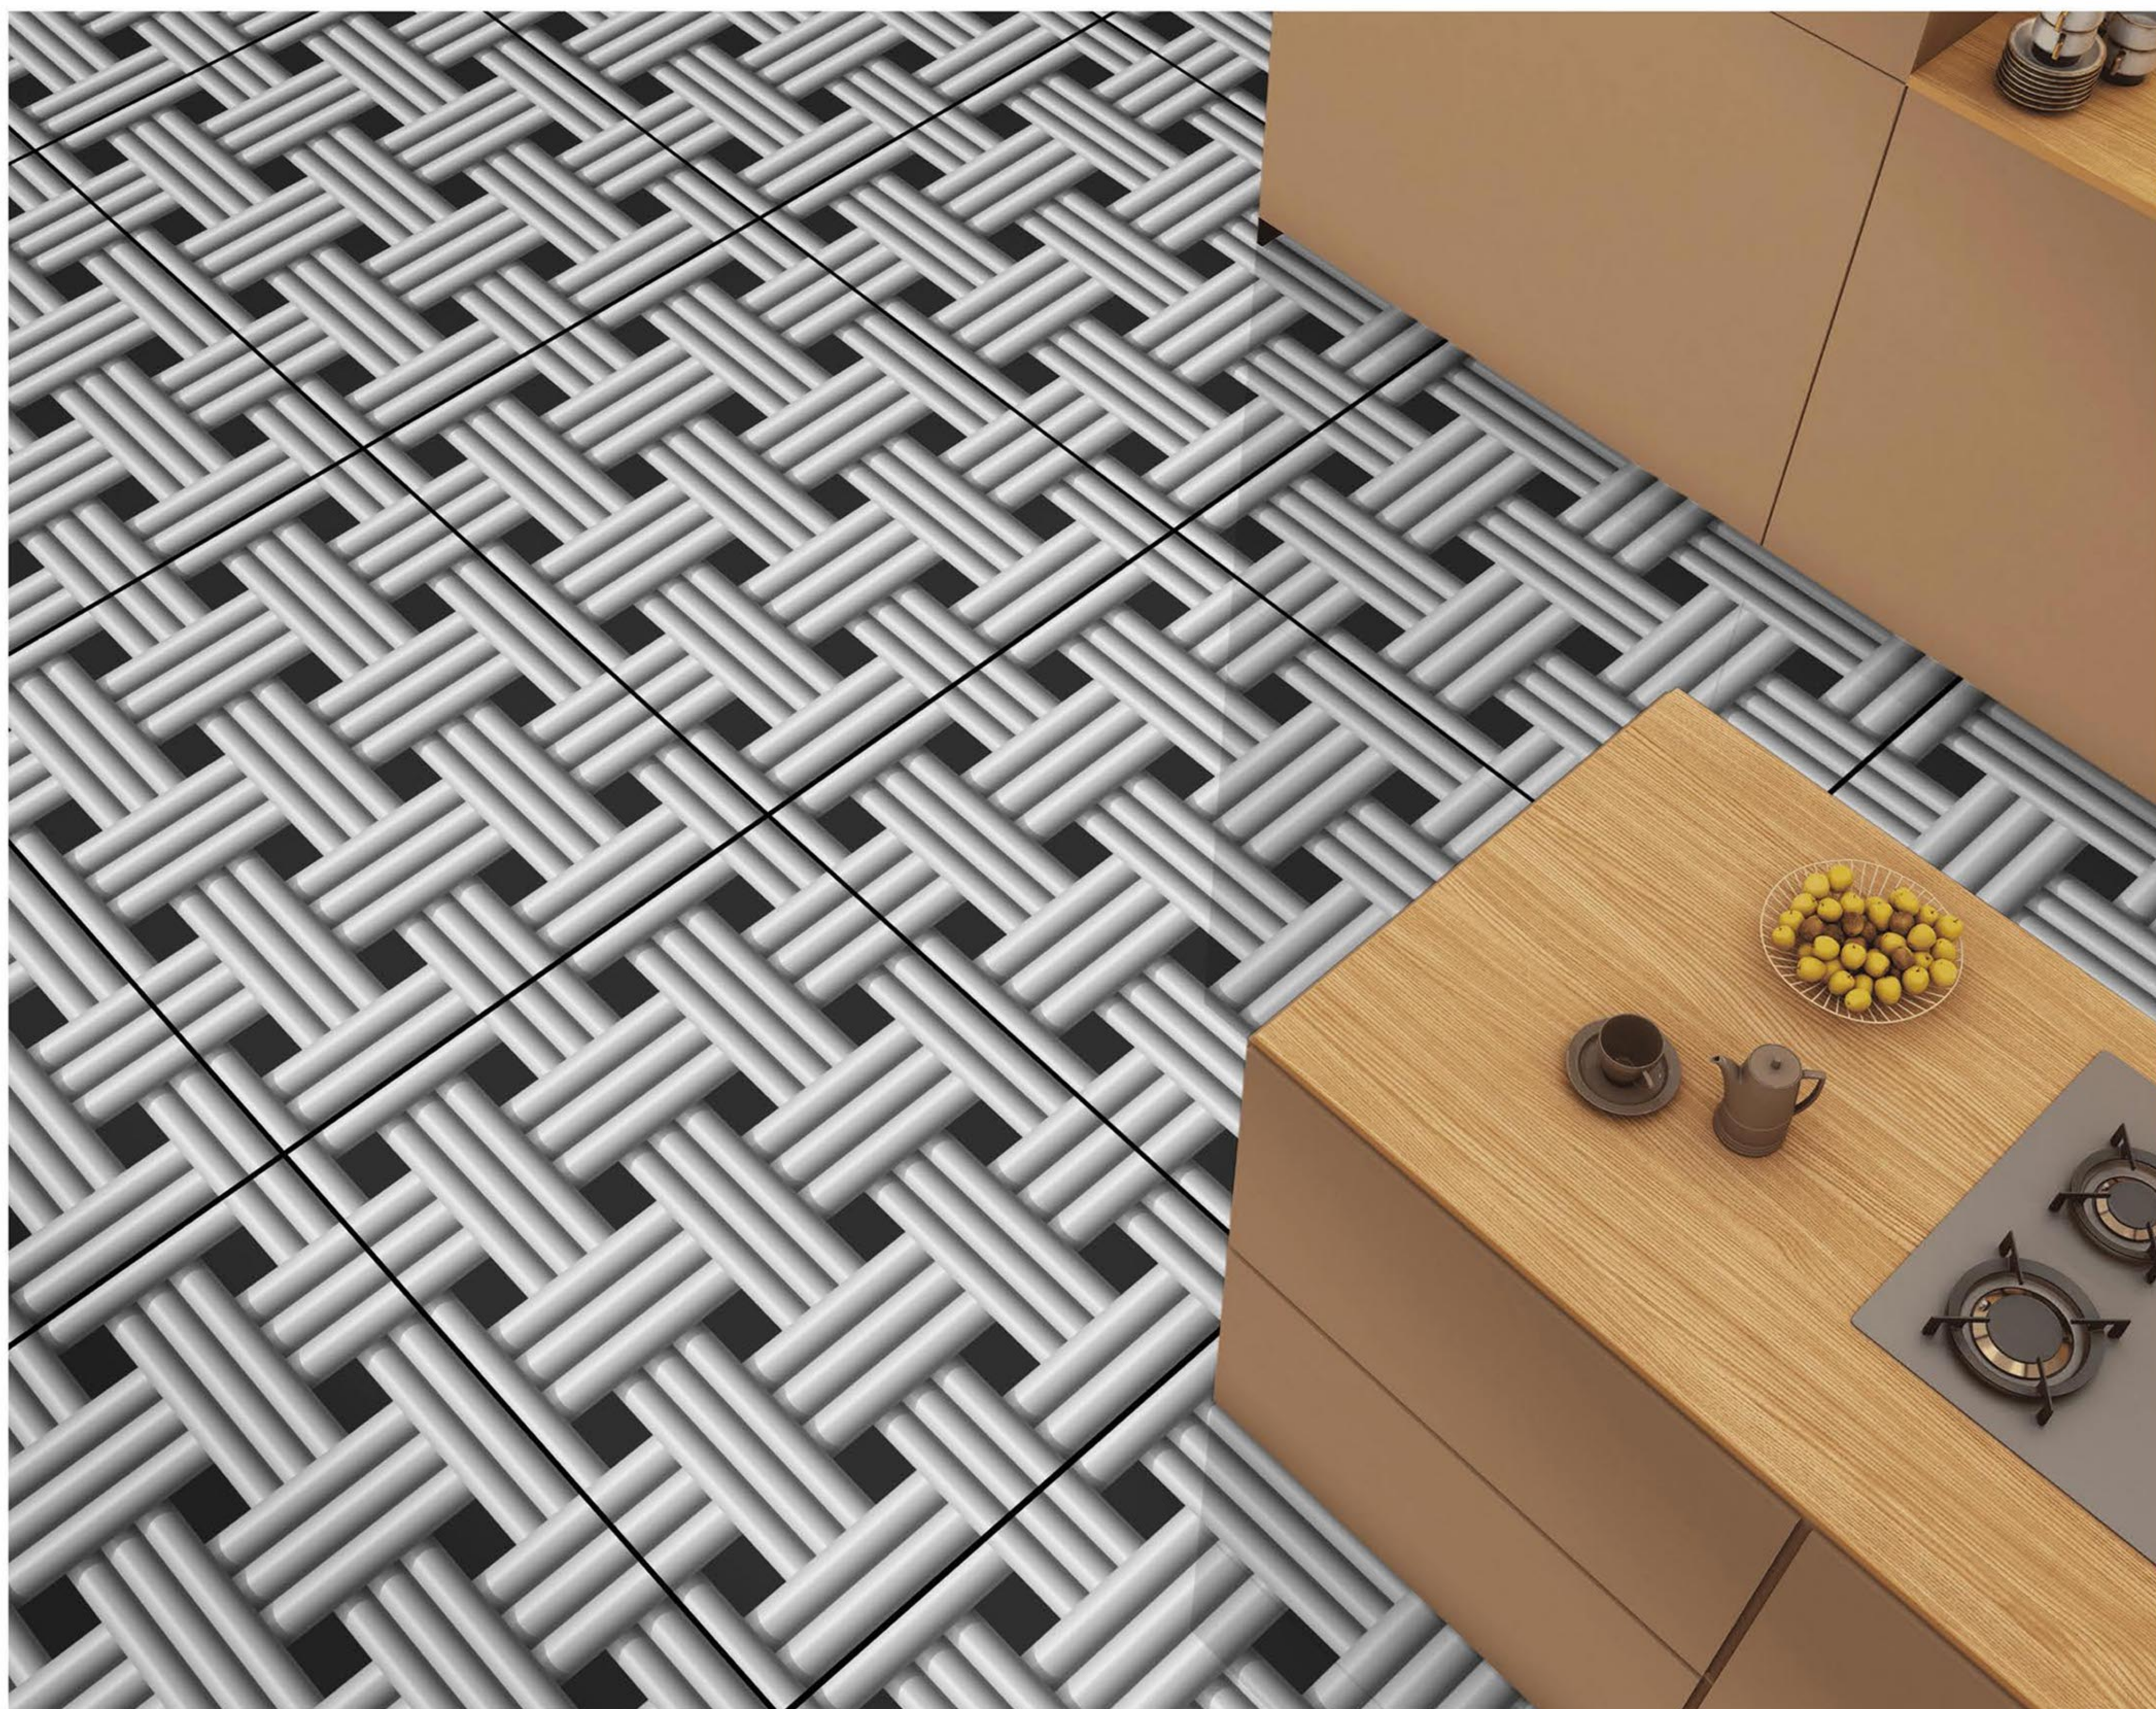

600X600 MM
FINISH : GLOSSY