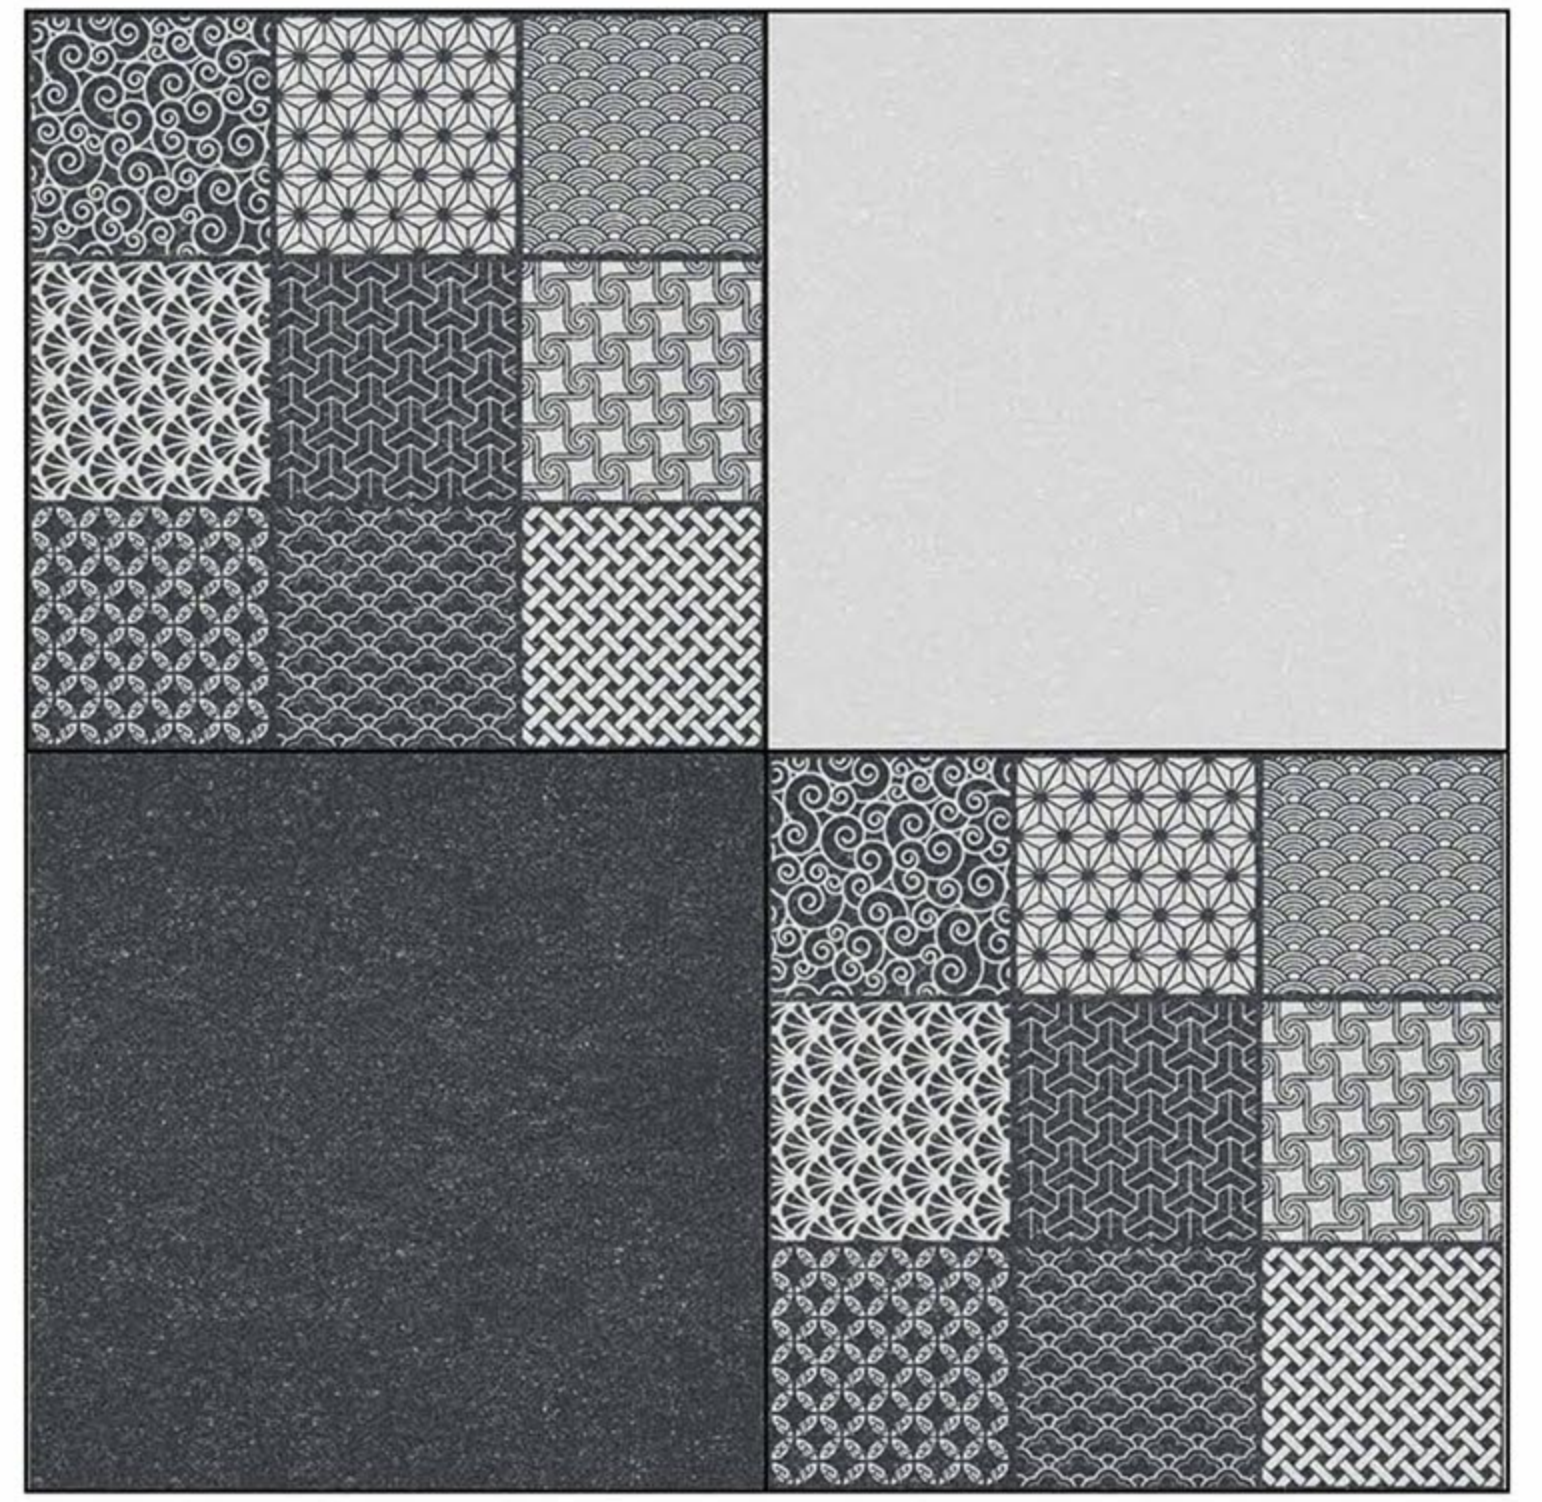

**NYARA**  
CERAMICA

LARGEST MARKETING TEAM

surface value

PGVT  
MATT  
CARVING EFFECT  
HIGH GLOSS  
SPECIAL COLOUR

M-12001

600X600 MM  
FINISH : MATT

LT

HL

DK

M-12002

600X600 MM  
FINISH : MATT

LT

HL

M-12003

600X600 MM  
FINISH : MATT

LT

HL

DK

M-12004

600X600 MM  
FINISH : MATT

LT

HL

DK

M-12005

600X600 MM  
FINISH : MATT

LT

HL

DK

M-12006

600X600 MM  
FINISH : MATT

LT

HL