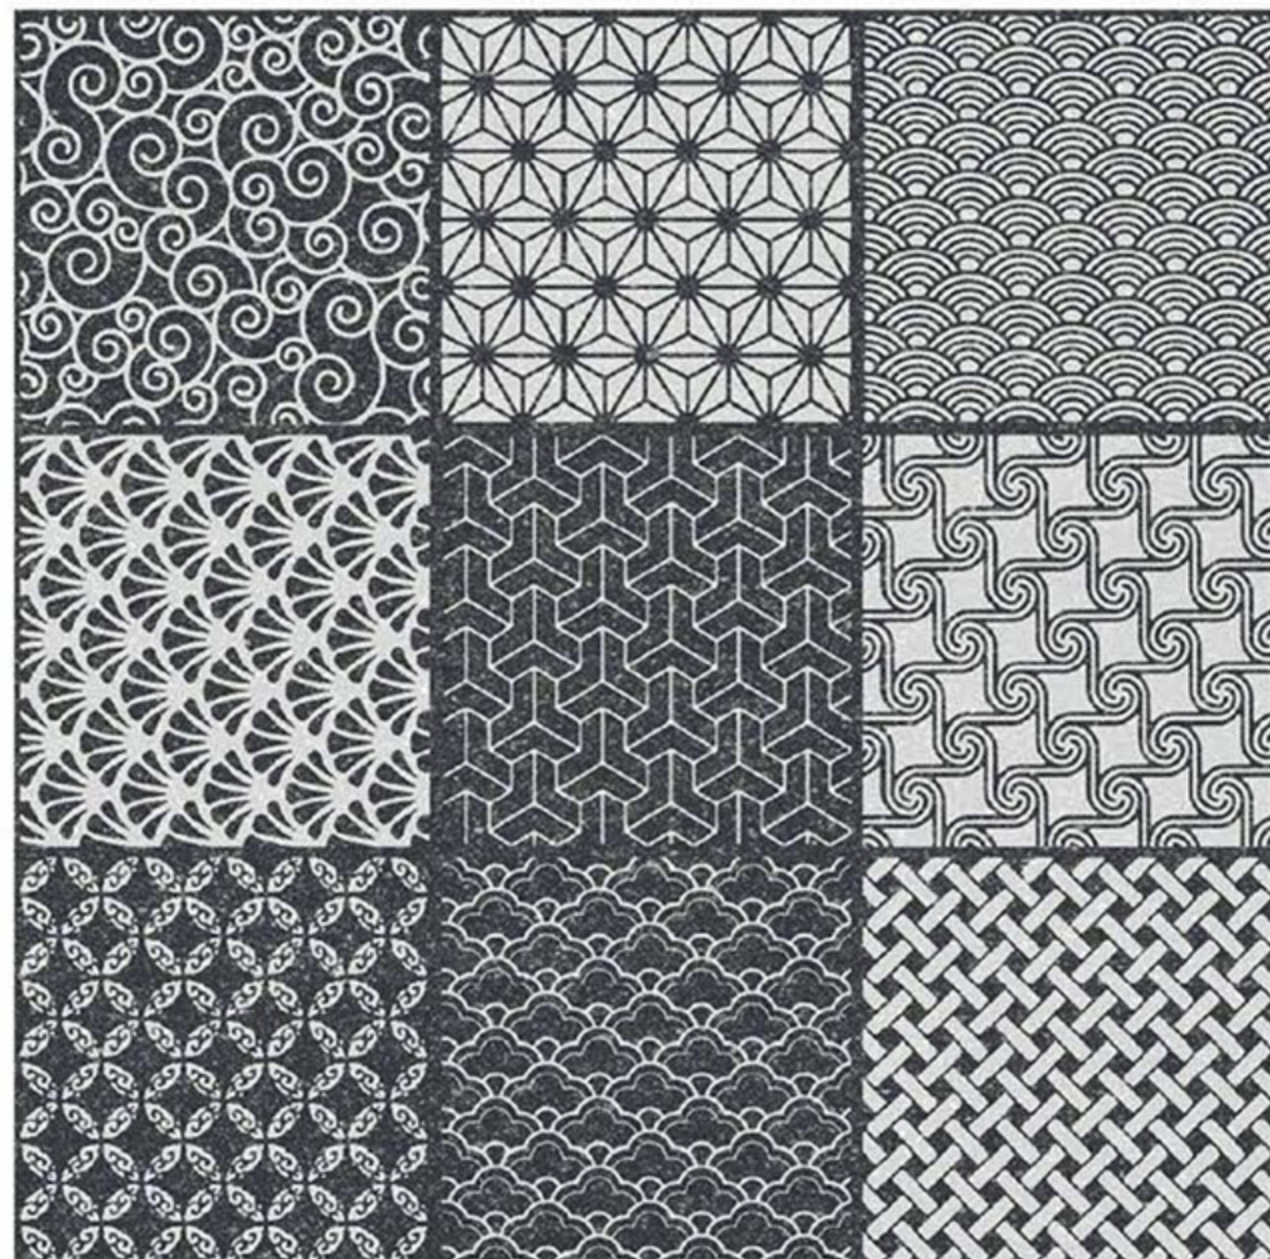

**NYARA**  
CERAMICA

LARGEST MARKETING TEAM

surface value

PGVT  
MATT  
CARVING EFFECT  
HIGH GLOSS  
SPECIAL COLOUR

M-12001

600X600 MM  
FINISH : MATT

LT

HL