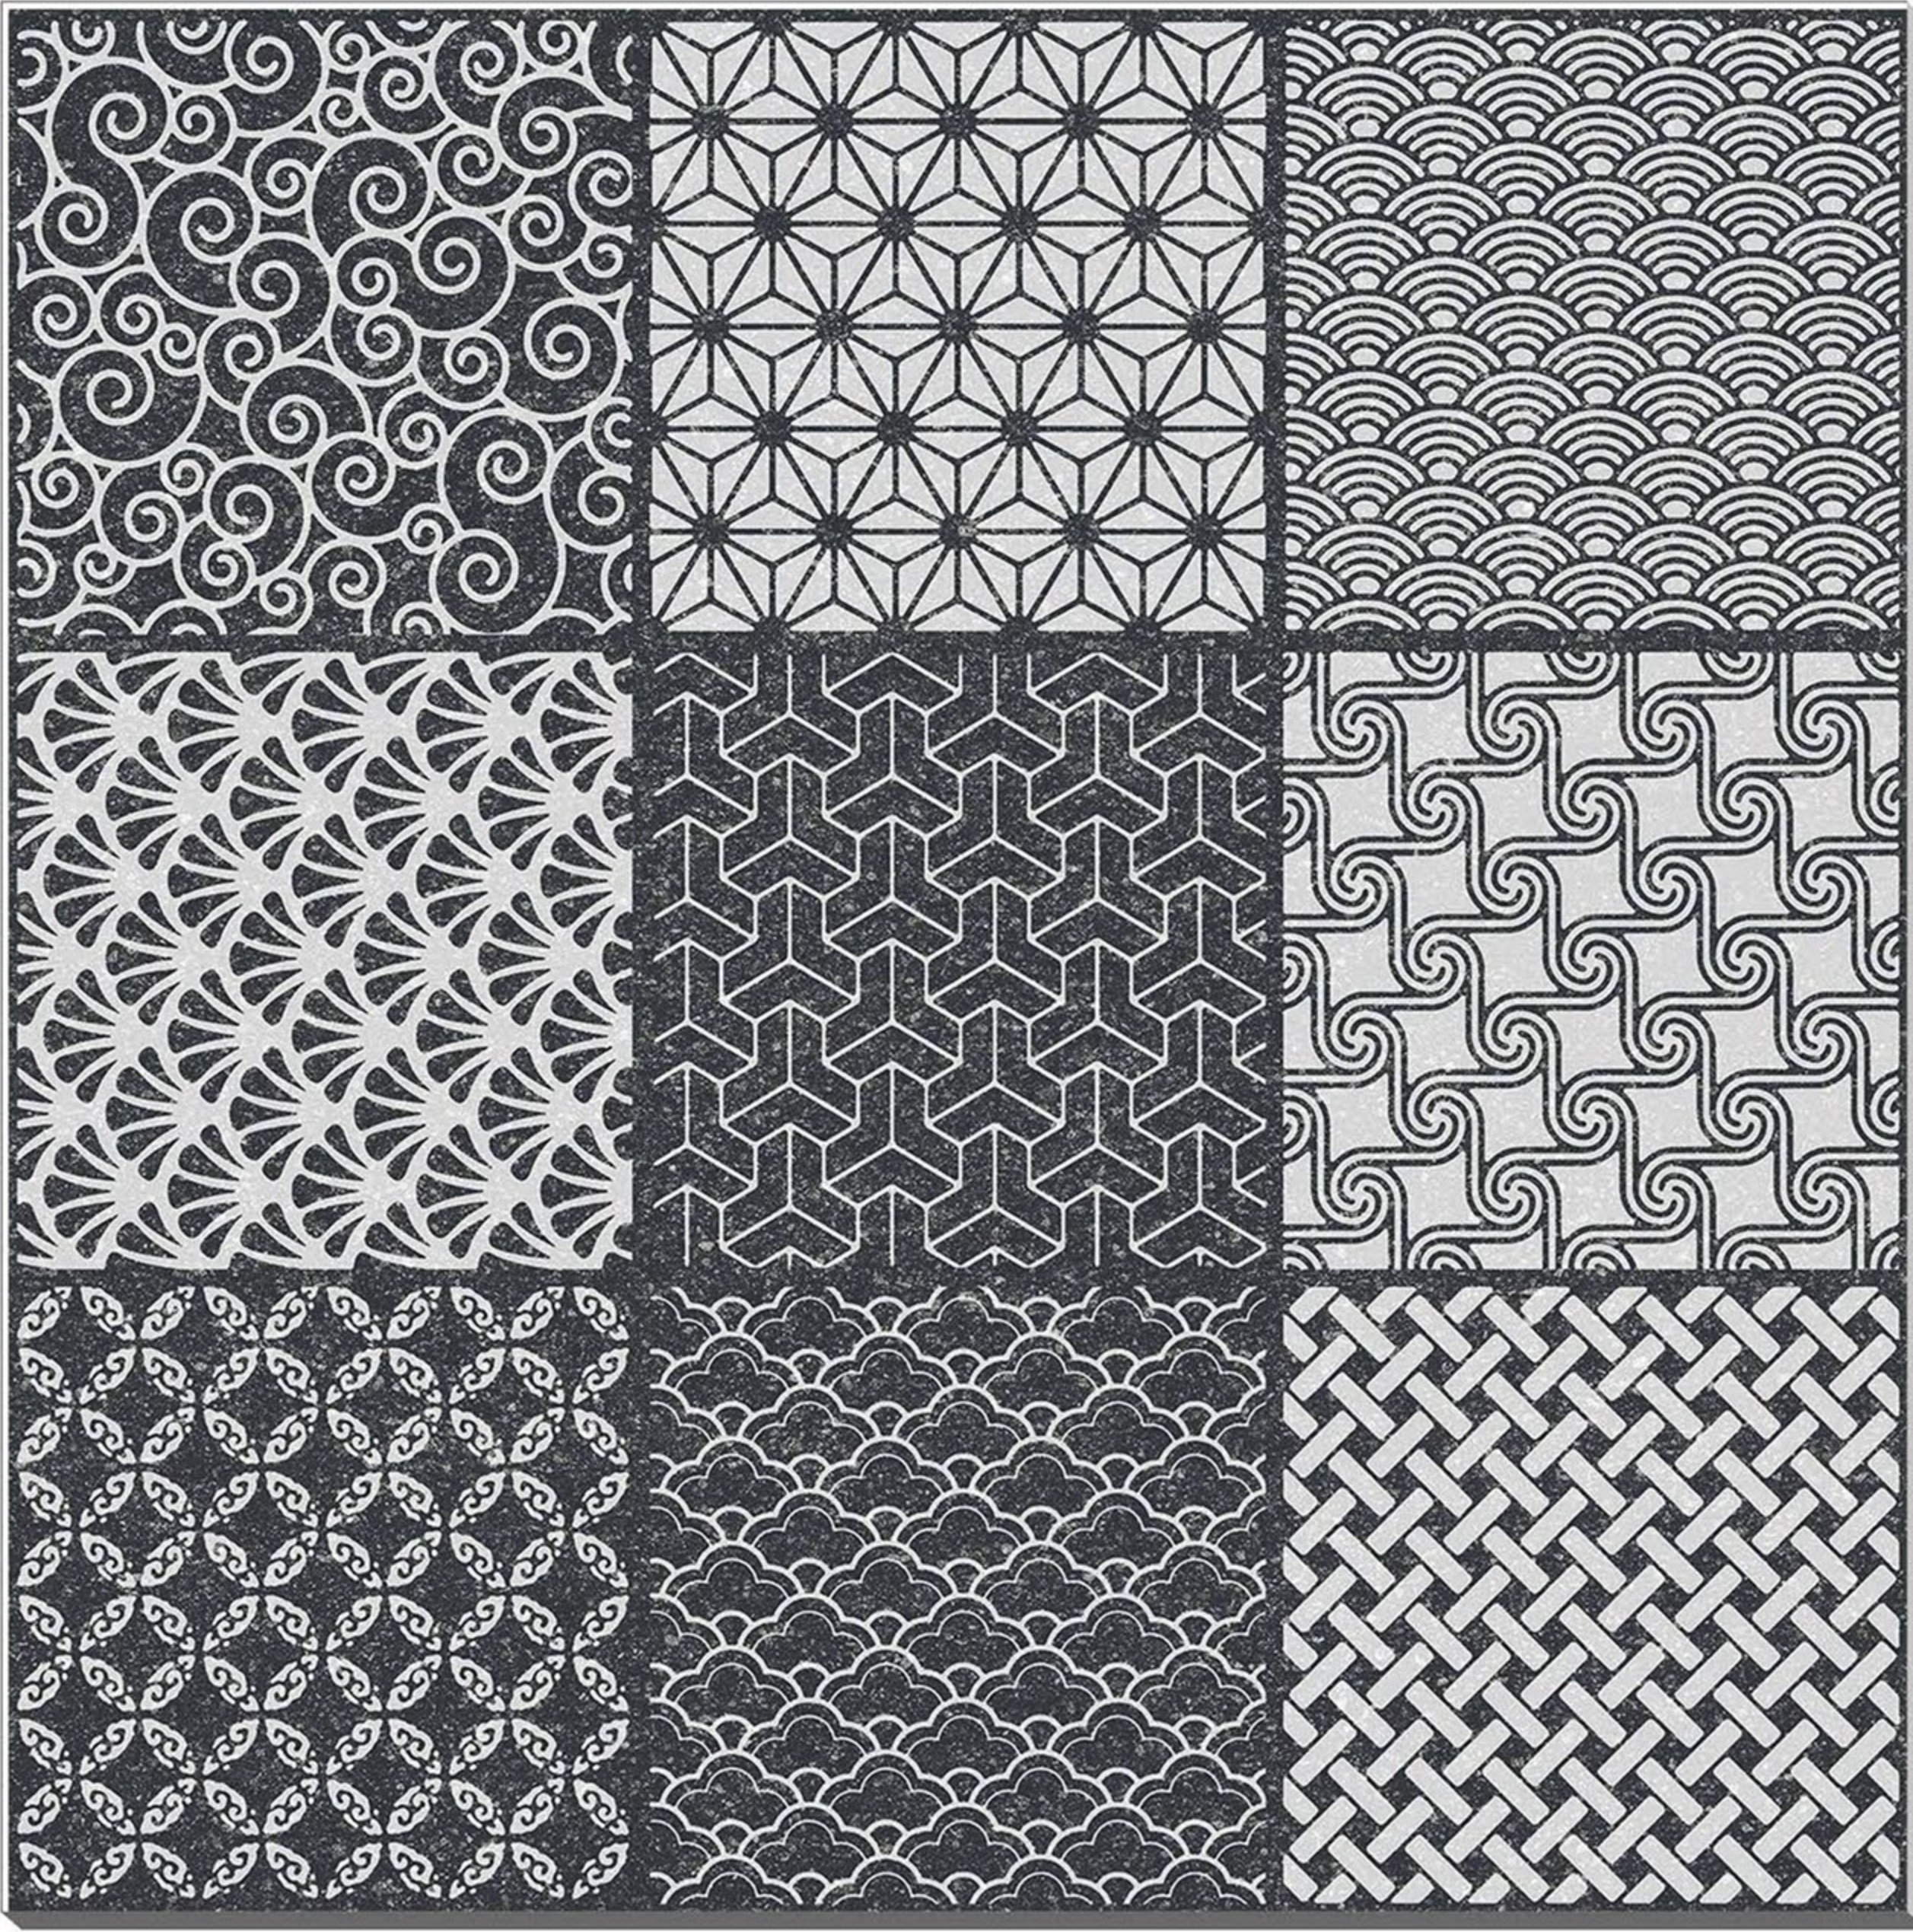

**NYARA**  
CERAMICA

LARGEST MARKETING TEAM

surface value

PGVT  
MATT  
CARVING EFFECT  
HIGH GLOSS  
SPECIAL COLOUR

M-12001

600X600 MM  
FINISH : MATT

LT

HL

DK

M-12002

600X600 MM  
FINISH : MATT

LT

HL

M-12003

600X600 MM  
FINISH : MATT

LT

HL

DK

M-12004

600X600 MM  
FINISH : MATT

LT

HL

DK

M-12005