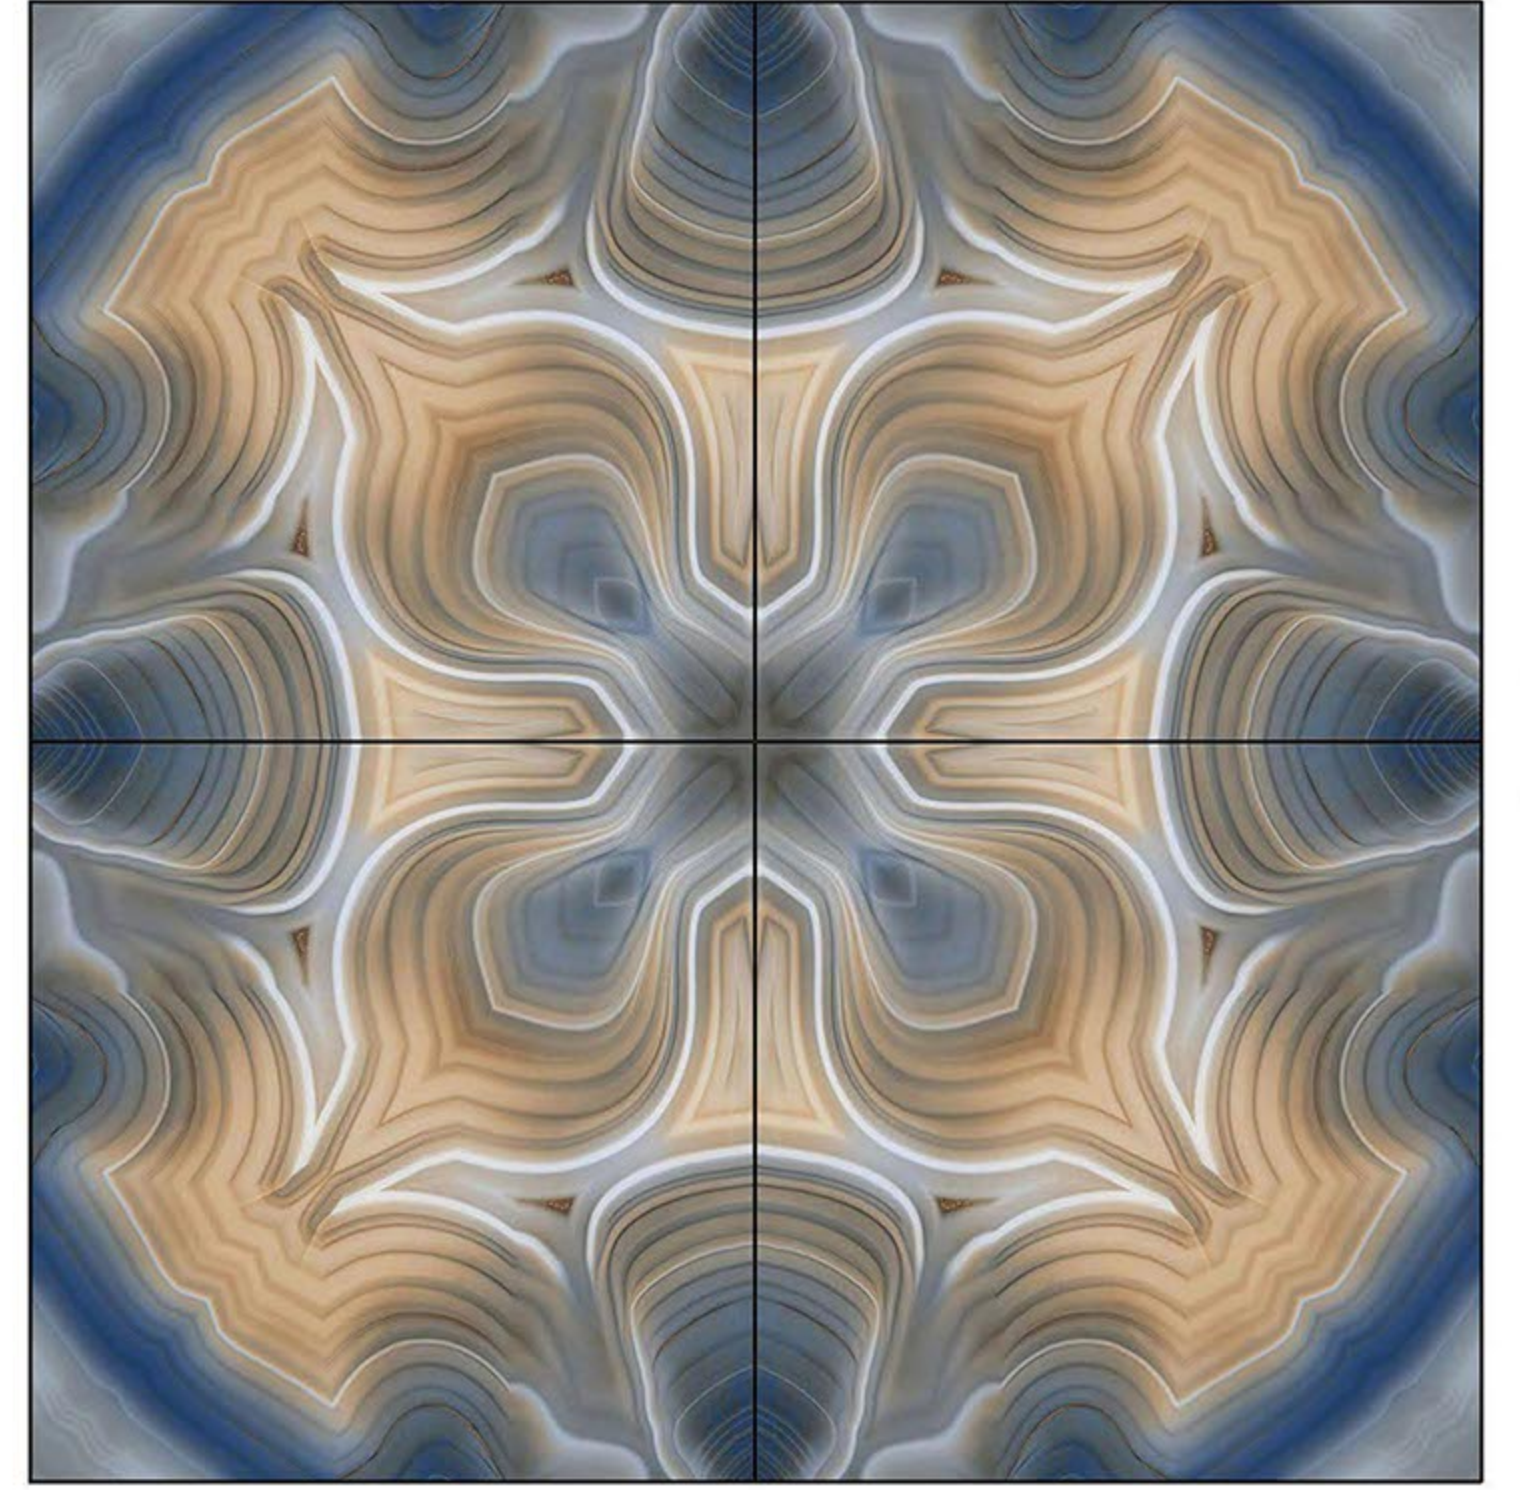

# surface value

PGVT  
MATT  
CARVING EFFECT  
HIGH GLOSS  
SPECIAL COLOUR

M-4501

600X600 MM  
FINISH : HIGH GLOSSY

STRONG

FIRE RESIST

ANTI-SLIP

EASY CLEAN