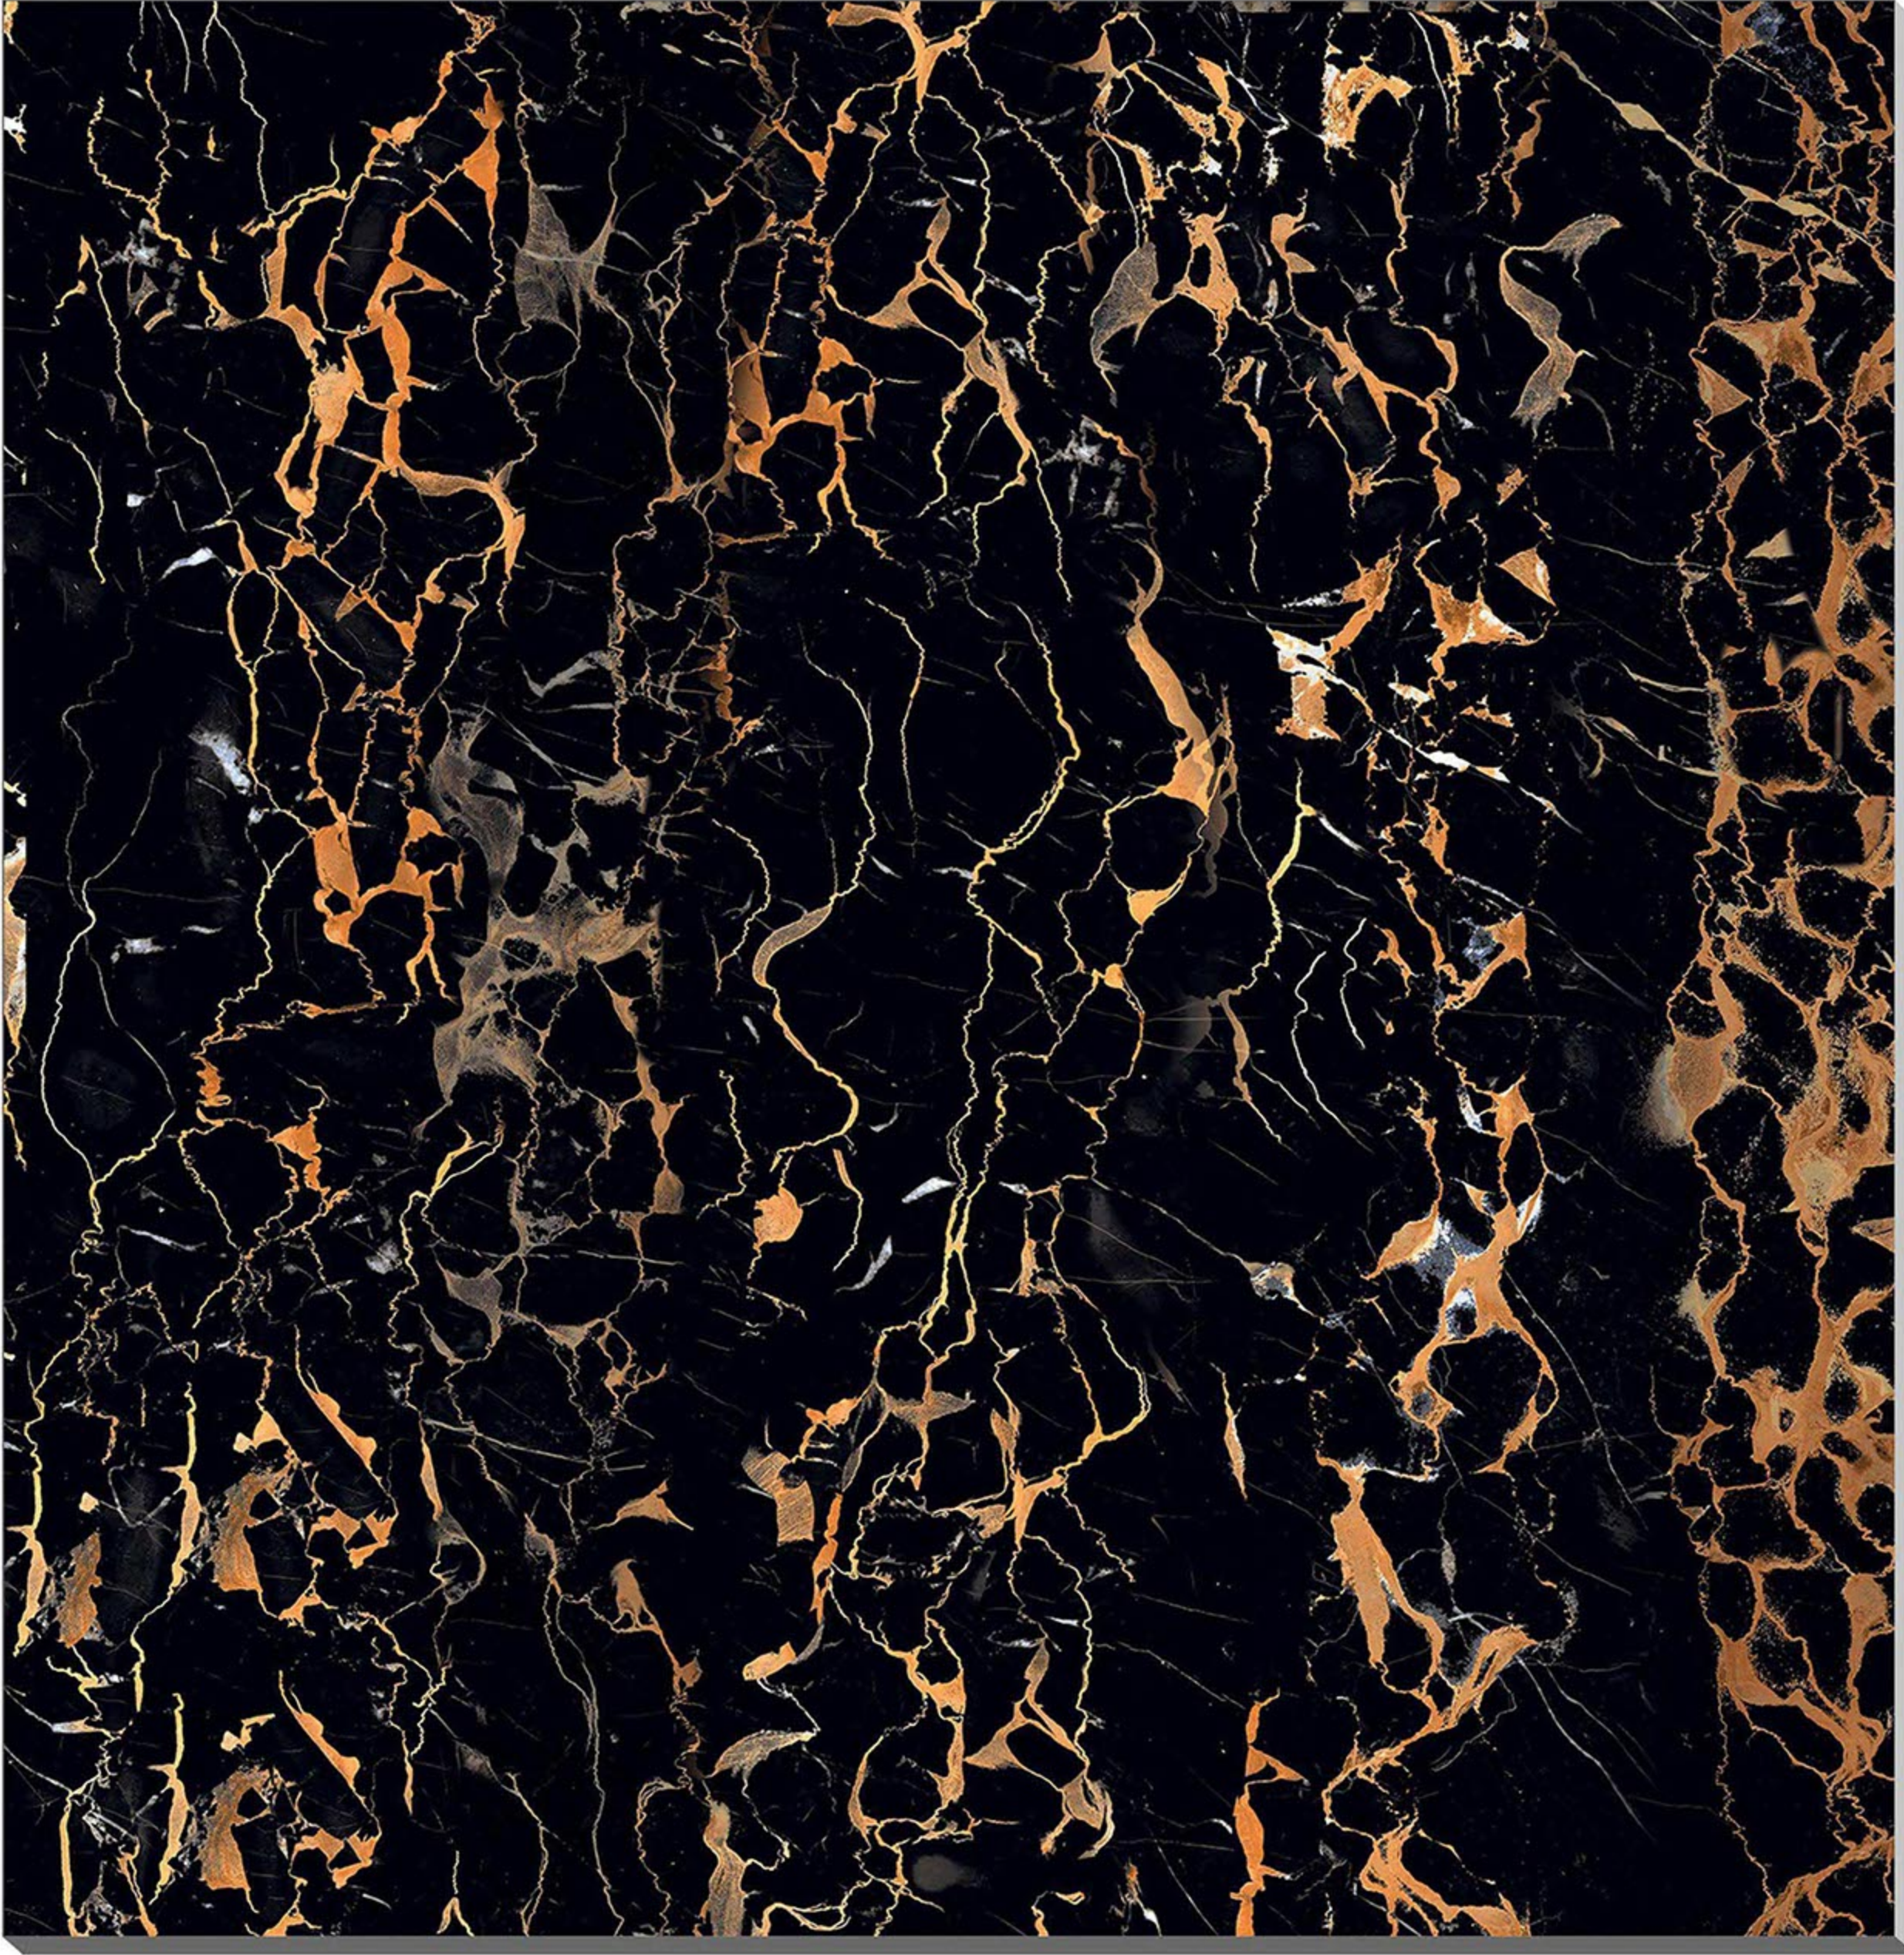

M-6029

Random-5

600X600 MM
FINISH : HIGHGLOSS

STRONG

FIRE RESIST

ANTI-SLIP

EASY CLEAN

LOVES ENV.