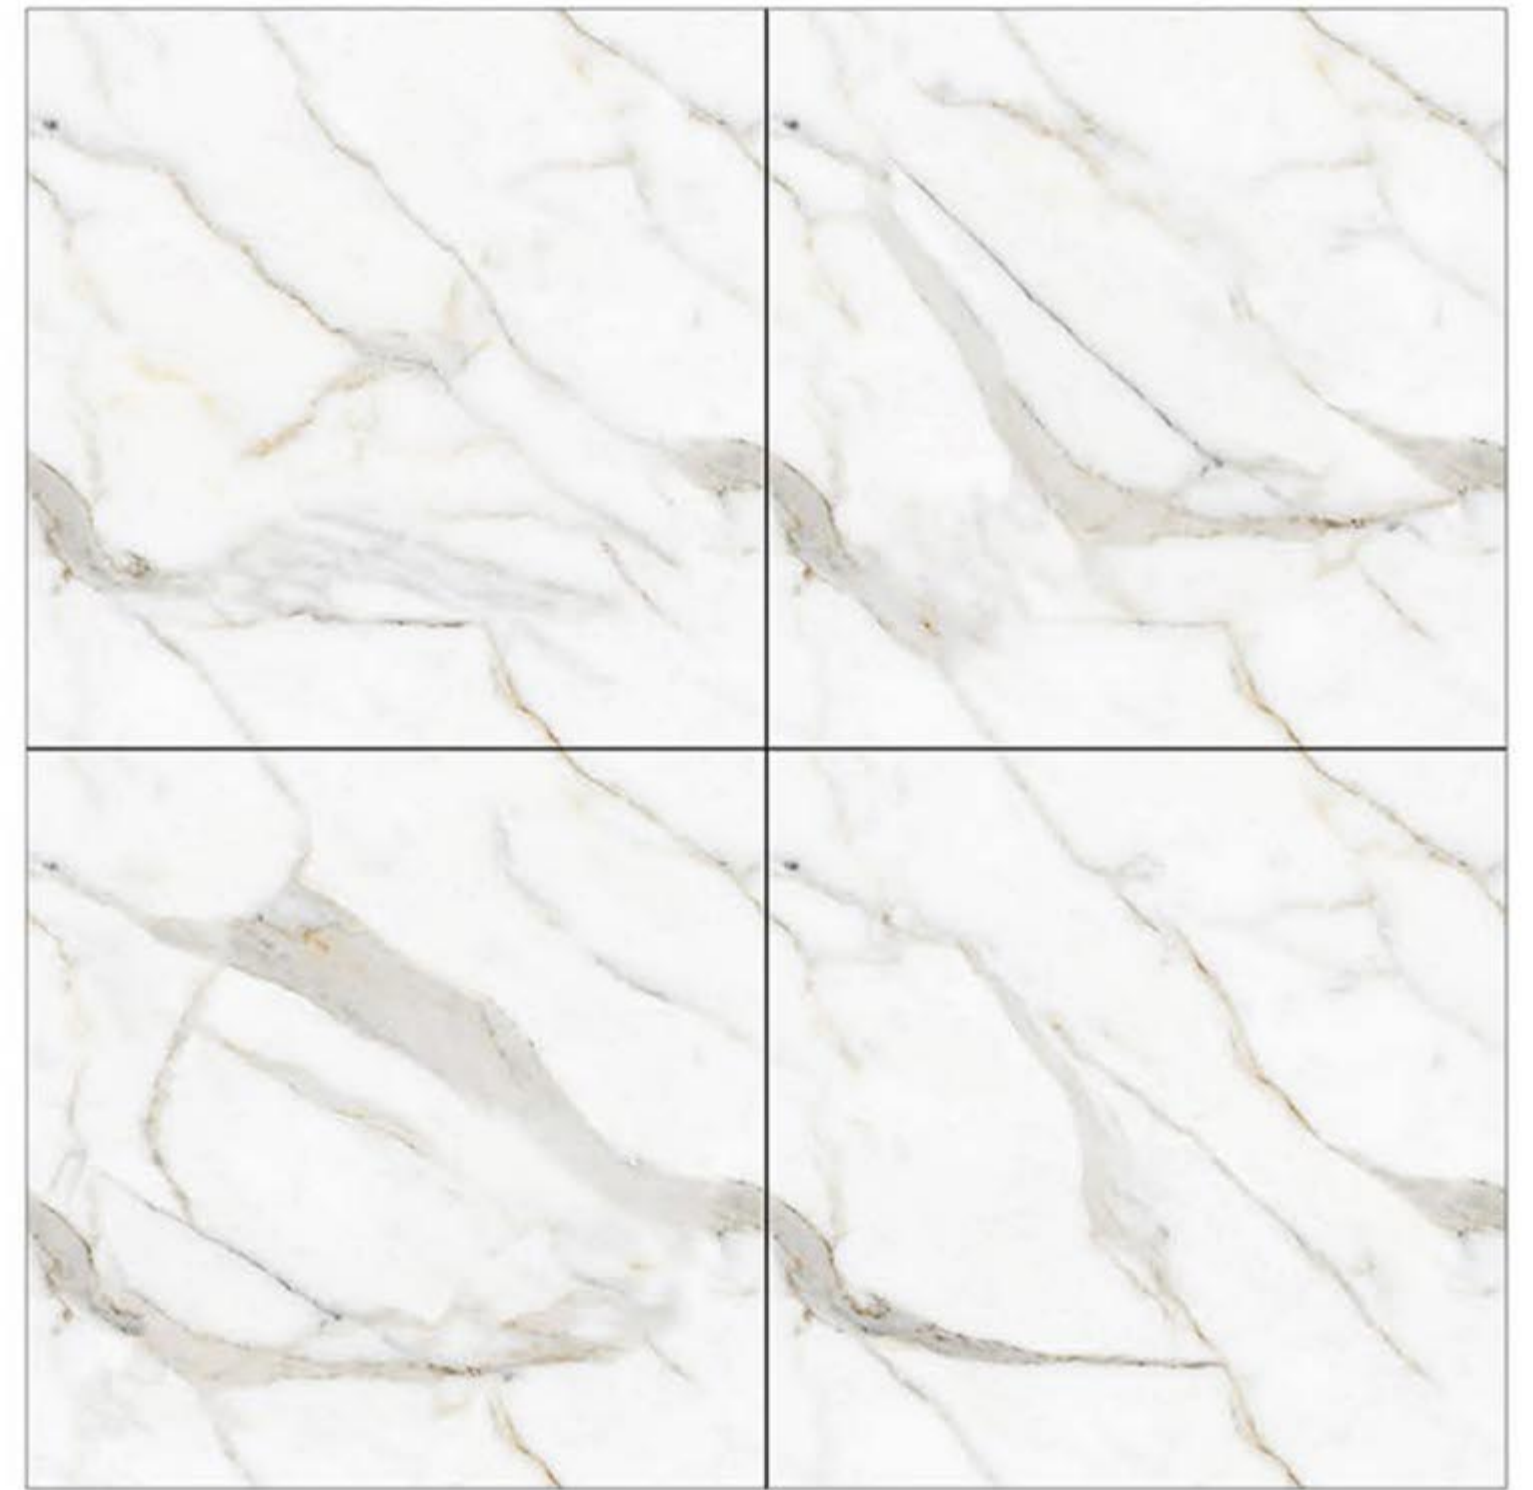

M-7002

Random-4

600X600 MM
FINISH : GLOSSY