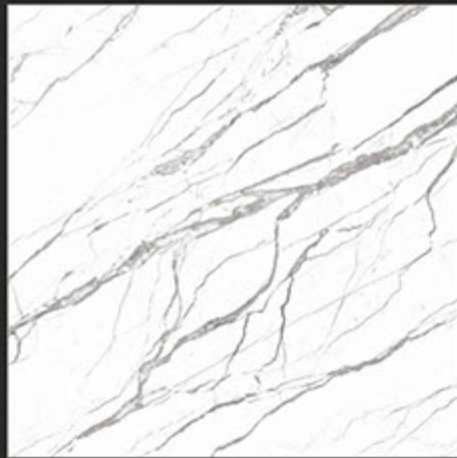

Size
600x600mm

Random Phase
04

Design Name
Sirio Grey

Size
600x600mm

Random Phase
05

Design Name
Smoke Statuario

Size
600x600mm

Random Phase
06