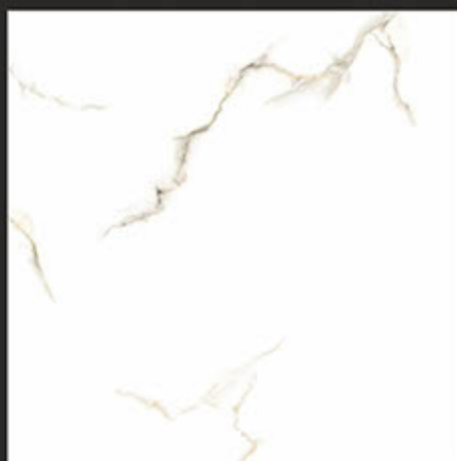

Design Name
Asian White

Size
600x600mm

Random Phase
02