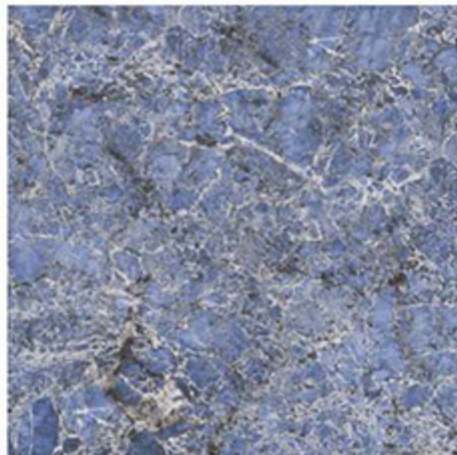

Design Name
Lucia Blue

Size
600x600mm

Random
04