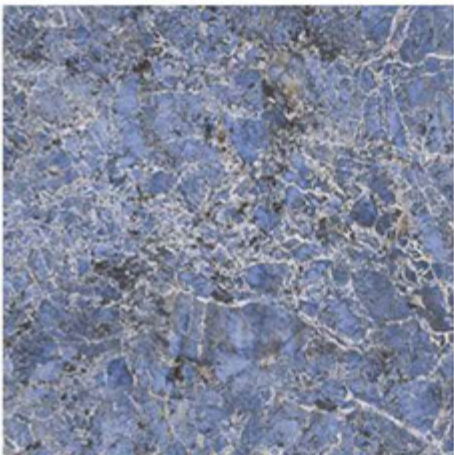

Design Name
Lucia Blue

Size
600x600mm

Random
04