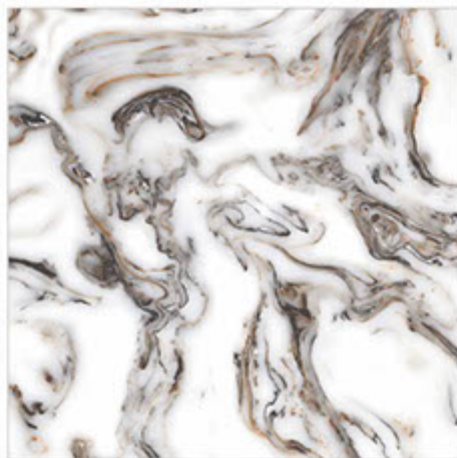

Design Name
Optomus Black

Size
600x600mm

Random Phase
01