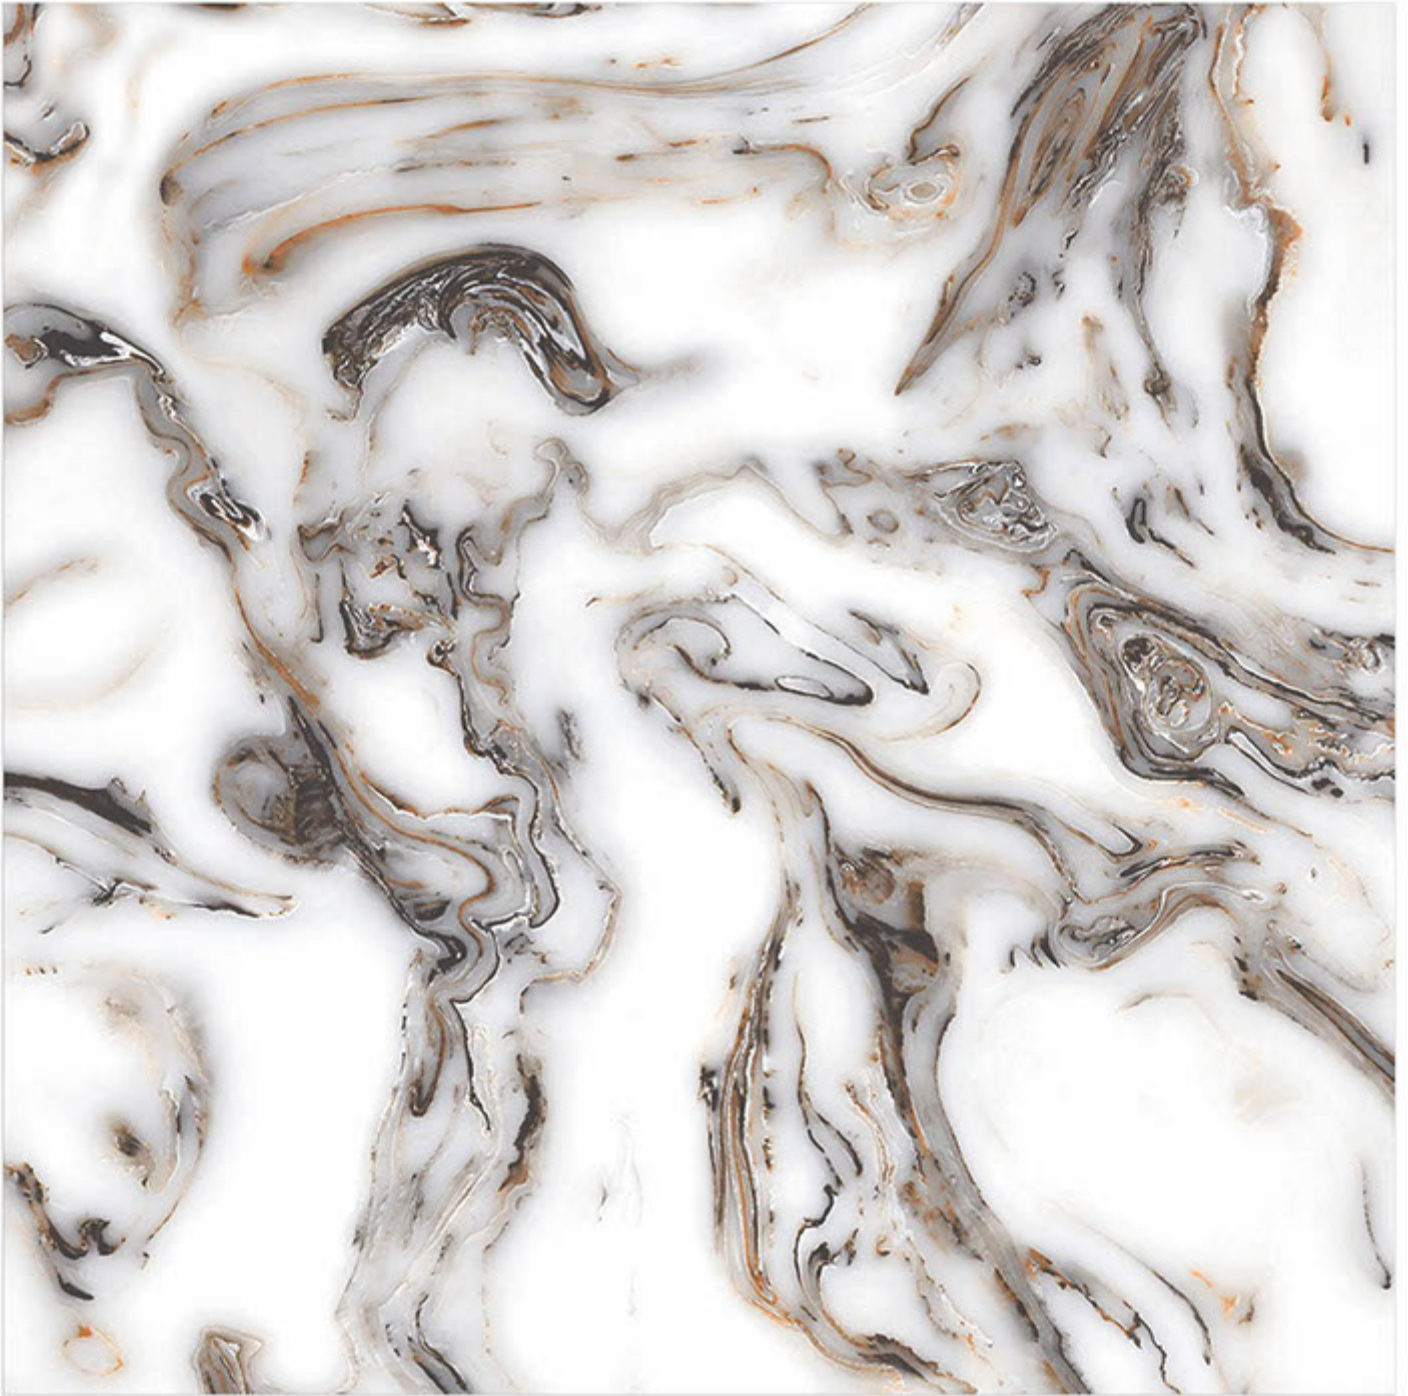

Design Name
Optomus Black

Size
600x600mm

Random Phase
01