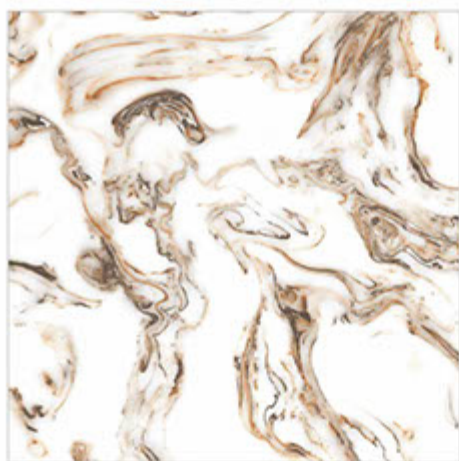

Size
600x600mm

Random Phase
01

Design Name
Optomus Brown

Size
600x600mm

Random Phase
01

Design Name
Pearl Onyx Silver

Size
600x600mm

Random Phase
06