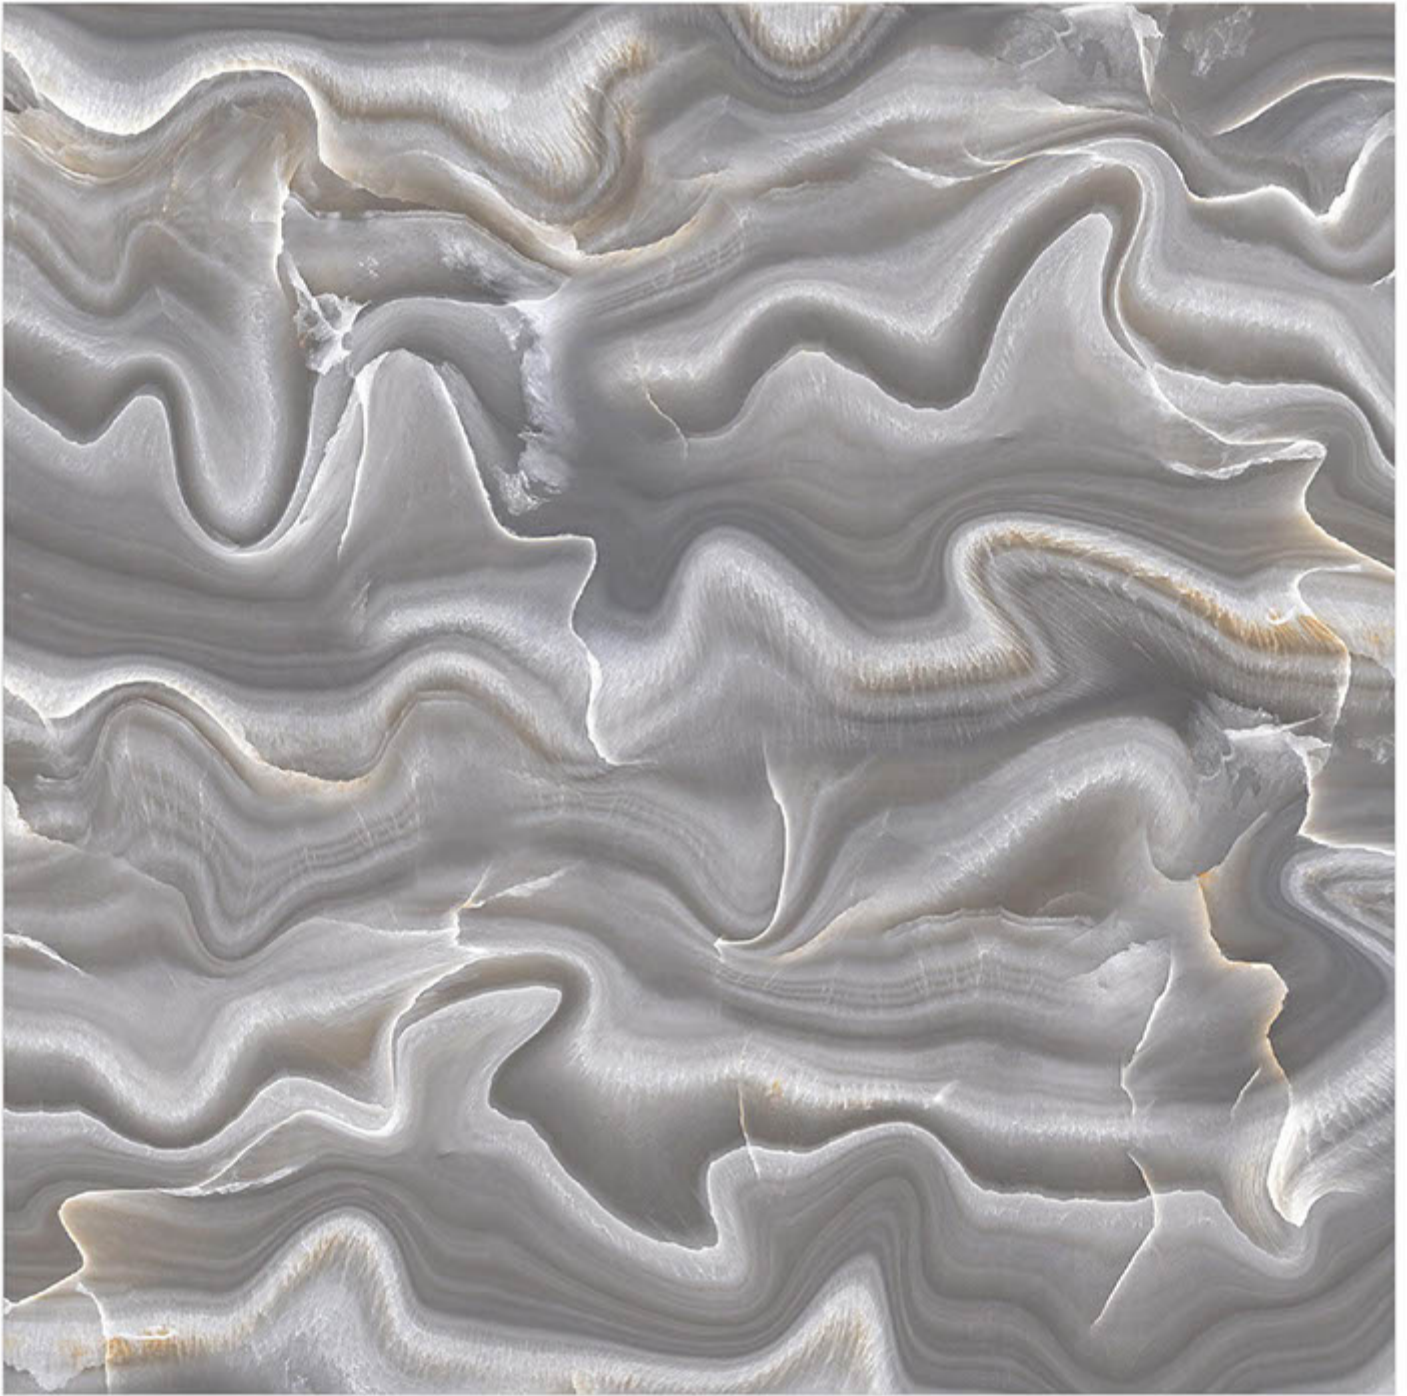

Design Name
Tortora Black

Size
600x600mm

Random Phase
05