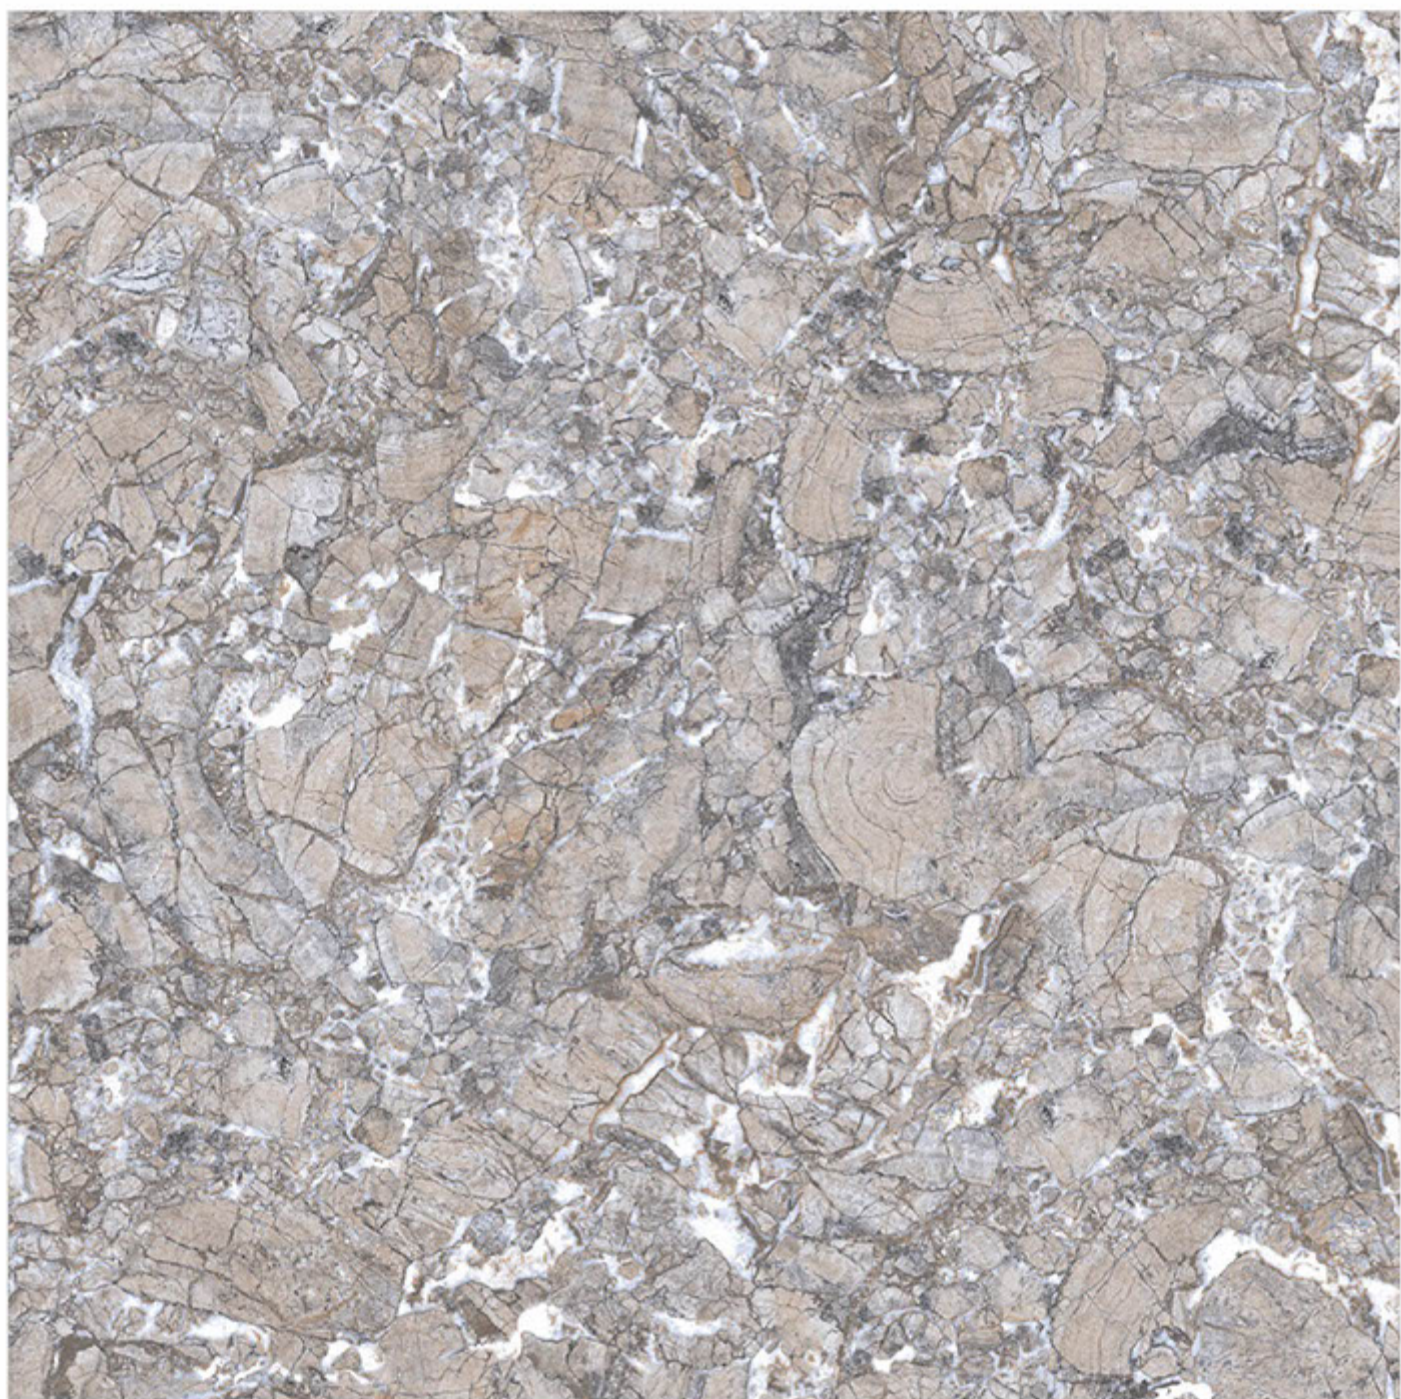

Size
600x600mm

Random Phase
05

Design Name
Rocca Fog

Size
600x600mm

Random Phase
05

Design Name
Rocca Grey

Size
600x600mm

Random Phase
05