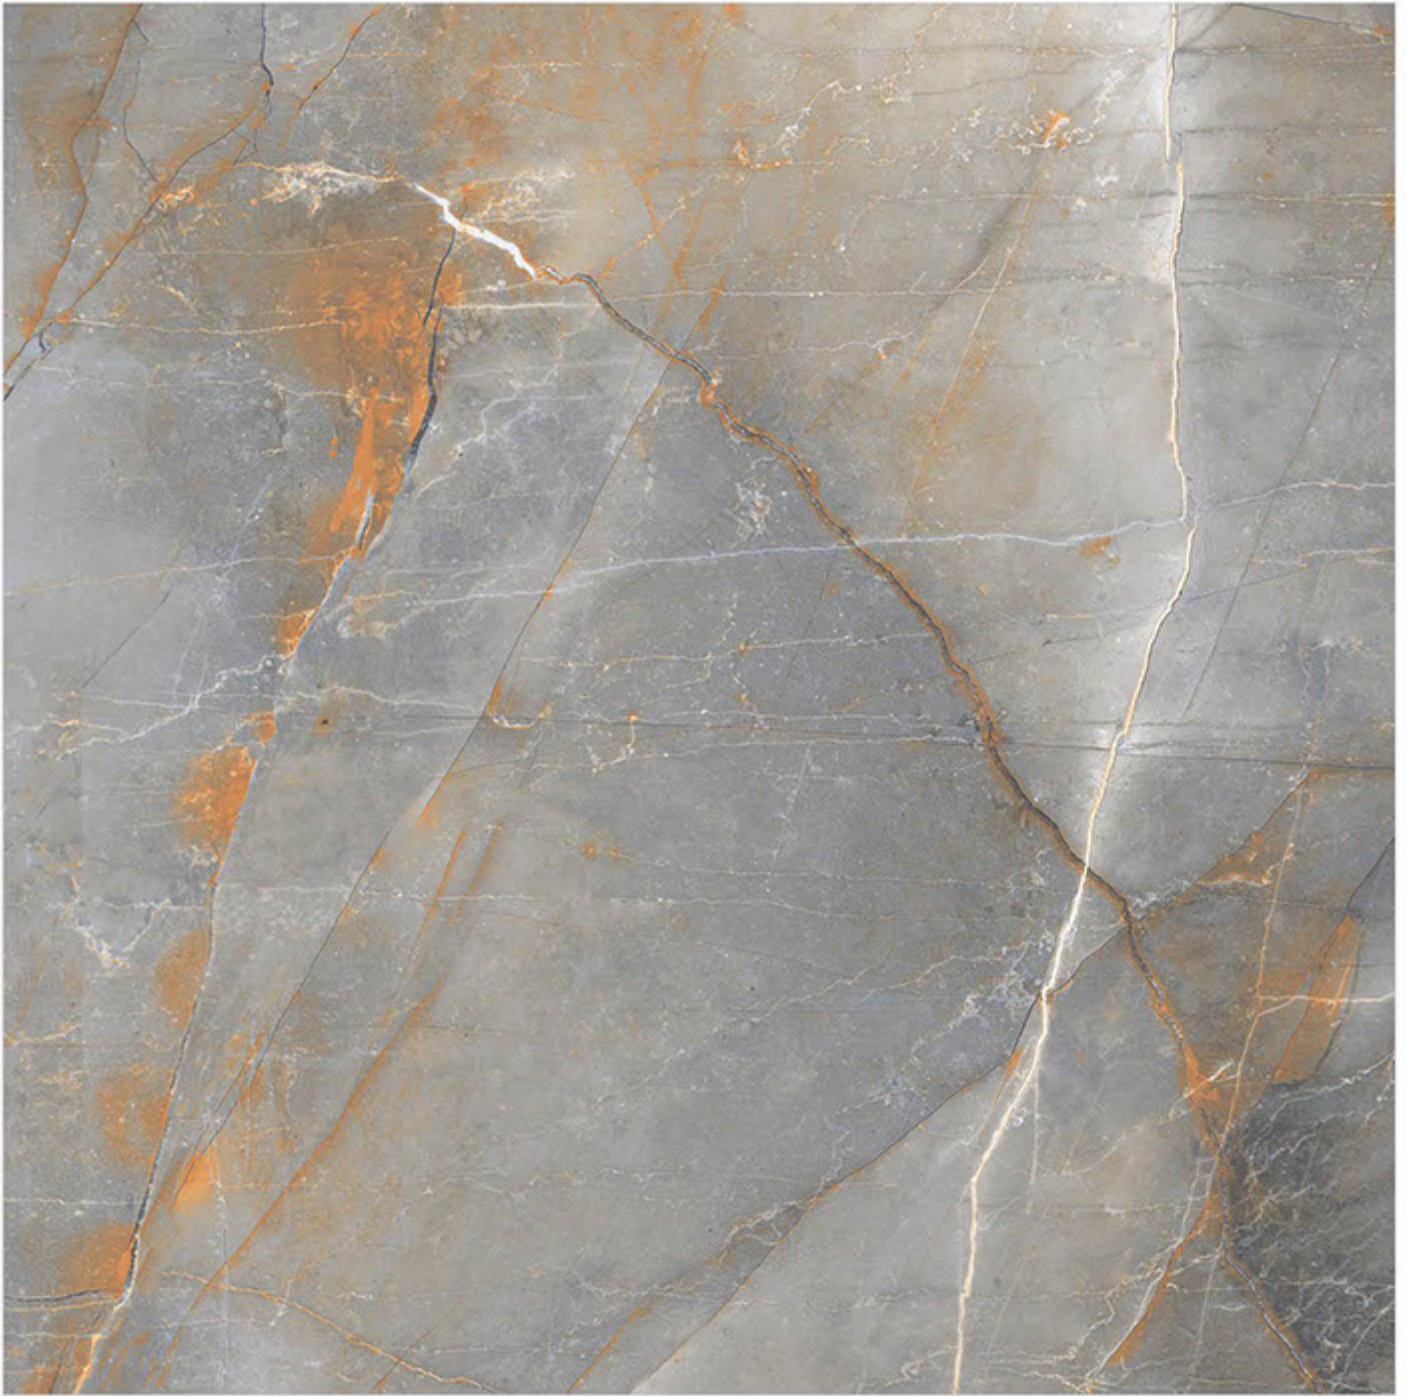

NYARA
CERAMICA

**Astonishing
Glamor**

600x
600mm

GLOSSY
COLLECTION

Design Name
Anti sky

Size
600x600mm

Random Phase
04

Design Name
Blue Jasto Dark