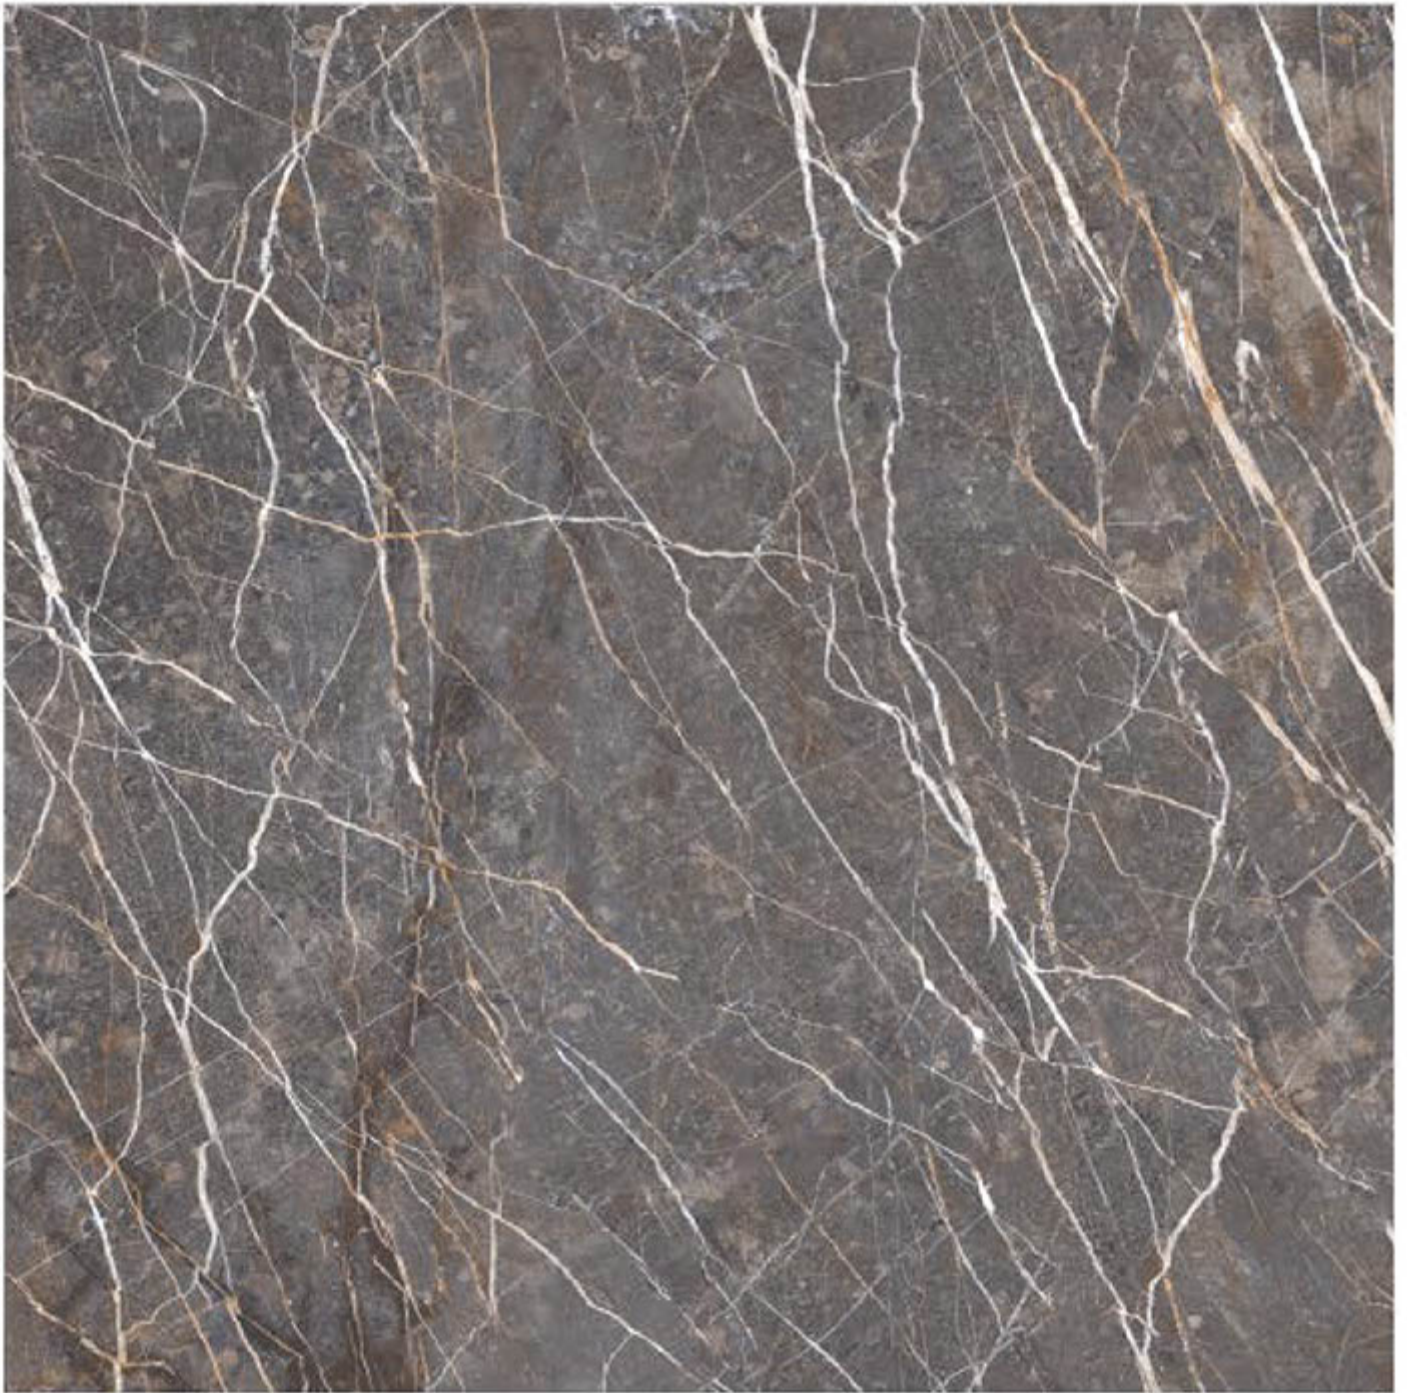

Design Name
Root Black

Size
600x600mm

Random Phase
04