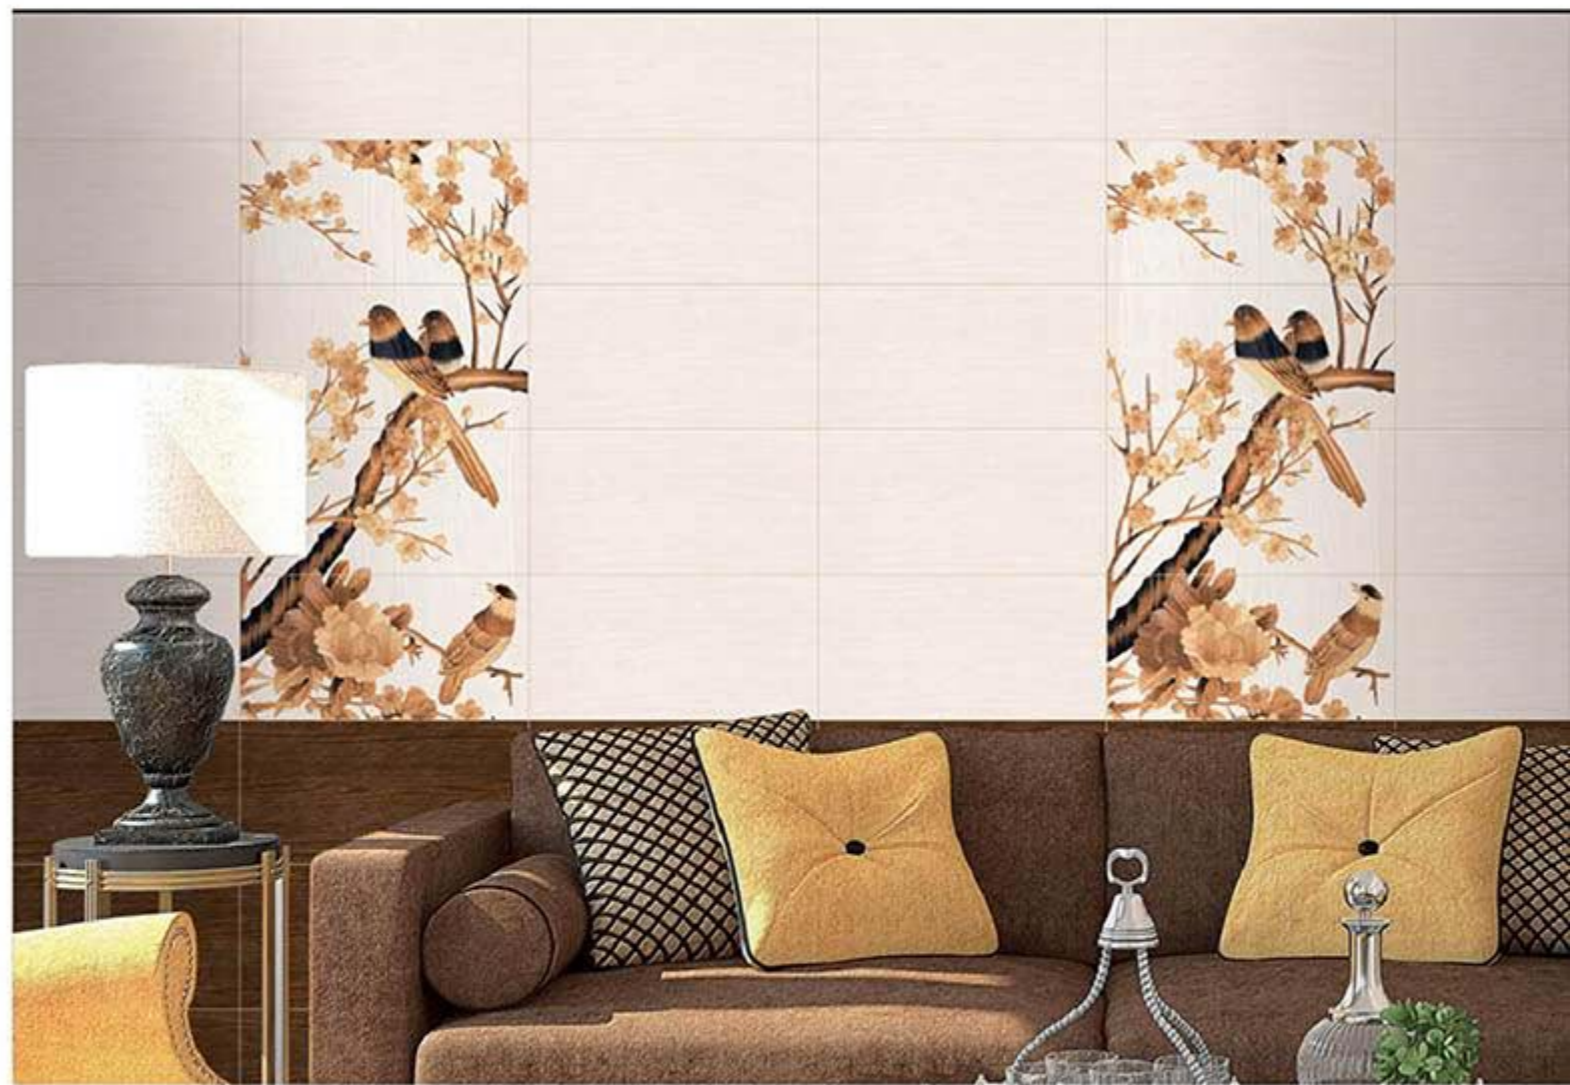

WALL
APPLICATION

HD DIGITAL
PRINTING

RANDOM
EFFECTS

GLOSSY

300x600 mm
DIGITAL WALL TILES

1796-HL-A/B/C/D

1796-L

1796-D