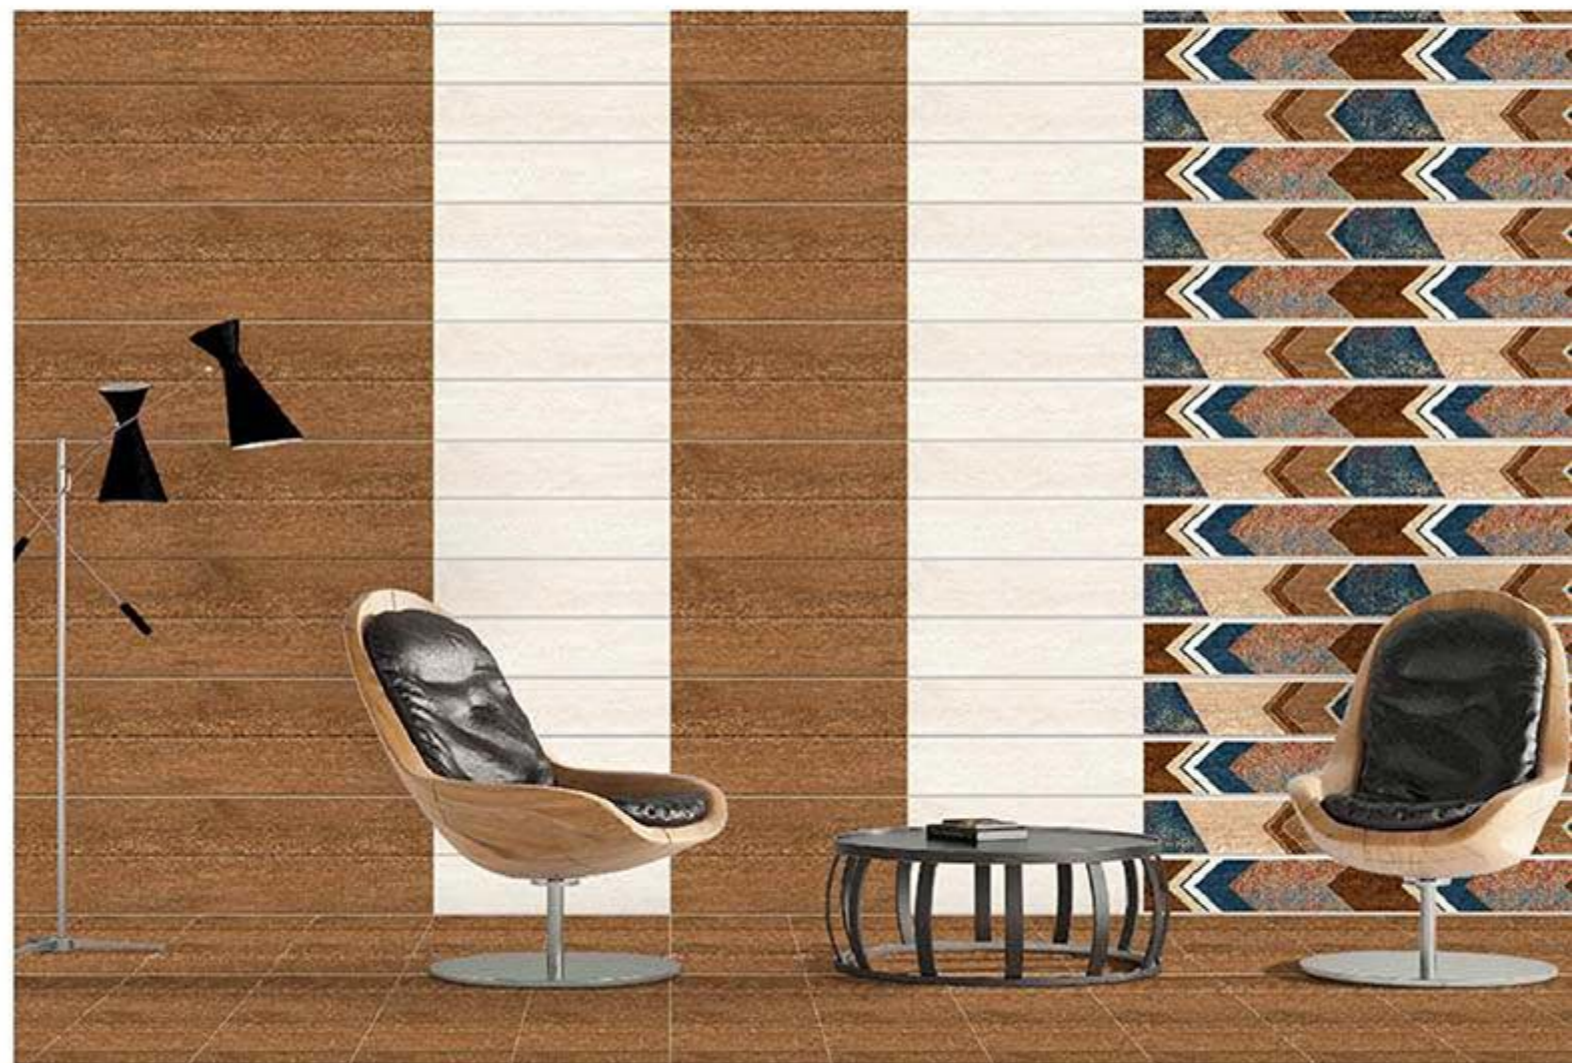

WALL
APPLICATION

HD DIGITAL
PRINTING

RANDOM
EFFECTS

GLOSSY

300x600 mm
DIGITAL WALL TILES

1619-L

1619-HL 1

1619-D