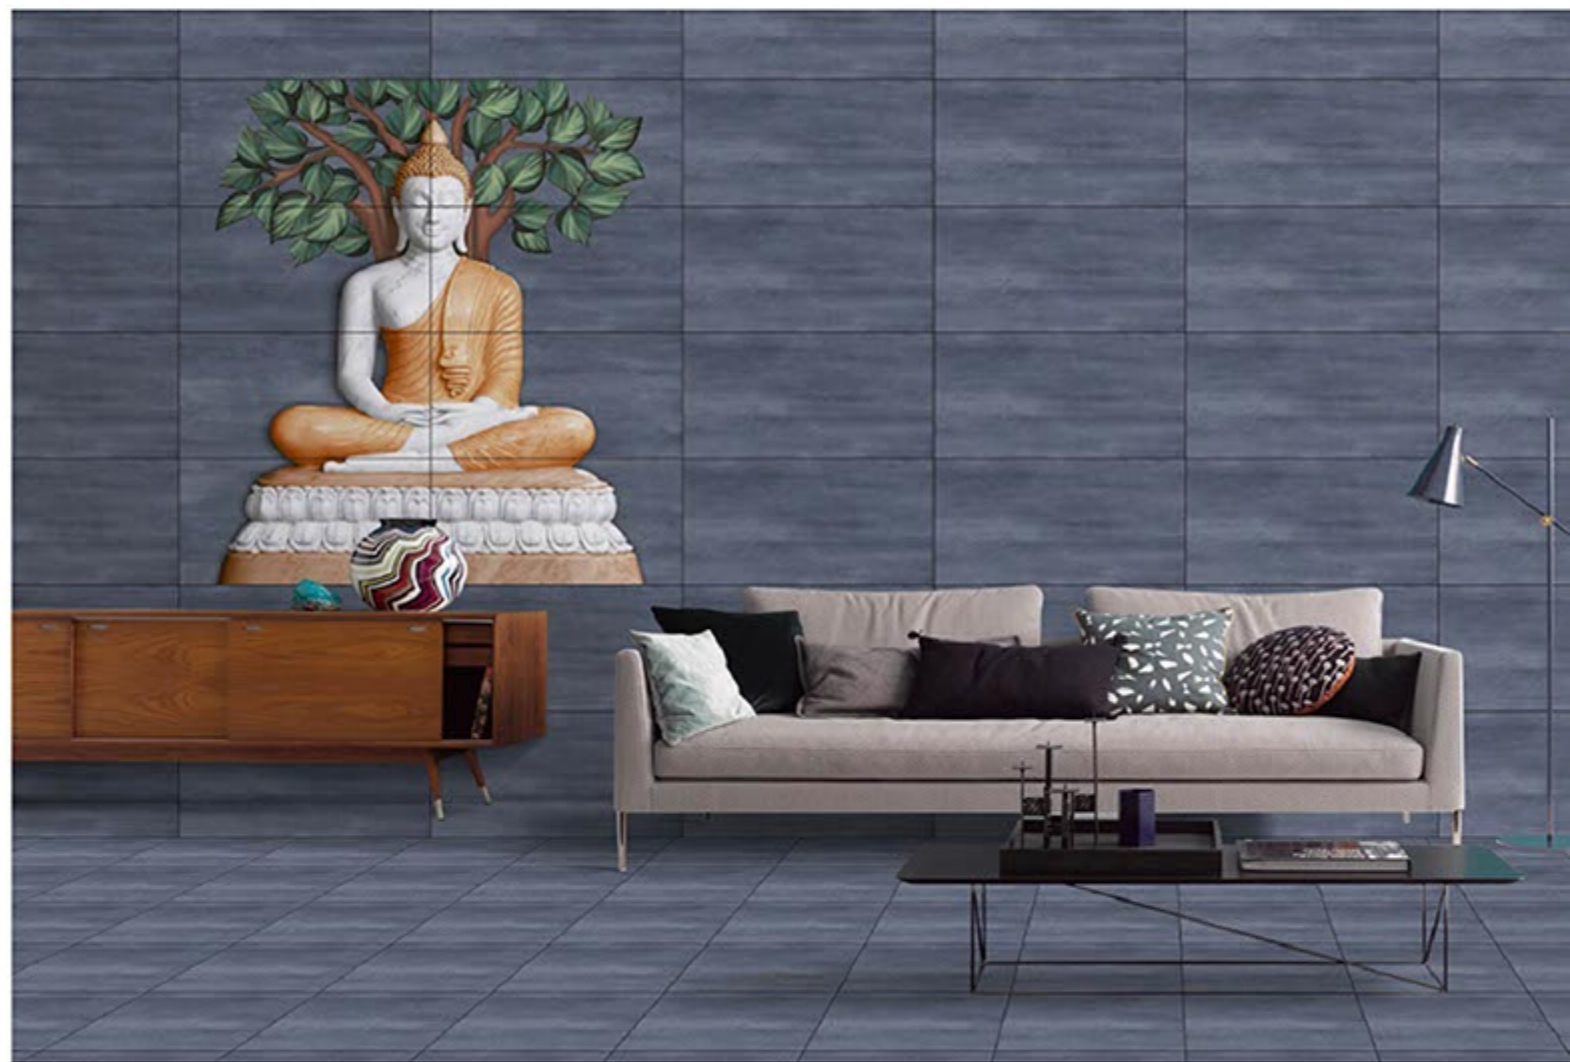

3773-D1

3773-D2

WALL
APPLICATION

HD DIGITAL
PRINTING

RANDOM
EFFECTS

MATT

300x600 mm
DIGITAL WALL TILES

3789-POSTER (8 PIC)