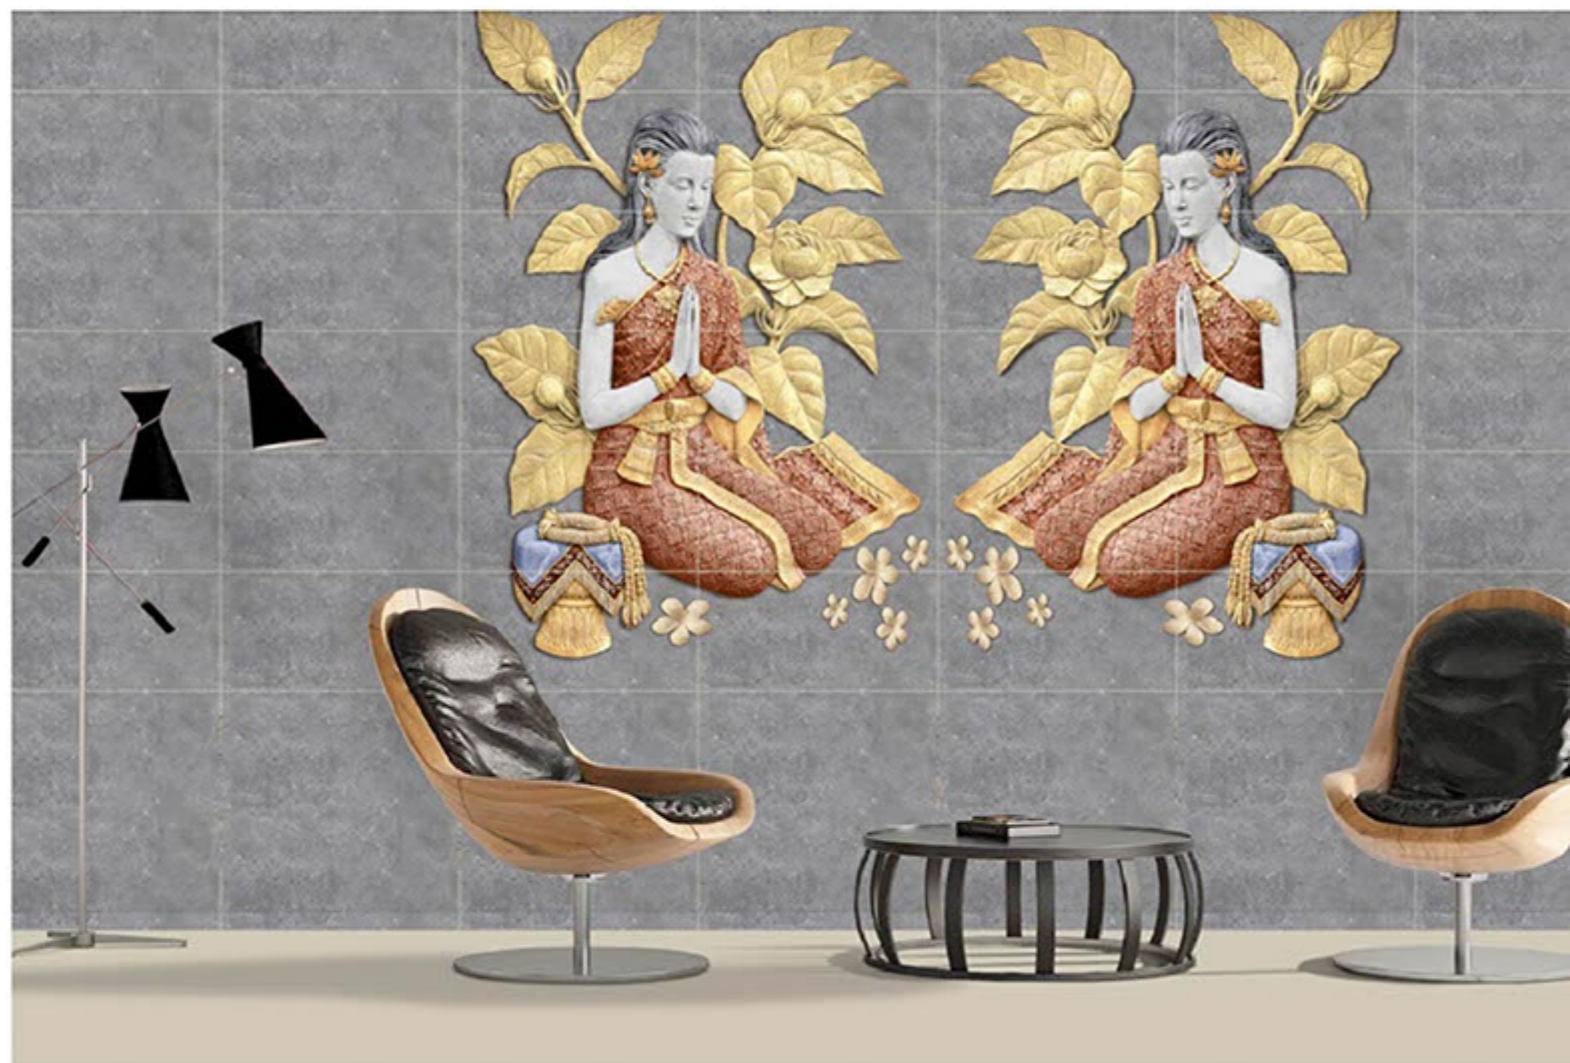

3580-D

300x600 mm
DIGITAL WALL TILES

3581-HL-LEFT (12 PIC) 3581-HL-RIGHT (12 PIC)

3581-D

WALL
APPLICATION

HD DIGITAL
PRINTING

RANDOM
EFFECTS

MATT