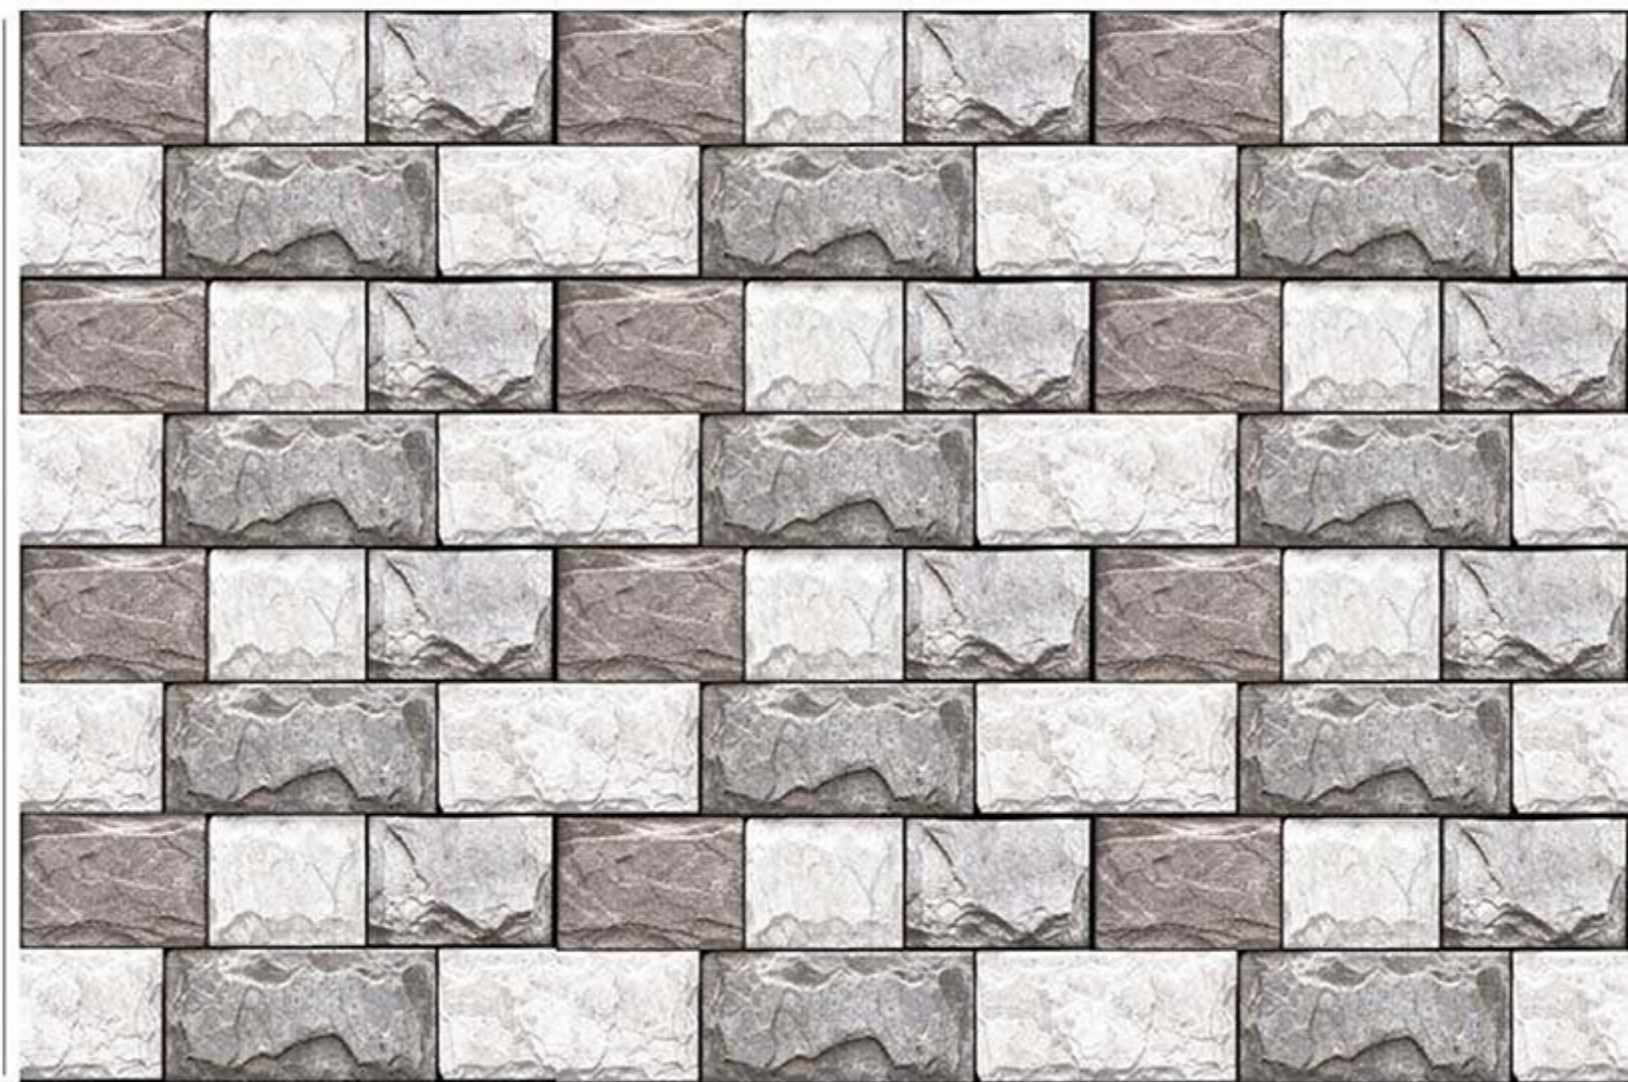

WALL
APPLICATION

HD DIGITAL
PRINTING

RANDOM
EFFECTS

MATT

300x600 mm
DIGITAL WALL TILES

203