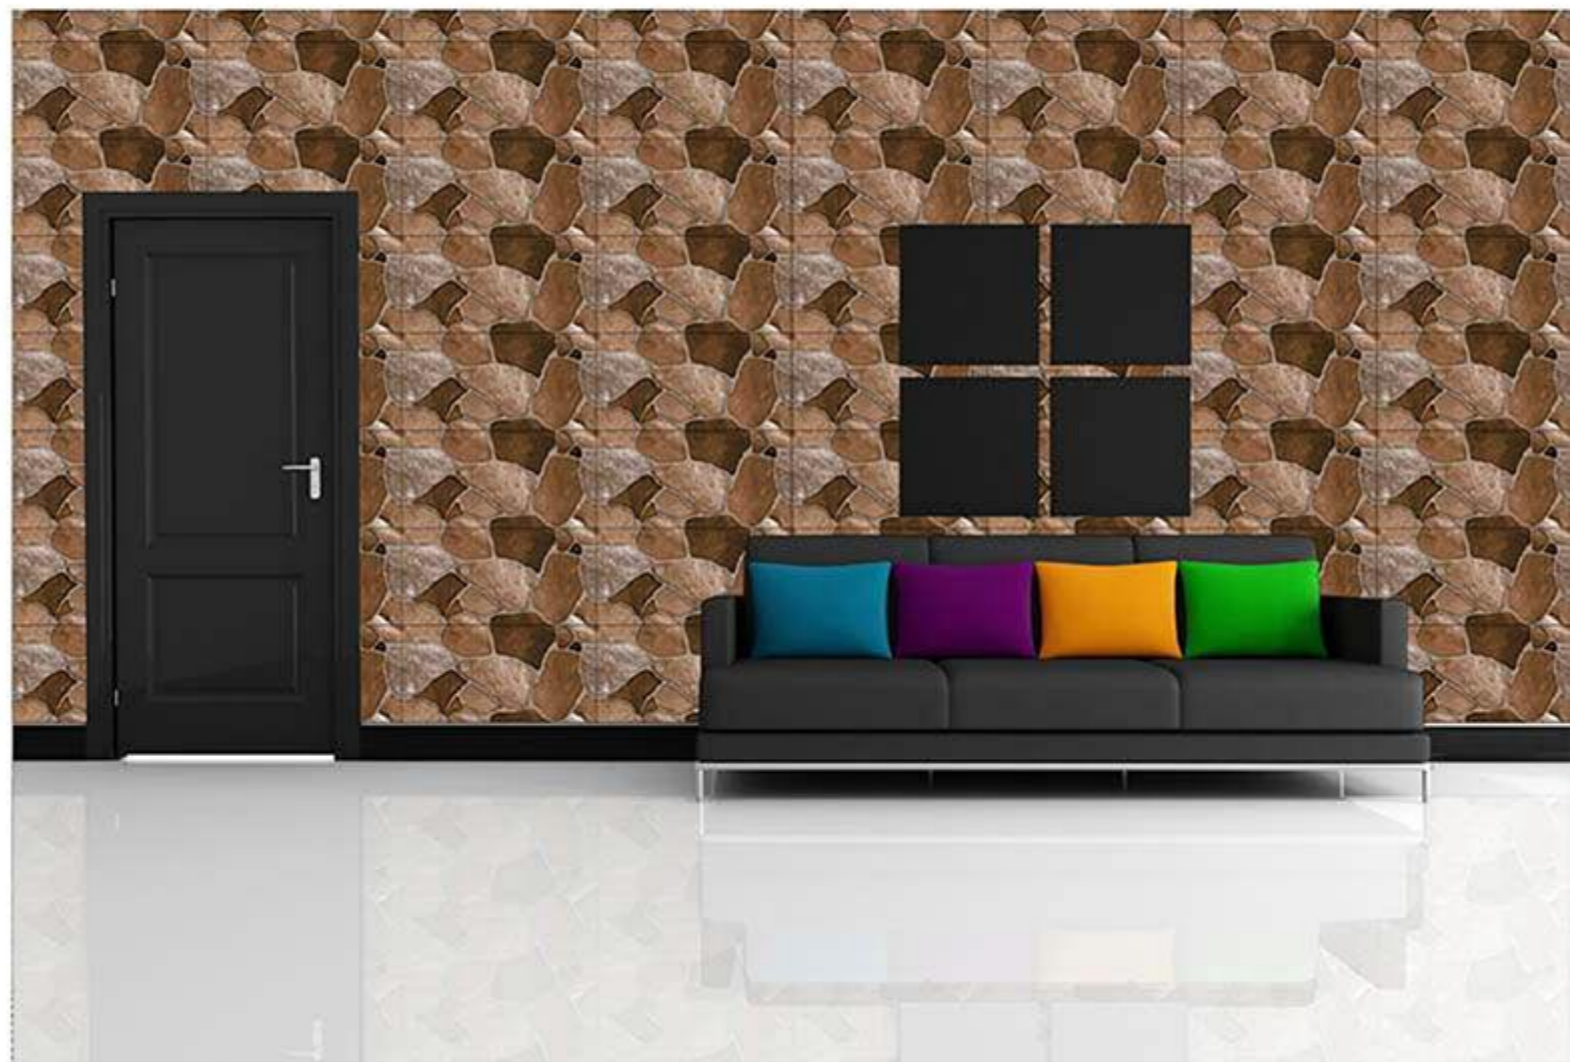

WALL
APPLICATION

HD DIGITAL
PRINTING

RANDOM
EFFECTS

MATT

300x600 mm
DIGITAL WALL TILES

133