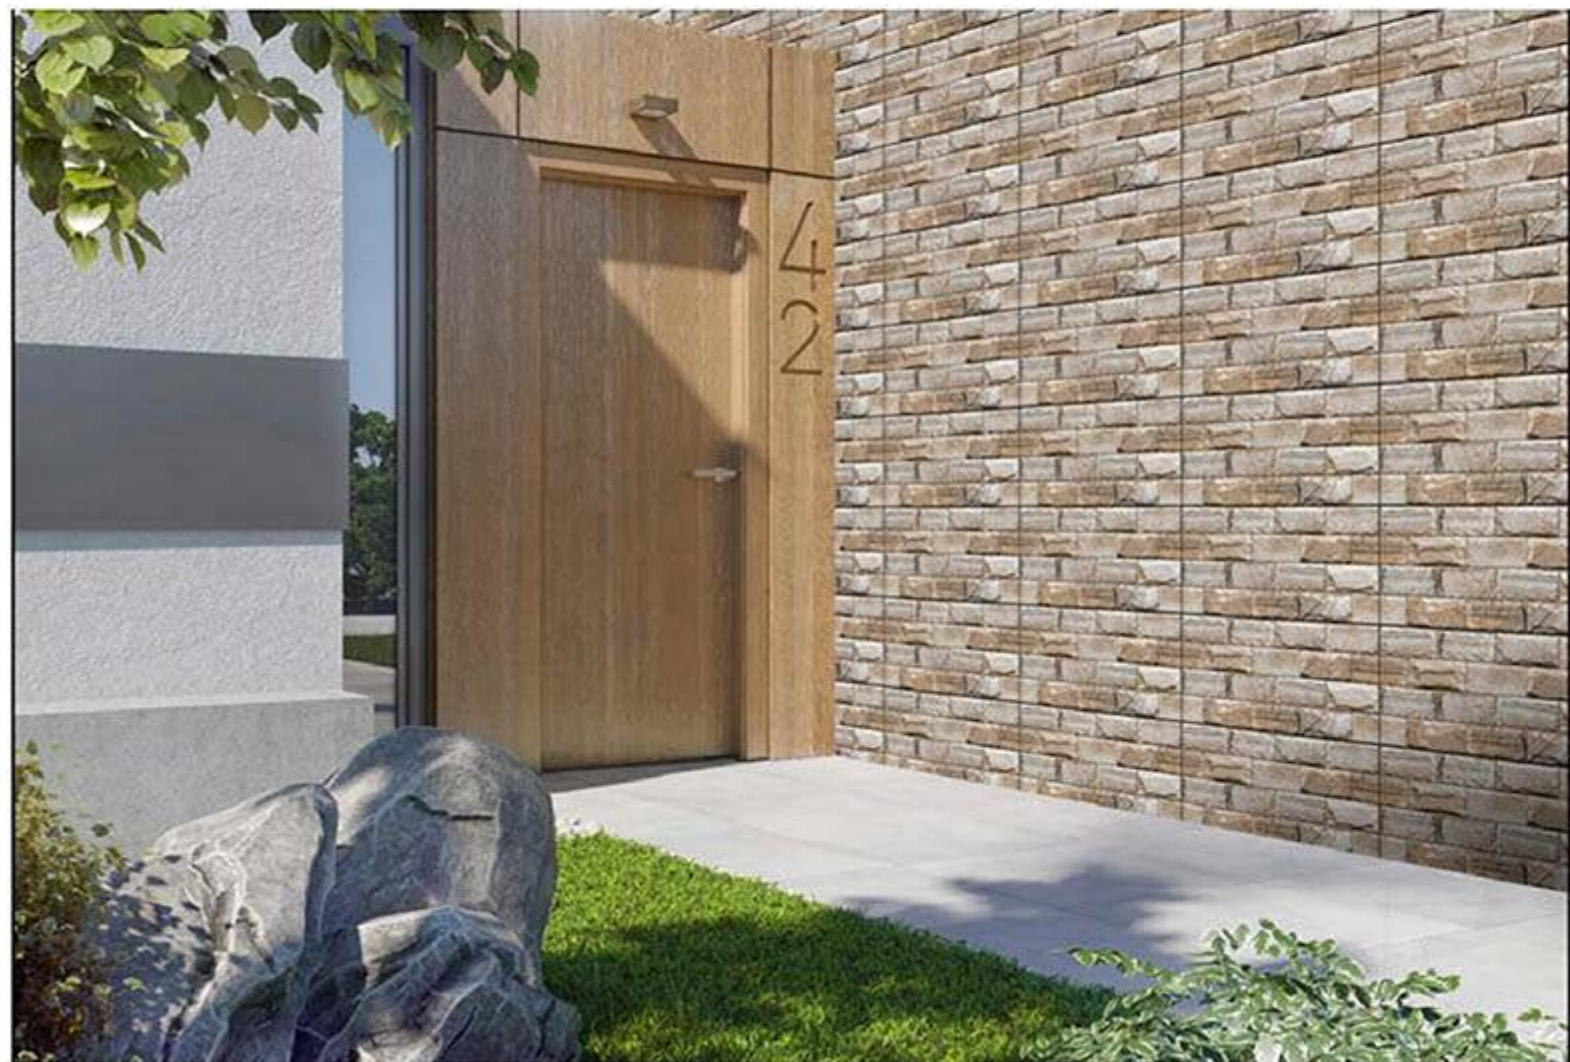

MATT

300x600 mm
DIGITAL WALL TILES

222

300x600 mm
DIGITAL WALL TILES

221

WALL
APPLICATION

HD DIGITAL
PRINTING

RANDOM
EFFECTS