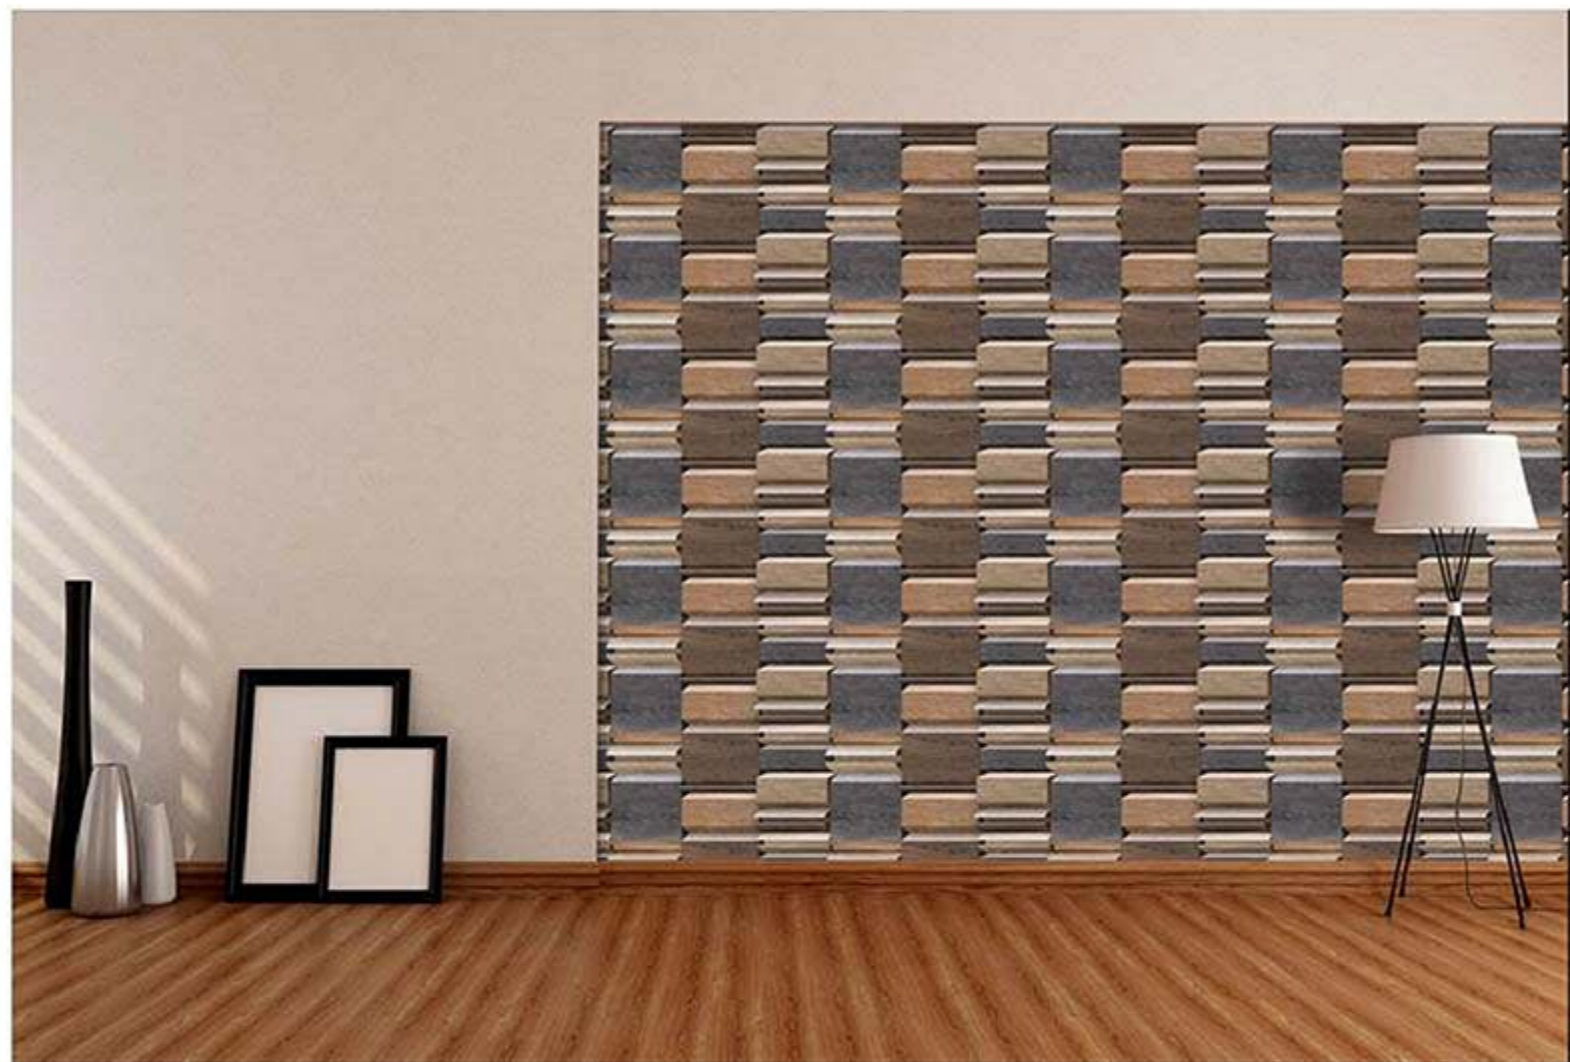

300x600 mm
DIGITAL WALL TILES

105