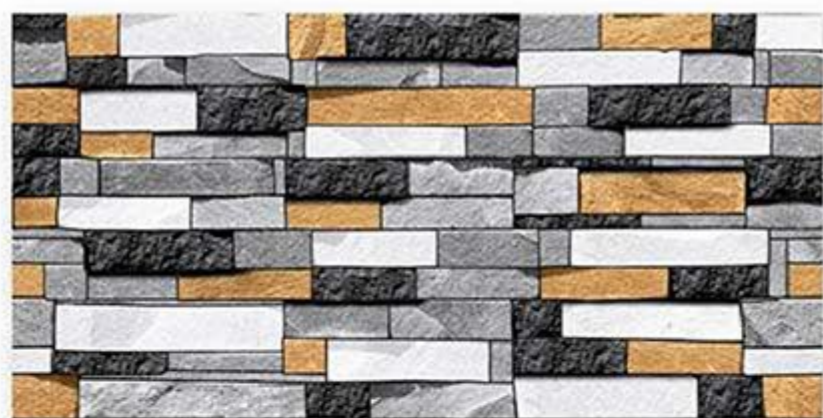

WALL
APPLICATION

HD DIGITAL
PRINTING

RANDOM
EFFECTS

MATT

300x600 mm
DIGITAL WALL TILES

241