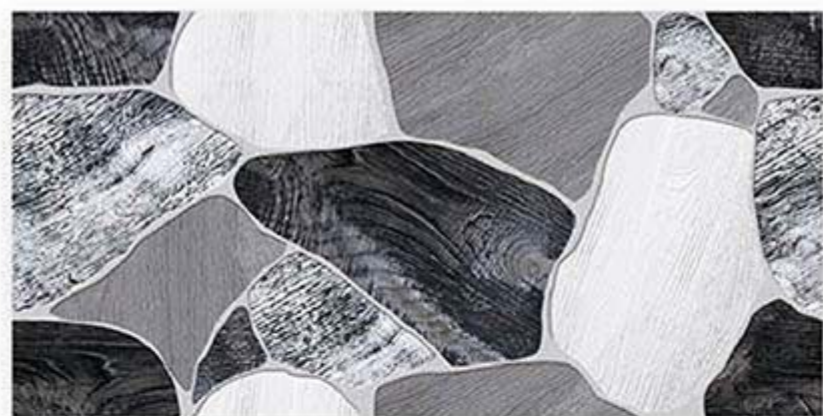

WALL
APPLICATION

HD DIGITAL
PRINTING

RANDOM
EFFECTS

MATT

300x600 mm
DIGITAL WALL TILES

148