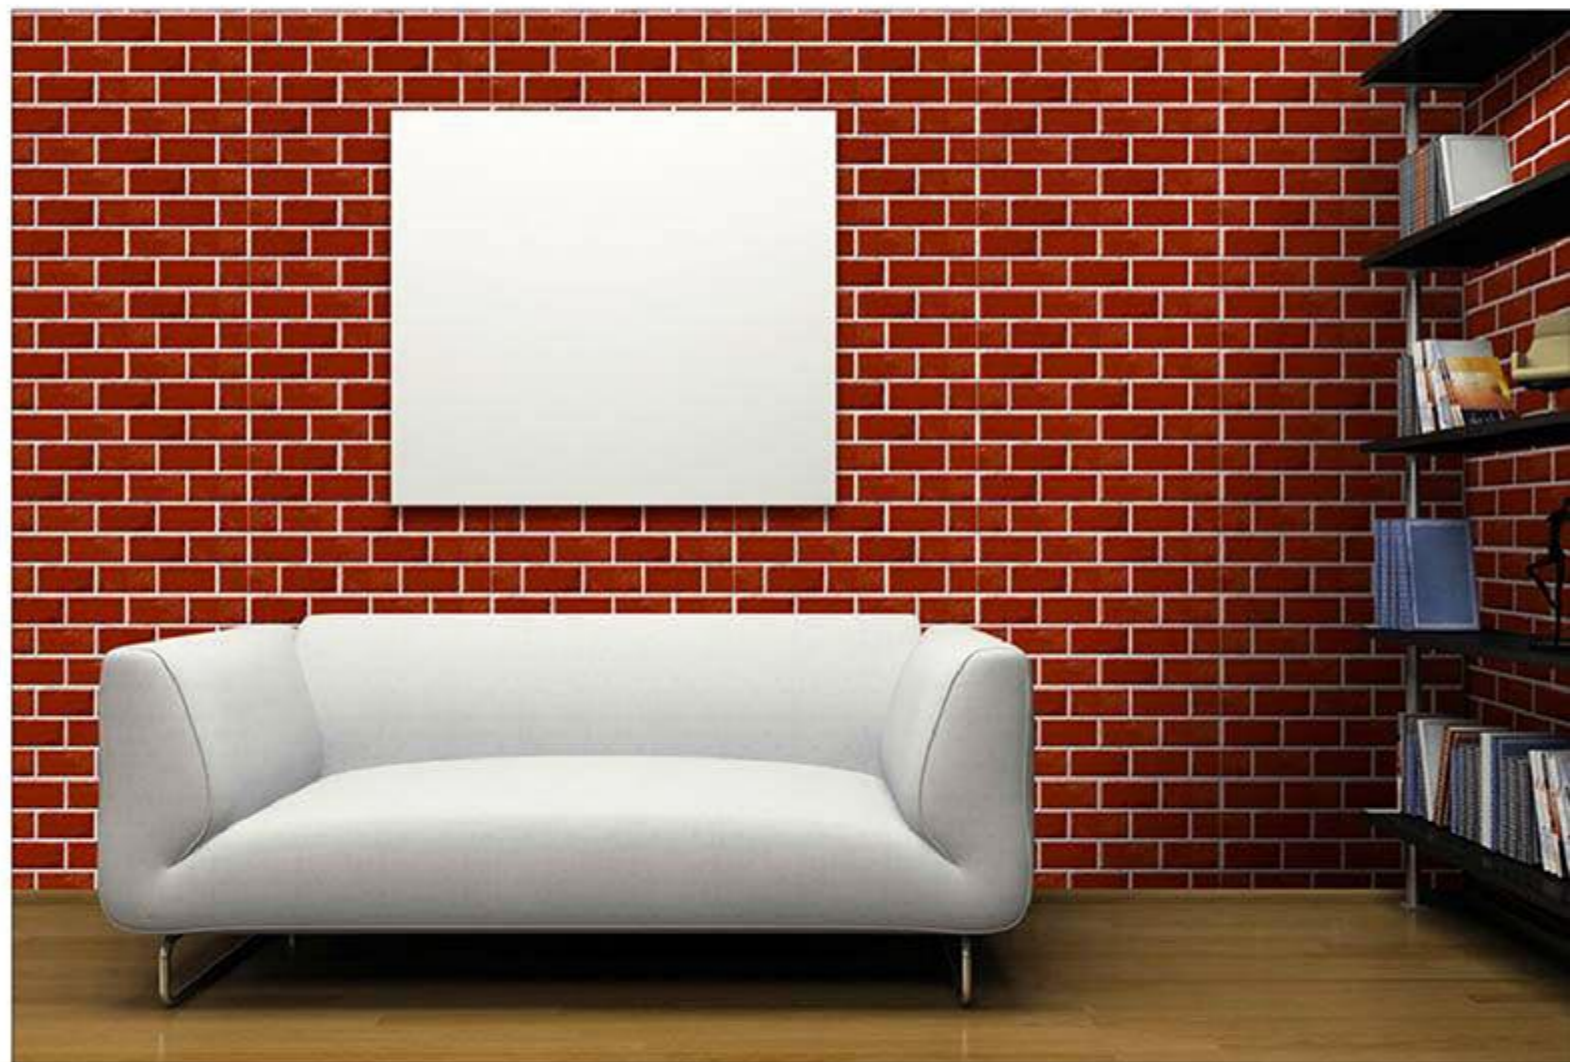

WALL
APPLICATION

HD DIGITAL
PRINTING

RANDOM
EFFECTS

MATT

300x600 mm DIGITAL WALL TILES

214