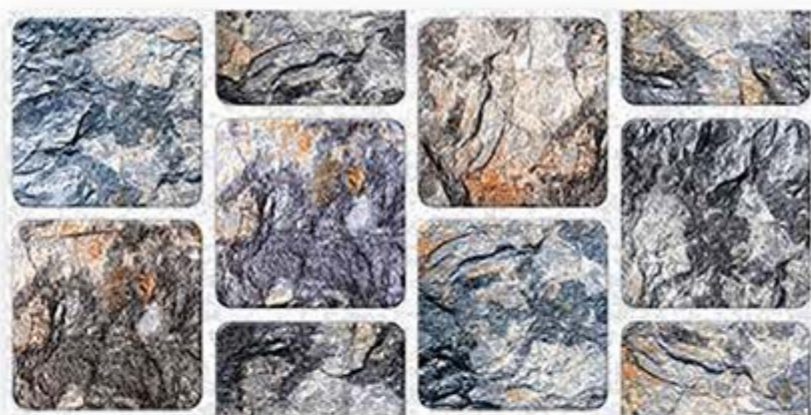

WALL
APPLICATION

HD DIGITAL
PRINTING

RANDOM
EFFECTS

MATT

300x600 mm DIGITAL WALL TILES

139