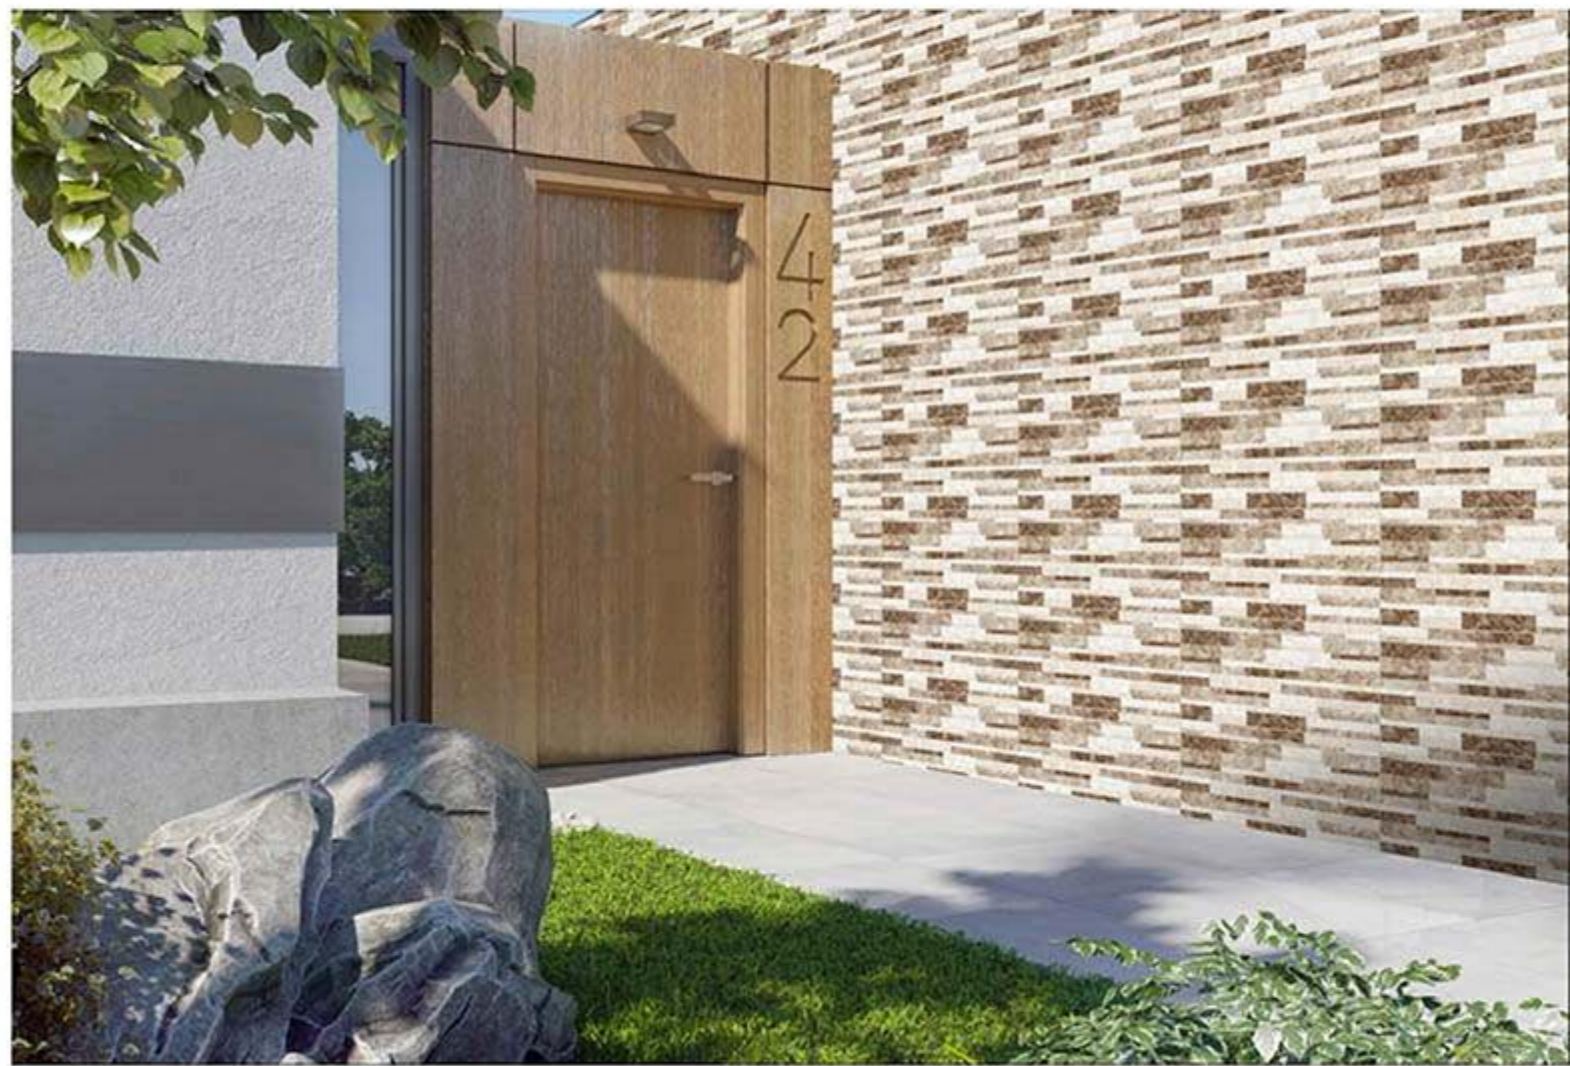

HD DIGITAL
PRINTING

RANDOM
EFFECTS

MATT

300x600 mm DIGITAL WALL TILES

211

WALL
APPLICATION

HD DIGITAL
PRINTING

RANDOM
EFFECTS