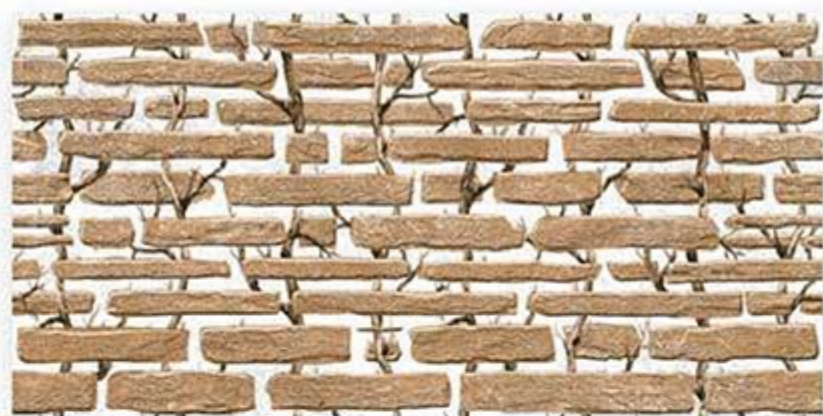

MATT

300x600 mm
DIGITAL WALL TILES

180

WALL
APPLICATION

HD DIGITAL
PRINTING

RANDOM
EFFECTS

MATT

300x600 mm
DIGITAL WALL TILES