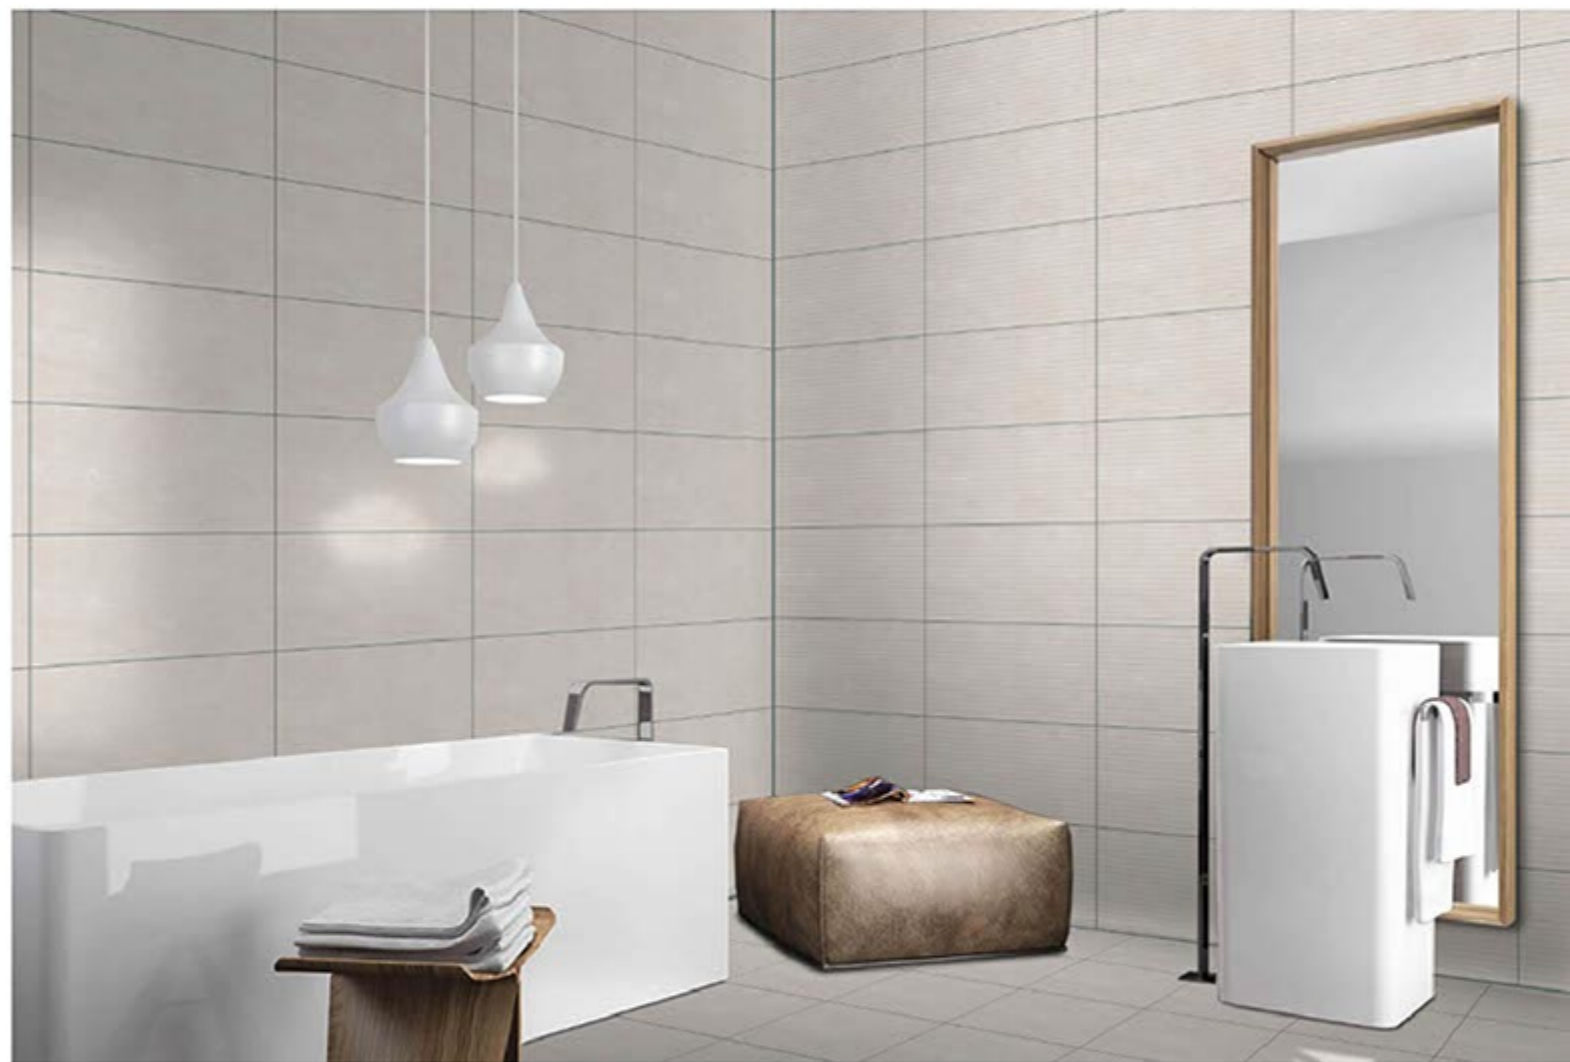

300x600 mm
DIGITAL WALL TILES

3787-L

3787-HL 1

3787-L

WALL
APPLICATION

HD DIGITAL
PRINTING

RANDOM
EFFECTS

MATT