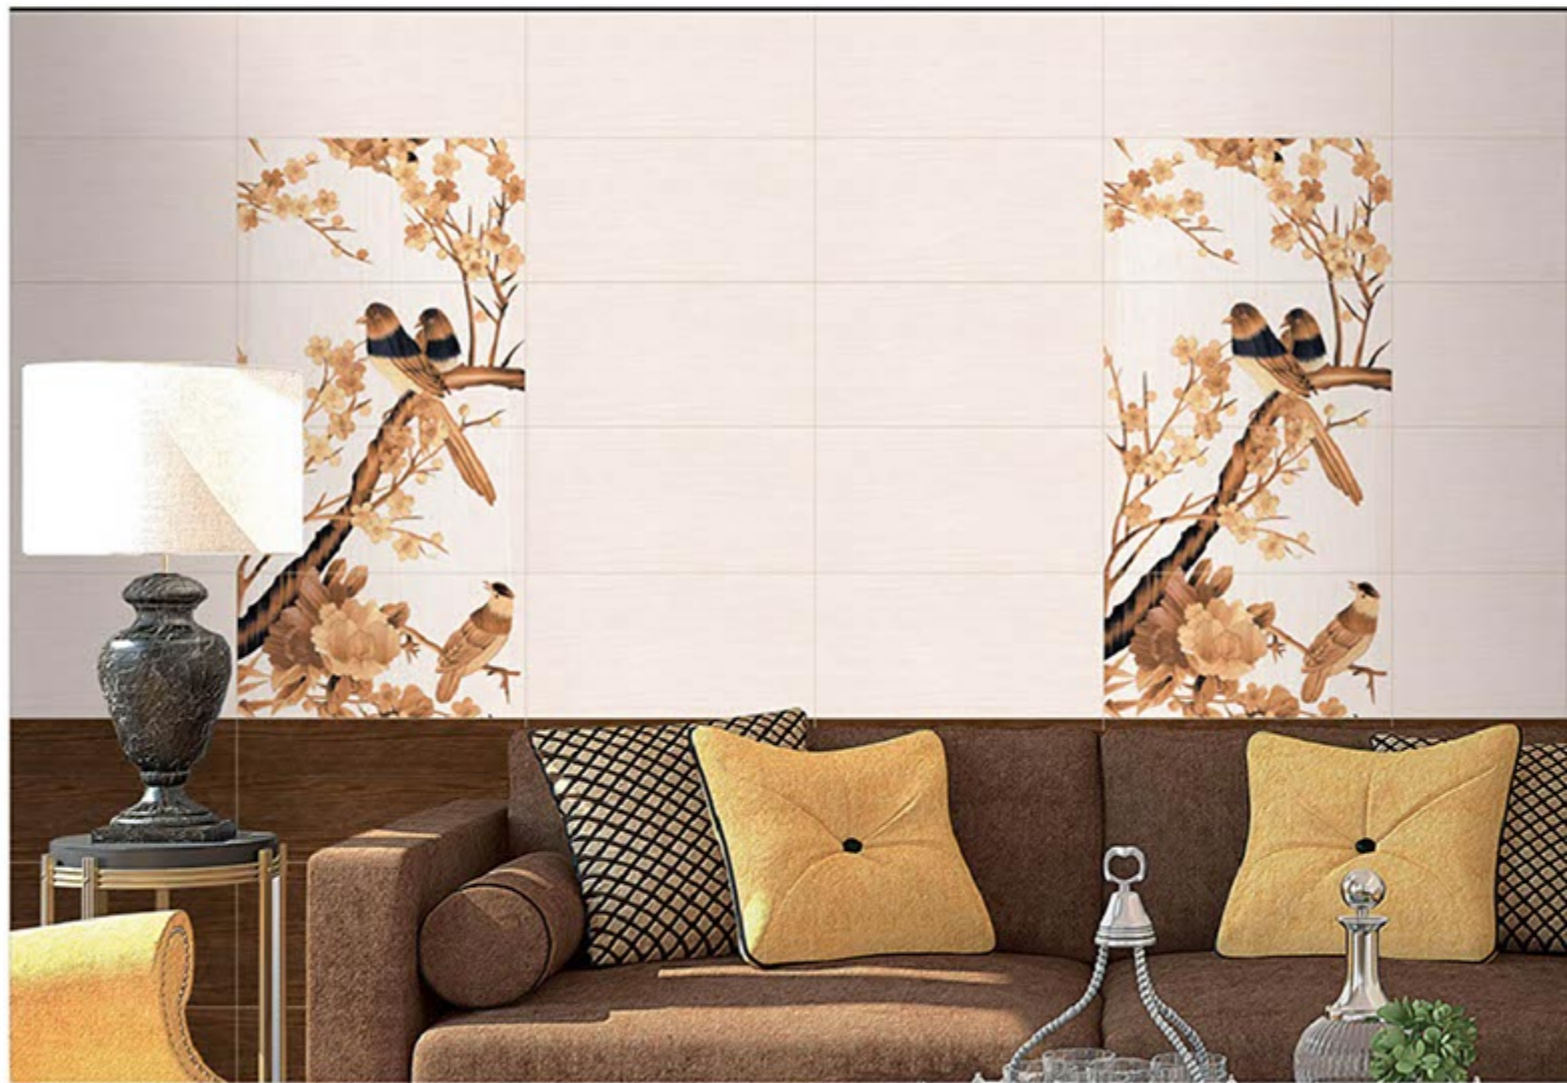

# 300x600 mm DIGITAL WALL TILES

1796-HL-A/B/C/D

1796-L

1796-D

WALL APPLICATION | HD DIGITAL PRINTING | RANDOM EFFECTS | GLOSSY

**300x600 mm**  
DIGITAL WALL TILES

1797-POSTER-(6 pic)

WALL APPLICATION | HD DIGITAL PRINTING | RANDOM EFFECTS | GLOSSY