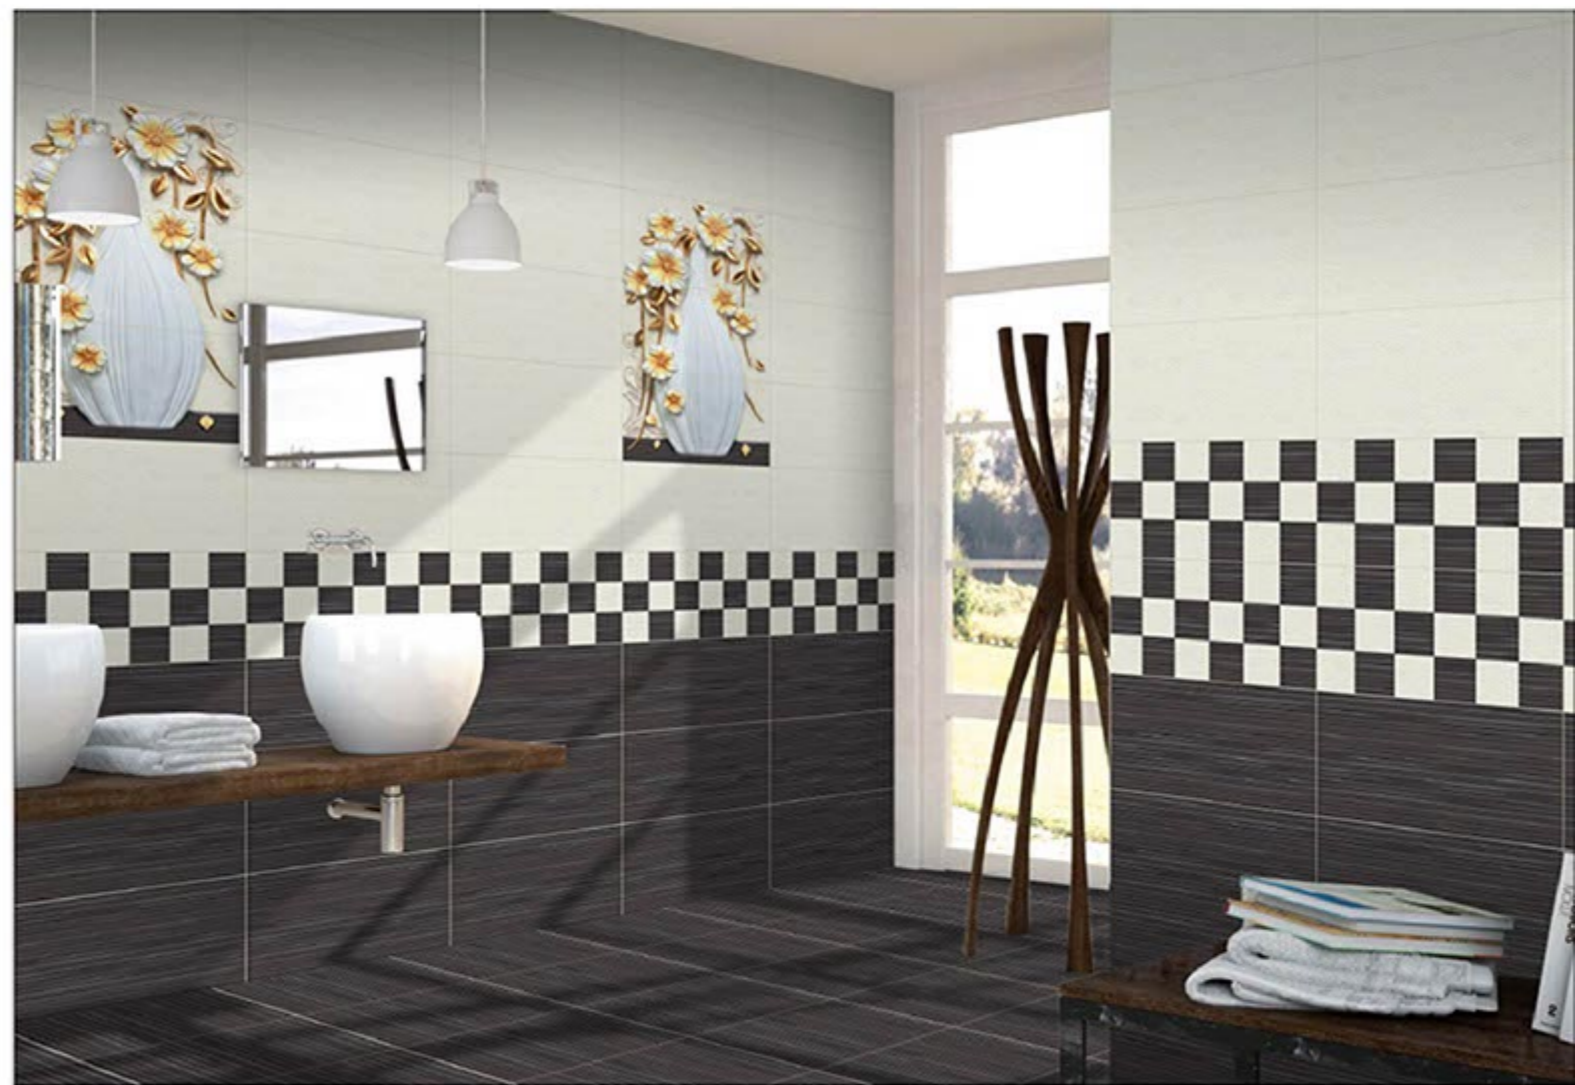

# 300x600 mm DIGITAL WALL TILES

1804-Poster-(3 Pis)

1804-L

1804-HL

1804-D

WALL  
APPLICATION

HD DIGITAL  
PRINTING

RANDOM  
EFFECTS