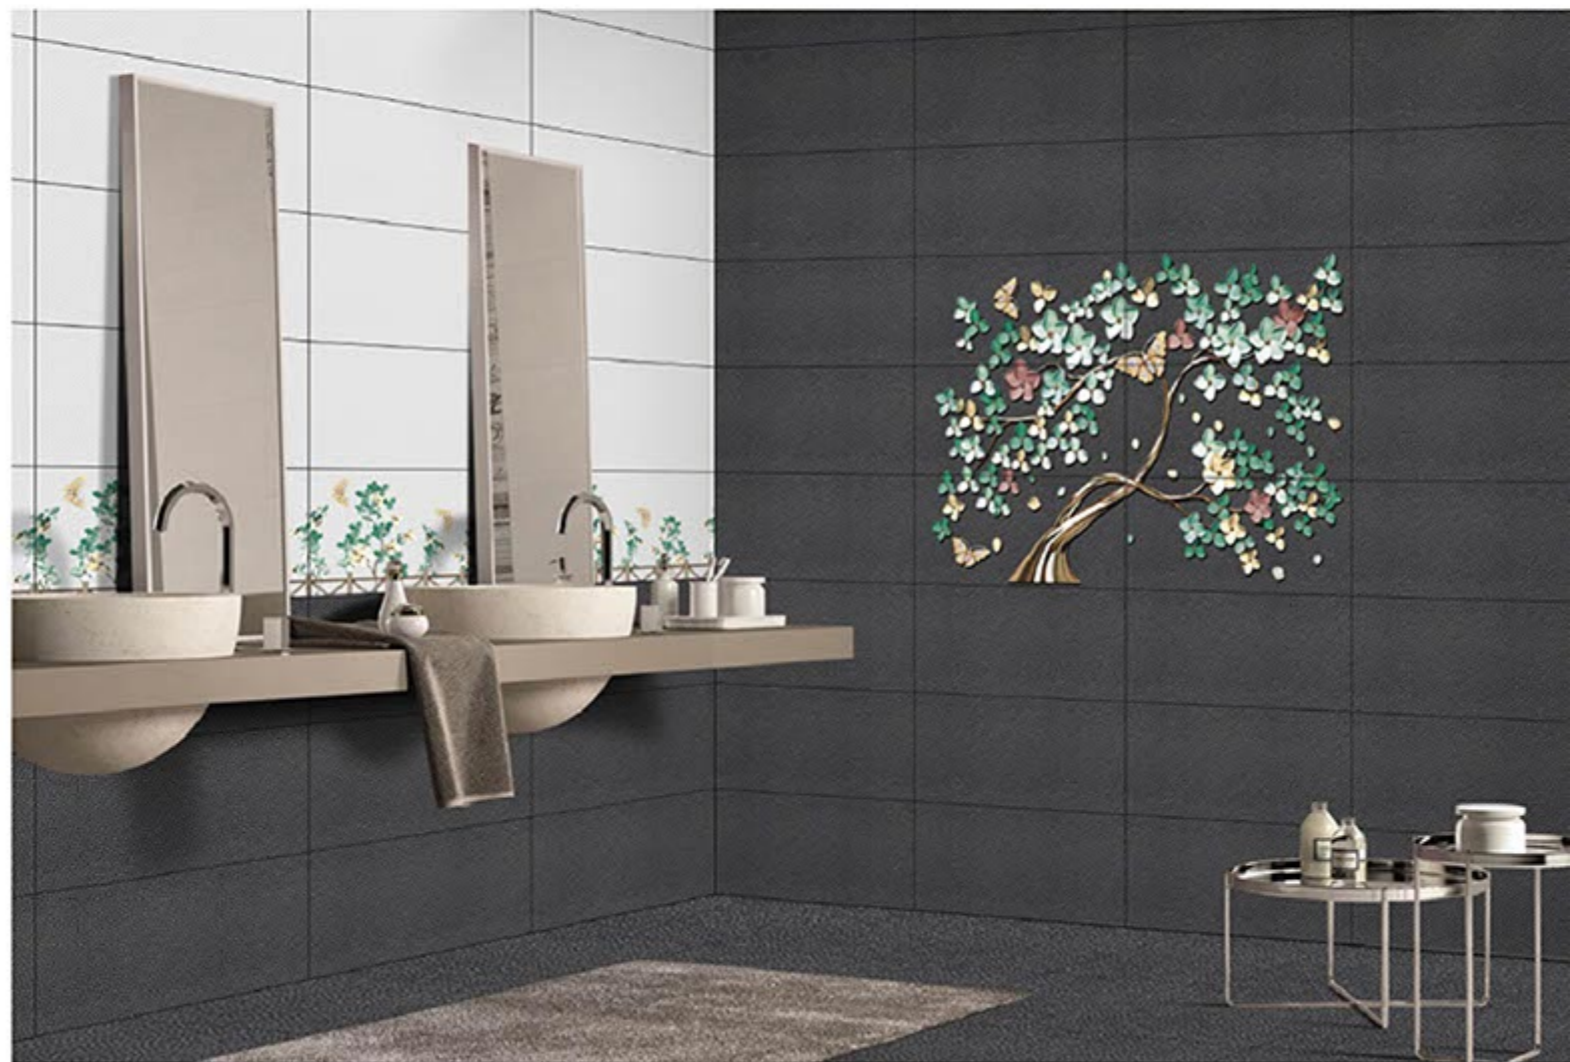

WALL
APPLICATION

HD DIGITAL
PRINTING

RANDOM
EFFECTS

GLOSSY

300x600 mm
DIGITAL WALL TILES