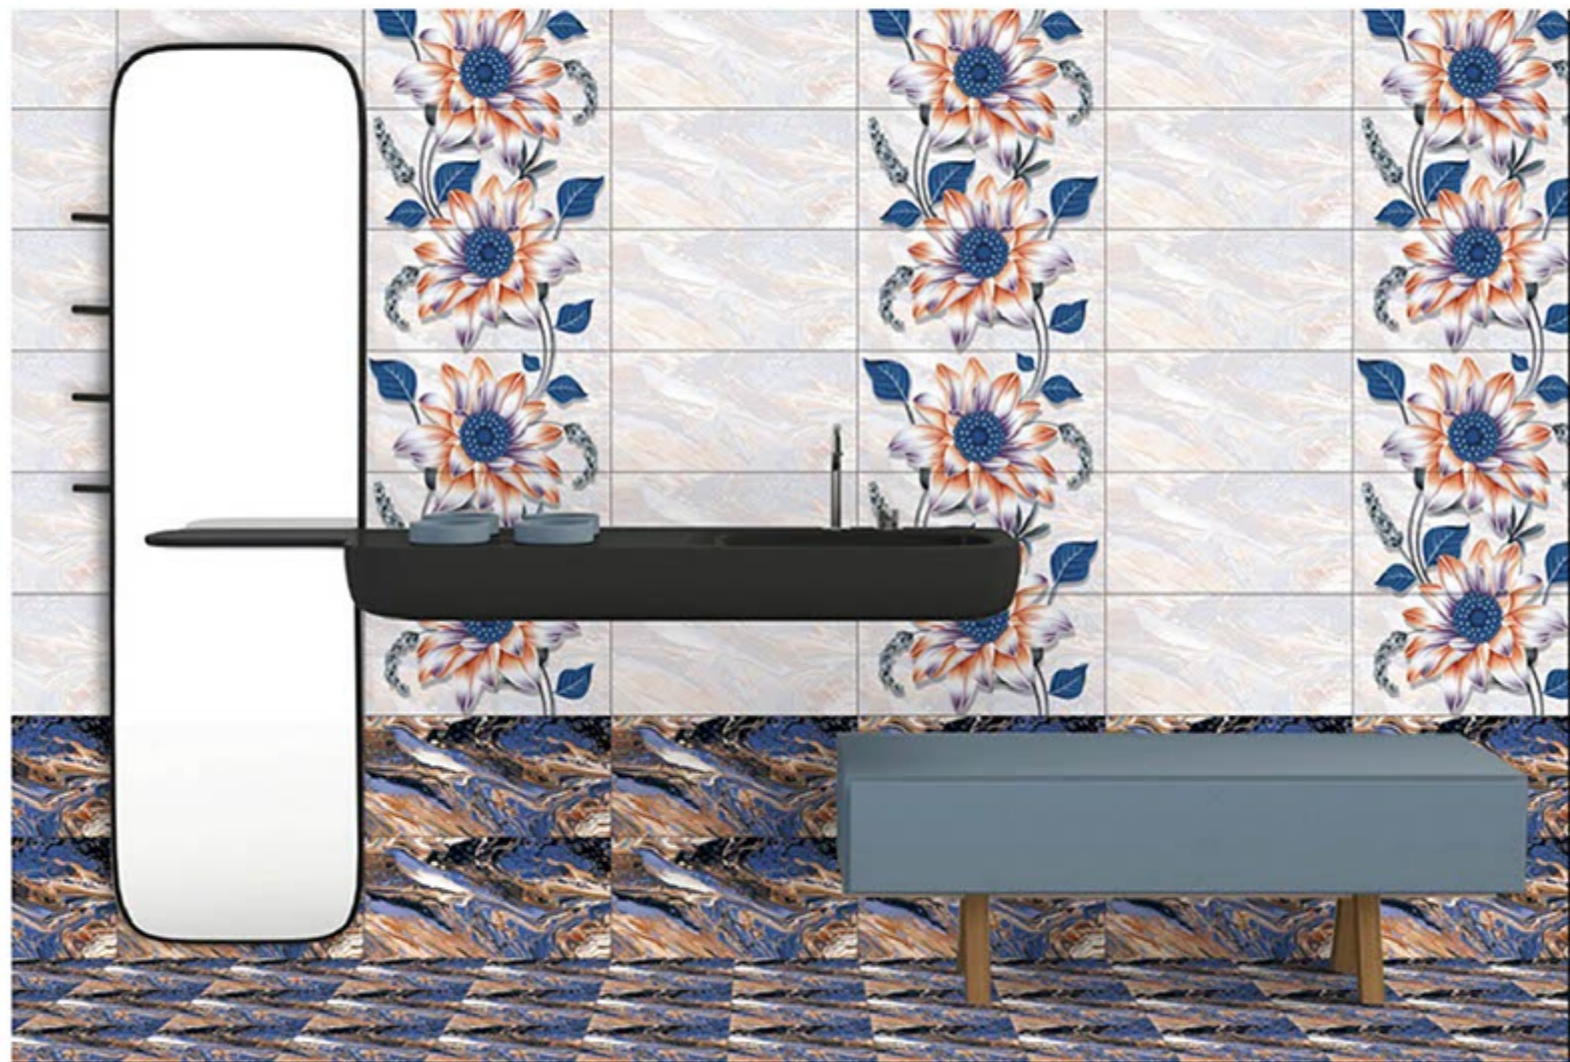

WALL APPLICATION

HD DIGITAL PRINTING

RANDOM EFFECTS

GLOSSY

300x600 mm
DIGITAL WALL TILES