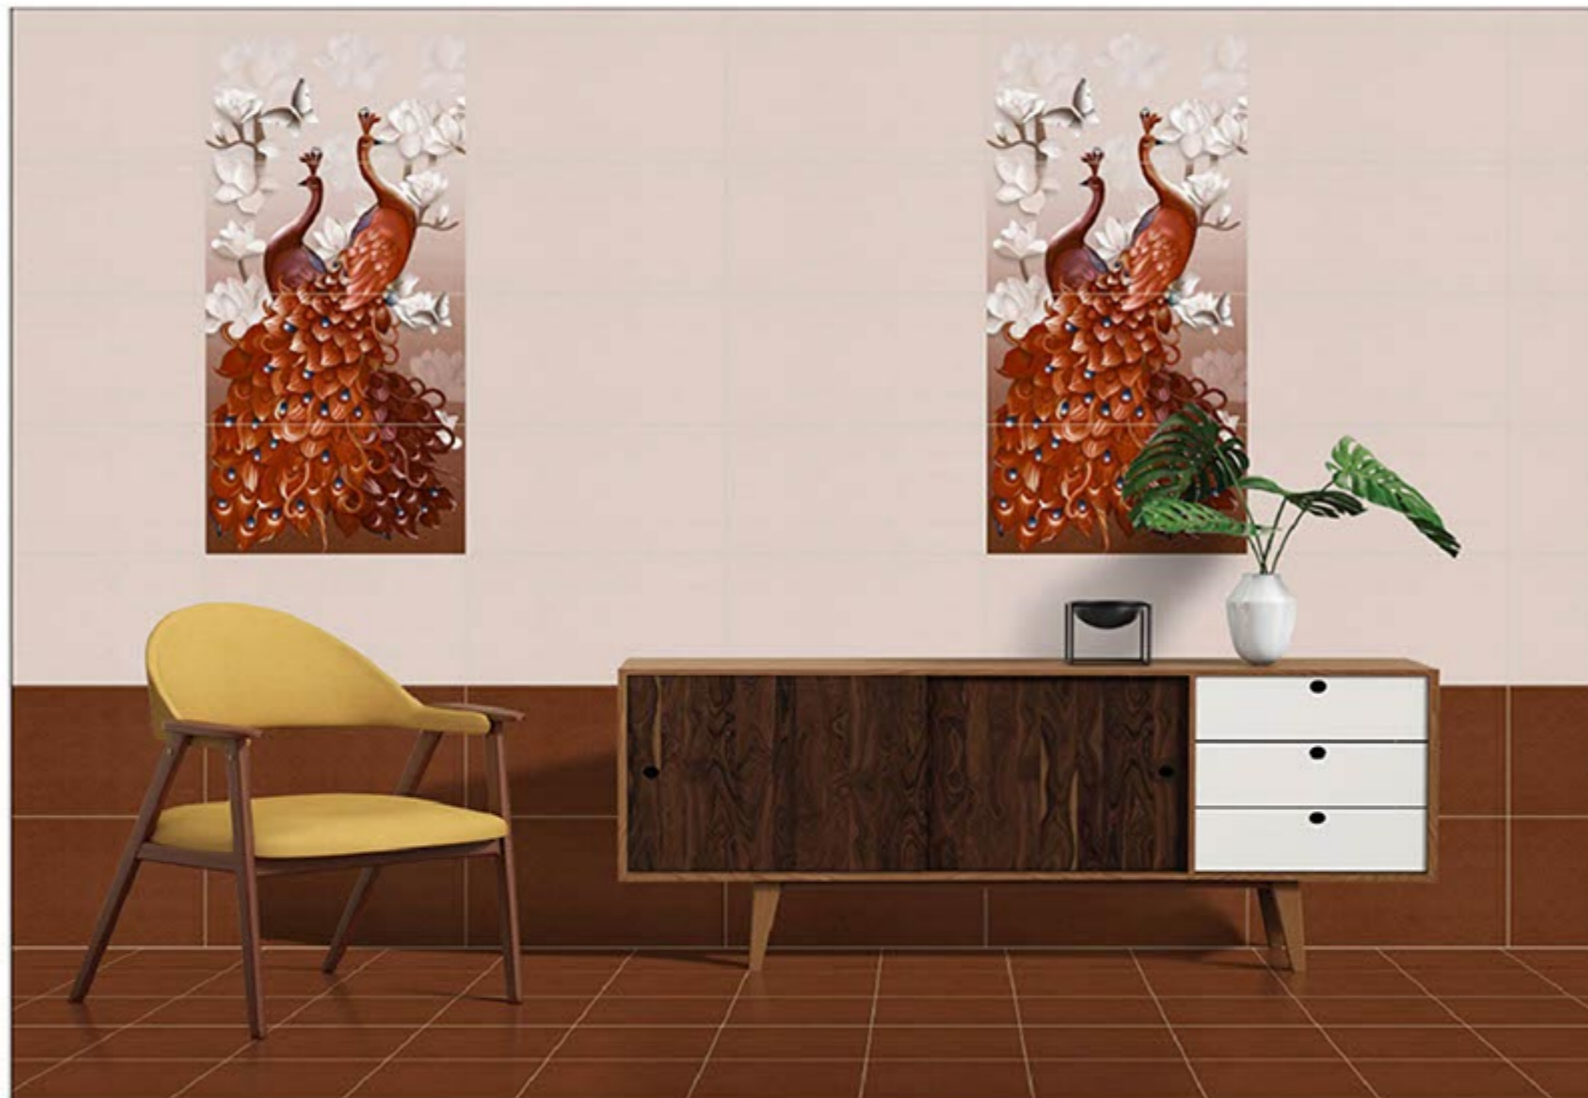

WALL
APPLICATION

HD DIGITAL
PRINTING

RANDOM
EFFECTS

GLOSSY

300x600 mm
DIGITAL WALL TILES