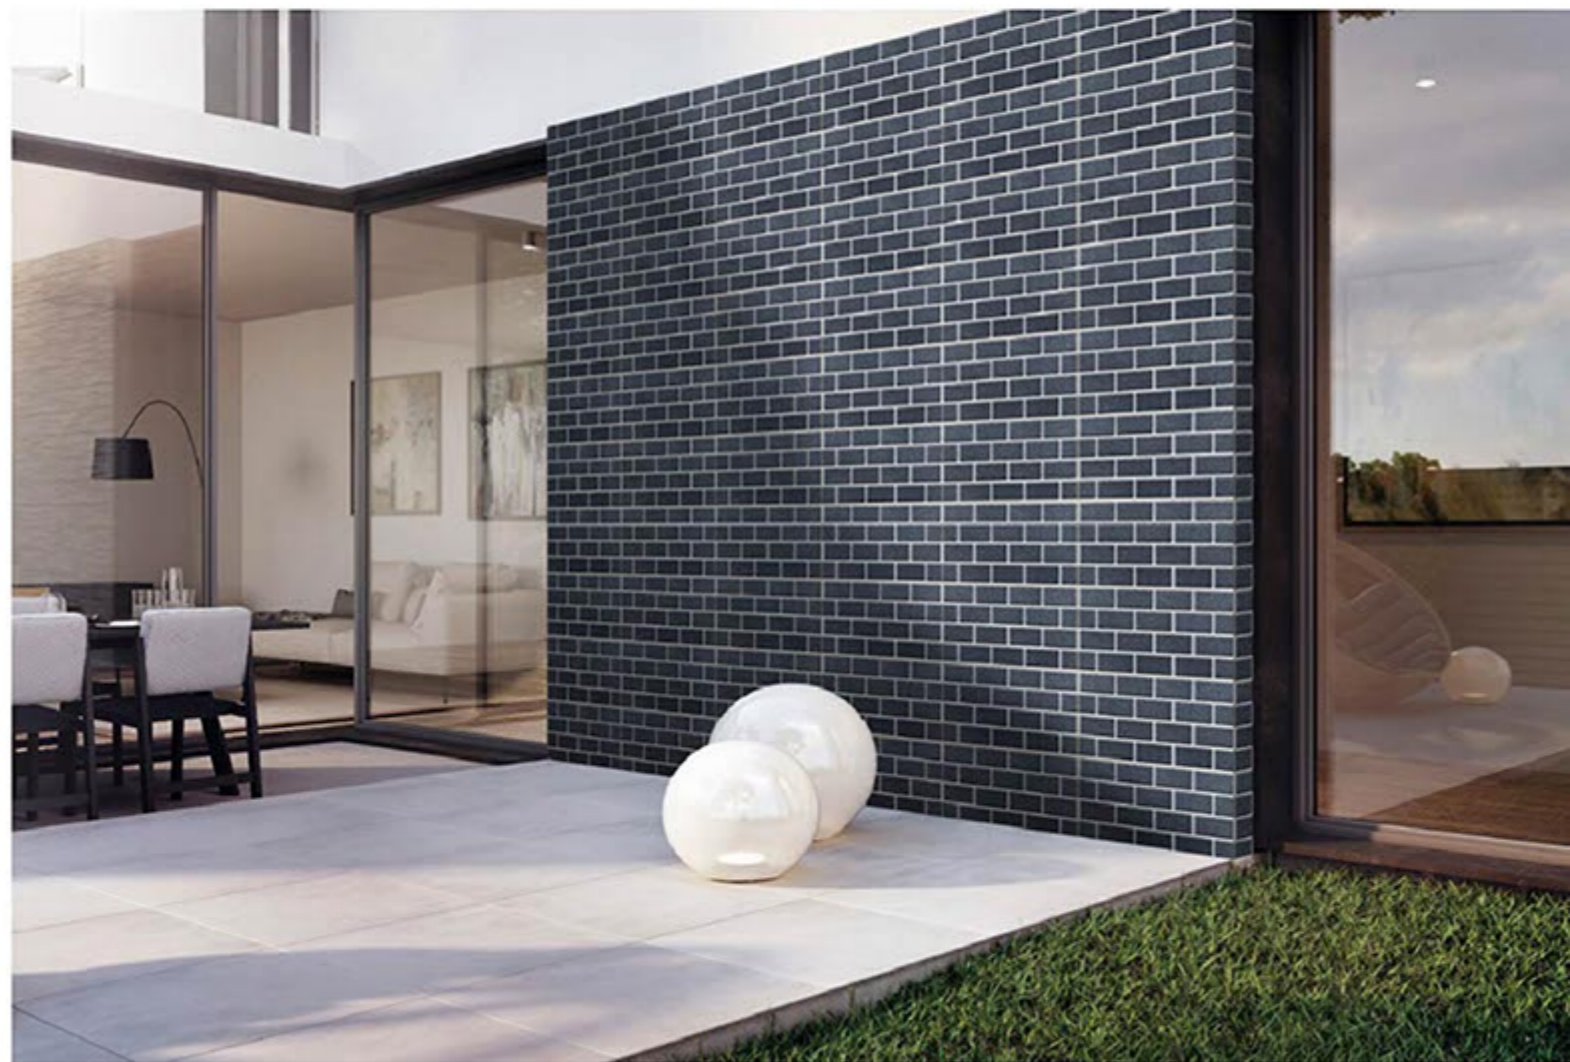

567

WALL
APPLICATION

HD DIGITAL
PRINTING

RANDOM
EFFECTS

GLOSSY

300x600 mm DIGITAL WALL TILES

566

WALL
APPLICATION