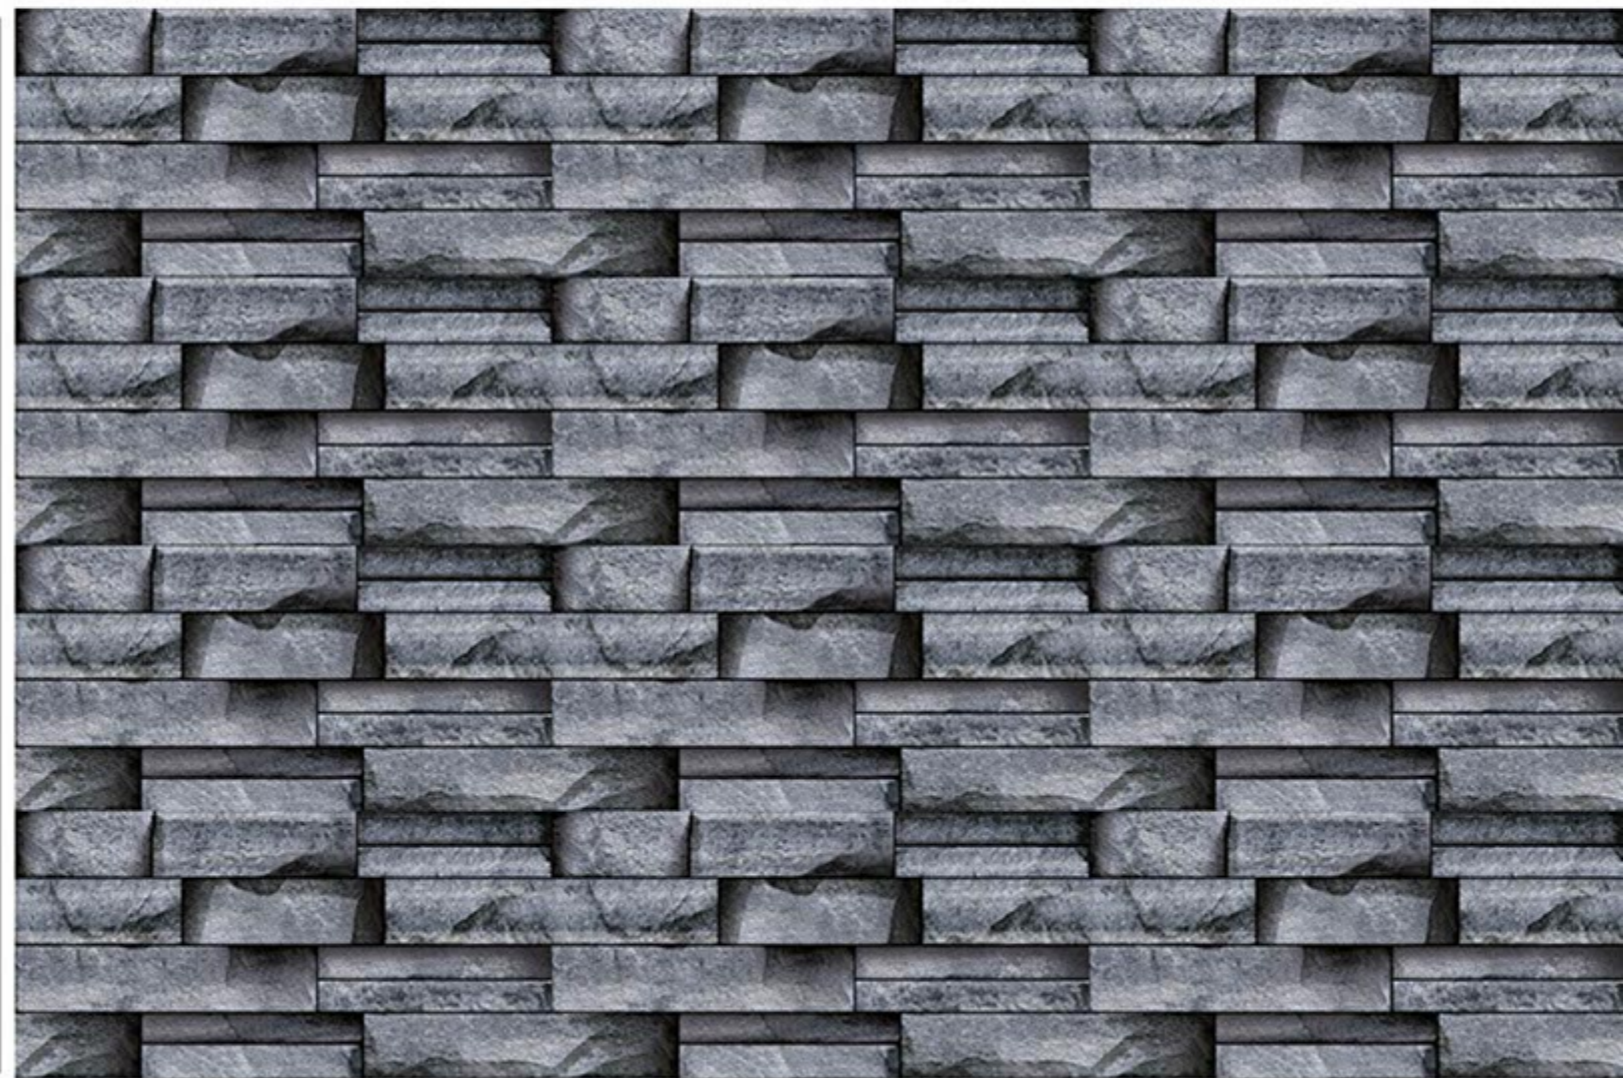

WALL
APPLICATION

HD DIGITAL
PRINTING

RANDOM
EFFECTS

GLOSSY

300x600 mm
DIGITAL WALL TILES

575