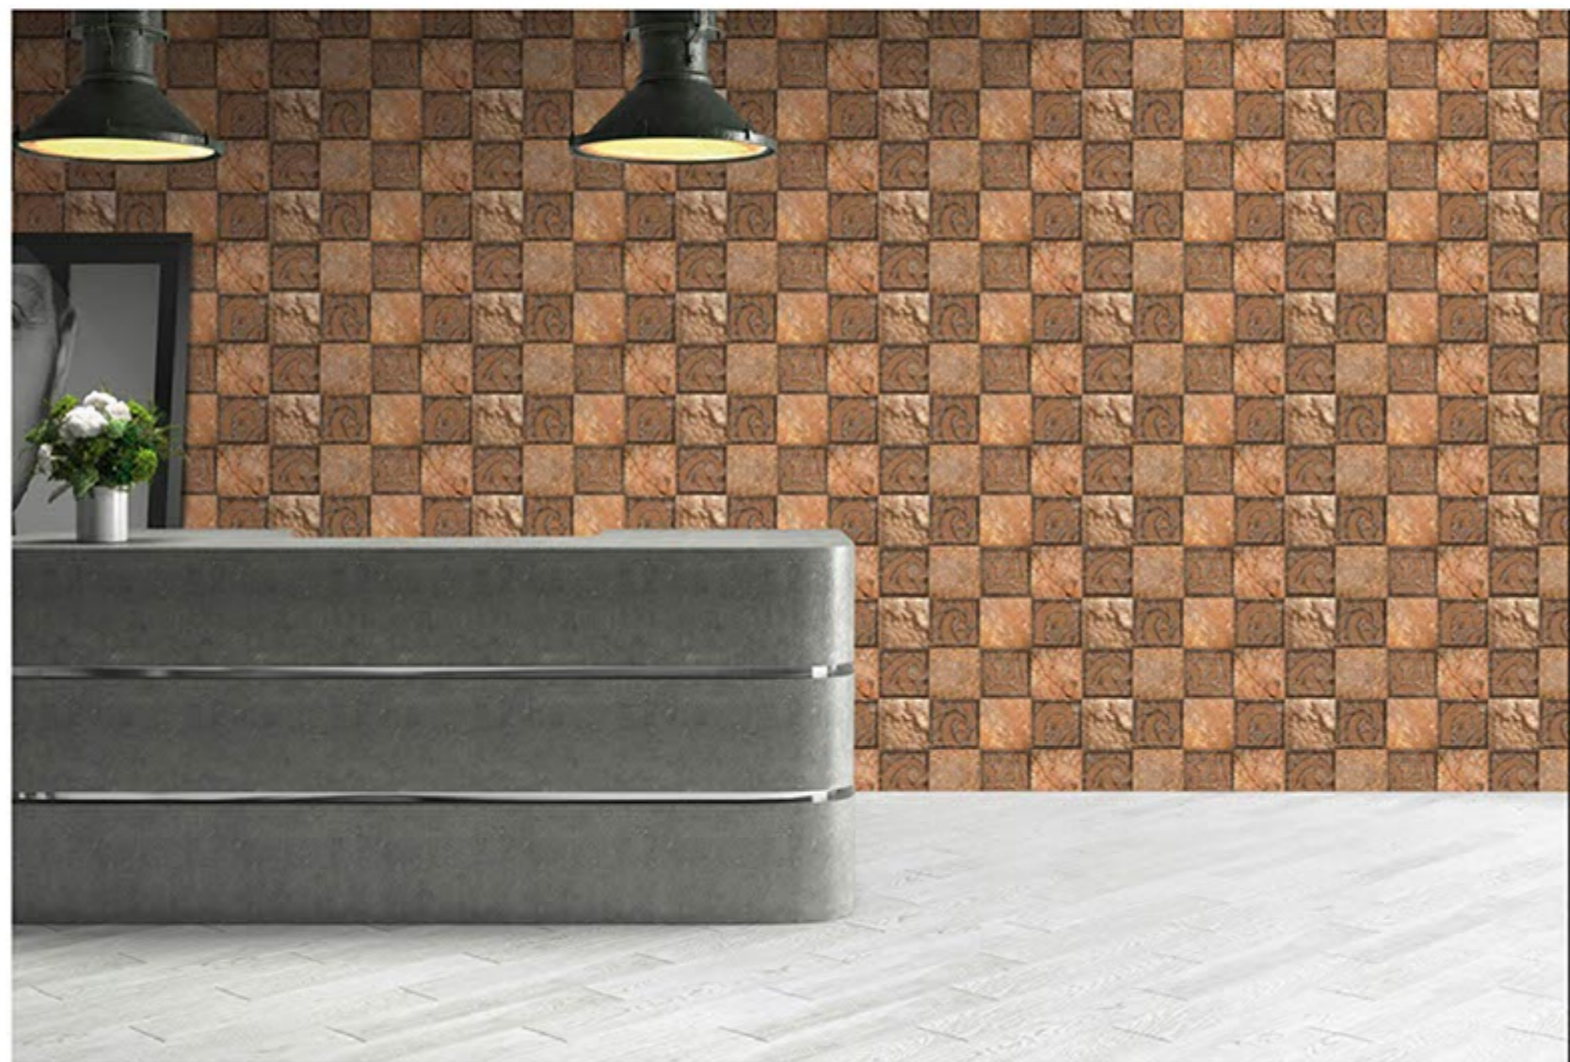

515

WALL
APPLICATION

HD DIGITAL
PRINTING

RANDOM
EFFECTS

GLOSSY

300x600 mm
DIGITAL WALL TILES

514

WALL
APPLICATION