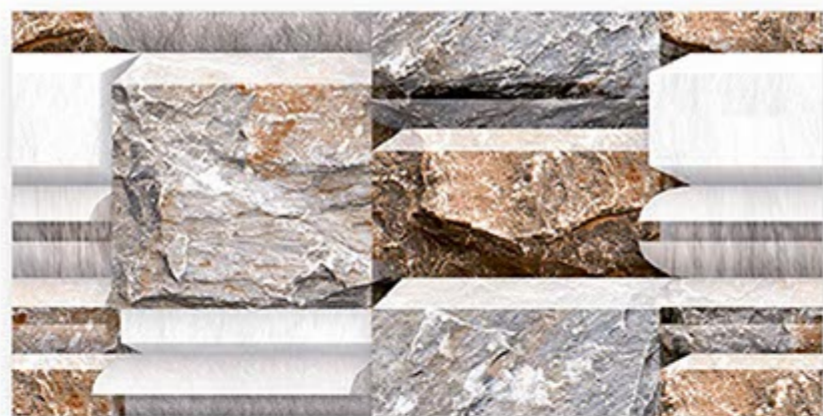

551

WALL
APPLICATION

HD DIGITAL
PRINTING

RANDOM
EFFECTS

GLOSSY

300x600 mm
DIGITAL WALL TILES

550

WALL
APPLICATION