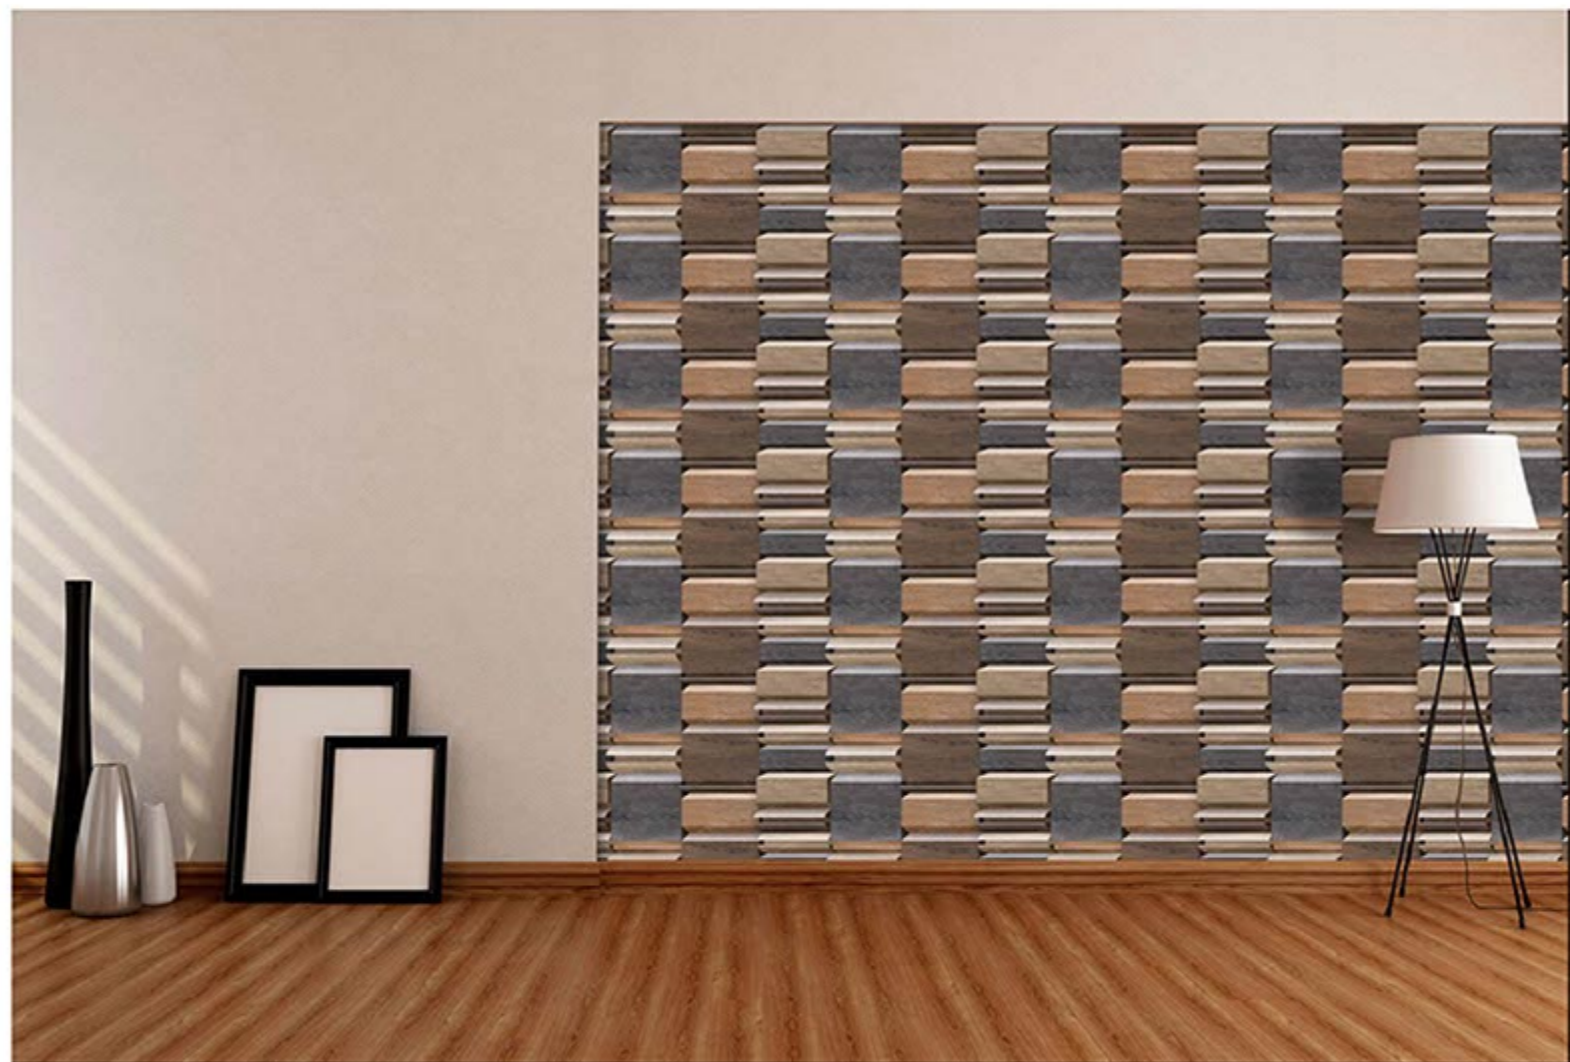

WALL
APPLICATION

HD DIGITAL
PRINTING

RANDOM
EFFECTS

GLOSSY

300x600 mm
DIGITAL WALL TILES

505