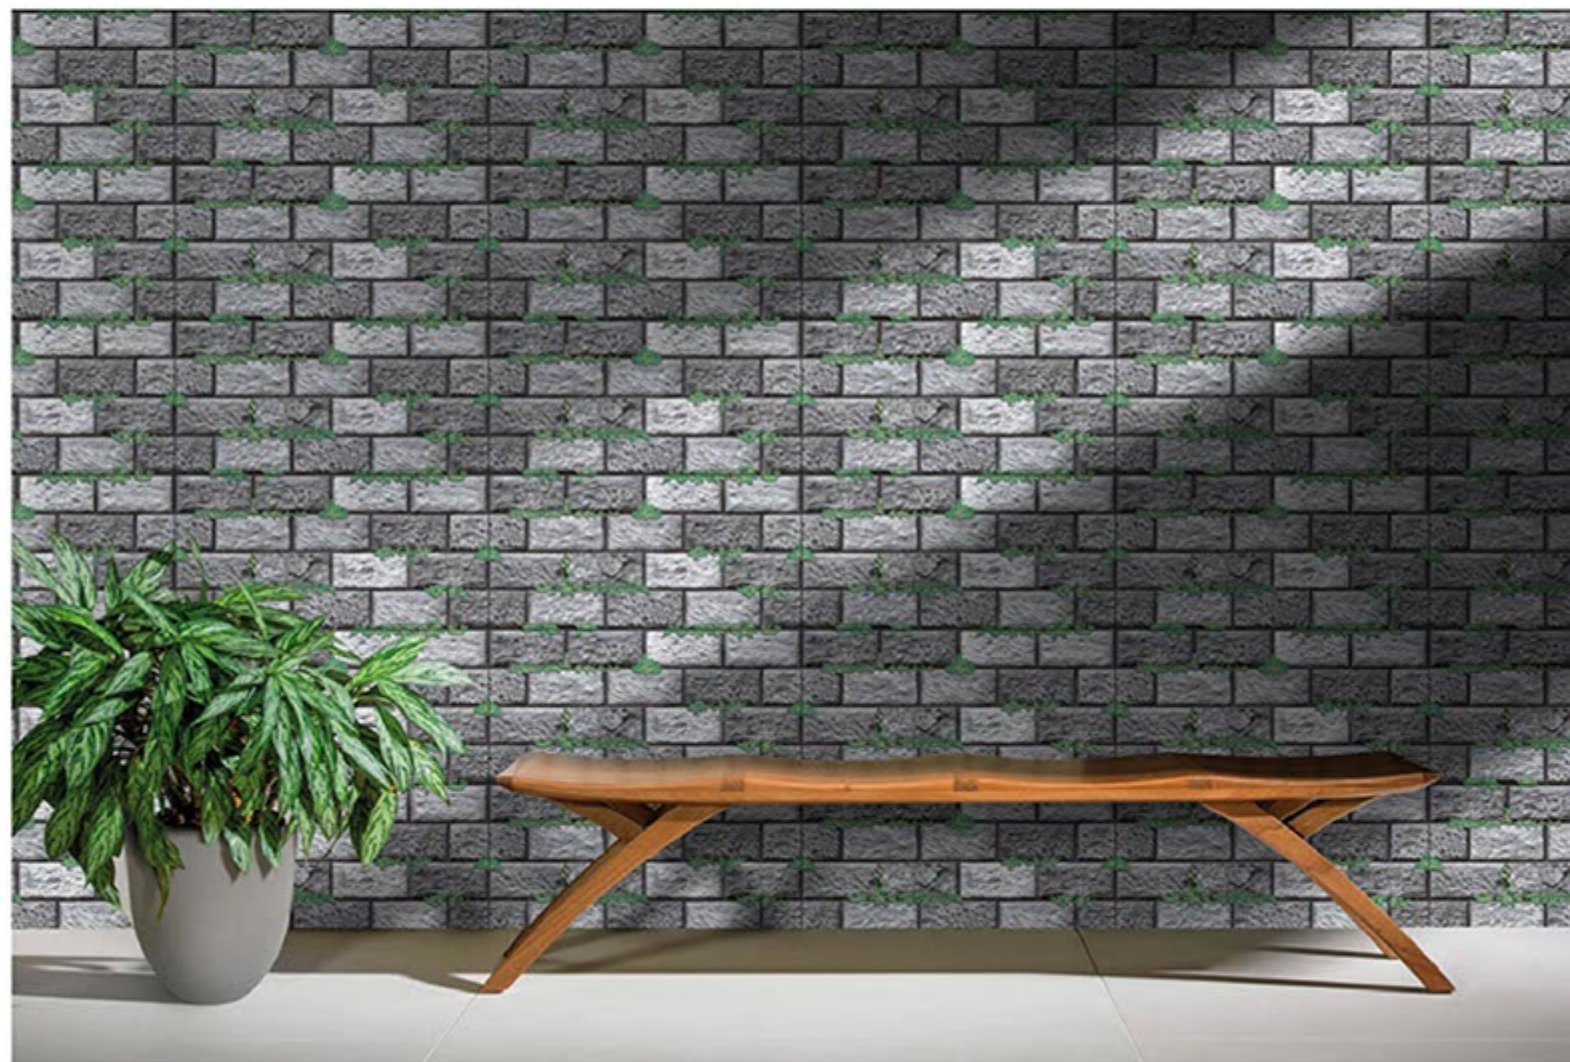

HD DIGITAL
PRINTING

RANDOM
EFFECTS

GLOSSY

300x600 mm
DIGITAL WALL TILES

573

WALL
APPLICATION

HD DIGITAL
PRINTING

RANDOM
EFFECTS