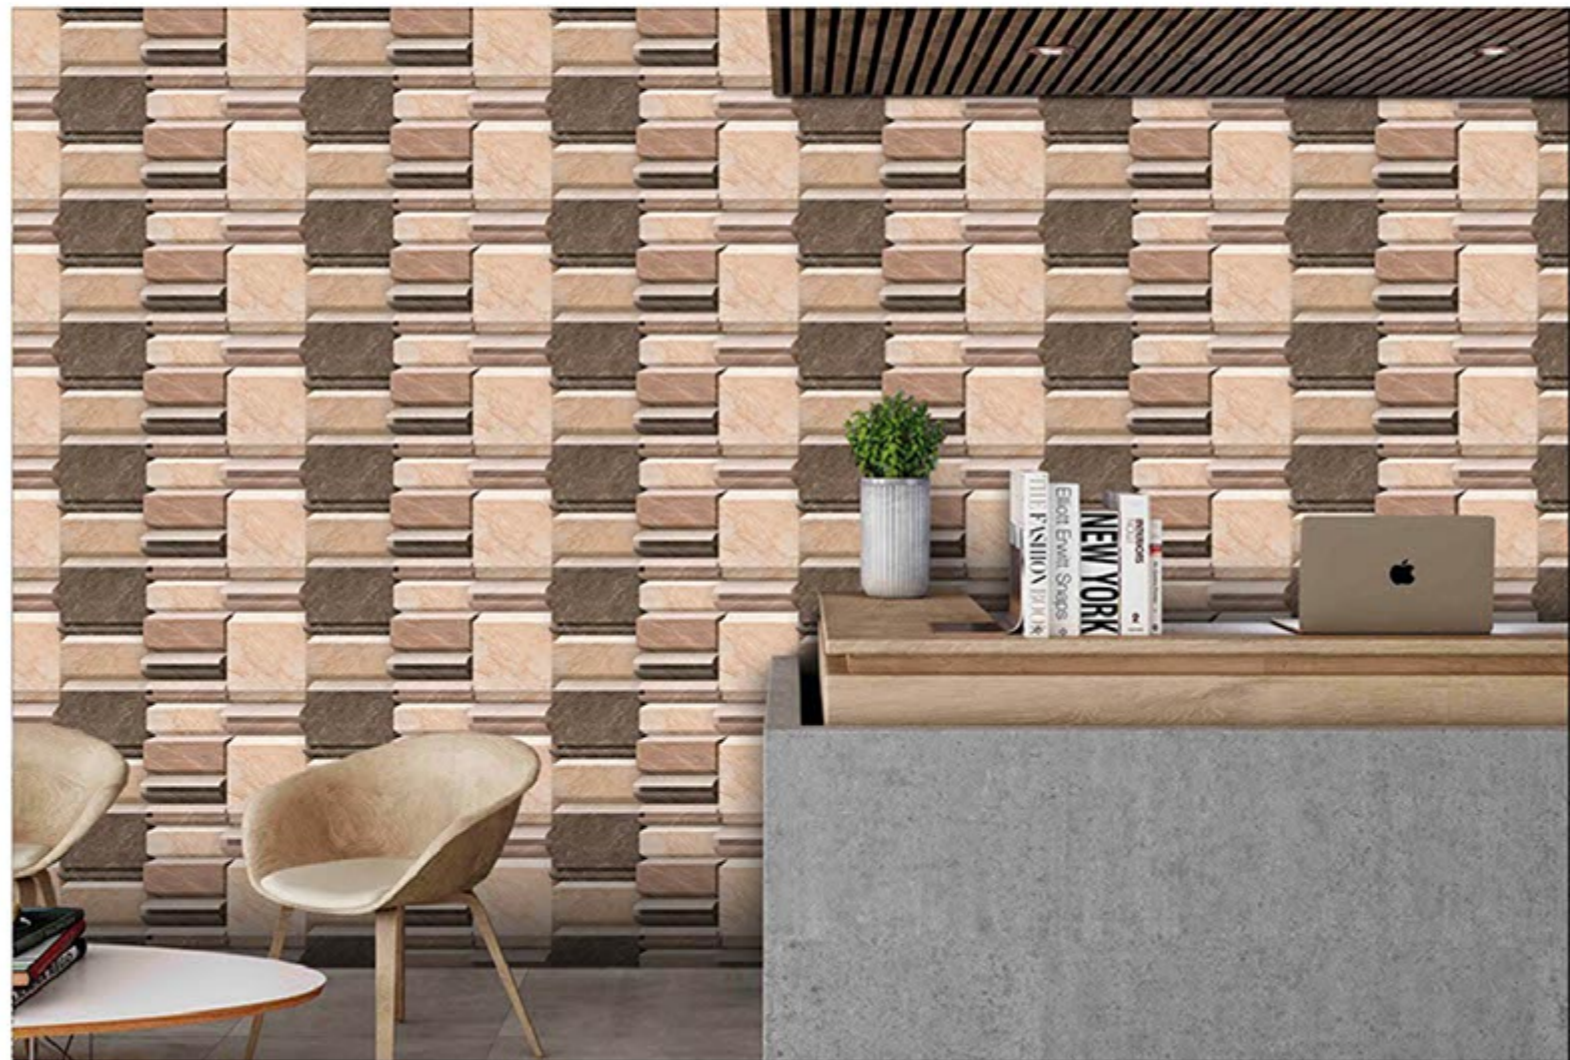

WALL
APPLICATION

HD DIGITAL
PRINTING

RANDOM
EFFECTS

GLOSSY

300x600 mm
DIGITAL WALL TILES

502