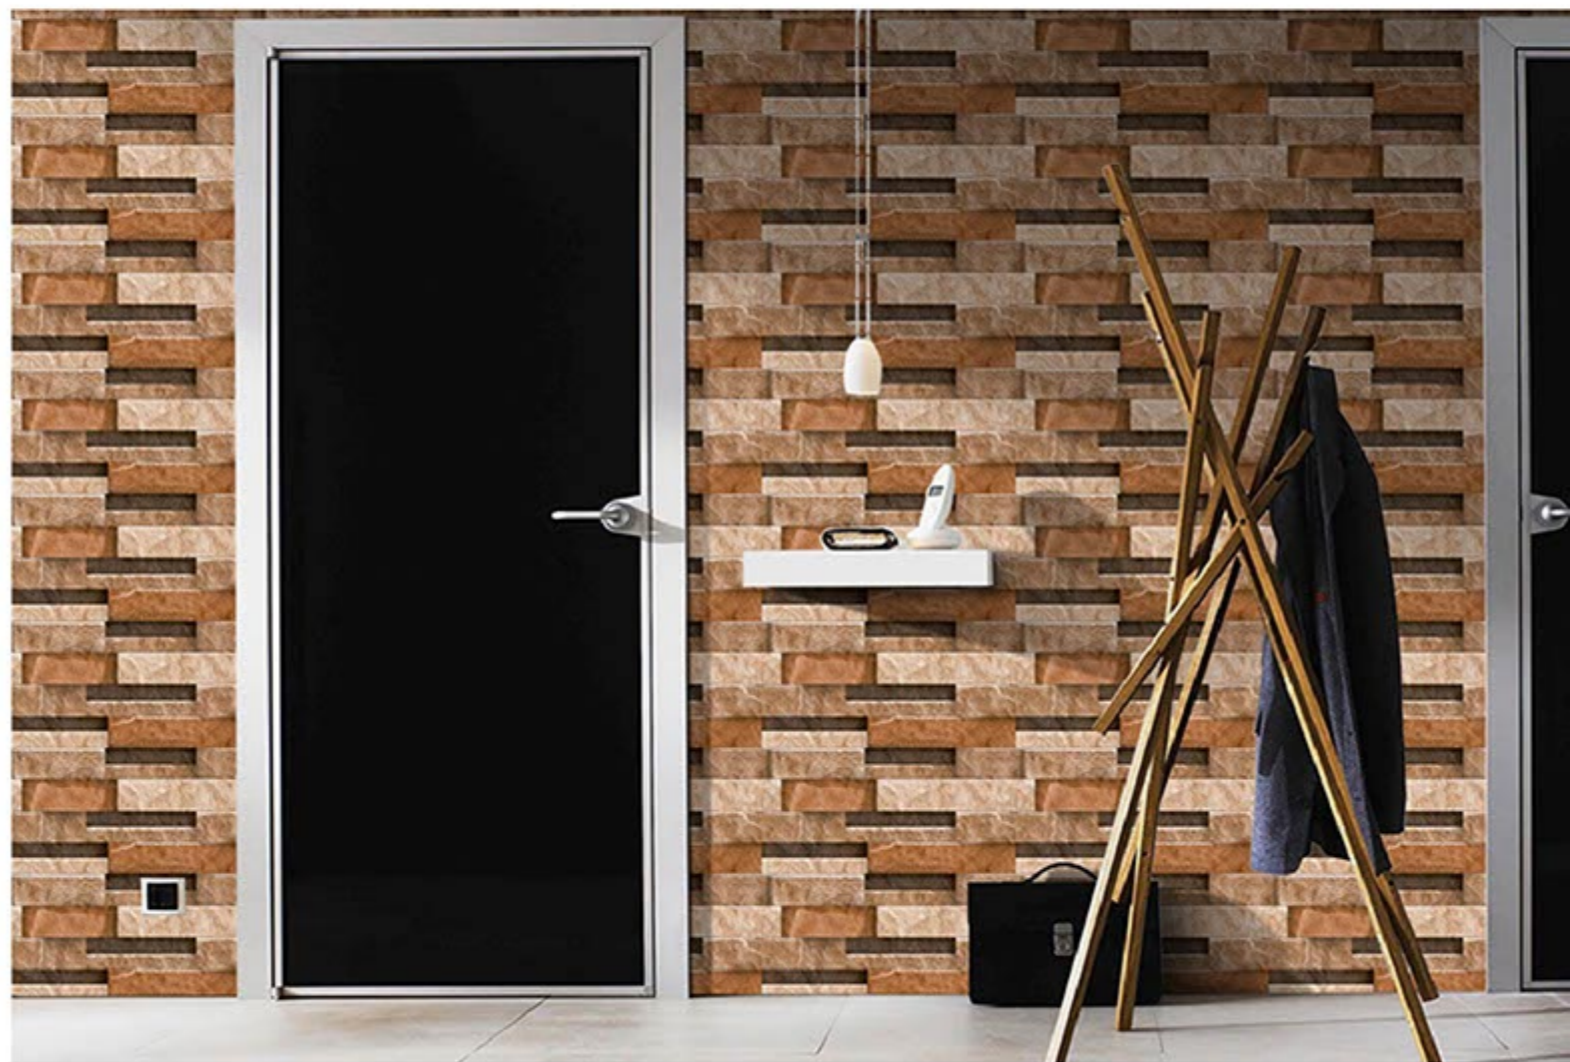

WALL
APPLICATION

HD DIGITAL
PRINTING

RANDOM
EFFECTS

GLOSSY

300x600 mm
DIGITAL WALL TILES

537