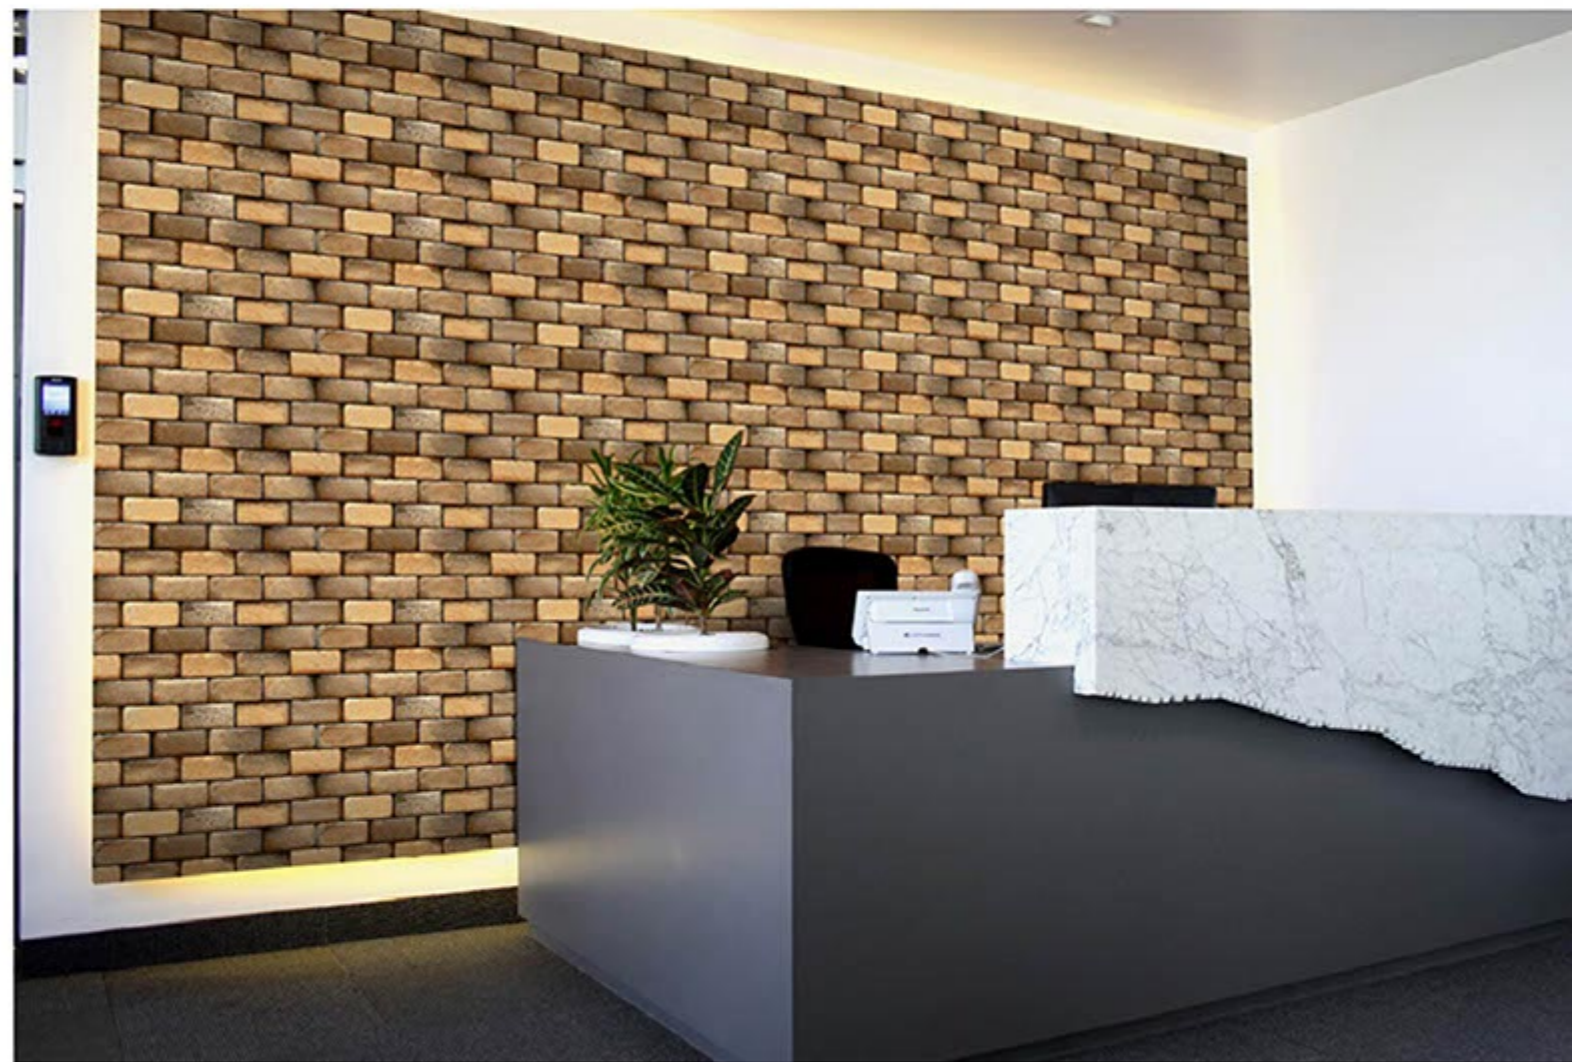

WALL
APPLICATION

HD DIGITAL
PRINTING

RANDOM
EFFECTS

GLOSSY

300x600 mm
DIGITAL WALL TILES

571