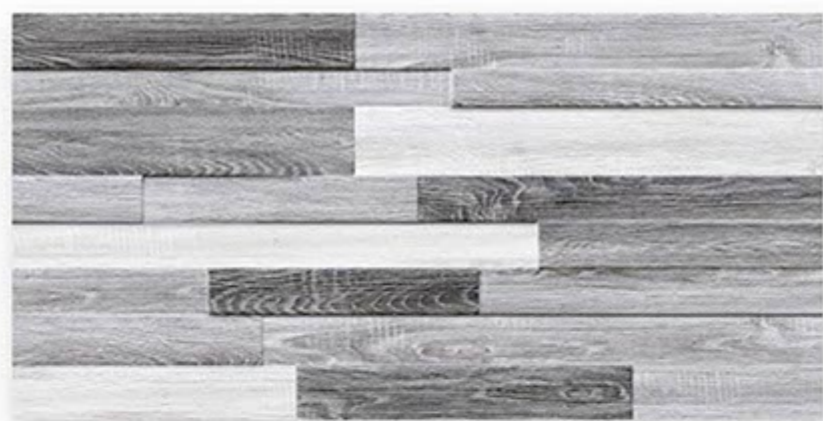

579

WALL
APPLICATION

HD DIGITAL
PRINTING

RANDOM
EFFECTS

GLOSSY

300x600 mm
DIGITAL WALL TILES

578

300x600 mm
DIGITAL WALL TILES