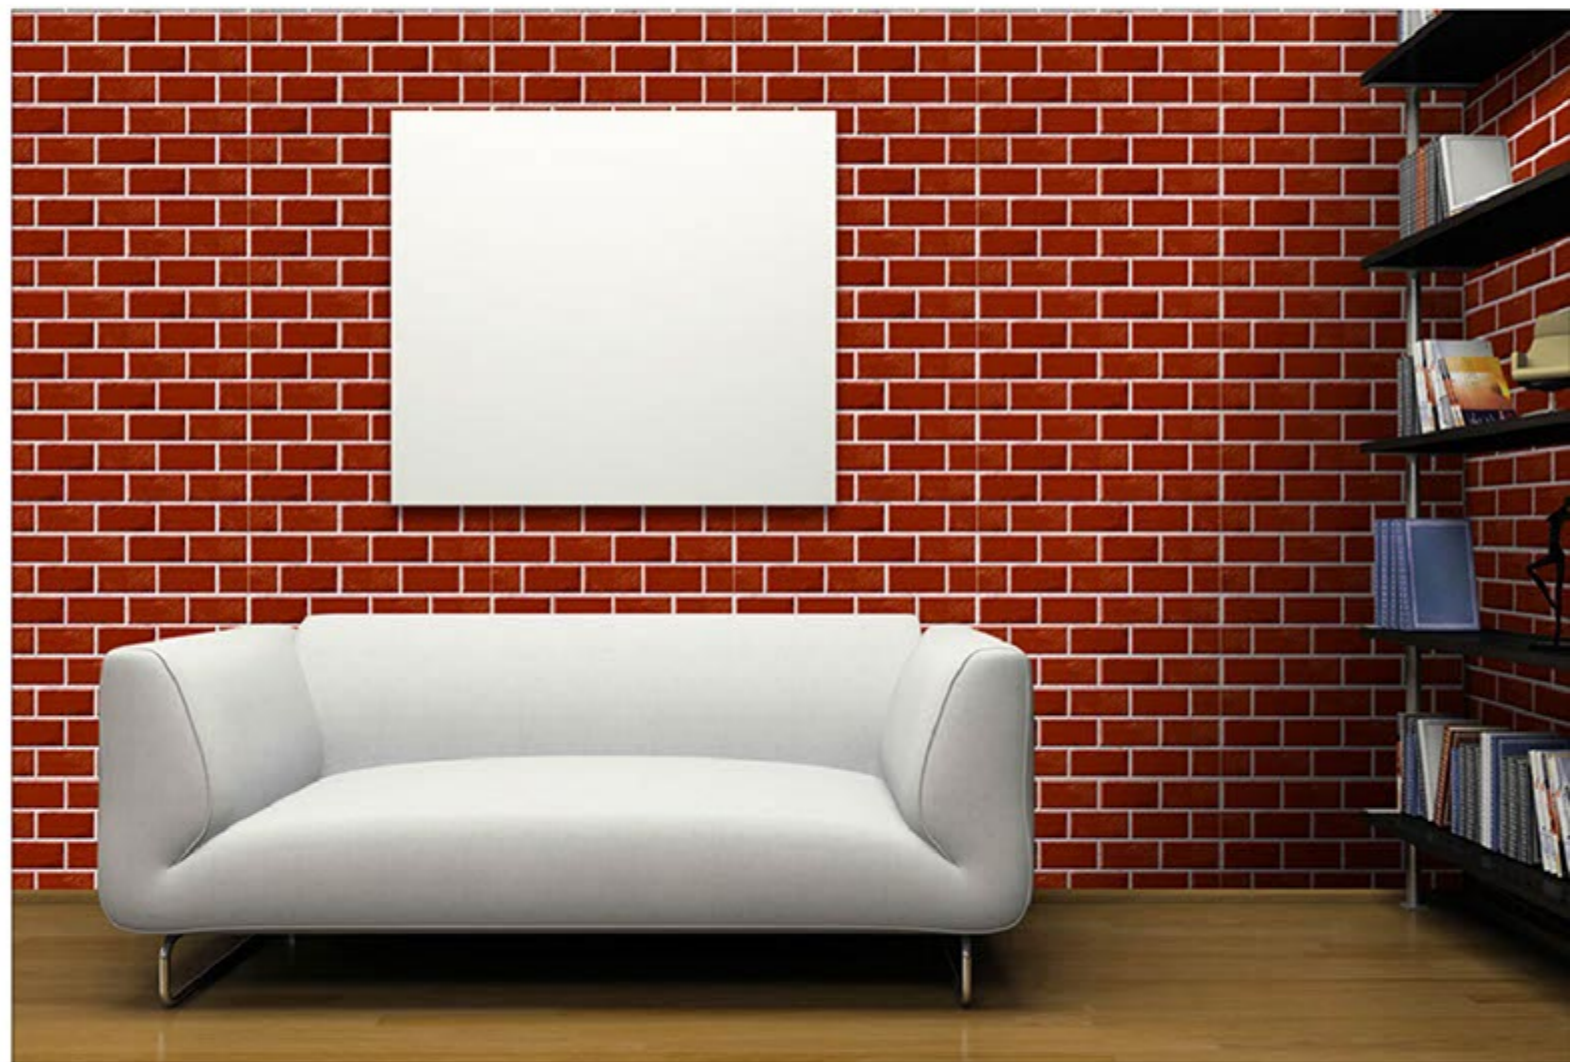

575

WALL
APPLICATION

HD DIGITAL
PRINTING

RANDOM
EFFECTS

GLOSSY

300x600 mm
DIGITAL WALL TILES

574

WALL
APPLICATION