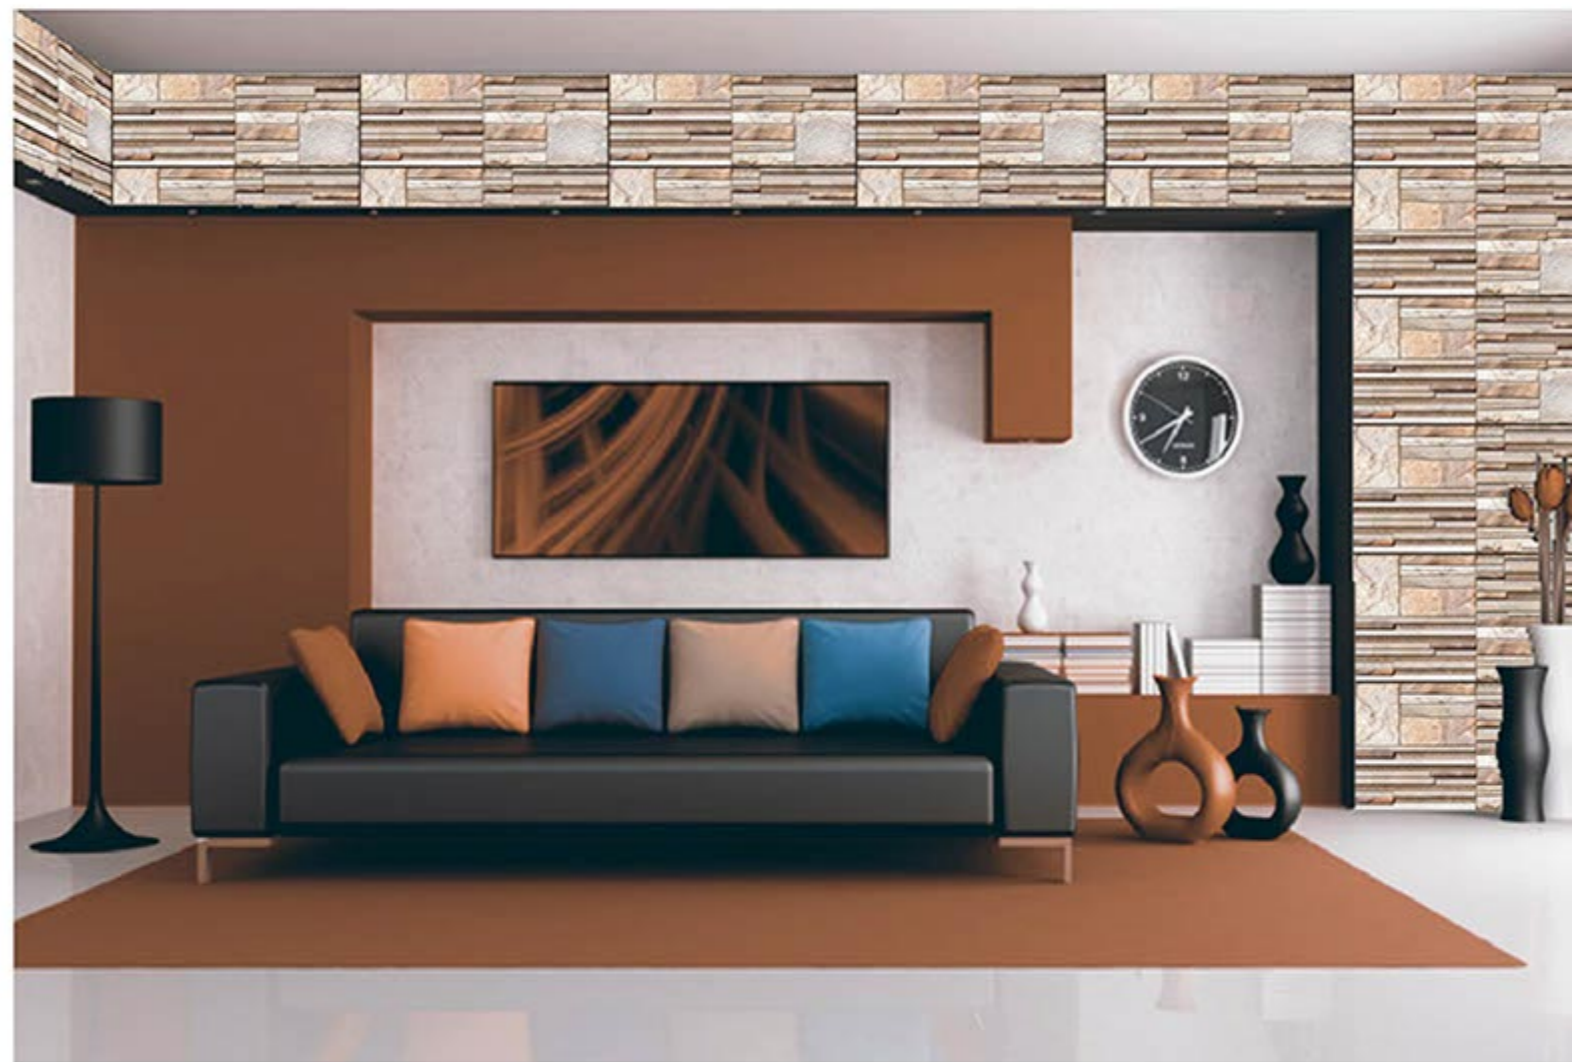

555

WALL
APPLICATION

HD DIGITAL
PRINTING

RANDOM
EFFECTS

GLOSSY

300x600 mm
DIGITAL WALL TILES

554

WALL
APPLICATION