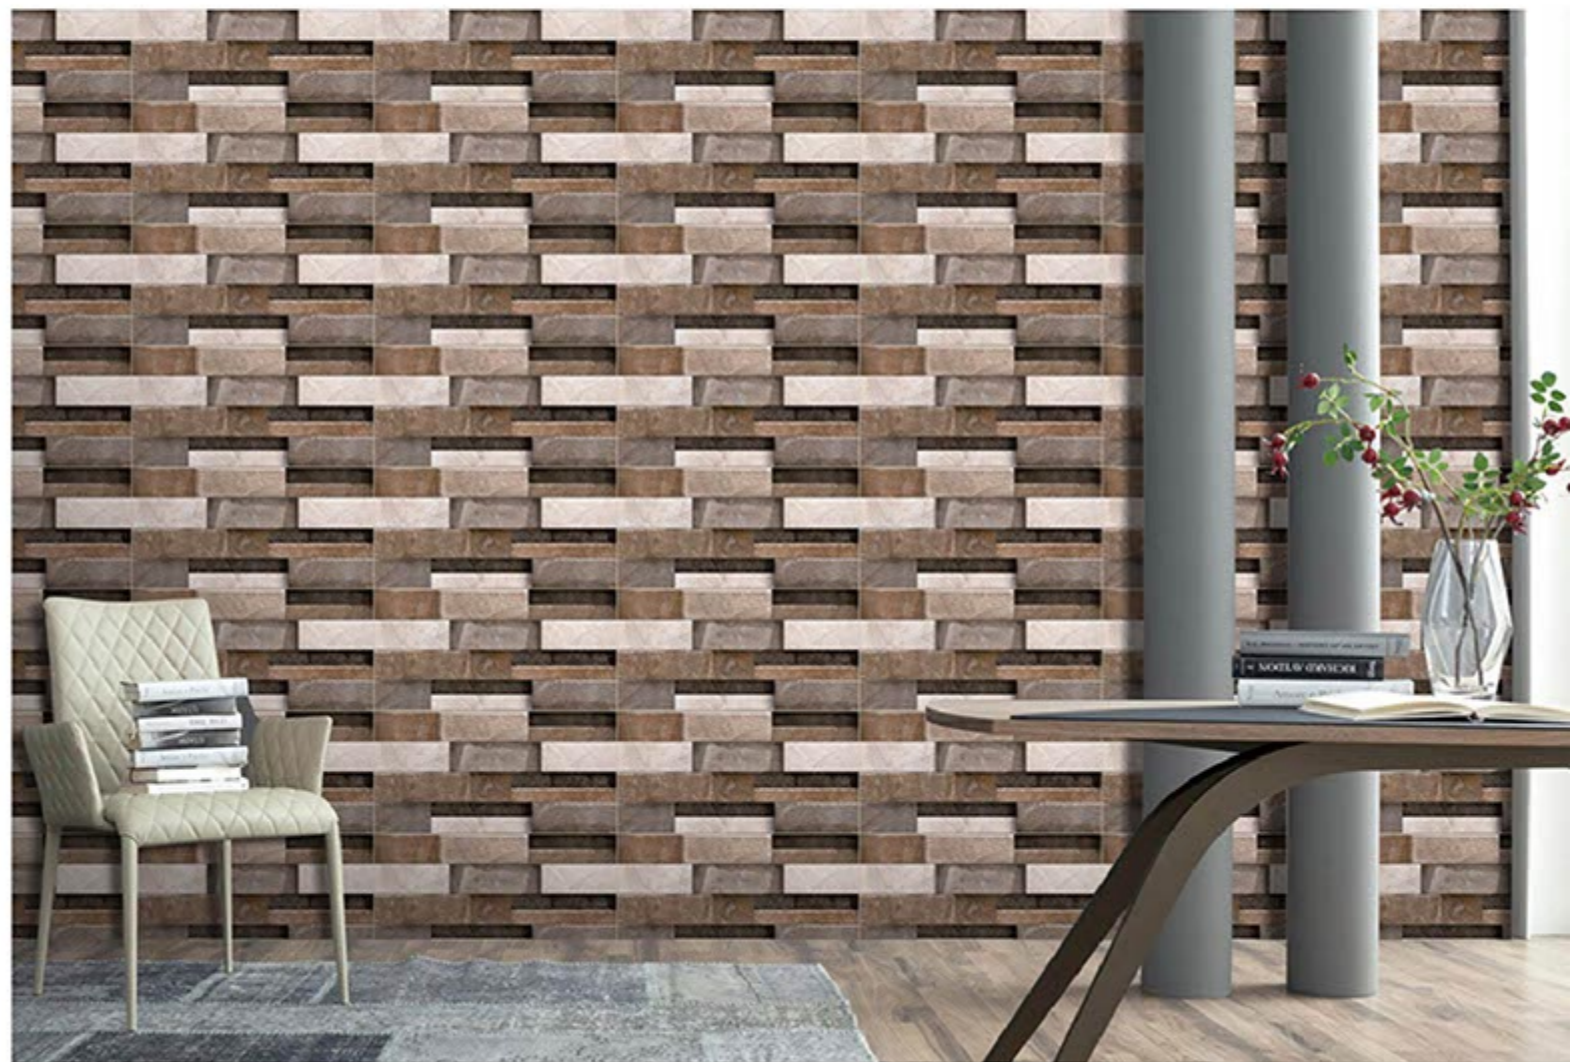

HD DIGITAL
PRINTING

RANDOM
EFFECTS

GLOSSY

300x600 mm
DIGITAL WALL TILES

534

WALL
APPLICATION

HD DIGITAL
PRINTING

RANDOM
EFFECTS