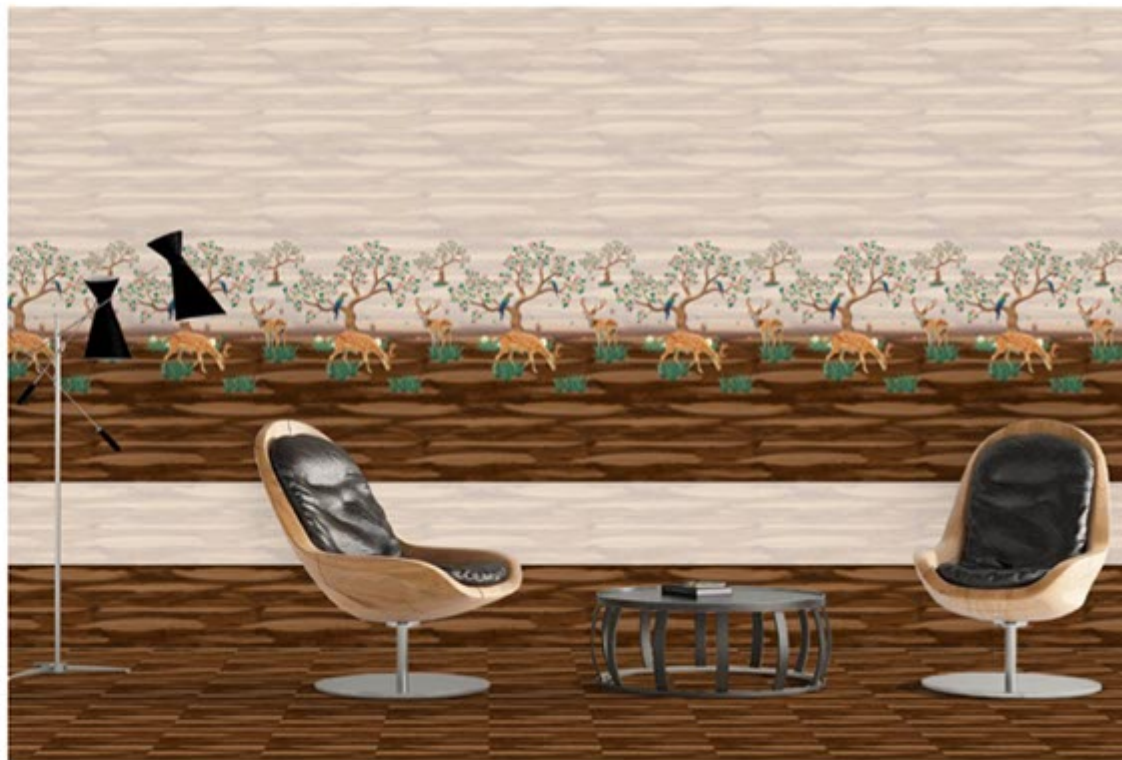

RANDOM
EFFECTS

GLOSSY

300x600 mm
DIGITAL WALL TILES

2603-L

2603-HL-1

2603-HL-2

2603-D

WALL
APPLICATION