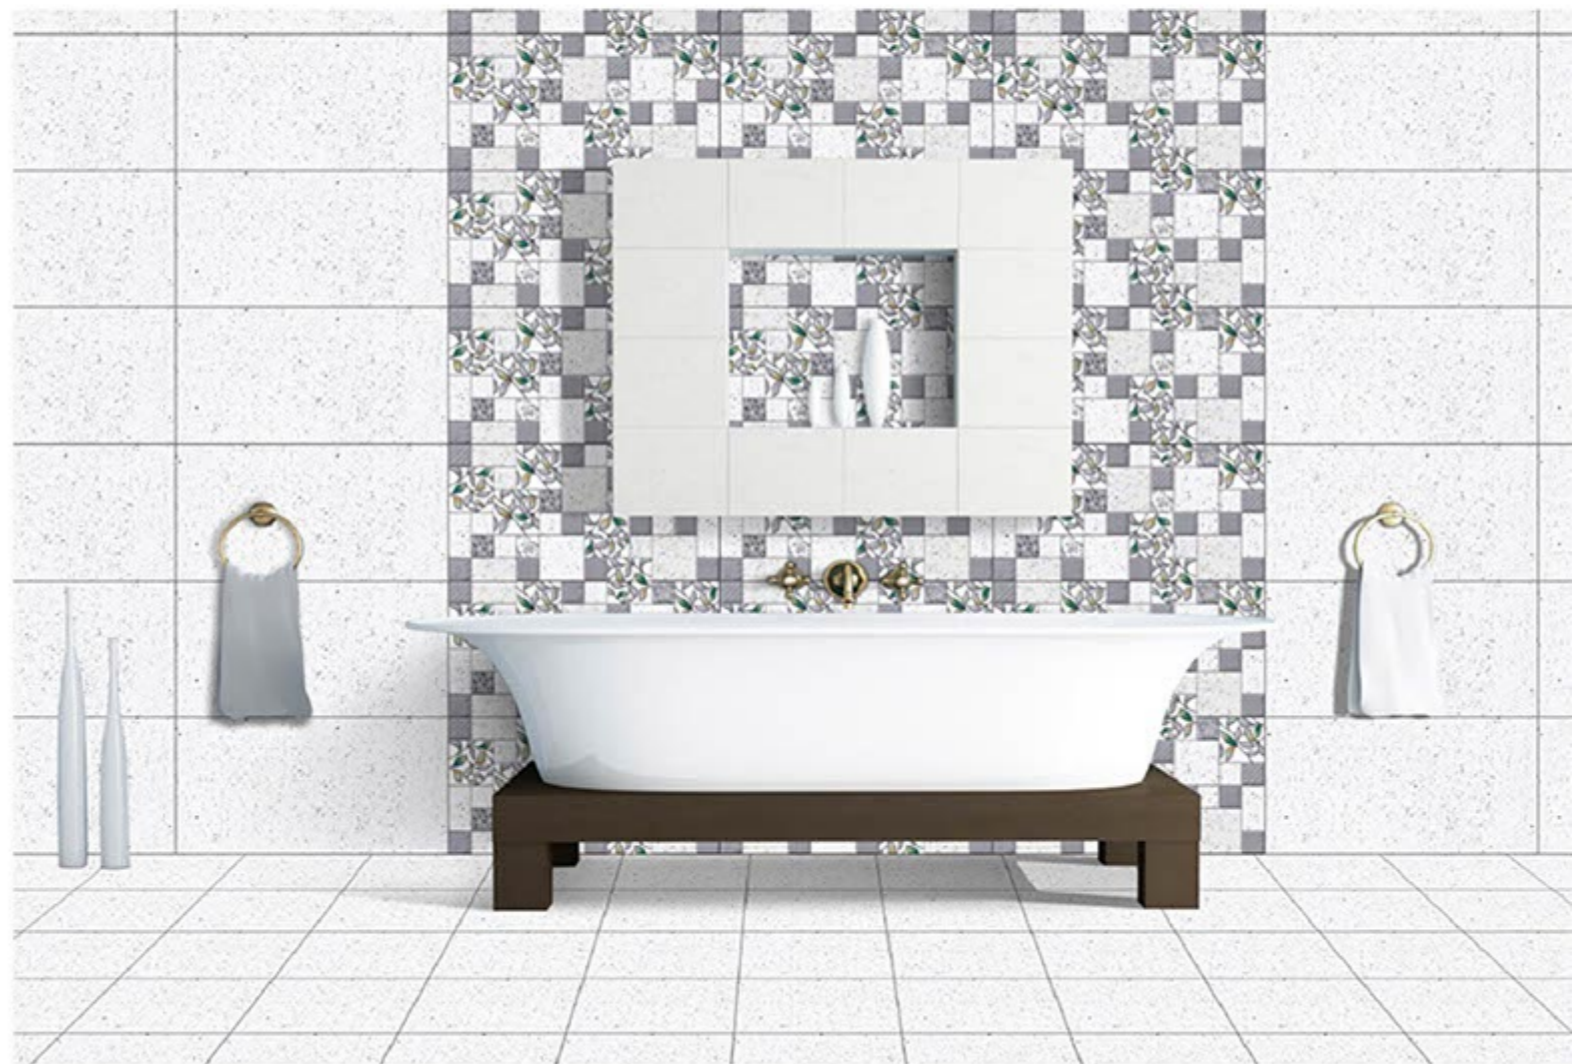

WALL
APPLICATION

HD DIGITAL
PRINTING

RANDOM
EFFECTS

GLOSSY

300x600 mm DIGITAL WALL TILES