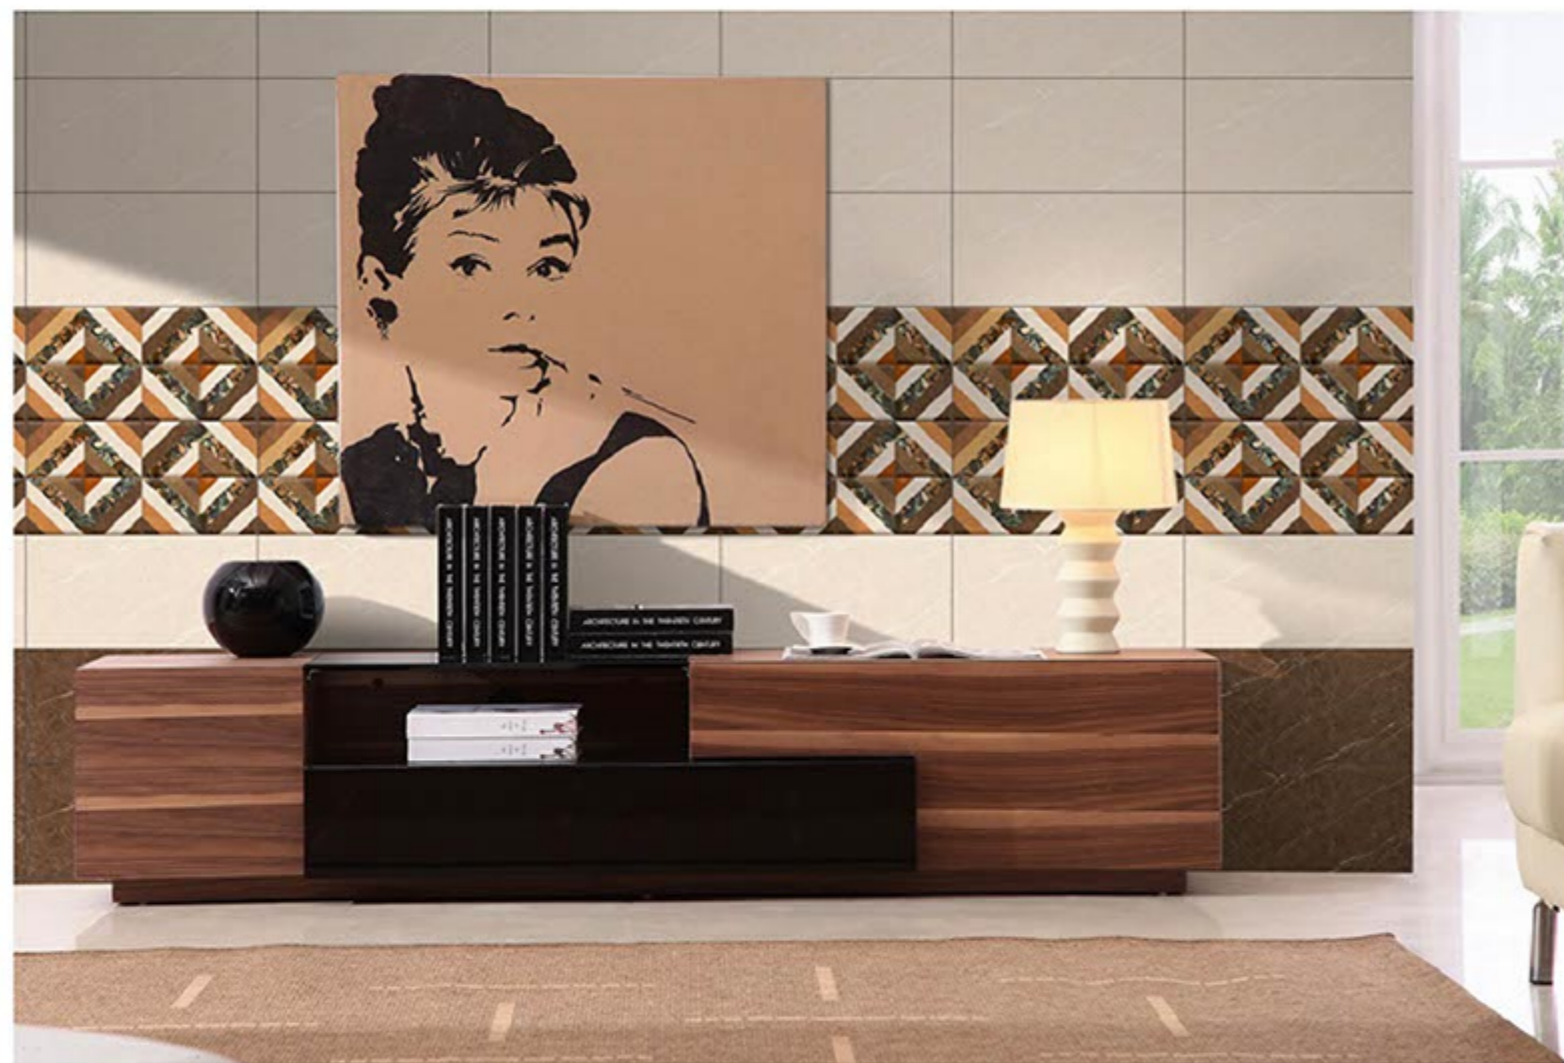

300x600 mm
DIGITAL WALL TILES