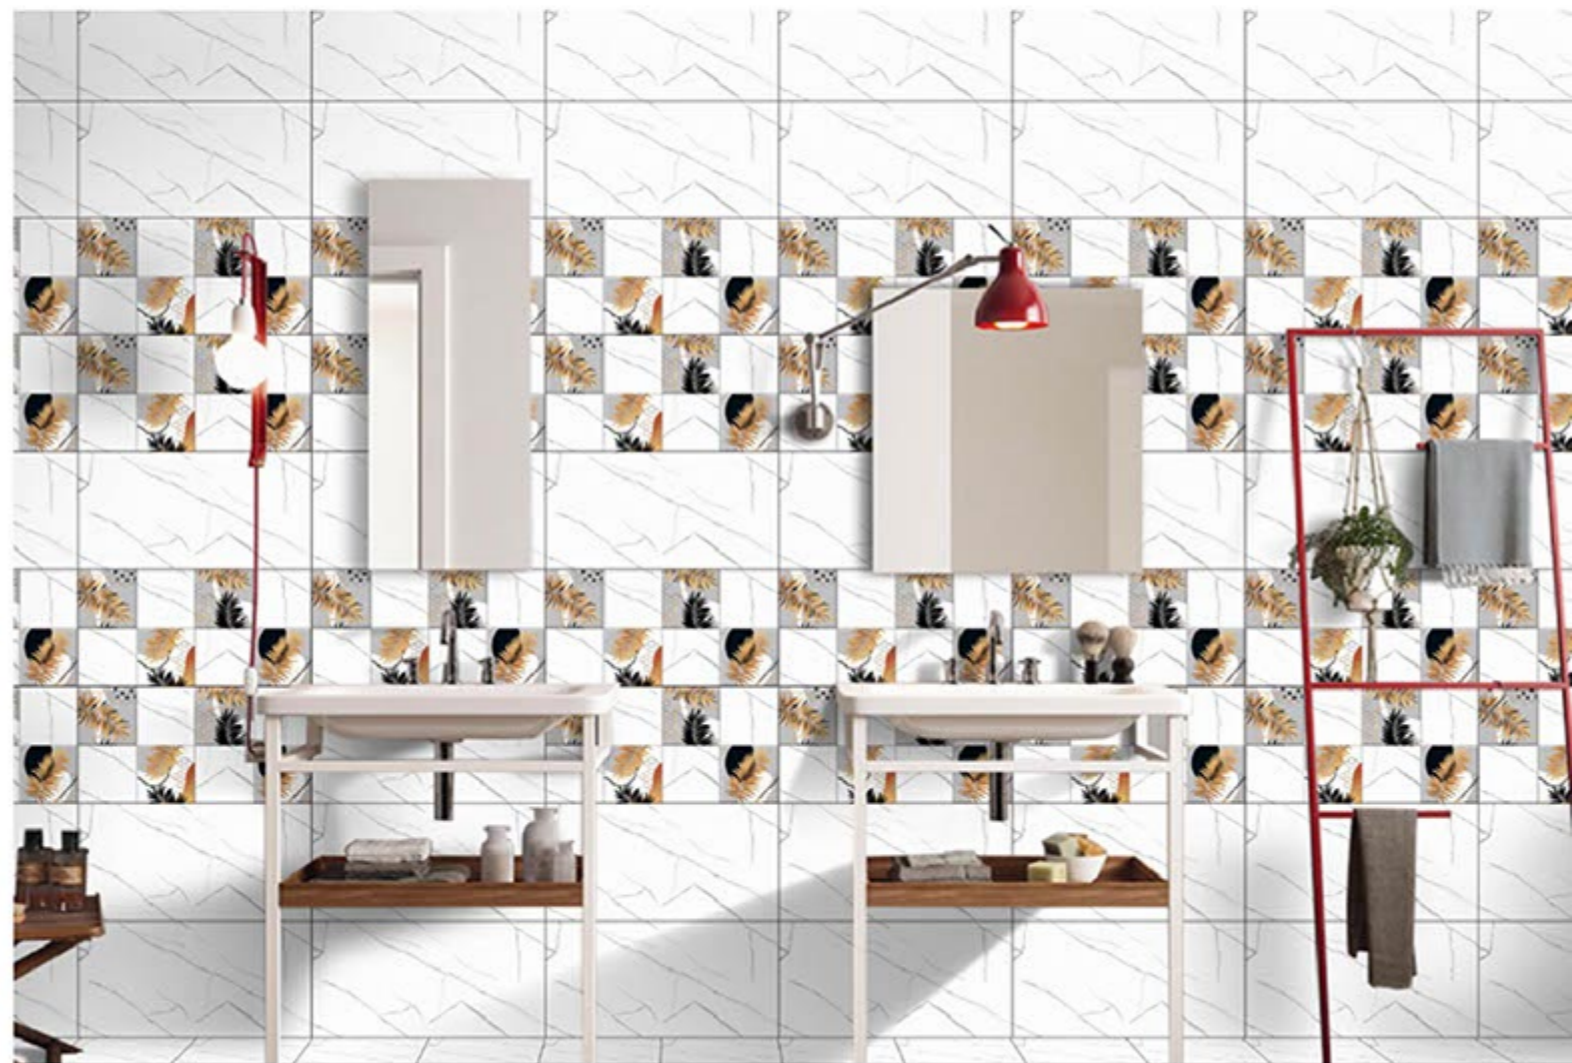

WALL
APPLICATION

HD DIGITAL
PRINTING

RANDOM
EFFECTS

GLOSSY

300x600 mm DIGITAL WALL TILES