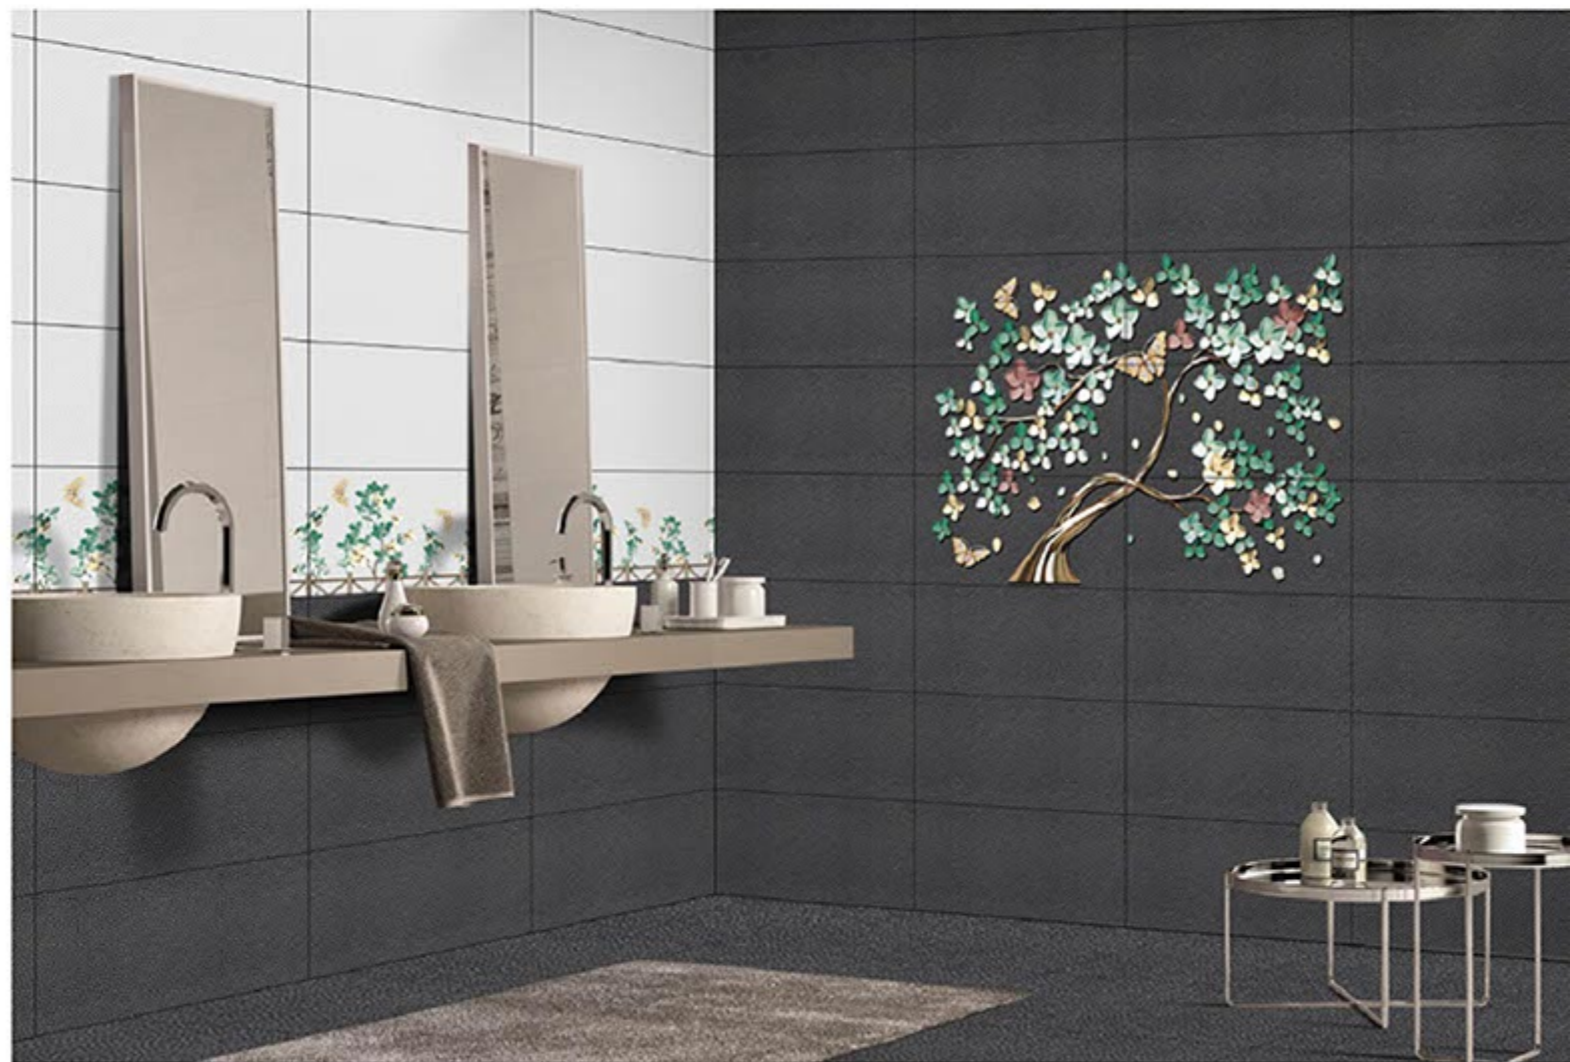

HD DIGITAL
PRINTING

RANDOM
EFFECTS

GLOSSY

300x600 mm
DIGITAL WALL TILES

2563-POSTER (6 PIC)

2563-L

2563-D

2563-HL 1