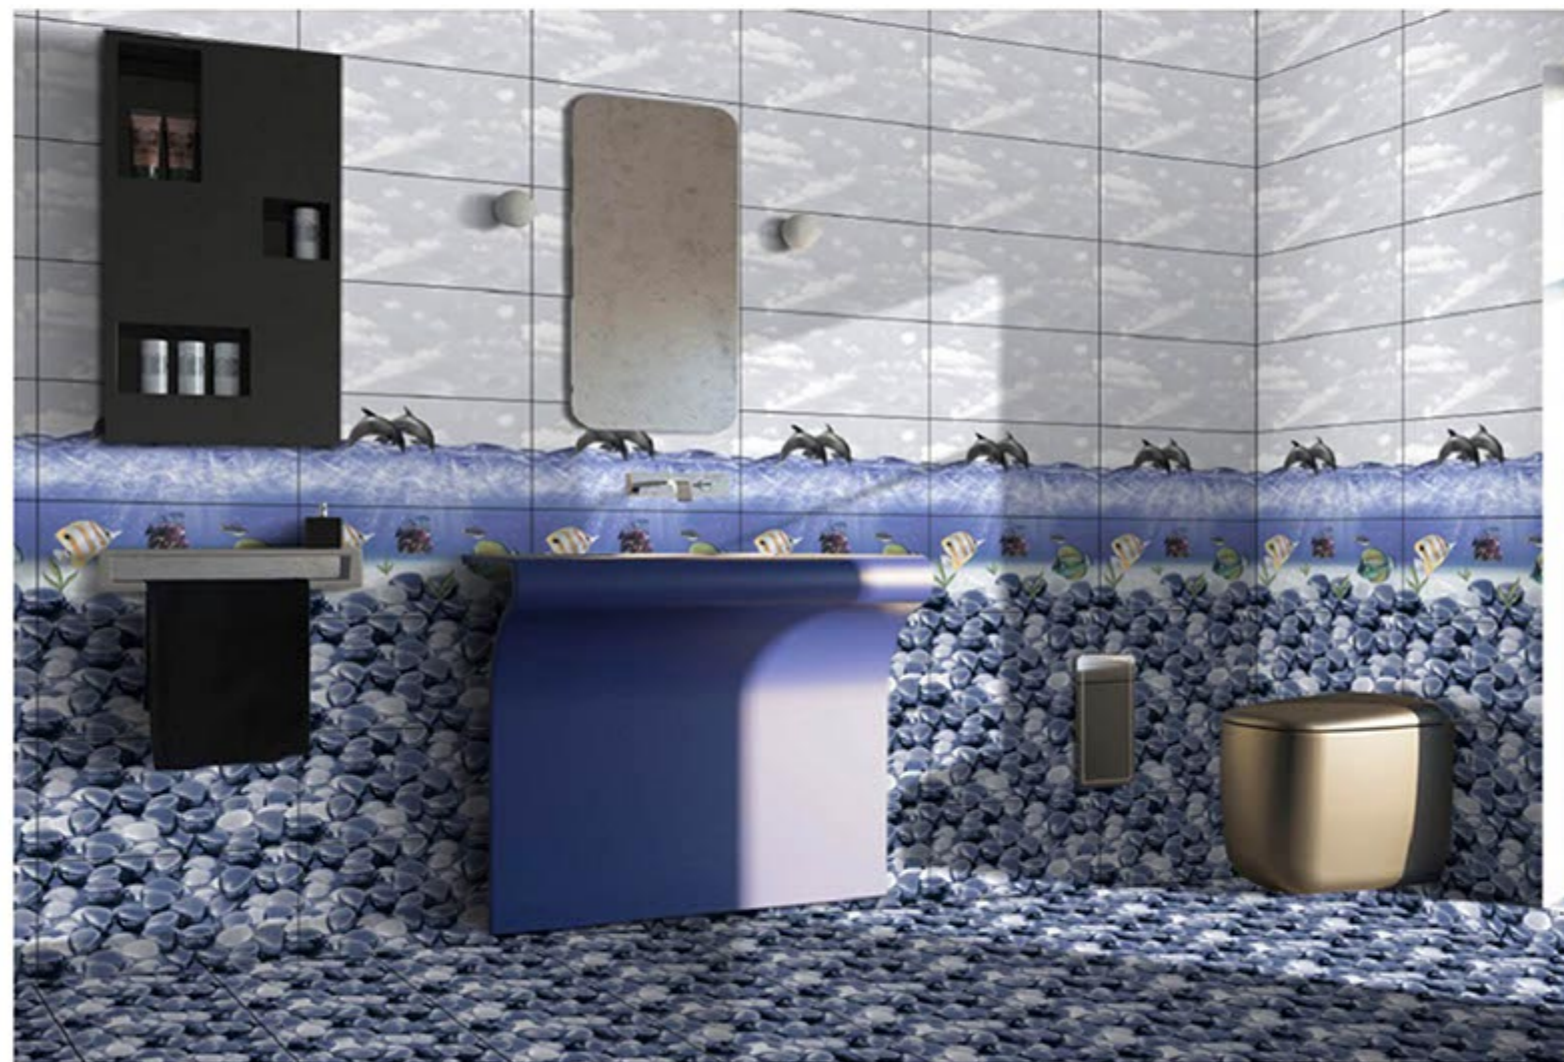

WALL
APPLICATION

HD DIGITAL
PRINTING

RANDOM
EFFECTS

GLOSSY

300x600 mm DIGITAL WALL TILES