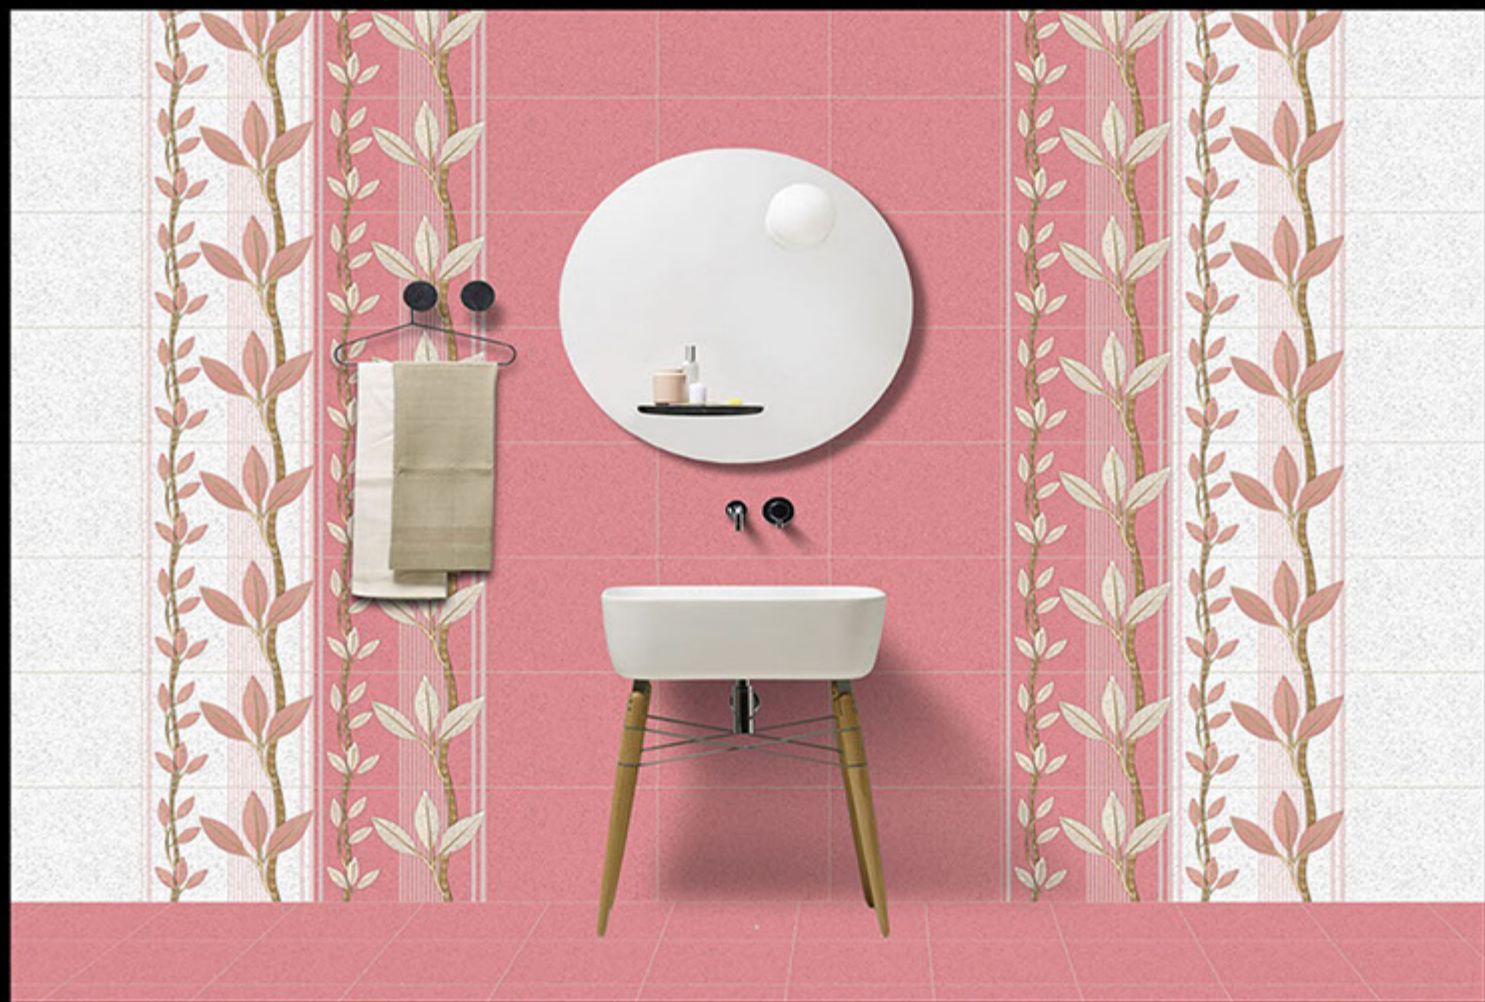

Granite White - F

Granite Mint

Granite Mint - F

300 X 450 MM  
300 MM  
DIGITAL WALL TILES

GLOSSY SERIES

Granite White

Granite Pink - HL-20

Granite Pink - HL-21