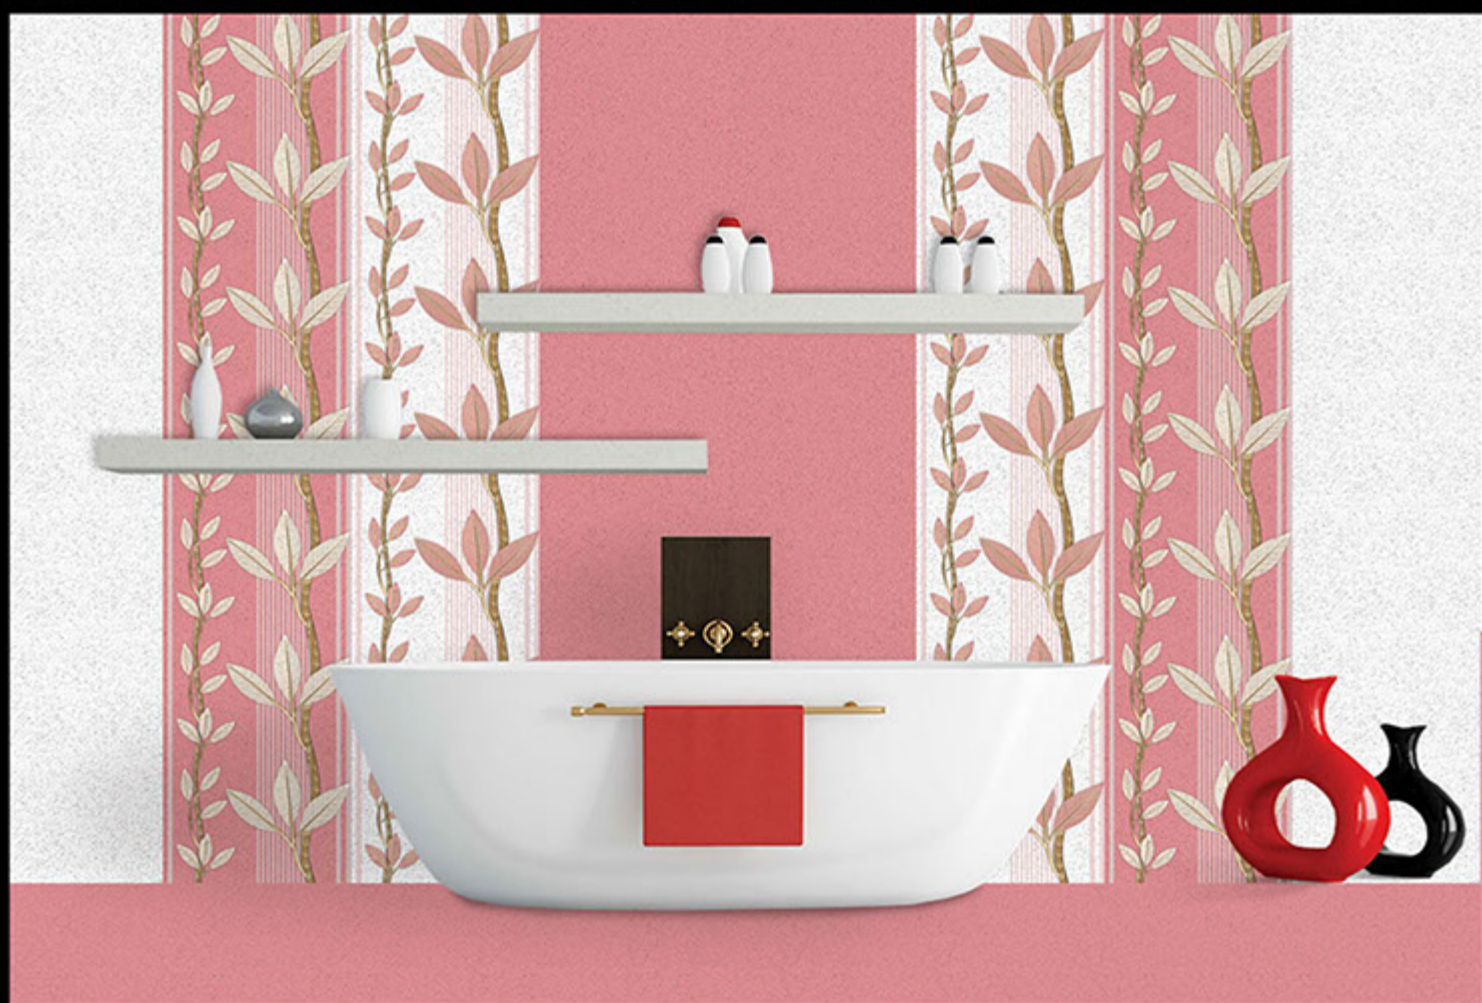

Granite White - F

Granite Mint

Granite Mint - F

300 X 450 MM  
300 MM  
DIGITAL WALL TILES

GLOSSY SERIES

Granite White

Granite Pink - HL-20

Granite Pink - HL-21