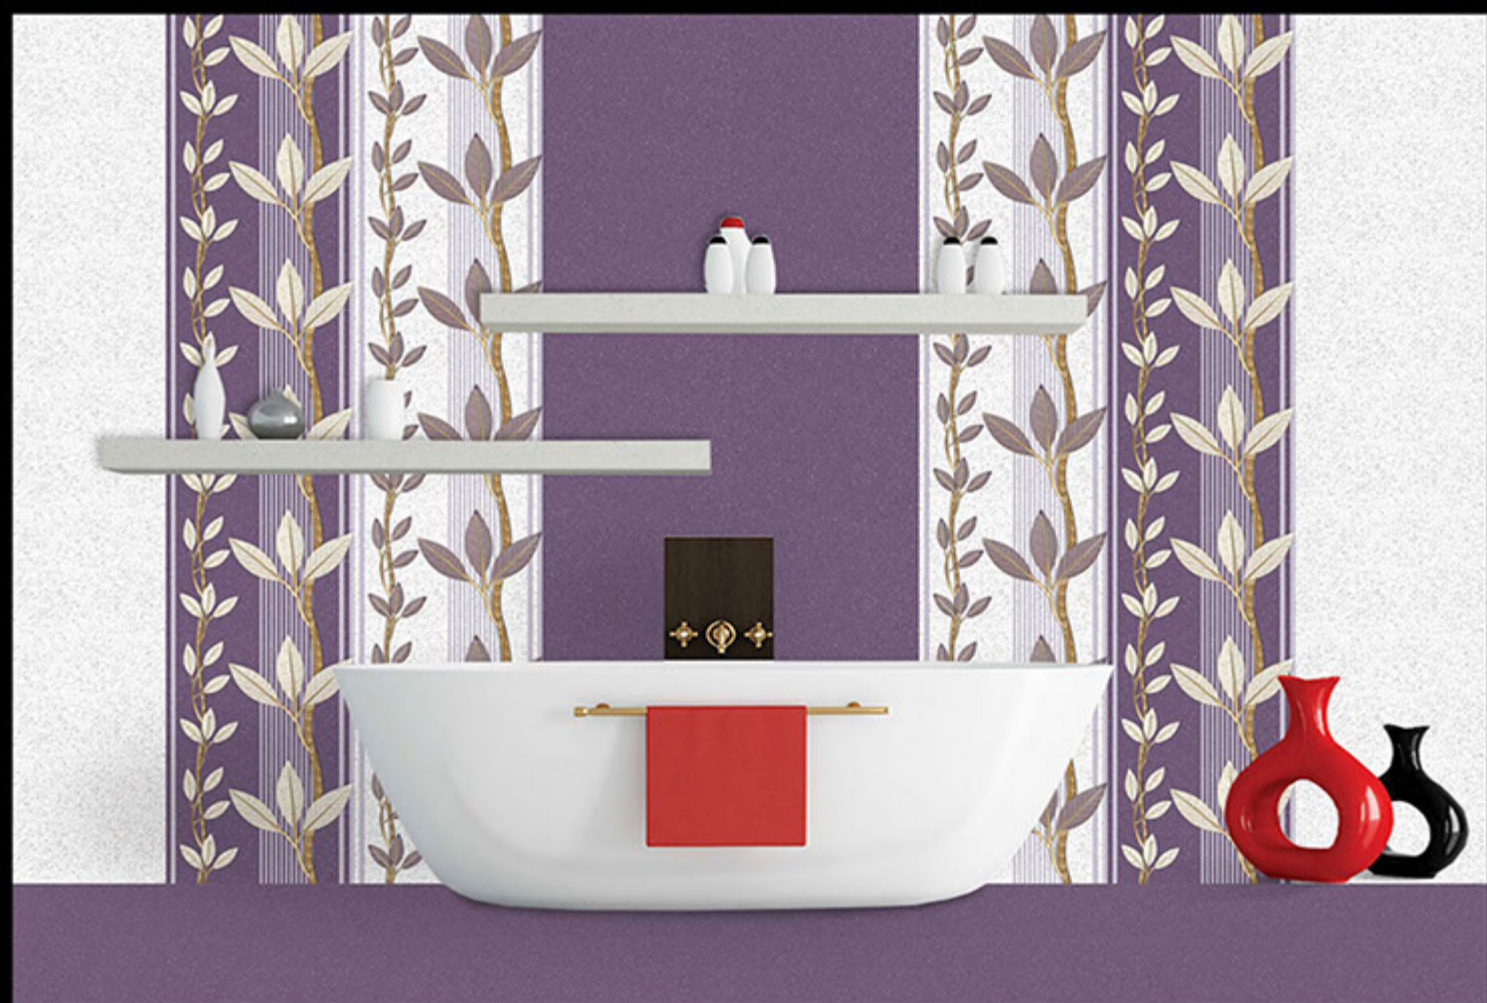

Granite White - F

Granite Pink

Granite Pink - F

300 X 450 MM  
300 MM  
DIGITAL WALL TILES

GLOSSY SERIES

Granite White

Granite Purple - HL-20

Granite Purple - HL-21