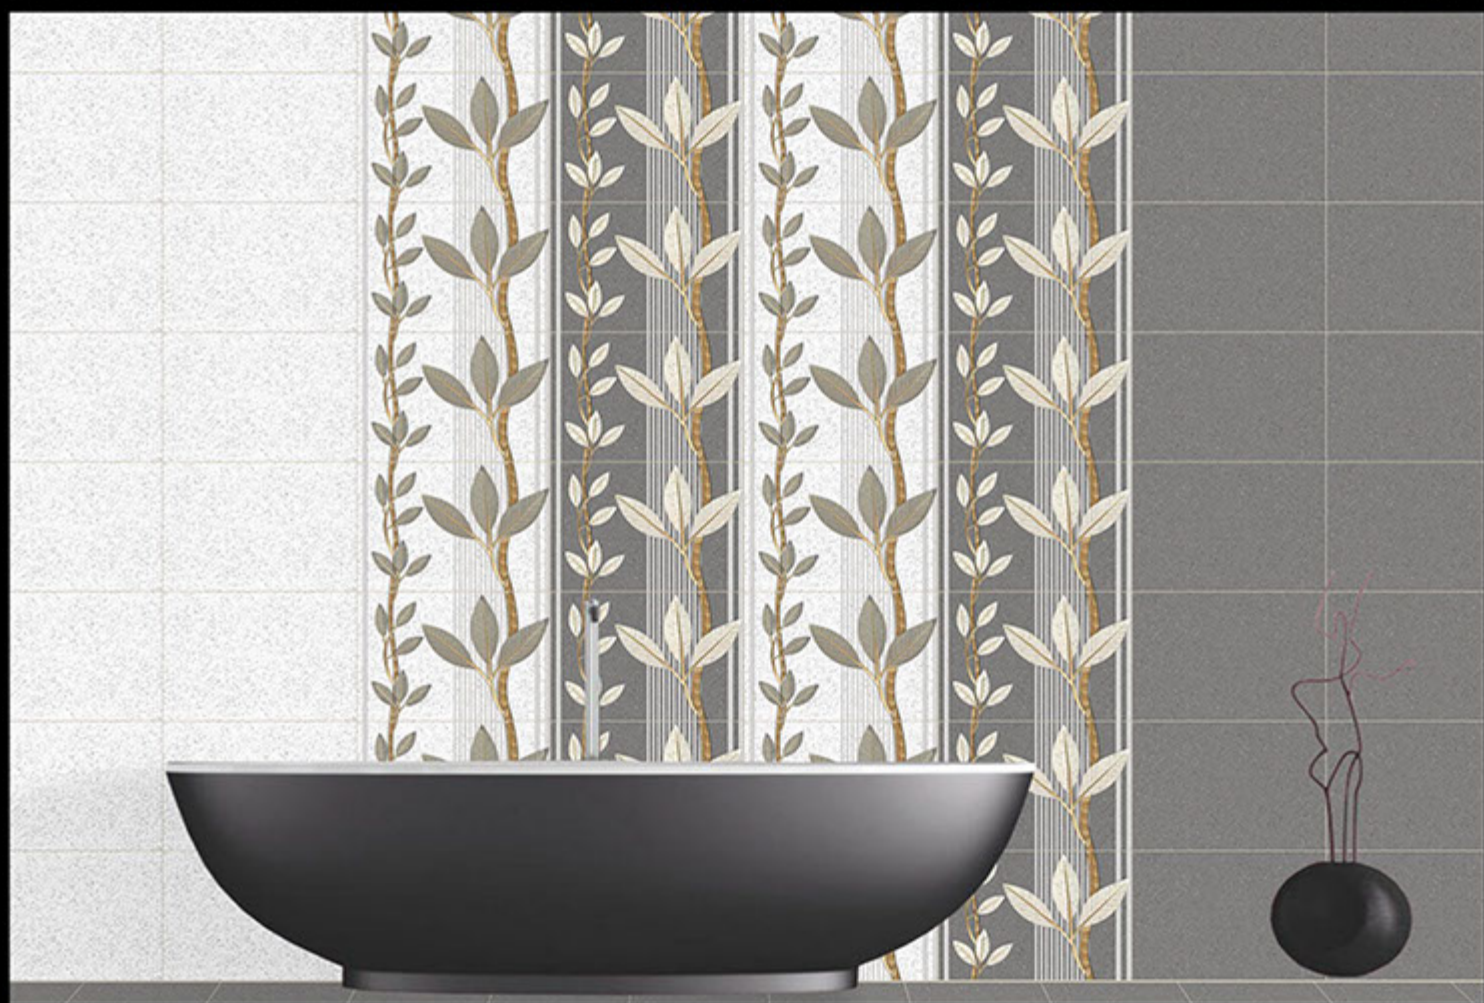

Granite Blue

Granite White - F

Granite Blue - F

300 X 450 MM  
300 MM  
DIGITAL WALL TILES

GLOSSY SERIES

Granite White

Granite Grey - HL-20

Granite Grey - HL-21