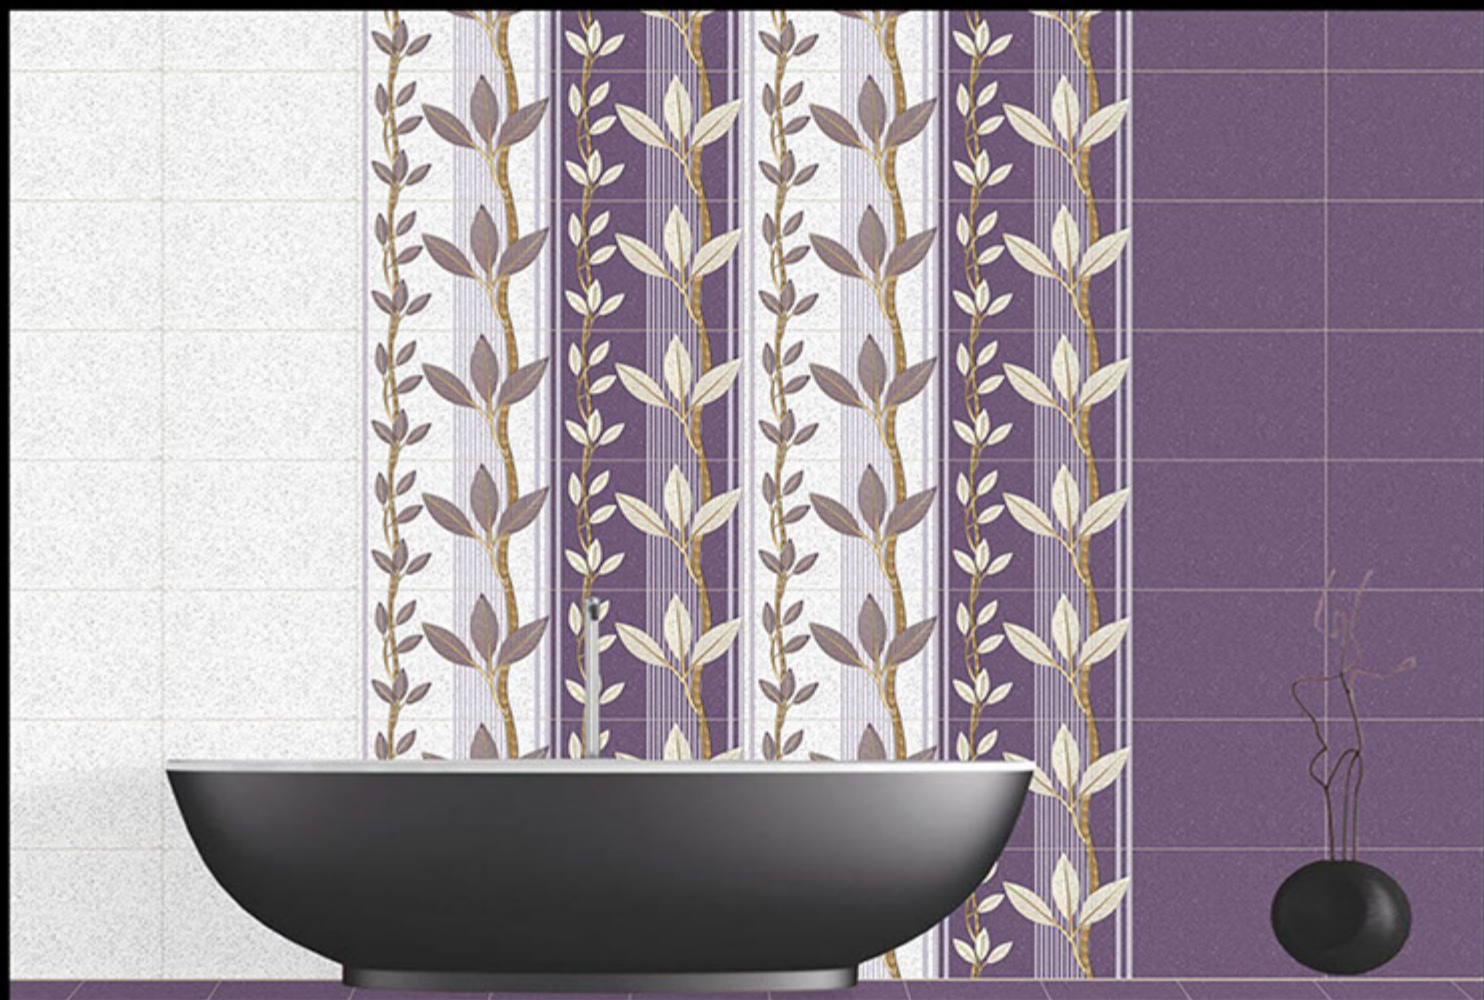

Granite White - F

Granite Pink

Granite Pink - F

300 X 450 MM  
300 MM  
DIGITAL WALL TILES

GLOSSY SERIES

Granite White

Granite Purple - HL-20

Granite Purple - HL-21