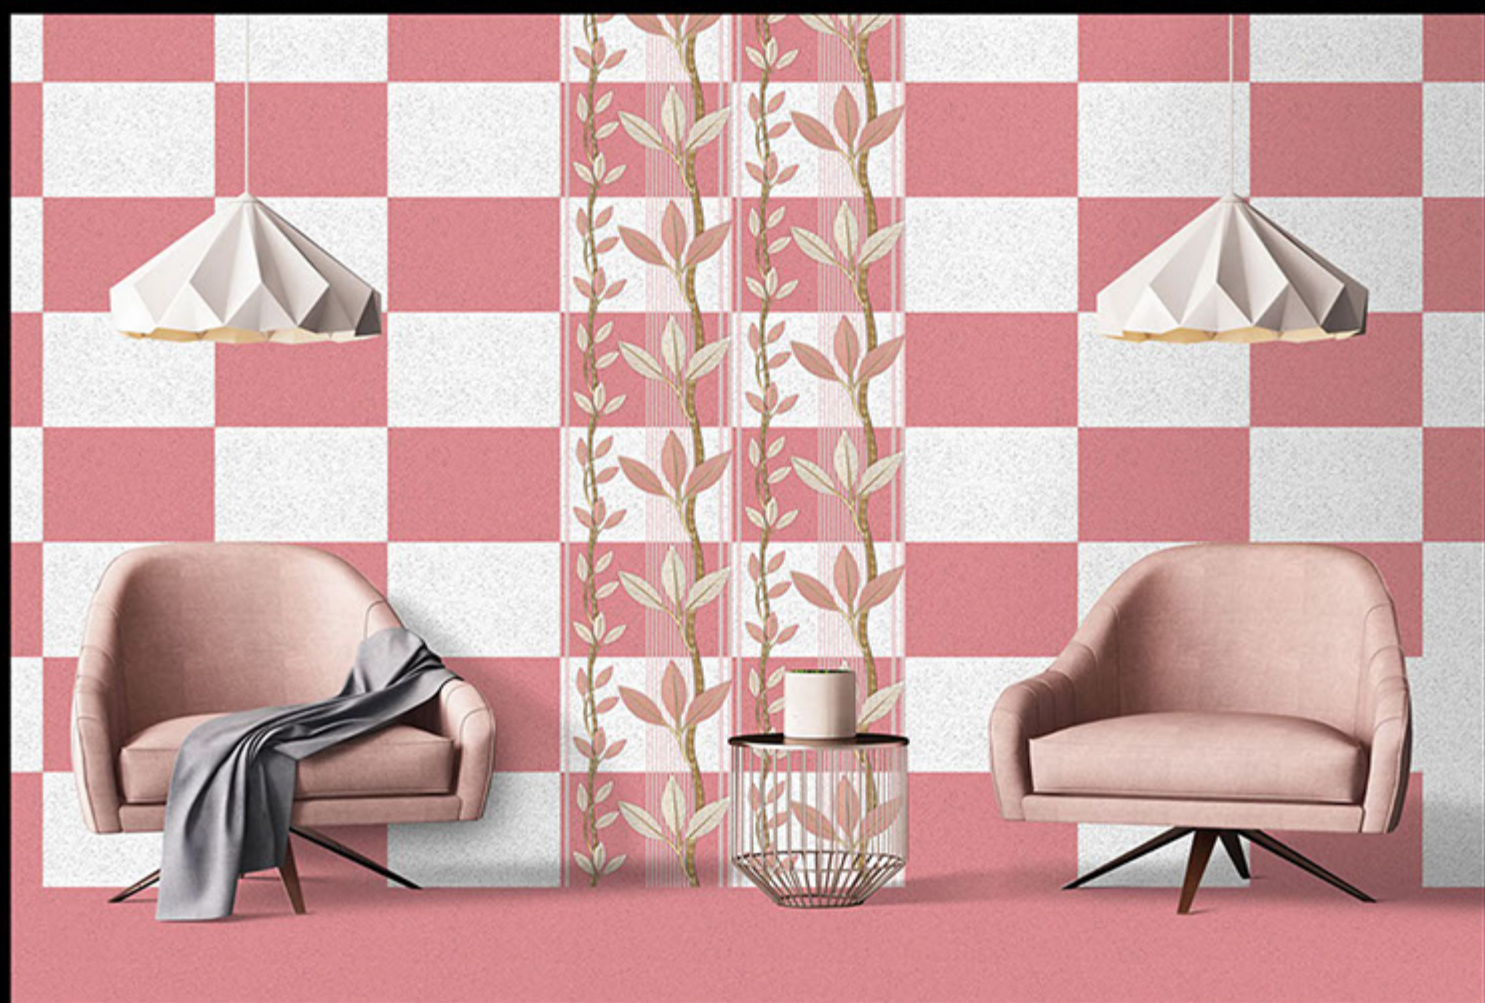

Granite White - F

Granite Mint

Granite Mint - F

300 X 450 MM  
300 MM  
DIGITAL WALL TILES

GLOSSY SERIES

Granite White

Granite Pink - HL-20

Granite Pink - HL-21