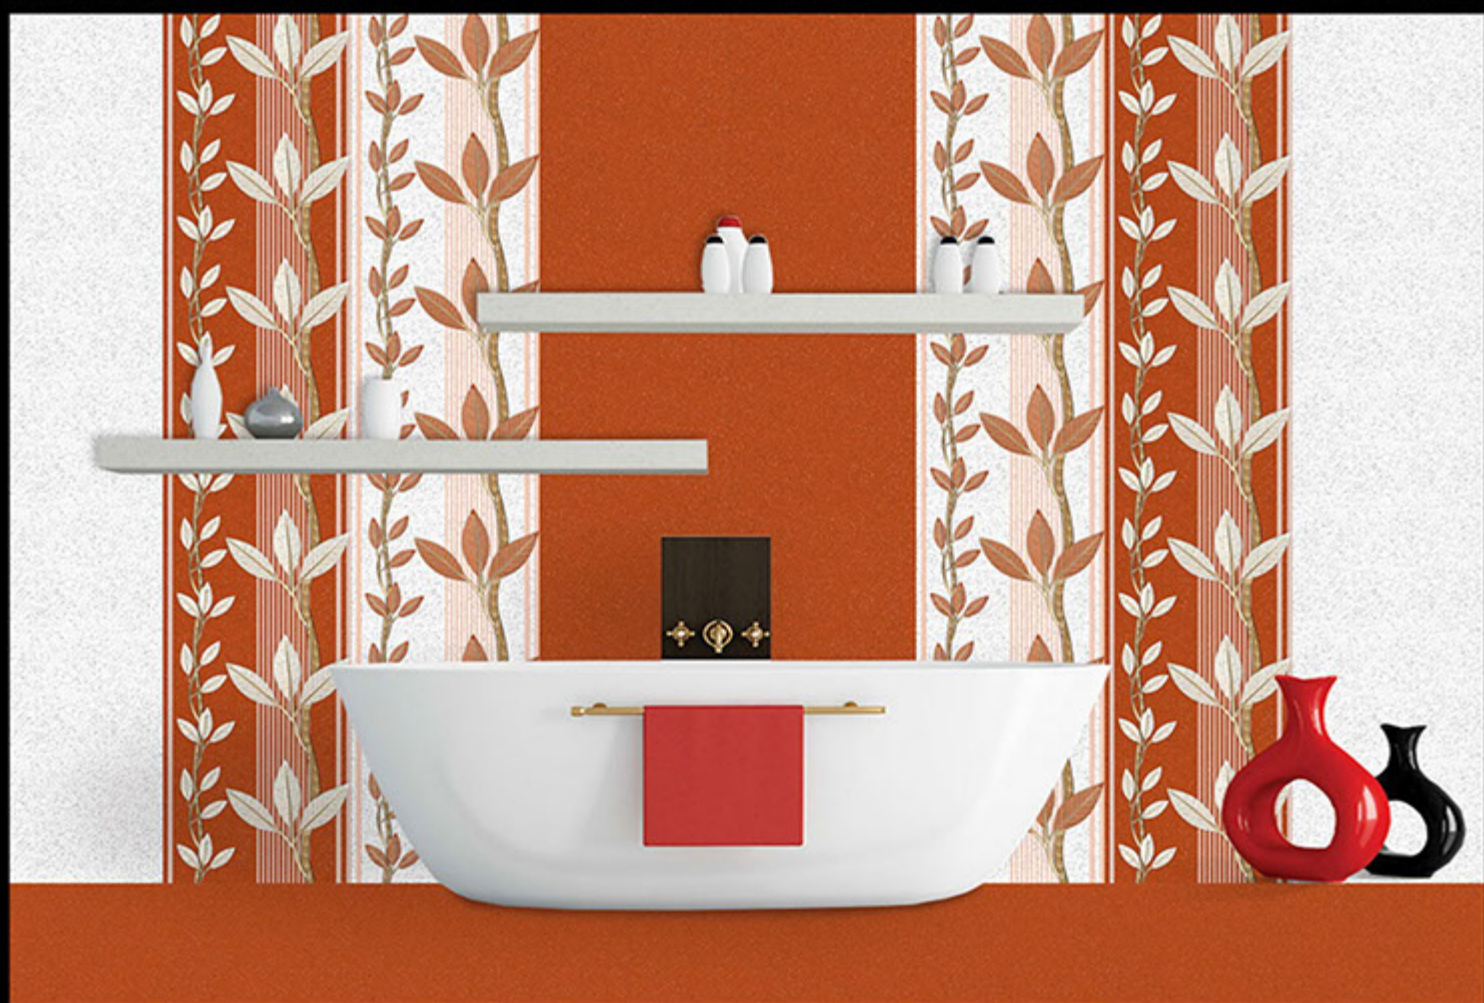

Granite White - F

Granite Purple

Granite Purple - F

300 X 450 MM  
300 MM  
DIGITAL WALL TILES

GLOSSY SERIES

Granite White

Granite Red - HL-20

Granite Red - HL-21