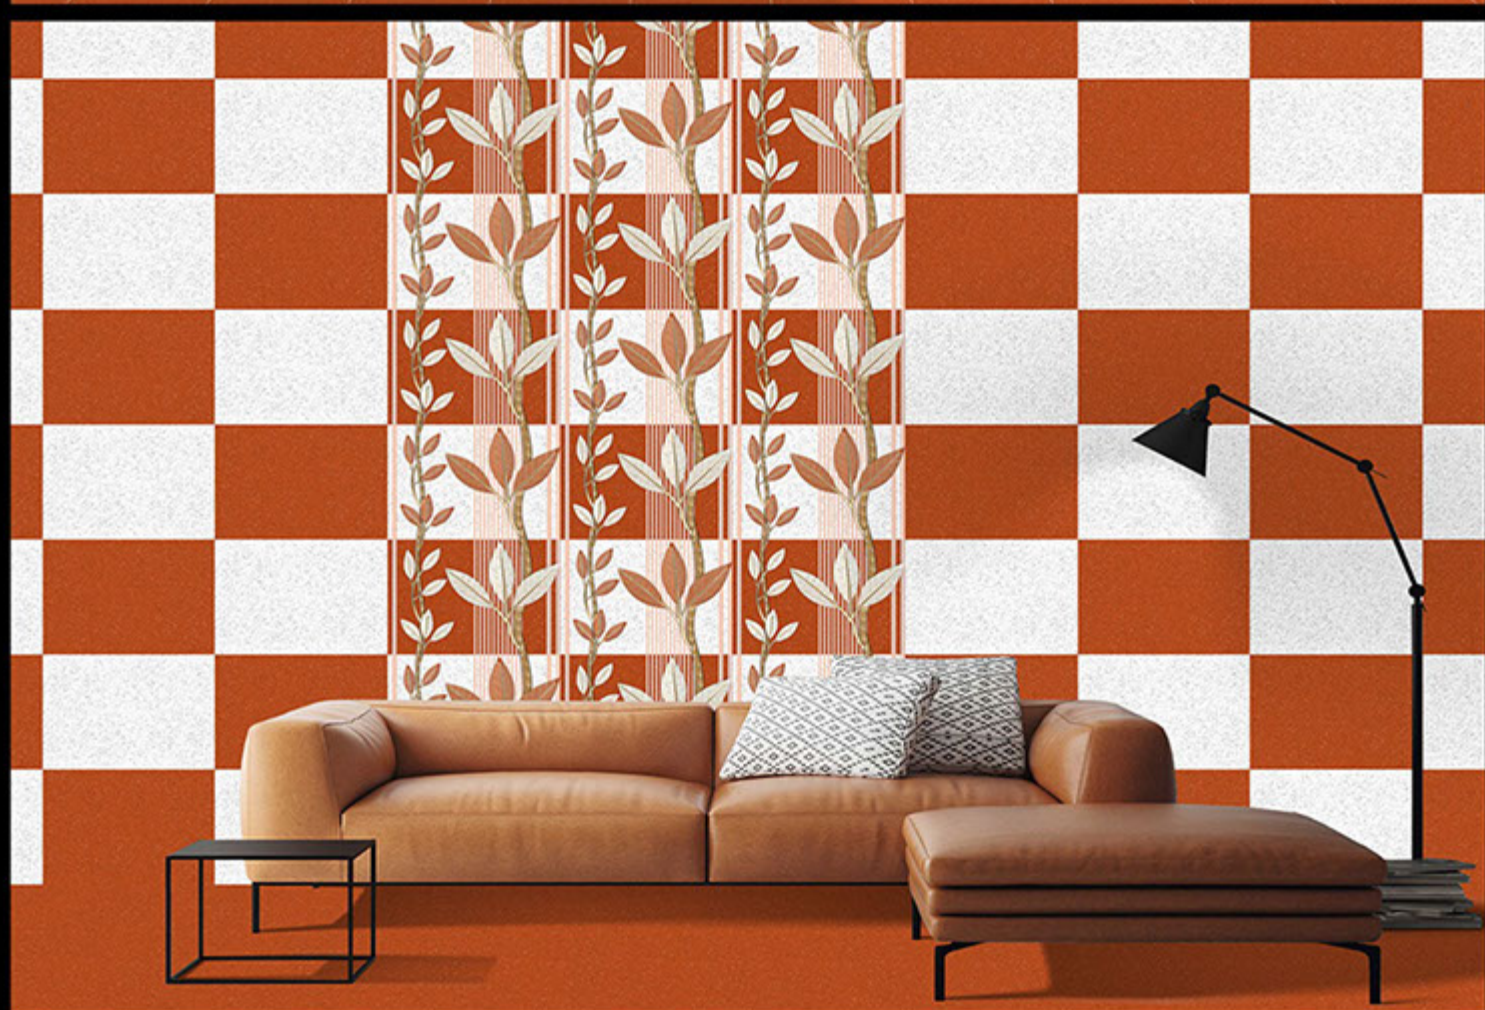

Granite White - F

Granite Purple

Granite Purple - F

300 X 450 MM  
300 MM  
DIGITAL WALL TILES

GLOSSY SERIES

Granite White

Granite Red - HL-20

Granite Red - HL-21