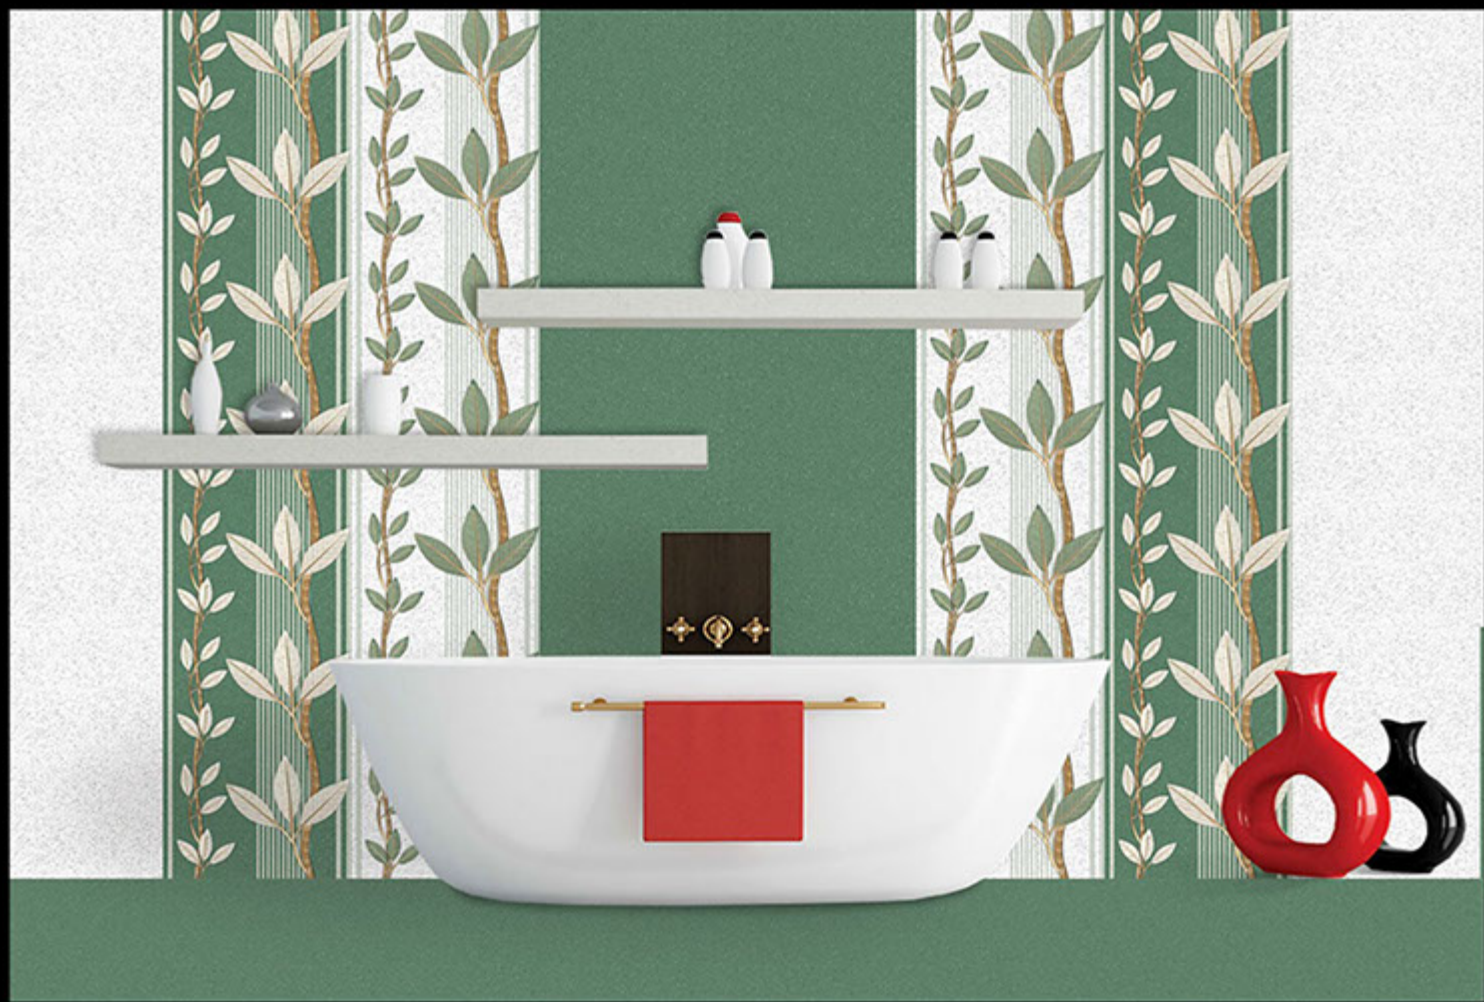

Granite Grey

Granite Grey - F