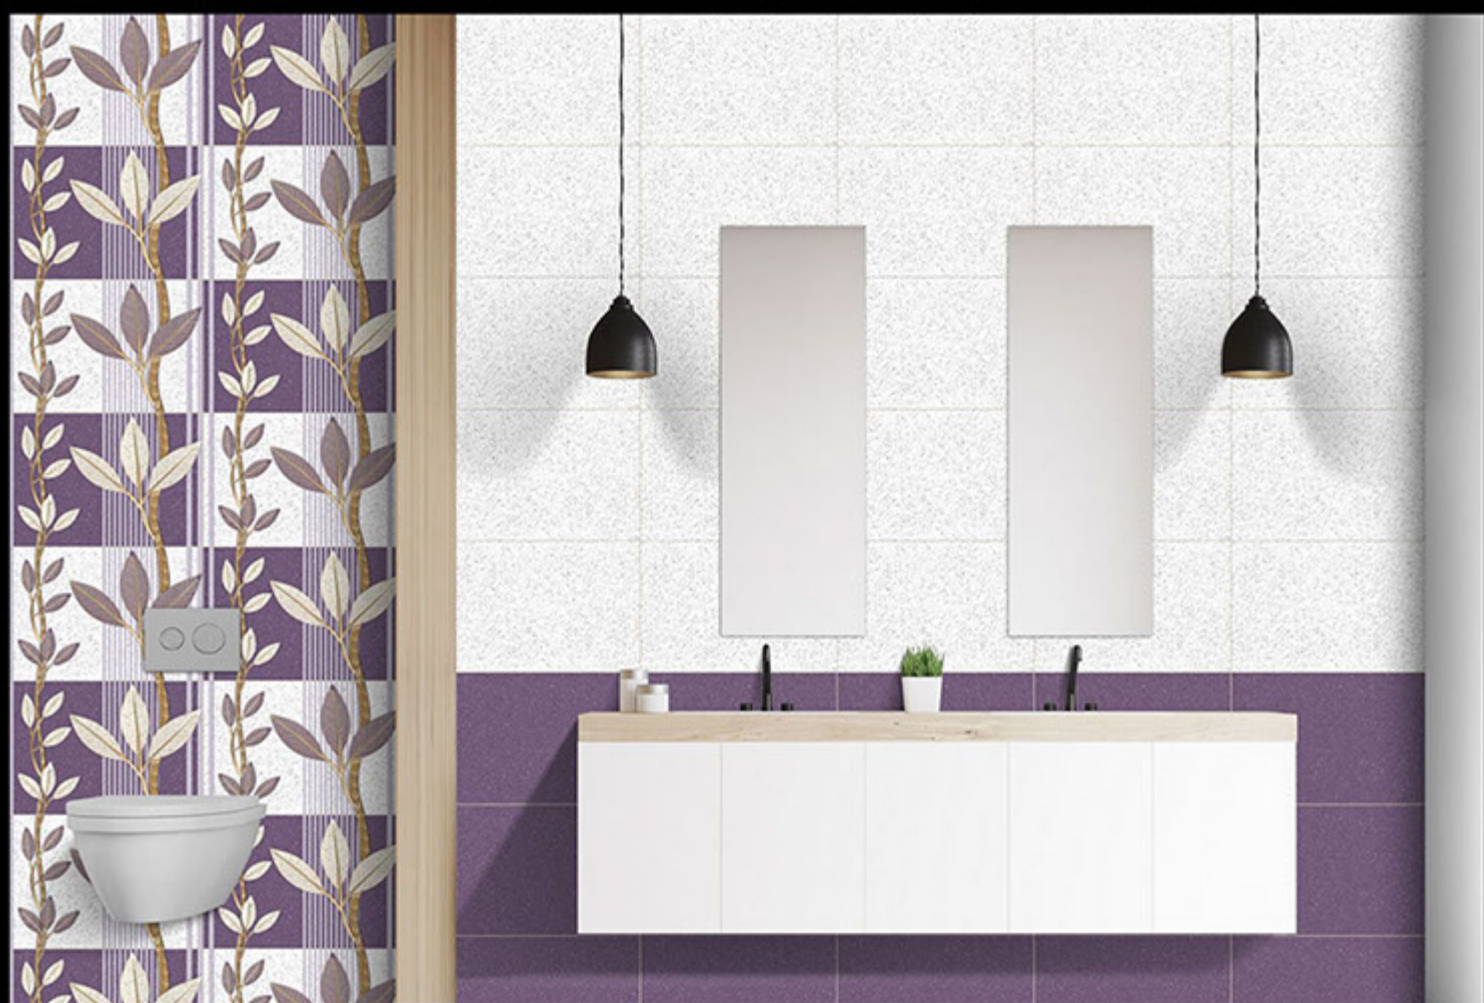

Granite White - F

Granite Pink

Granite Pink - F

300 X 450 MM  
300 MM  
DIGITAL WALL TILES

GLOSSY SERIES

Granite White

Granite Purple - HL-20

Granite Purple - HL-21