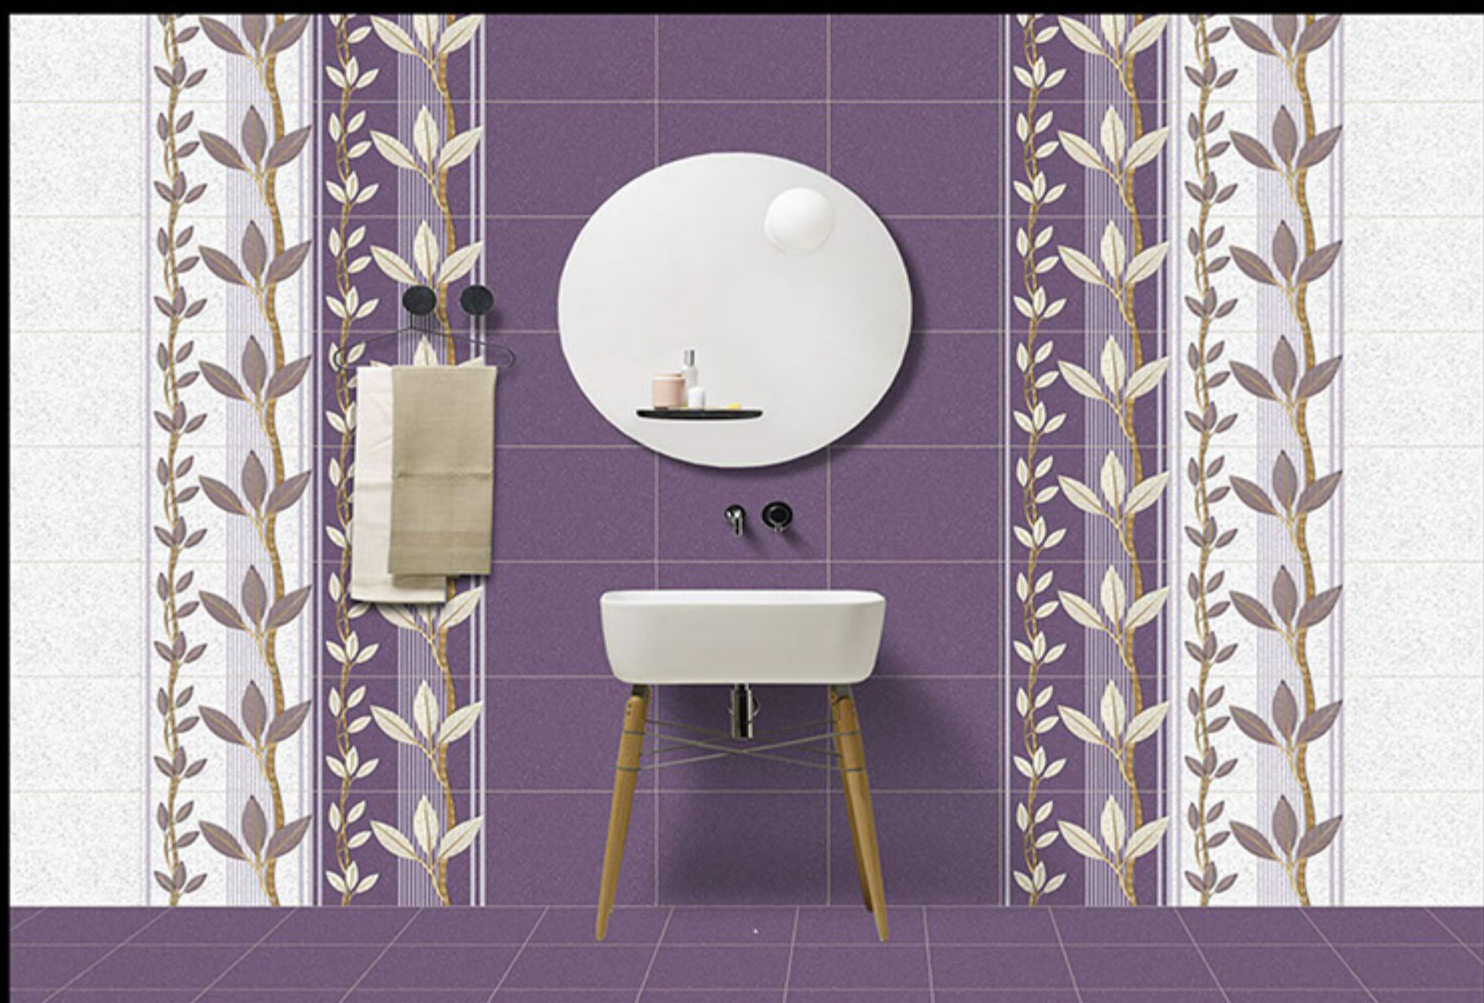

Granite White - F

Granite Pink

Granite Pink - F

300 X 450 MM  
300 MM  
DIGITAL WALL TILES

GLOSSY SERIES

Granite White

Granite Purple - HL-20

Granite Purple - HL-21